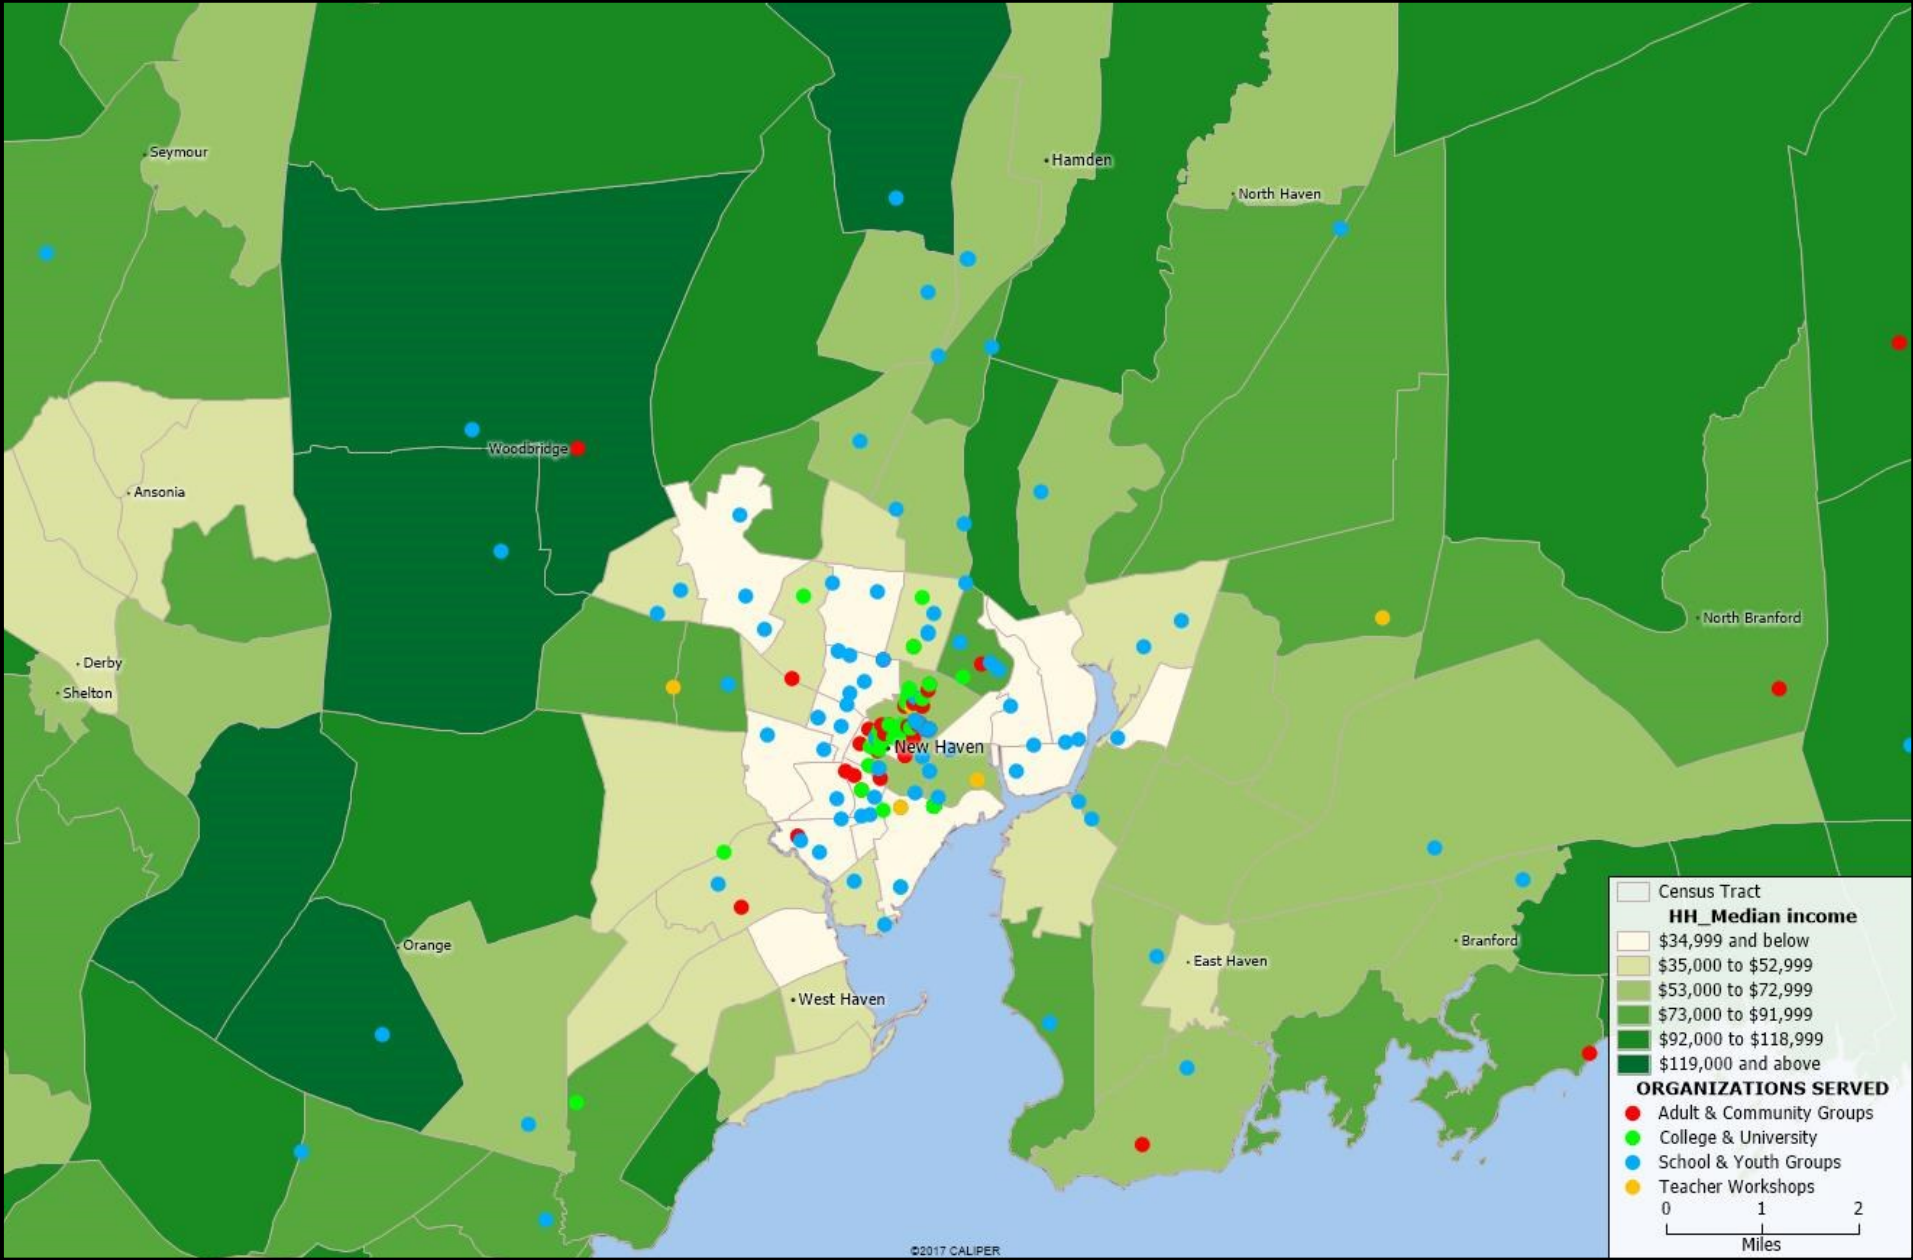

The Yale University Art Gallery serves hundreds of organizations across the region.  
See following pages for various jurisdictions.

Organizations served by the Gallery are concentrated in census tracts with lower Household Median Income.