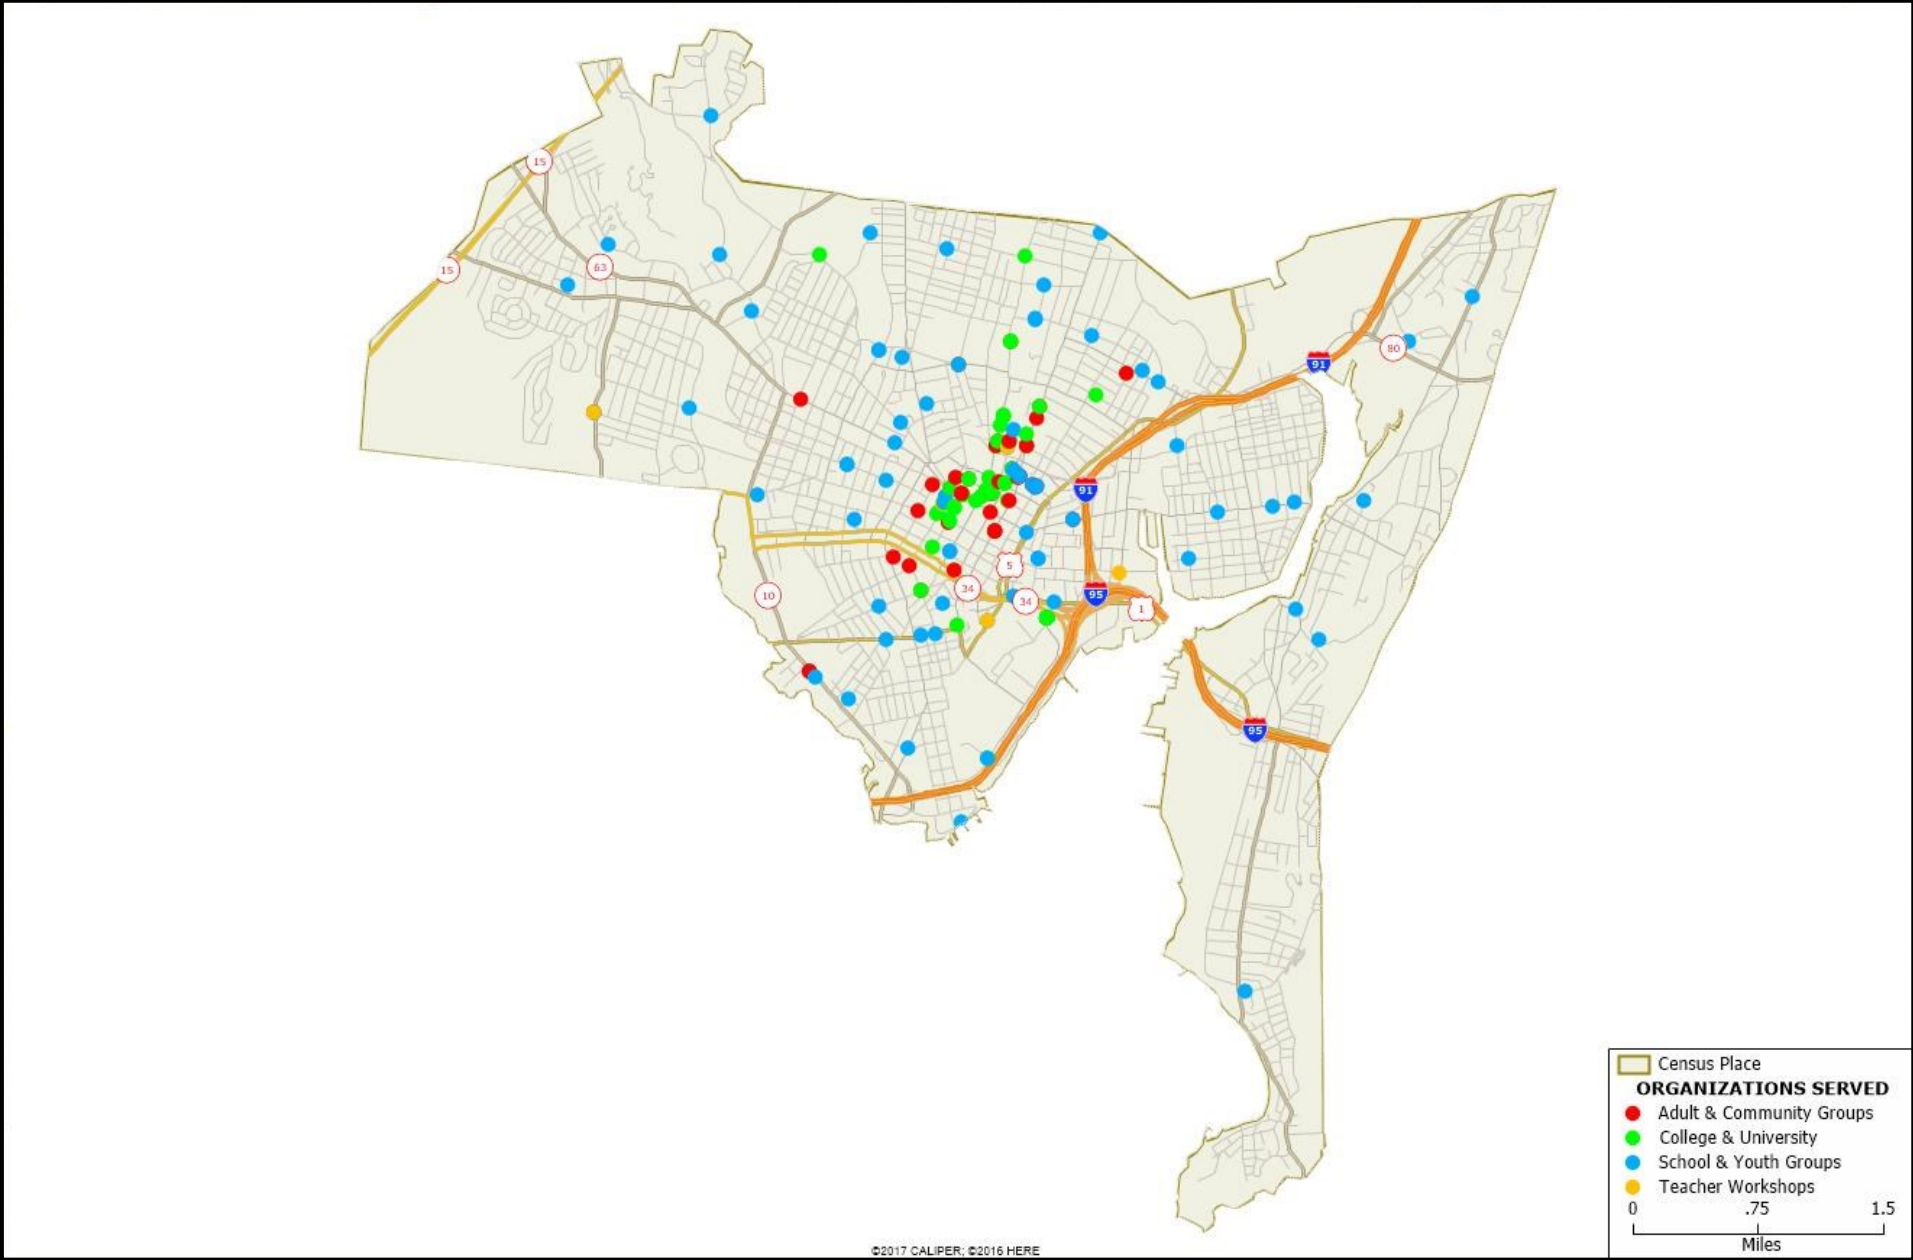

The Yale University Art Gallery serves hundreds of organizations across the region.  
See following pages for various jurisdictions.

Organizations served by the Gallery are concentrated in census tracts with lower Household Median Income.

City of New Haven: please see following page for detailed list of organizations that are served by the Gallery.