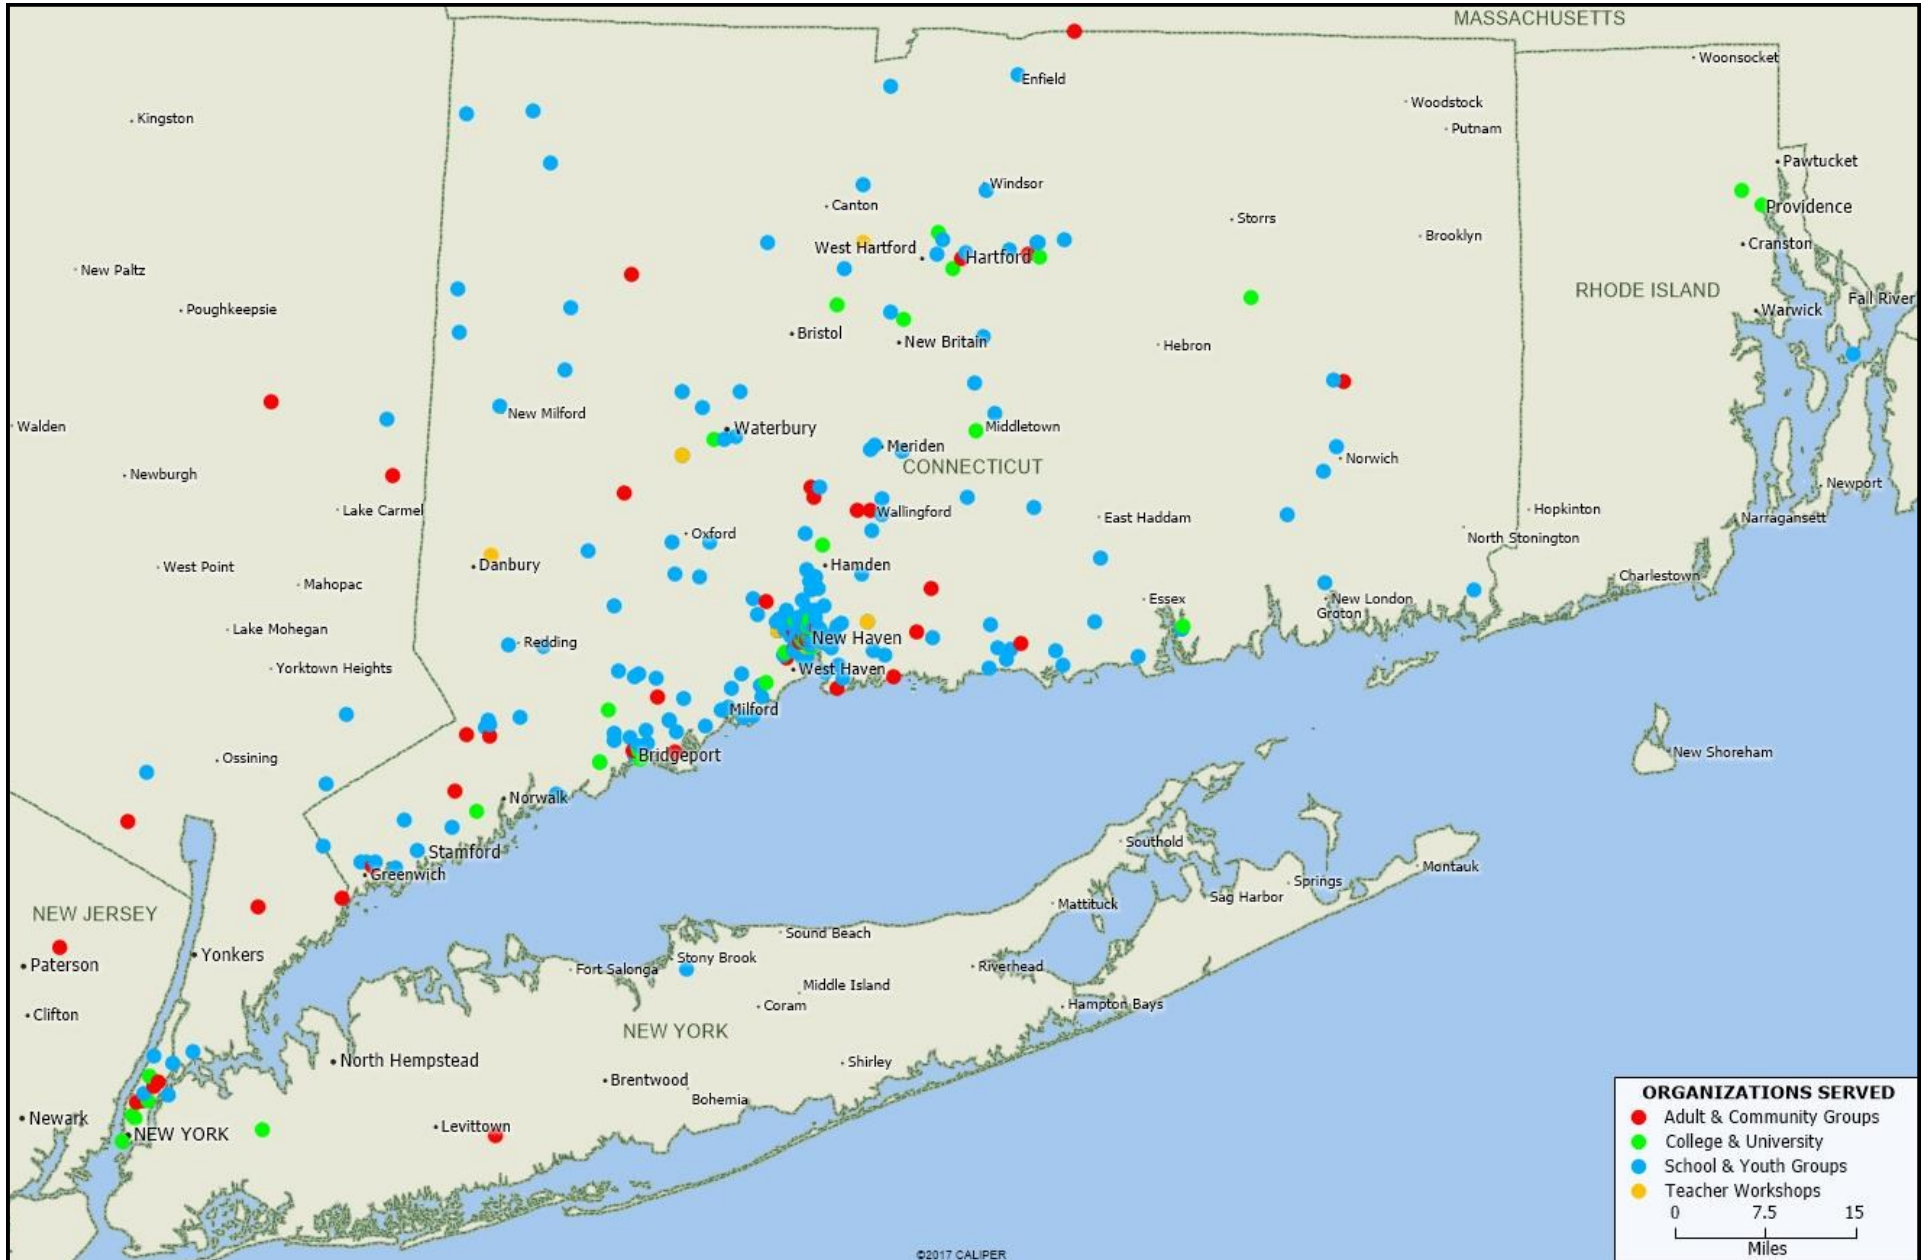

The Yale University Art Gallery serves hundreds of organizations across the region.  
See following pages for various jurisdictions.

Organizations served by the Gallery are concentrated in census tracts with lower Household Median Income.