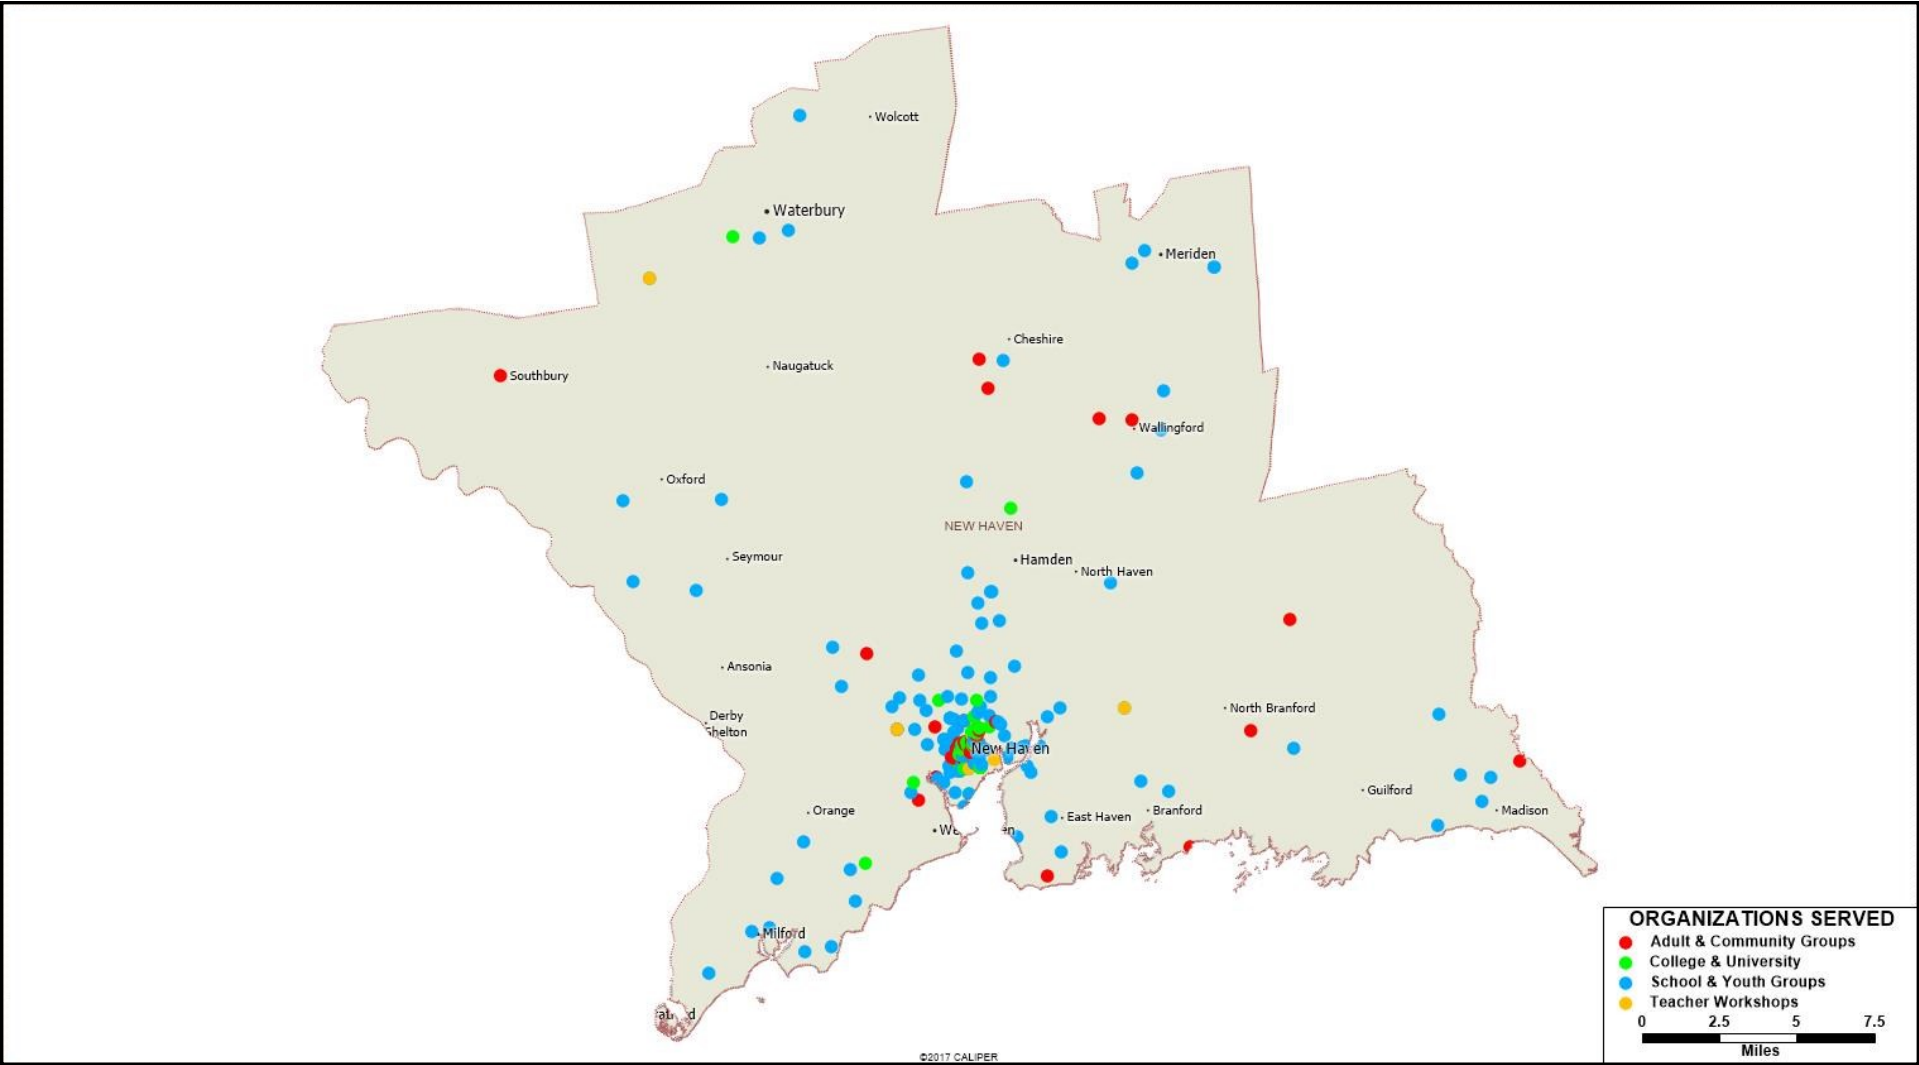

New Haven County: please see following page for detailed list of organizations that are served by the Gallery.