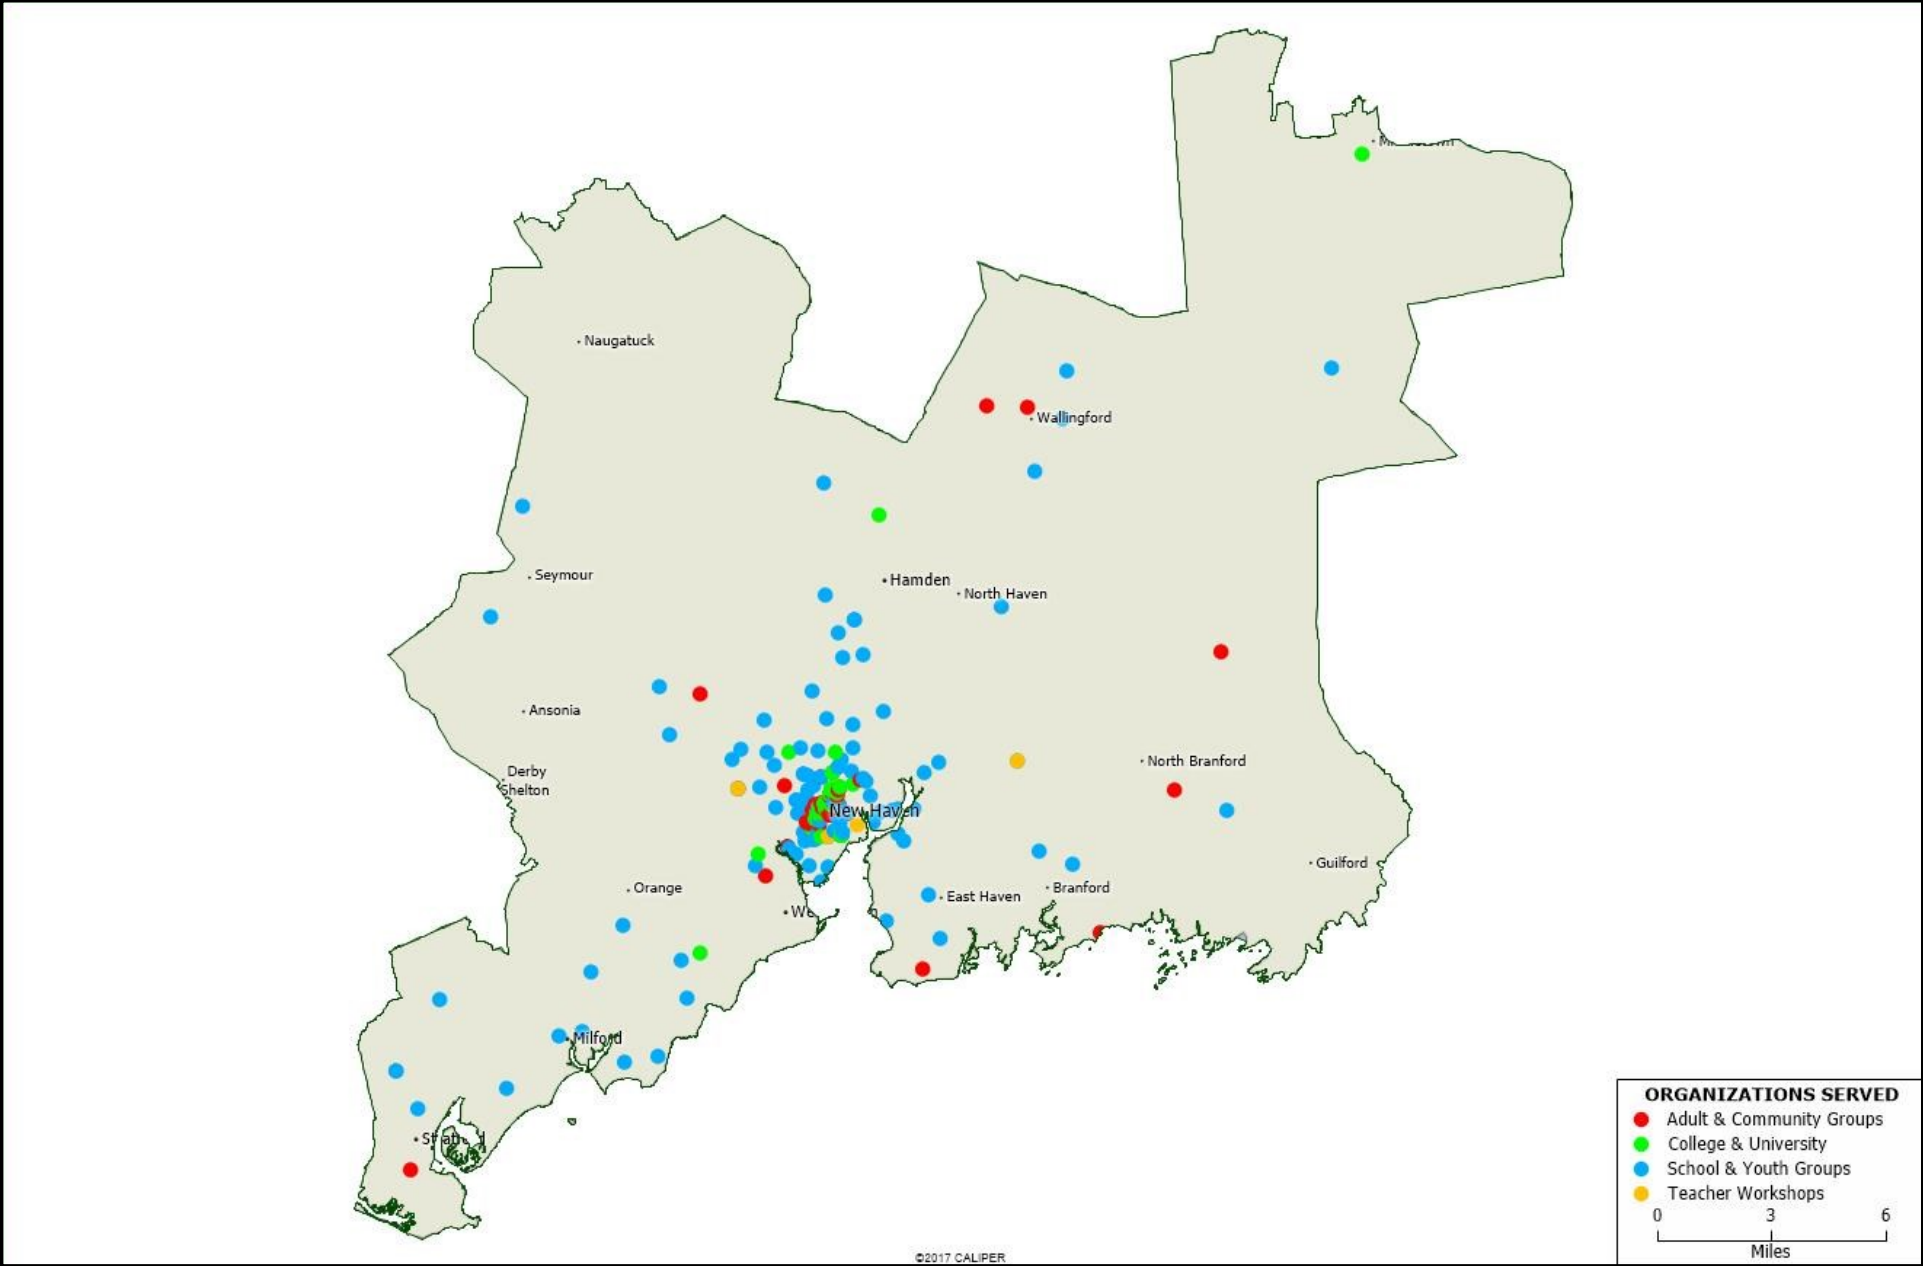

3rd Congressional District: Please see following page for detailed list of organizations that are served by the Gallery.