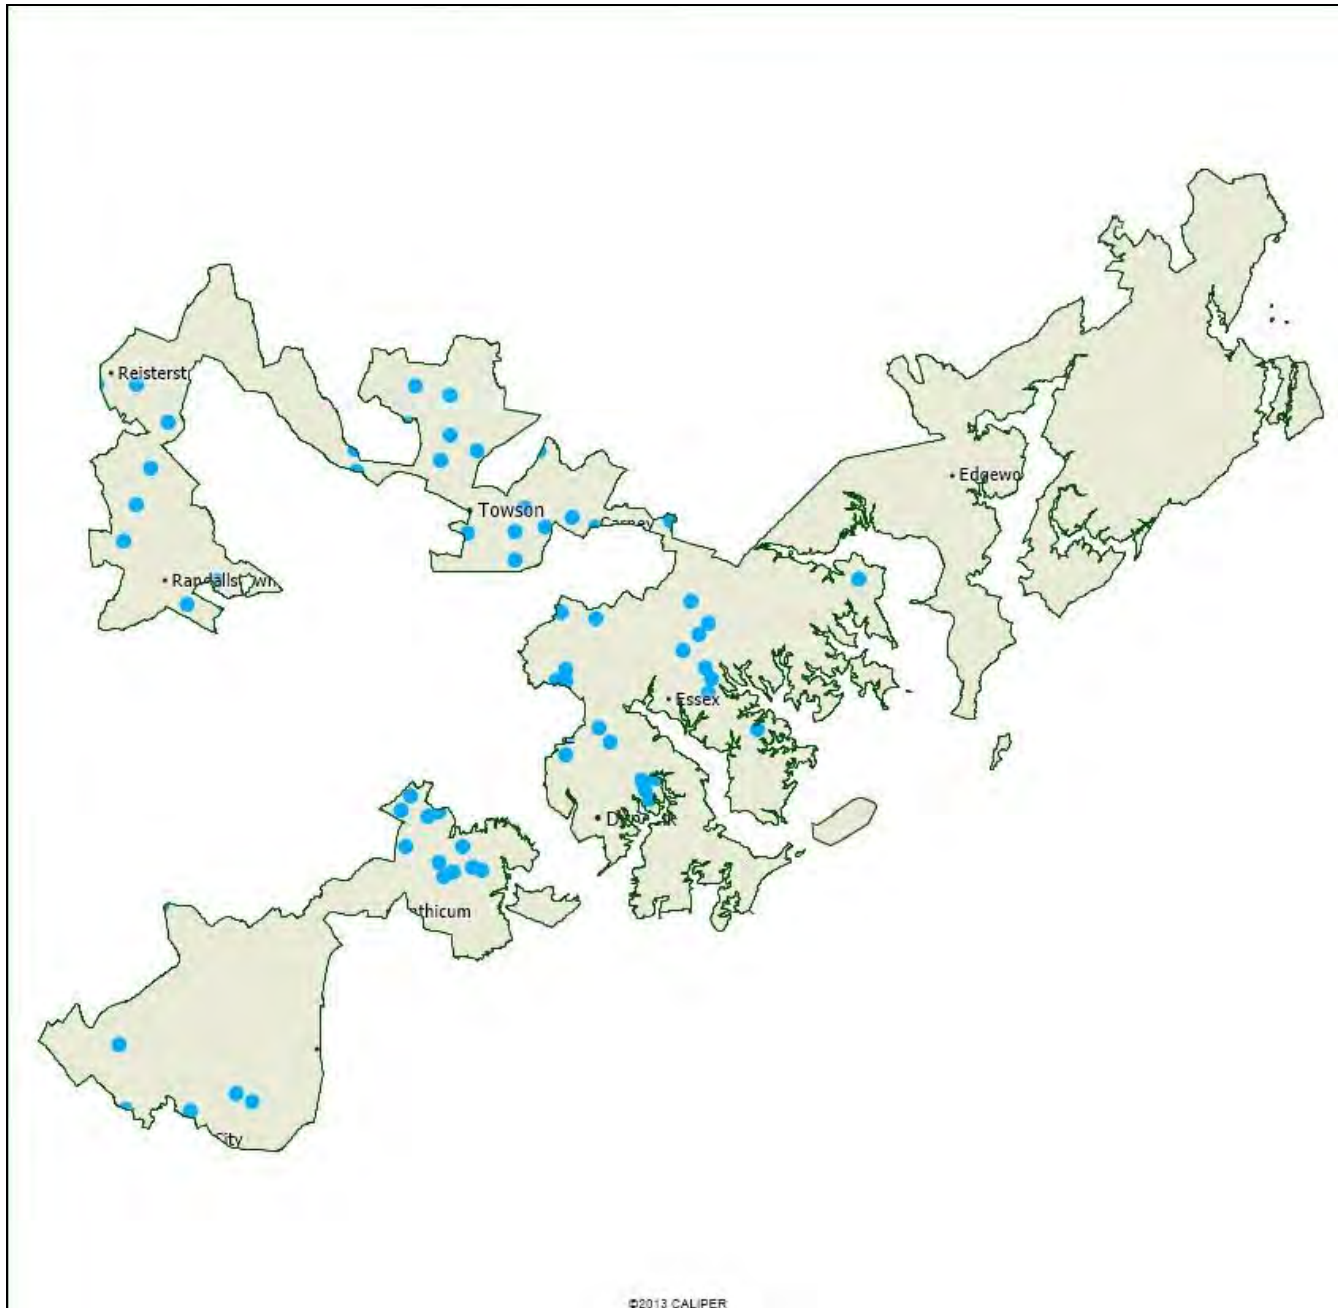

Walters Art Museum partners in Maryland's Second Congressional District

Please see next page for detailed list