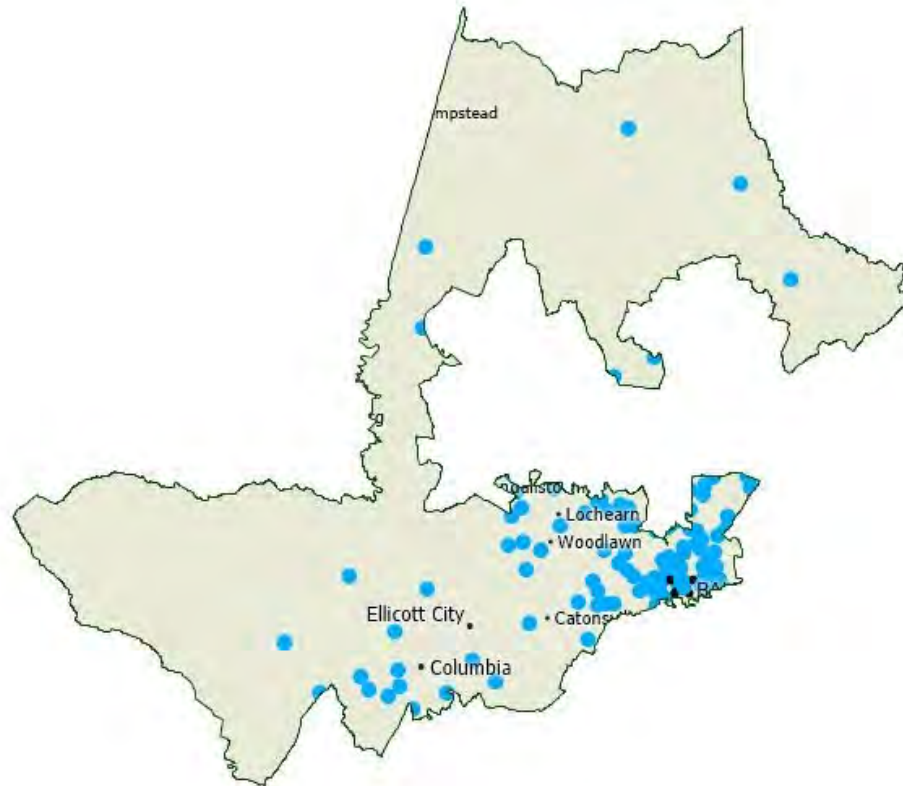

Walters Art Museum partners in Maryland's Seventh Congressional District

Please see next page for detailed list