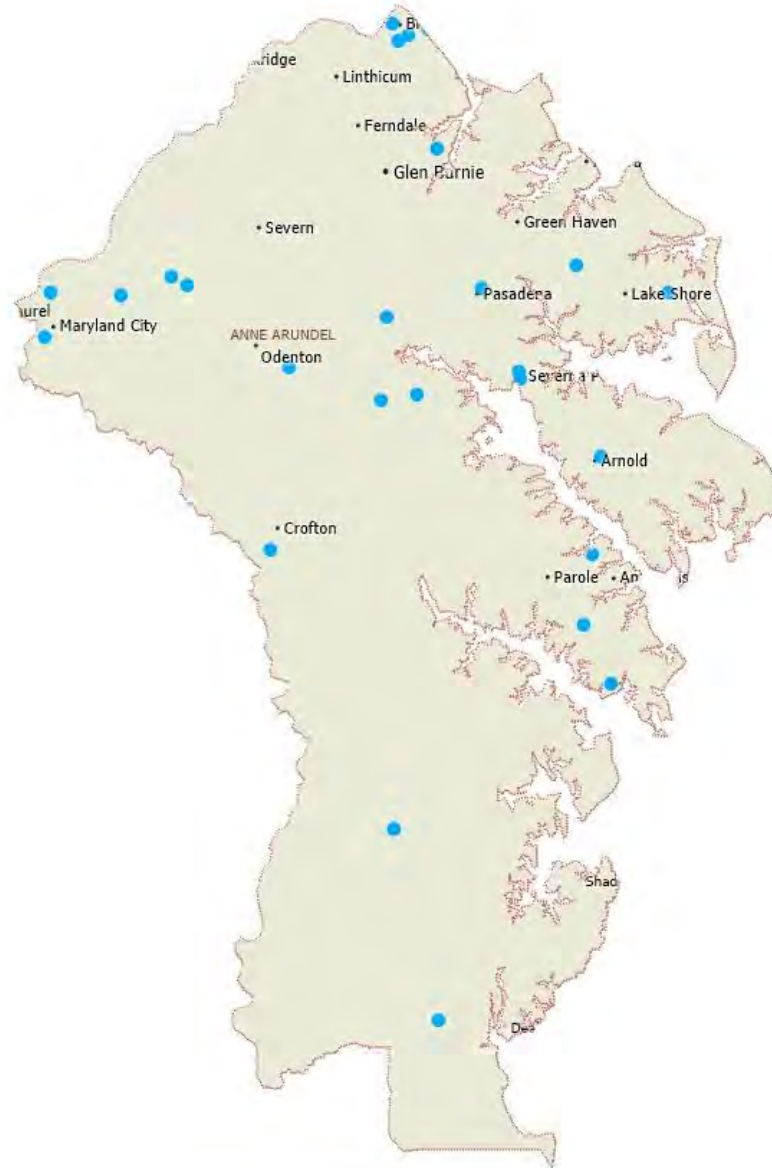

Schools served by the Walters Art Museum in Anne Arundel County

- Annapolis Middle School
- Arnold Elementary School
- Arundel High School
- Belle Grove Elementary School
- Brock Bridge Elementary School
- Brooklyn Park Elementary School
- Capital Guardian Youth Challenge Academy
- Chesapeake High School (Pasadena)
- Crofton Children's Centre
- Indian Creek School
- Kinder Care - Pasadena
- MacArthur Middle School
- Manorview Elementary School
- Nurture Care
- Park Elementary School
- Pasadena Elementary School
- Point Pleasant Elementary School
- Rockbridge Academy
- Saint Thomas Aquinas Tutorial
- Severn School
- Severna Park Elementary School
- Southern High School
- The Goddard School
- The Key School
- Tracey's Elementary School