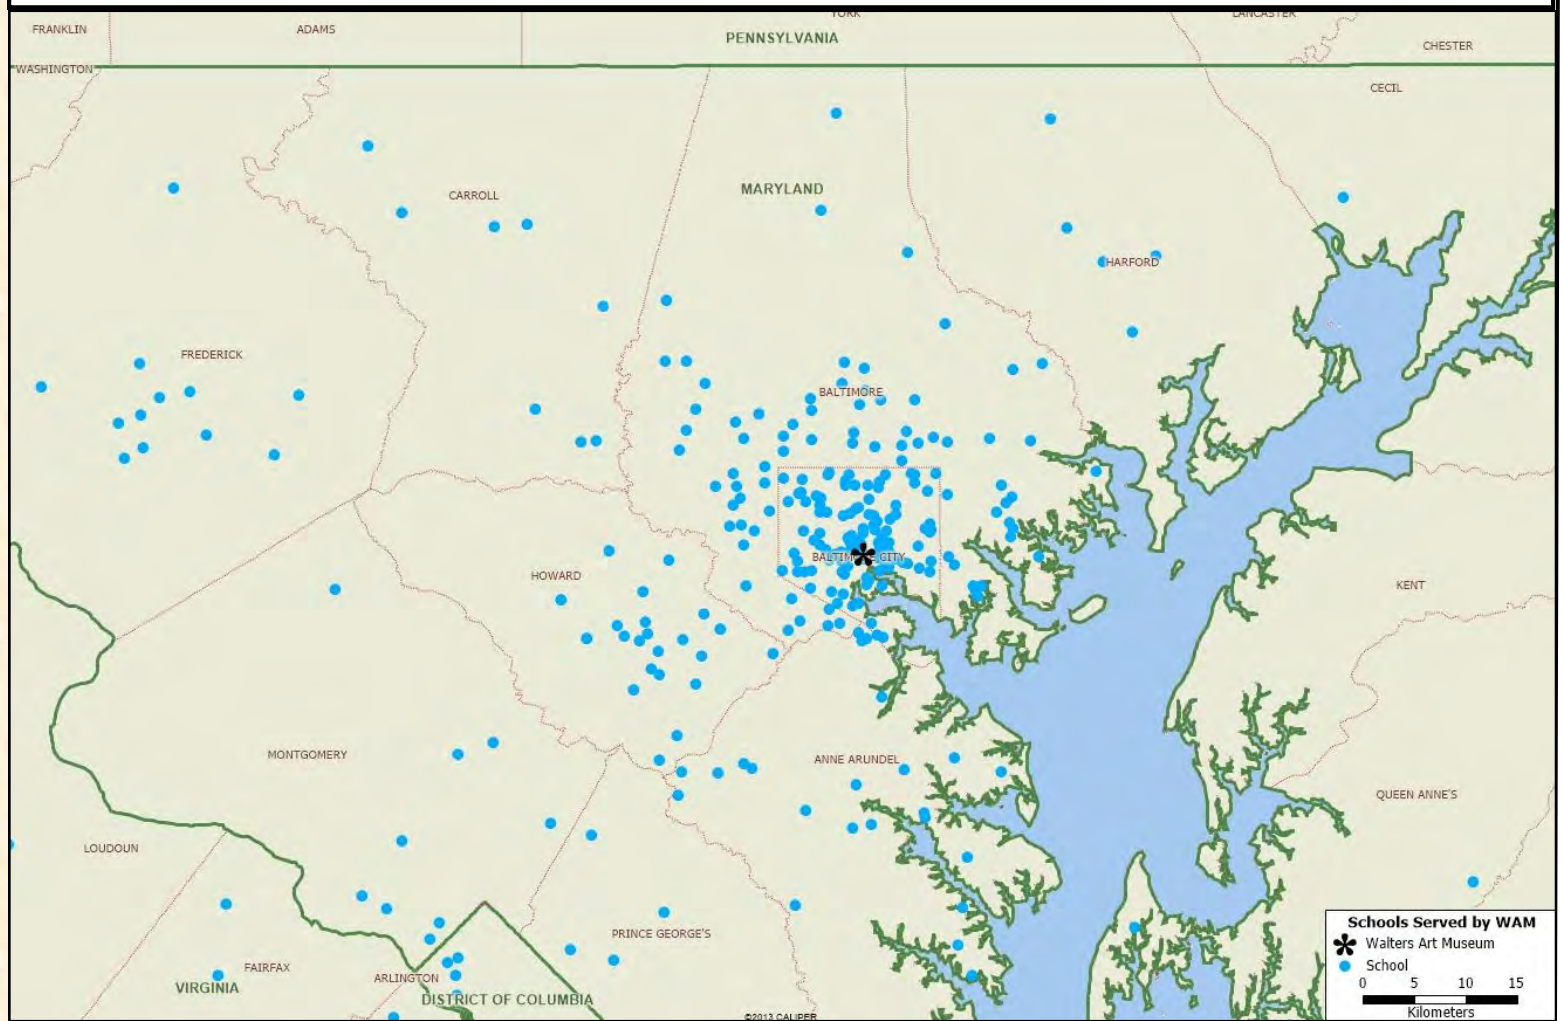

THE WALTERS ART MUSEUM

600 N. CHARLES ST.
BALTIMORE, MD 21201

410-547-9000
www.thewalters.org

Each symbol on the map represents a school that used the museum's education services in FY2015.

The Walters Art Museum preserves and develops a distinguished collection of world art from antiquity to the 21st century. In 1931, the museum's founding benefactor, Henry Walters, bequeathed the core collection to the City of Baltimore "for the benefit of the public." Since its opening, the Walters has been a national leader in scholarship, conservation, and education, bringing art and people together for enjoyment, discovery, and learning.

Maps developed by the Association of Art Museum Directors. For more information on the mapping project, please contact Andy Finch, afinch@aamd.org 202-638-4530.