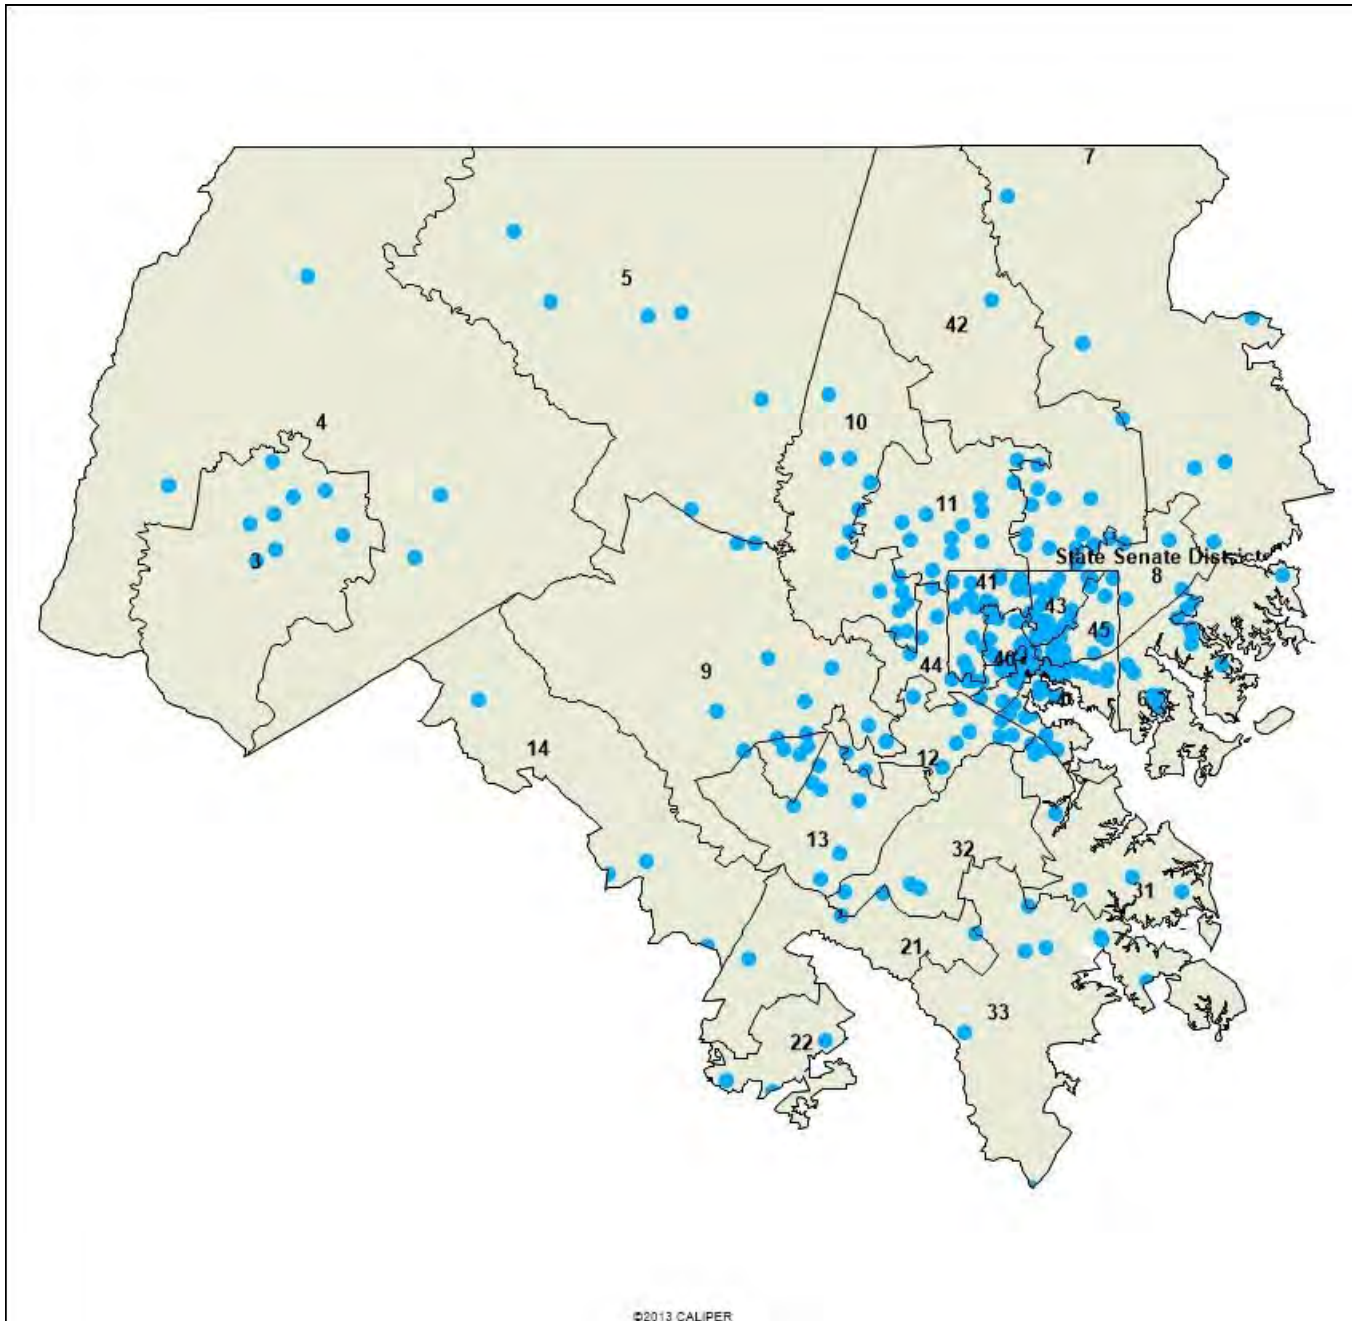

Schools served by the Walters Art Museum in select state Senate districts.