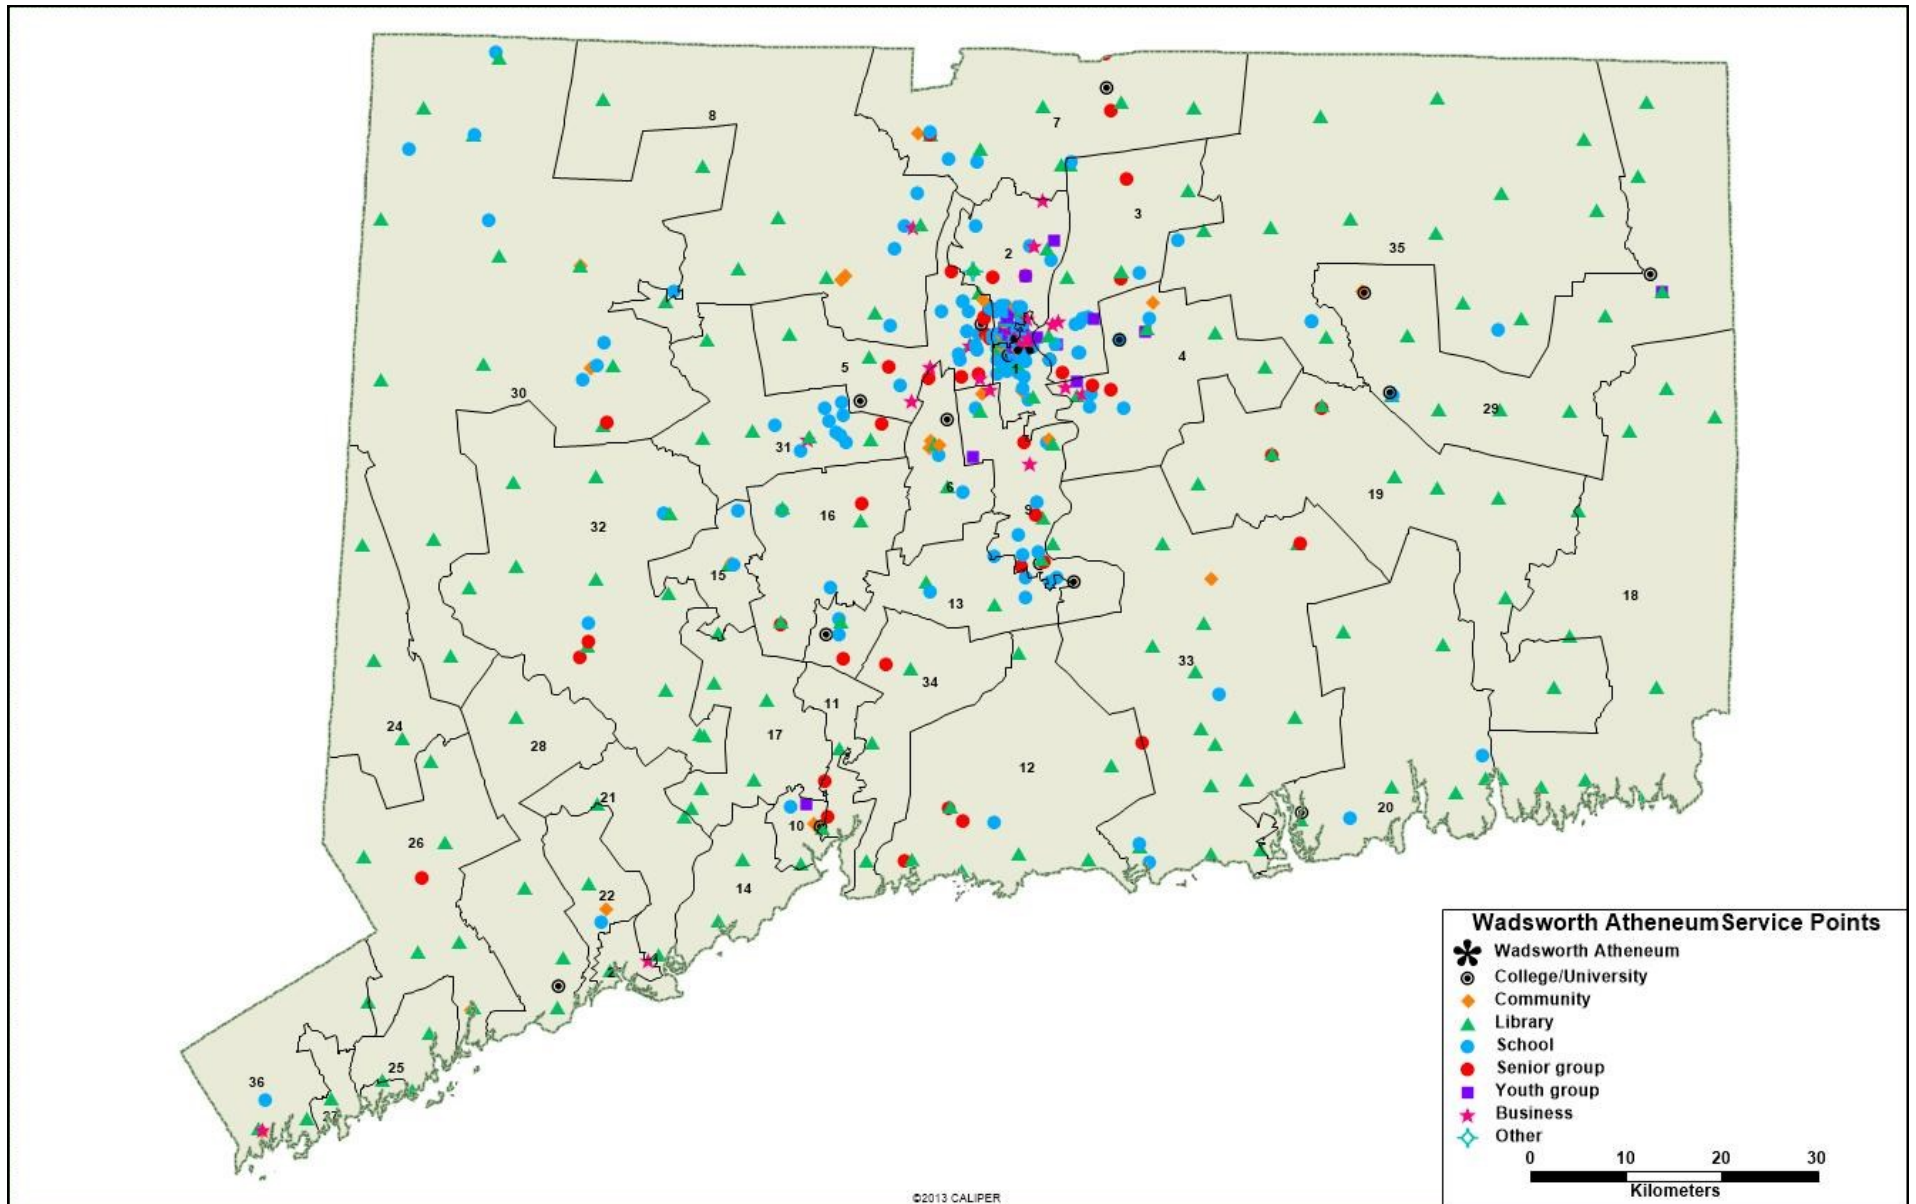

 **WADSWORTH ATHENEUM MUSEUM OF ART** THE WADSWORTH ATHENEUM SERVED 494 ORGANIZATIONS IN THE STATE OF CONNECTICUT IN 2015, AS SHOWN ON THE MAP BELOW.

**THE WADSWORTH ATHENEUM SERVED ORGANIZATIONS IN ALL CONNECTICUT SENATE DISTRICTS IN 2015, AS SHOWN ON THE MAP BELOW. See following pages for detailed list by district.**