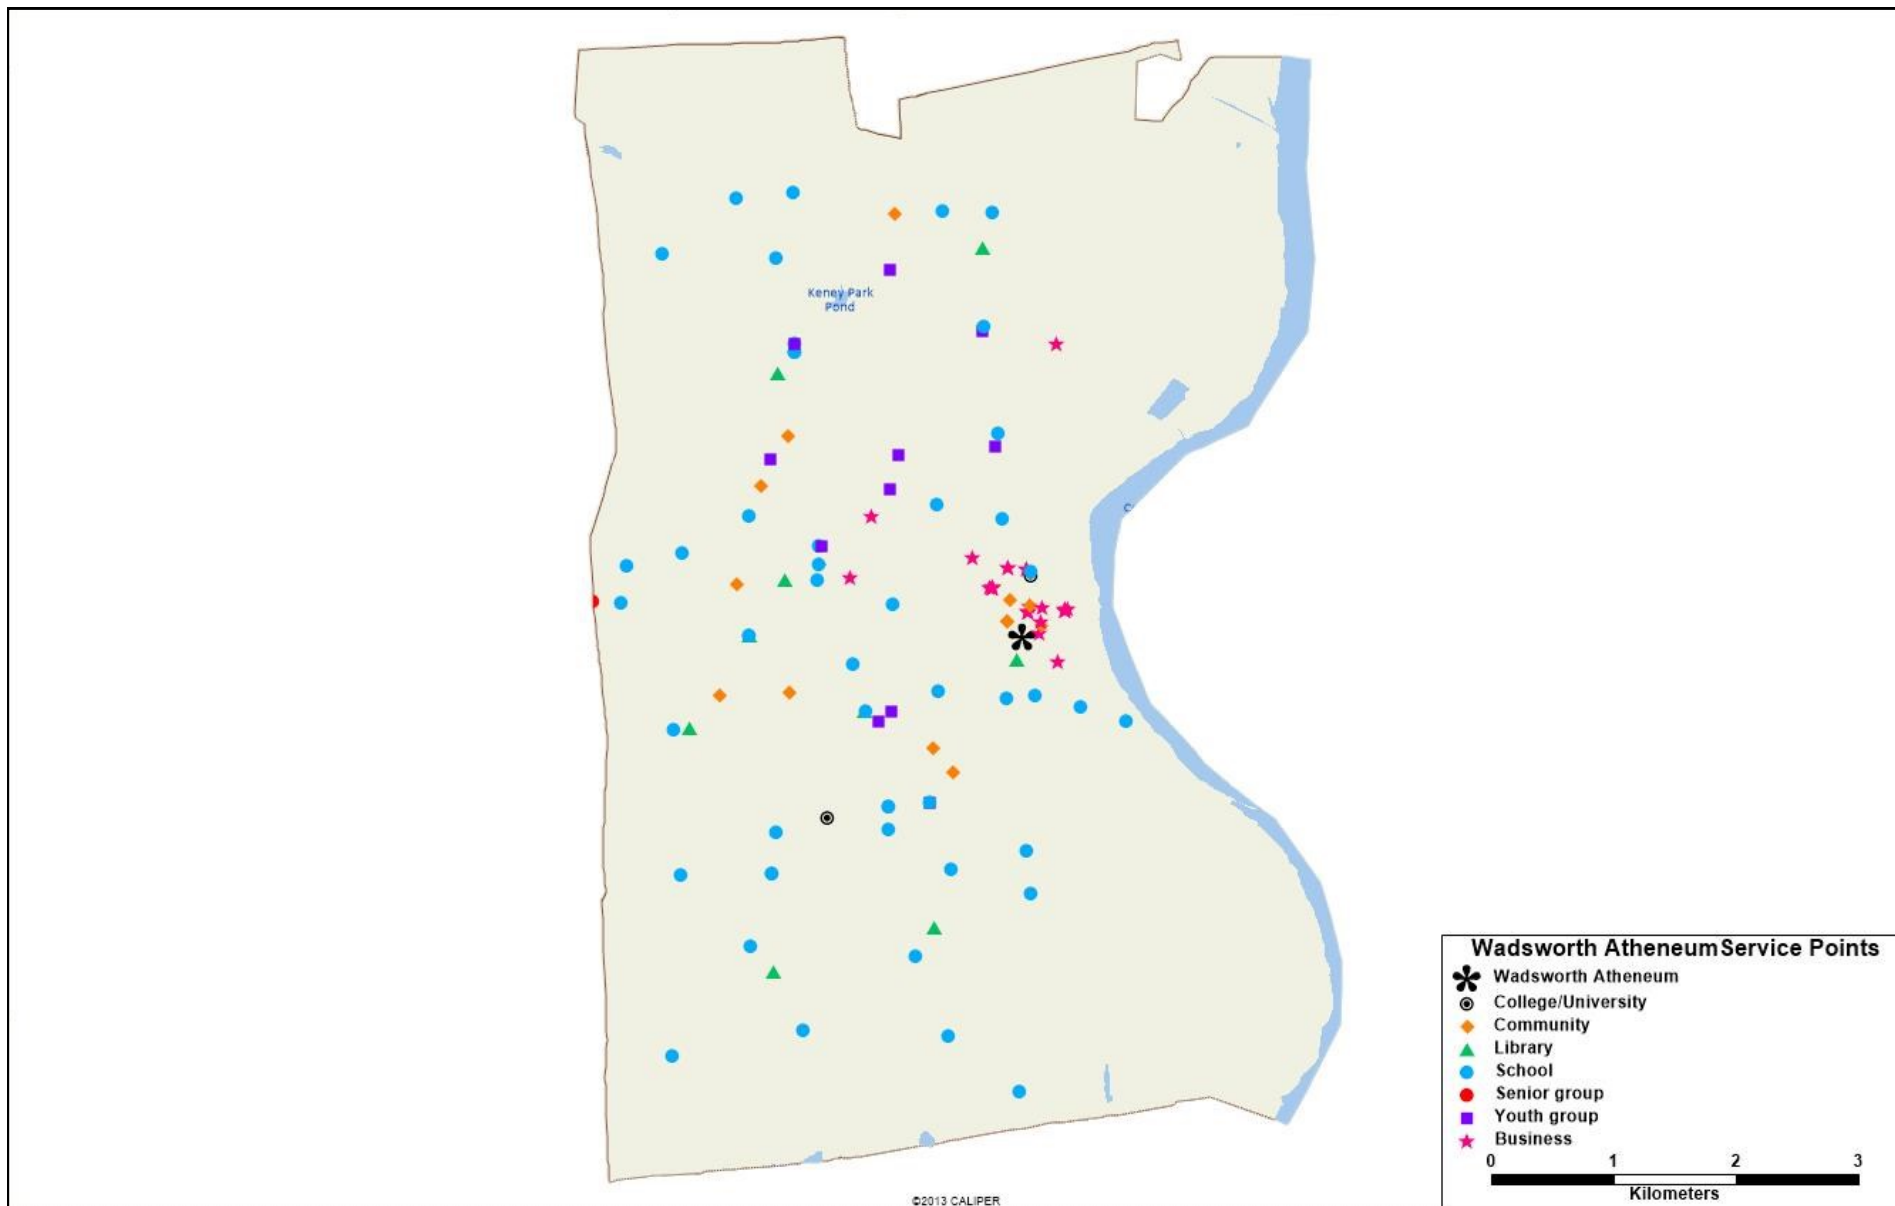

THE WADSWORTH ATHENEUM SERVED 117 ORGANIZATIONS IN THE CITY OF HARTFORD IN 2015.
See following page for detailed list.