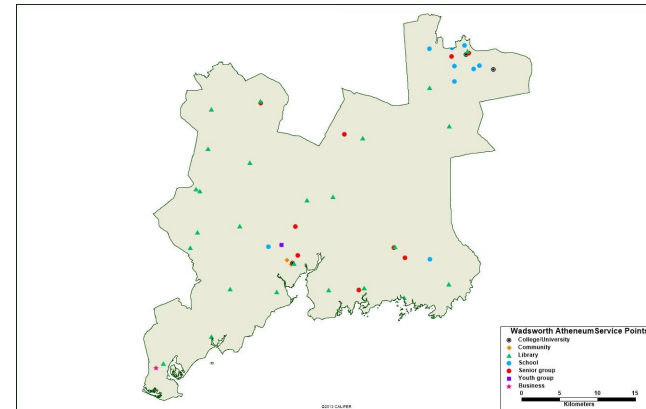

WADSWORTH ATHENEUM SERVICE POINTS IN 3RD CONGRESSIONAL DISTRICT, 2015

Two Roads Brewing Company
Middlesex Community College
Wesleyan University
Yale University
Fellowship Place
Yale University Art Gallery
Ansonia Public Library
Beacon Falls Public Library
Case Memorial Library
Clark Memorial Library
Derby Public Library
Durham Public Library
Guilford Free Library
Hagaman Memorial Library
Hamden Library System
Howard Whittemore Memorial Library
James Blackstone Memorial Library
Levi E.Coe Library
Milford Public Library
New Haven Free Public Library
North Branford Library Department
North Haven Memorial Library
Prospect Public Library
Russell Library
Seymour Public Library
Stratford Library Association
Voluntown Public Library
Wallingford Public Library
West Haven Public Library
Willoughby Wallace Memorial Library
Woodbridge Town Library
Bielefield Elementary School
Chapel Haven, Inc.
Farm Hill School
Guilford High School

MacDonough School
Moody School
Snow School
Spencer School
Wesley School
Ashlar Village
Canoe Brook Center
Evergreen Woods
Heritage Commons
Home Haven
Middletown Senior Center
North Branford Senior Center
Prospect Senior Center
Whitney Center
GearUP New Haven