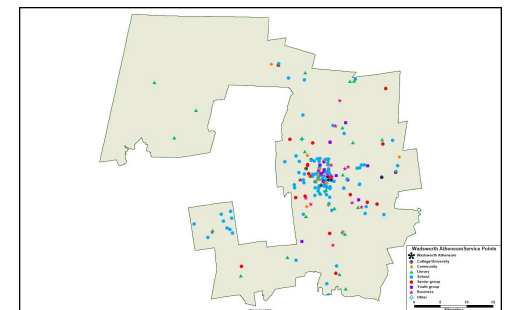

Timothy Edwards Middle School
Trinity Academy
Two Rivers Magnet High School
Watkinson School
Weaver Culinary Arts Academy
West Bristol School
West Hartford Applied Academic & Vocational Experience
West Middle School-Middle Grades Academy
Wethersfield High School
Wish Museum School
Woodland School

SENIOR GROUPS

Atria Greenridge Place
Atria Hamilton Heights
Bloomfield Senior Center
Brookdale Mountain Laurel Hebron
Chatfield Senior Living
Covenant Village of Cromwell
Duncaster Retirement Community
East Windsor Senior Center
Elmwood Senior Center
Flanders West
Granby Senior Center
Juniper House Adult Day Care
Senior Care Of East Hartford
The Hearth At Glastonbury
The McAuley Retirement Community
The Mercy Community
Village at Buckland Court
Windsor Senior Center

YOUTH GROUPS

Boy Scouts, Connecticut Rivers Council
Boys & Girls Club - Asylum Hill
Cozy Blanket Daycare
CRT Generations
Ebony Horsewomen, Inc.
Girl Scouts of Connecticut
Hartford Neighborhood Centers Camp
Manchester Youth Service Bureau
Mi Casa
Newington Elementary Children Center Inc.
Our Piece Of The Pie
RiseUP Hartford
Scribes Institute, Inc.
Urban League of Greater Hartford
Welles Village Expressive Arts Program
West Middle After School Program
Windsor Discovery Center
Windsor Youth Services Bureau
Women's League Child Development Center