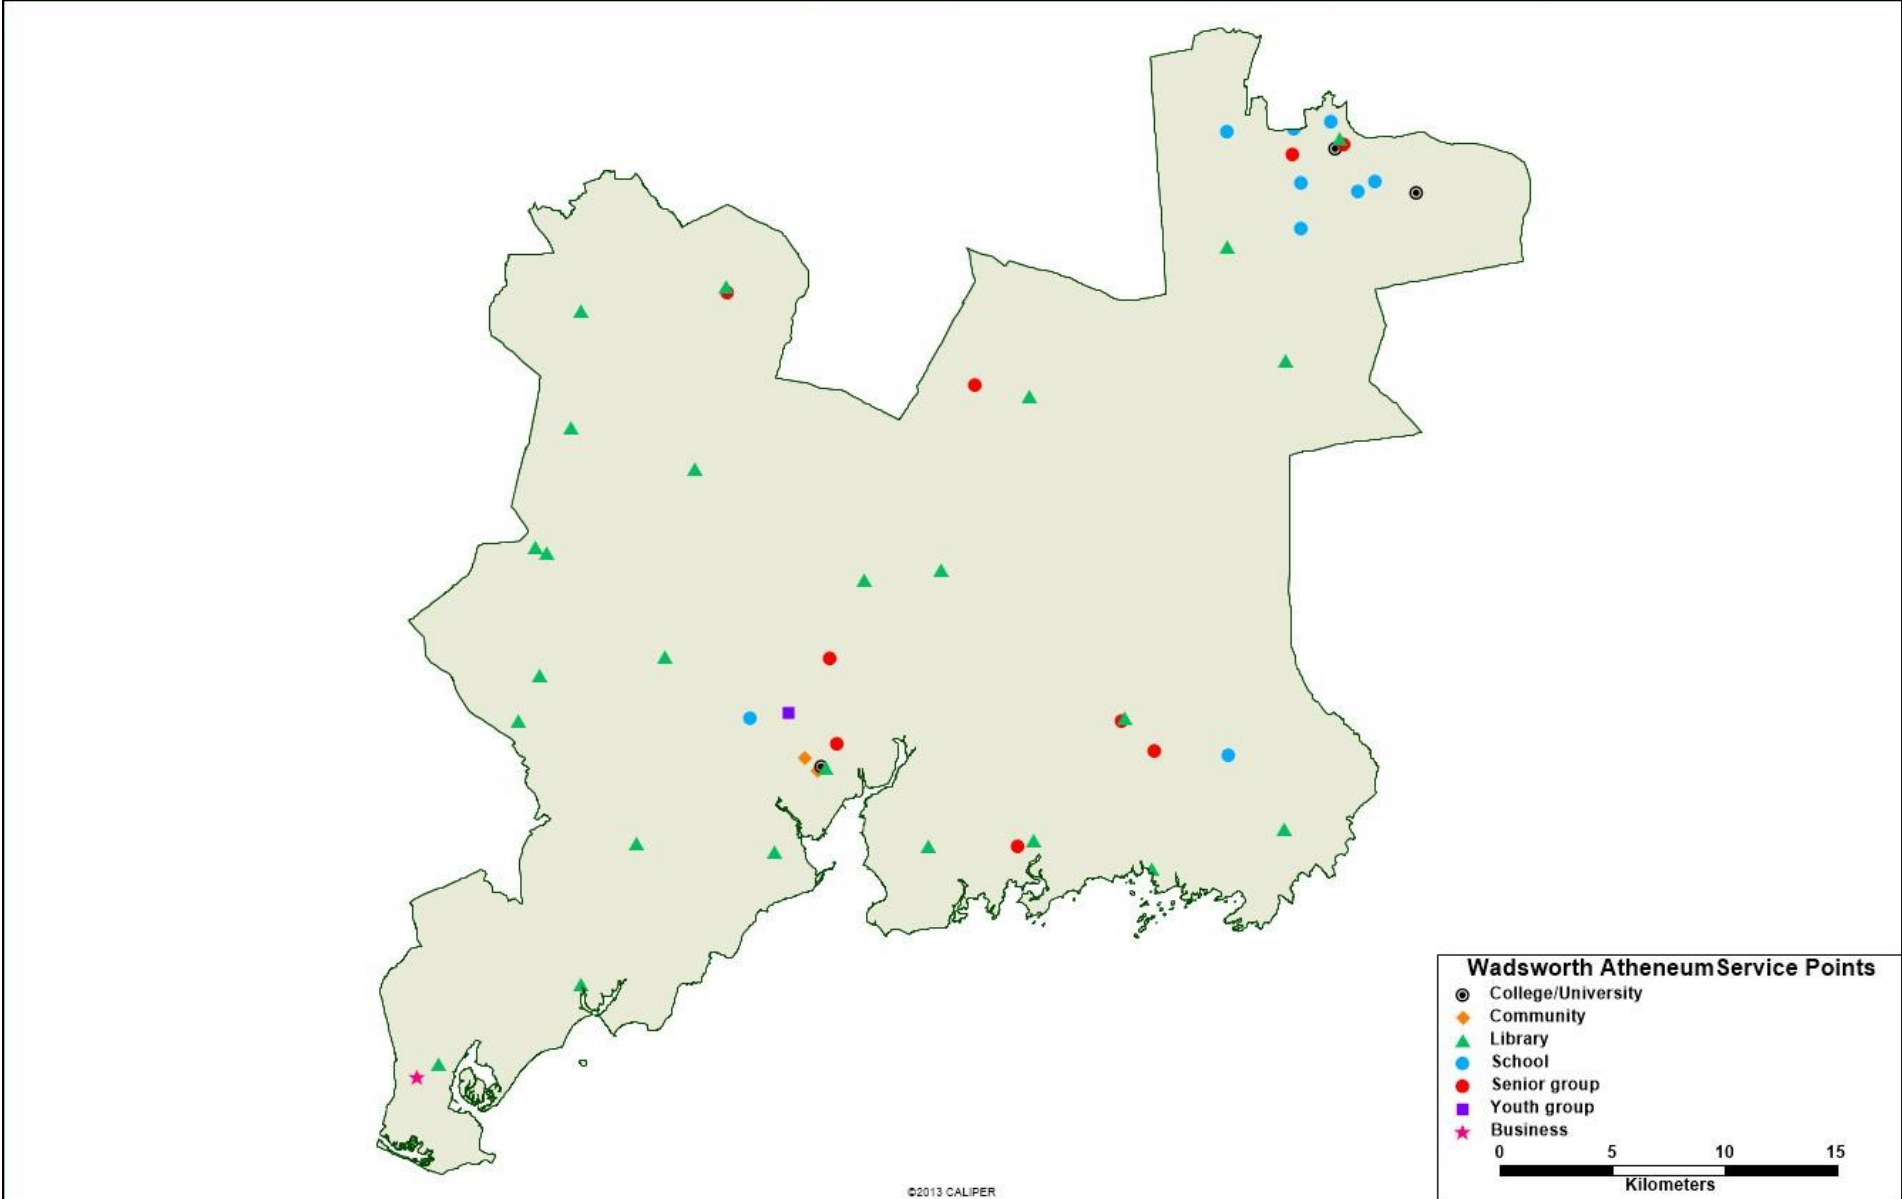

WADSWORTH ATHENEUM SERVED 52 ORGANIZATIONS IN THE 3RD CONGRESSIONAL DISTRICT IN 2015
See next page for detailed list.