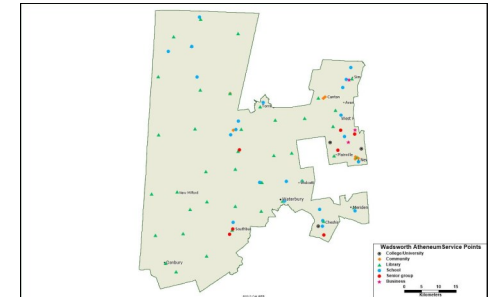

SCHOOLS

Avon Old Farms School
Cheshire High School
Cornwall Consolidated School
Education Connection
Ethel Walker School
Hotchkiss School

Israel Putnam School
Lee H. Kellogg School
Litchfield Intermediate School
Miss Porter's School
North Canaan Elementary School
North End Middle School
Northend Elementary
Oliver Wolcott Technical High School
Simsbury High School
Southbury Family Tutorial Co-Op
Squadron Line School
St. Bridget School
Taft Educational Center
The Taft School
Wamogo High School
Waterbury Arts Magnet School
Webb School
Wolcott High School

SENIOR GROUPS

Day-Break At Farmington
Elim Park Baptist Home
Middlewoods of Farmington
Morris Senior Center
Pomperaug Woods
Southbury Senior Center
The Gables at Farmington