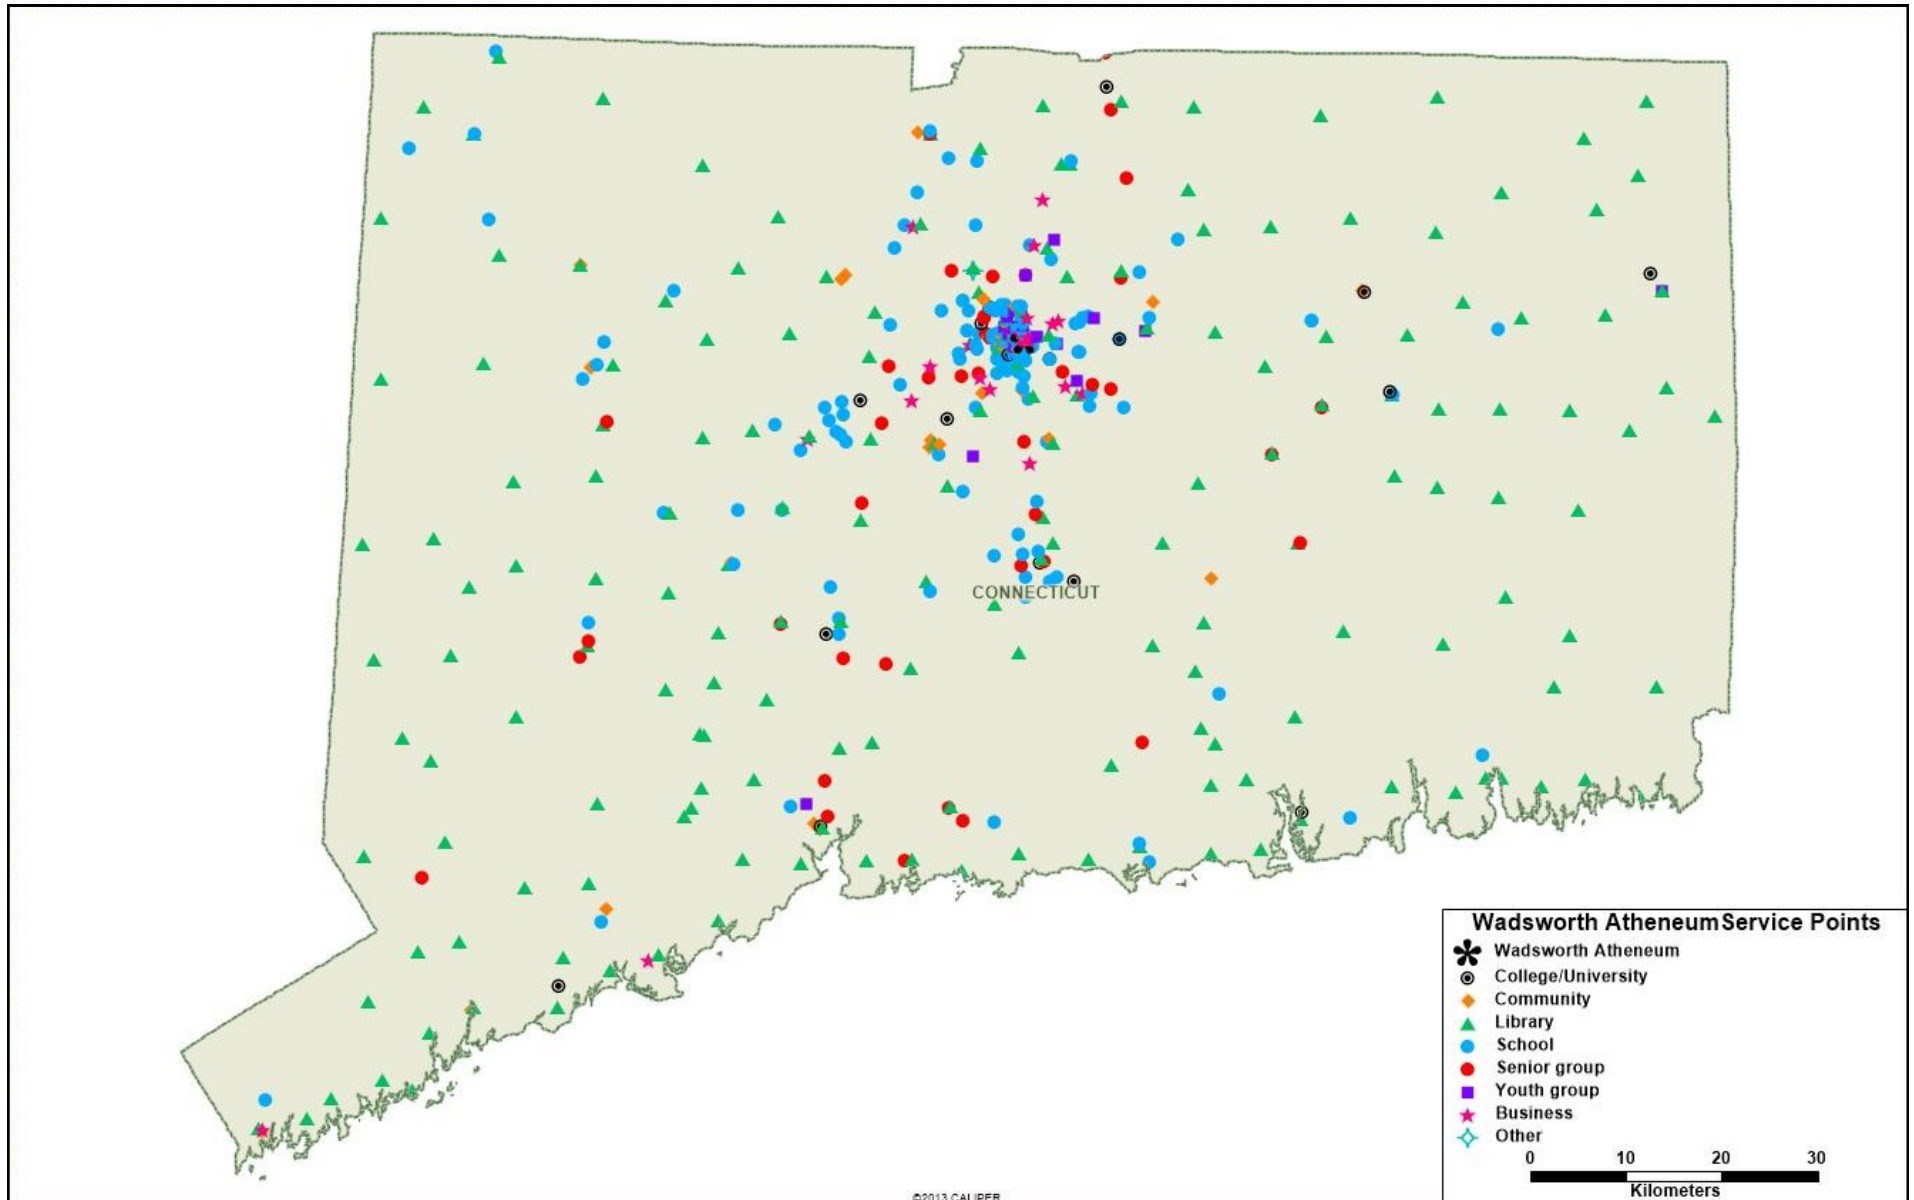

 **WADSWORTH ATHENEUM MUSEUM OF ART** THE WADSWORTH ATHENEUM SERVED 494 ORGANIZATIONS IN THE STATE OF CONNECTICUT IN 2015, AS SHOWN ON THE MAP BELOW.

**THE WADSWORTH ATHENEUM SERVED ORGANIZATIONS IN ALL CONNECTICUT SENATE DISTRICTS IN 2015, AS SHOWN ON THE MAP BELOW. See following pages for detailed list by district.**