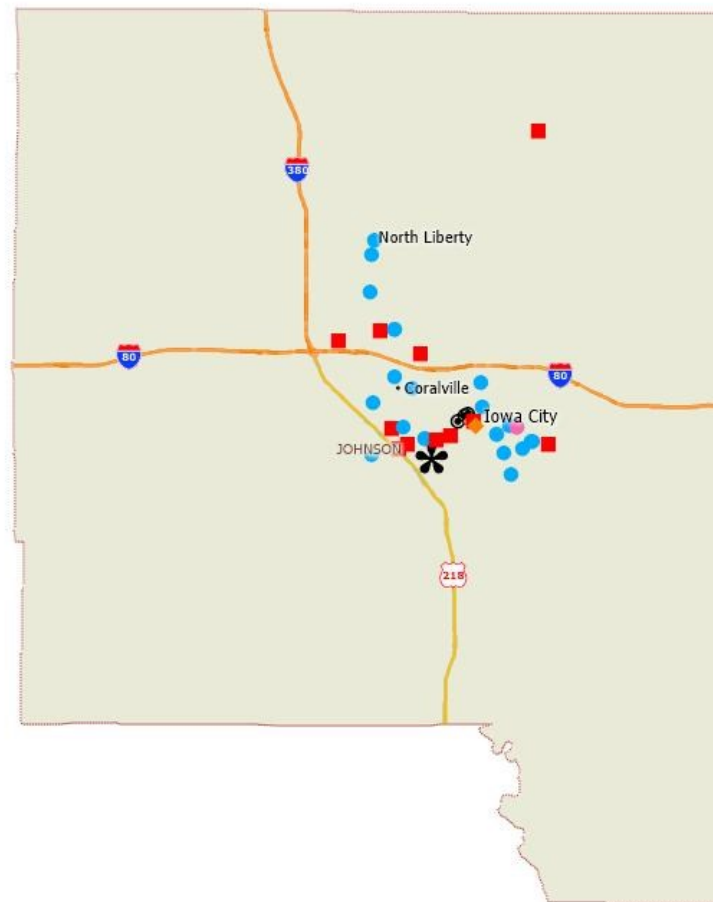

Youth Group

Hoover On Campus Care

UIMA: Partnerships in Iowa's Linn County

College/University

Cornell College

Community

Goodwill of the Heartland

School

Senior Group

The Meth-Wick Community: Independent Living
The Meth-Wick Community: Skilled Nursing Care

UIMA: Partnerships in Iowa's Johnson County

The UIMA serves over 40 partners in Johnson County. Please see next page for a detailed list.