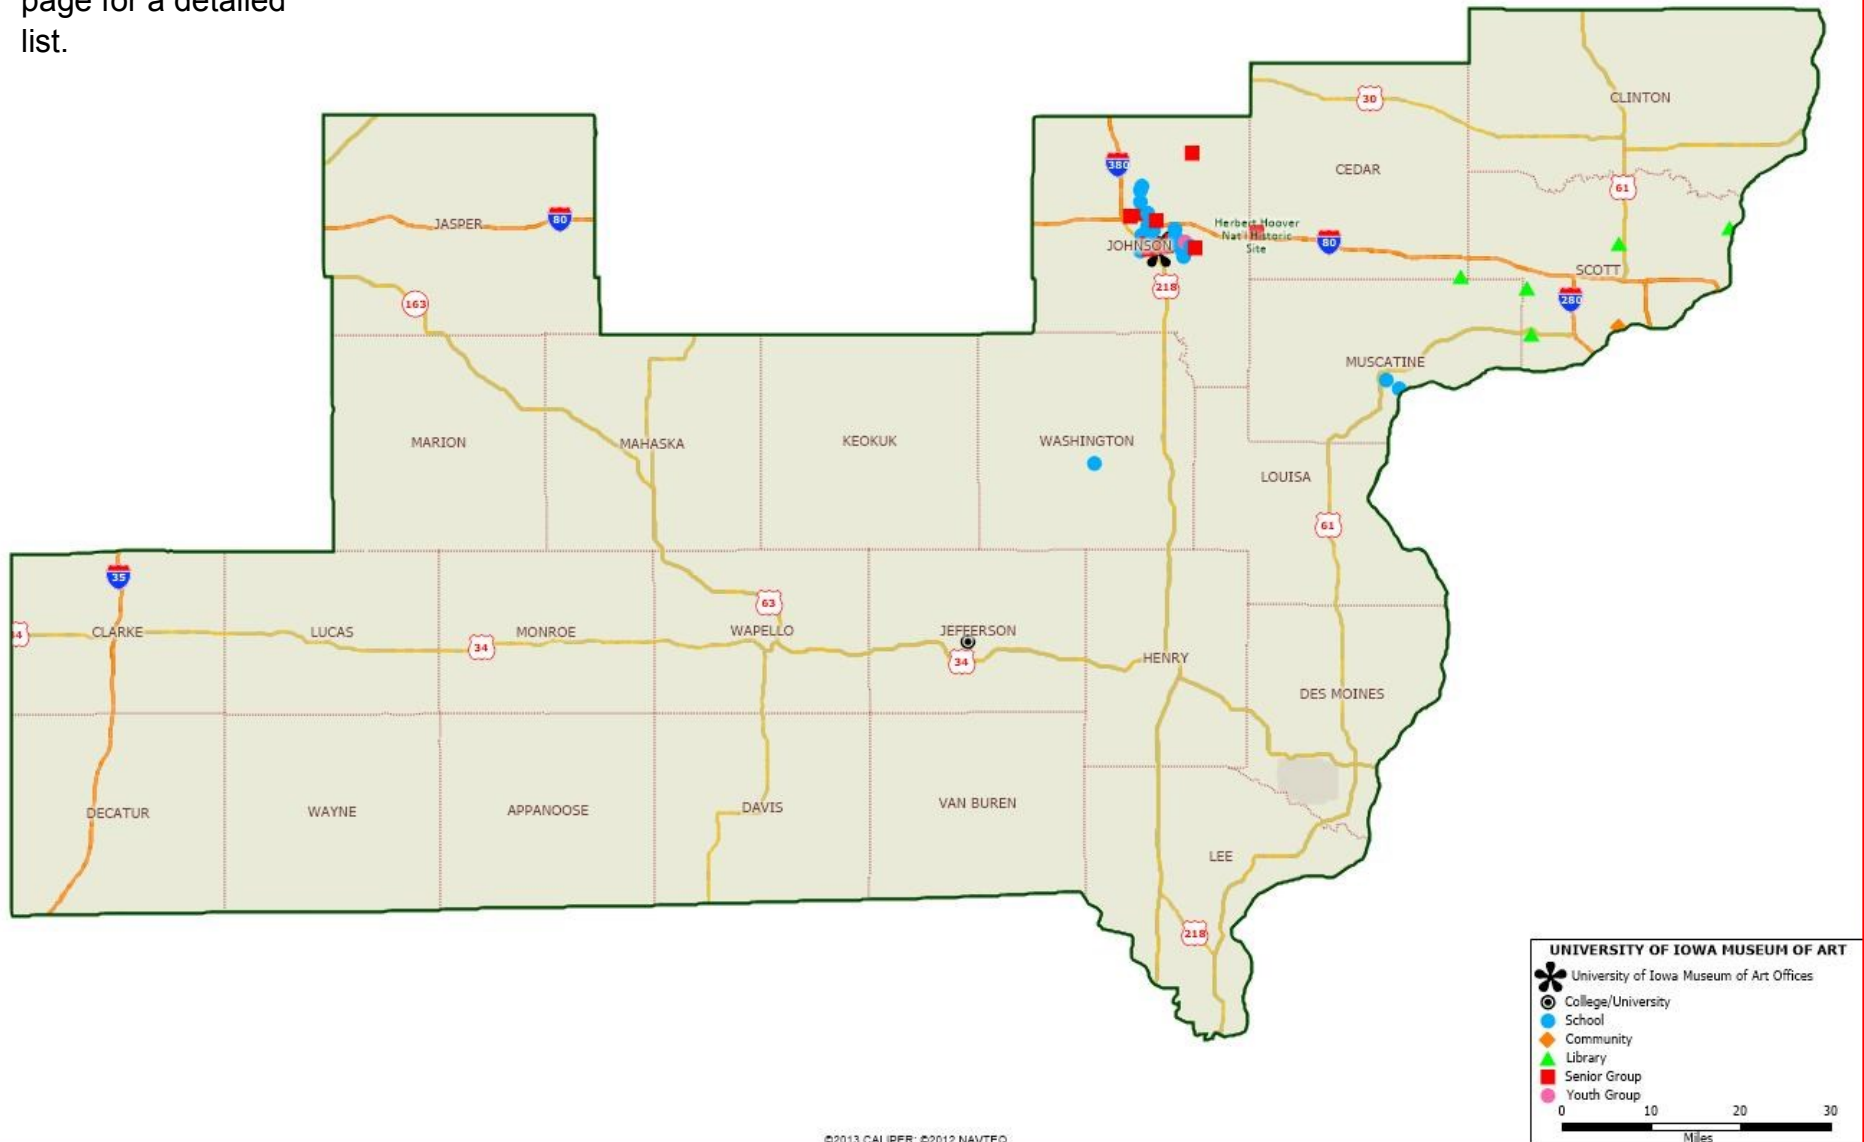

Briggs Elementary School
Franklin Middle School
Harding Middle School
John F. Kennedy High School
Linn-Mar High School
Longfellow Elementary School
Madison Elementary School
Maquoketa Art Experience
Mary Welsh Elementary School
Monticello High School
Prairie Creek Intermediate School
Regis Middle School
Roosevelt Middle School
Viola Gibson Elementary School
Washington Elementary School
Washington High School

Senior Group

Highland Ridge
The Meth-Wick Community:
Independent Living
The Meth-Wick Community:
Skilled Nursing Care

UIMA: Partnerships in Iowa's Second Congressional District

Please see next page for a detailed list.