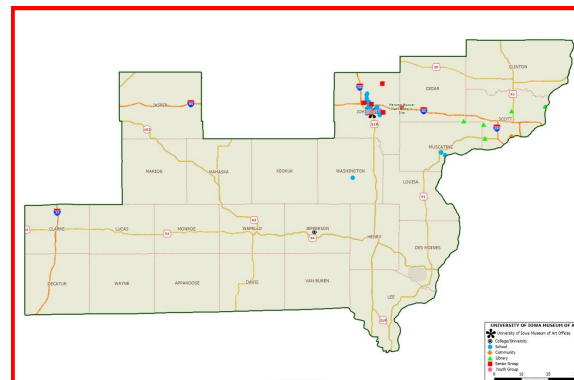

Figge Art Museum
Java House
Robert A. Lee Recreation Center

Library

Blue Grass Branch, Scott County Library
Buffalo Branch, Scott County Library
Durant Branch, Scott County Library
Eldridge Branch, Scott County Library
Princeton Branch, Scott County Library
Walcott Branch, Scott County Library

School

City High School
Coralville Central Elementary School
Garner Elementary School
Grant Wood Elementary School
Hoover Elementary School
Horace Mann Elementary School
Horn Elementary School
Horn Extended Day Program
Iowa City West High School
Kate Wickham Elementary School
Longfellow Elementary School
Longfellow KEY BASP
Lucas Elementary School
Muscatine High School
Musser Library
Norman Borlaug Elementary School
North Central Junior High School
Northwest Junior High School

Penn Elementary School
Shimek Elementary School
Southeast Junior High School
Street James Elementary School
Twain Elementary School
Weber Before/After School Program
Weber Elementary School
Wickham Elementary School
Willowwind School

Senior Group

Briarwood Healthcare Center
Crestview Nursing and Rehab Center
Emerson Point
Hawthorne Inn at Windmill Pointe
Iowa City/Johnson County Senior Center
Lantern Park Care & Rehabilitation Center
Legacy Active Retirement Community
Melrose Meadows
Oaknoll Retirement Community
Solon Nursing Care Center
Walden Place
Windmill Manor

Youth Group

Hoover On Campus Care