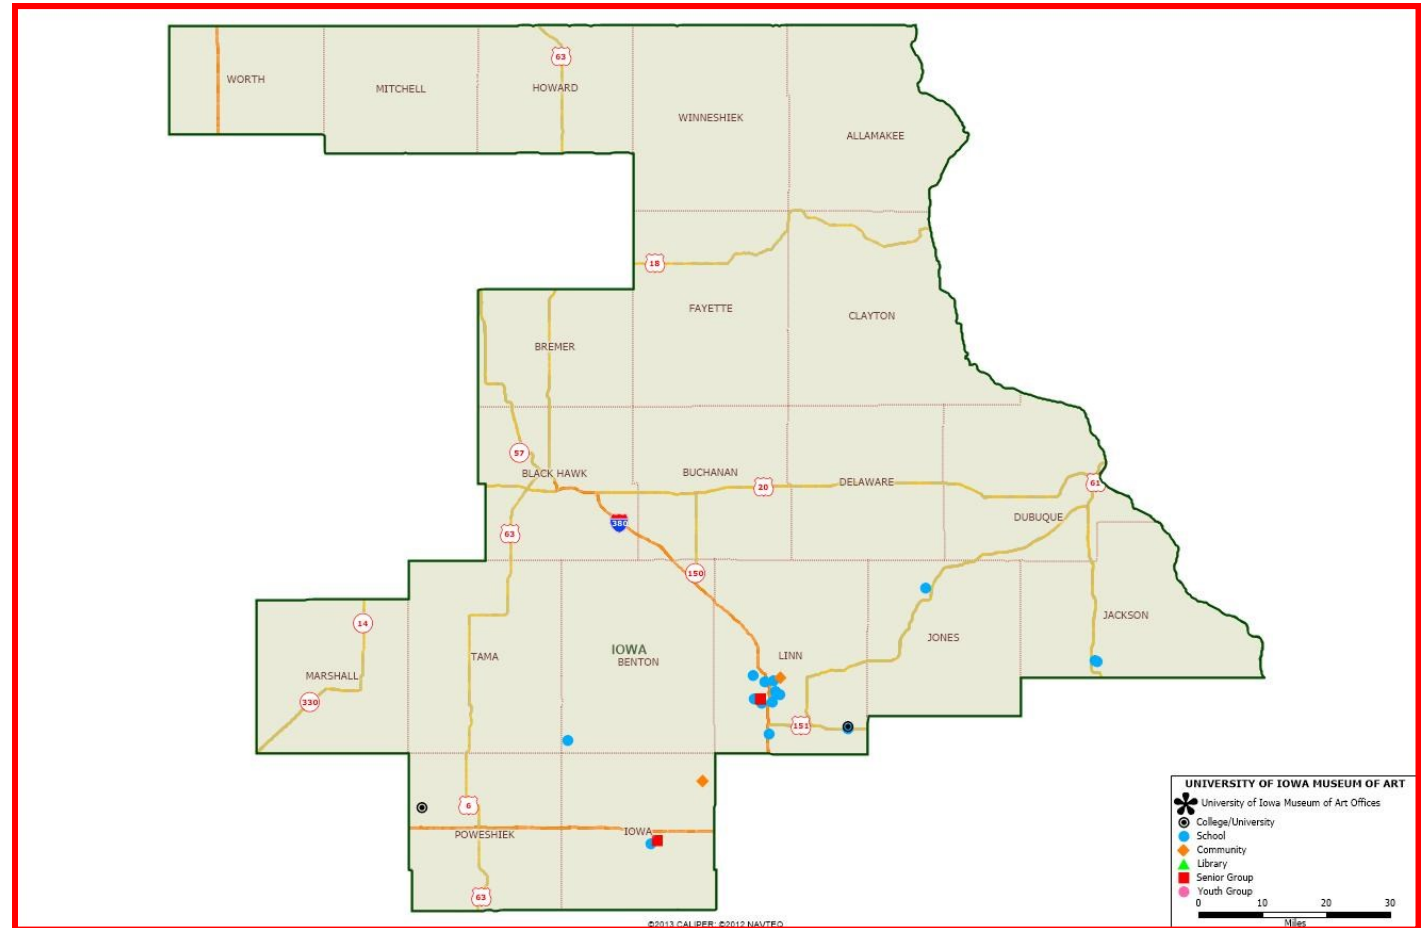

Senior Group

Apple Valley Assisted Living
Briarwood Healthcare Center
Crestview Nursing and Rehab Center
Emerson Point
Hawthorne Inn at Windmill Pointe
Heritage Care and Rehabilitation Center
Highland Ridge
Iowa City/Johnson County Senior Center
Lake Mills Care Center
Lantern Park Care & Rehabilitation Center
Legacy Active Retirement Community
Melrose Meadows
Oaknoll Retirement Community
Solon Nursing Care Center
The Meth-Wick Community: Independent Living
The Meth-Wick Community: Skilled Nursing Care
Walden Place
Windmill Manor

UIMA: Partnerships in Iowa's First Congressional District

College/University

Cornell College
Grinnell College

Community

Amana Plein Air Painting
Goodwill of the Heartland
Rural Employment Alternatives

Schools

Senior Group

Highland Ridge
The Meth-Wick Community:
Independent Living
The Meth-Wick Community:
Skilled Nursing Care

UIMA: Partnerships in Iowa's Second Congressional District

Please see next page for a detailed list.