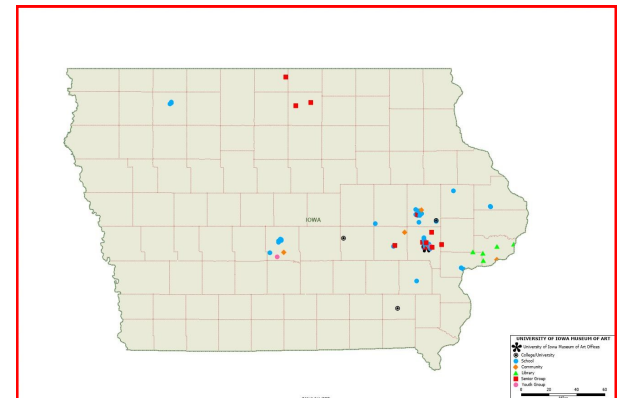

Senior Group

Apple Valley Assisted Living
Briarwood Healthcare Center
Crestview Nursing and Rehab Center
Emerson Point
Hawthorne Inn at Windmill Pointe
Heritage Care and Rehabilitation Center
Highland Ridge
Iowa City/Johnson County Senior Center
Lake Mills Care Center
Lantern Park Care & Rehabilitation Center
Legacy Active Retirement Community
Melrose Meadows
Oaknoll Retirement Community
Solon Nursing Care Center
The Meth-Wick Community: Independent Living
The Meth-Wick Community: Skilled Nursing Care
Walden Place
Windmill Manor

Youth Group

Des Moines Jr. Academy
Hoover On Campus Care