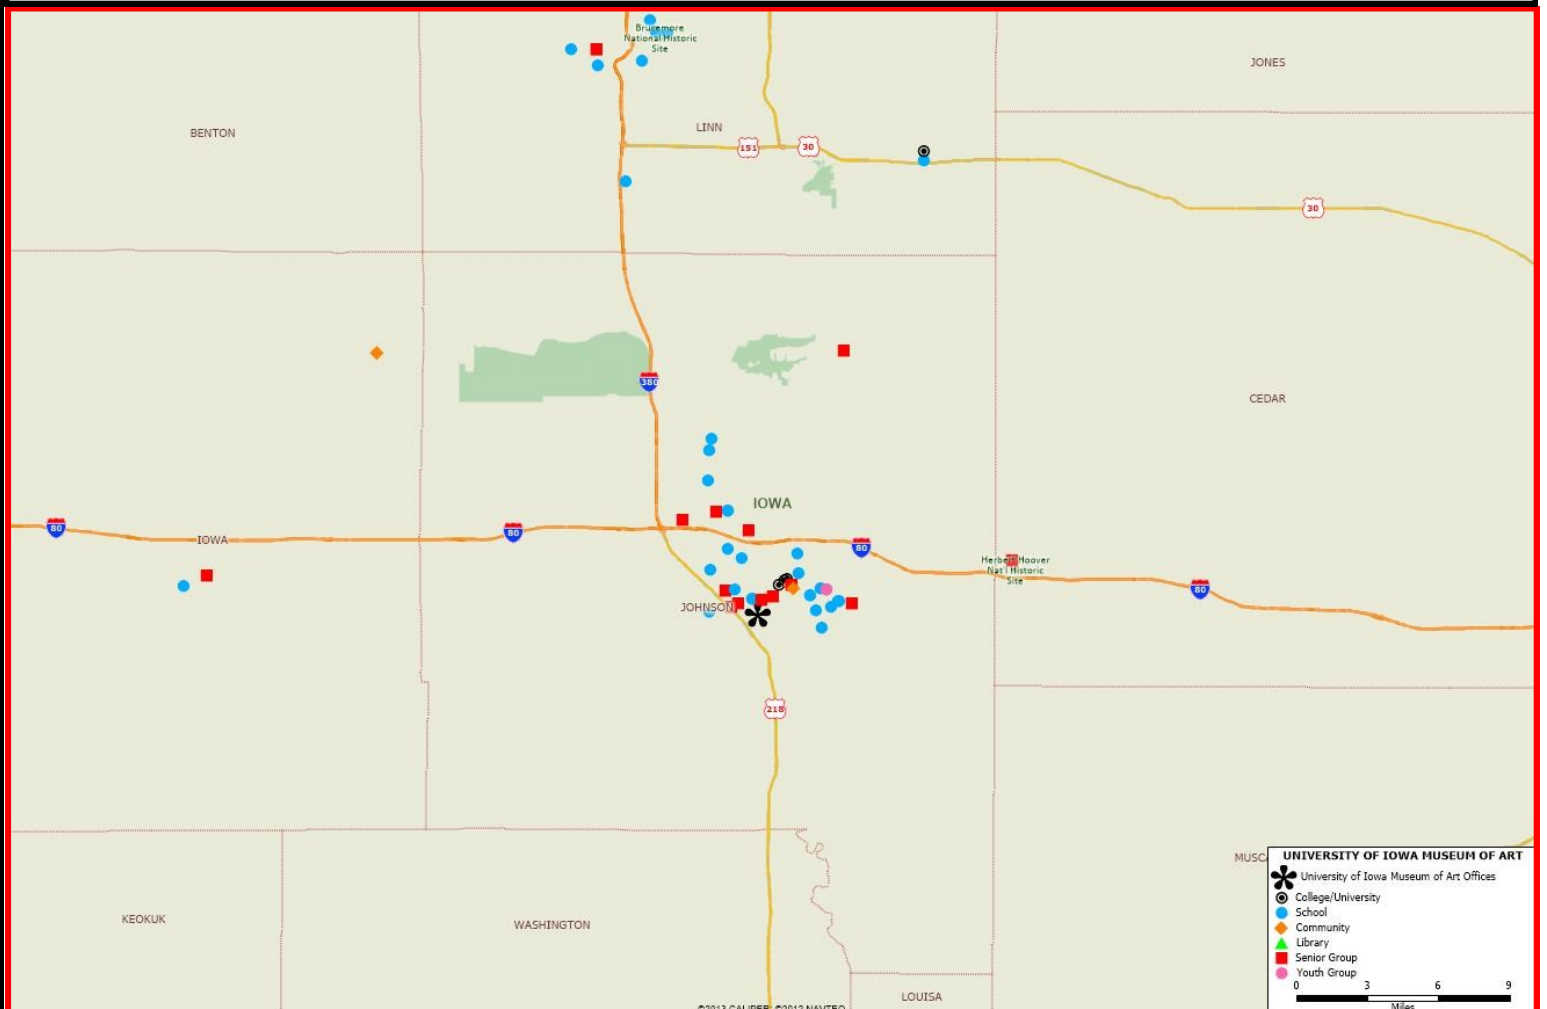

Each symbol on the following pages represents an education or community partner that used the services of the UIMA in 2013-2014.

UIMA: Constituency by Median Household Income

The UIMA serves education and community organizations located in economically diverse census tracts. Approximately thirty-seven percent (37%) of its participating community partners are located in areas with a median household income of less than \$45,000, as tracked by 2010 U.S. Census data.