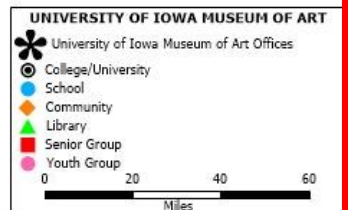

UIMA: Partnerships in the State of Iowa

UIMA partners with over 90 education and community groups in the State of Iowa.