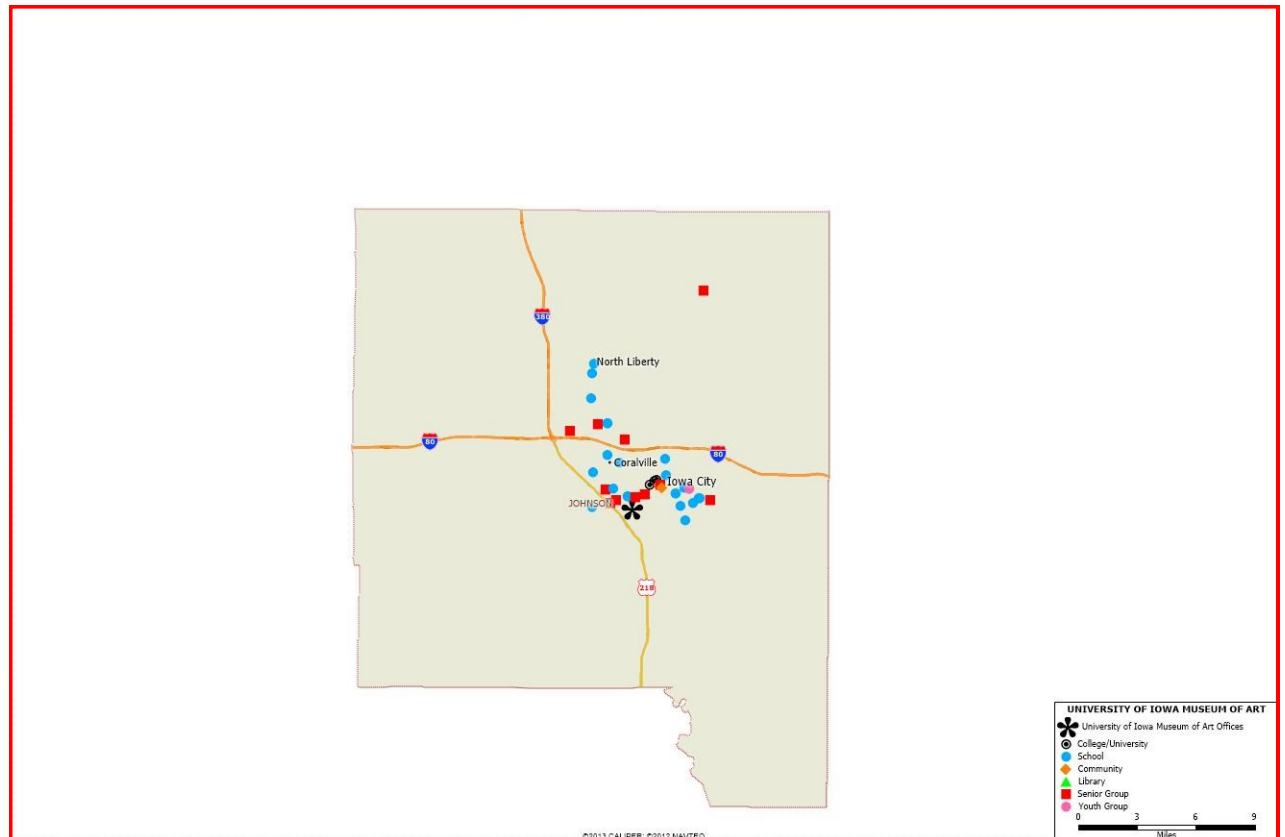

UIMA: Partnerships in Johnson County

College/University

University of Iowa Old Capitol Museum
University of Iowa School of Art & Art History
University of Iowa Tippie College of Business
University of Iowa UIMA@IMU

Community

Java House
Robert A. Lee Recreation Center

School

City High School
Coralville Central Elementary School
Garner Elementary School
Grant Wood Elementary School
Hoover Elementary School
Horace Mann Elementary School
Horn Elementary School
Horn Extended Day Program
Iowa City West High School
Kate Wickham Elementary School
Longfellow Elementary School
Longfellow KEY BASP
Lucas Elementary School
Norman Borlaug Elementary School
North Central Junior High School
Northwest Junior High School
Penn Elementary School
Shimek Elementary School
Southeast Junior High School
Twain Elementary School
Weber Before/After School Program
Weber Elementary School
Wickham Elementary School
Willowwind School

Senior Group

Briarwood Healthcare Center
Emerson Point
Hawthorne Inn at Windmill Pointe

Iowa City/Johnson County Senior Center
Lantern Park Care & Rehabilitation Center
Legacy Active Retirement Community
Melrose Meadows
Oaknoll Retirement Community
Solon Nursing Care Center
Walden Place
Windmill Manor

Youth Group

Hoover On Campus Care