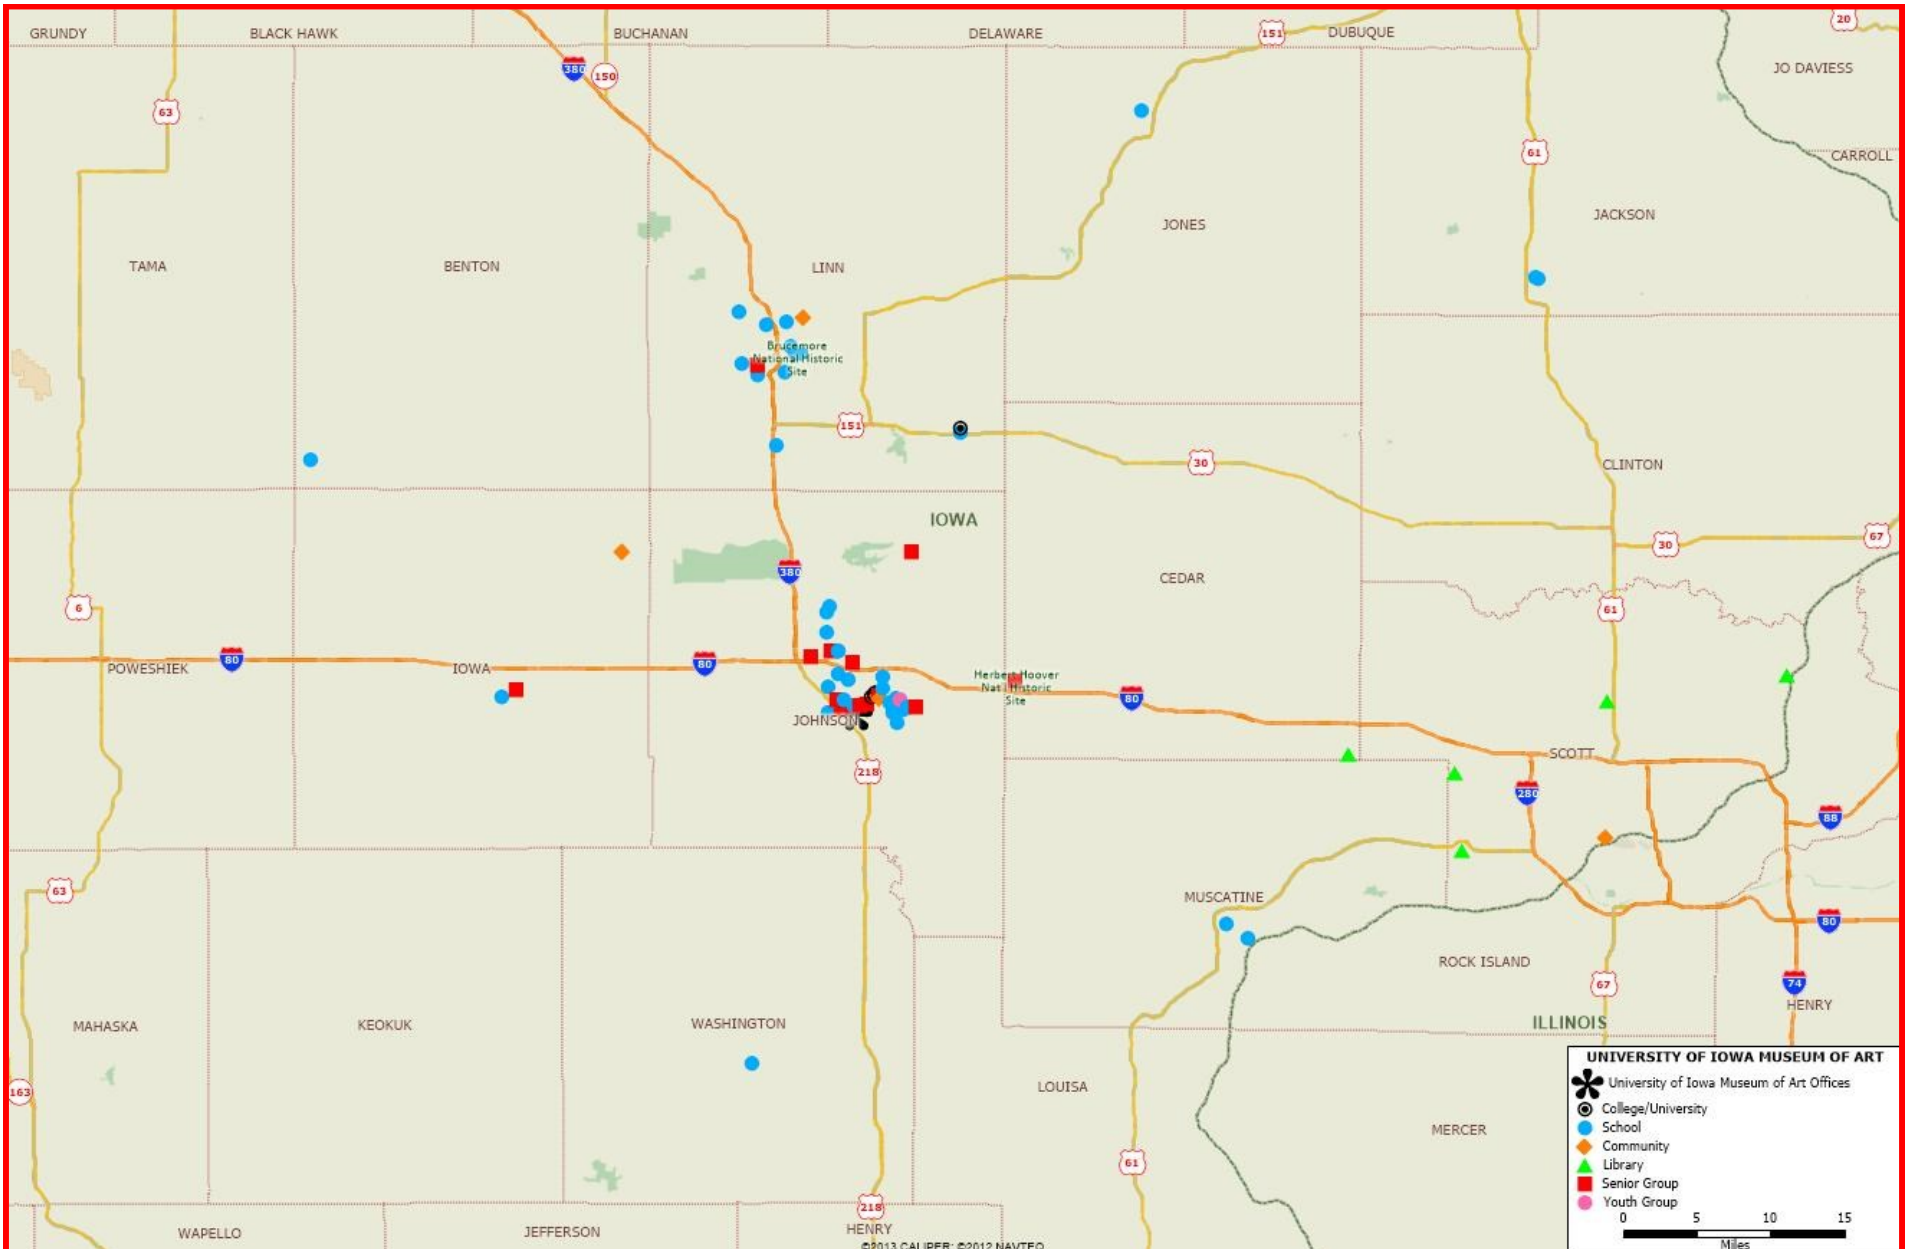

UIMA: K-12 School Programs

The University of Iowa Museum of Art's K-12 School Programs reach thousands of Iowa students each year through tours and organized visits. Art, Social Studies, and Language Arts teachers have taken advantage of the UIMA K-12 School Programs.