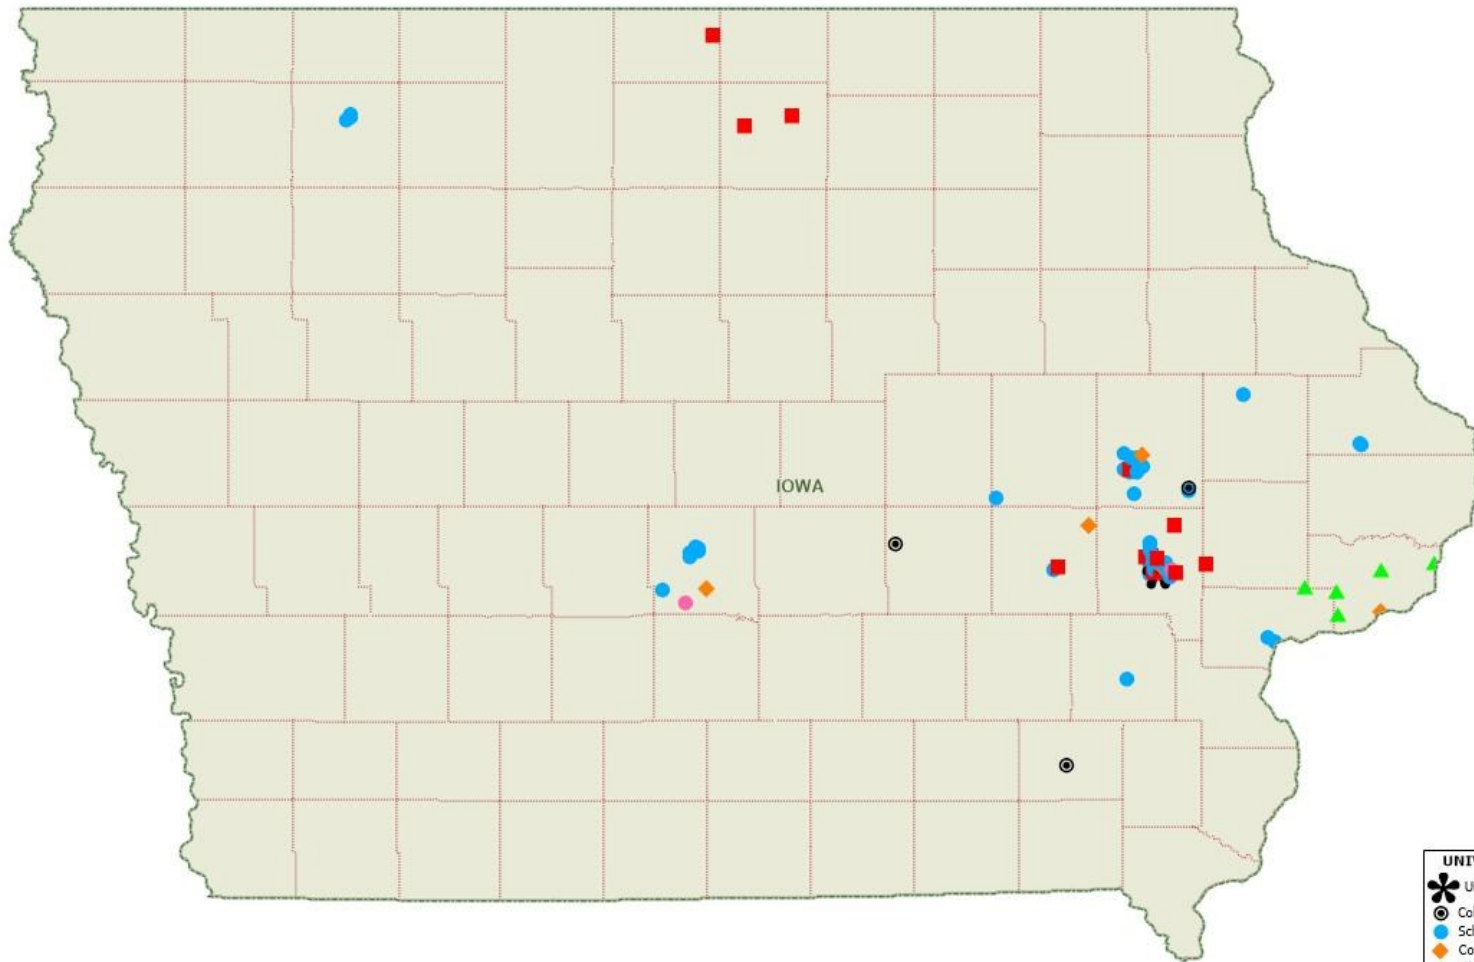

Each symbol on the following pages represents an education or community partner that used the services of the UIMA in 2013-2014.

UIMA: Constituency by Median Household Income

The UIMA serves education and community organizations located in economically diverse census tracts. Approximately thirty-seven percent (37%) of its participating community partners are located in areas with a median household income of less than \$45,000, as tracked by 2010 U.S. Census data.

UIMA: Partnerships in the State of Iowa

UIMA partners with over 90 education and community groups in the State of Iowa.

UIMA: Partnerships in the State of Iowa

College/University

Cornell College
Grinnell College
Maharishi University of Management
University of Iowa Old Capitol Museum
University of Iowa School of Art & Art History
University of Iowa Tippie College of Business
University of Iowa UIMA@IMU

Community

Amana Plein Air Painting
Figge Art Museum
Goodwill of the Heartland
Iowa State Fair
Java House
Robert A. Lee Recreation Center
Rural Employment Alternatives

Library

Blue Grass Branch, Scott County Library
Buffalo Branch, Scott County Library
Durant Branch, Scott County Library
Eldridge Branch, Scott County Library
Princeton Branch, Scott County Library
Walcott Branch, Scott County Library