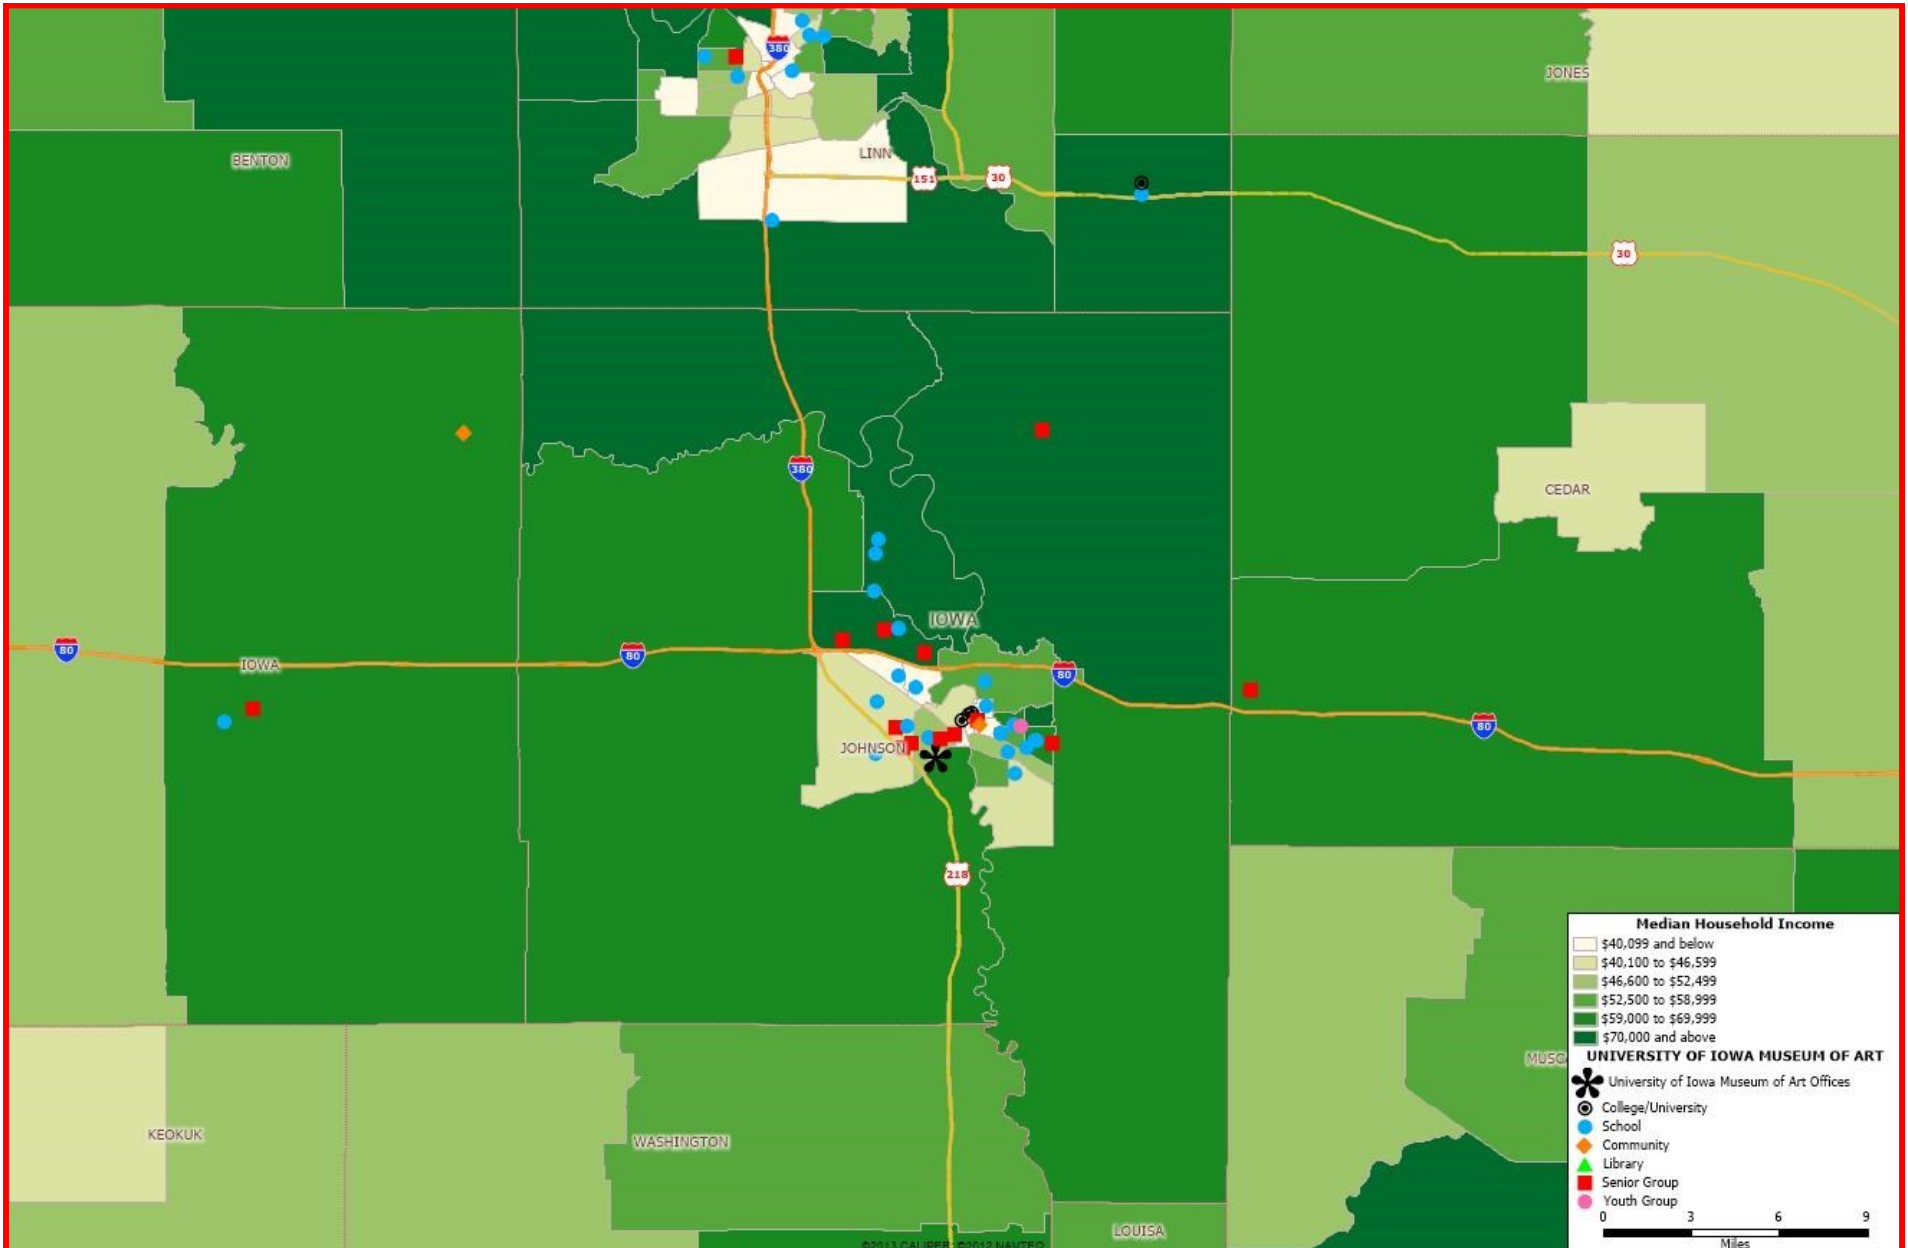

Each symbol on the following pages represents an education or community partner that used the services of the UIMA in 2013-2014.

UIMA: Constituency by Median Household Income

The UIMA serves education and community organizations located in economically diverse census tracts. Approximately thirty-seven percent (37%) of its participating community partners are located in areas with a median household income of less than \$45,000, as tracked by 2010 U.S. Census data.