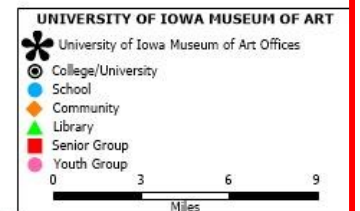

Senior Group

The Meth-Wick Community: Independent Living
The Meth-Wick Community: Skilled Nursing Care

UIMA: Partnerships in Iowa's Johnson County

The UIMA serves over 40 partners in Johnson County. Please see next page for a detailed list.