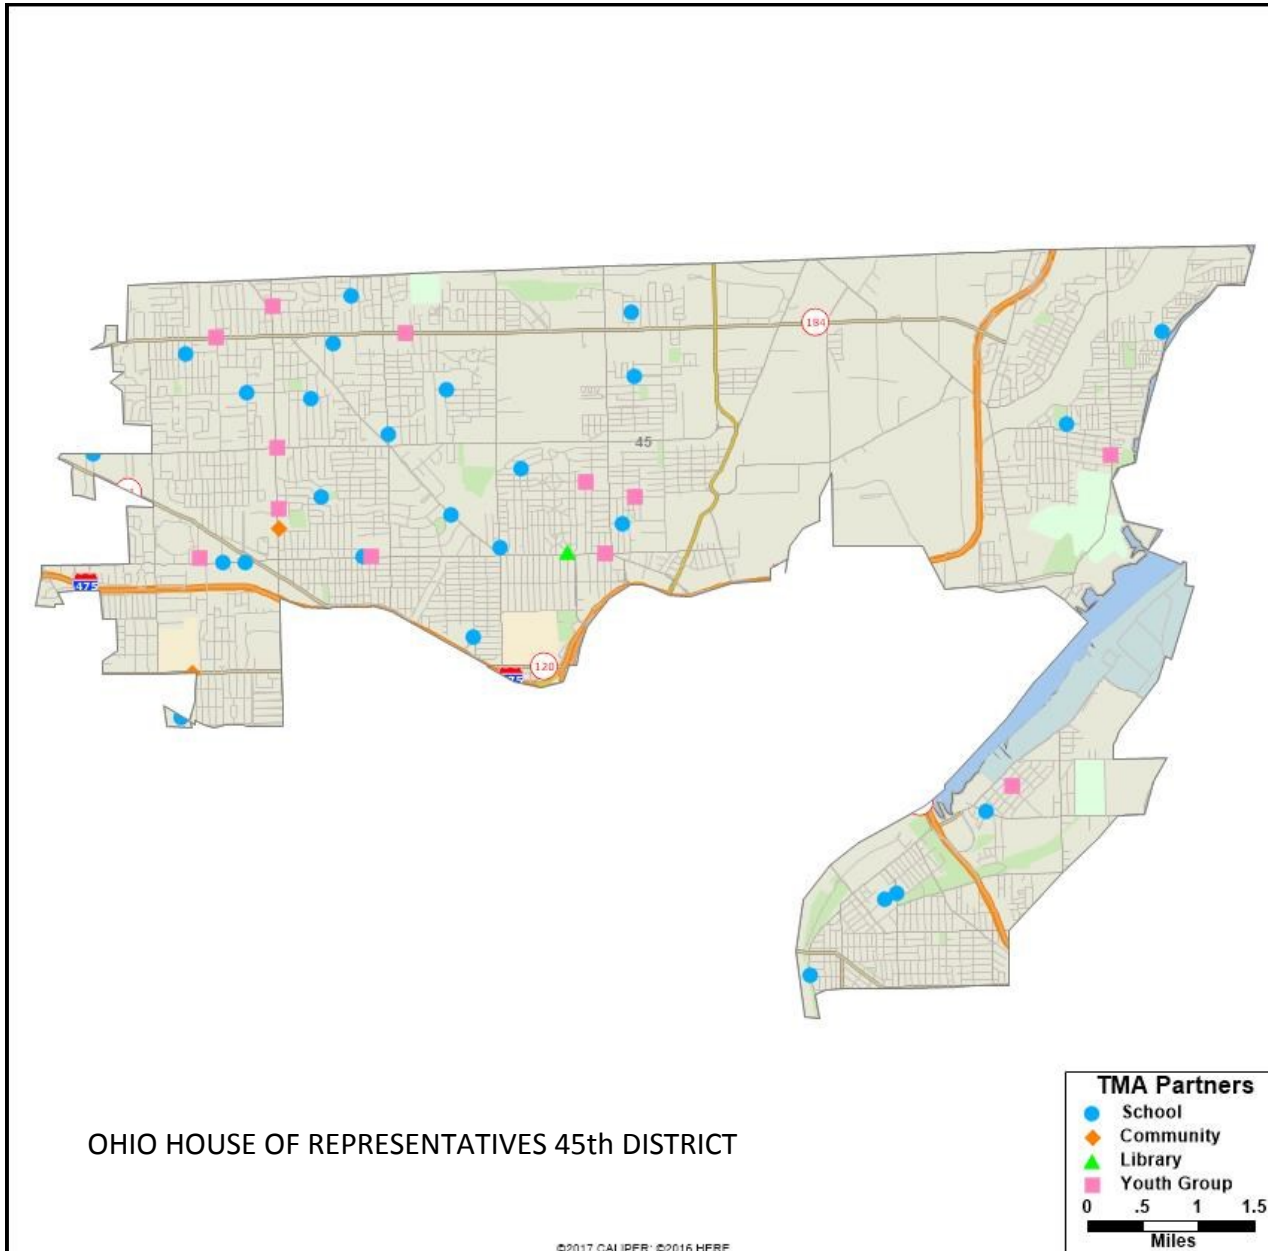

TOLEDO MUSEUM OF ART

Each symbol on the map represents one of the 40 organizations served by the museum in 2017 in the Ohio House of Representatives 45th District. See next page for detailed list.