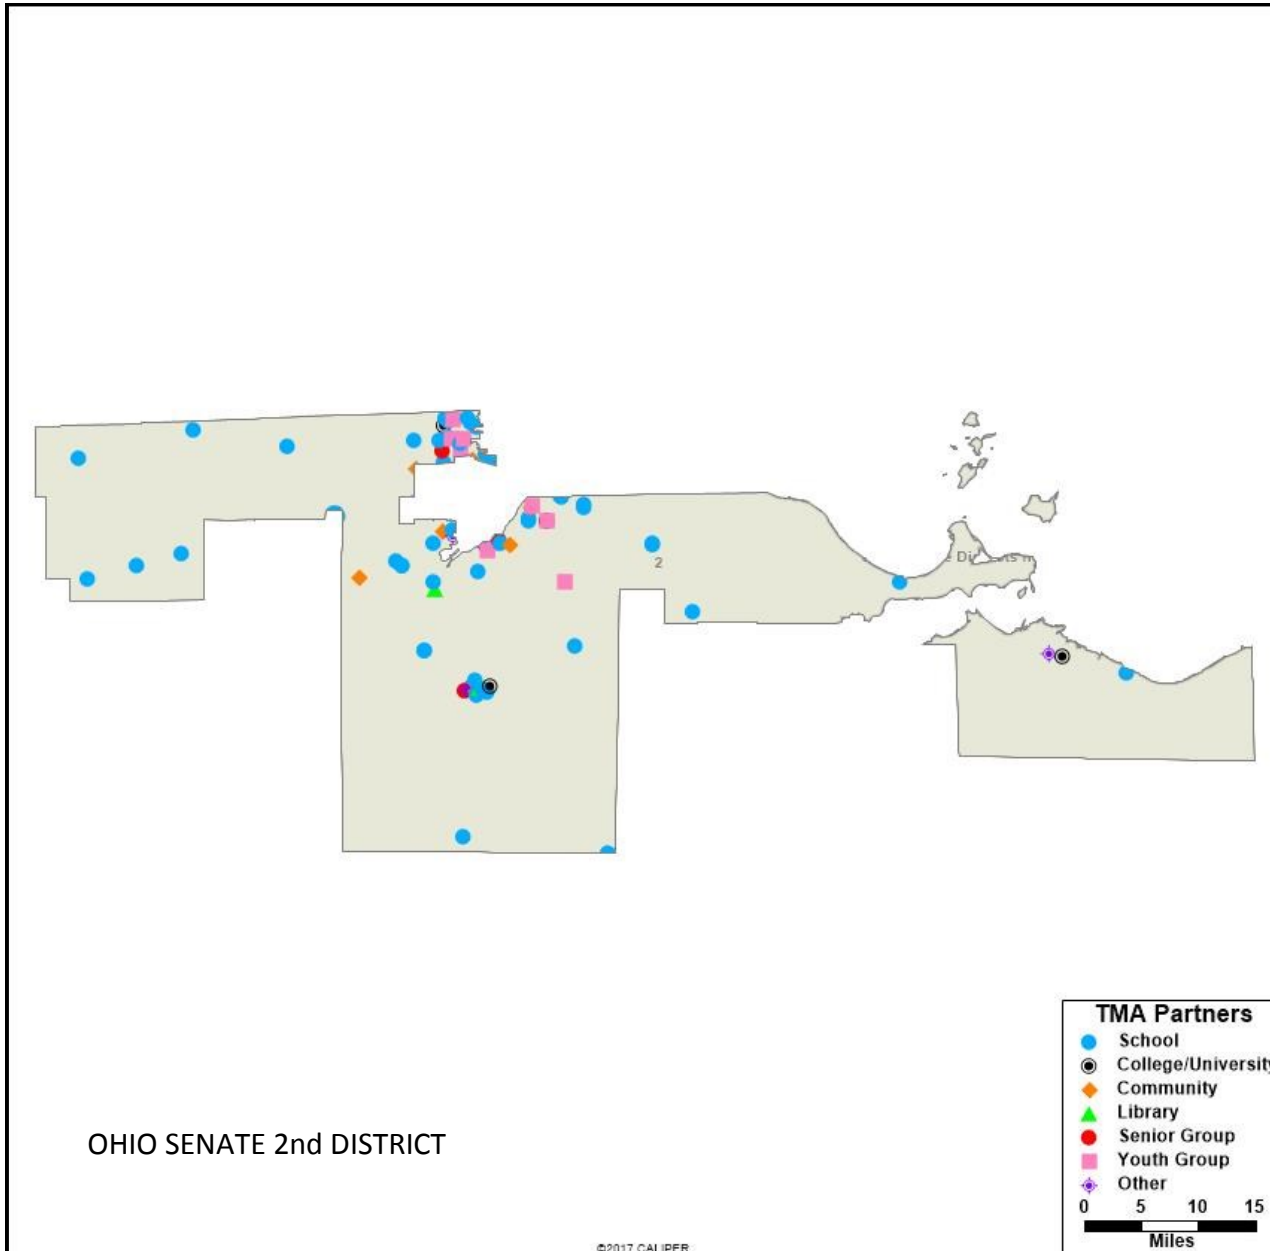

TOLEDO MUSEUM OF ART

Each symbol on the map represents one of the 30 organizations served by the museum in 2017 in the Ohio Senate 1st District.

- Ayersville High School
- Bryan Middle School
- Continental High School
- Cory-Rawson High School
- Crestwood Elementary
- Defiance High School
- Edgerton Local Schools
- Four County Career Center
- Henry County Senior Center
- Hilltop High School
- Holgate High School
- Holy Cross Catholic School
- Kalida High School
- Liberty Benton Elementary
- Liberty Center High School
- Lincolnview High school
- McComb High School
- Miller City- New Cleveland High School
- Northwest State Community College
- Ohio Northern University
- Ottawa-Glandorf High
- Patrick Henry High School
- Paulding High School
- St. Mary School
- St. Richard School
- St. Wendelin High School
- Swanton High School
- University of Findlay
- Upper Scioto Valley
- Wayne Trace High School

TOLEDO MUSEUM OF ART

Each symbol on the map represents one of the 72 organizations served by the museum in 2017 in the Ohio Senate 2nd District. See next page for detailed list.

TOLEDO MUSEUM OF ART

Organizations served by the museum in Ohio Senate 2nd District in 2017