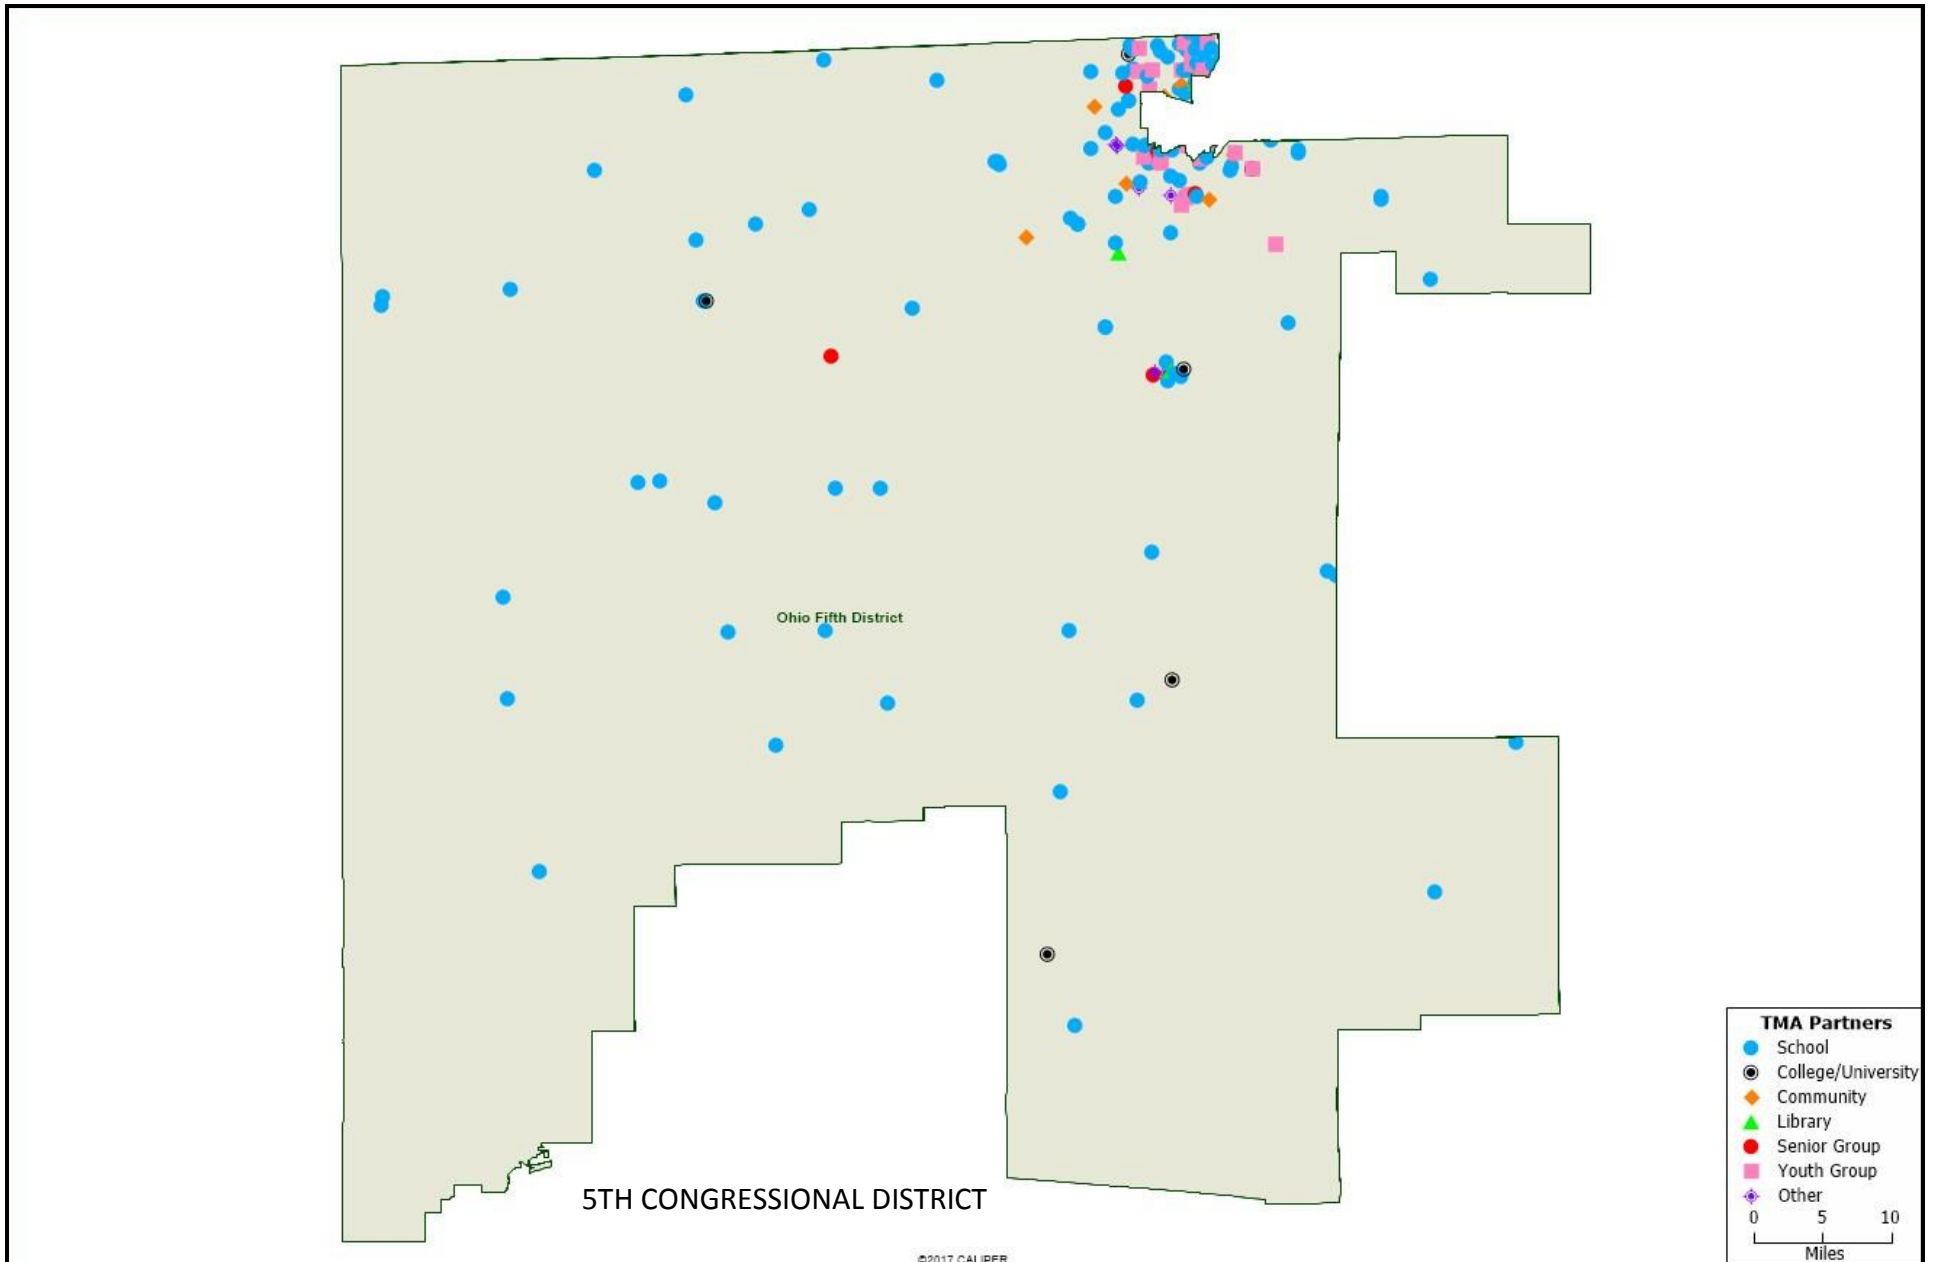

TOLEDO MUSEUM OF ART

Each symbol on the map represents one of the 147 organizations served by the museum in Ohio's 5th Congressional District in 2017. See next page for detailed list.