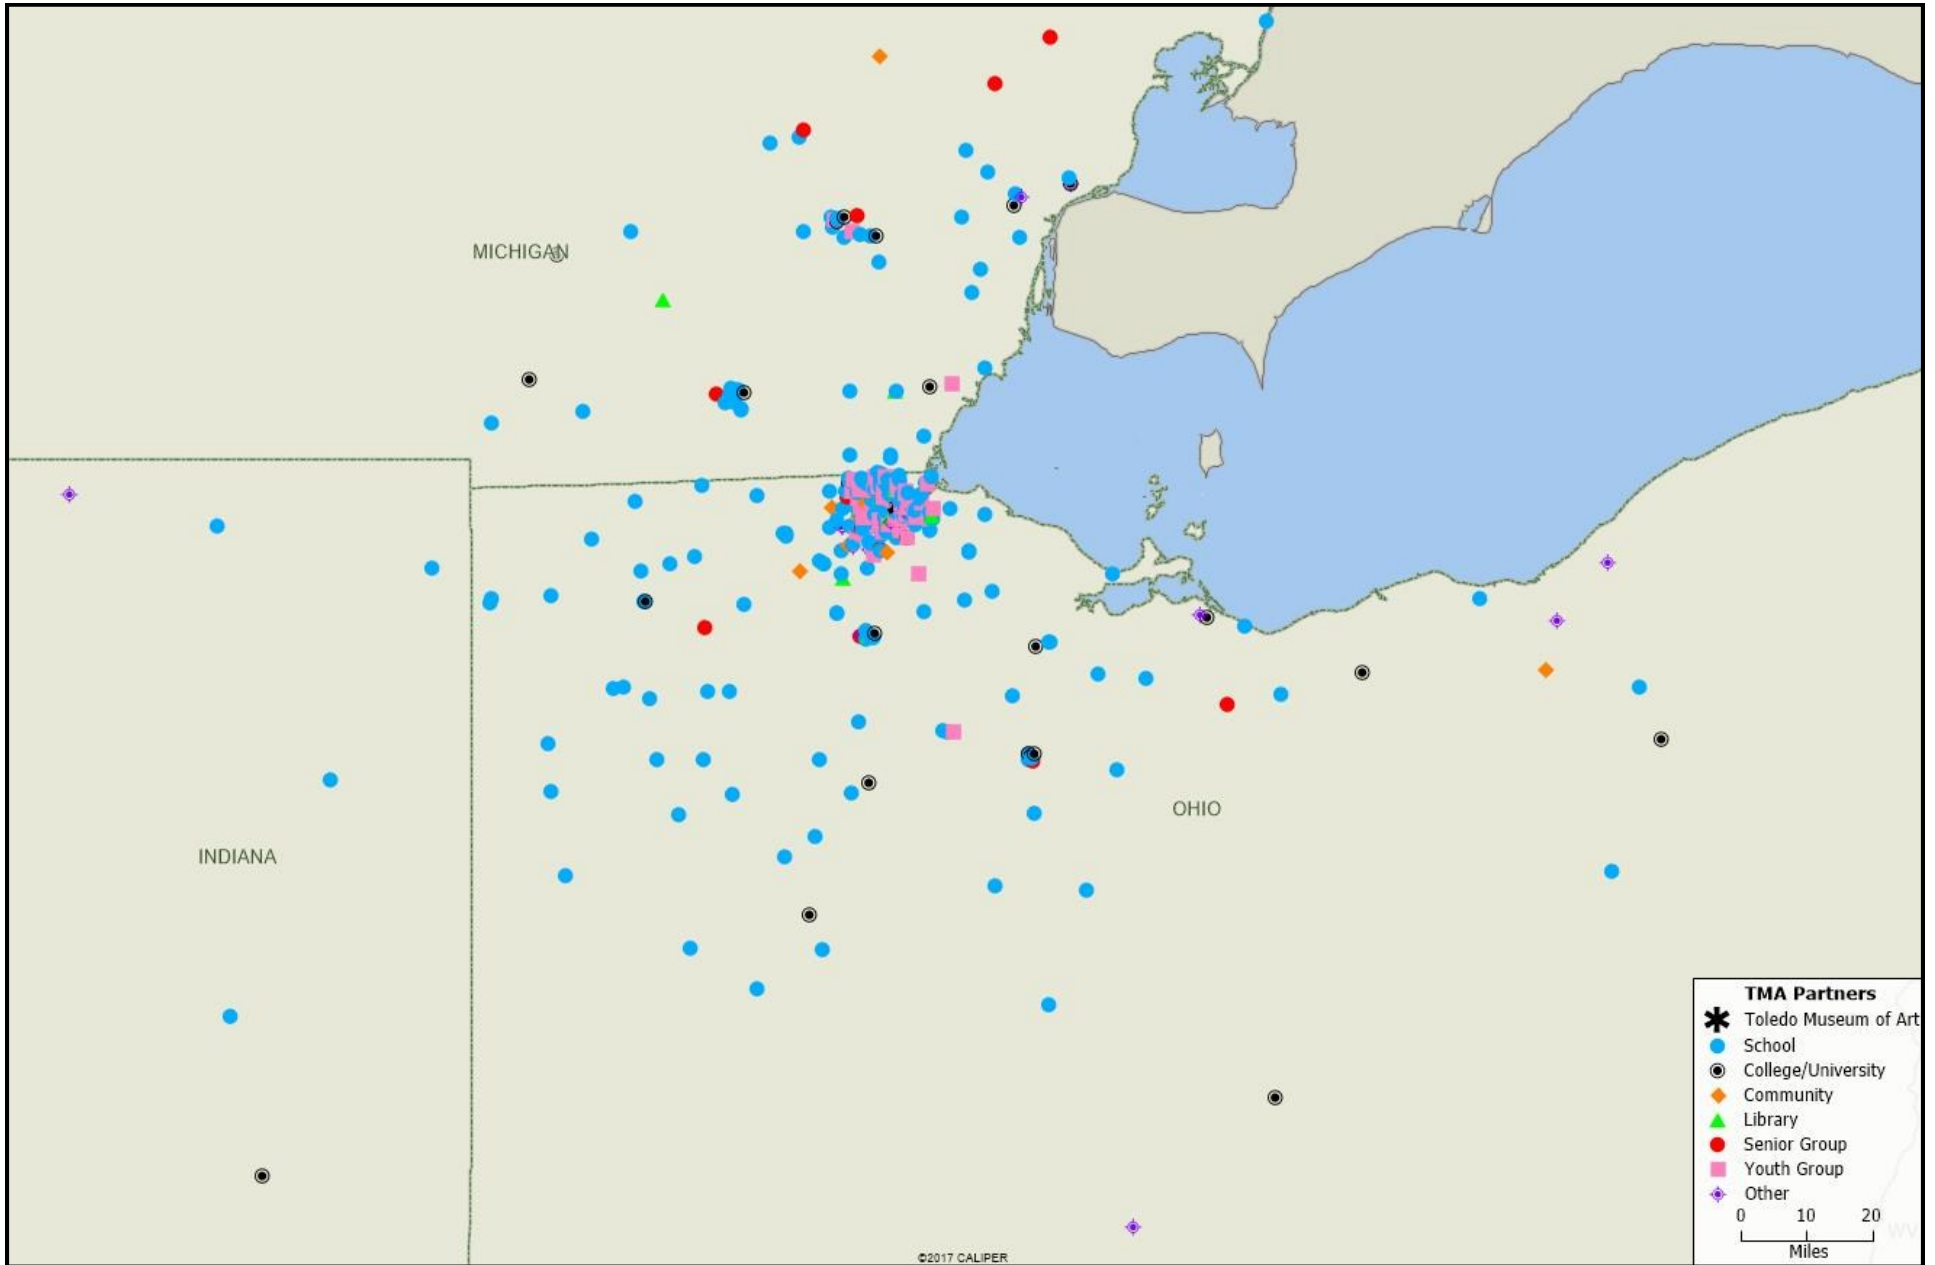

TOLEDO MUSEUM OF ART

Each symbol on the map represents one of the nearly 400 organizations served by the museum in 2017.

TOLEDO MUSEUM OF ART

The museum serves all socio-economic levels, as shown on the map below.

TOLEDO MUSEUM OF ART

Each symbol on the map represents one of the nearly 160 organizations served by the museum in 2017 in the city of Toledo. Please see next page for detailed list by city council district.