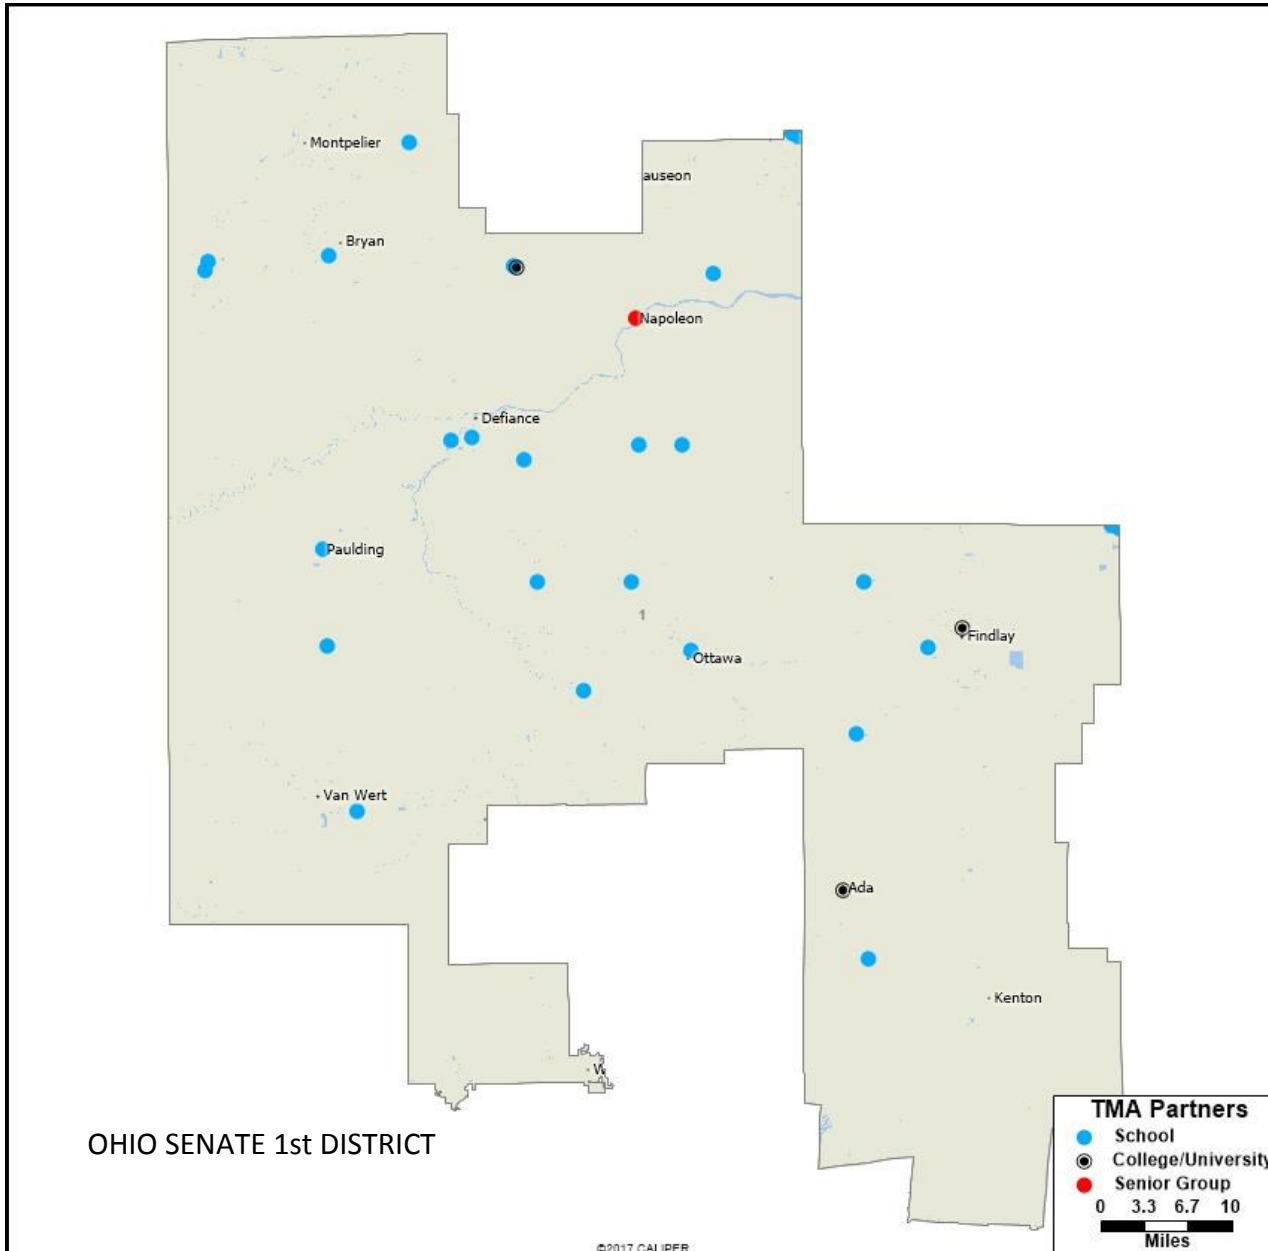

TOLEDO MUSEUM OF ART

Each symbol on the map represents one of the 30 organizations served by the museum in 2017 in the Ohio Senate 1st District.

- Ayersville High School
- Bryan Middle School
- Continental High School
- Cory-Rawson High School
- Crestwood Elementary
- Defiance High School
- Edgerton Local Schools
- Four County Career Center
- Henry County Senior Center
- Hilltop High School
- Holgate High School
- Holy Cross Catholic School
- Kalida High School
- Liberty Benton Elementary
- Liberty Center High School
- Lincolnview High school
- McComb High School
- Miller City- New Cleveland High School
- Northwest State Community College
- Ohio Northern University
- Ottawa-Glandorf High
- Patrick Henry High School
- Paulding High School
- St. Mary School
- St. Richard School
- St. Wendelin High School
- Swanton High School
- University of Findlay
- Upper Scioto Valley
- Wayne Trace High School