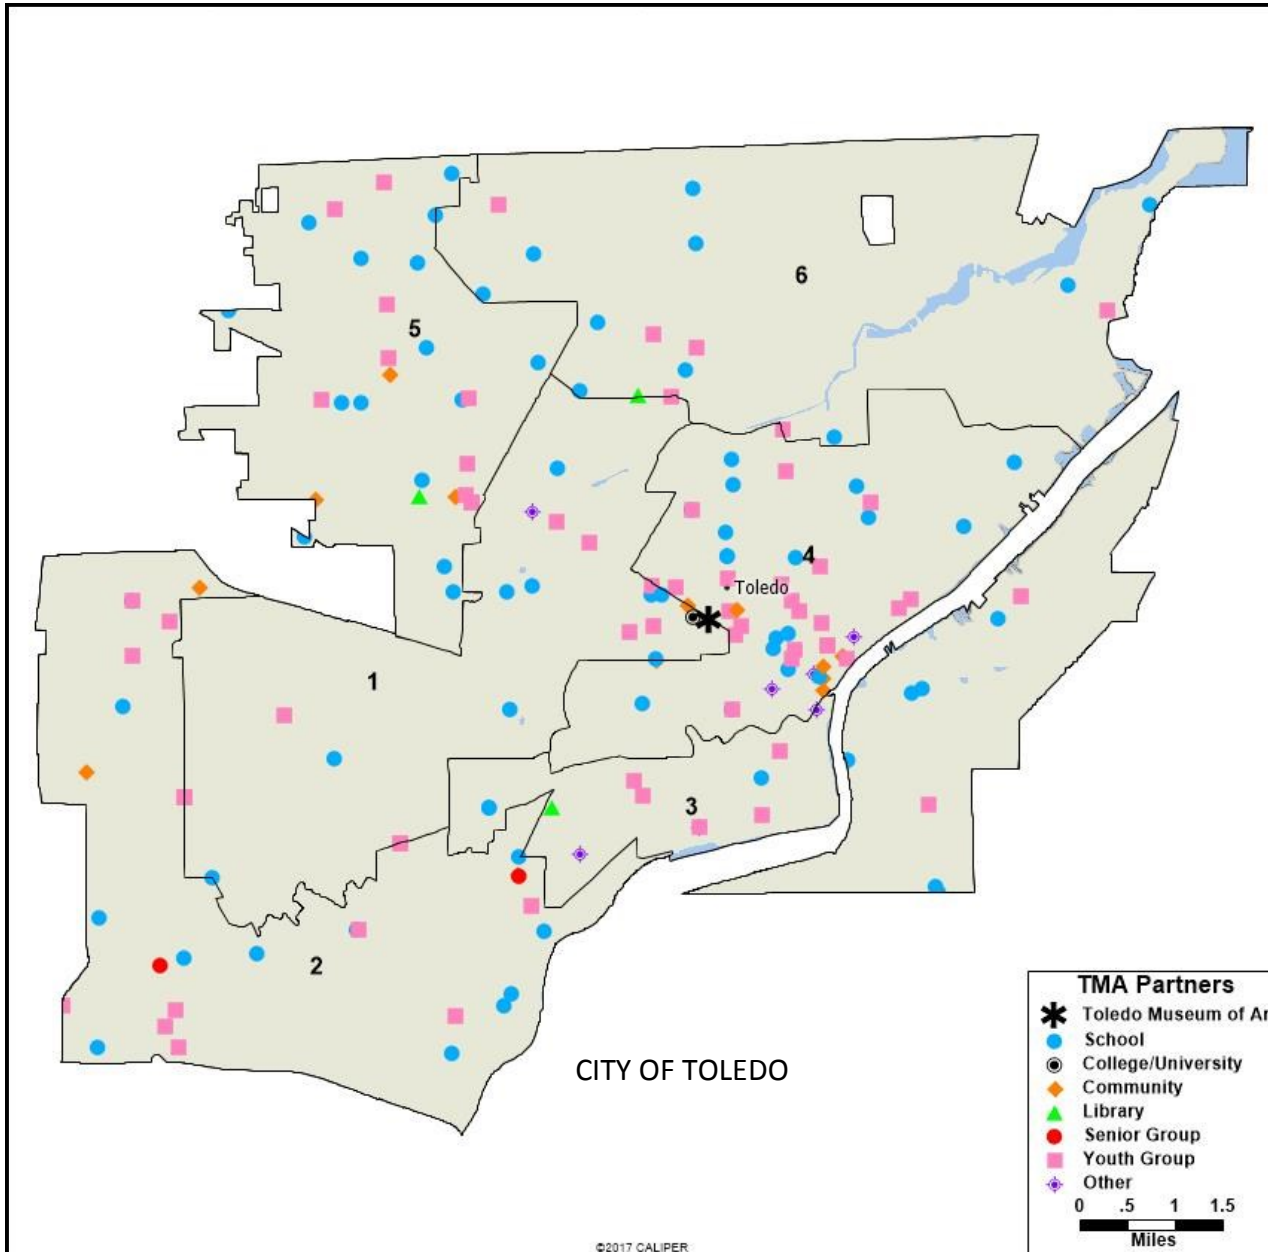

TOLEDO MUSEUM OF ART

Each symbol on the map represents one of the nearly 400 organizations served by the museum in 2017.

TOLEDO MUSEUM OF ART

The museum serves all socio-economic levels, as shown on the map below.

TOLEDO MUSEUM OF ART

Each symbol on the map represents one of the nearly 160 organizations served by the museum in 2017 in the city of Toledo. Please see next page for detailed list by city council district.