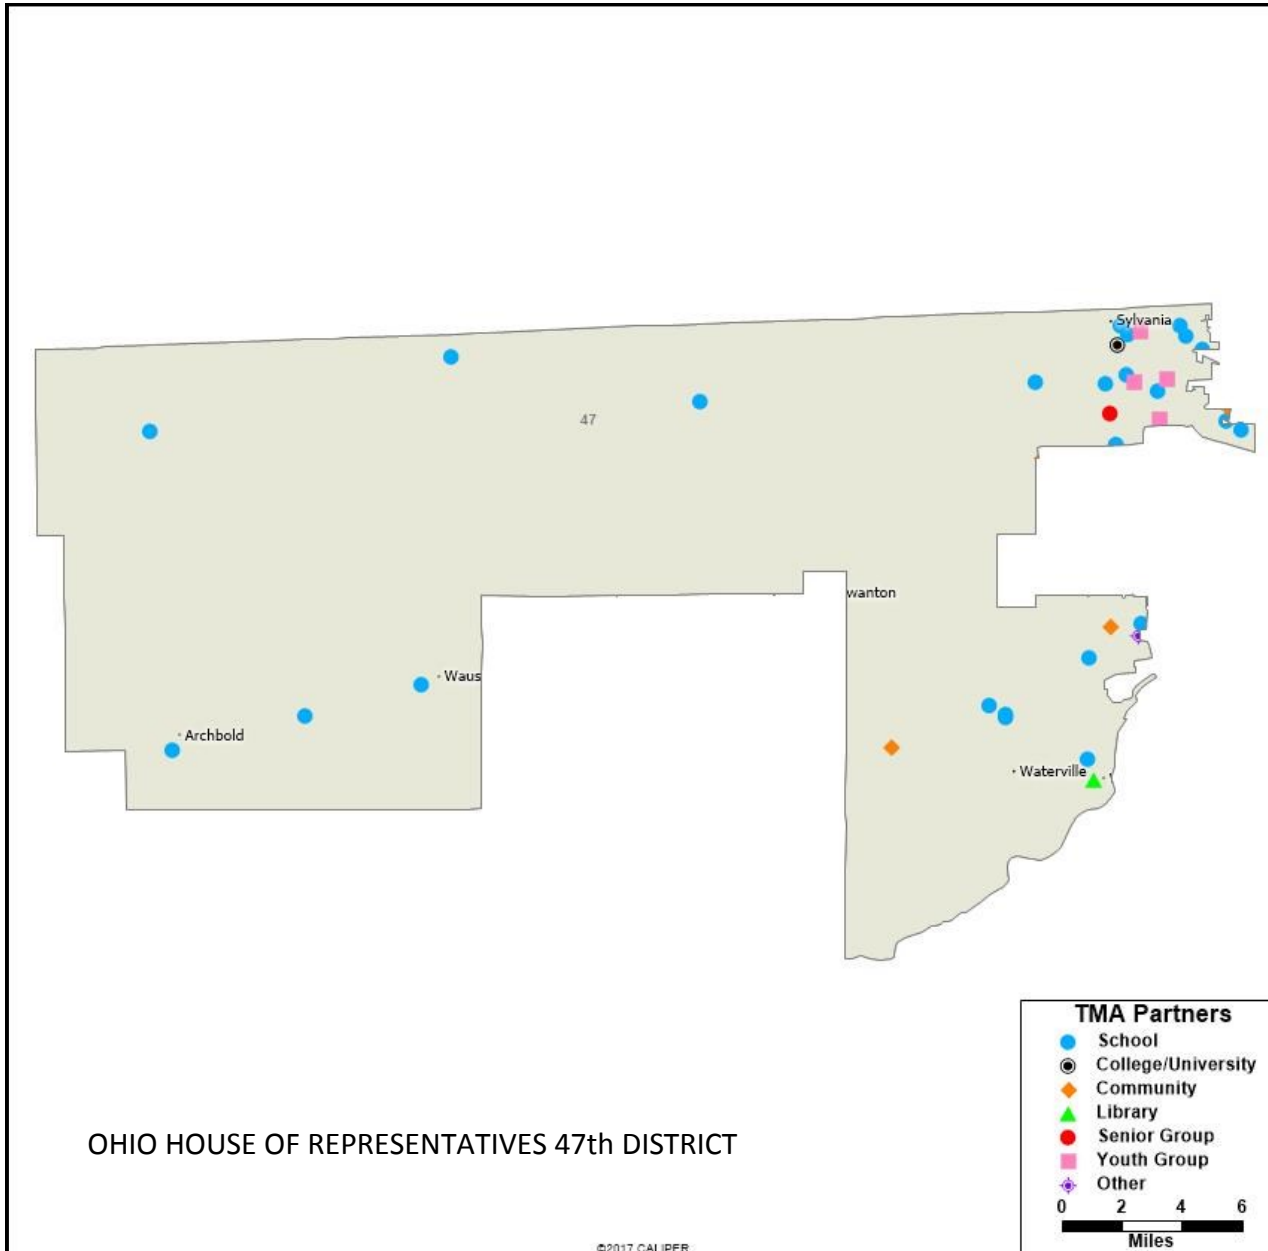

TOLEDO MUSEUM OF ART

Each symbol on the map represents one of the 32 organizations served by the museum in 2017 in the Ohio House of Representatives 47th District. See next page for detailed list.

- Anthony Wayne High School
- Anthony Wayne Jr High School
- Arbor Hills Jr High School
- Arbors at Sylvania
- Archbold High School
- Bittersweet Farms
- Boy Scouts of America - Erie Shores Council
- Central Trail Elementary
- Children's Discovery Center
- Classical Conversations of Wauseon
- Dana Holding Corporation
- Evergreen Elementary
- Fayette Jr. High School
- Gan Yeladim Preschool
- Kindercare- Holland
- Kindercare- Sylvania
- Lial Catholic School
- Lourdes University
- Maplewood School
- McCord Jr. High School
- Monclova Christian Academy
- New Horizons Academy at Sara's Garden
- Ottawa Hills
- Pettisville School
- St. Joseph School Sylvania
- Stranahan Elementary
- Sunshine, Inc.
- Sylvania Southview High School
- Toledo Islamic Academy
- Us Together
- Waterville Branch Library
- Waterville Primary