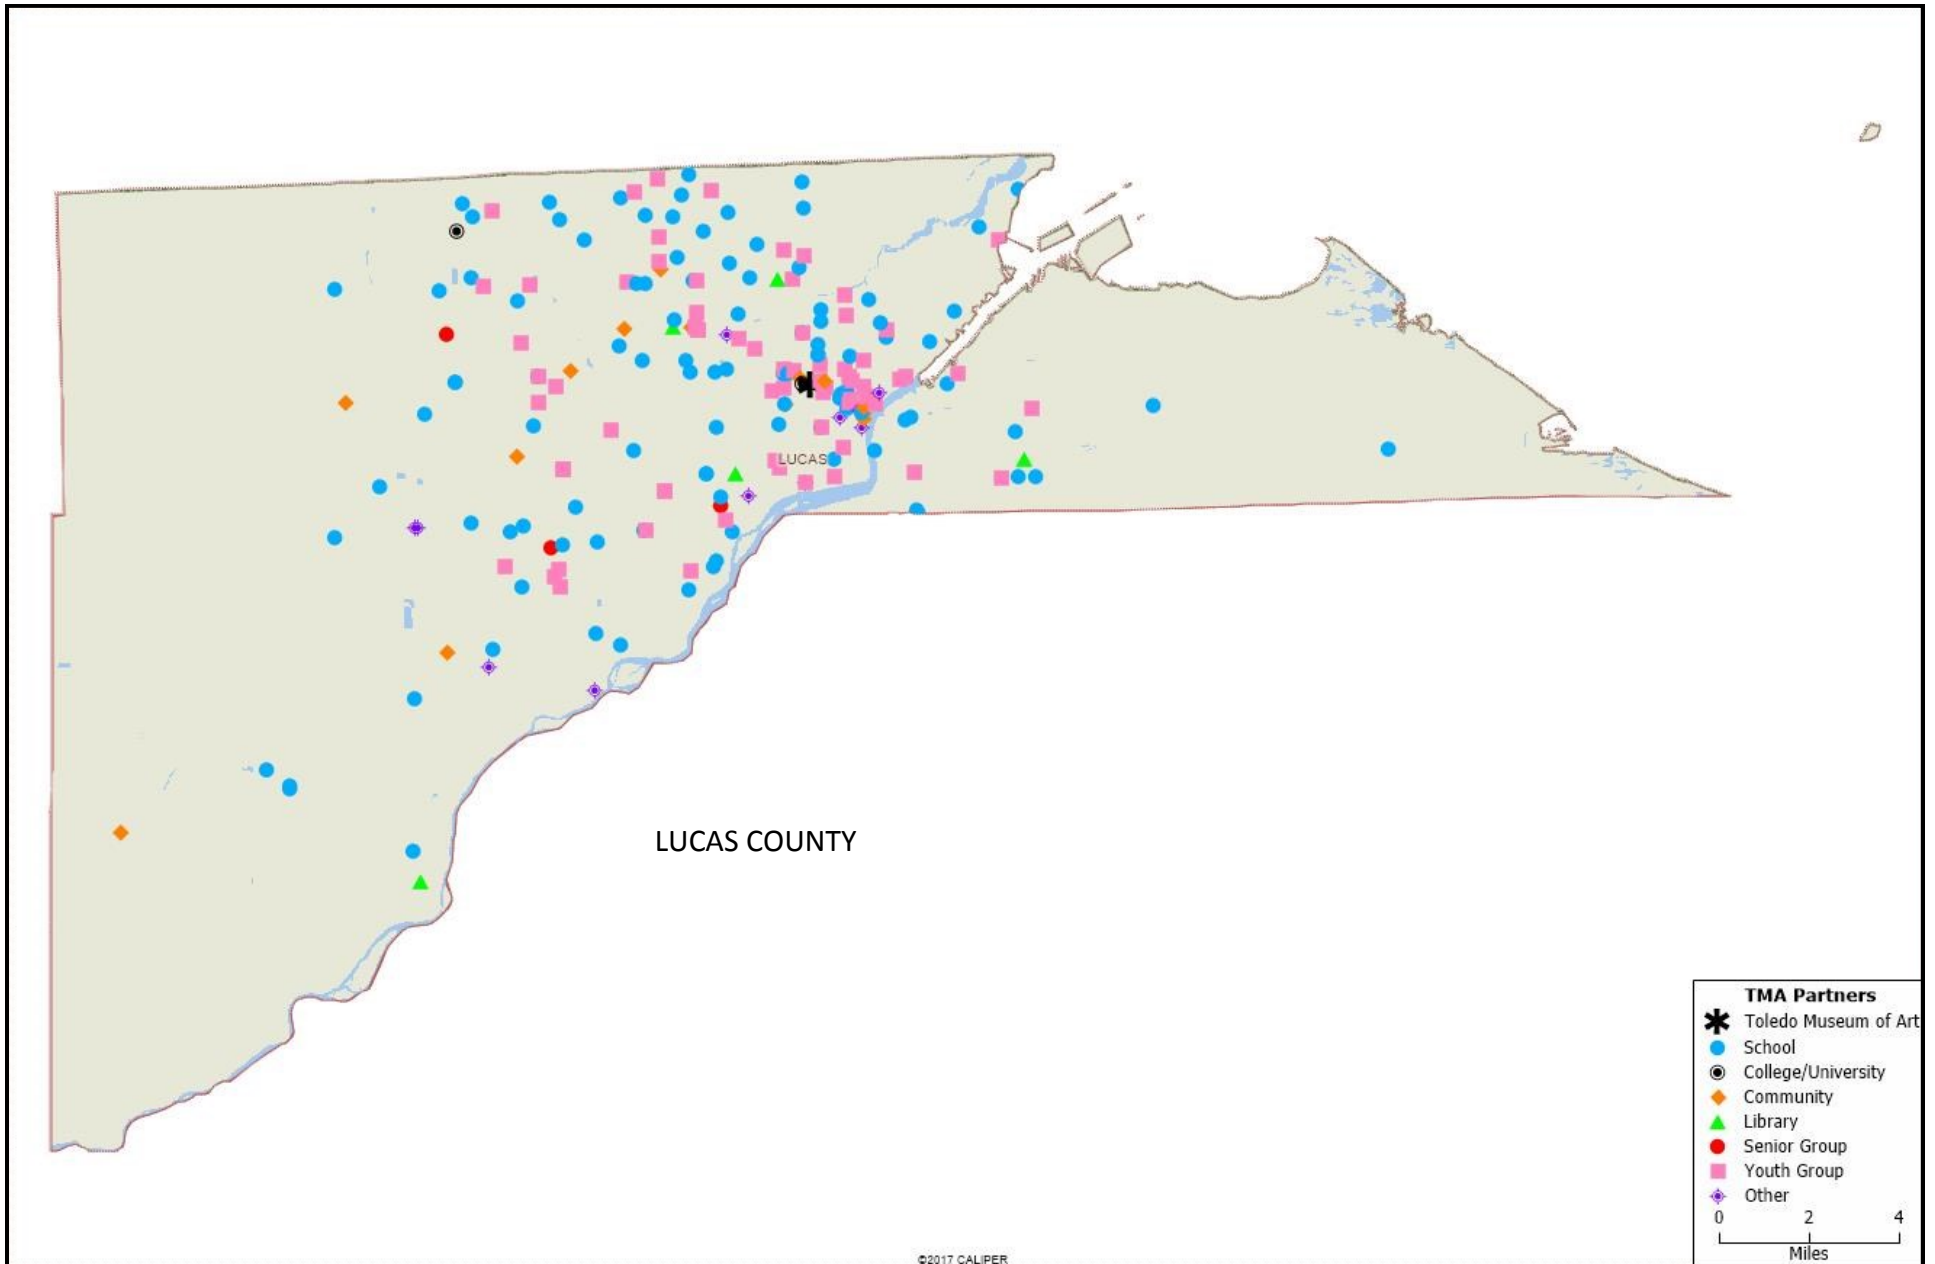

(continued)

TOLEDO MUSEUM OF ART

Organizations served by the museum in the city of Toledo in 2017.

CITY COUNCIL DISTRICT 5

(continued)

NAMI (National Alliance for Mental Illness)
Noah's Ark Child Development Center
Notre Dame Academy
Old Orchard Elementary
Old Orchard Parent Group
Ottawa Hills Parent group
Our First love
Sanger Library
St. Ursula Academy
Start High School
Toddler Tech
Us Together
YMCA - DeVeaux

CITY COUNCIL DISTRICT 6

Edgewater School
Educare Academy
Greenwood Elementary
Happiness Is
Jackman Elementary
Larchmont Elementary
Leverette Elementary
Lighthouse Childcare
Little Generation Daycare
Longfellow School
Ottawa River Elementary
Regina Coeli School
St. Catherine North Community Catholic School (Early Childhood Education Center)
Washington Junior High
Wernert
West Toledo Branch Library
Whittier School

TOLEDO MUSEUM OF ART

Each symbol on the map represents one of the more than 200 organizations served by the museum in Lucas County in 2017. See next page for detailed list.

TOLEDO MUSEUM OF ART

Organizations served by the museum in Lucas County in 2017.