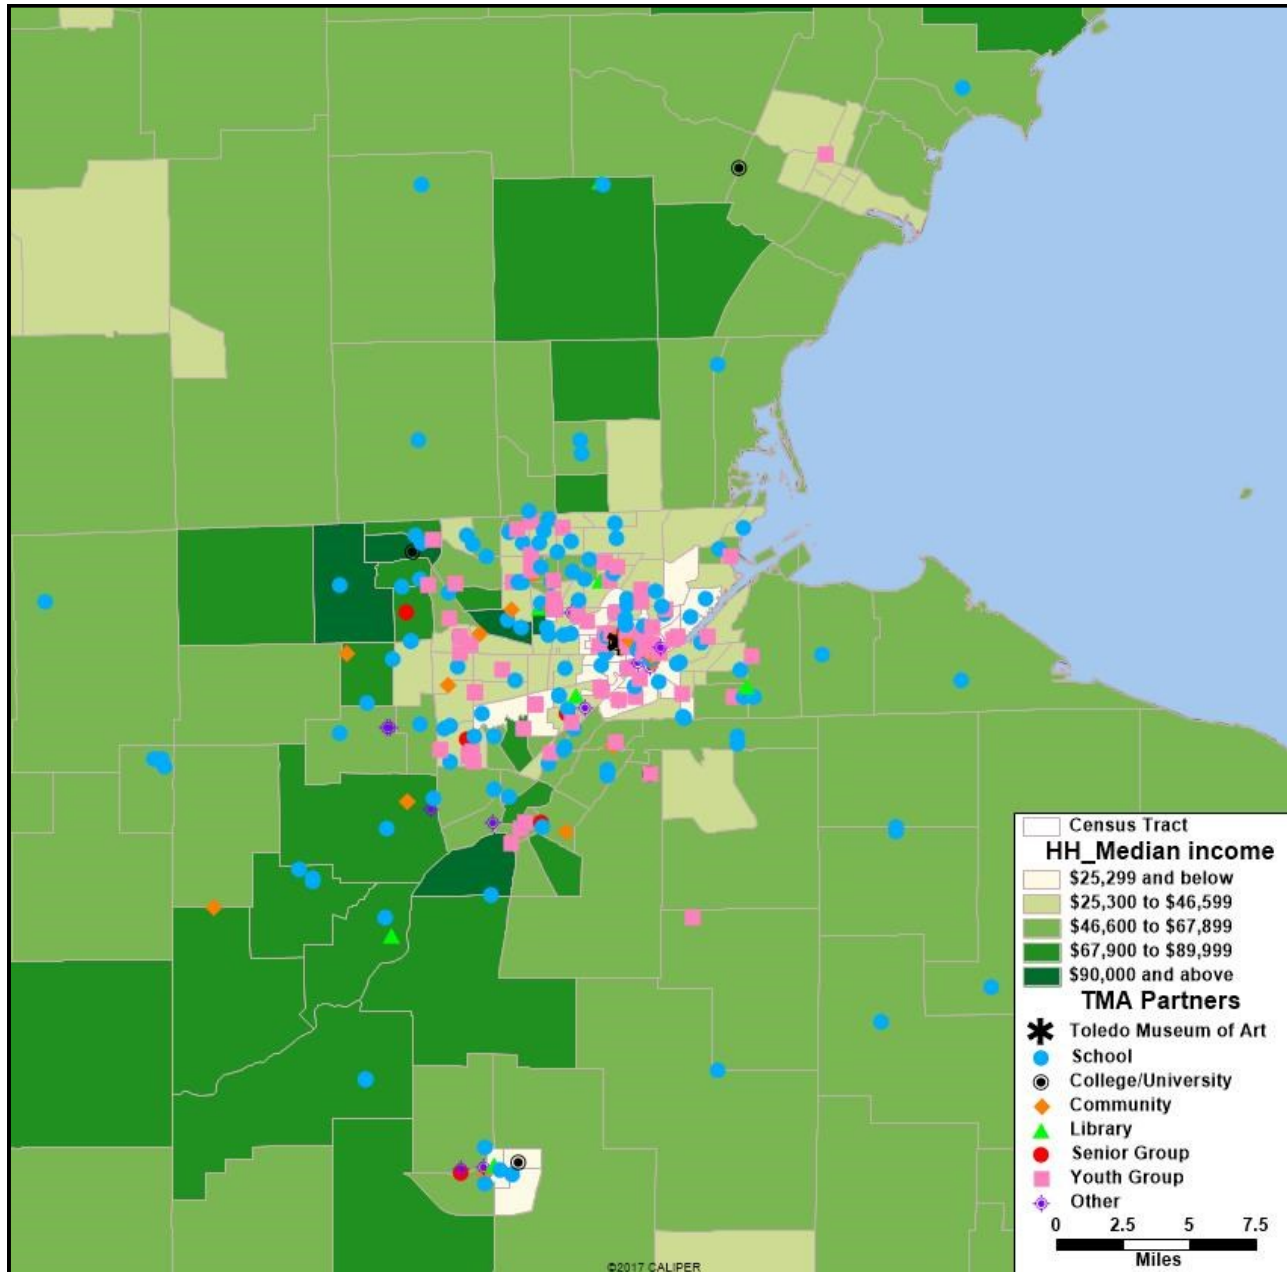

TOLEDO MUSEUM OF ART

Each symbol on the map represents one of the nearly 400 organizations served by the museum in 2017.

TOLEDO MUSEUM OF ART

The museum serves all socio-economic levels, as shown on the map below.

TOLEDO MUSEUM OF ART

Each symbol on the map represents one of the nearly 160 organizations served by the museum in 2017 in the city of Toledo. Please see next page for detailed list by city council district.

TOLEDO MUSEUM OF ART

Organizations served by the museum in the city of Toledo in 2017.

CITY COUNCIL DISTRICT 1

A Mother's Love
Adventure Camp-Monroe St Neighborhood Center
Boys and Girls Clubs: Homer Hanum
Genesis Place Child Care
Gesu
Imagine Clay Avenue Community School
Jobst Vascular
Keyser Elementary
Learners for Life
Learning Ladders
Martin Luther King, Jr. Academy for Boys
Monroe Street Neighborhood Center
Ms Cathy's Preschool
Reynolds Elementary
Robinson Elementary
St. Francis deSales High School
Toledo Early College High School
Toledo Technology Academy
University of Toledo