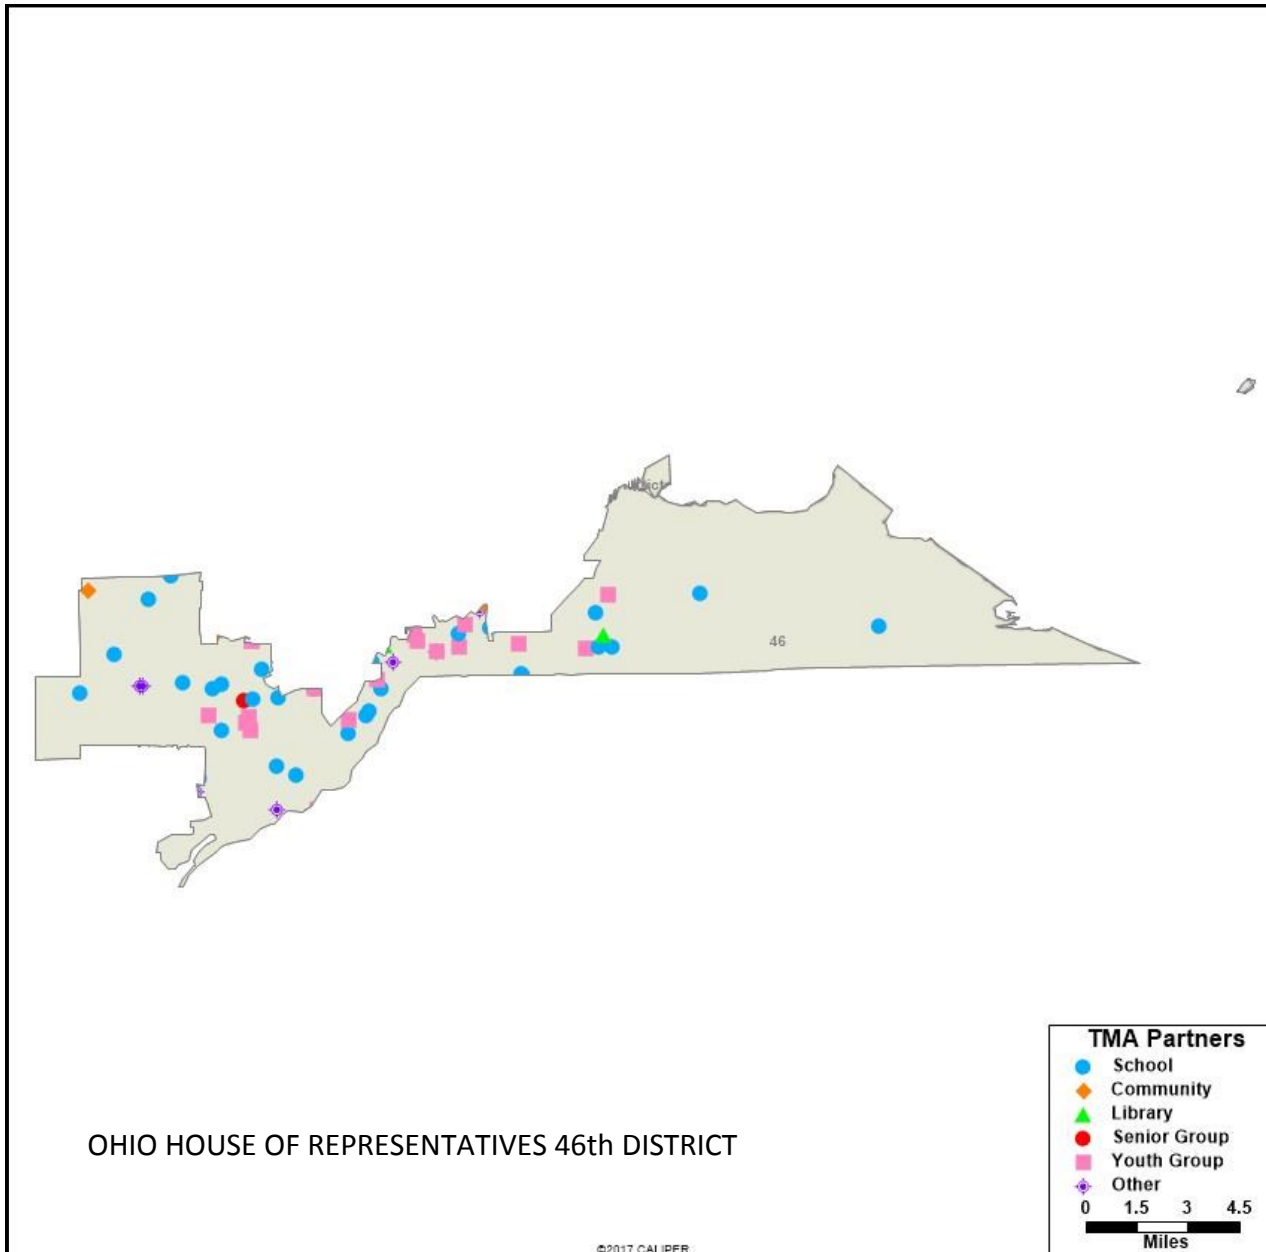

Little Generation Daycare

Love n' Learn Preschool

Noah's Ark Child Development Center

St. Catherine North Community Catholic

School (Early Childhood Education Center)

Toddler Tech

YMCA - DeVeaux

TOLEDO MUSEUM OF ART

Each symbol on the map represents one of the 50 organizations served by the museum in 2017 in the Ohio House of Representatives 46th District. See next page for detailed list.

TOLEDO MUSEUM OF ART

Organizations served by the museum in Ohio House of Representatives 46th District in 2017