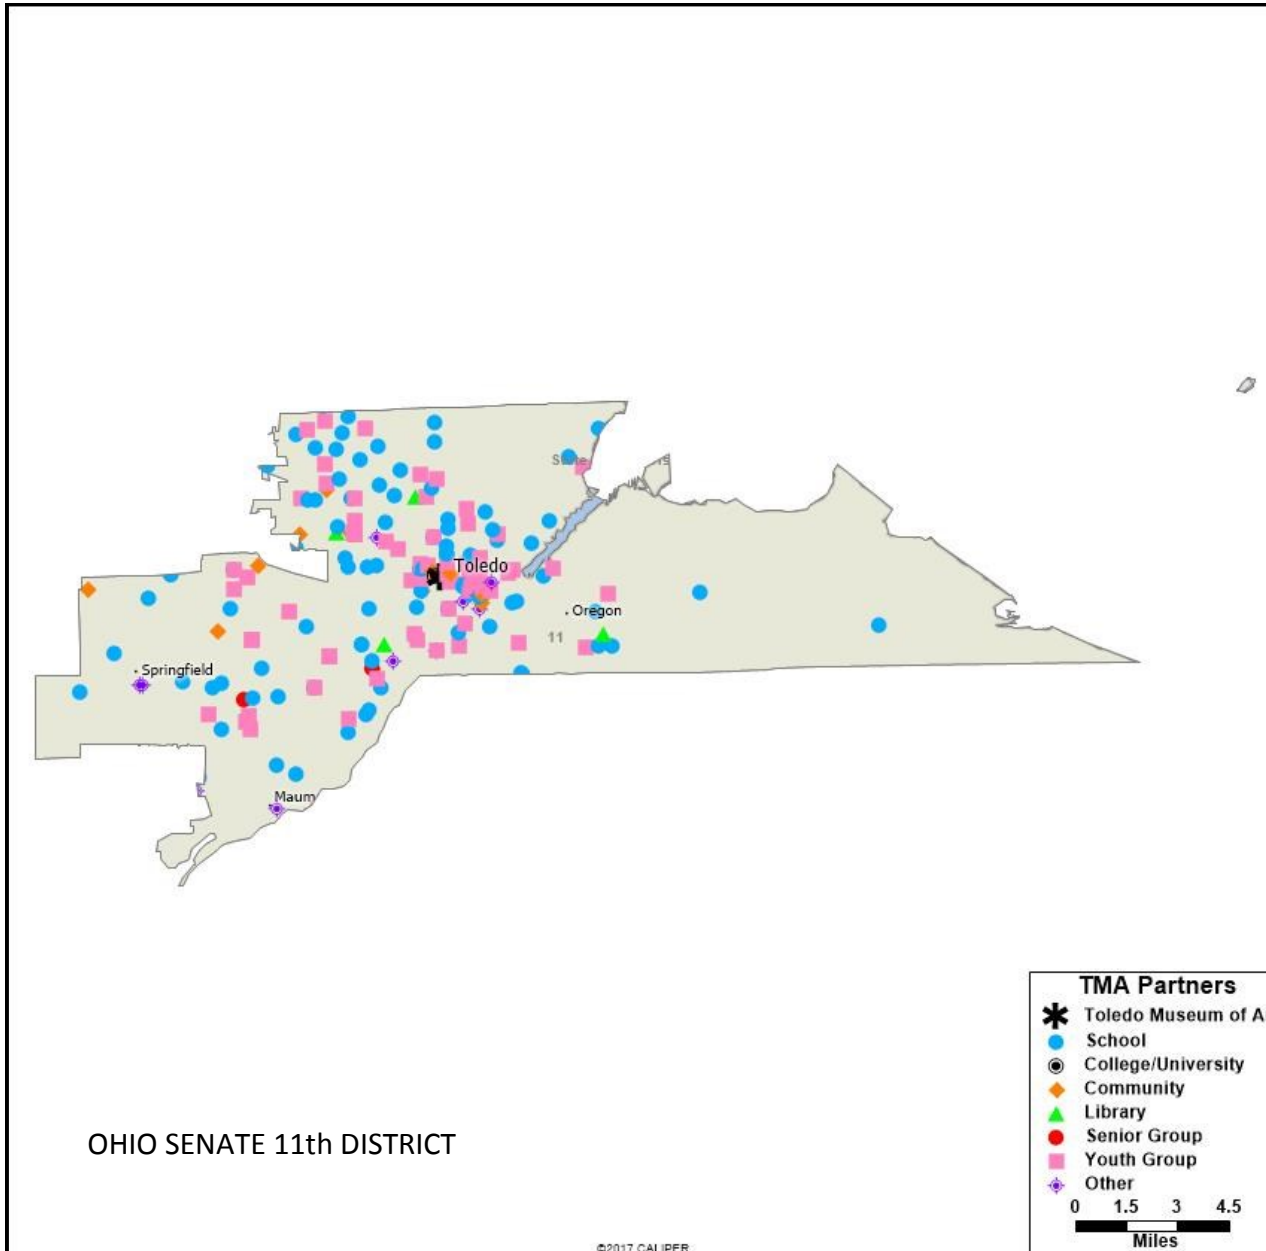

TOLEDO MUSEUM OF ART

Each symbol on the map represents one of the 173 organizations served by the museum in 2017 in the Ohio Senate 11th District. See next page for detailed list.