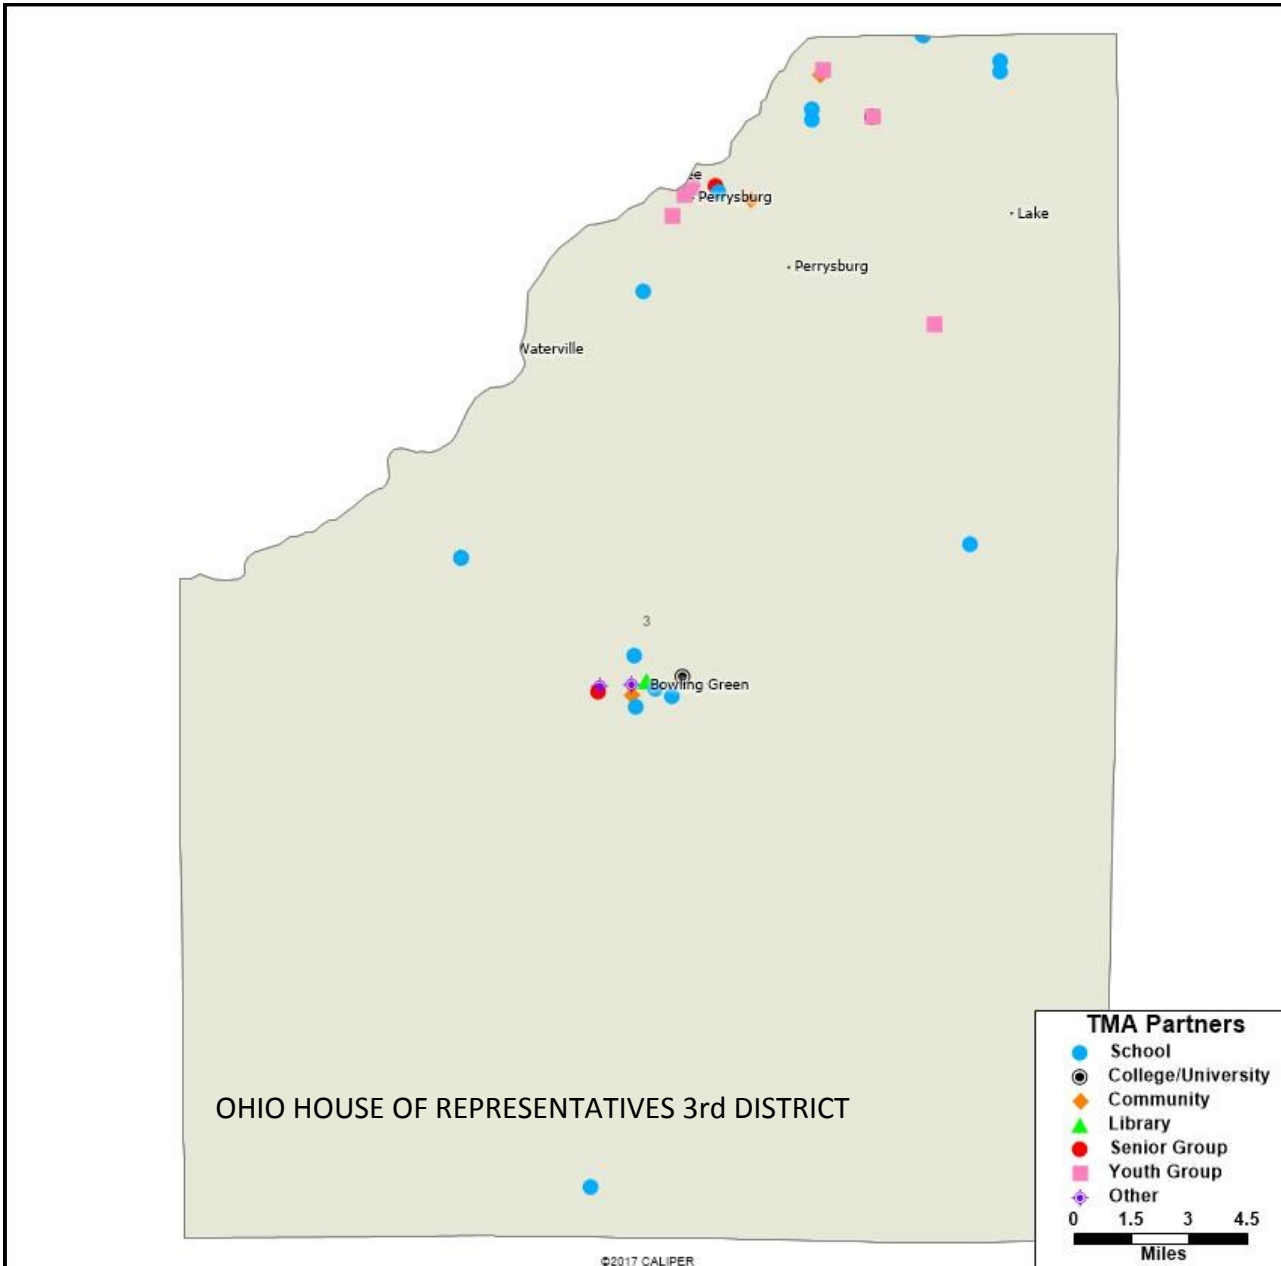

St. Joan of Arc
St. John's Academy
St. Joseph School Sylvania
St. Ursula Academy
Starr Elementary
Start High School
Stranahan Elementary
Sylvania Southview High School
Toledo Christian
Toledo Early College High School
Toledo Islamic Academy
Toledo School for the Arts
Toledo Technology Academy
TPS Gifted and Talented Program
Trinity Lutheran School
Waite High School
Washington Junior High
Waterville Primary
Wernert
West Side Montessori Center
Westside Montessori
Whittier School
Wildwood Environmental Academy
Woodward High School

SENIOR GROUPS

Arbors at Sylvania
ML Hunt Senior Center
Swan Creek Retirement Village

YOUTH GROUPS

A Mother's Love
A Promising Tomorrow
Adelante Latino Resource Center
Adventure Camp-Monroe St Neighborhood Center
Amazing Grace

TOLEDO MUSEUM OF ART

Each symbol on the map represents one of the 33 organizations served by the museum in 2017 in the Ohio House of Representatives 3rd District.

- All Saints Catholic School
- BGSU
- Bowling Green High School
- Brookdale Senior Living- BG
- Coffee Talk @ Wood County District Public Library
- Crim
- Eastwood Middle School
- Educare Academy- Rossford
- First United Methodist Preschool – Perrysburg
- Fostoria Junior/Senior High School
- Healing Arts (Cancer Survivors/in-treatment)
- Kindercare- Perrysburg
- Kingston Residence of Perrysburg
- Montessori School of Bowling Green
- NAMI Wood County
- Northwood Elementary
- Northwood High School
- Otsego High School
- Otsego Junior High School
- Owens Community College
- Penta Career Center
- Perrysburg High School
- Perrysburg Jr. High School
- Powell Elementary
- Reading Group on Diversity in America (Wood CO. PL)
- Rossford Convention & Visitors Bureau
- St Johns Hilltop
- St Rose School
- St. Aloysius
- St. Rose Elementary
- St. Rose Parish RCIA
- Wood Lane Residential
- YMCA Owens - Child Development Center