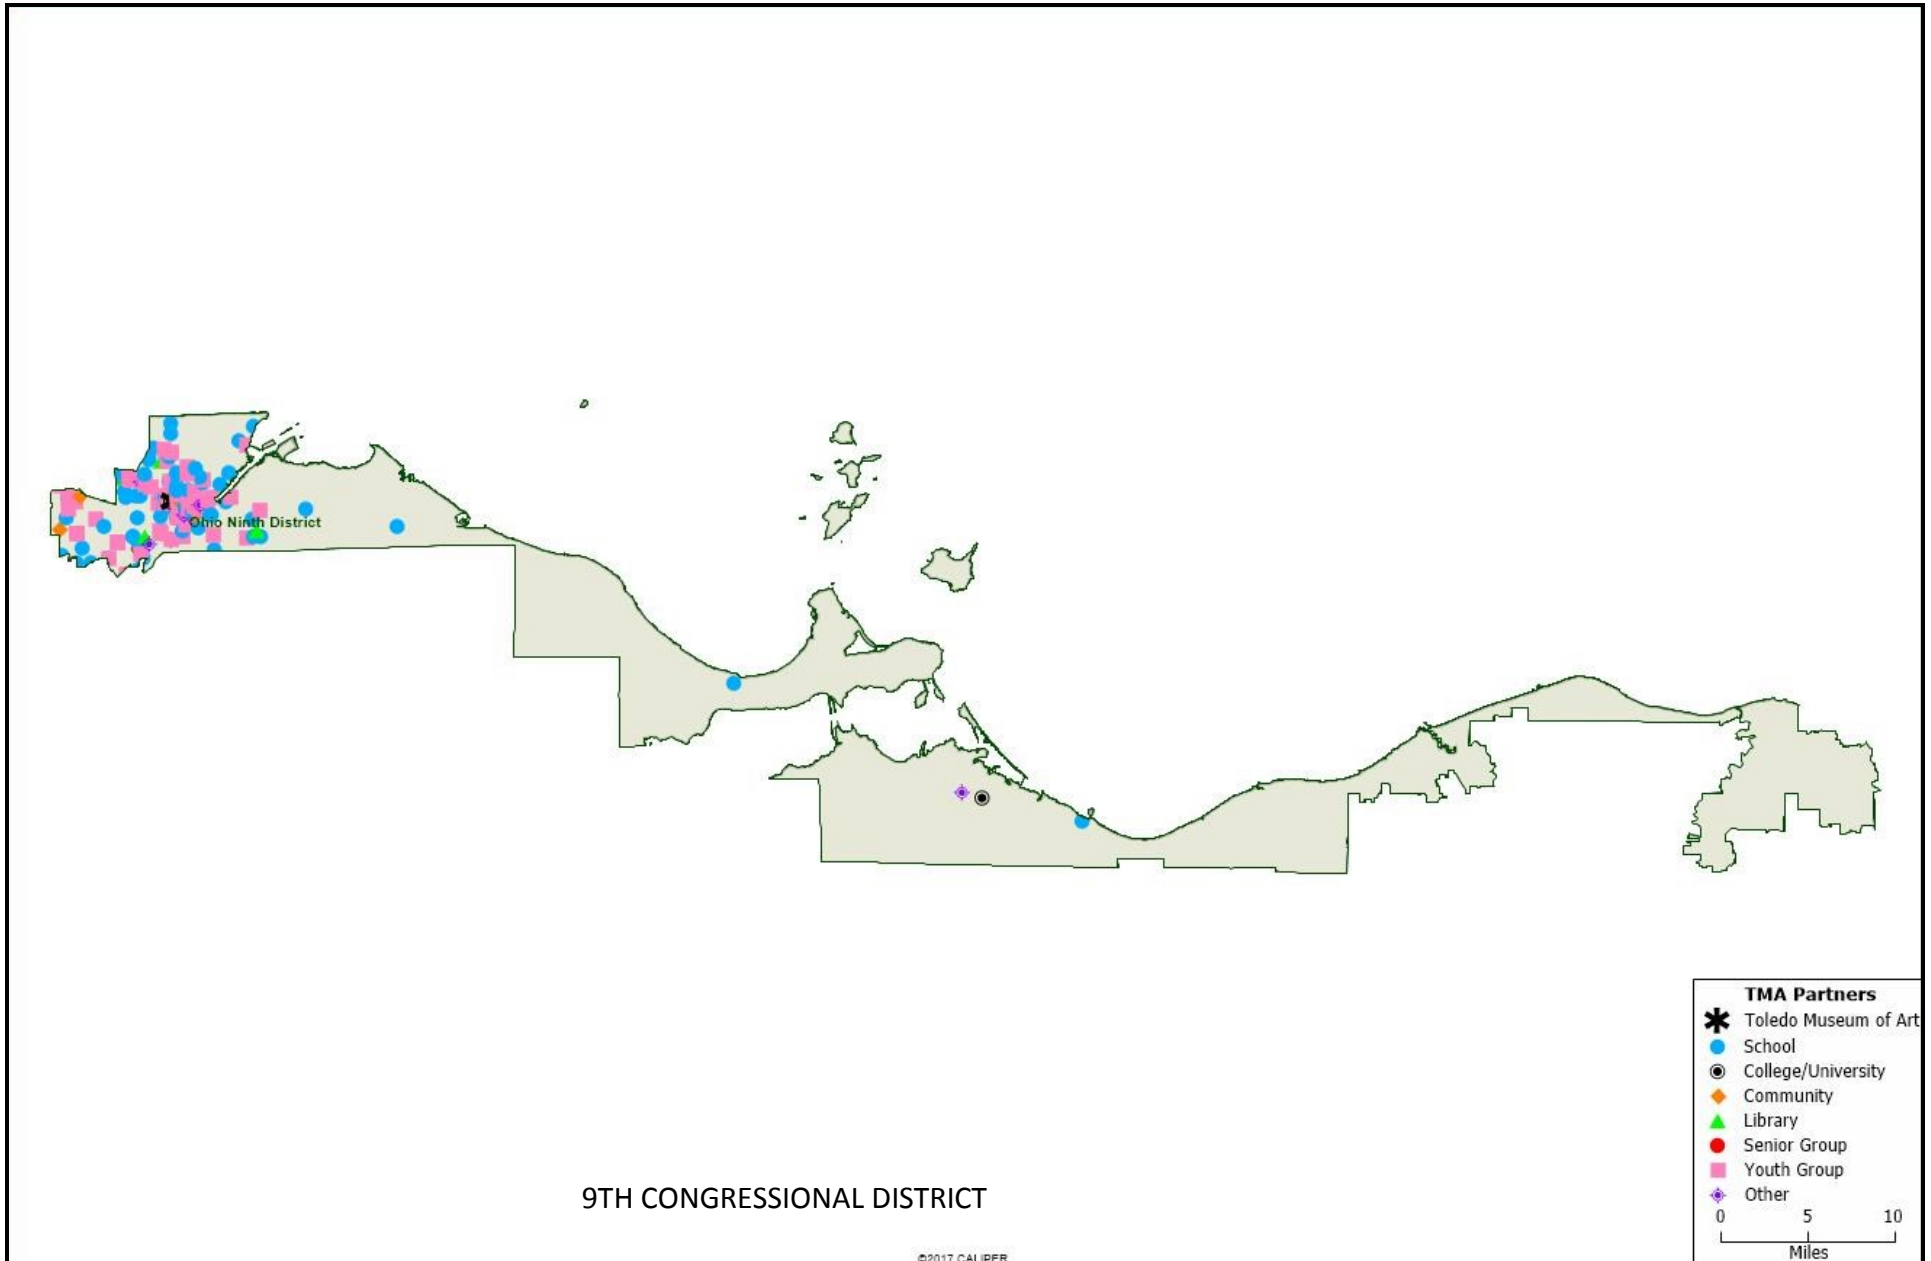

TOLEDO MUSEUM OF ART

Each symbol on the map represents one of the 140 organizations served by the museum in Ohio's 9th Congressional District in 2017. See next page for detailed list.