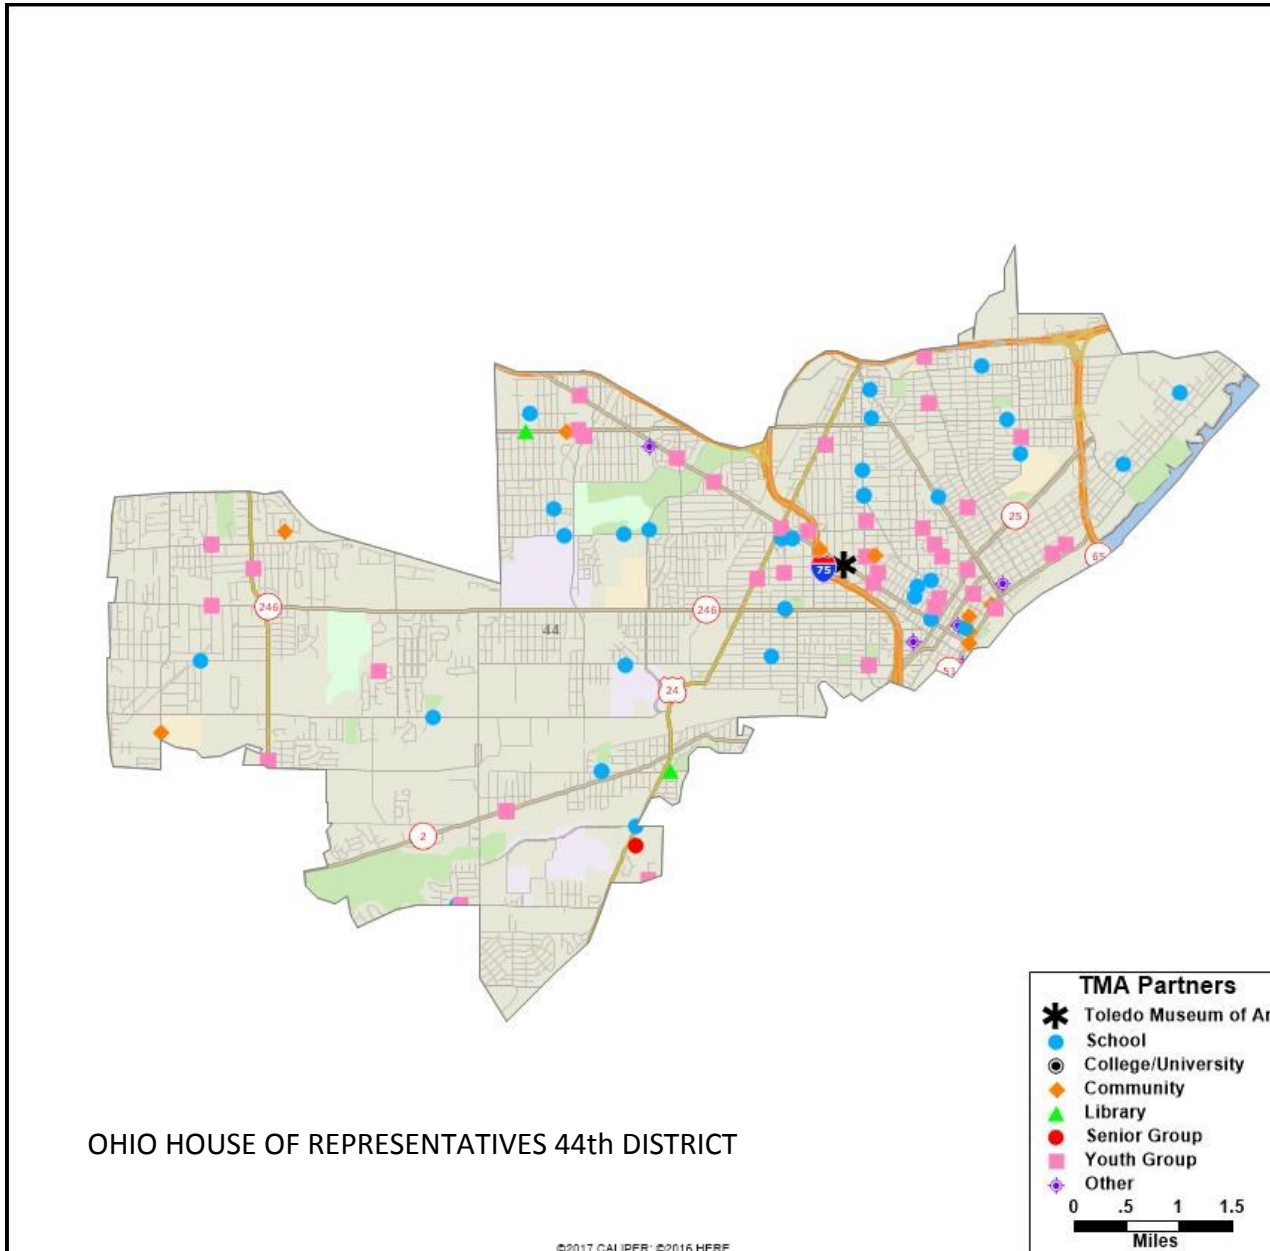

TOLEDO MUSEUM OF ART

Each symbol on the map represents one of the 33 organizations served by the museum in 2017 in the Ohio House of Representatives 3rd District.

- All Saints Catholic School
- BGSU
- Bowling Green High School
- Brookdale Senior Living- BG
- Coffee Talk @ Wood County District Public Library
- Crim
- Eastwood Middle School
- Educare Academy- Rossford
- First United Methodist Preschool – Perrysburg
- Fostoria Junior/Senior High School
- Healing Arts (Cancer Survivors/in-treatment)
- Kindercare- Perrysburg
- Kingston Residence of Perrysburg
- Montessori School of Bowling Green
- NAMI Wood County
- Northwood Elementary
- Northwood High School
- Otsego High School
- Otsego Junior High School
- Owens Community College
- Penta Career Center
- Perrysburg High School
- Perrysburg Jr. High School
- Powell Elementary
- Reading Group on Diversity in America (Wood CO. PL)
- Rossford Convention & Visitors Bureau
- St Johns Hilltop
- St Rose School
- St. Aloysius
- St. Rose Elementary
- St. Rose Parish RCIA
- Wood Lane Residential
- YMCA Owens - Child Development Center

TOLEDO MUSEUM OF ART

Each symbol on the map represents one of the more than 90 organizations served by the museum in 2017 in the Ohio House of Representatives 44th District. See next page for detailed list.