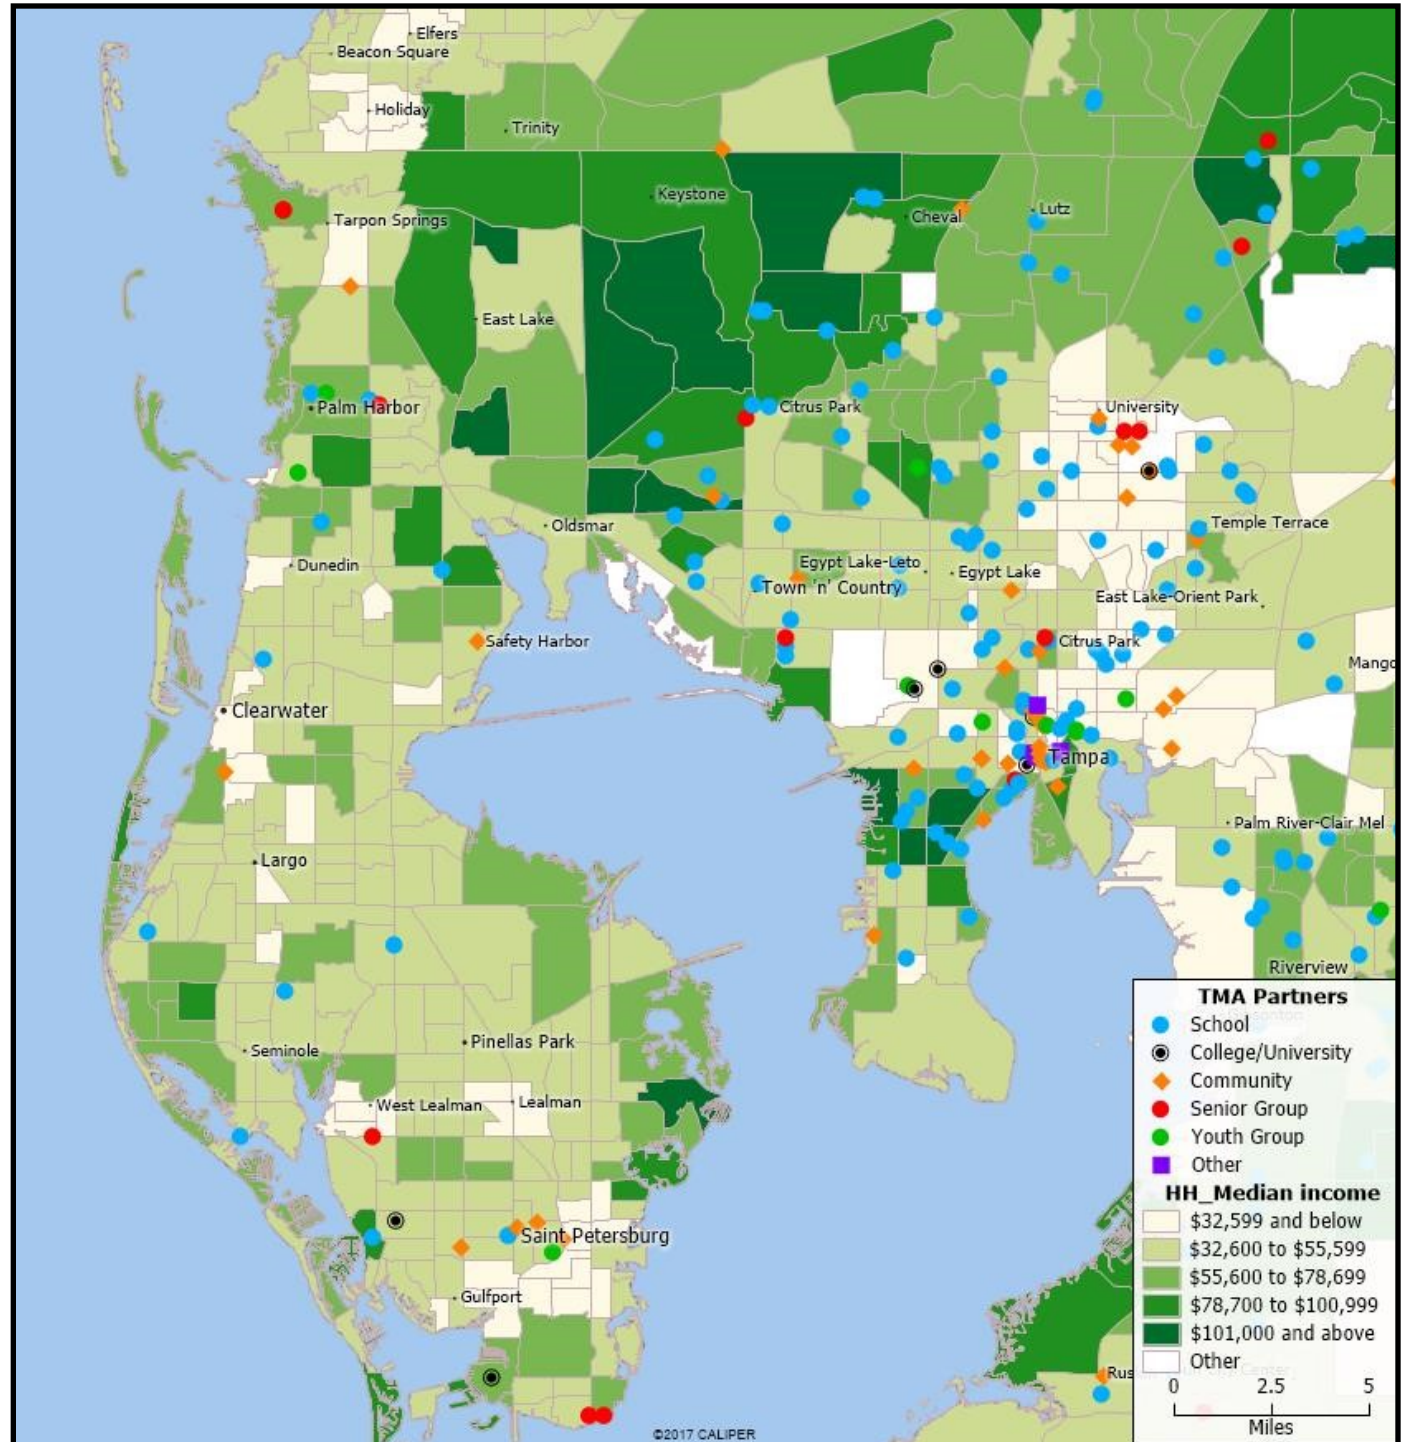

### SENIOR GROUPS

Allegro Senior Living

Arbor Terrace Citrus Park  
Arts and Antiquities Palm Harbor New-comers  
Bay Vista  
Concordia Village of Tampa  
Dazzio Art Center  
Freedom Village  
Harvesters  
Inspired Living Ivy Ridge  
Inspired Living Sun City Center  
Inspired Living Tampa  
Legacy at Highwoods Preserve  
New Tampa Seniors  
OSHER Lifelong Learning Institute at USF  
Palm Harbor Newcomers  
St. Mark Retirement Community  
The Fountains  
Westminster Suncoast Retirement Community

### OTHER

Gasparilla Festival of the Arts  
Glazer Children's Museum  
Stageworks Theatre  
Lucky Cat Yoga

The Tampa Museum of Art serves across the socio-economic spectrum, as this map of household median income by U.S. census tract shows.