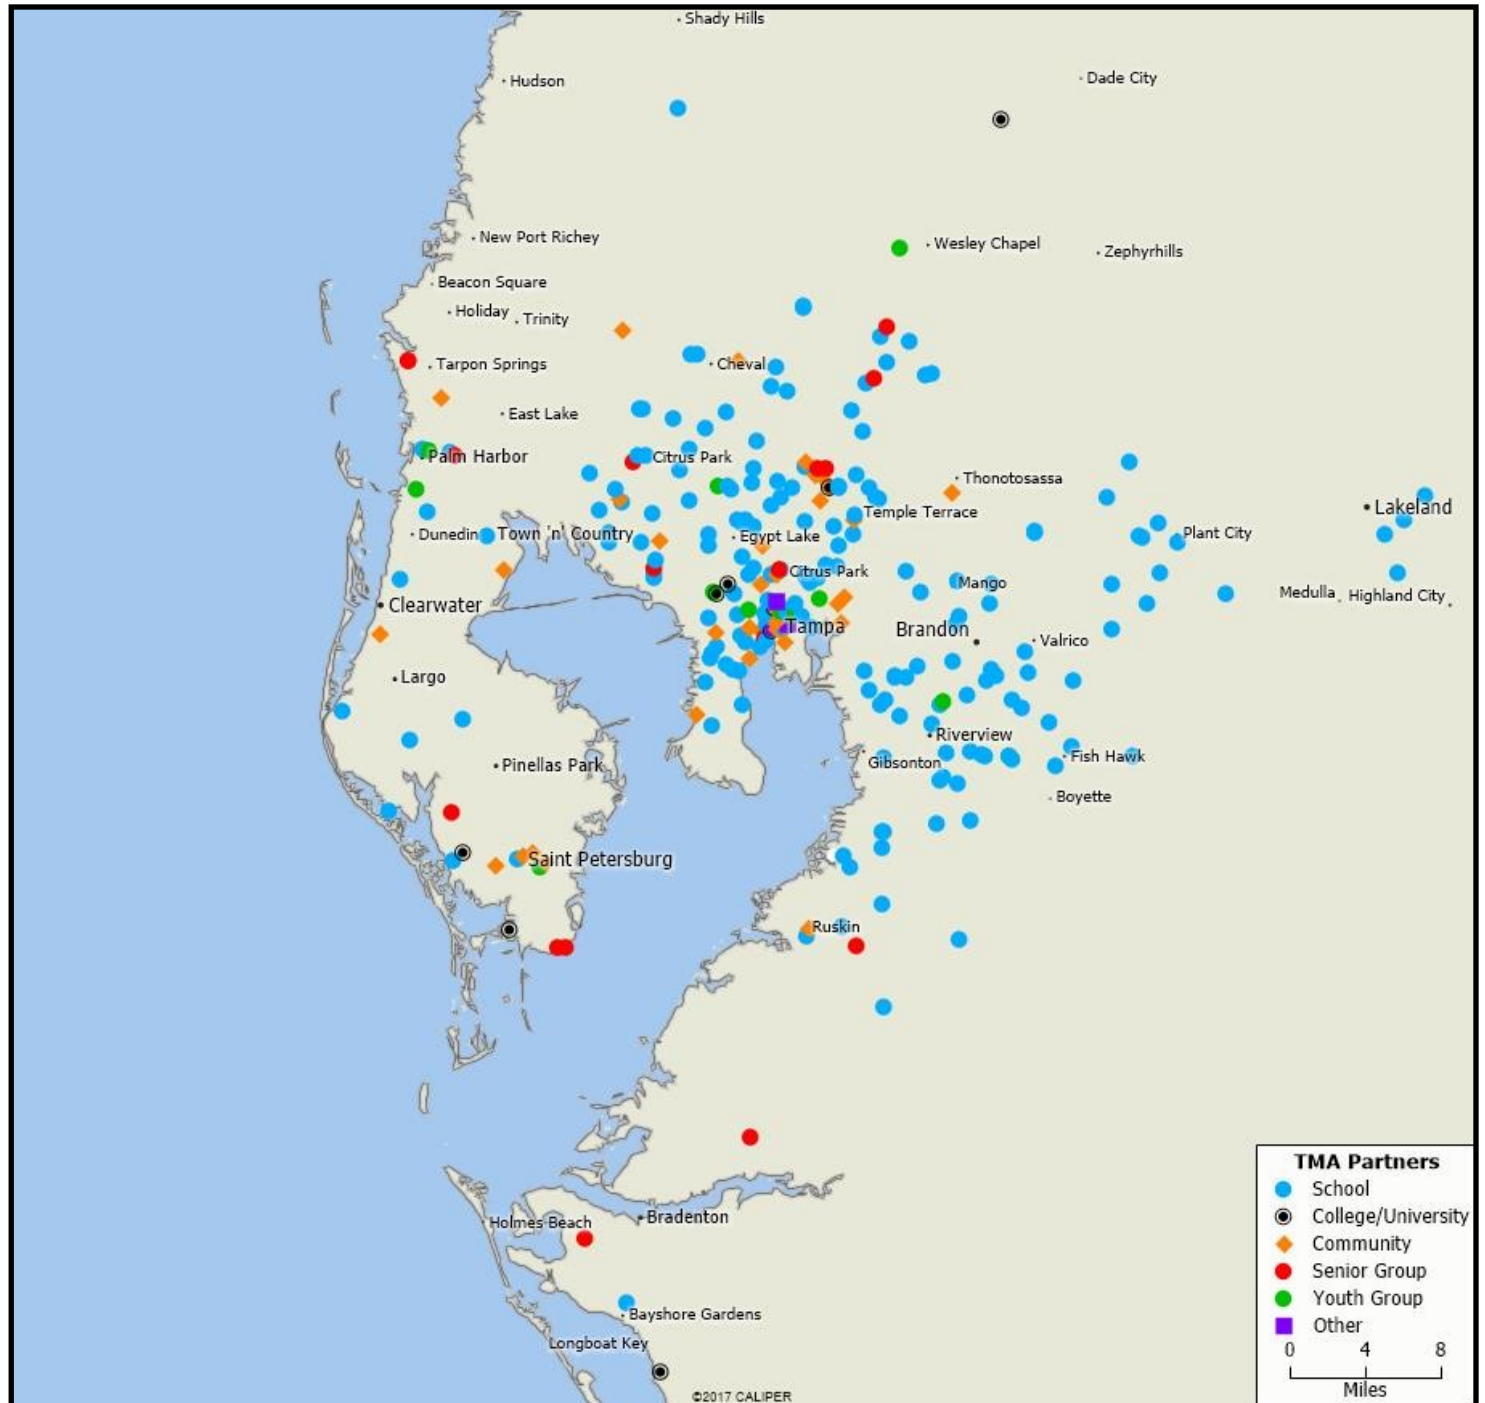

The Tampa Museum of Art partners with nearly 300 organizations in the state of Florida as well as several in other states.

Please see following pages for city, county, state legislature, and congressional maps, as well as a map showing median household income by census tract.