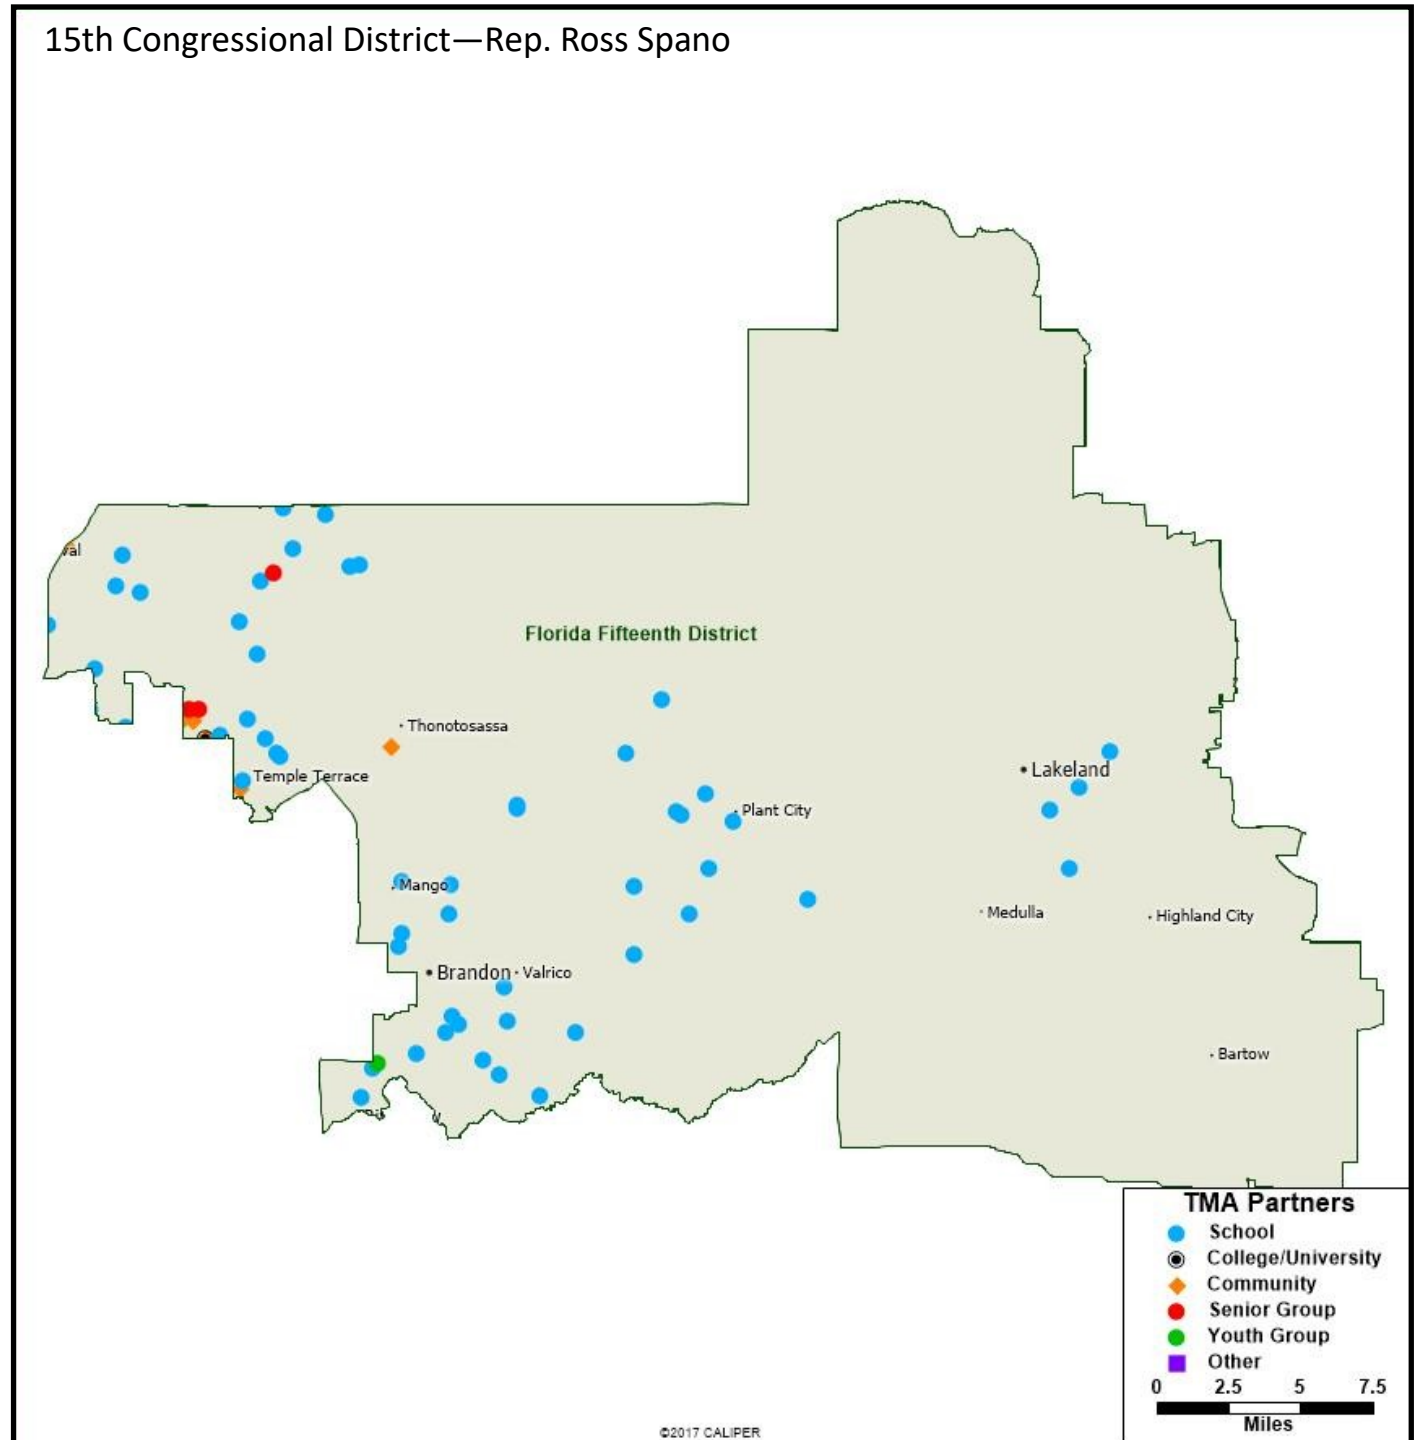

### **OTHER**

Gasparilla Festival of the Arts  
Glazer Children's Museum  
Lucky Cat Yoga  
Stageworks Theatre

Please see next page for detailed list of organizations served in Florida's 15th Congressional District.