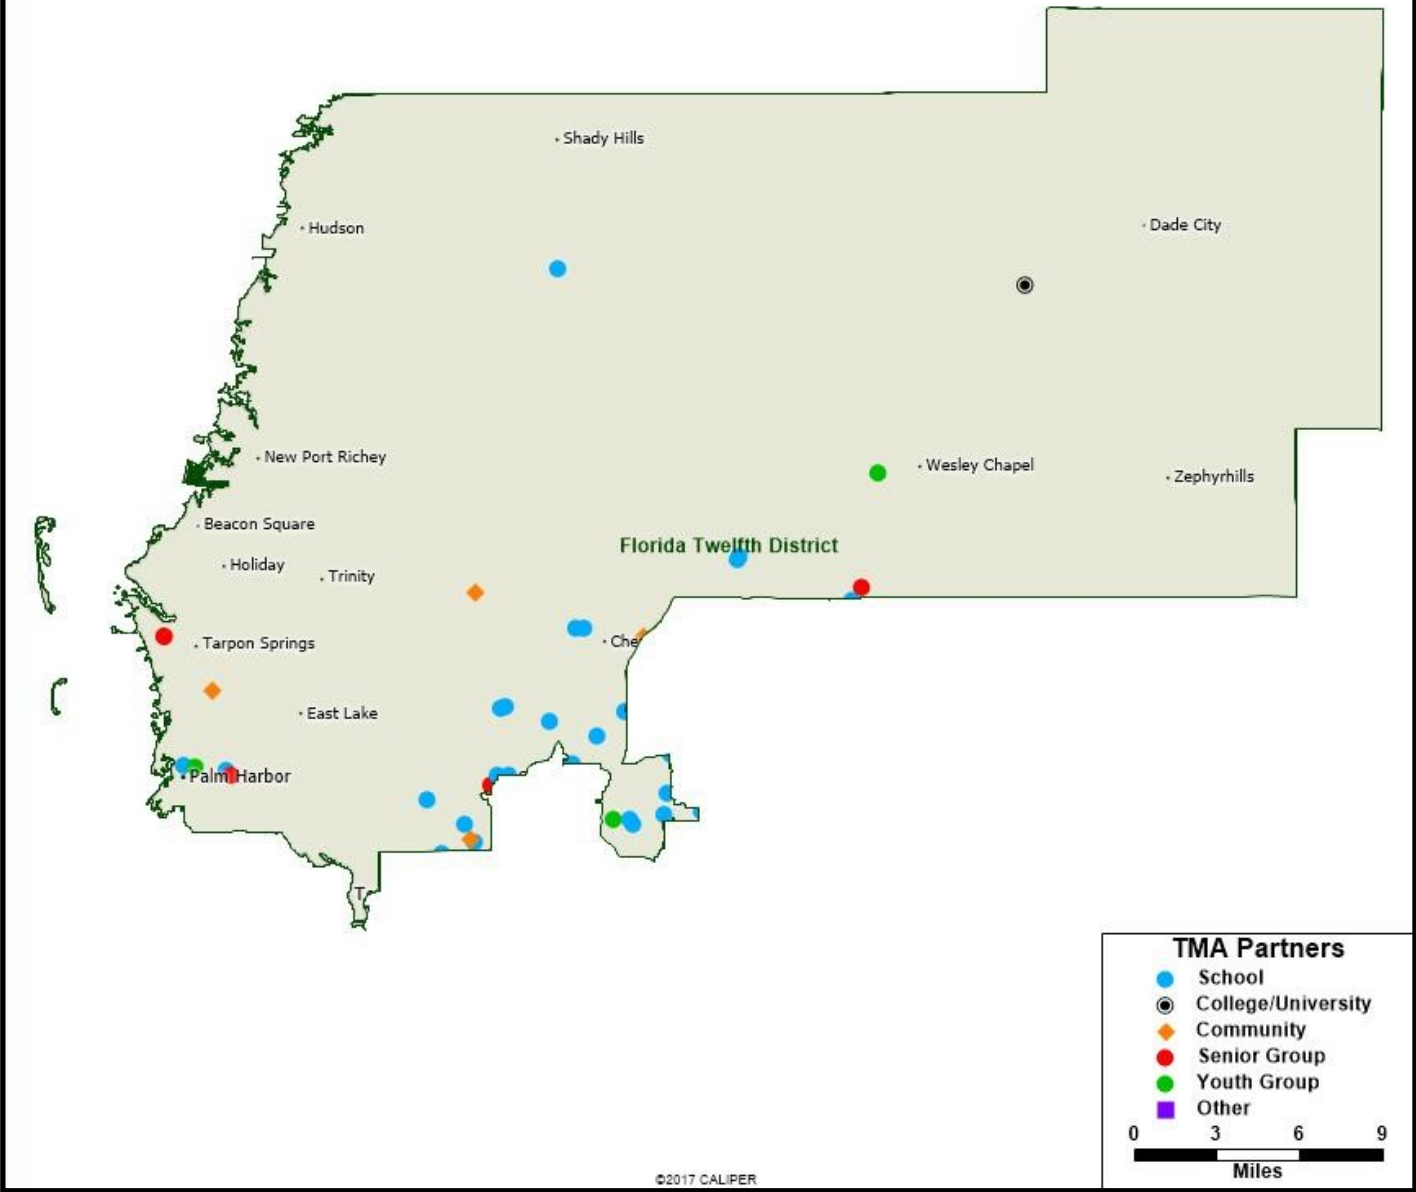

Please see next page for detailed list of organizations served in Florida's 12th Congressional District.

12th Congressional District—Rep. Gus Bilirakis