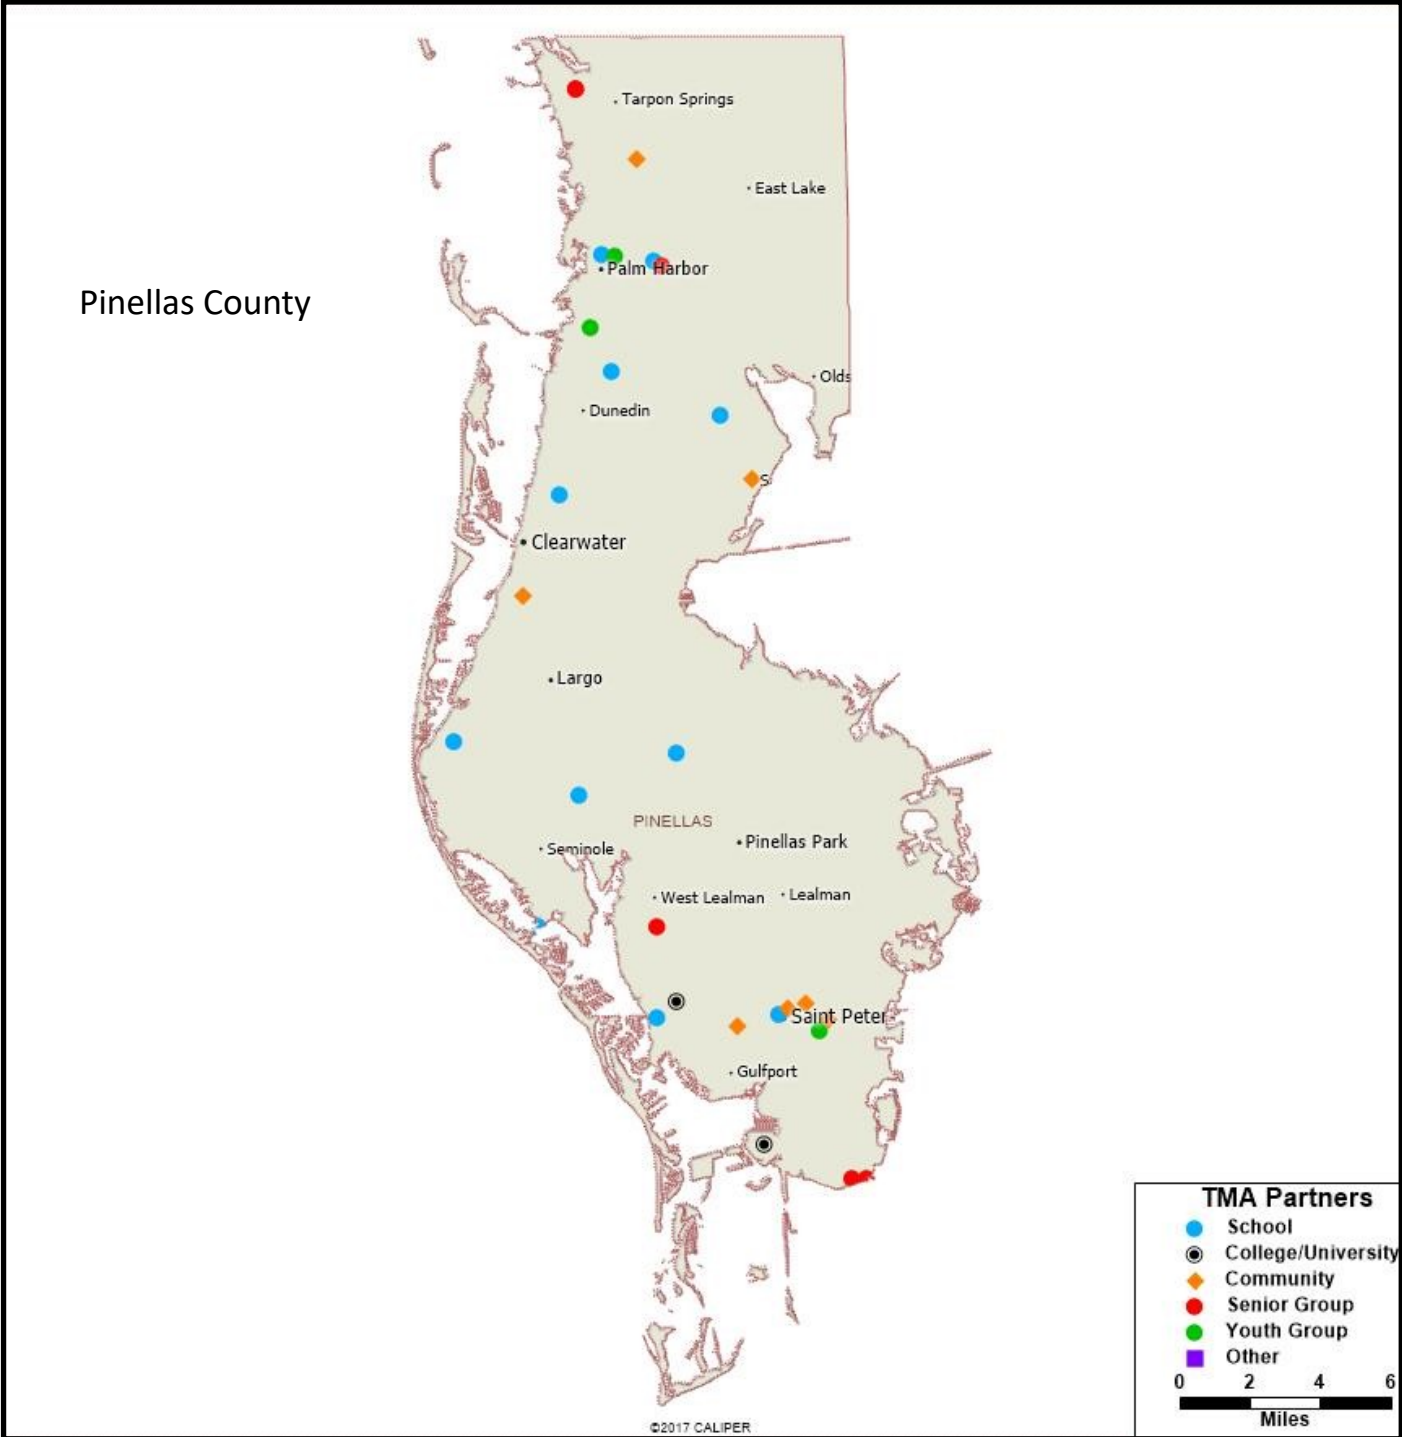

The museum partners with 29 organizations in Pinellas County. Please see next page for detailed list.

Pinellas County