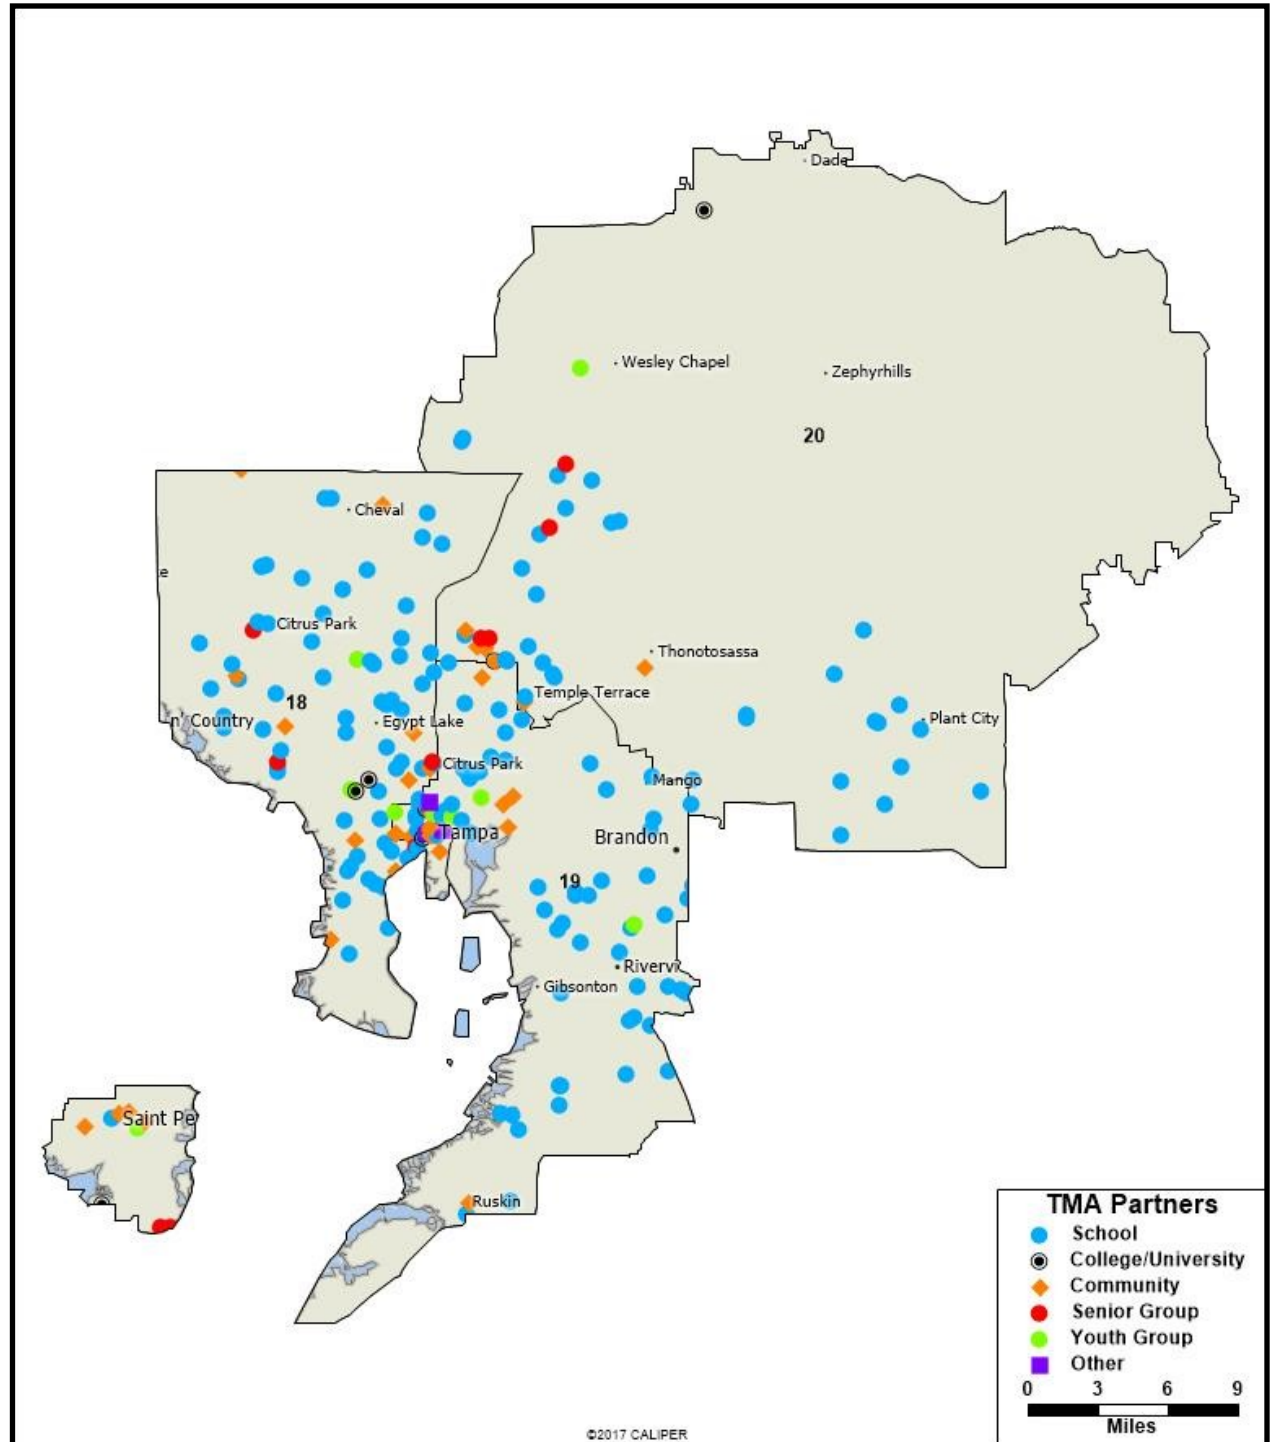

Please see next page for detailed list of organizations served in **Florida Senate** districts 18, 19, and 20.

18: Janet Cruz

19: Darryl Ervin Rouson

20: Tom Lee