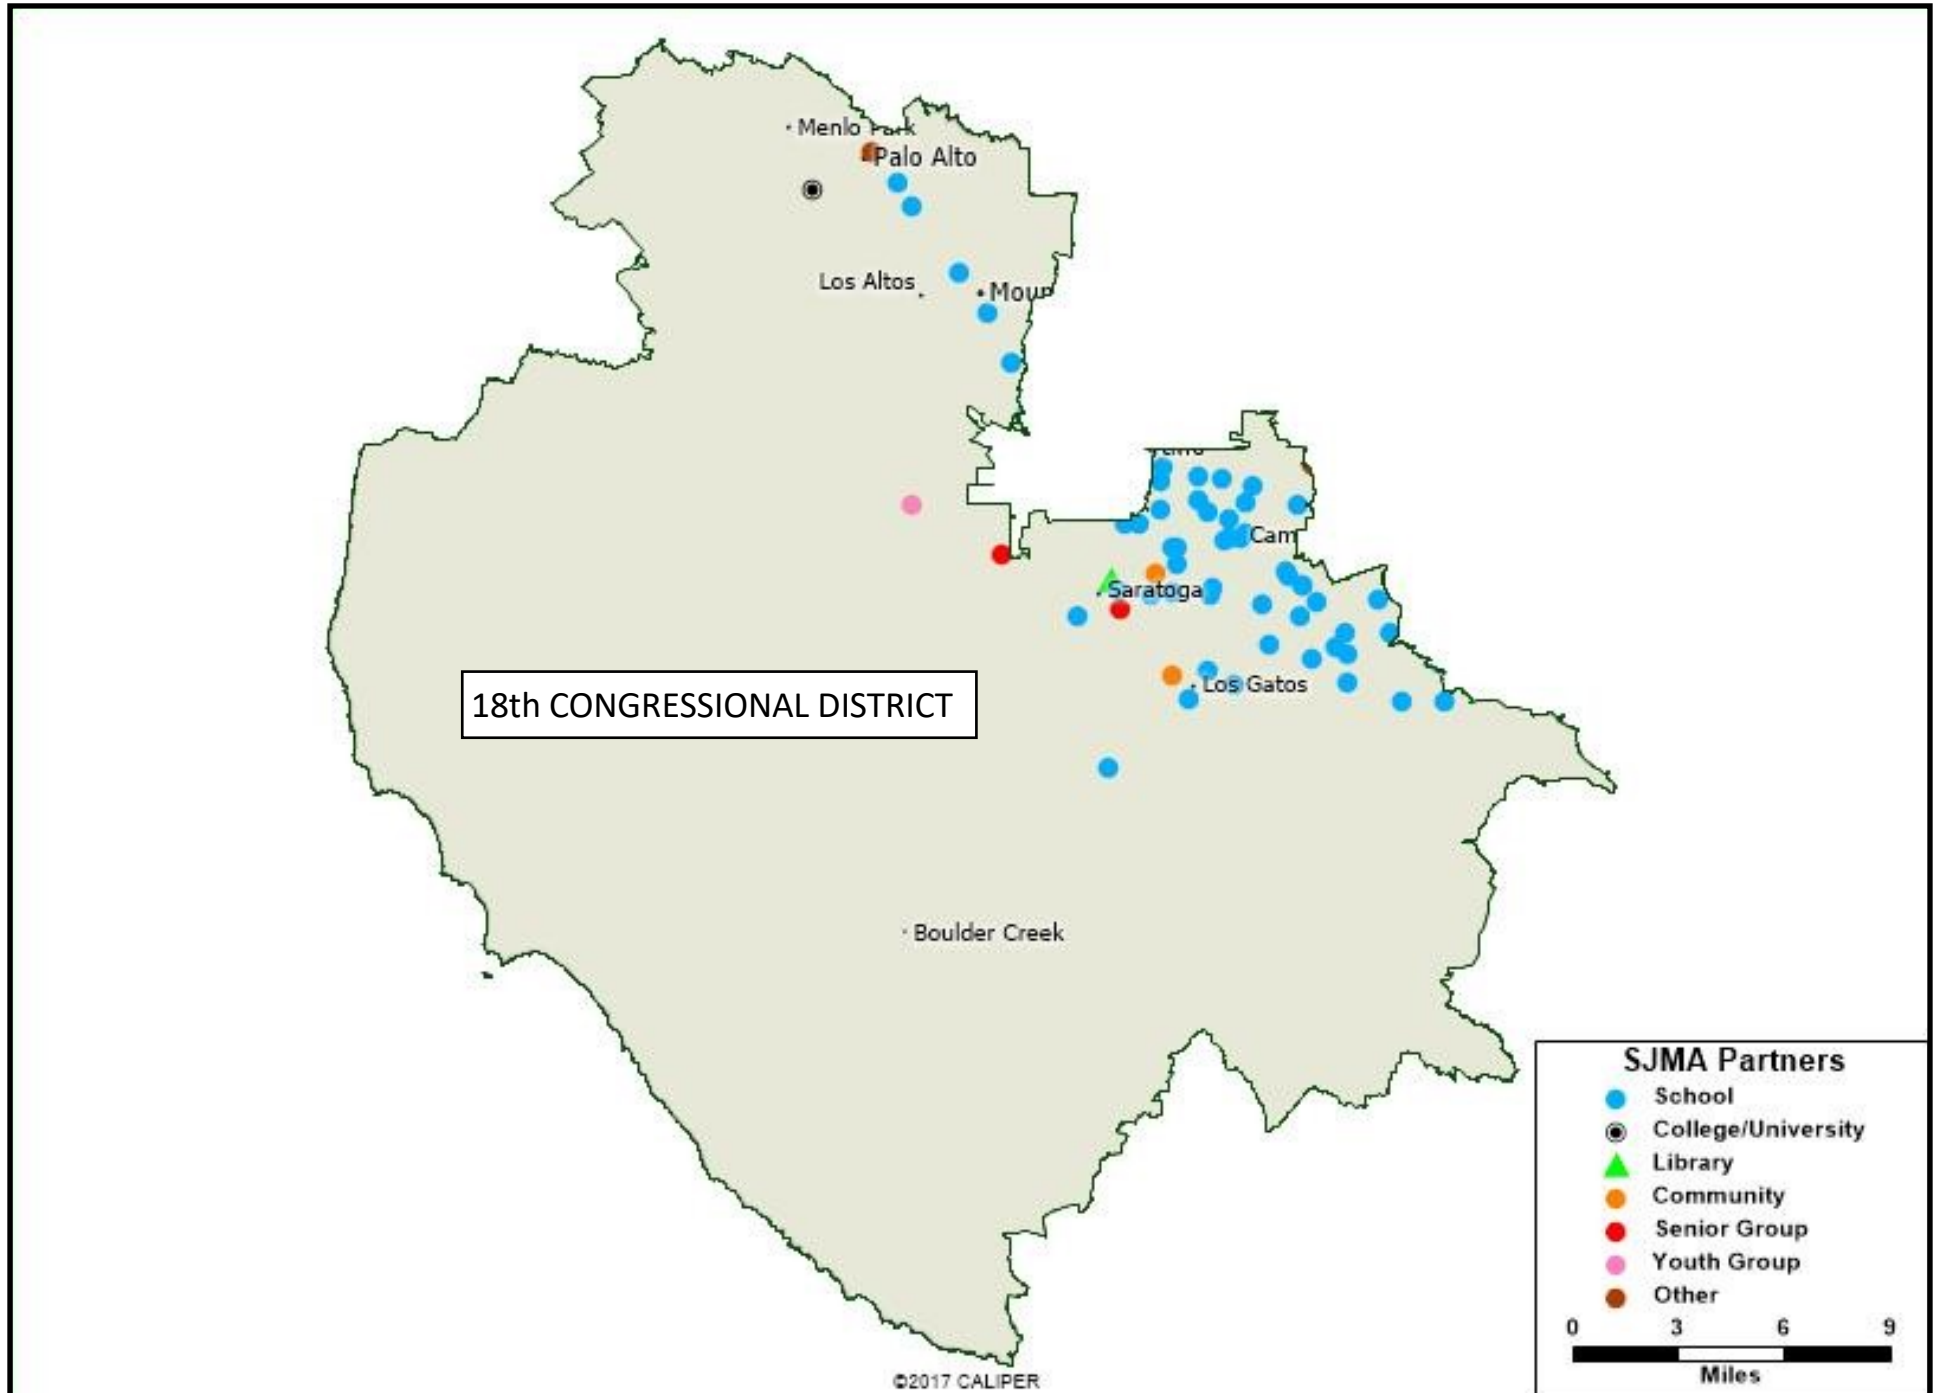

### **YOUTH GROUPS:**

Sunshine School

Tulip Kids Inc

SEE FOLLOWING PAGE FOR SJMA PARTNER ORGANIZATIONS IN THE 18th CONGRESSIONAL DISTRICT.