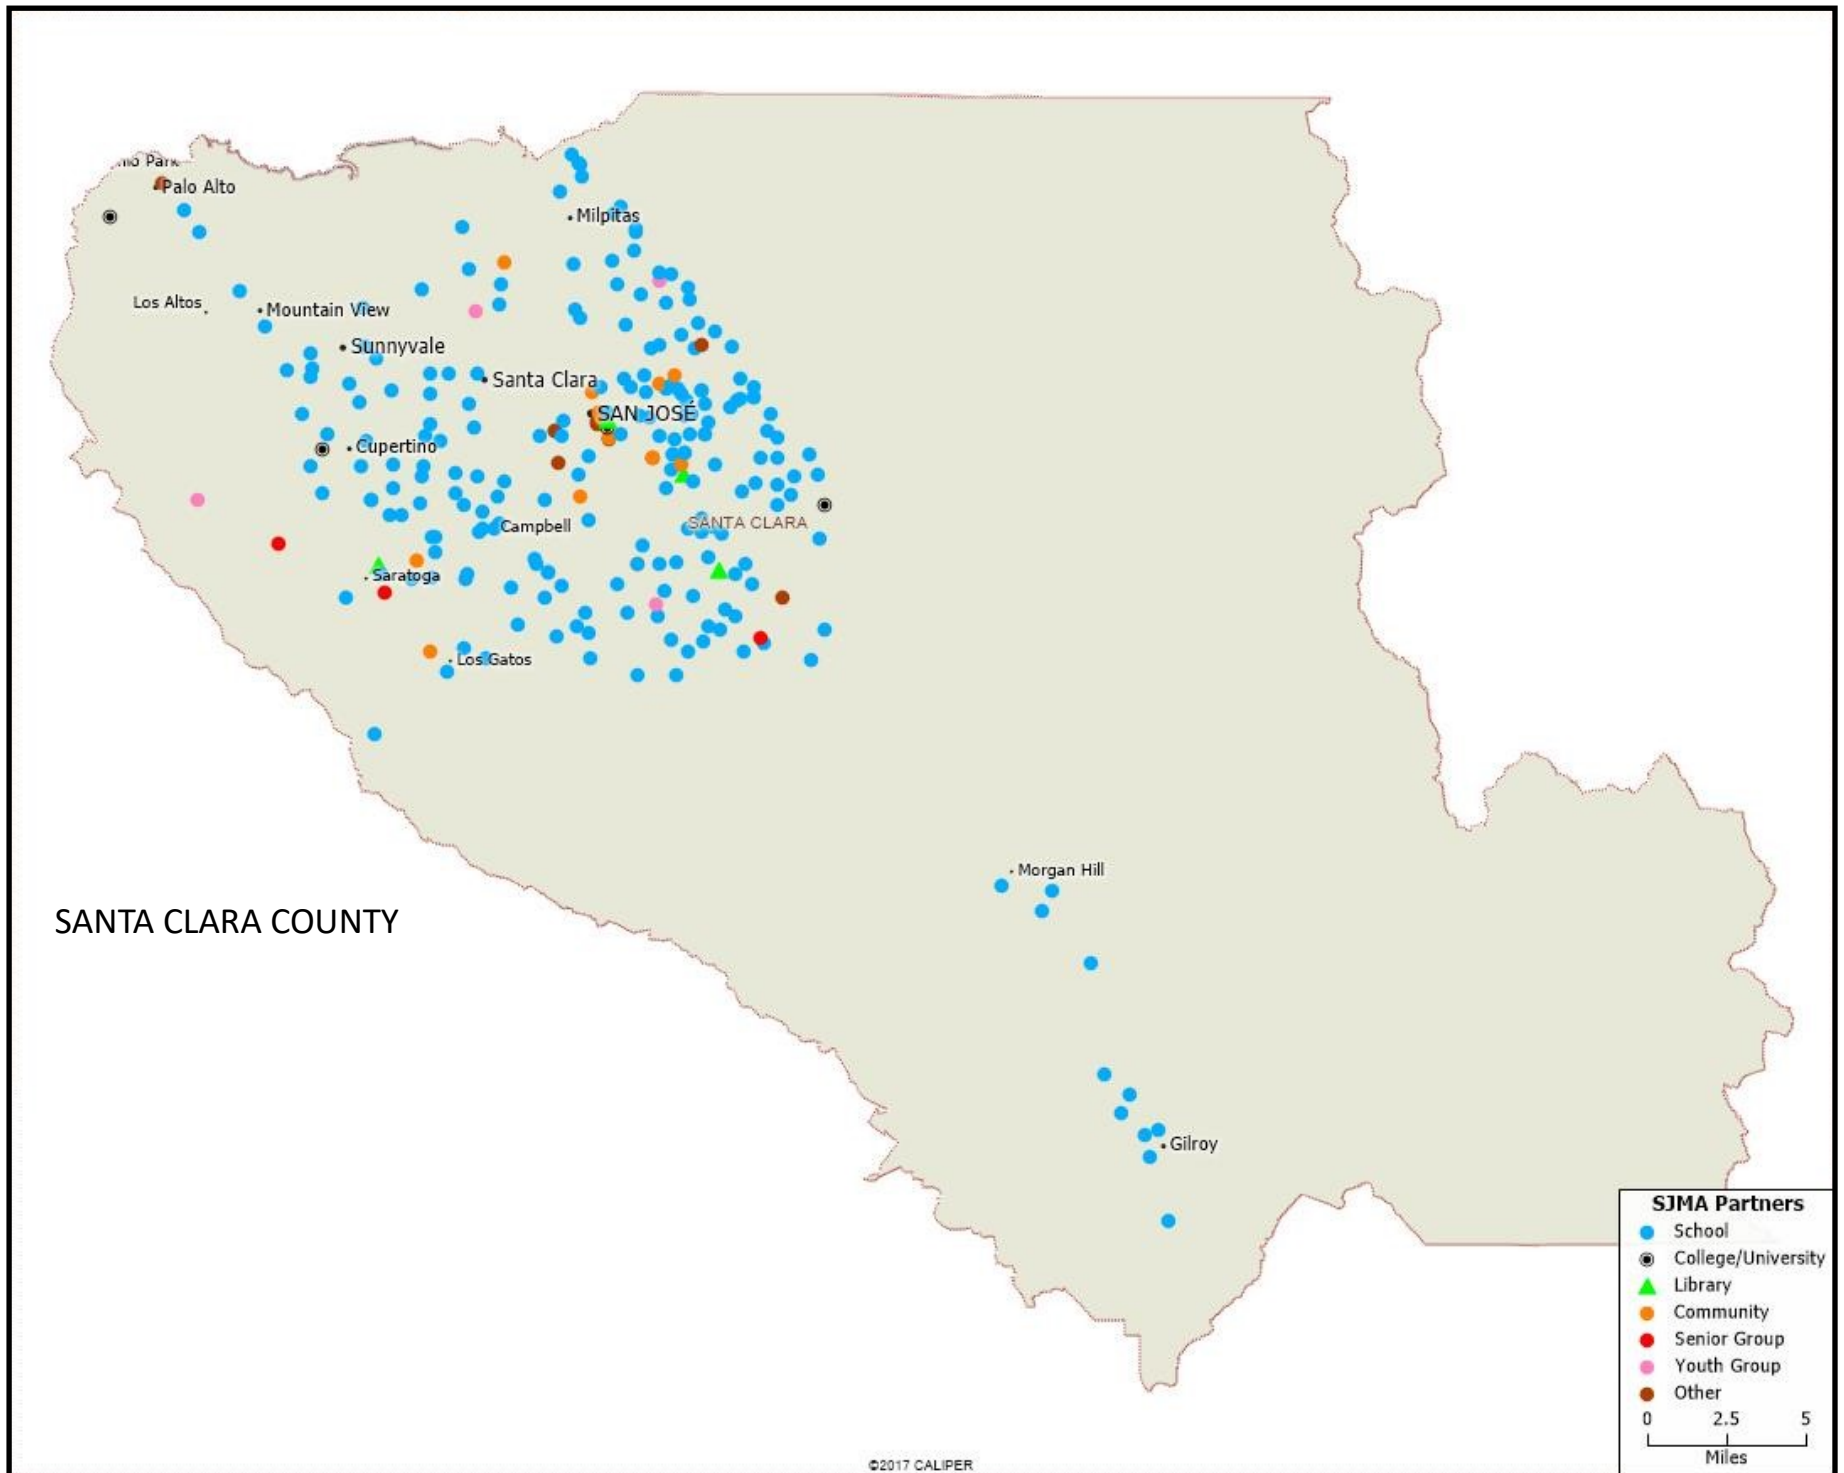

The San Jose Museum of Art (SJMA) partnered with nearly 275 organizations in Santa Clara County in 2017-18, as shown on the map below. See following pages for detailed list.