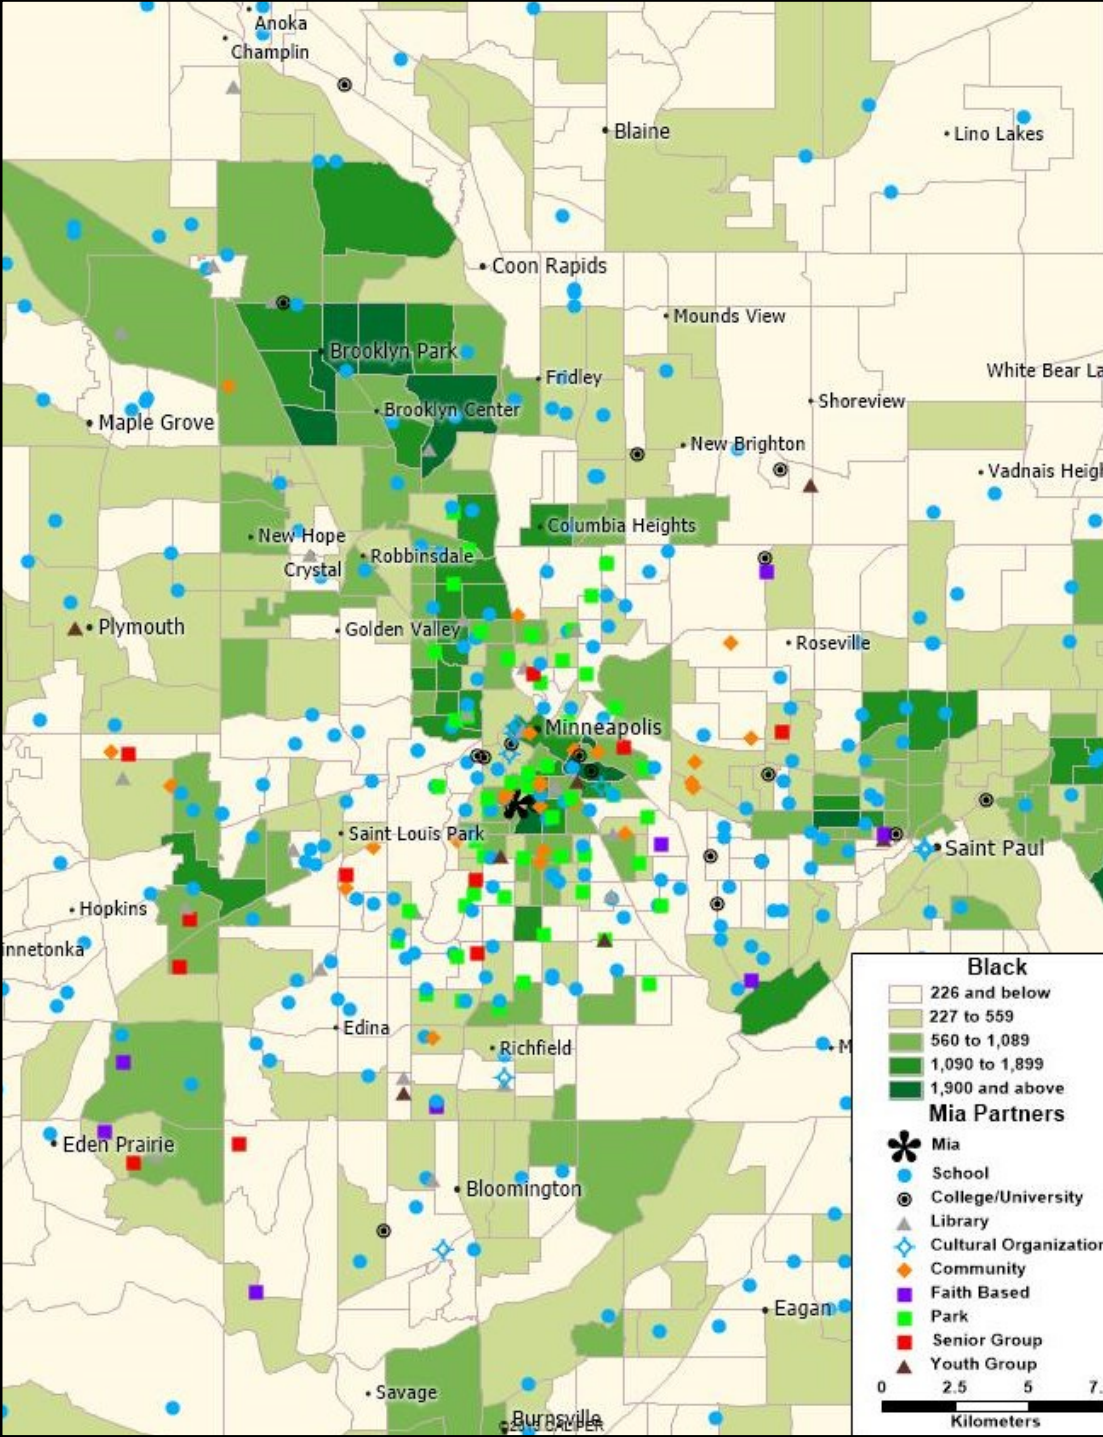

Black Population by Census Tract
(2010 U.S. Census)