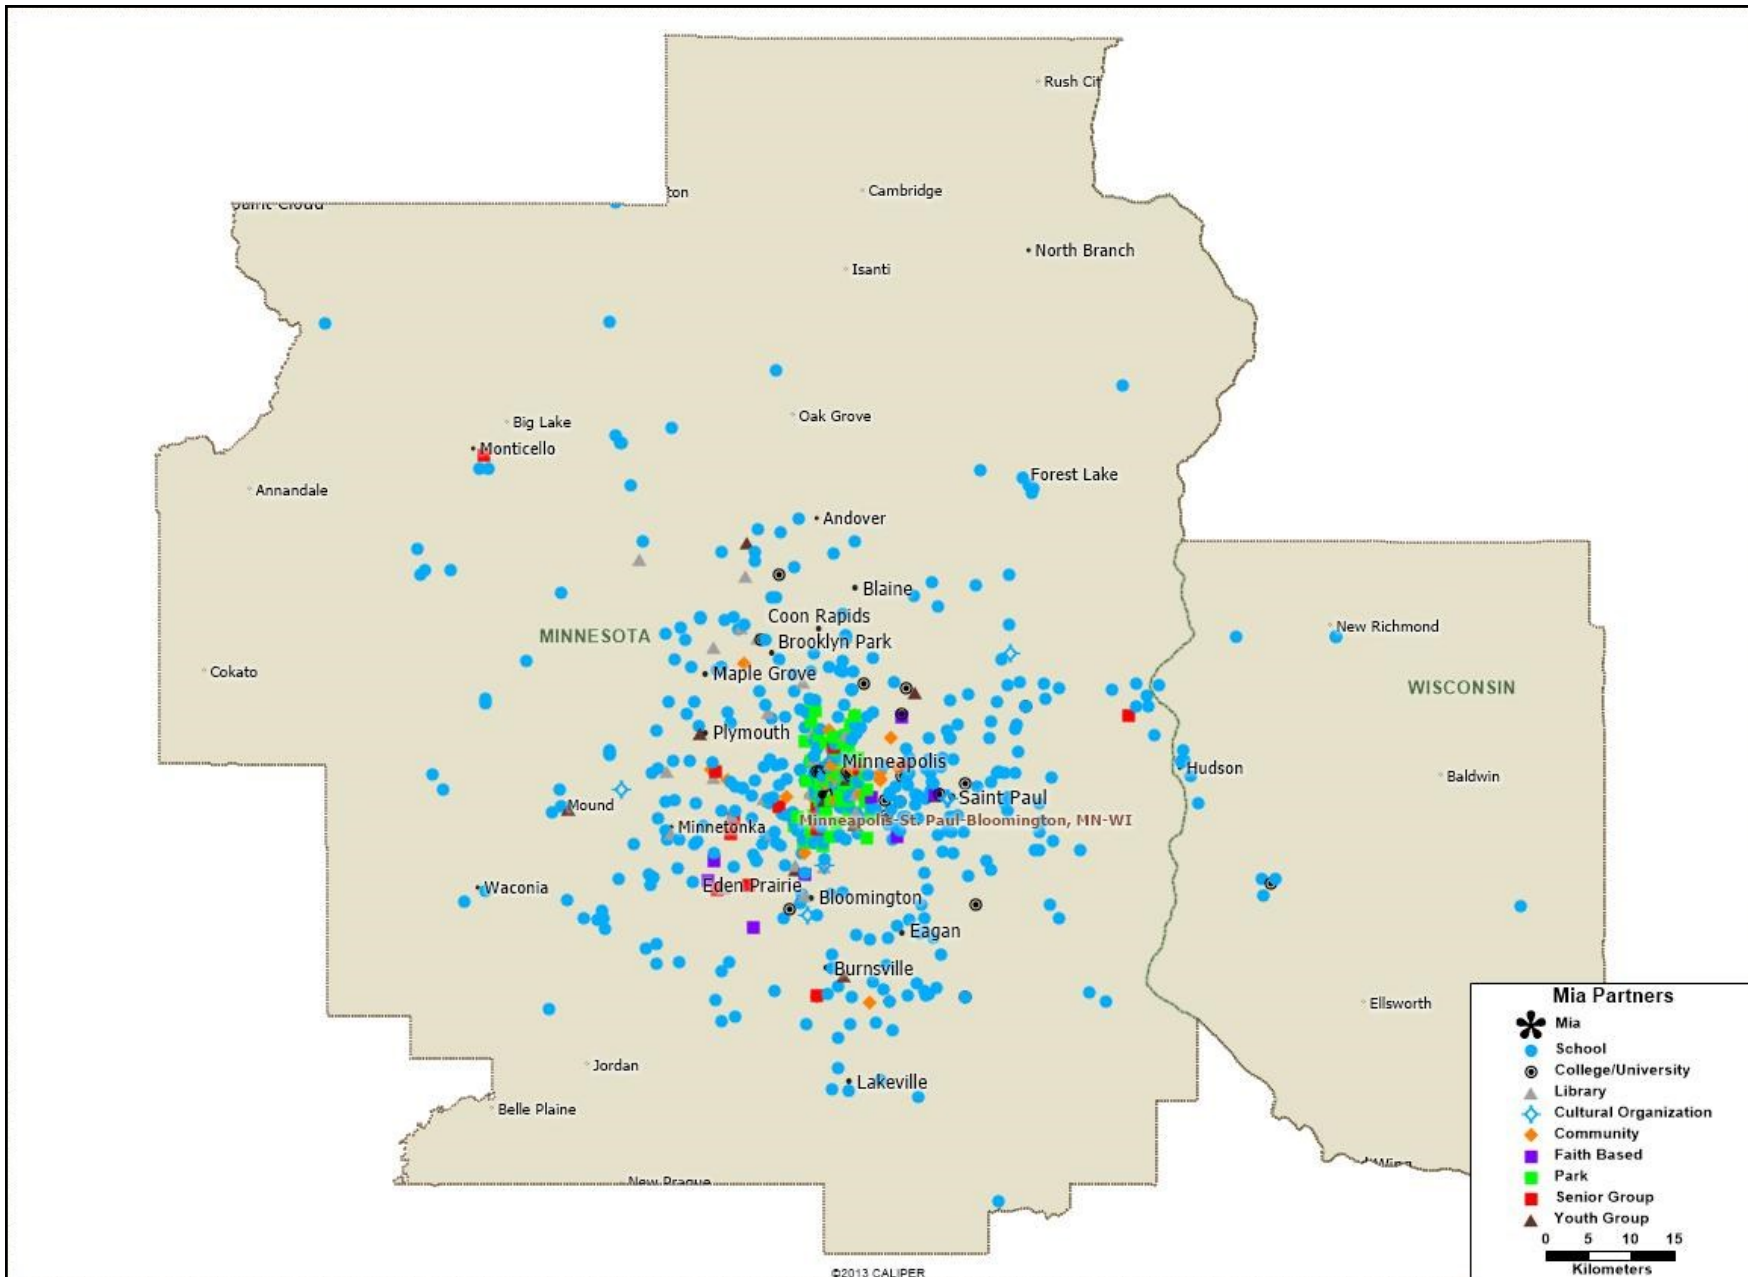

MINNEAPOLIS INSTITUTE OF ART (Mia)

Mia partners with more than 500 organizations in the Minneapolis-St. Paul-Bloomington, MN-WI Metropolitan Statistical Area, as shown on the map below.

MINNEAPOLIS

Mia partners with more than 150 organizations in the city of Minneapolis. Please see following pages for a detailed list by City Council Wards.

Mia Partners in Minneapolis

WARD 1

Audubon Park
Edison High School
Jackson Square Park
Learning for Leadership Charter School
Logan Park
MWMO
Northeast Library
Northeast Middle School
Pillsbury Elementary
Waite Park
Waite Park Recreation Center
Yinghua Academy