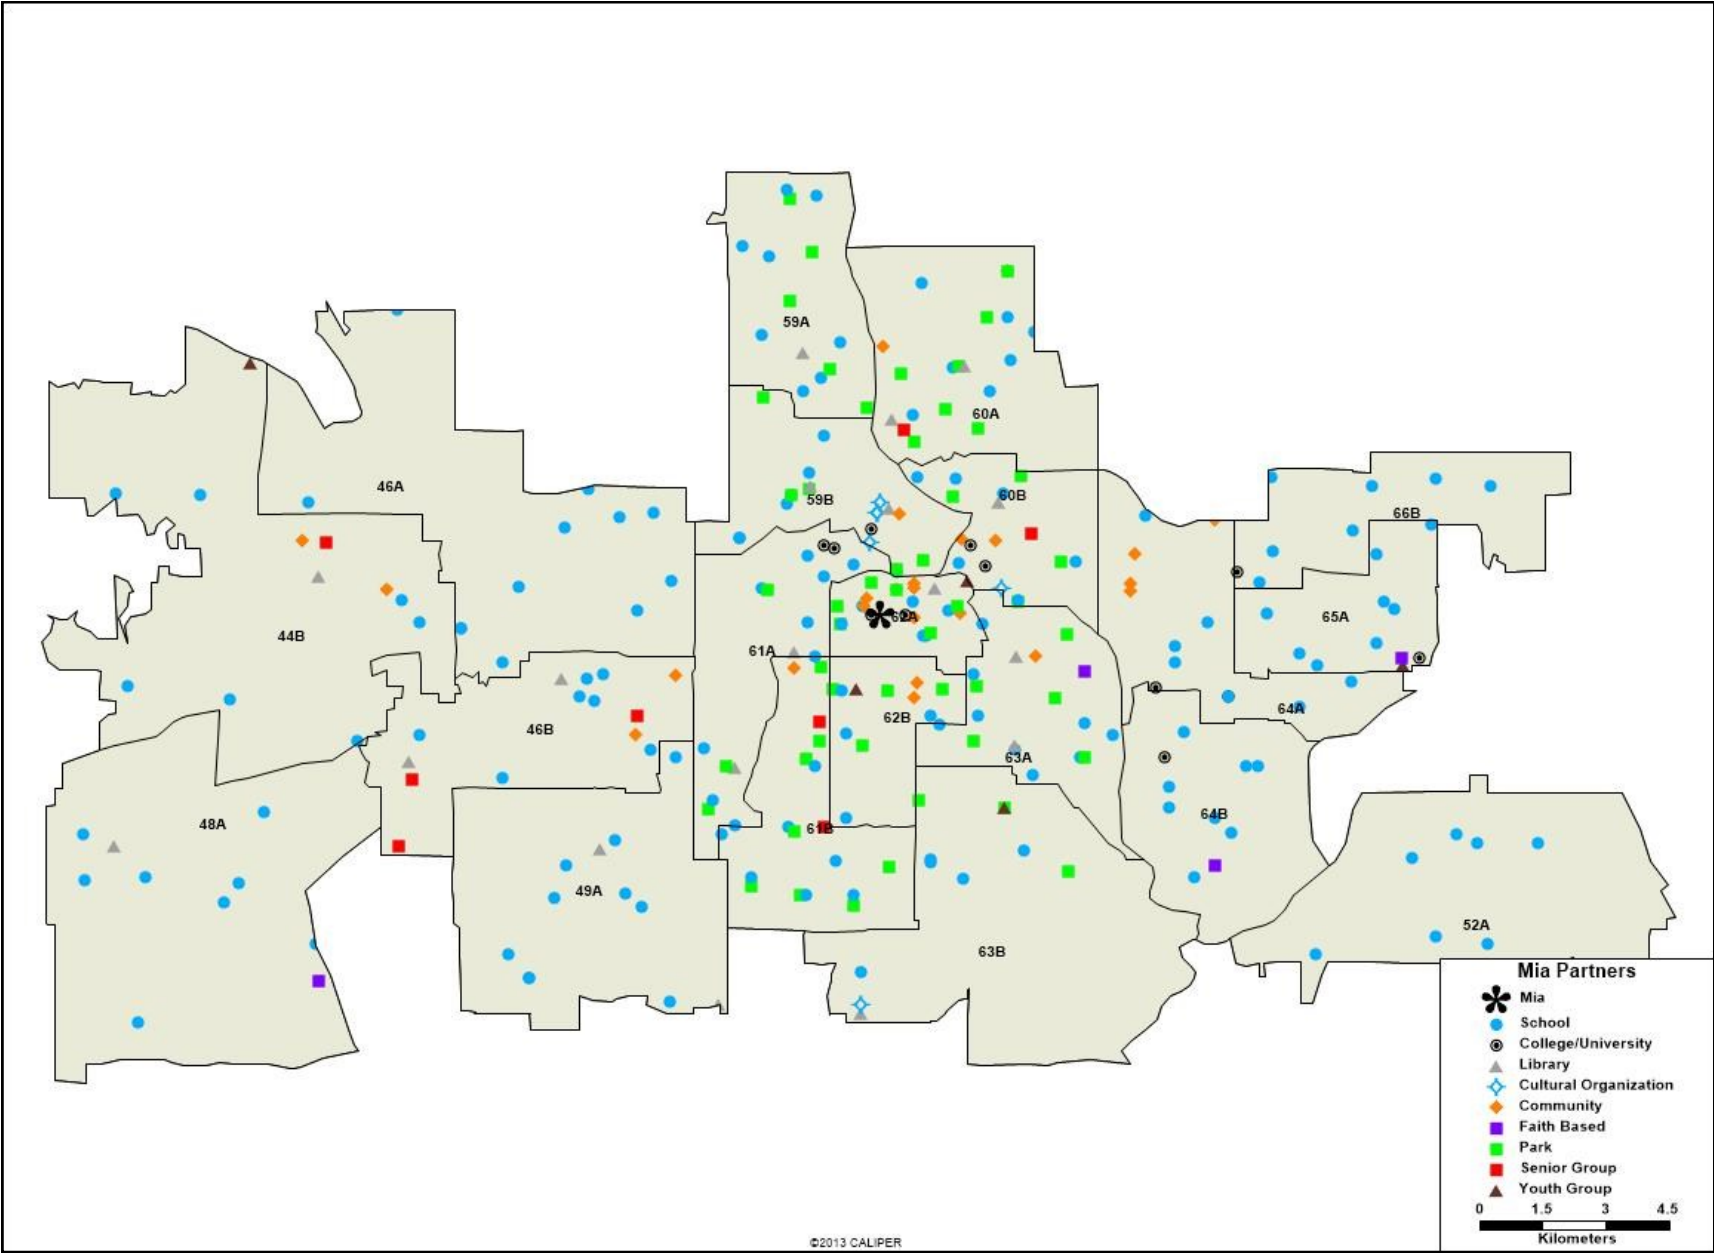

Minnesota House Districts

Please see following pages for detailed lists.