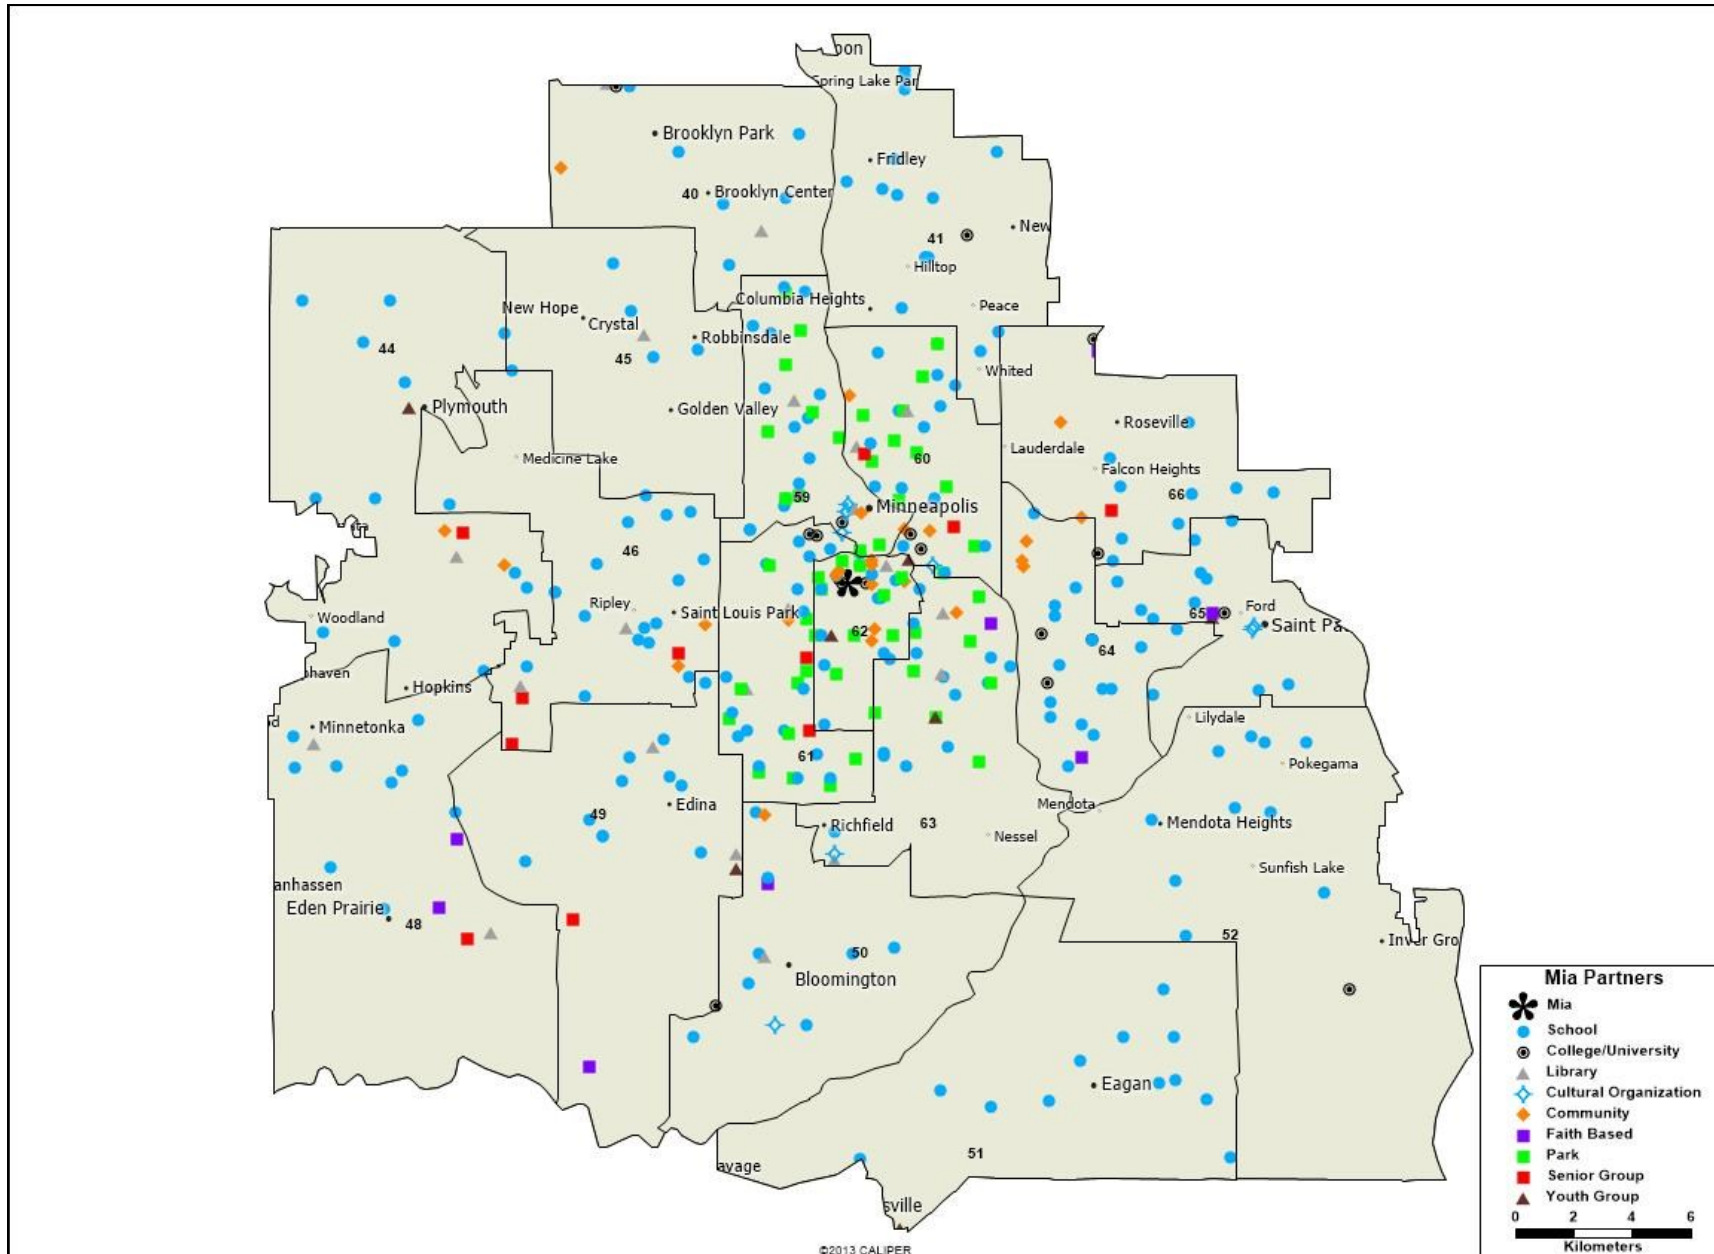

Minnesota Senate Districts

Please see following pages for detailed lists.