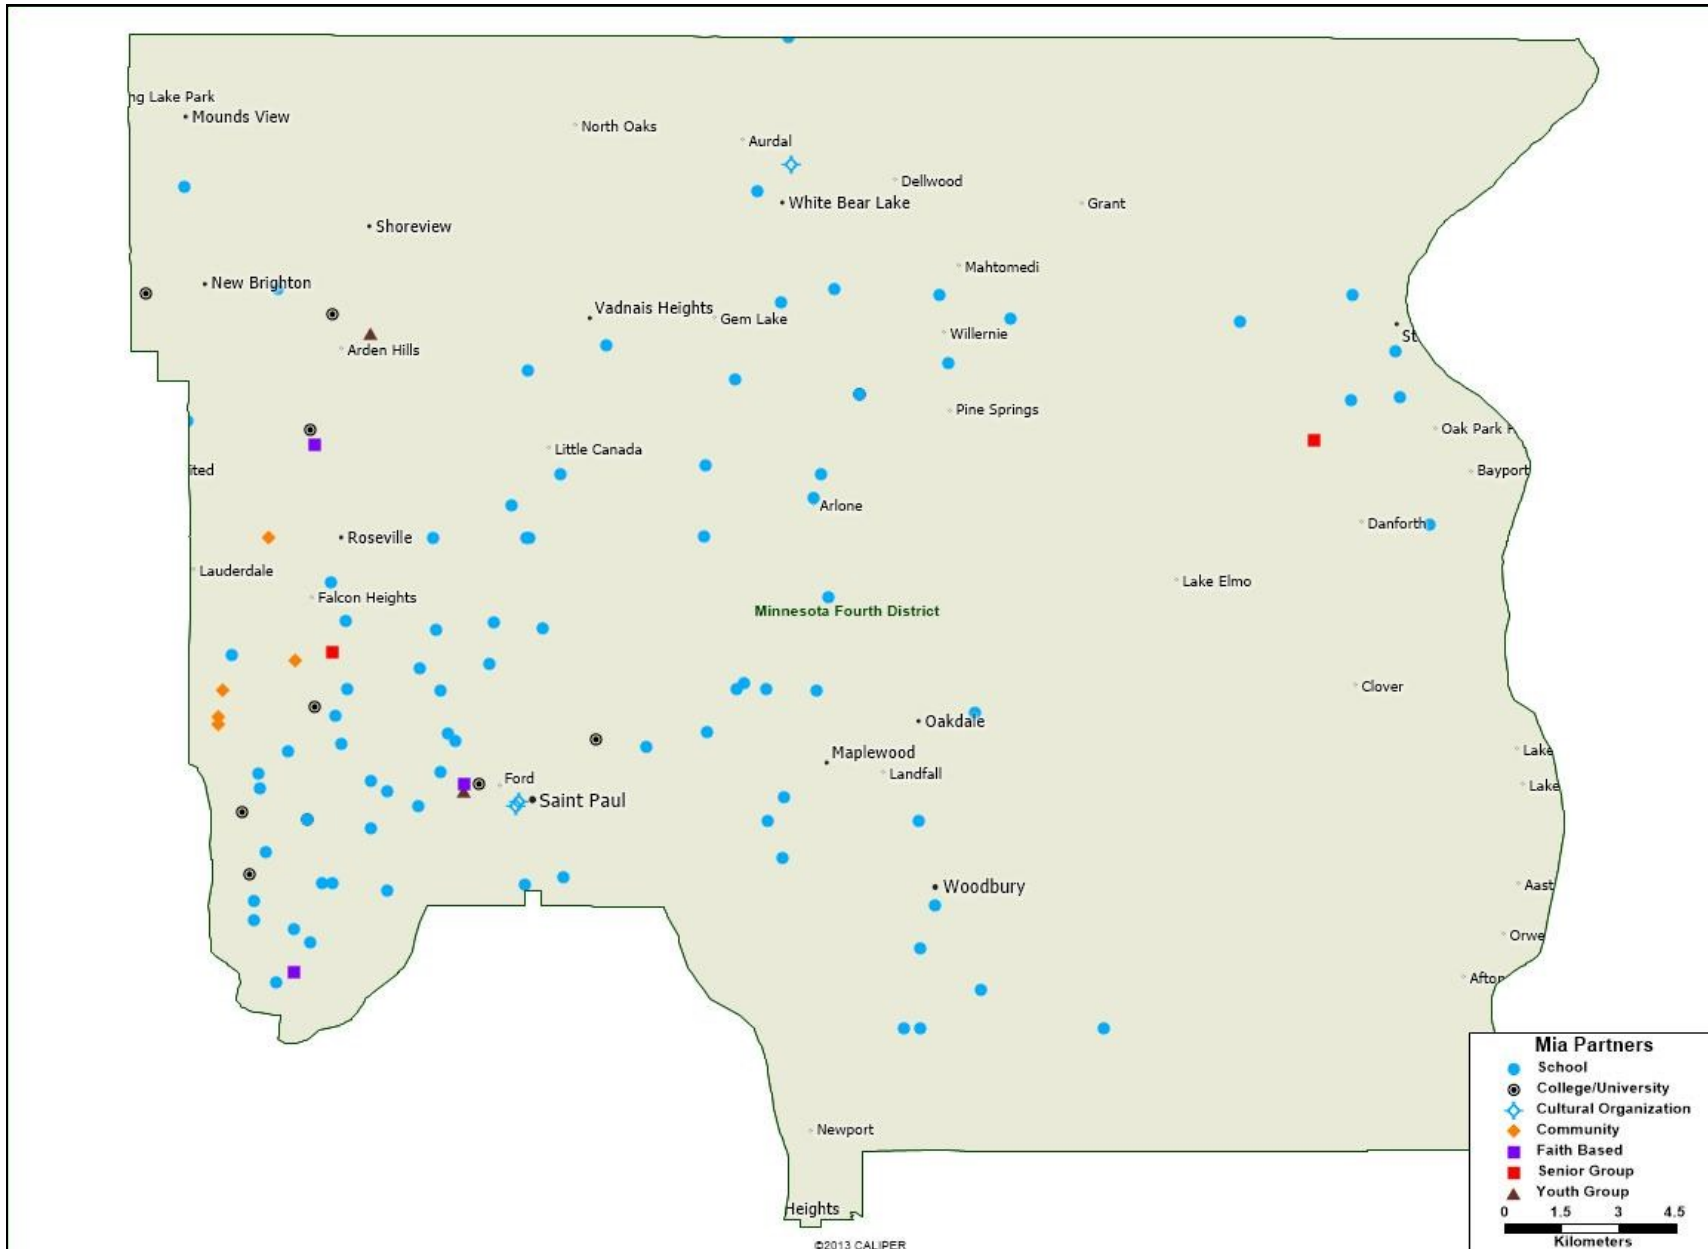

Weaver Lake Elementary
West Lutheran High School
West Suburban Summer School
World Learner Charter School
Zachary Lane Elementary

SENIOR GROUPS

Friendship Village
Ridge Pointe Senior Community
Summit Place Senior Campus
Summit Dance Shoppe

YOUTH GROUPS

Westonka Kids Core
YMCA Southdale

Minnesota 4th Congressional District

Mia partners with 104 organizations in Minnesota's 4th Congressional District, as shown on the map below. Please see following page for a detailed list.