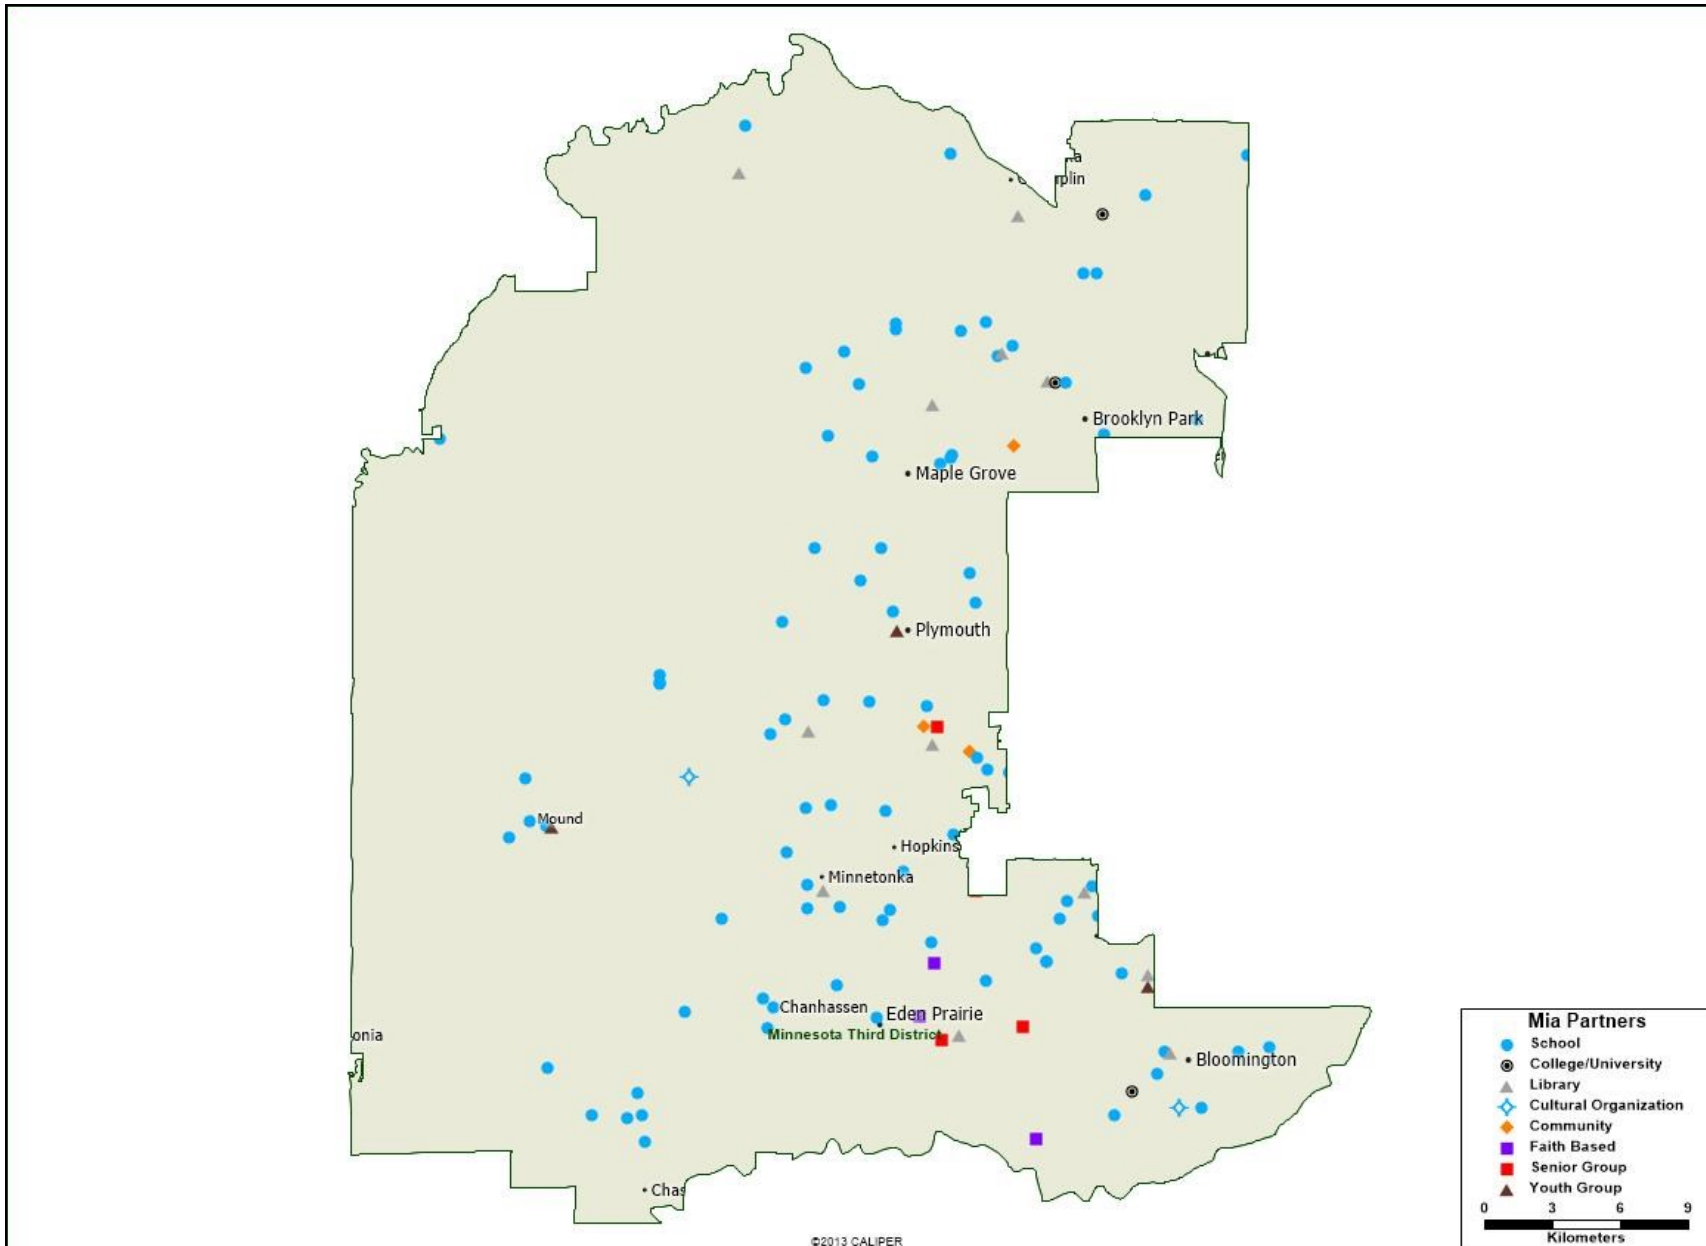

SENIOR GROUPS

Lyngblomsten Care Center

YOUTH GROUPS

YMCA 1
YWCA 2

Minnesota 3rd Congressional District

Mia partners with 101 organizations in Minnesota's 3rd Congressional District, as shown on the map below. Please see following page for a detailed list.