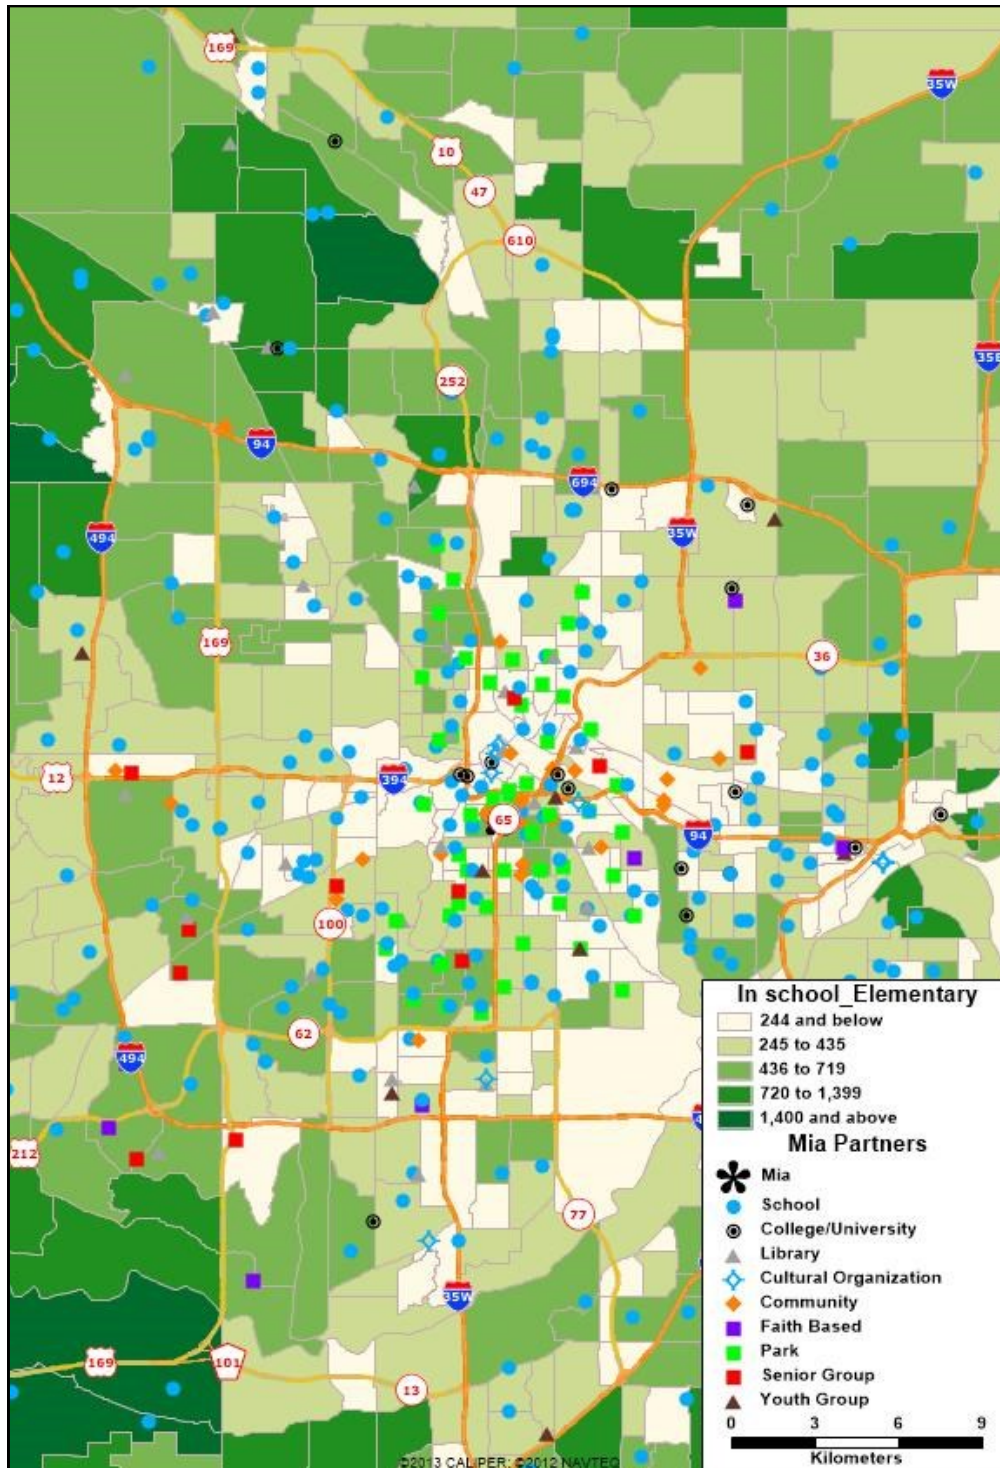

In Elementary School by Census Tract
(2010 U.S. Census)