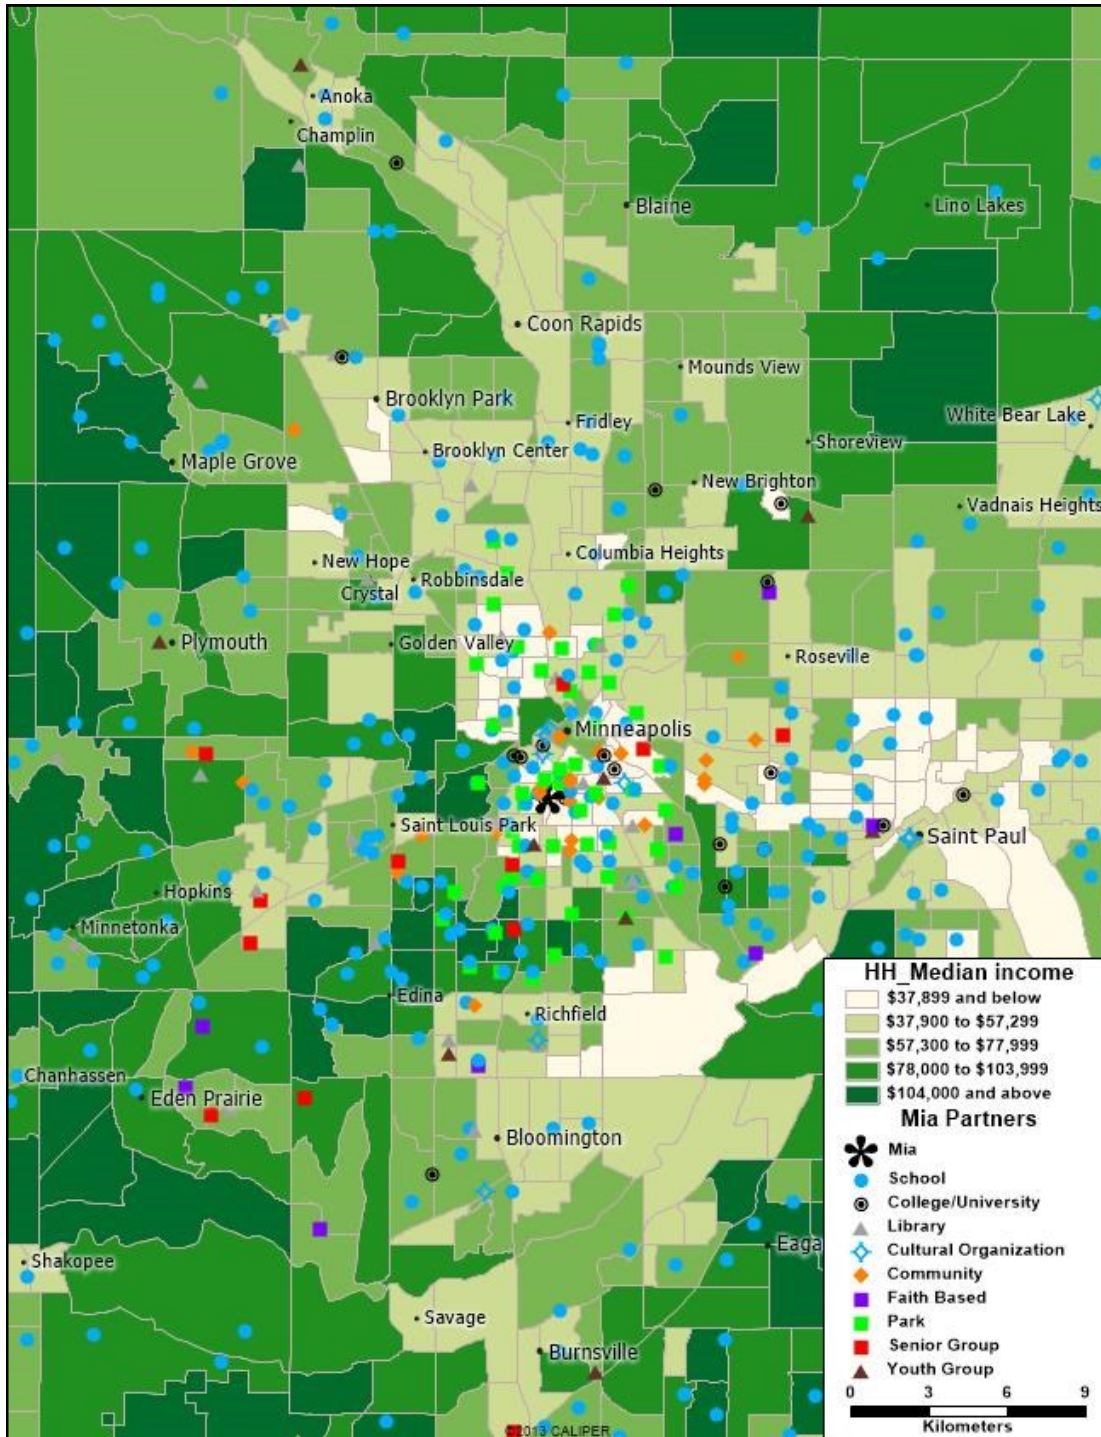

Household Median Income by Census Tract
(2010 U.S. Census)