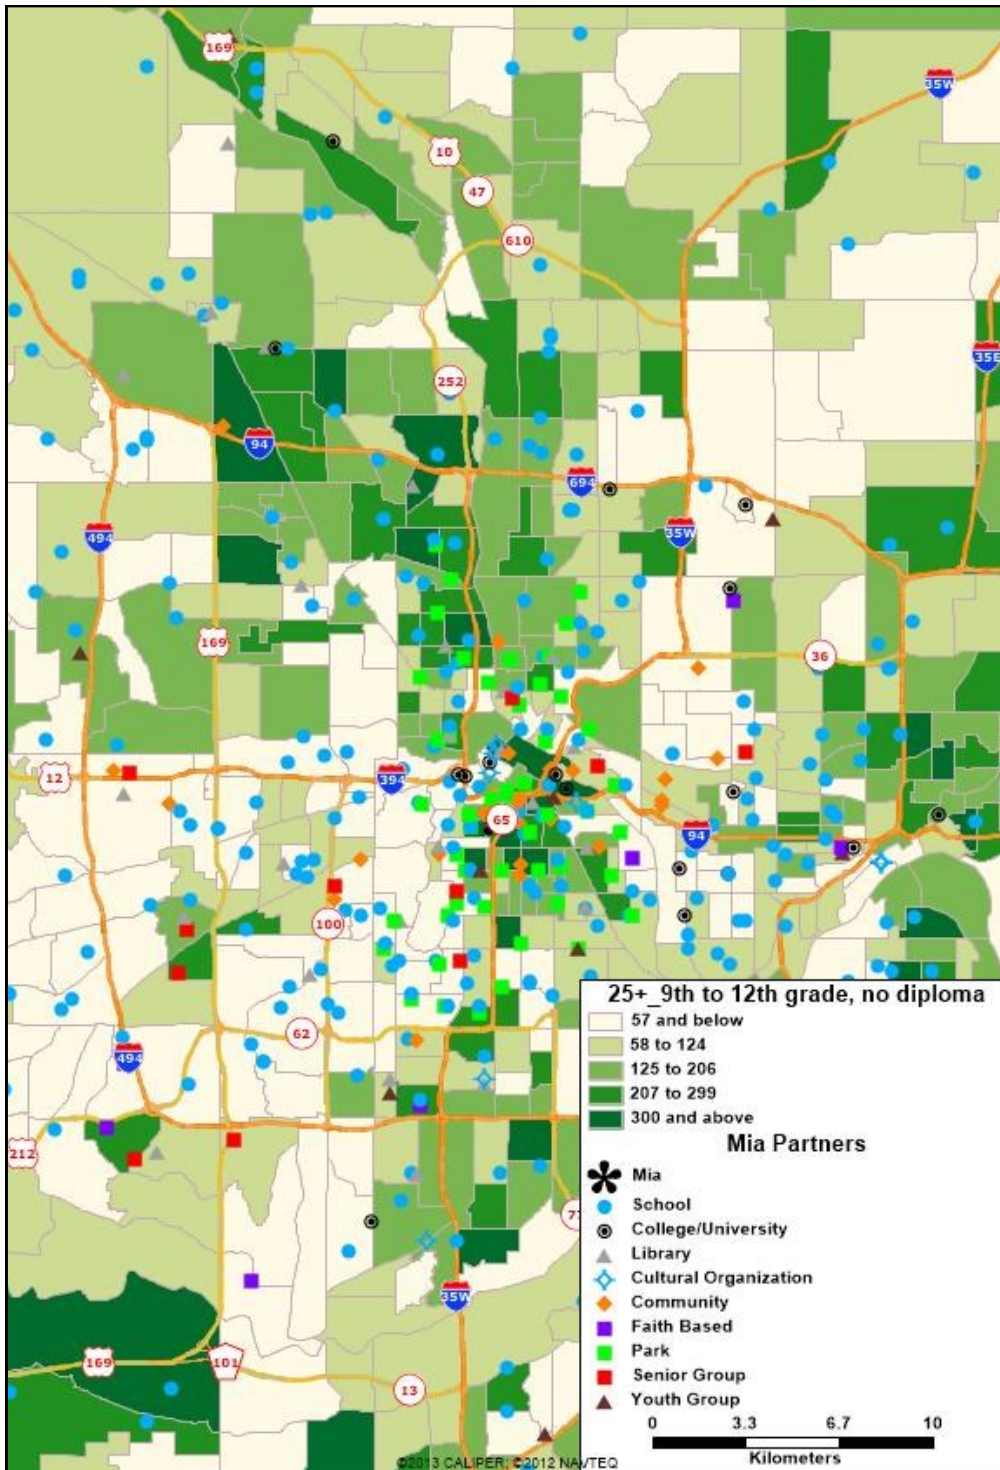

People over 25 w/o HS Diploma by Census Tract
(2010 U.S. Census)