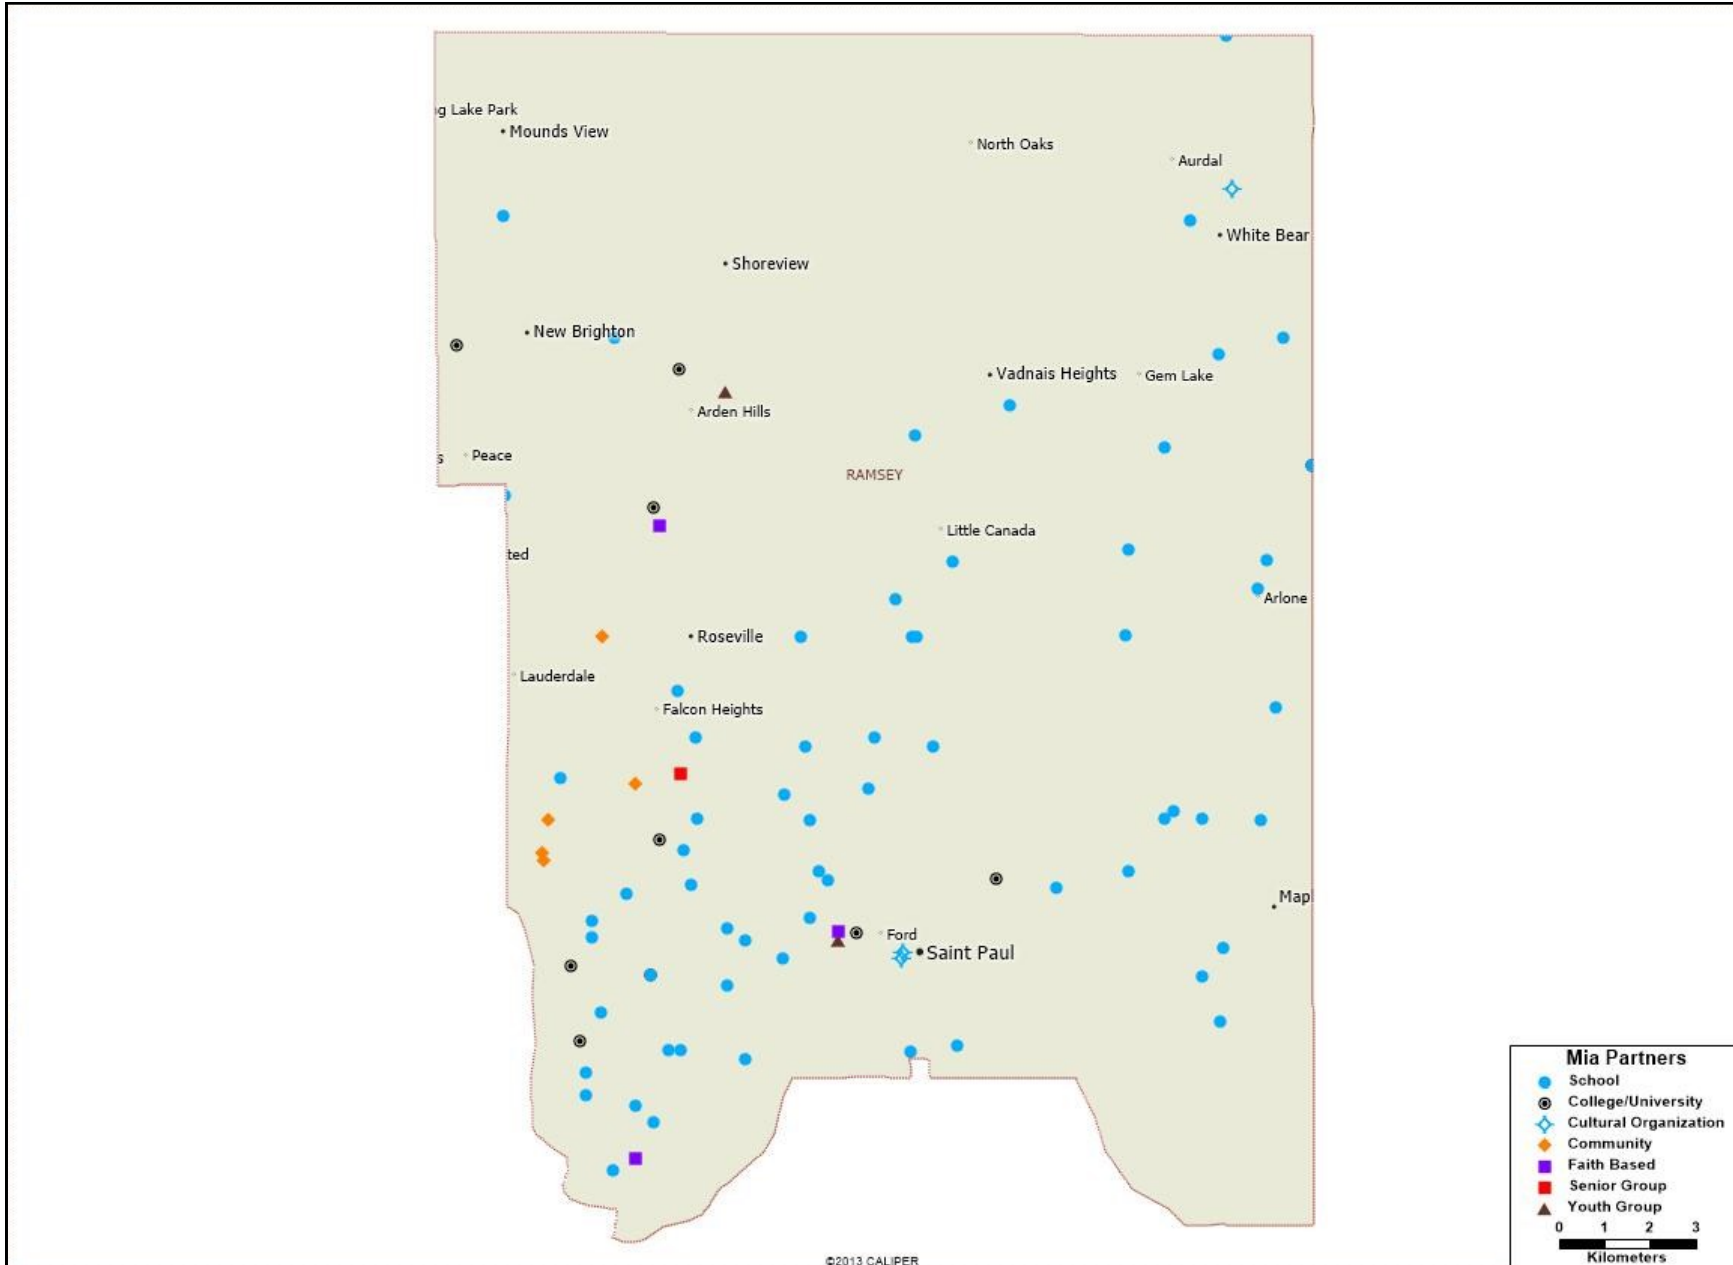

Open Circle Senior Day Center

Osher Lifelong Learning Institute

Parkshore Place

Rakhma Peace Home

Ridge Pointe Senior Community

St. Therese Southwest

Summit Place Senior Campus

Walker Methodist Health Center

YOUTH GROUPS

Anew Dimension

Recreation Plus Day Care Grp

Summit Dance Shoppe

Westonka Kids Core

YMCA Blaisdale

YMCA Southdale

Ramsey County

Mia partners with 84 organizations in Ramsey County, as shown on the map below. Please see following page for a detailed list.

Mia Partners in Ramsey County

COLLEGES/UNIVERSITIES

American Association of University Women
Bethel College
Hamline University
Macalester College
Metropolitan State University
St Catherine University
St. Paul College
University of Northwestern St Paul
University of St. Thomas