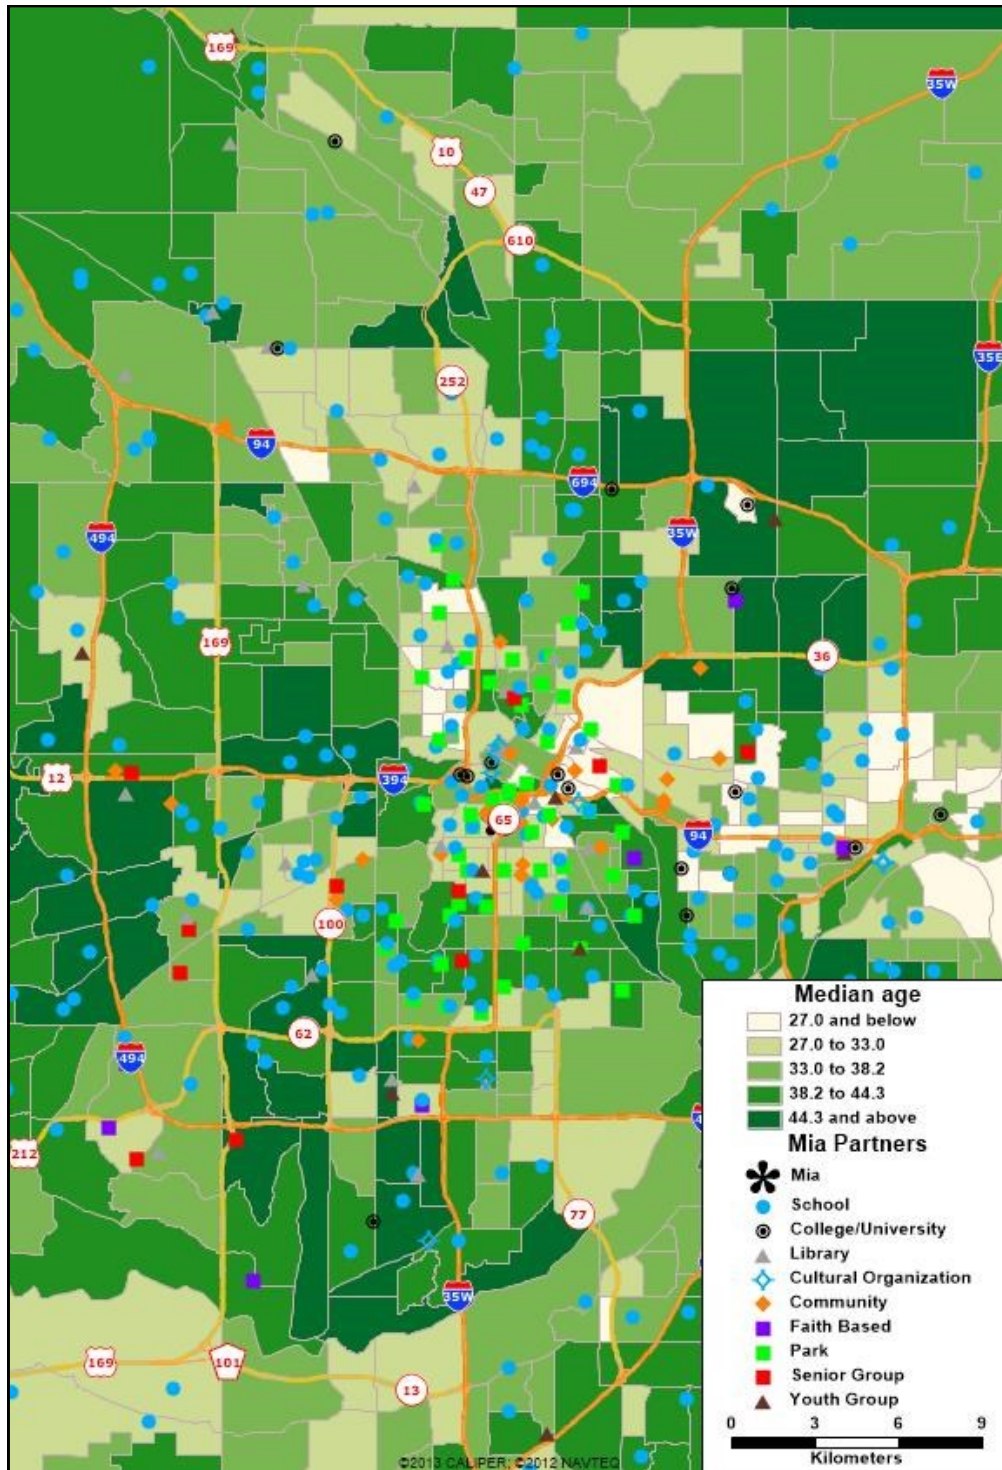

Median Age by Census Tract
(2010 U.S. Census)