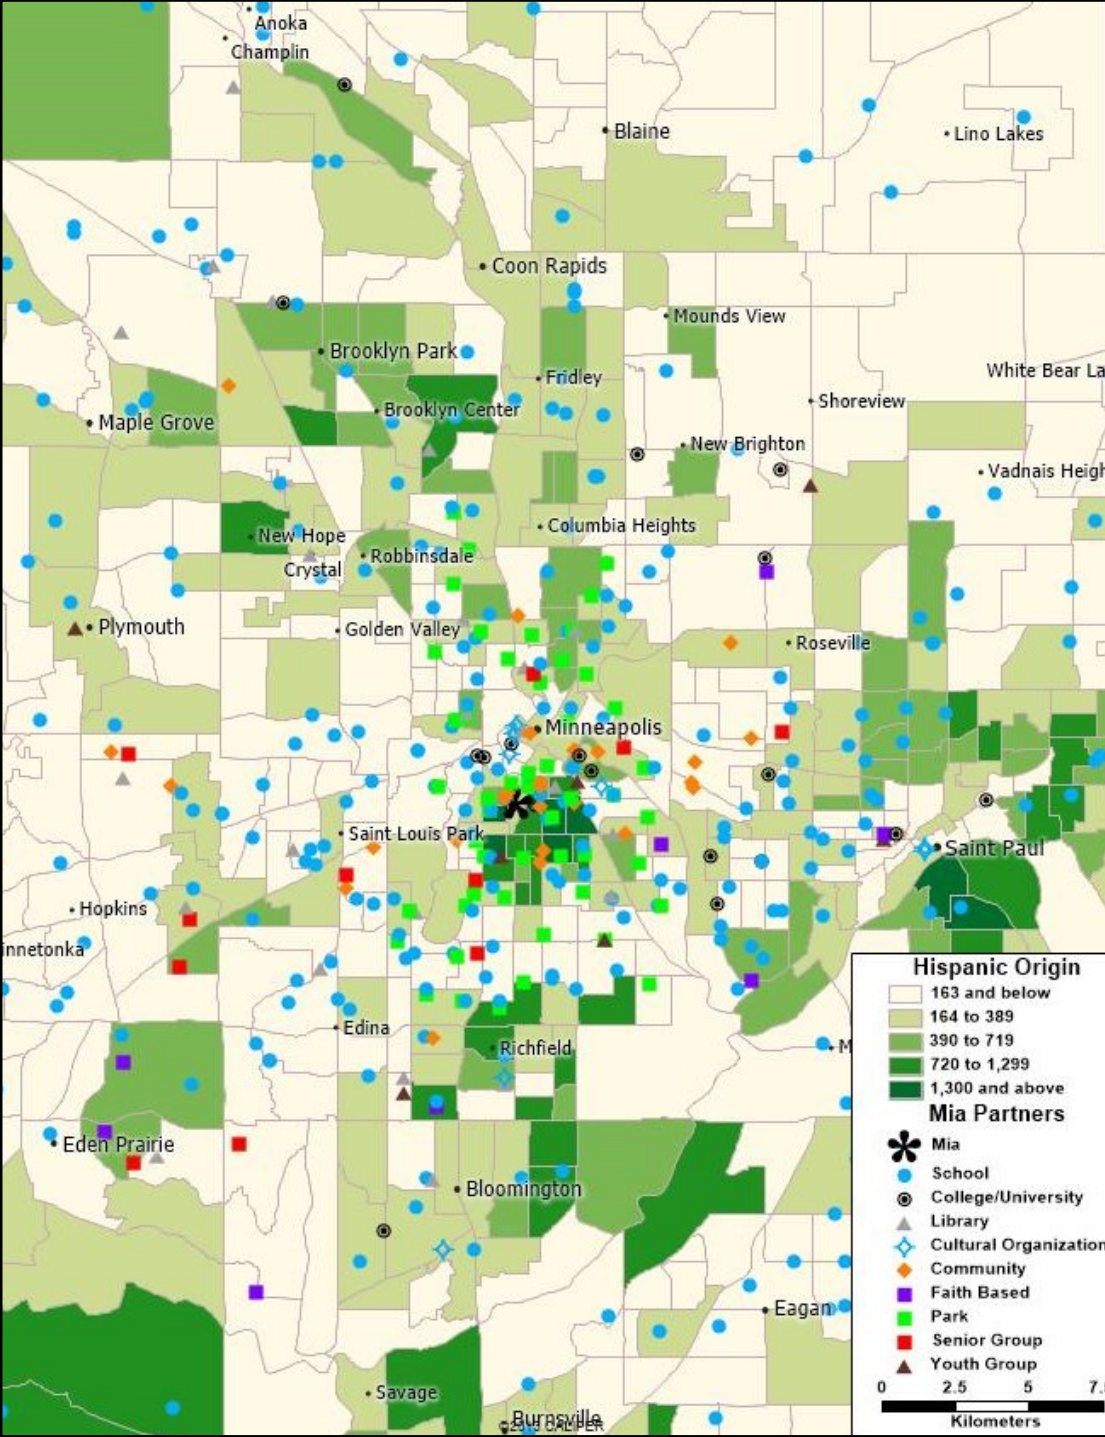

American Indian Population by Census Tract
(2010 U.S. Census)

Hispanic Origin Population by Census Tract
(2010 U.S. Census)