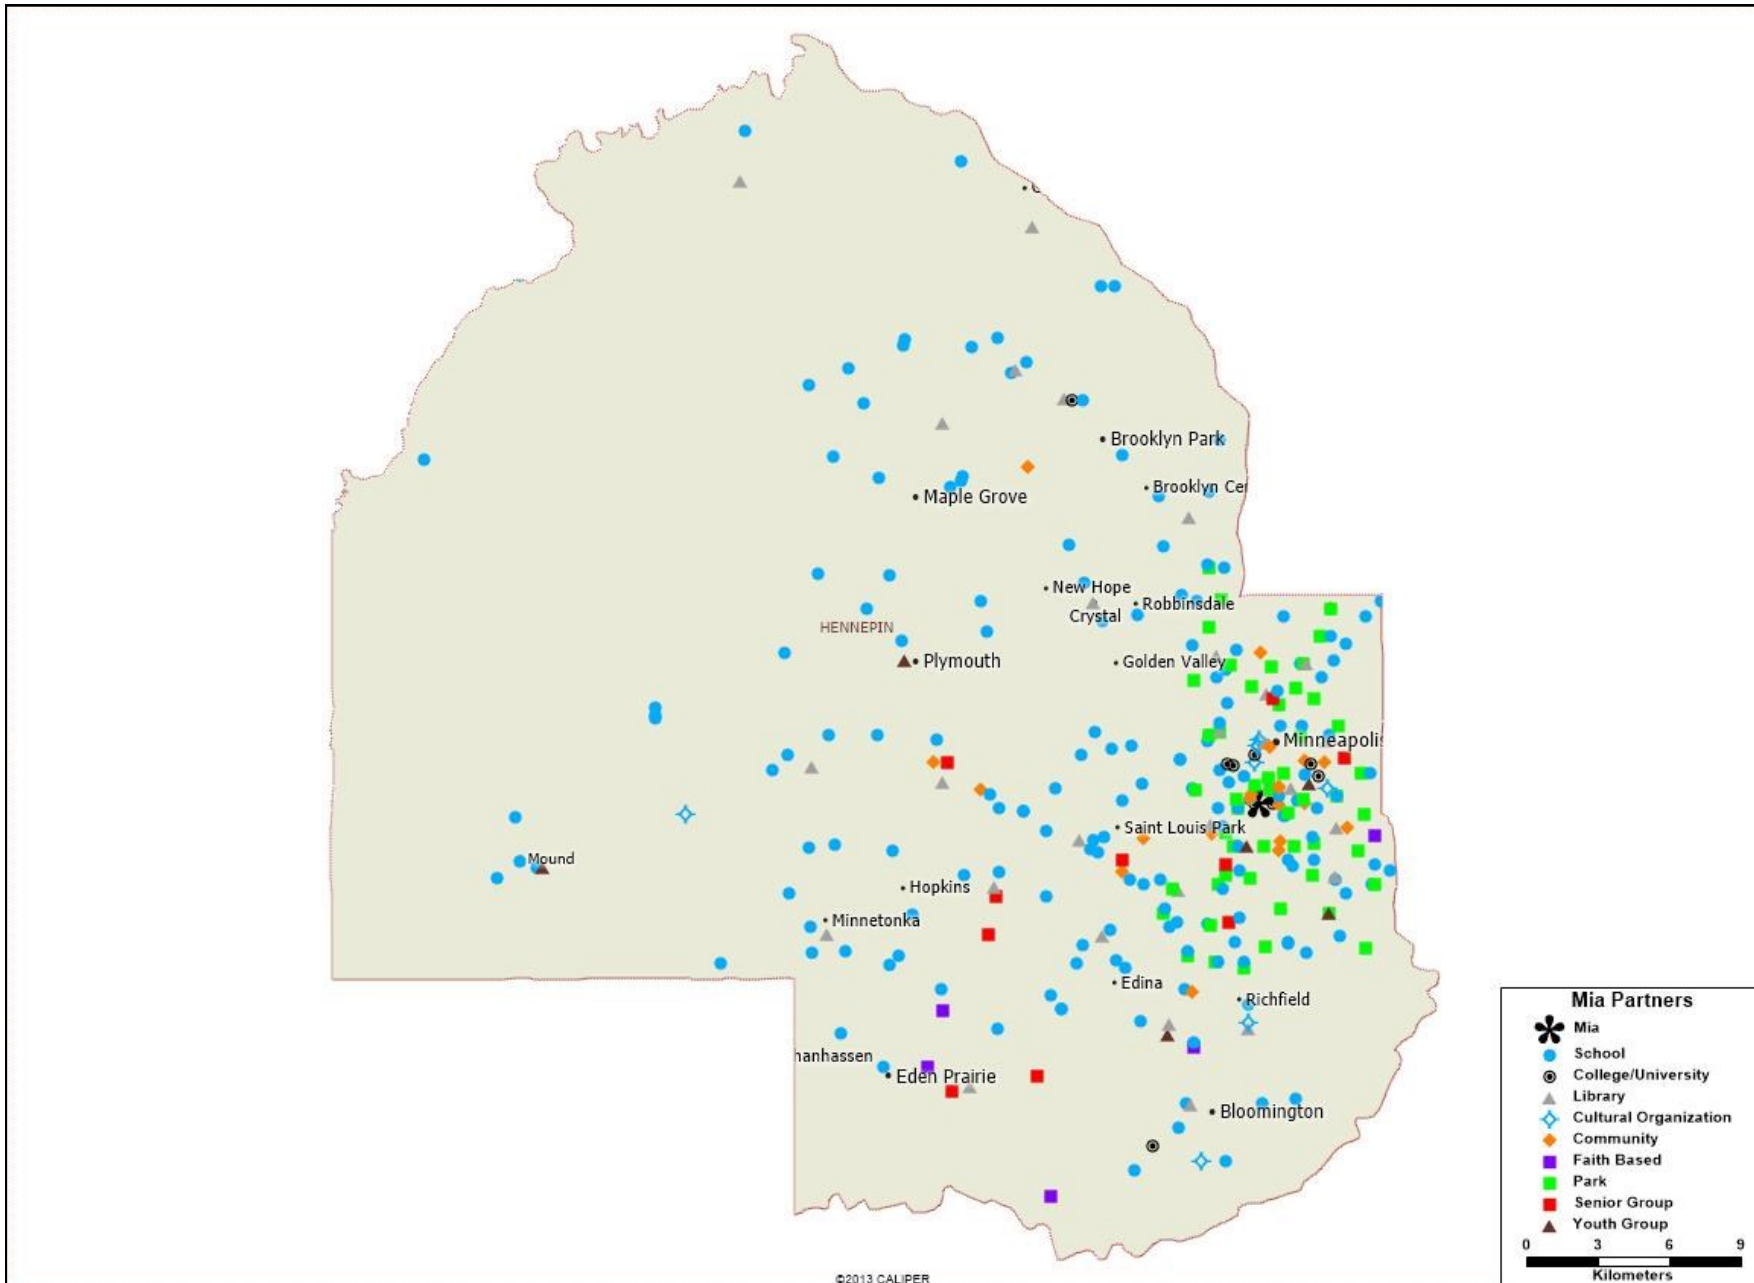

(continued)

Mia Partners in Minneapolis (continued)

WARD 12

Dowling Urban Environment
Folwell Performing Arts
Hiawatha Elementary School
Hiawatha Park
Howe Community School
Lake Nokomis Community School
(Keewaydin and Winona campus)
Longfellow Park
Morris Park
Northrop Urban Environmental School
Roosevelt Library
Sibley Park
Wellstone International High School

WARD 13

Armatage Community School
Armatage Park
Barton Open School
Burroughs Elementary
Carondelet Catholic School
Kenny Community School
Kenny Park
Lake Harriet Community School Lower
Campus
Lake Harriet Community School Upper
Campus
Linden Hills Library
Linden Hills Park
Lynnhurst Park
Pershing Park
Rakhma Peace Home
Southwest High School

Hennepin County

Mia partners with more than 300 organizations in Hennepin County, as shown on the map below. Please see following pages for a detailed list.

Mia Partners in Hennepin County

COLLEGES/UNIVERSITIES