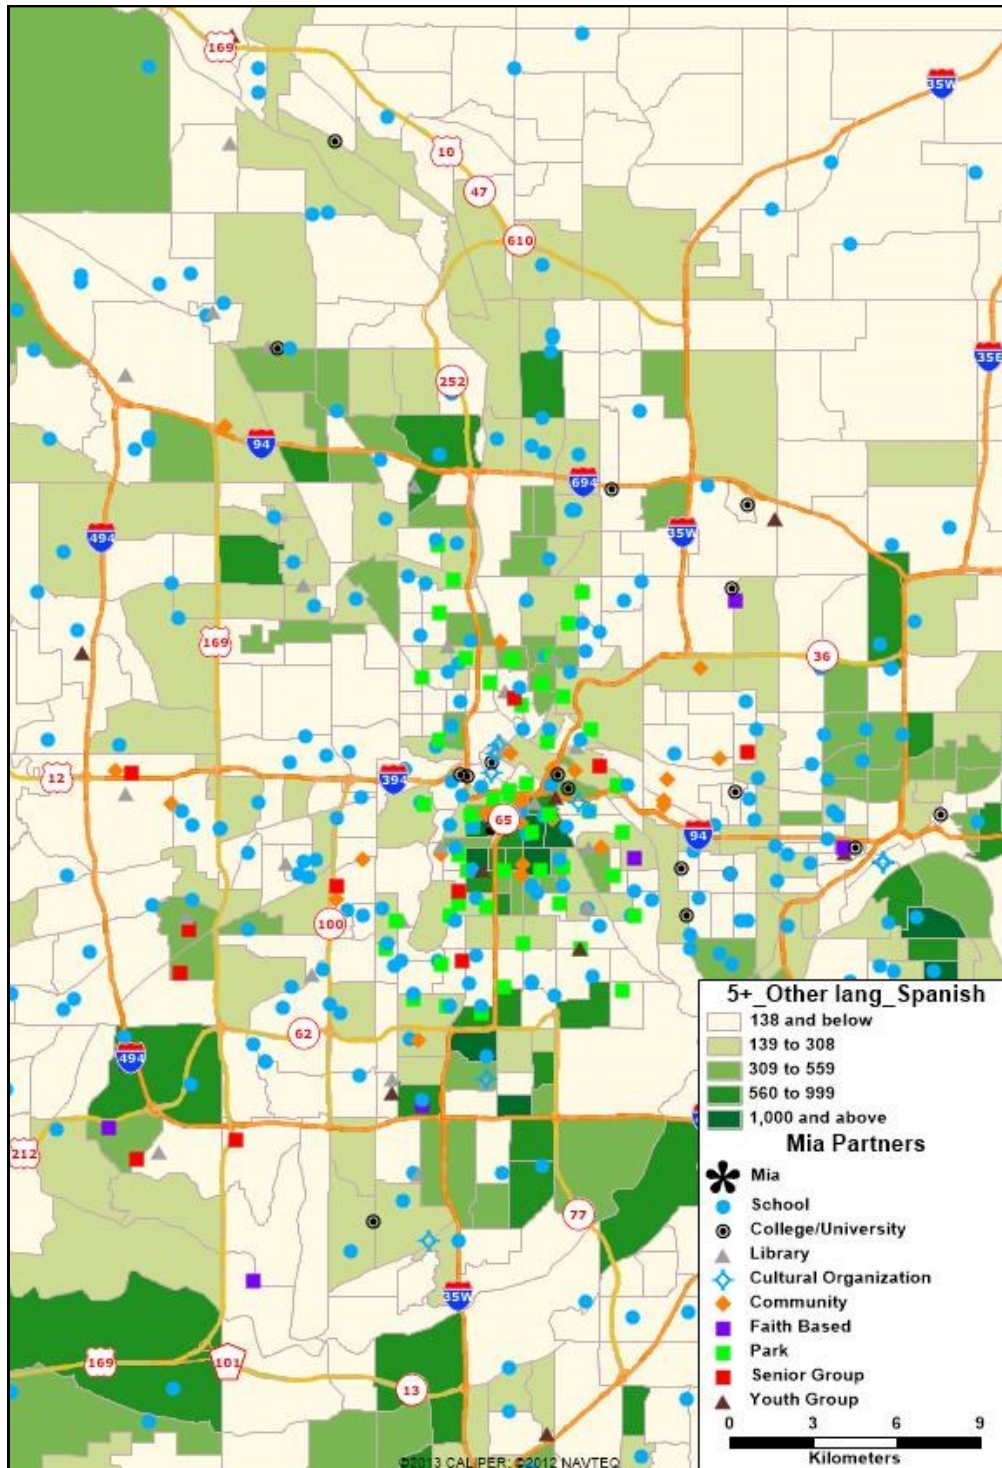

People over 5 Spanish language by Census Tract
(2010 U.S. Census)