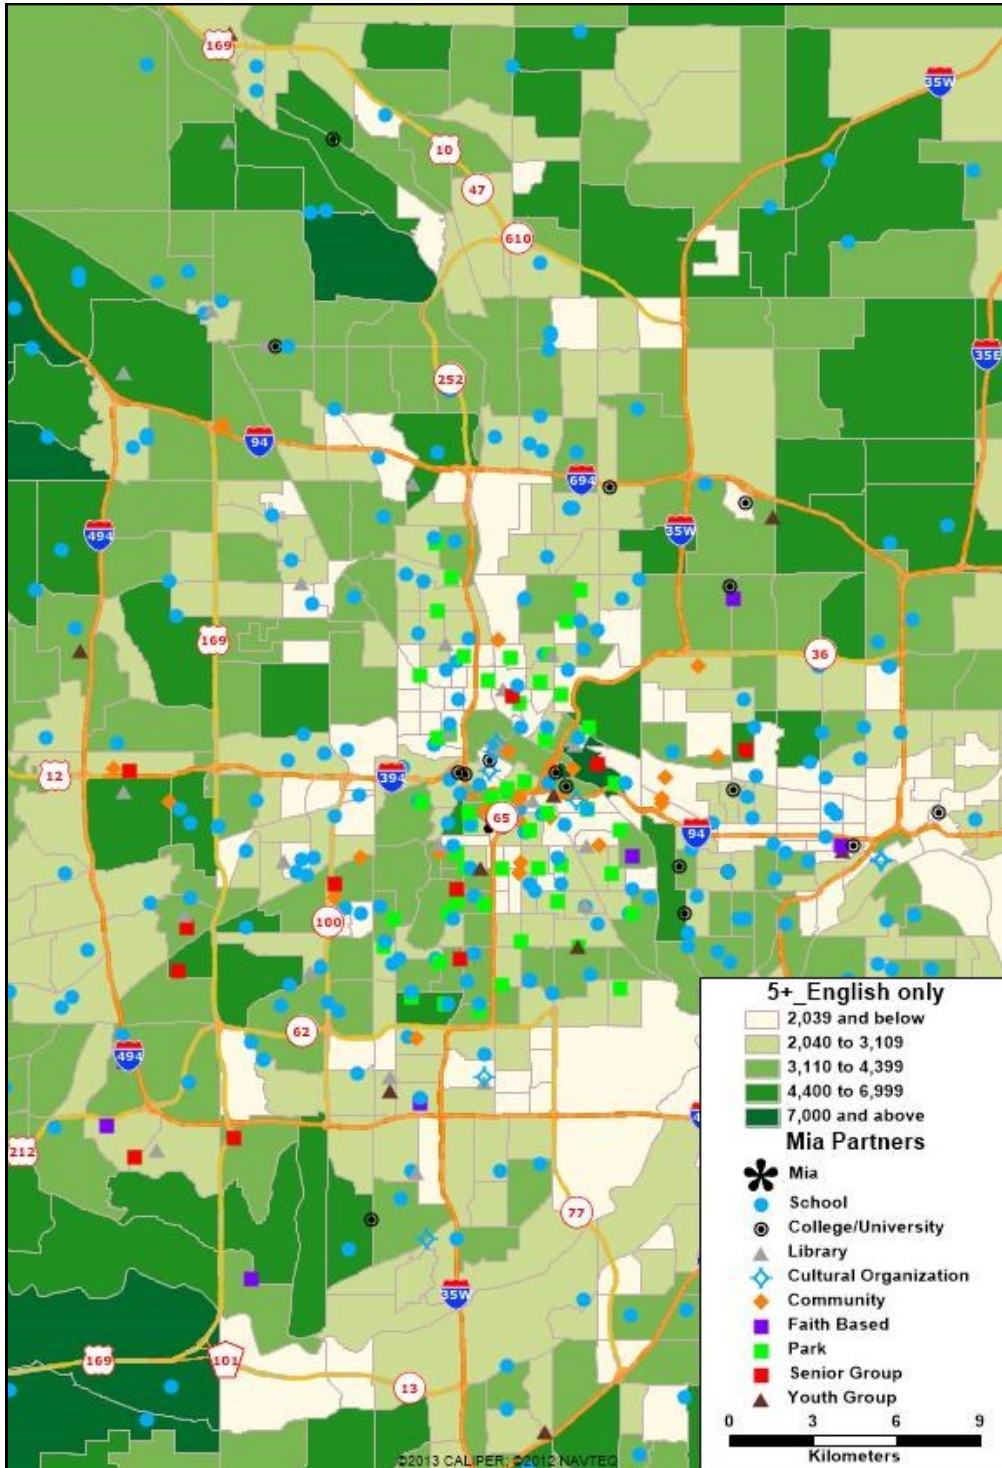

People over 5 English-only by Census Tract
(2010 U.S. Census)