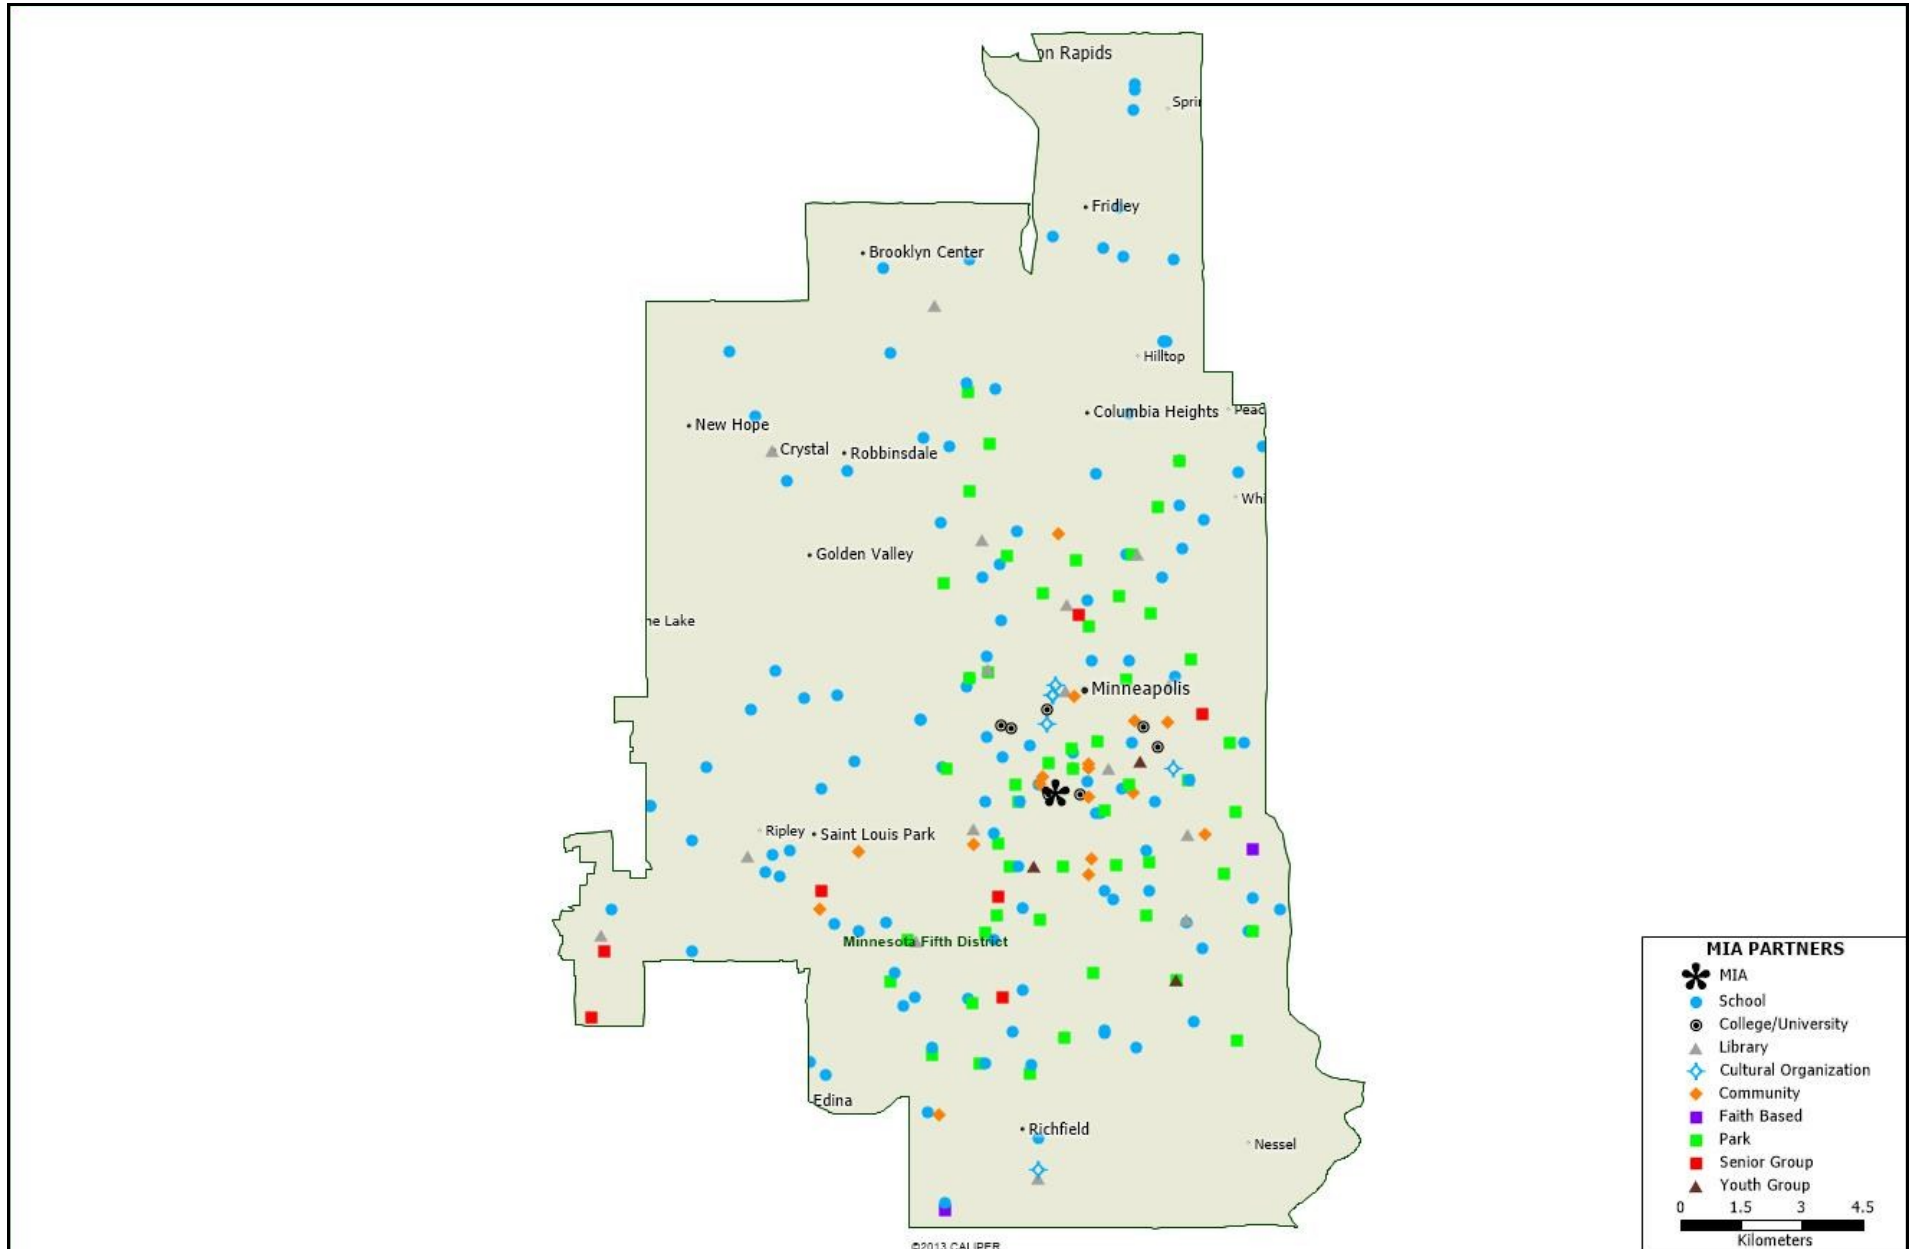

Summer Academy
Tesfa International School
Vadnais Heights Elementary
Washington Technology Magnet Middle School
Wildwood Elementary
Willow Lane Elementary
Woodbury High School
Boutwells Landing

SENIOR GROUP

Lyngblomsten Care Center

YOUTH GROUPS

YMCA 1
YWCA 2

Minnesota 5th Congressional District

Mia partners with more than 200 organizations in Minnesota's 5th Congressional District, as shown on the map below. Please see following pages for a detailed list.