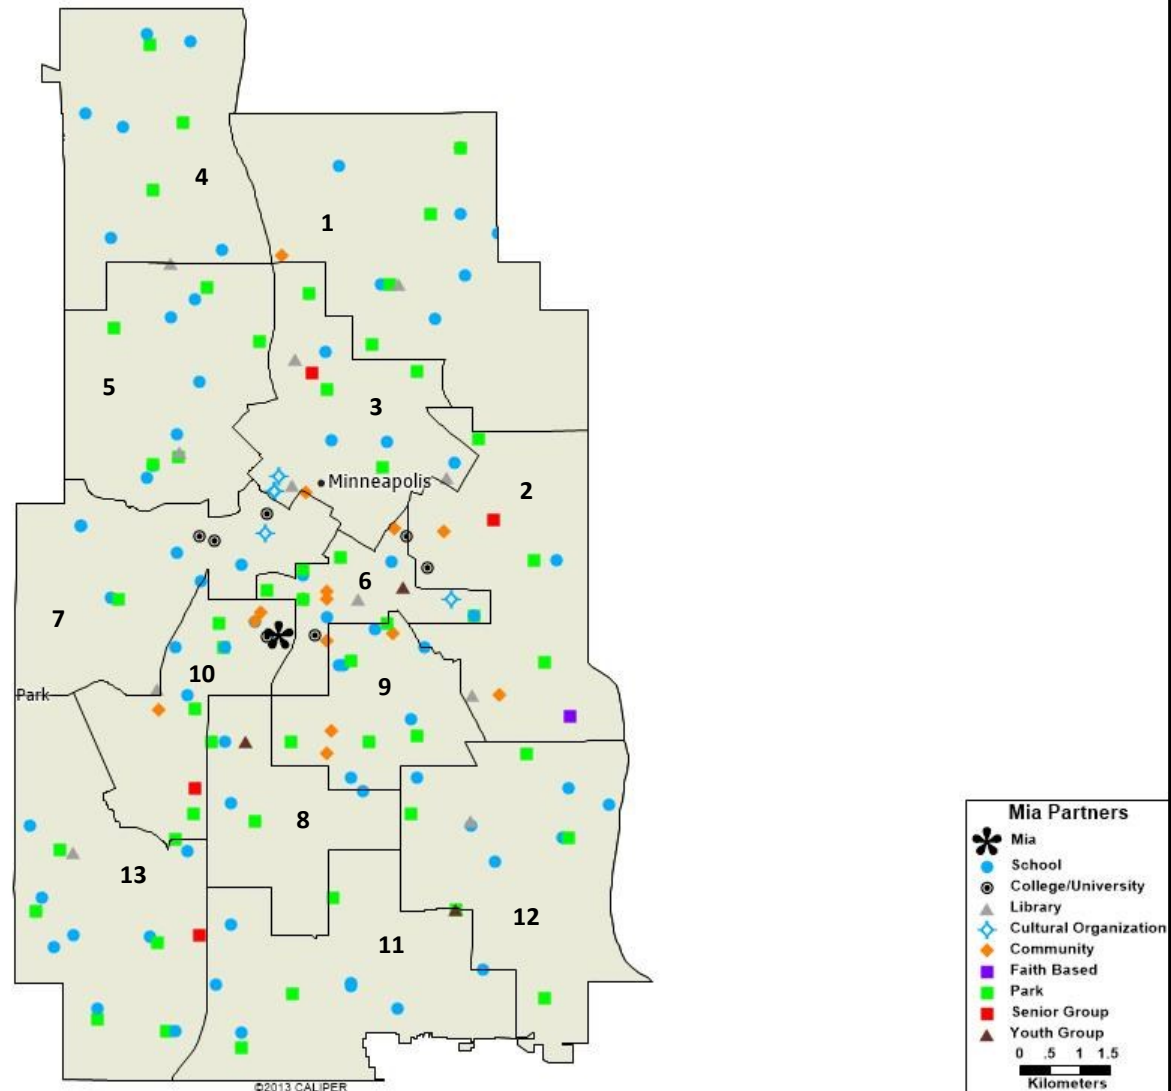

MINNEAPOLIS INSTITUTE OF ART (Mia)

Mia partners with more than 500 organizations in the Minneapolis-St. Paul-Bloomington, MN-WI Metropolitan Statistical Area, as shown on the map below.

MINNEAPOLIS

Mia partners with more than 150 organizations in the city of Minneapolis. Please see following pages for a detailed list by City Council Wards.

Mia Partners in Minneapolis

WARD 1

Audubon Park
Edison High School
Jackson Square Park
Learning for Leadership Charter School
Logan Park
MWMO
Northeast Library
Northeast Middle School
Pillsbury Elementary
Waite Park
Waite Park Recreation Center
Yinghua Academy