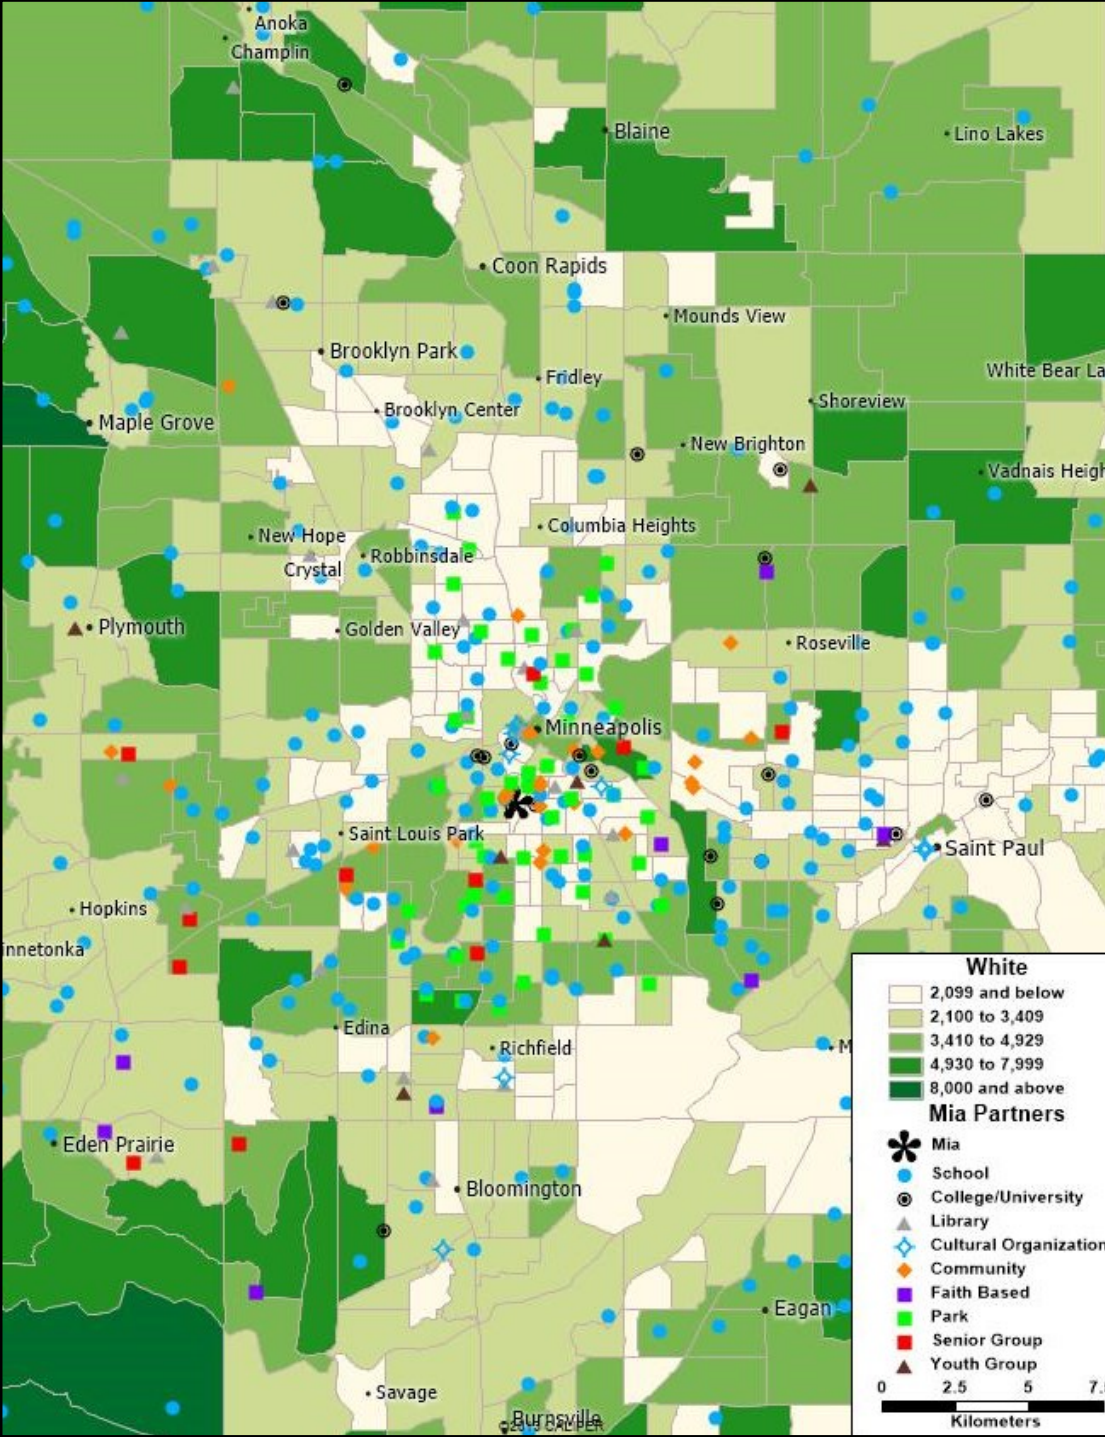

White Population by Census Tract
(2010 U.S. Census)