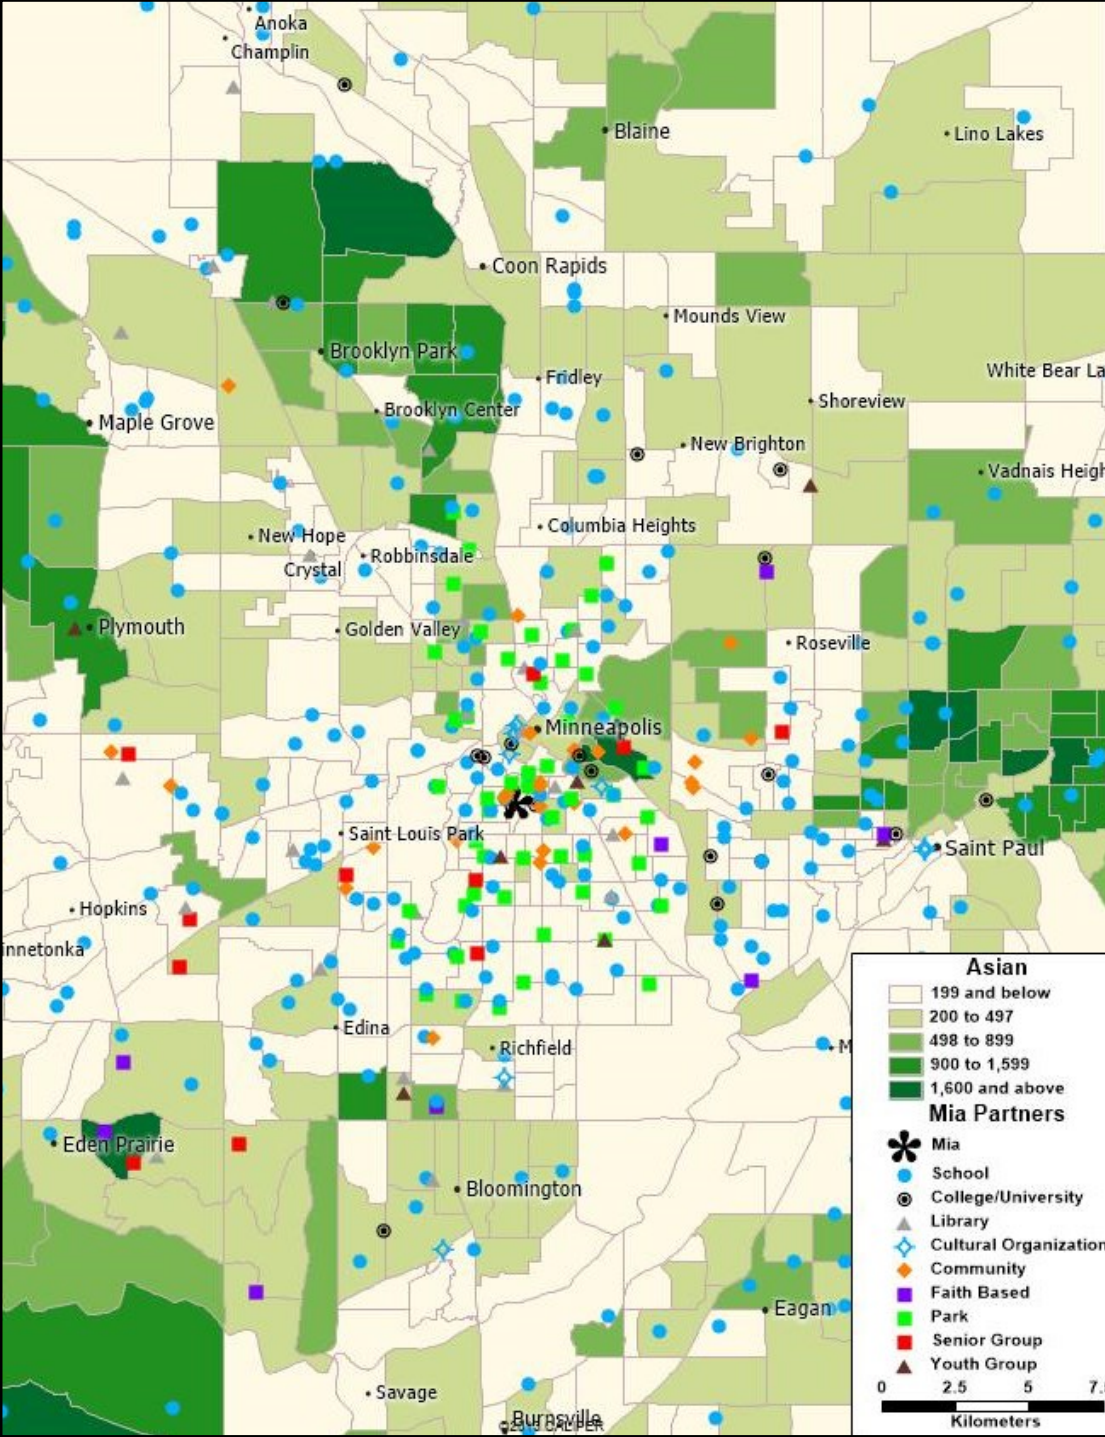

Asian Population by Census Tract
(2010 U.S. Census)