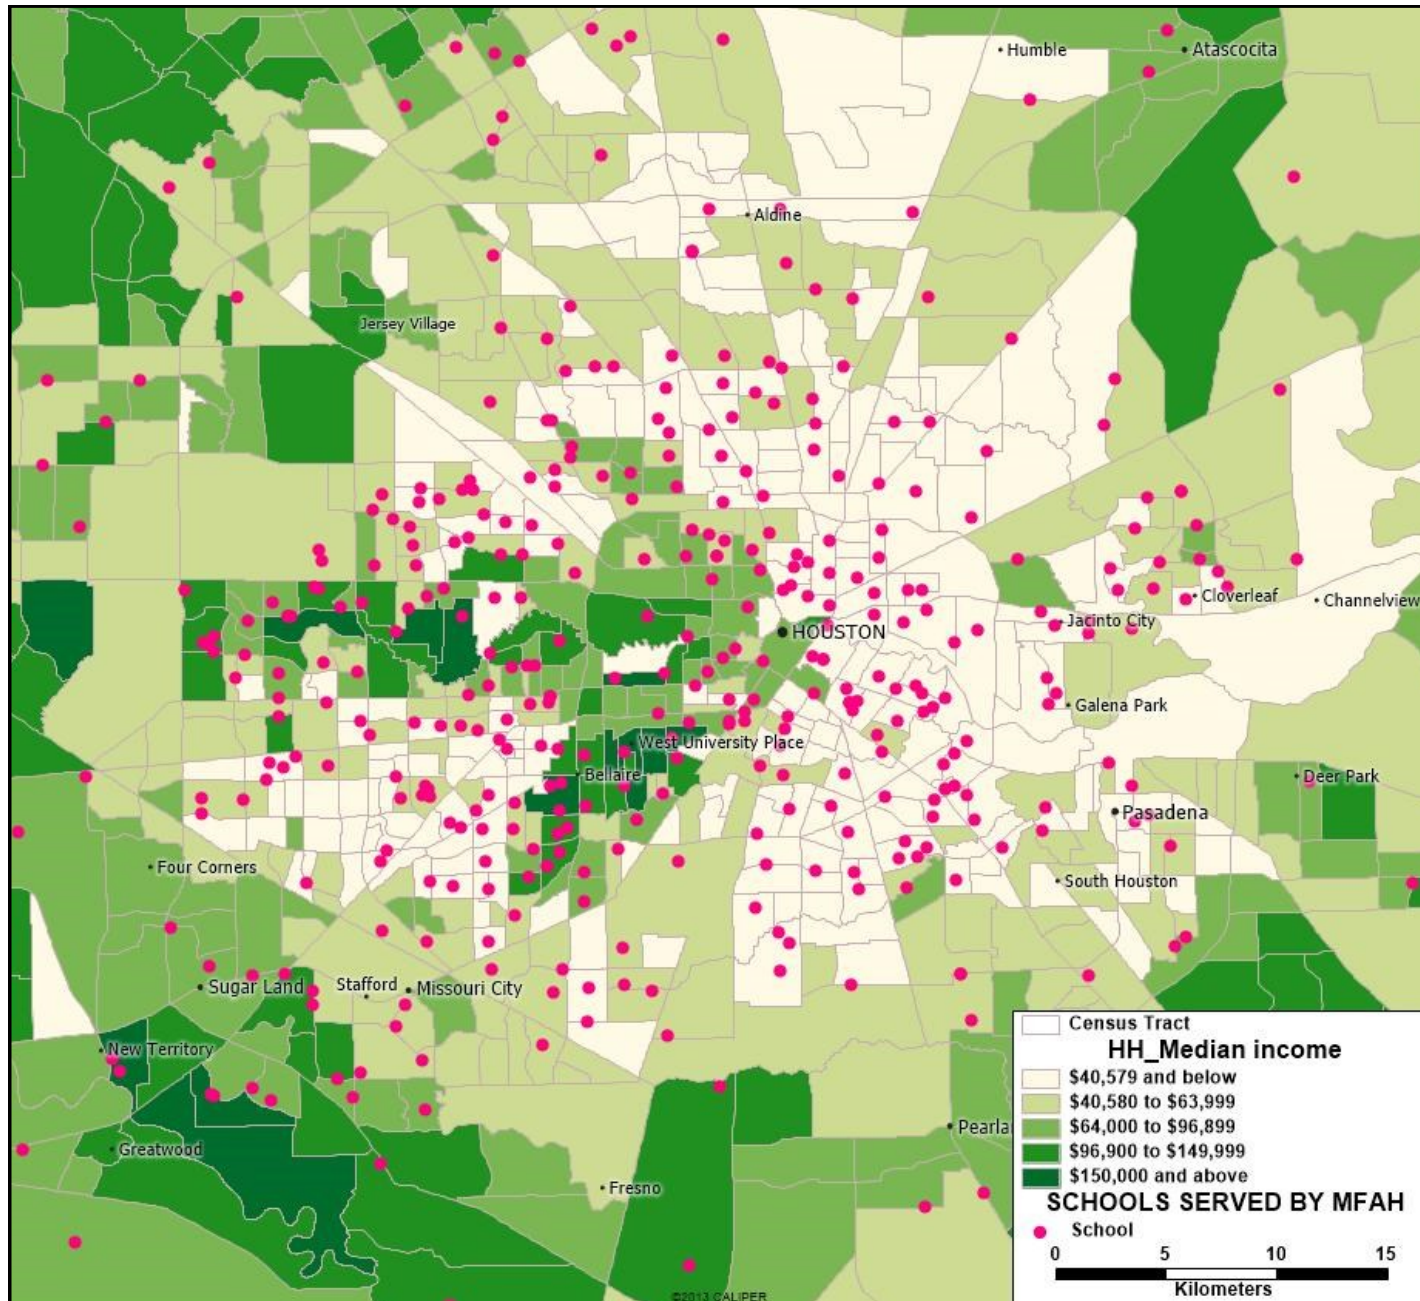

The Museum of Fine Arts, Houston (MFAH) served more than 500 schools in the 2014-15 and 2015-16 school years, as demonstrated on the map below. Please see following pages for maps of jurisdictions and detailed lists of schools served.

MFAH serves schools in census tracts of all socio-economic levels.

MFAH served more than 300 schools in the city of Houston. Please see following pages for City Council districts.

Schools served by MFAH, City Council District A—Brenda Stardig