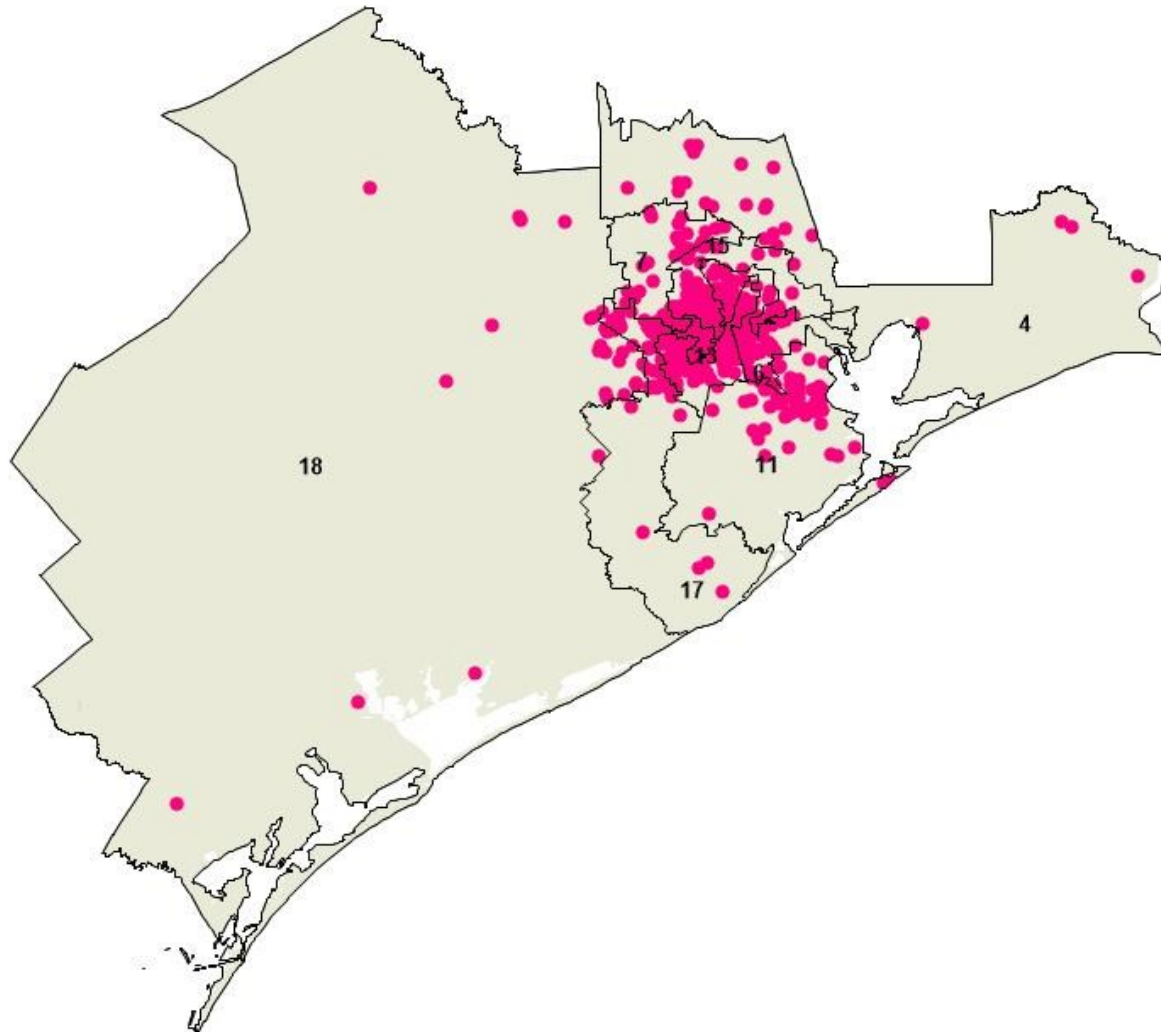

City Council District
SCHOOLS SERVED BY MFAH
● School
 0 1 2 3

 Kilometers

Schools served by MFAH, City Council District K—Larry Green

- Almeda Elementary
- Anderson Elementary
- Bell Elementary
- Beren Academy
- Billy Reagan Elementary
- Foerster Elementary
- Fondren Elementary
- Grissom Elementary
- Gross Elementary
- Harmony School
- Hines-Caldwell Elementary
- Hobby Elementary
- Longfellow Elementary
- Milne Elementary
- Montgomery Elementary
- Parker Elementary
- Petersen Elementary
- Red Elementary
- Ridgegate Elementary
- Shearn Elementary
- Tinsley Elementary
- Valley West Elementary
- Windsor Village Elementary

City Council District
SCHOOLS SERVED BY MFAH
● School
 0 2 4 6
 Kilometers

Schools served by MFAH, 8th Congressional District—Hon. Kevin Brady

Texas State Senate Districts 4, 6, 7, 11, 13, 15, 17, and 18.
Please see following pages for maps and lists.