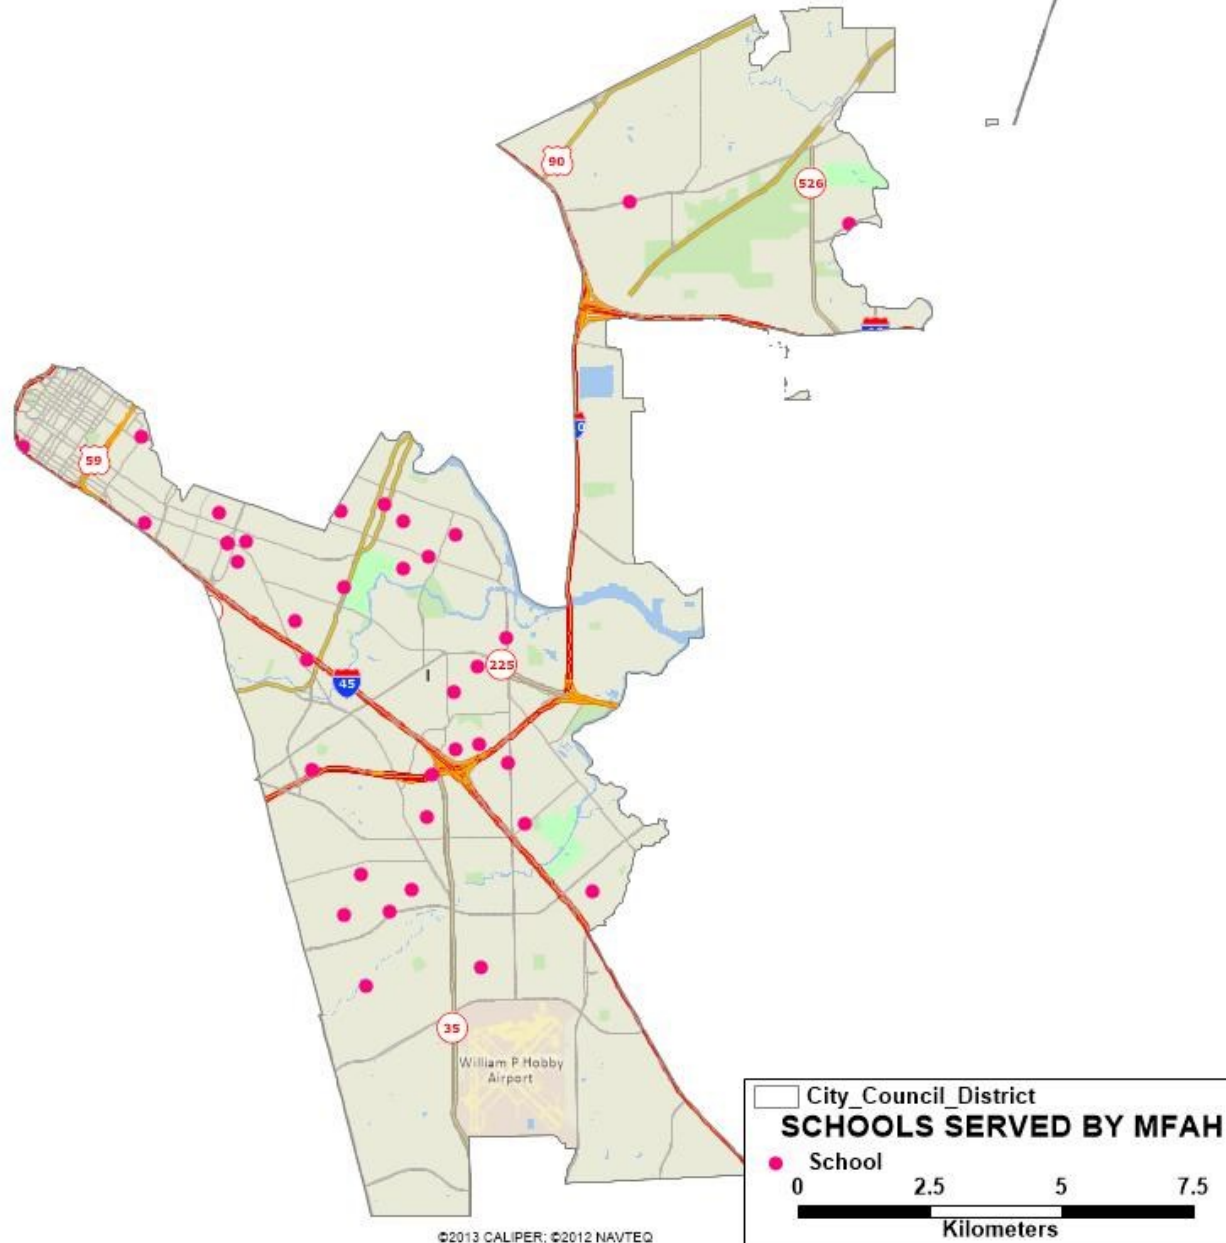

Schools served by MFAH, City Council District I—Robert Gallegos

- Austin High School
- Bonner Elementary
- Briscoe Elementary
- Brookline Elementary
- Cage Elementary
- Carrillo Elementary
- Cornelius Elementary
- Crespo Elementary
- Davila Elementary
- De Zavala Elementary
- Dodson Elementary
- Eastwood Academy
- Edison Middle School
- Franklin Elementary
- Gallegos Elementary
- Garden Villas Elementary
- Golfcrest Elementary
- Gregg Elementary
- Hartman Middle School
- Houston Gateway Academy
- JP Henderson Elementary
- JR Harris Elementary
- Lantrip Elementary
- Lewis Elementary
- Oates Elementary
- Park Place Elementary
- Project Chrysalis Middle School
- Queen of Peace
- Robinson Elementary
- Sanchez Elementary
- Seguin Elementary School
- Southmayd Elementary
- Star of Hope
- Tejano Center
- Tijerina Elementary
- Young Scholars