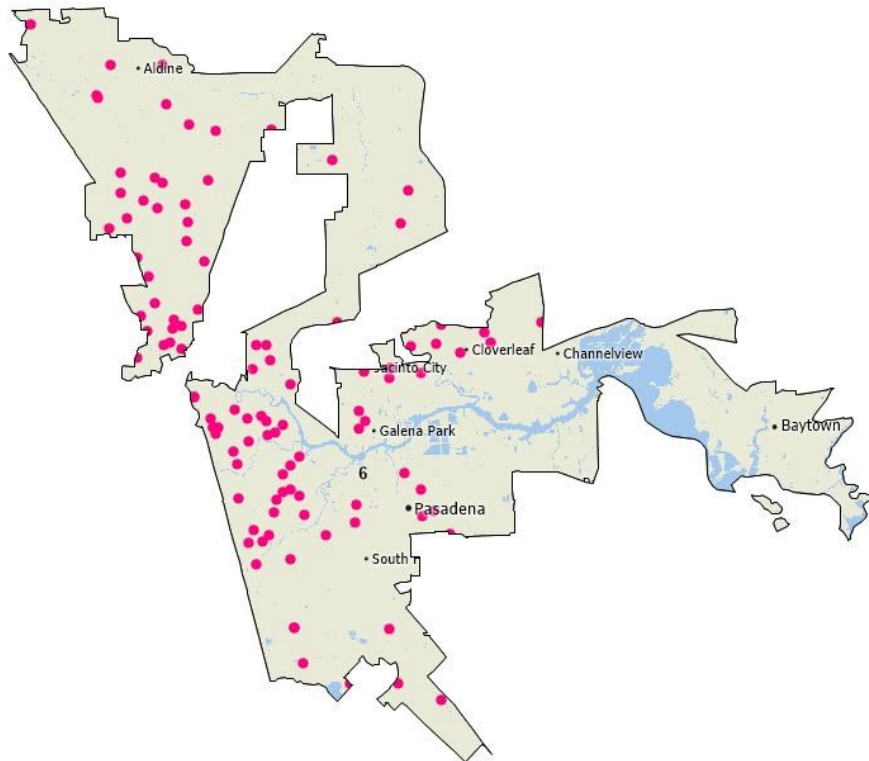

Schools served by MFAH Texas State Senate District 6—Sylvia Garcia

SCHOOLS SERVED BY MFAH

©2013 CALIPER; ©2012 NAVTEQ

Academic Academy	Gallegos Elementary	Pueblo's Royal Christian School
Agape Christian Pre-School	Garcia Elementary	Pugh Elementary
Aldine 9th Grade School	Garden Villas Elementary	Pyburn
Austin High School	Golfcrest Elementary	Queen of Peace
Barrick Elementary	Green Valley	R. Martinez Elementary
Berry Elementary	Gregg Elementary	Reed Academy
Bonner Elementary	Hartman Middle School	Roosevelt Elementary
Briscoe Elementary	Houston CAN Academy	Ross Elementary
Brookline Elementary	Houston Gateway Academy	RP Harris Elementary
Browning Elementary	Iman Academy SE	Rucker Elementary
Burbank Elementary	Jacinto Elementary	Rusk Elementary
Burnet Elementary	Jackson Middle	Sam Houston
C. Martinez Elementary	Janowski Elementary	Sam Rayburn High School
C.E. King High School	Jefferson Elementary	Sanchez Elementary
Cage Elementary	JP Henderson Elementary	Scarborough Elementary
Carrillo Elementary	JR Harris Elementary	Scroggins Elementary
Carroll Elementary	Ketelsen Elementary School	Seguin Elementary School
Cimarron	KIPP Voyage Academy	Sherman Elementary
Cloverleaf	Lantrip Elementary	Southmayd Elementary
Coop Elementary	Lewis Elementary	Stephens Elementary
Cornelius Elementary	Looscan Elementary	Stovall Middle School
Crespo Elementary	Lutheran South	Tejano Center
Crockett Elementary	Lyons Elementary	The Rusk School
Darul Arqam	MacArthur	Thompson Intermediate
Davila Elementary	Marcella Intermediate	Tijerina Elementary
De Chaumes Elementary	Mitchell Elementary	Travis Elementary
De Zavala Elementary	Moreno Elementary	Woodland Acres
DeAnda Elementary	Normandy Crossing	
Dearpark High School	Northline Elementary	
Durkee Elementary	Northside High School	
Eastwood Academy	Paige Elementary	
Eckert Intermediate	Park Place Elementary	
Edison Middle School	Pasadena High School	
Eliot Elementary	Patrick Henry Middle School	
Family Christian Academy	Patterson Elementary	
Franklin Elementary	Port Houston Elementary	
Galena Park	Project Chrysalis Middle School	
Galena Park High School