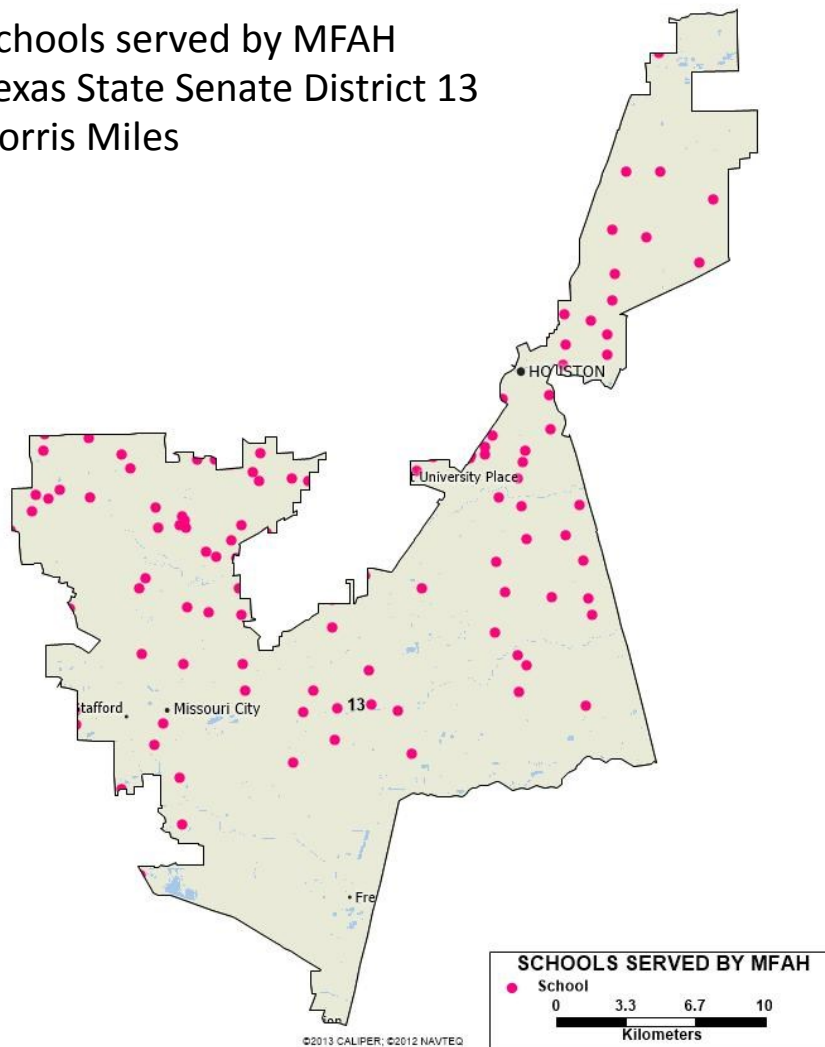

Schools served by MFAH
Texas State Senate District 13
Borris Miles

Alcott Elementary	Forest Brook Middle School	Ridgegate Elementary
Alief Community Montessori School	Foster Elementary	Rodriguez Elementary
Alief Early College High School	Frost Elementary	Shadydale Elementary
Alief Hastings High School	Grissom Elementary	Sharpstown International
Almeda Elementary	Gross Elementary	Southampton Montessori
Atherton Elementary	Harmony School	St. Agnes Academy
Bastian Elementary	Hartfield Elementary	St. Francis de Sales School
Beechnut Academy	HCC Lifeskills	St. Paul's
Bell Elementary	Henderson N Q Elementary	Stafford Intermediate
Benavidez Elementary	Hilliard EL	Star of Hope
Beren Academy	Hines-Caldwell Elementary	Sutton Elementary
Best Elementary	Hobby Elementary	Texas Connections Academy
Billy Reagan Elementary	Isaacs Elementary	Thompson Elementary
Blackshear Elementary	Kashmere Gardens Elementary	Tinsley Elementary
Bonham Elementary	Kelso Elementary	TSU Charter Lab School
Braeburn Elementary	Lantern Lane Elementary	Valley West Elementary
Bruce Elementary	Law Elementary	Victory Prep K-8 Academy
Chancellor Elementary School	Liberty High School	Wesley Academy
Citizen Schools at Sugar Grove	Lockhart Elementary	Whidby Elementary
Codwell Elementary	MacGregor Elementary	White E Elementary
Cunningham Elementary	Mading Elementary	Windsor Village Elementary
DeBakey High School for Health Professions	Marshall Elementary	Woodson School
Dodson Elementary	McGowen Elementary	Young Elementary
Dogan Elementary	Mickey Leland College Prep	Young Scholars
EA Jones Elementary	Milne Elementary	
Edgar Glover Elementary	Montessori School of Downtown	
Elmore Elementary School	Montgomery Elementary	
Elsik 9th Grade Center	Neff Early Learning Center	
Elsik High School	Neff Elementary School	
Everest	Outley Elementary	
Felix Cook Fine Arts Magnet	Peck Elementary	
Foerster Elementary	Petersen Elementary	
Fondren Elementary	Pilgrim Academy	
	Piney Point Elementary	
	Quail Valley Elementary	
	Reynolds Elementary