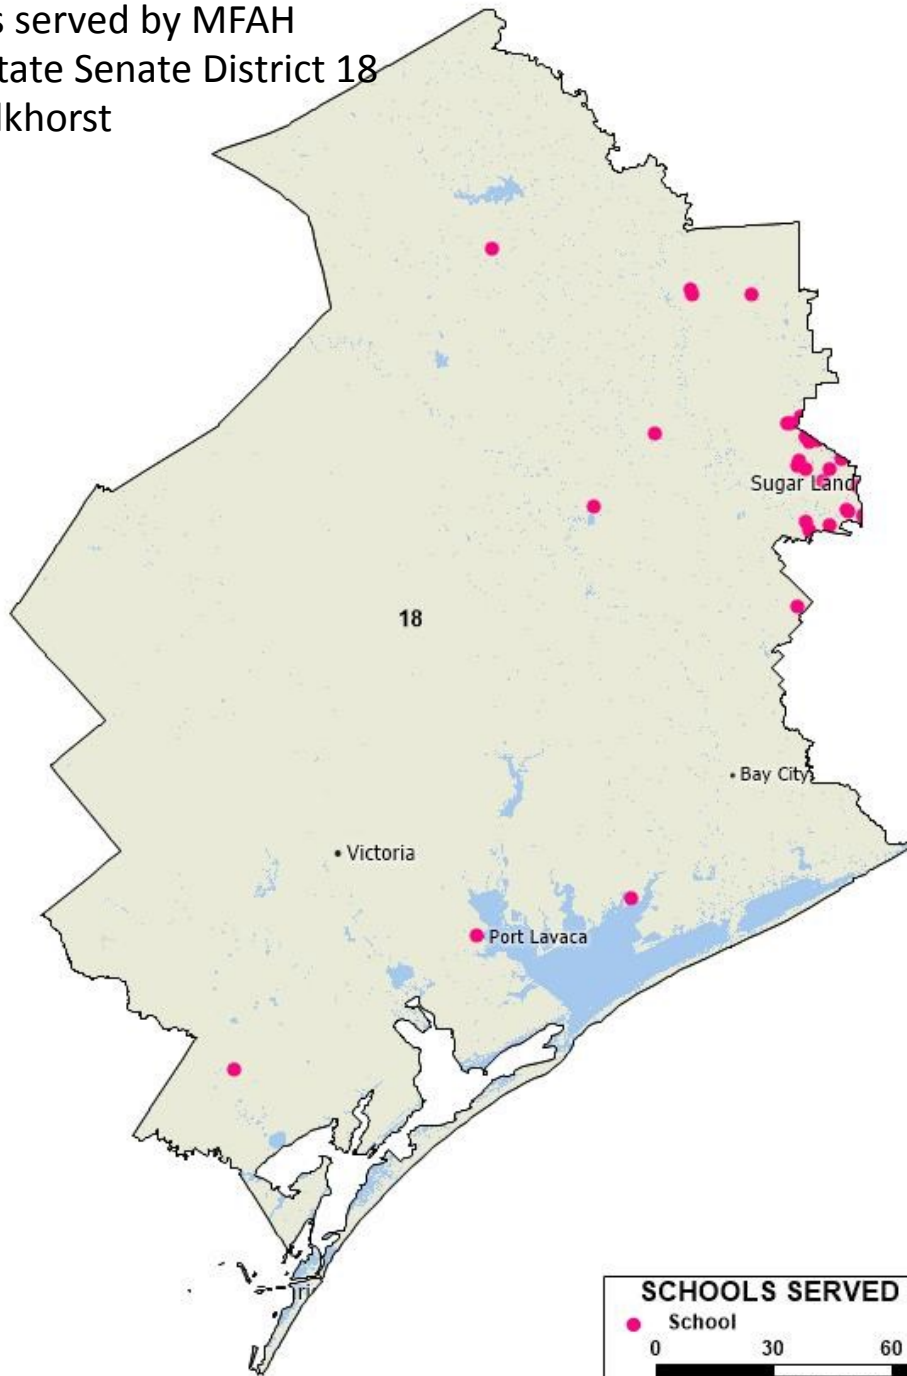

Schools served by MFAH
Texas State Senate District 18
Lois Kolkhorst

©2013 CALIPER; ©2012 NAVTEQ

- Burton High School
- Calhoun High School
- Cinco Ranch Junior High School
- David Crockett Middle School
- Discovery Schoolhouse
- Eagle Lake Intermediate School
- Faith West Academy
- George Bush High School
- Hempstead Elementary
- Hempstead Middle
- Hubenak Elementary
- Hutchison Elementary
- Katy High School
- Lamar High School
- Launch Academy
- Mirus Academy
- Needville High School
- Oakland Elementary
- Palacios High School
- Refugio High School
- Sartaria Middle School
- Sealy High School
- Seven Lakes Junior High
- Terry High School
- Tompkins High School
- Waller High School
- Westlake Preparatory Lutheran Academy