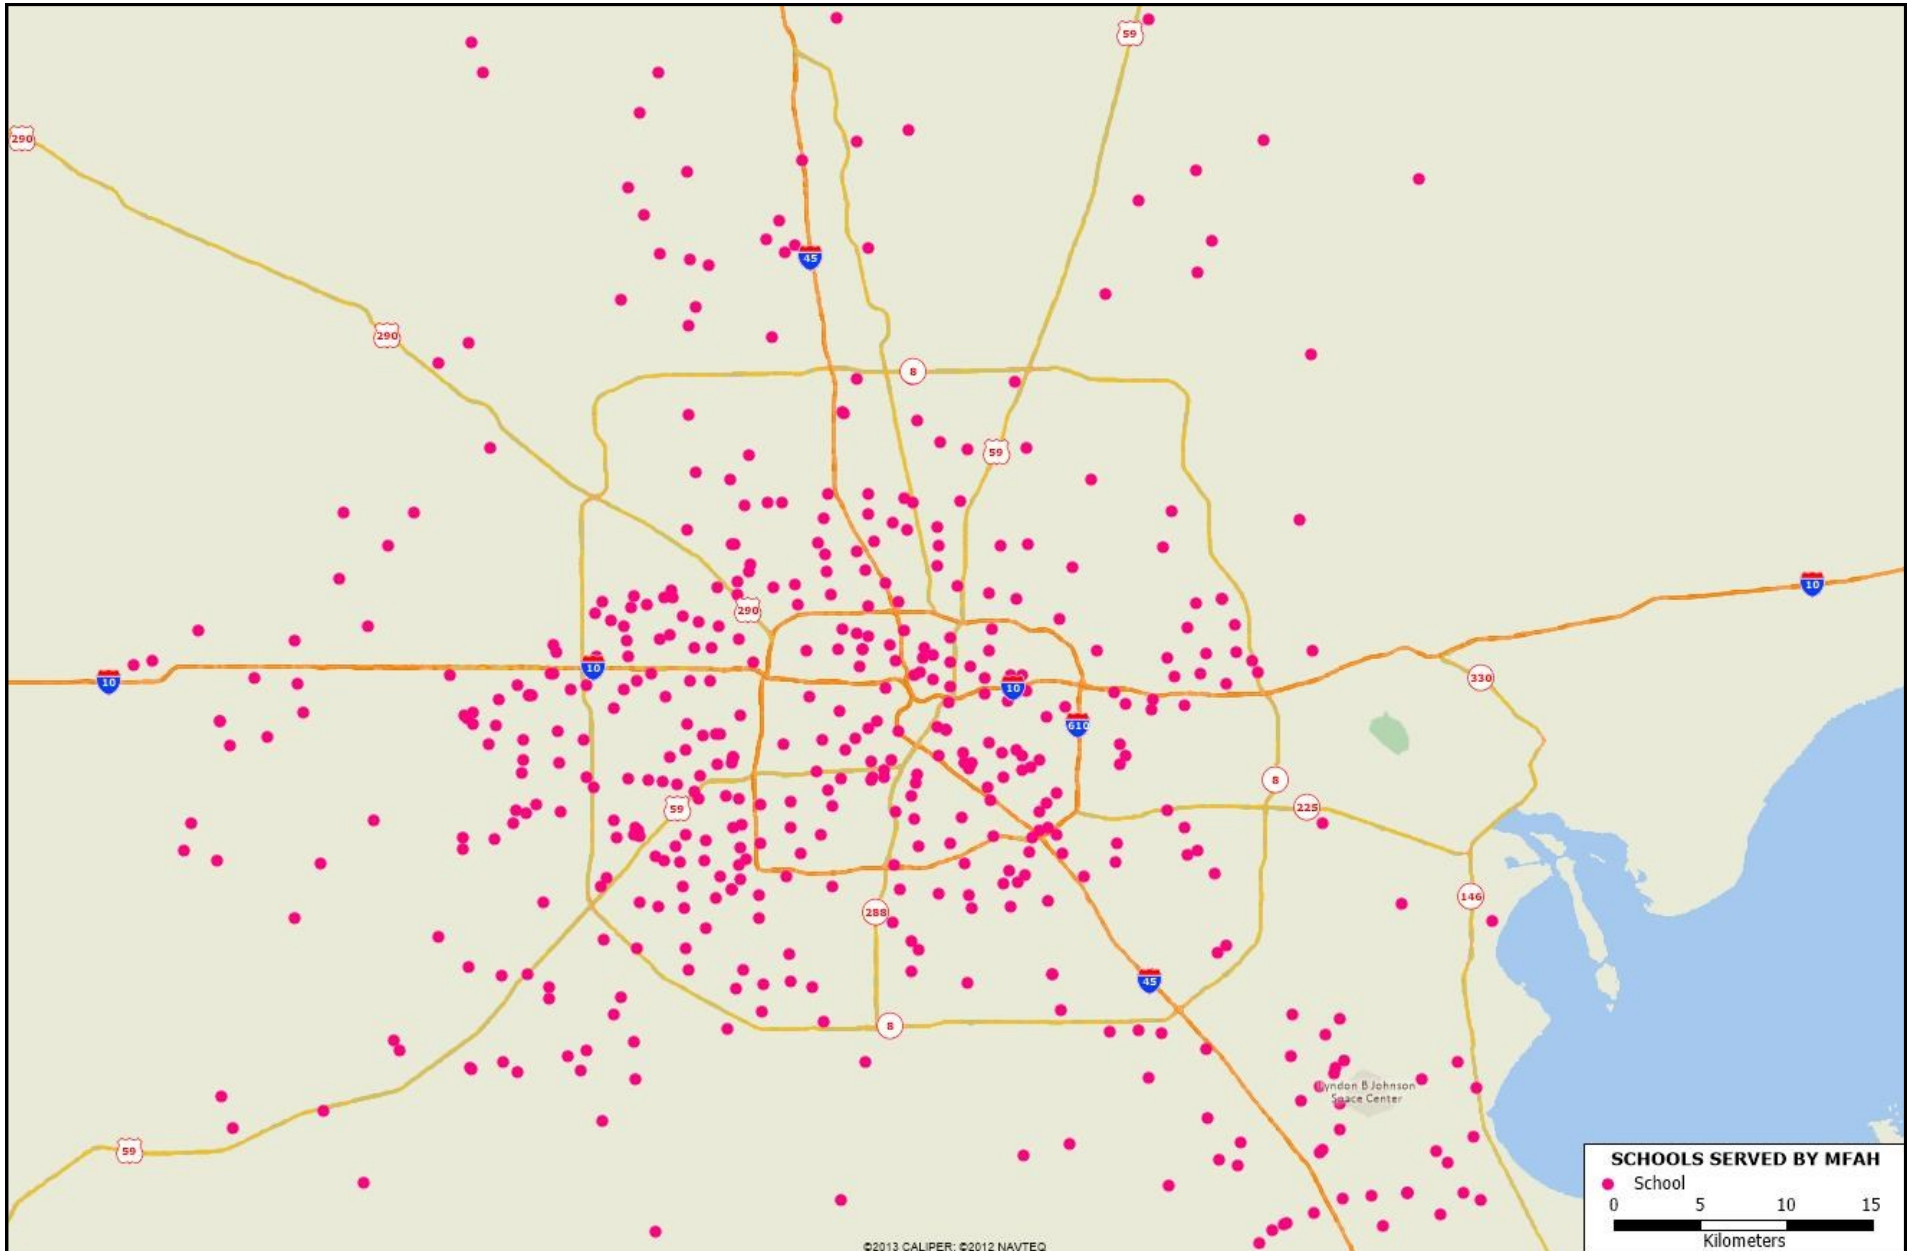

The Museum of Fine Arts, Houston (MFAH) served more than 500 schools in the 2014-15 and 2015-16 school years, as demonstrated on the map below. Please see following pages for maps of jurisdictions and detailed lists of schools served.