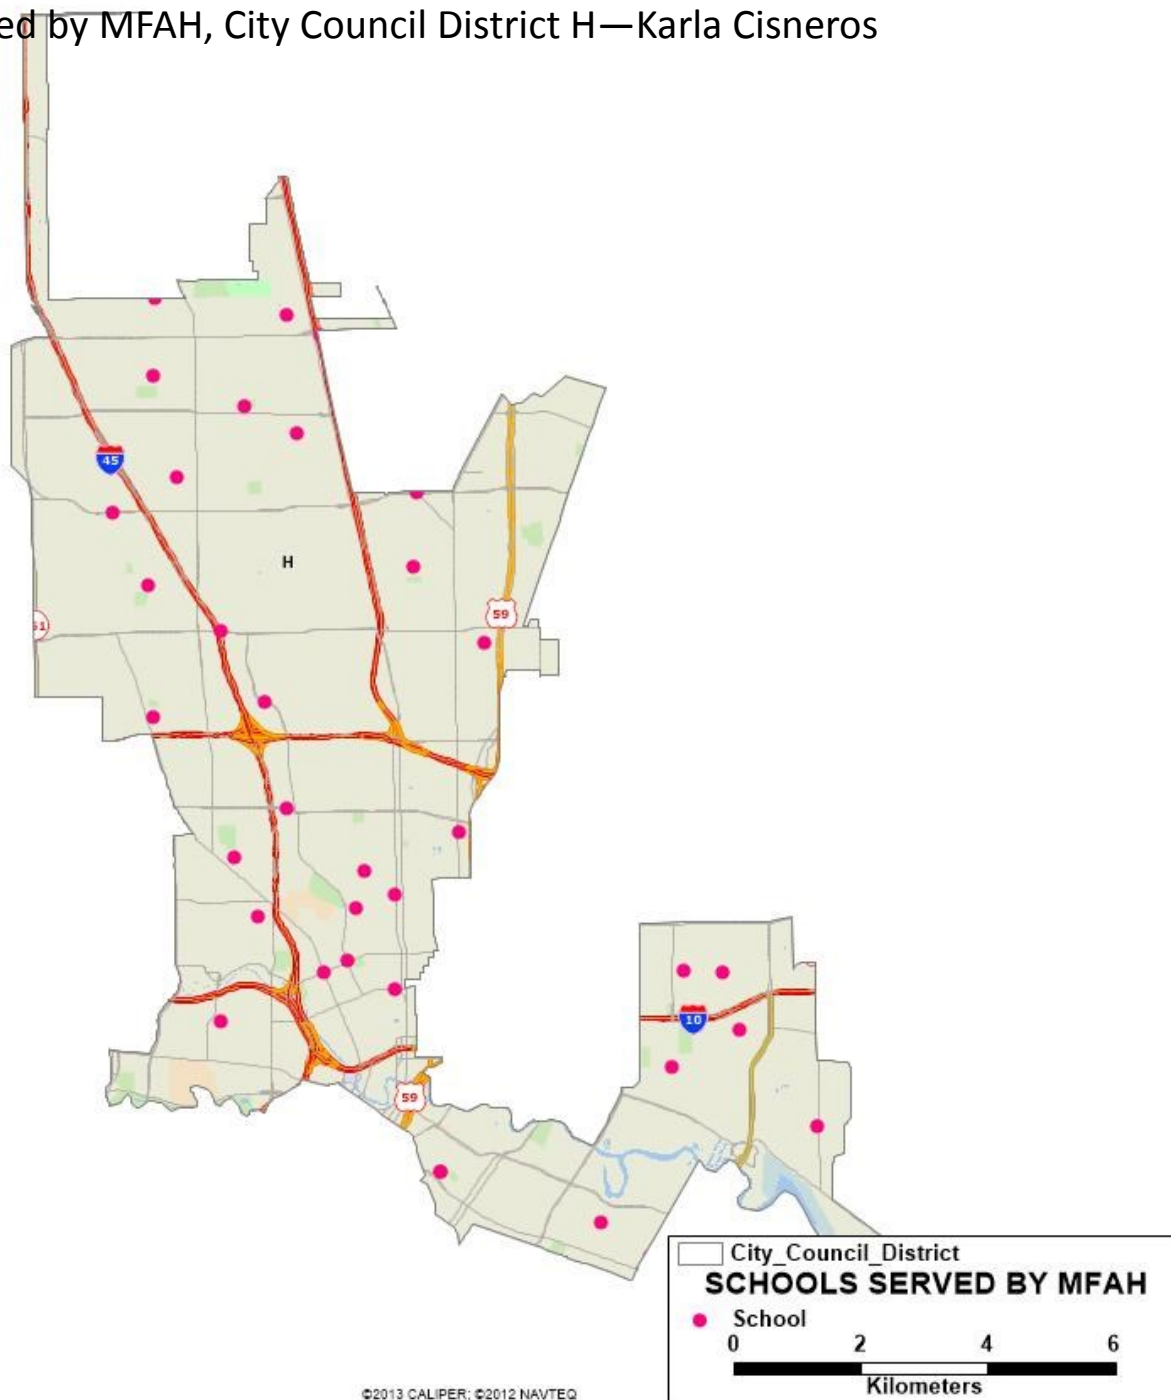

Schools served by MFAH, City Council District H—Karla Cisneros

- Barrick Elementary
- Berry Elementary
- Browning Elementary
- Burbank Elementary
- Burnet Elementary
- Burrus Elementary
- C. Martinez Elementary
- Crockett Elementary
- De Chaumes Elementary
- Durkee Elementary
- Eliot Elementary
- Garcia Elementary
- Houston CAN Academy
- Janowski Elementary
- Jefferson Elementary
- Kennedy Elementary
- Ketelsen Elementary School
- Looscan Elementary
- Lyons Elementary
- Northline Elementary
- Northside High School
- Paige Elementary
- Port Houston Elementary
- Pugh Elementary
- R. Martinez Elementary
- Roosevelt Elementary
- Ross Elementary
- Rusk Elementary
- Scroggins Elementary
- Sherman Elementary
- The Rusk School
- Travis Elementary