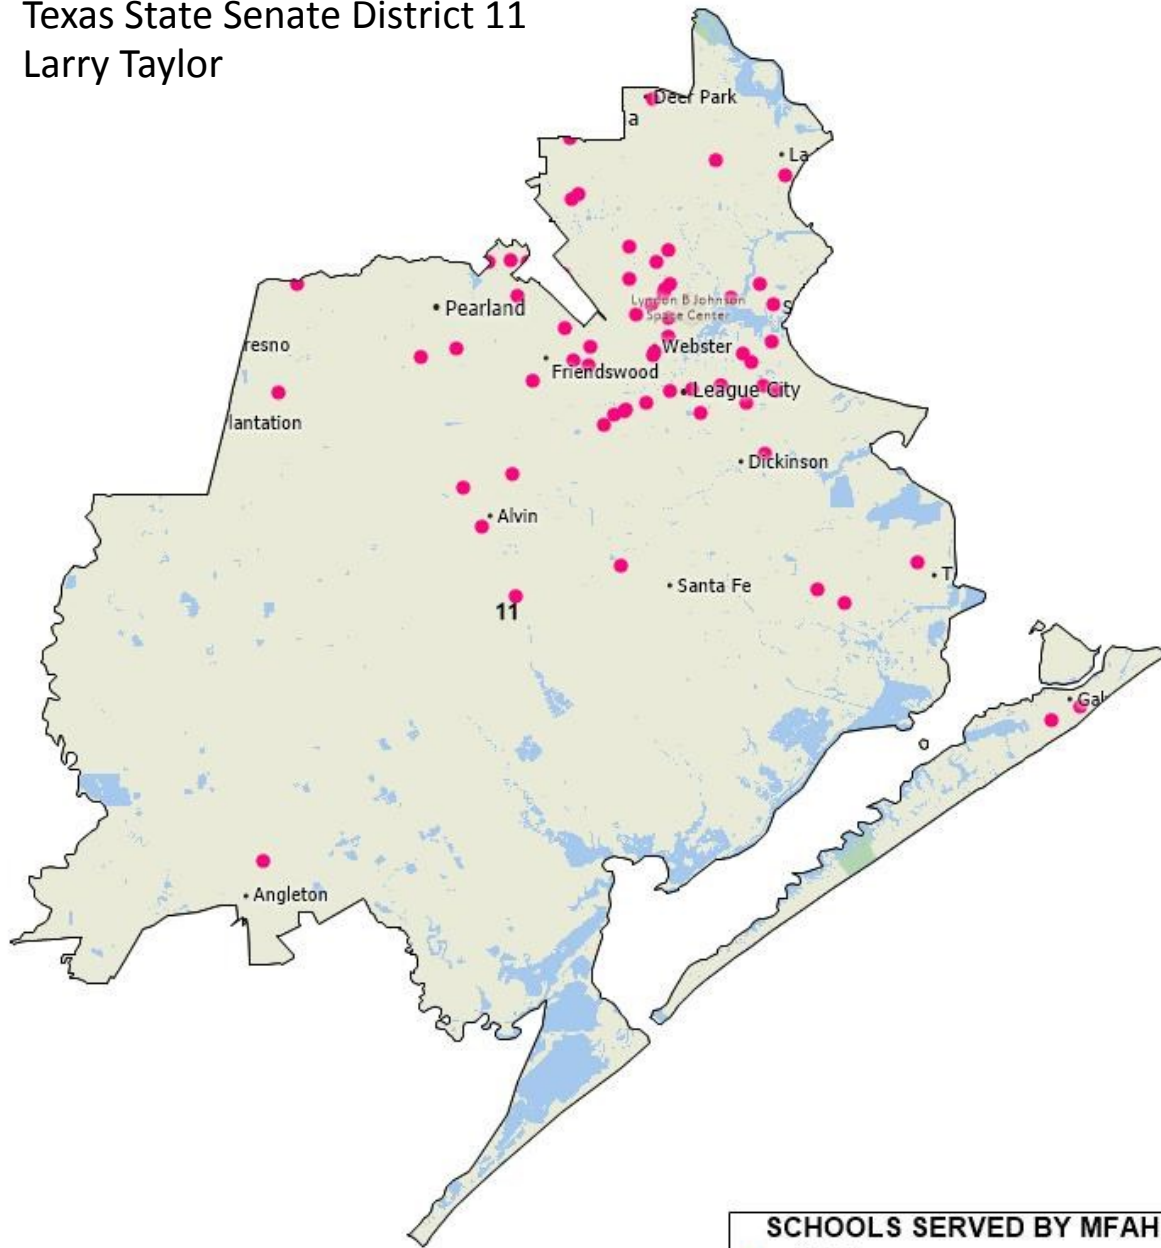

Schools served by MFAH
Texas State Senate District 11
Larry Taylor

©2013 CALIPER; ©2012 NAVTEQ

- Alvin High School
- Angleton Junior High School
- Armand Bayou
- Ball High School
- Bauerschlag
- Bay Area Christian School
- Bay Elementary
- Brookwood Elementary
- Clear Lake City
- Clear Lake Montessori
- Clear Springs High School
- Clear View High School
- Clearlake High School
- Crescent Intermediate
- Deer Park Junior High School
- Devereux School
- Dickinson High School
- Disney Elementary
- Dobie High School
- Ed White
- Falcon Pass
- Ferguson
- Friendswood High School
- GAP Academy
- Gilmore
- Goforth
- Greene
- Hall
- Harby Junior High
- Hyde
- La Marque High School
- La Marque Intermediate
- Landolt
- LaPorte High School
- League City
- League City Intermediate
- LF Smith Elementary
- Living Stones Christian School
- Lord of Life Lutheran School
- McWhirter
- Momentum Academy
- Mossman
- Nolan Ryan Junior High
- North Pointe Elementary
- O'Connell College Prep
- Parr
- Pasadena Memorial High School
- Pearland High School
- Rizzuto Elementary
- Robinson
- Rodeo Palm Junior High
- Ross
- Santa Fe High School
- Space Center Intermediate
- Stewart
- Tegeler Career Center
- Texas City High School
- Turner High School
- Ward
- Weber
- Wedgewood
- Whitcomb