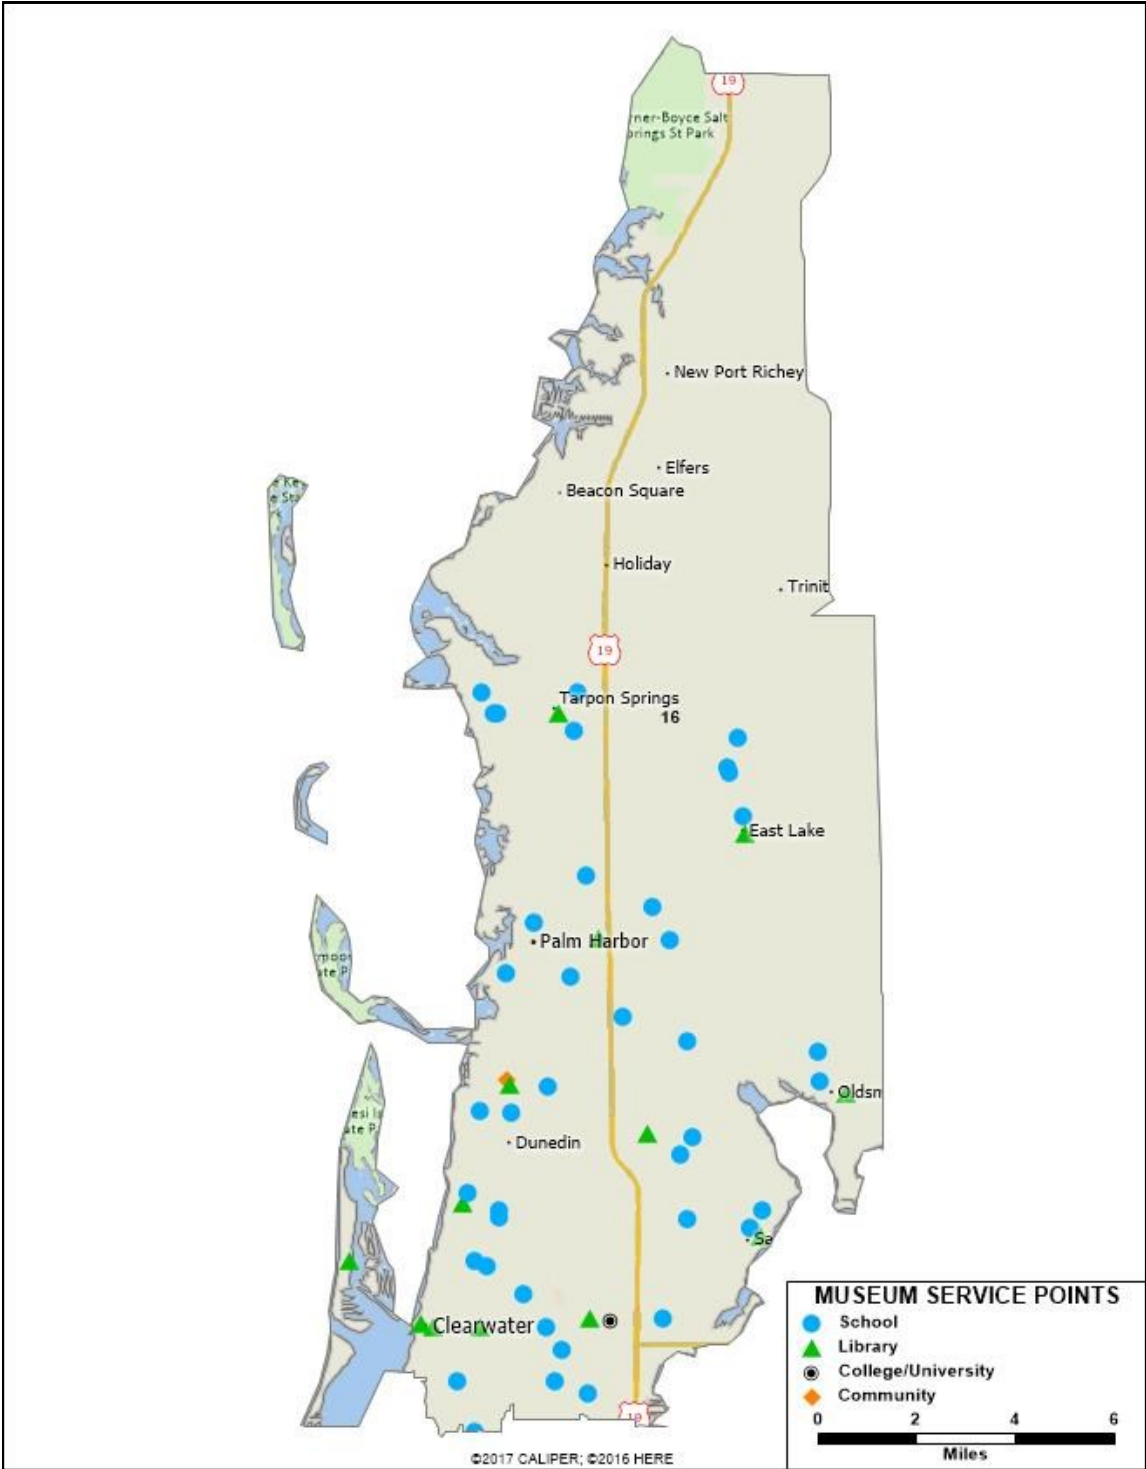

MUSEUM OF FINE ARTS ST. PETERSBURG, FLORIDA

FLORIDA SENATE 16TH DISTRICT

Each symbol on the map represents an education or community partner in the Florida Senate 16th District that used the services of the Museum in 2016.

Please see following page for a detailed list.