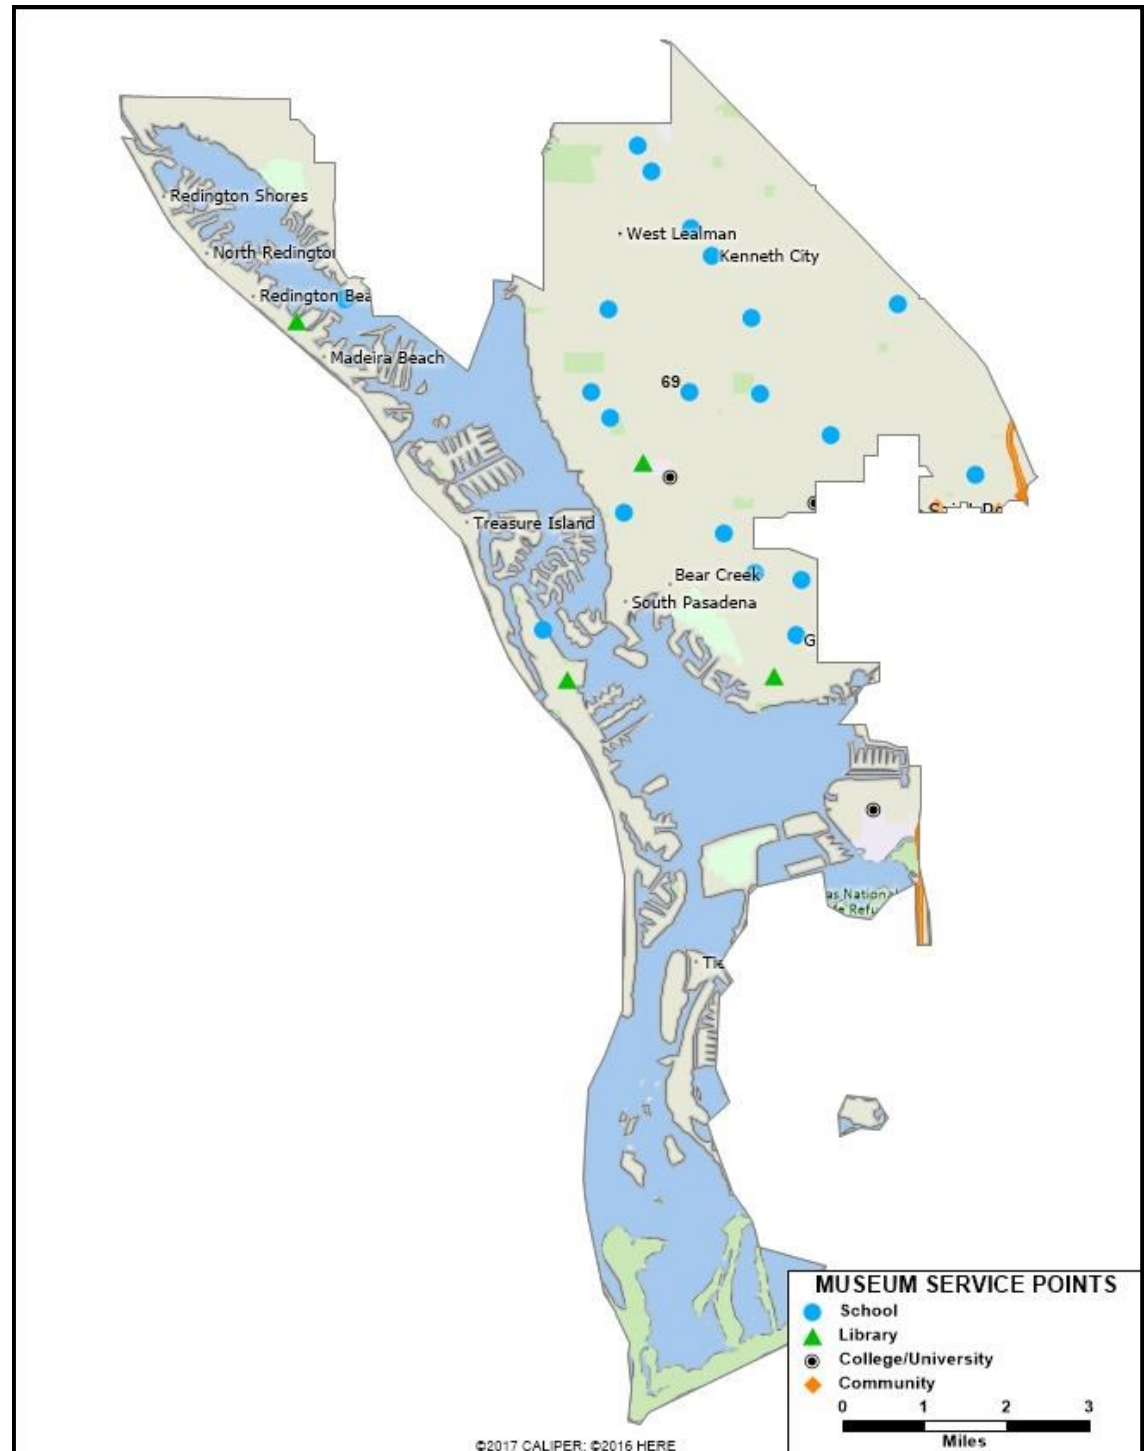

MUSEUM OF FINE ARTS ST. PETERSBURG, FLORIDA

FLORIDA HOUSE 69TH DISTRICT

Each symbol on the map represents an education or community partner that used the services of the Museum in 2016. They include:

COLLEGE/UNIVERSITY

Eckerd College
St Petersburg College - Downtown Campus
St Petersburg College - Gibbs Campus

COMMUNITY

Keep St Pete Lit
NOMAD Art Bus
Public Art Project
St Pete Pride

LIBRARY

Gulf Beaches Public Library
Gulfport Public Library
St Pete Beach Public Library
West Community Library

SCHOOL

Azalea Elementary	Pasadena Fundamental
Azalea Middle	Pinellas Park Middle
Bear Creek Elementary	Seventy-Fourth St Elementary
Blanton Elementary	St Petersburg High
Boca Ciega High	Tyrone Middle
Disston Academy	Westgate Elementary
Dixie Hollins High	
Gulf Beaches Elementary	
Gulfport Elementary	
Madeira Beach Fundamental	
Marjorie Rawlings Elementary	
Mount Vernon Elementary	
New Heights Elementary	
Northwest Elementary