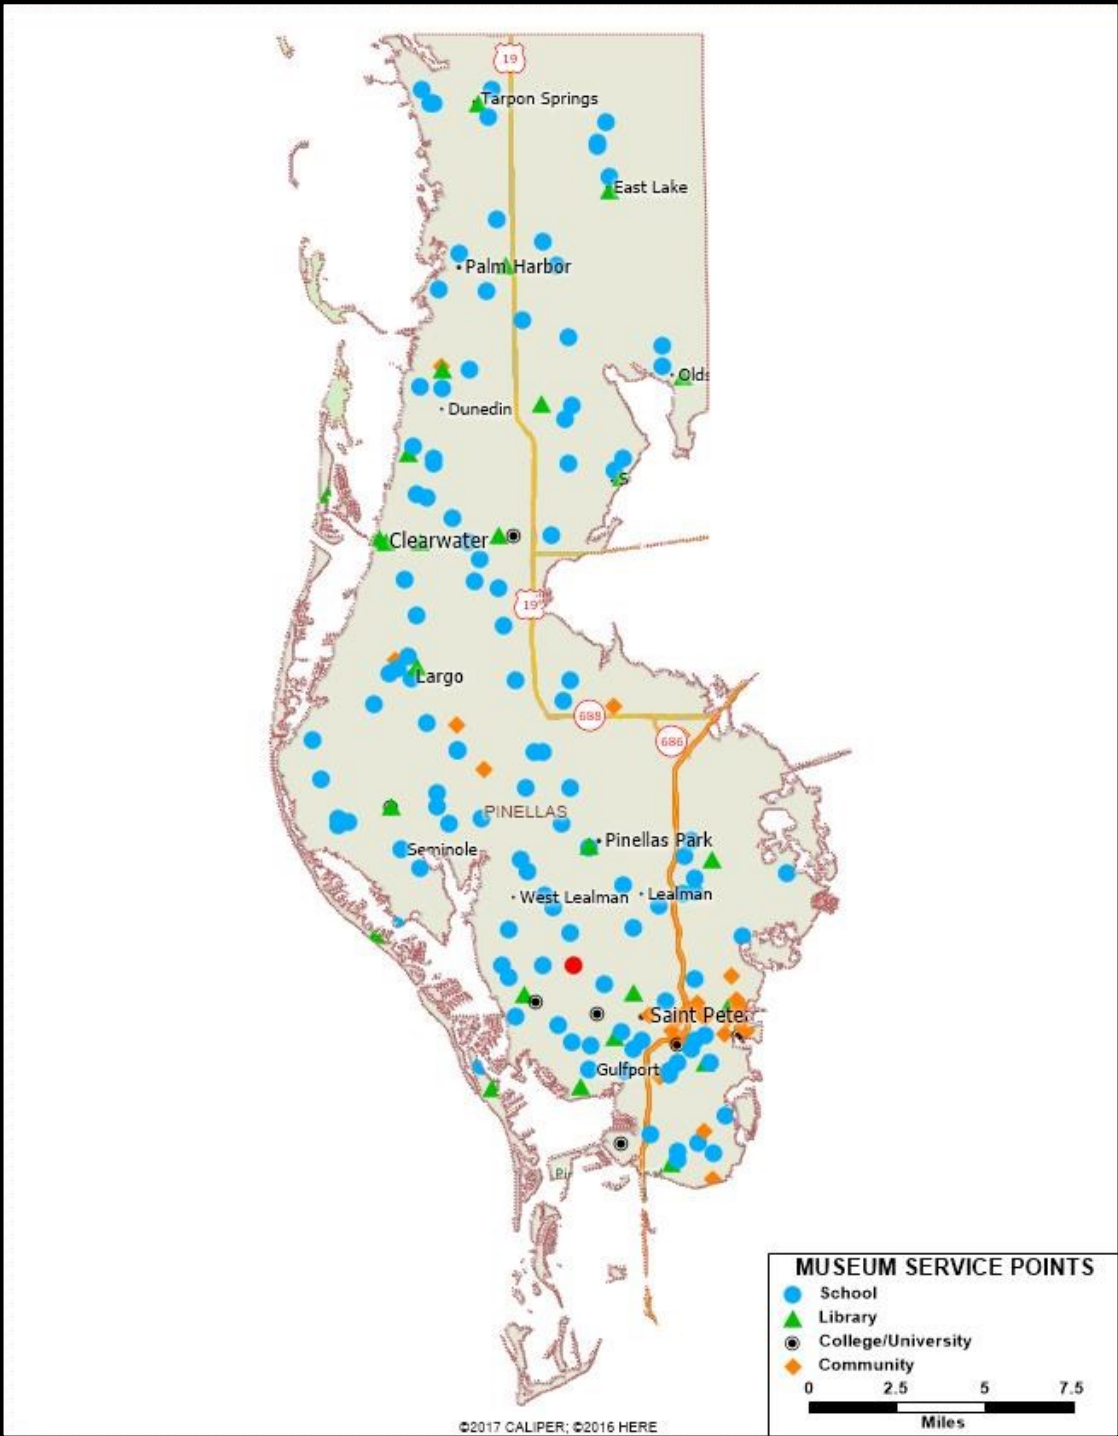

MUSEUM OF FINE ARTS ST. PETERSBURG, FLORIDA

PINELLAS COUNTY

Each symbol on the map represents an education or community partner in Pinellas County that used the services of the Museum of Fine Arts in 2016 .

Please see following pages for a detailed list.