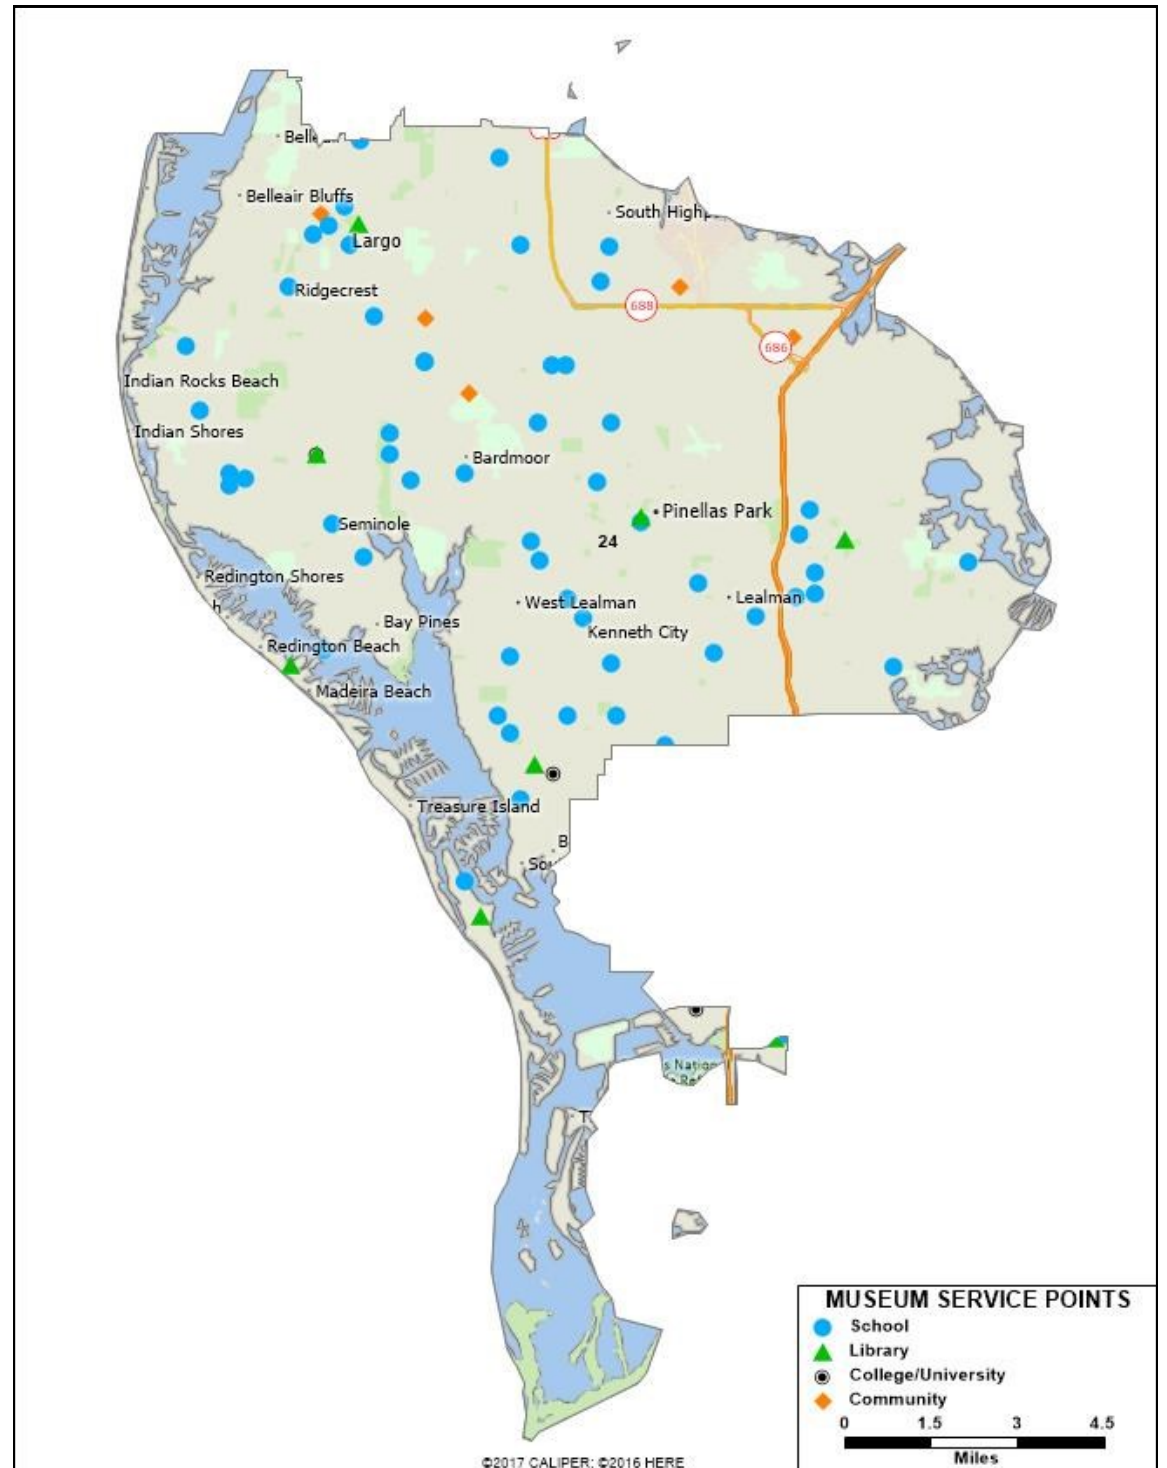

MUSEUM OF FINE ARTS ST. PETERSBURG, FLORIDA

FLORIDA SENATE 24TH DISTRICT

Each symbol on the map represents an education or community partner in the Florida Senate 24th District that used the services of the Museum in 2016.

Please see following page for a detailed list.