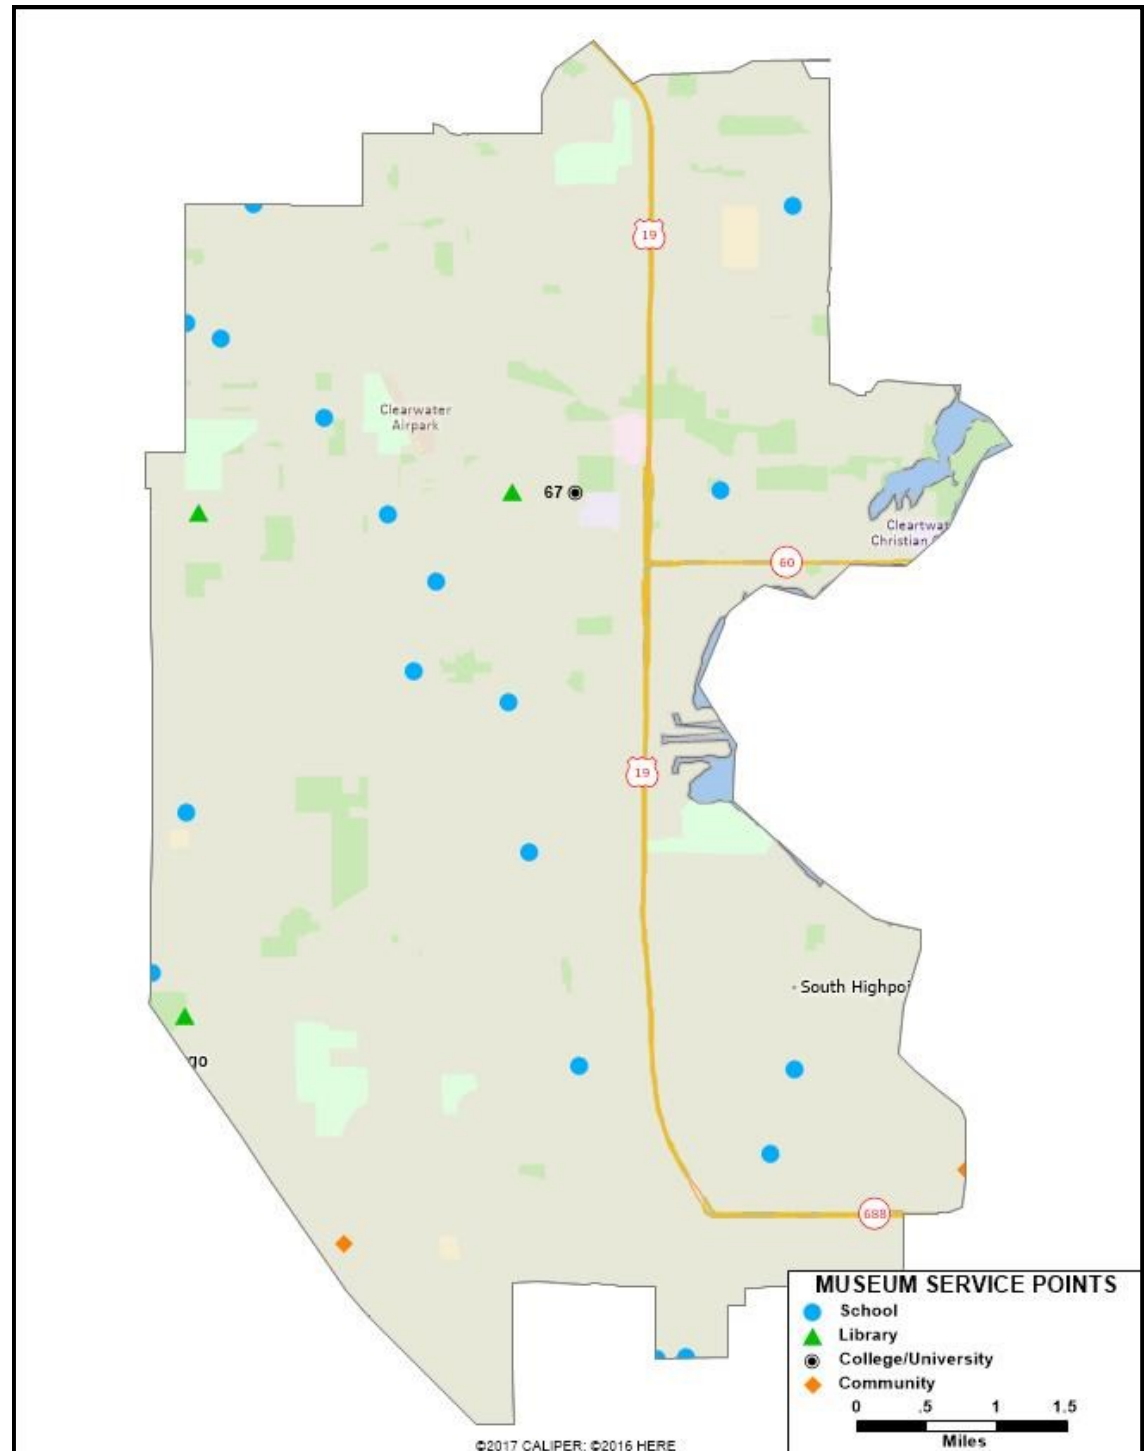

MUSEUM OF FINE ARTS ST. PETERSBURG, FLORIDA

FLORIDA HOUSE 67TH DISTRICT

Each symbol on the map represents an education or community partner in the Florida House 67th District that used the services of the Museum in 2016. They include:

COLLEGE/UNIVERSITY

St Petersburg College - Clearwater Campus

COMMUNITY

Alzheimer's Association - Florida Gulf Coast Chapter
SPCA Tampa Bay

LIBRARY

East Library
Largo Public Library
Pinellas County Talking Book Library

SCHOOL

Belcher Elementary
Blossom Montessori School for the Deaf
Clearwater Fundamental
Clearwater High
Eisenhower Elementary
Frontier Elementary
High Point Elementary
Kings Highway Elementary
Largo High
McMullen-Booth Elementary
Oak Grove Middle
Pinellas Park High
Plumb Elementary
Ponce de Leon Elementary
Sandy Lane Elementary
Skycrest Elementary