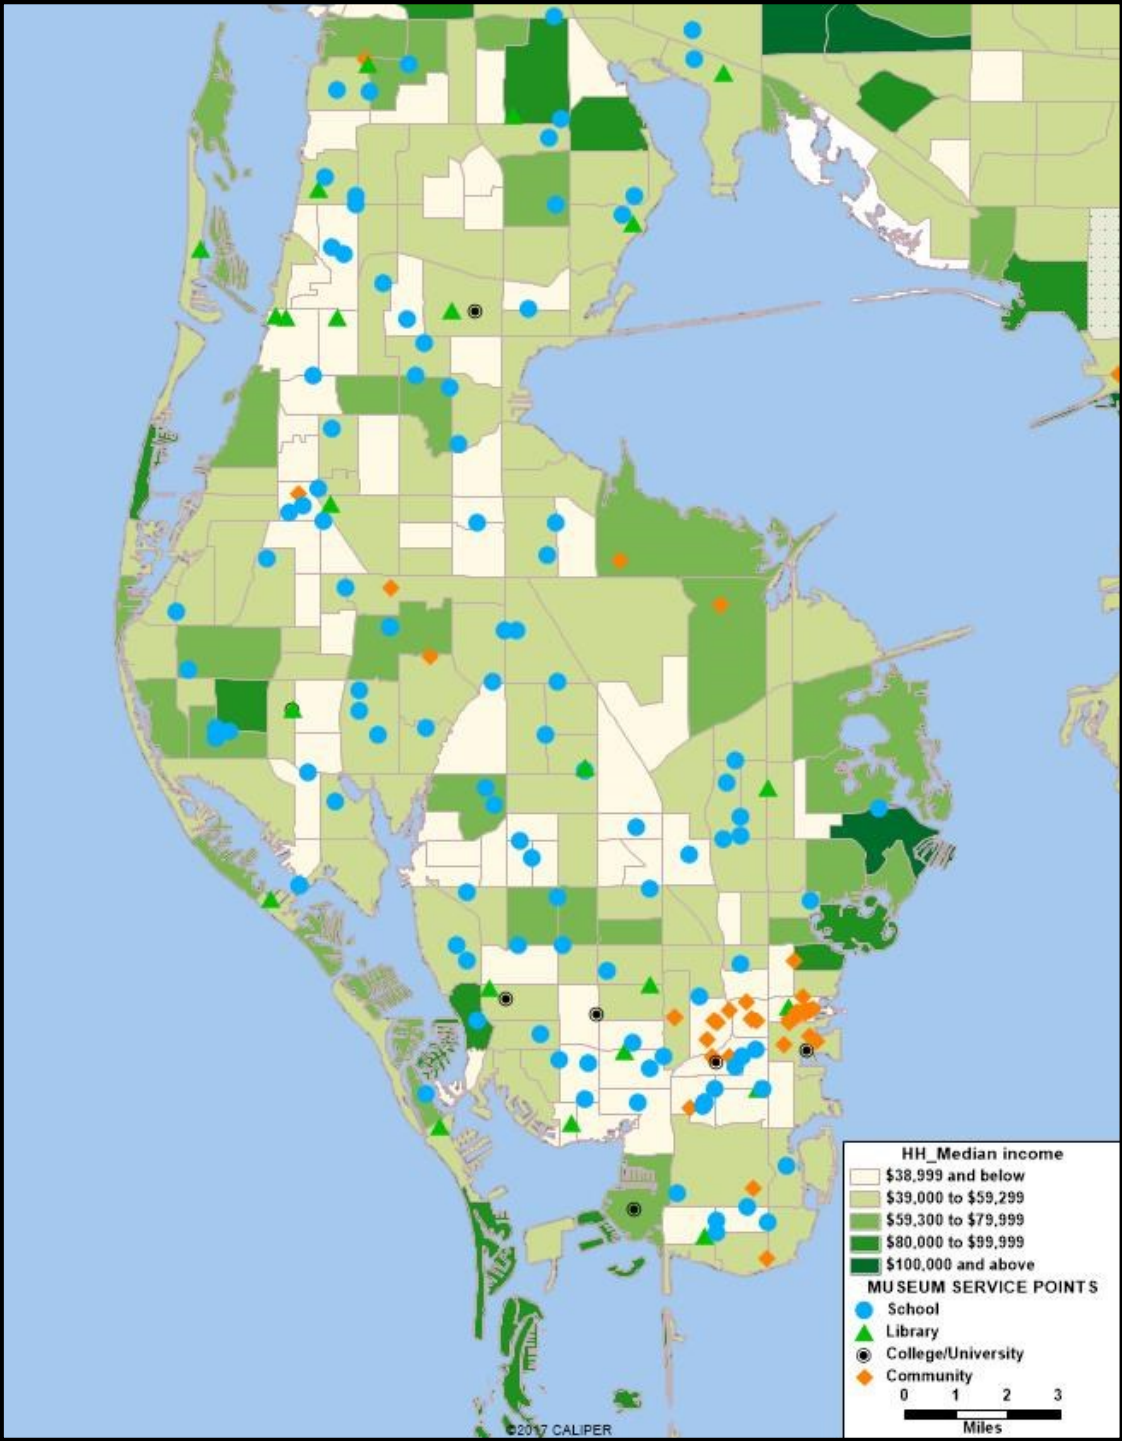

MUSEUM OF FINE ARTS ST. PETERSBURG, FLORIDA

Each symbol on the map represents an education or community partner that used the services of the Museum of Fine Arts in 2016 .

Please see following pages for maps of various jurisdictions (city, county, state legislature, and Congress) and lists of the organizations served in each.

MUSEUM OF FINE ARTS ST. PETERSBURG, FLORIDA

SERVICE BY MEDIAN HOUSEHOLD INCOME

The Museum serves broadly across socio-economic levels. The map to the right shows Median Household Income by U.S. Census tracts, with the lightest colored tracts having the lowest.