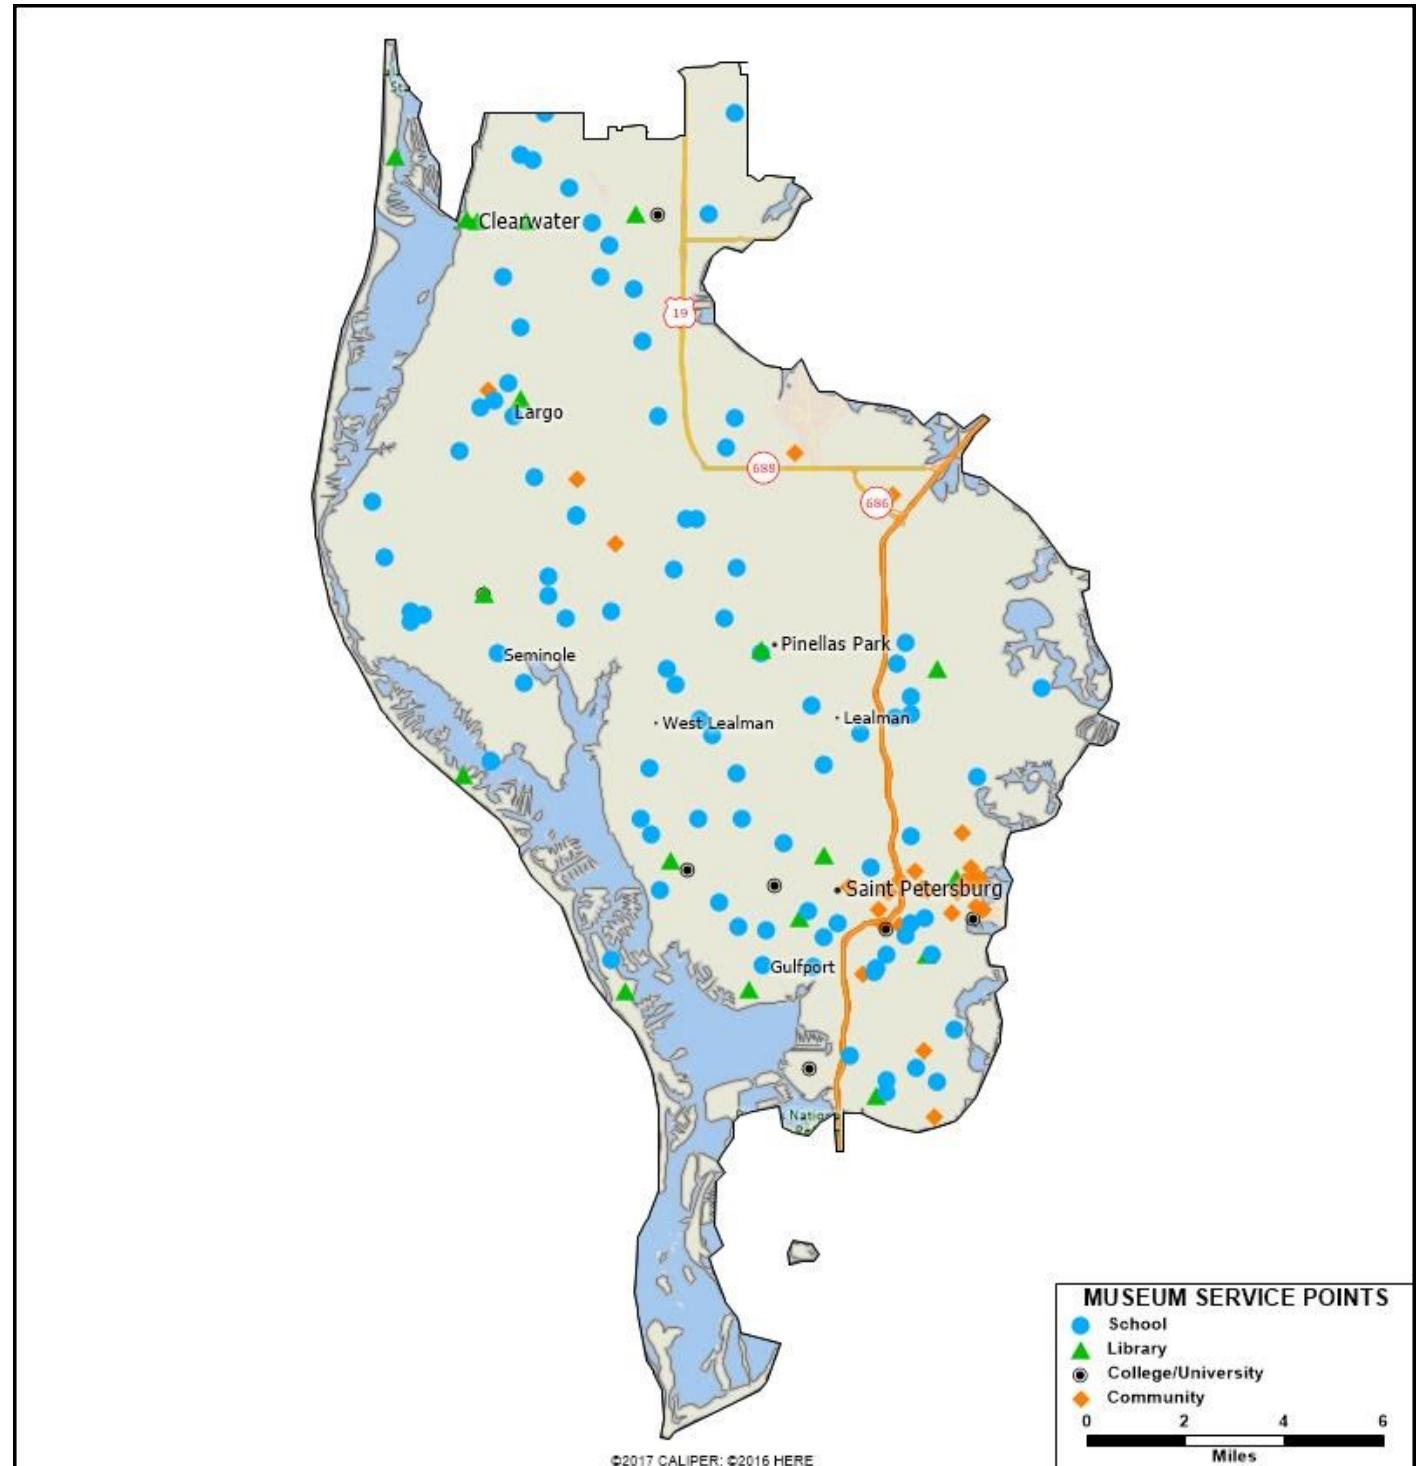

MUSEUM OF FINE ARTS ST. PETERSBURG, FLORIDA

16TH CONGRESSIONAL DISTRICT

Each symbol on the map represents an education or community partner in the 16th District that used the services of the Museum of Fine Arts in 2016 .

Please see following page for a detailed list.