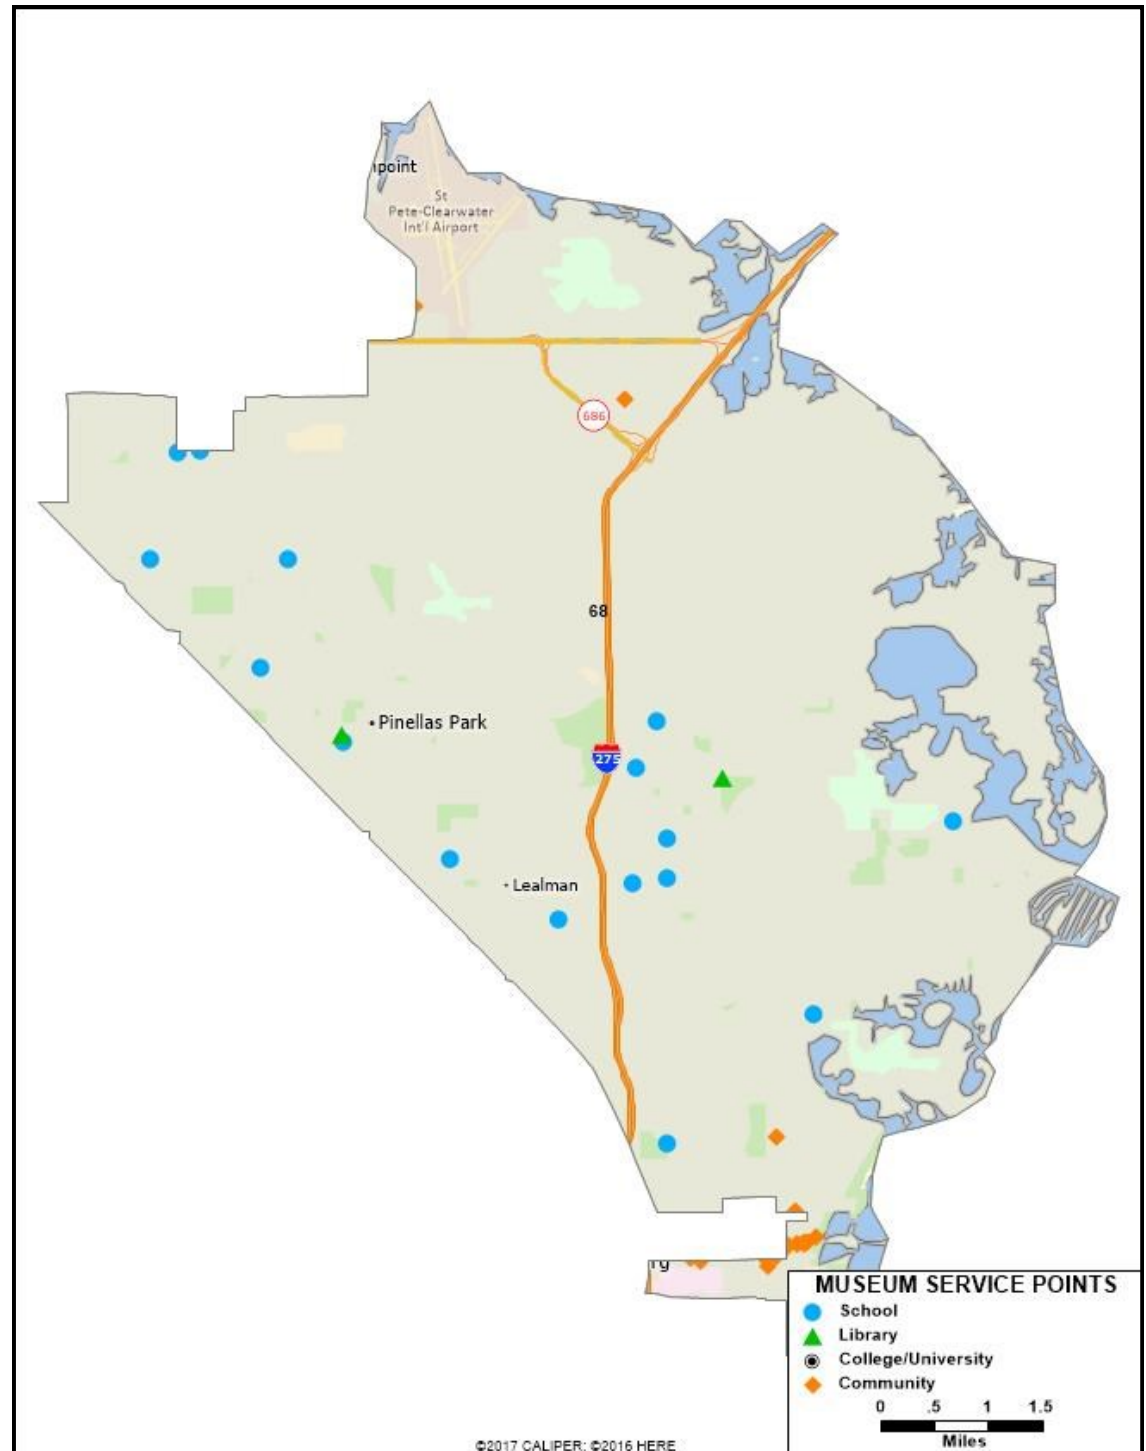

MUSEUM OF FINE ARTS ST. PETERSBURG, FLORIDA

FLORIDA HOUSE 68TH DISTRICT

Each symbol on the map represents an education or community partner that used the services of the Museum in 2016. They include:

COLLEGE/UNIVERSITY

University of South Florida - St Petersburg

COMMUNITY

AARP Florida
Ale and the Witch
American Stage Theatre Company
Coastal Christies
Creative Clay
Downtown Business Association
Erickson & Associates, ReMax Metro Team
Florida Orchestra
Keller Williams
Mahaffey Theater
Palladium
Salvador Dali Museum
St Petersburg Arts Alliance
Tampa Bay Rowdies
Tampa Bay Times

LIBRARY

Barbara S. Ponce Public Library
North Community Library

SCHOOL

Cross Bayou Elementary	Northeast High
John M. Sexton Elementary	Pinellas Central Elementary
Lealman Avenue Elementary	Pinellas Park Elementary
Lealman Innovation	Sawgrass Lake Elementary
Lynch Elementary	Shore Acres Elementary
Meadowlawn Middle	Skyview Elementary
Morgan Fitzgerald Middle	Woodlawn Elementary
North Shore Elementary