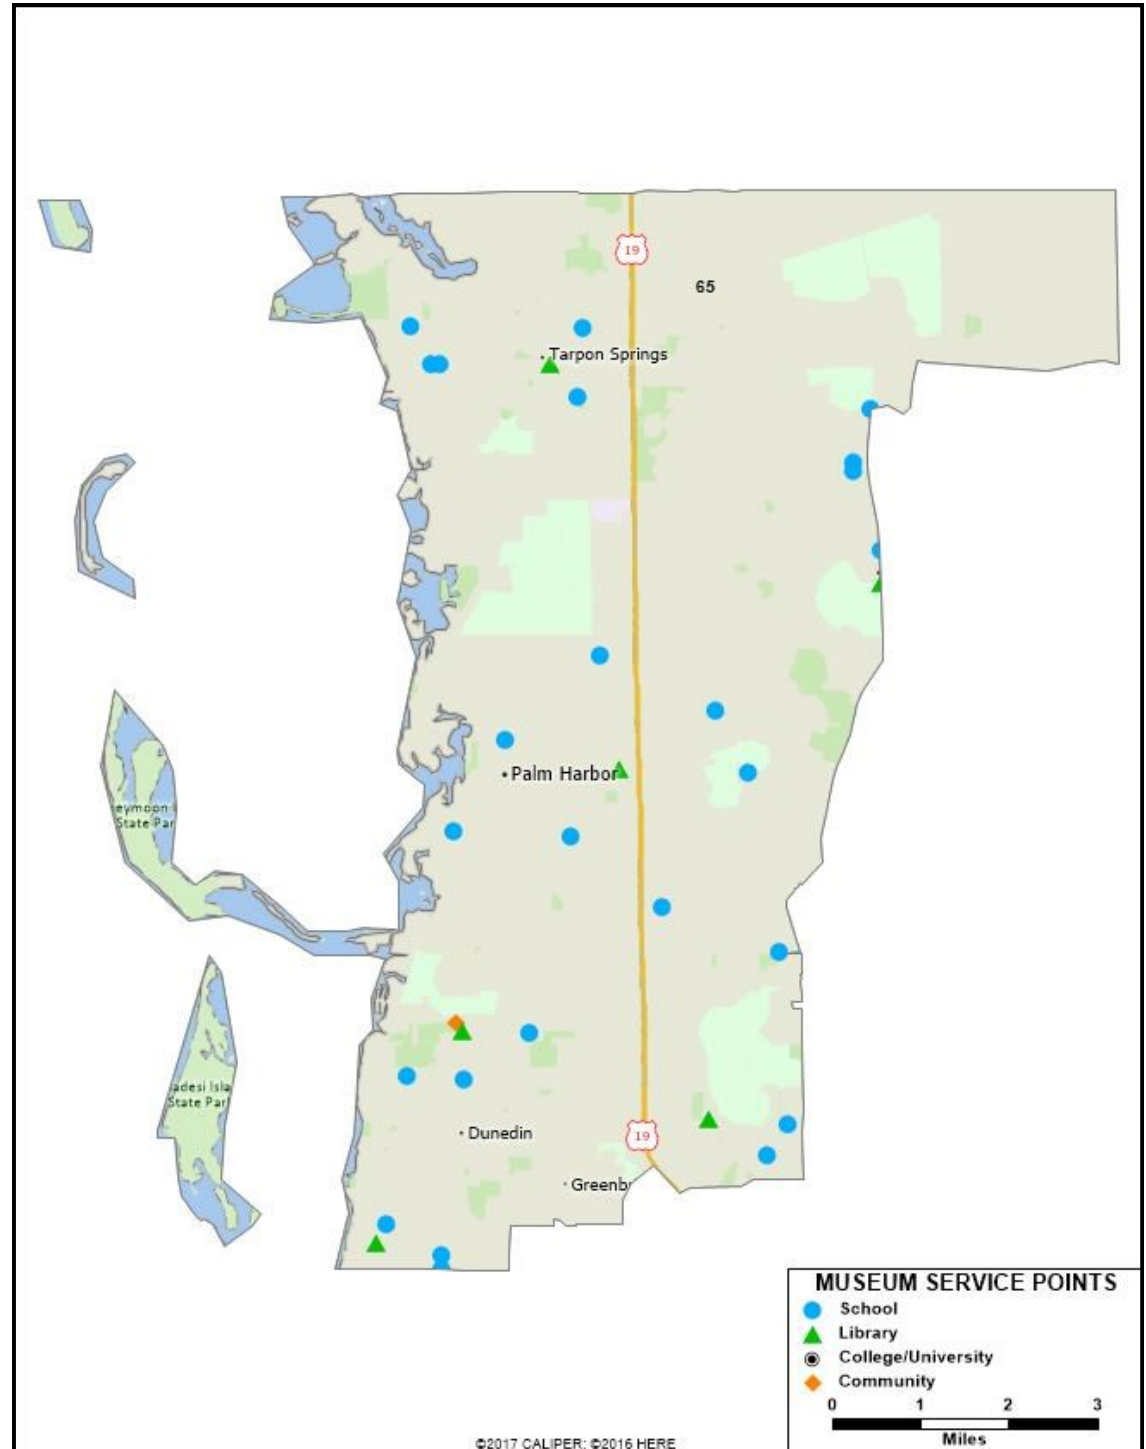

MUSEUM OF FINE ARTS ST. PETERSBURG, FLORIDA

FLORIDA HOUSE 67TH DISTRICT

Each symbol on the map represents an education or community partner in the Florida House 67th District that used the services of the Museum in 2016. They include: