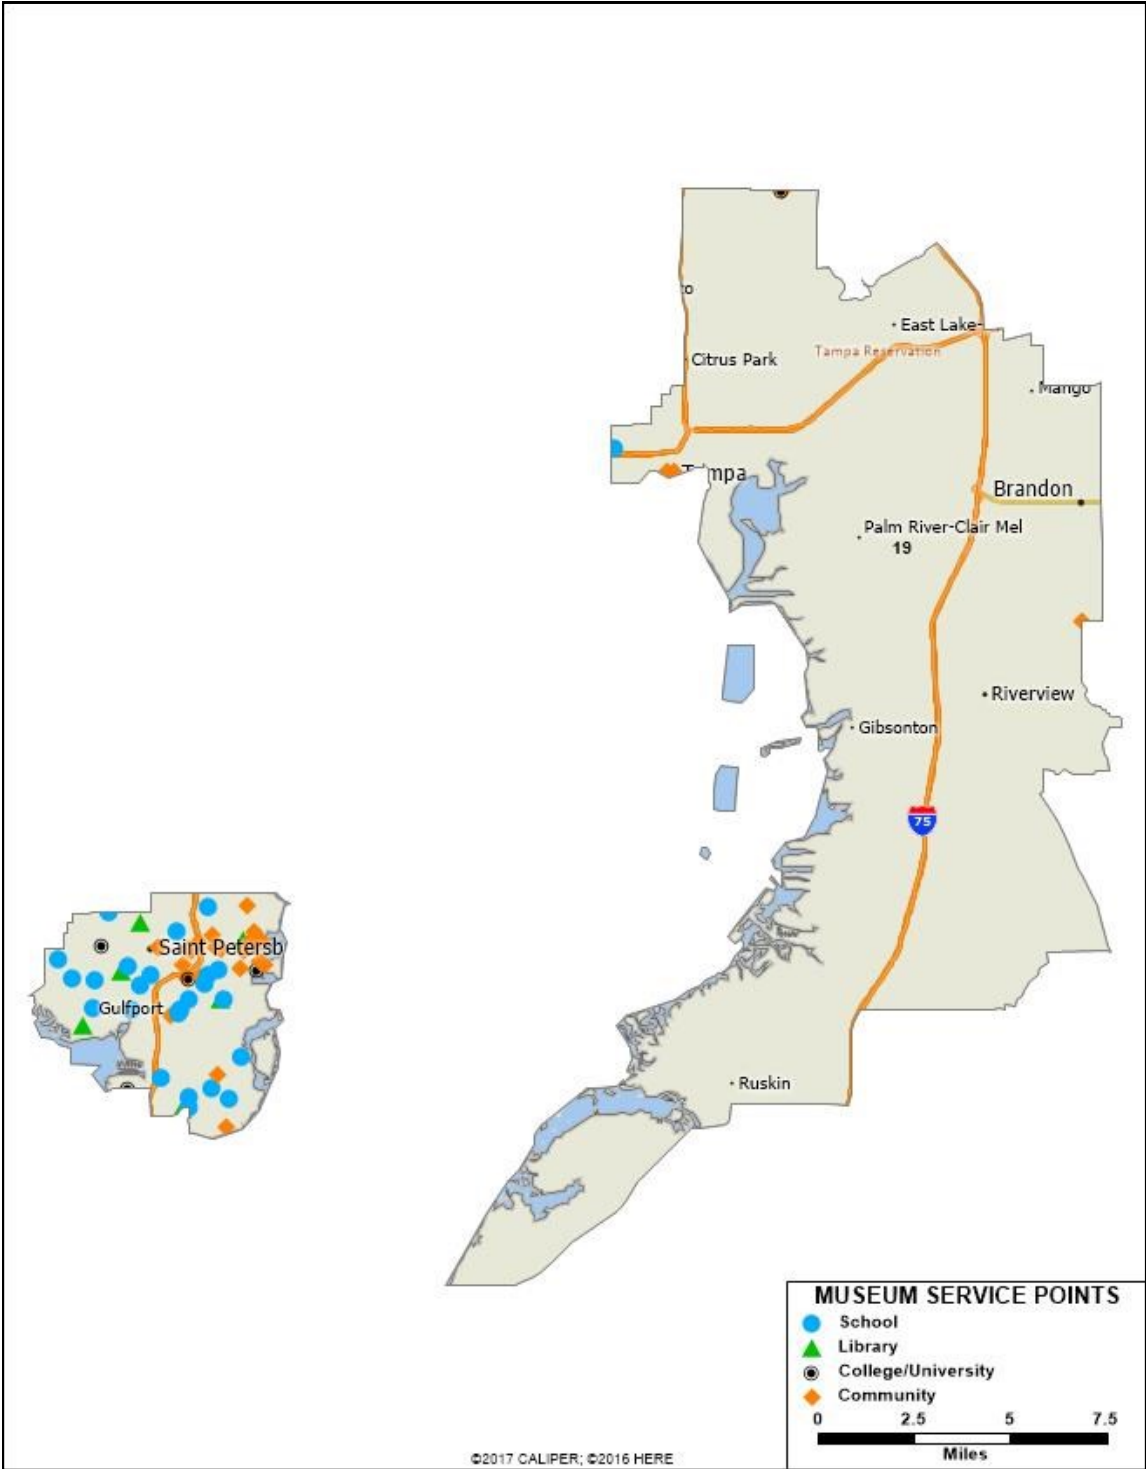

MUSEUM OF FINE ARTS ST. PETERSBURG, FLORIDA

FLORIDA SENATE 19TH DISTRICT

Each symbol on the map represents an education or community partner in the Florida Senate 19th District that used the services of the Museum in 2016.

Please see following page for a detailed list.