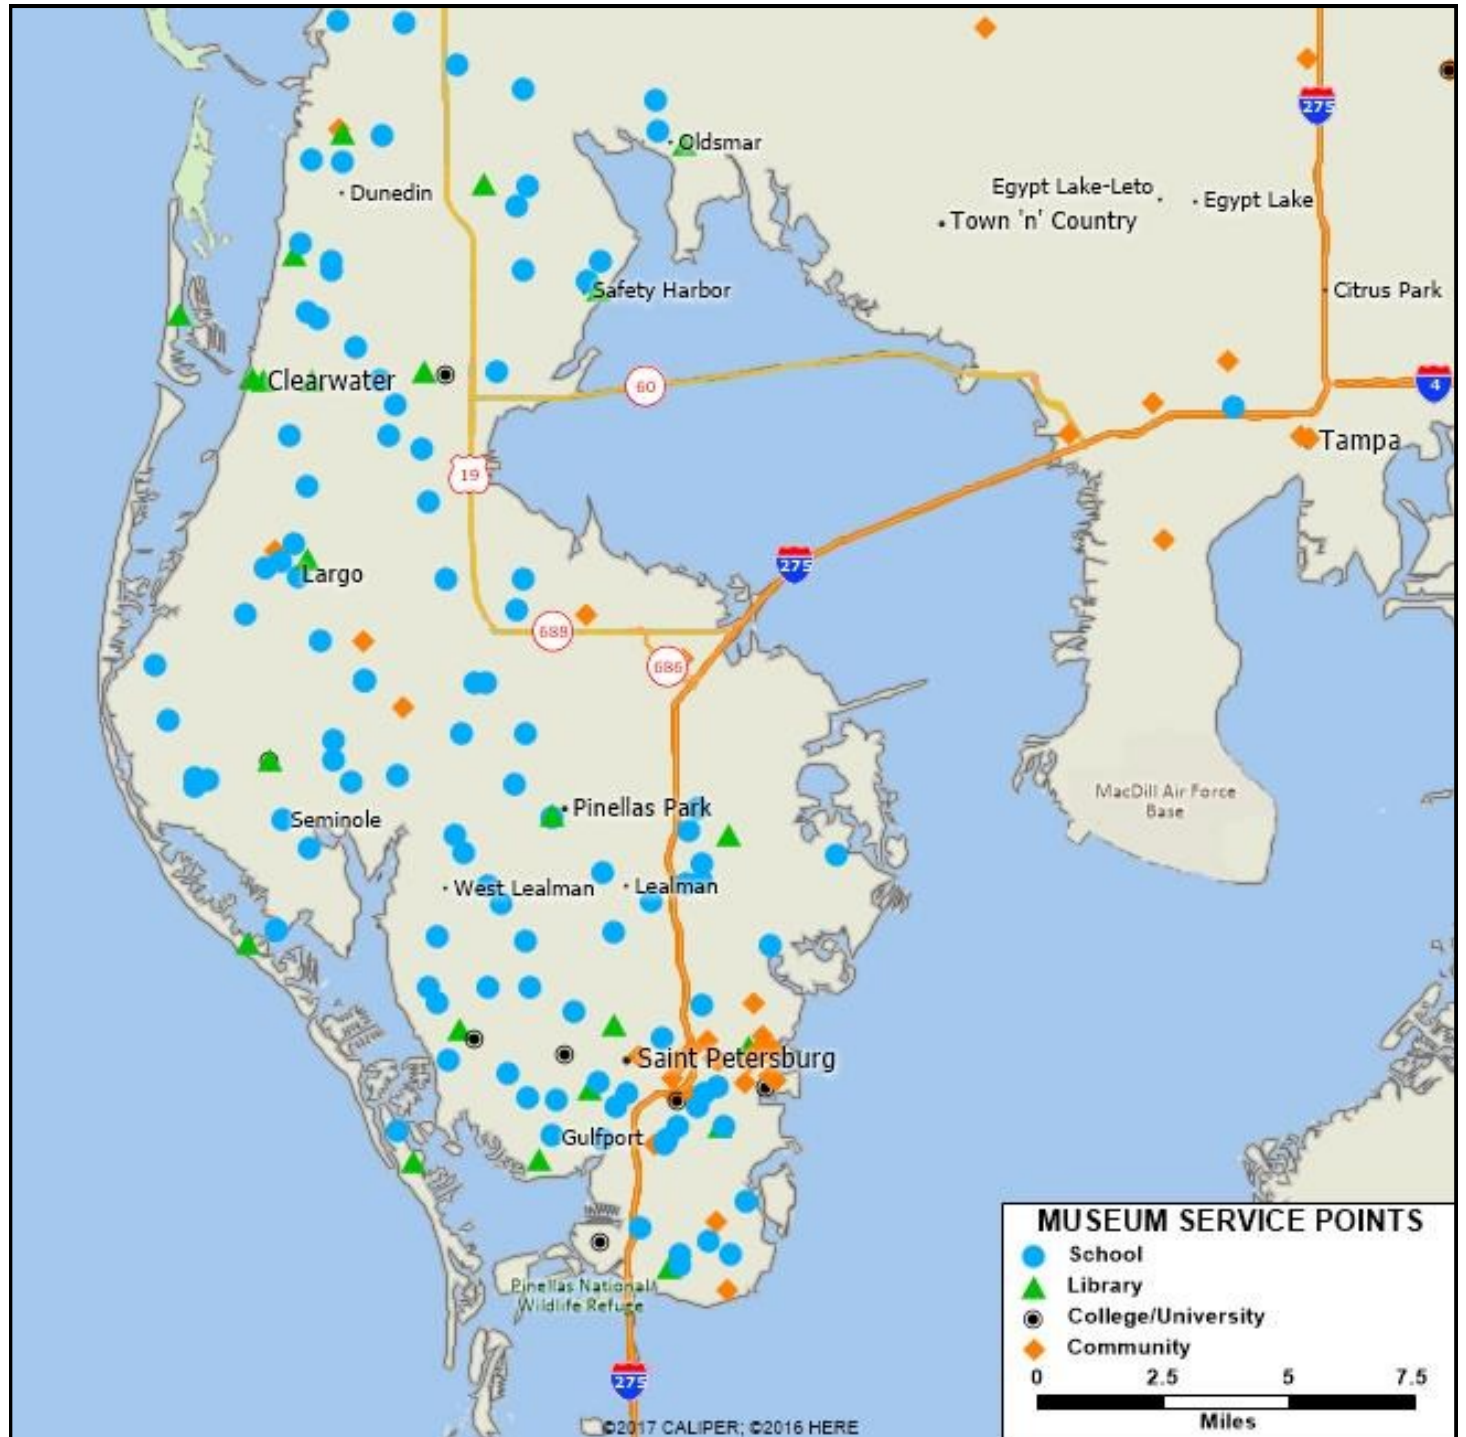

MUSEUM OF FINE ARTS ST. PETERSBURG, FLORIDA

Each symbol on the map represents an education or community partner that used the services of the Museum of Fine Arts in 2016 .

Please see following pages for maps of various jurisdictions (city, county, state legislature, and Congress) and lists of the organizations served in each.

MUSEUM OF FINE ARTS ST. PETERSBURG, FLORIDA

SERVICE BY MEDIAN HOUSEHOLD INCOME

The Museum serves broadly across socio-economic levels. The map to the right shows Median Household Income by U.S. Census tracts, with the lightest colored tracts having the lowest.