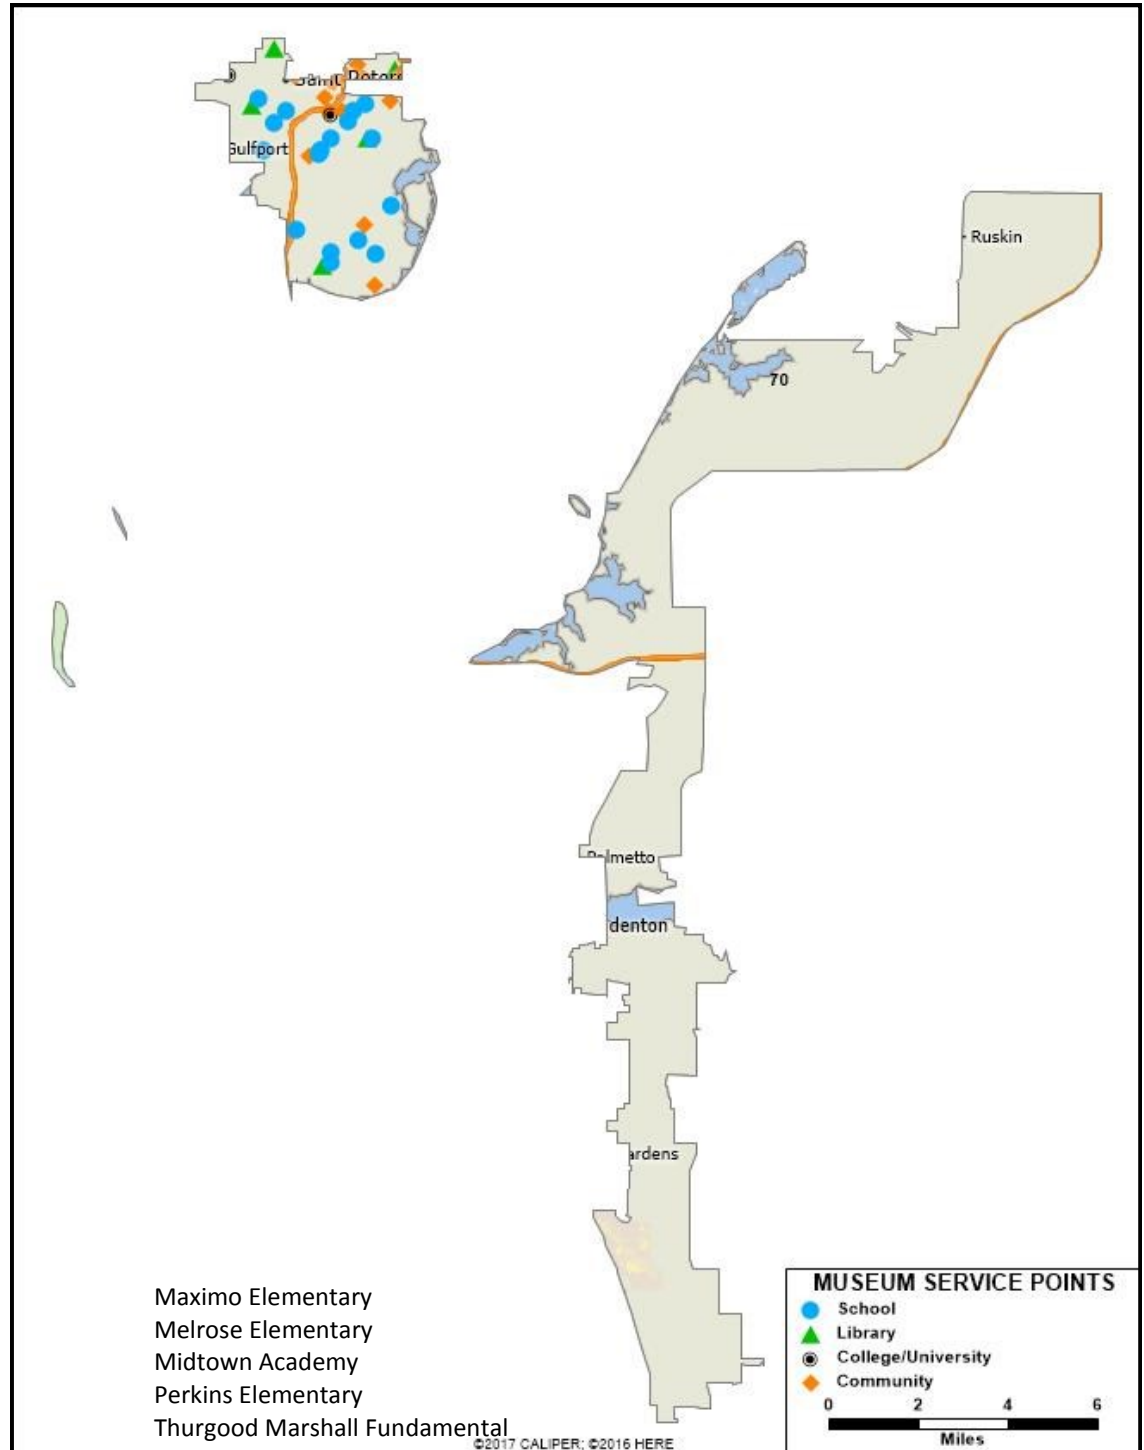

MUSEUM OF FINE ARTS ST. PETERSBURG, FLORIDA

FLORIDA HOUSE 70TH DISTRICT

Each symbol on the map represents an education or community partner that used the services of the Museum in 2016. They include:

COLLEGE/UNIVERSITY

St Petersburg College - Midtown Center

COMMUNITY

Boyd Hill Nature Preserve
Dr. Carter G. Woodson African American Museum
Duncan McClellan Glass (DMG School Project)
Florida CraftArt
Green Bench Brewing Co.
Happy Workers Children's Center
Johns Hopkins Children's Hospital
Localtopia
R'Club
SHINE St Petersburg Mural Festival
St Pete Indie Market
St Vincent de Paul Center for Hope
St Petersburg Opera
Sunscreen Film Festival
Westminster Communities of St Petersburg

LIBRARY

Childs Park Community Library
James Weldon Johnson Community Library
Mirror Lake Community Library
South Community Library
St Petersburg Community Library

SCHOOL

Bay Point Elementary	Gibbs High	Maximo Elementary
Bay Point Middle	IB World School	Melrose Elementary
Bay Vista Fundamental	John Hopkins Middle	Midtown Academy
Campbell Park Elementary	Lakeview Fundamental	Perkins Elementary
Douglas L. Jamerson Elementary	Lakewood Elementary	Thurgood Marshall Fundamental
Fairmount Park Elementary	Lakewood High