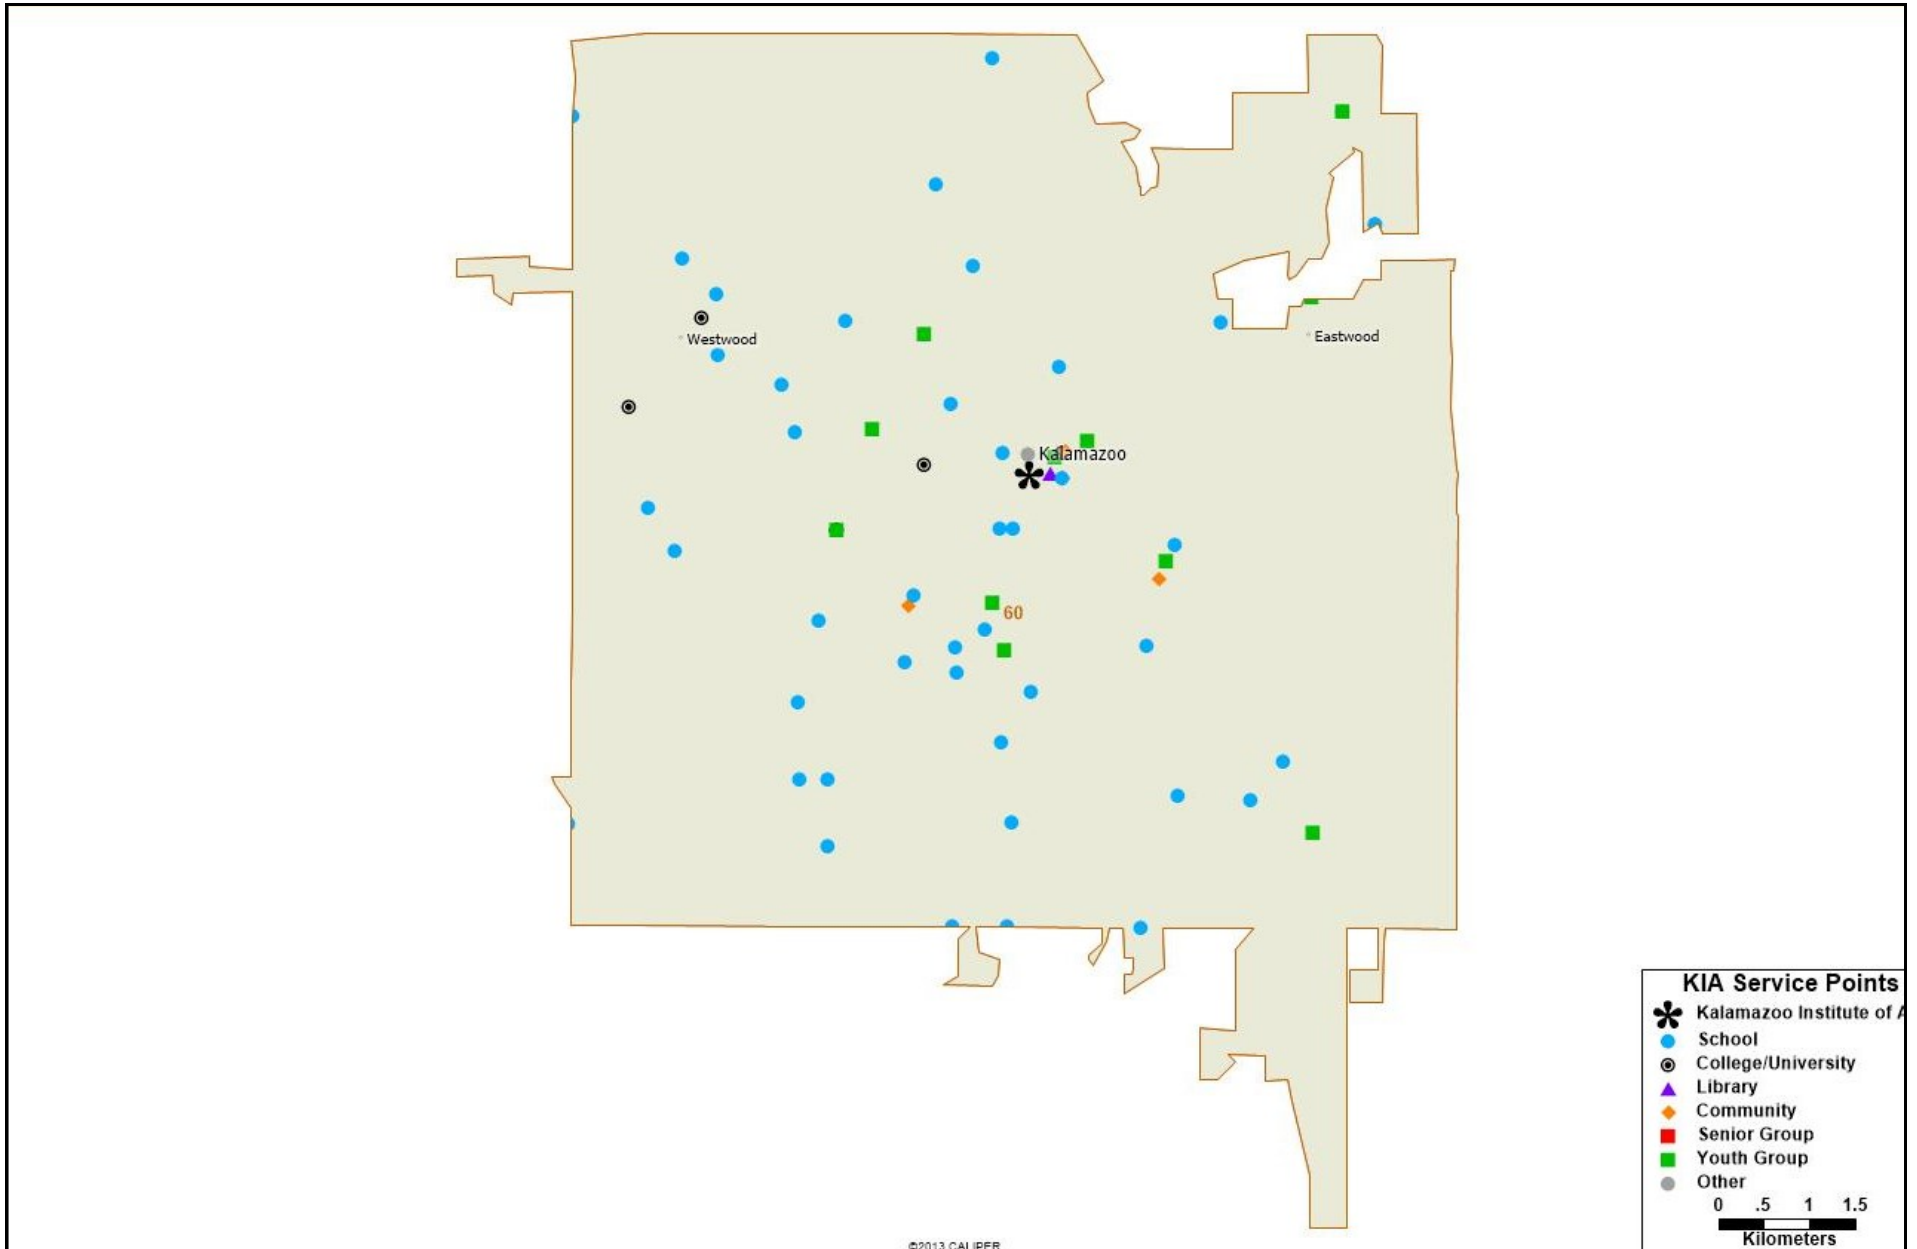

MICHIGAN HOUSE 60th DISTRICT

Each symbol below represents an organization served by KIA in Michigan House District 60. Please see next page for a detailed list.