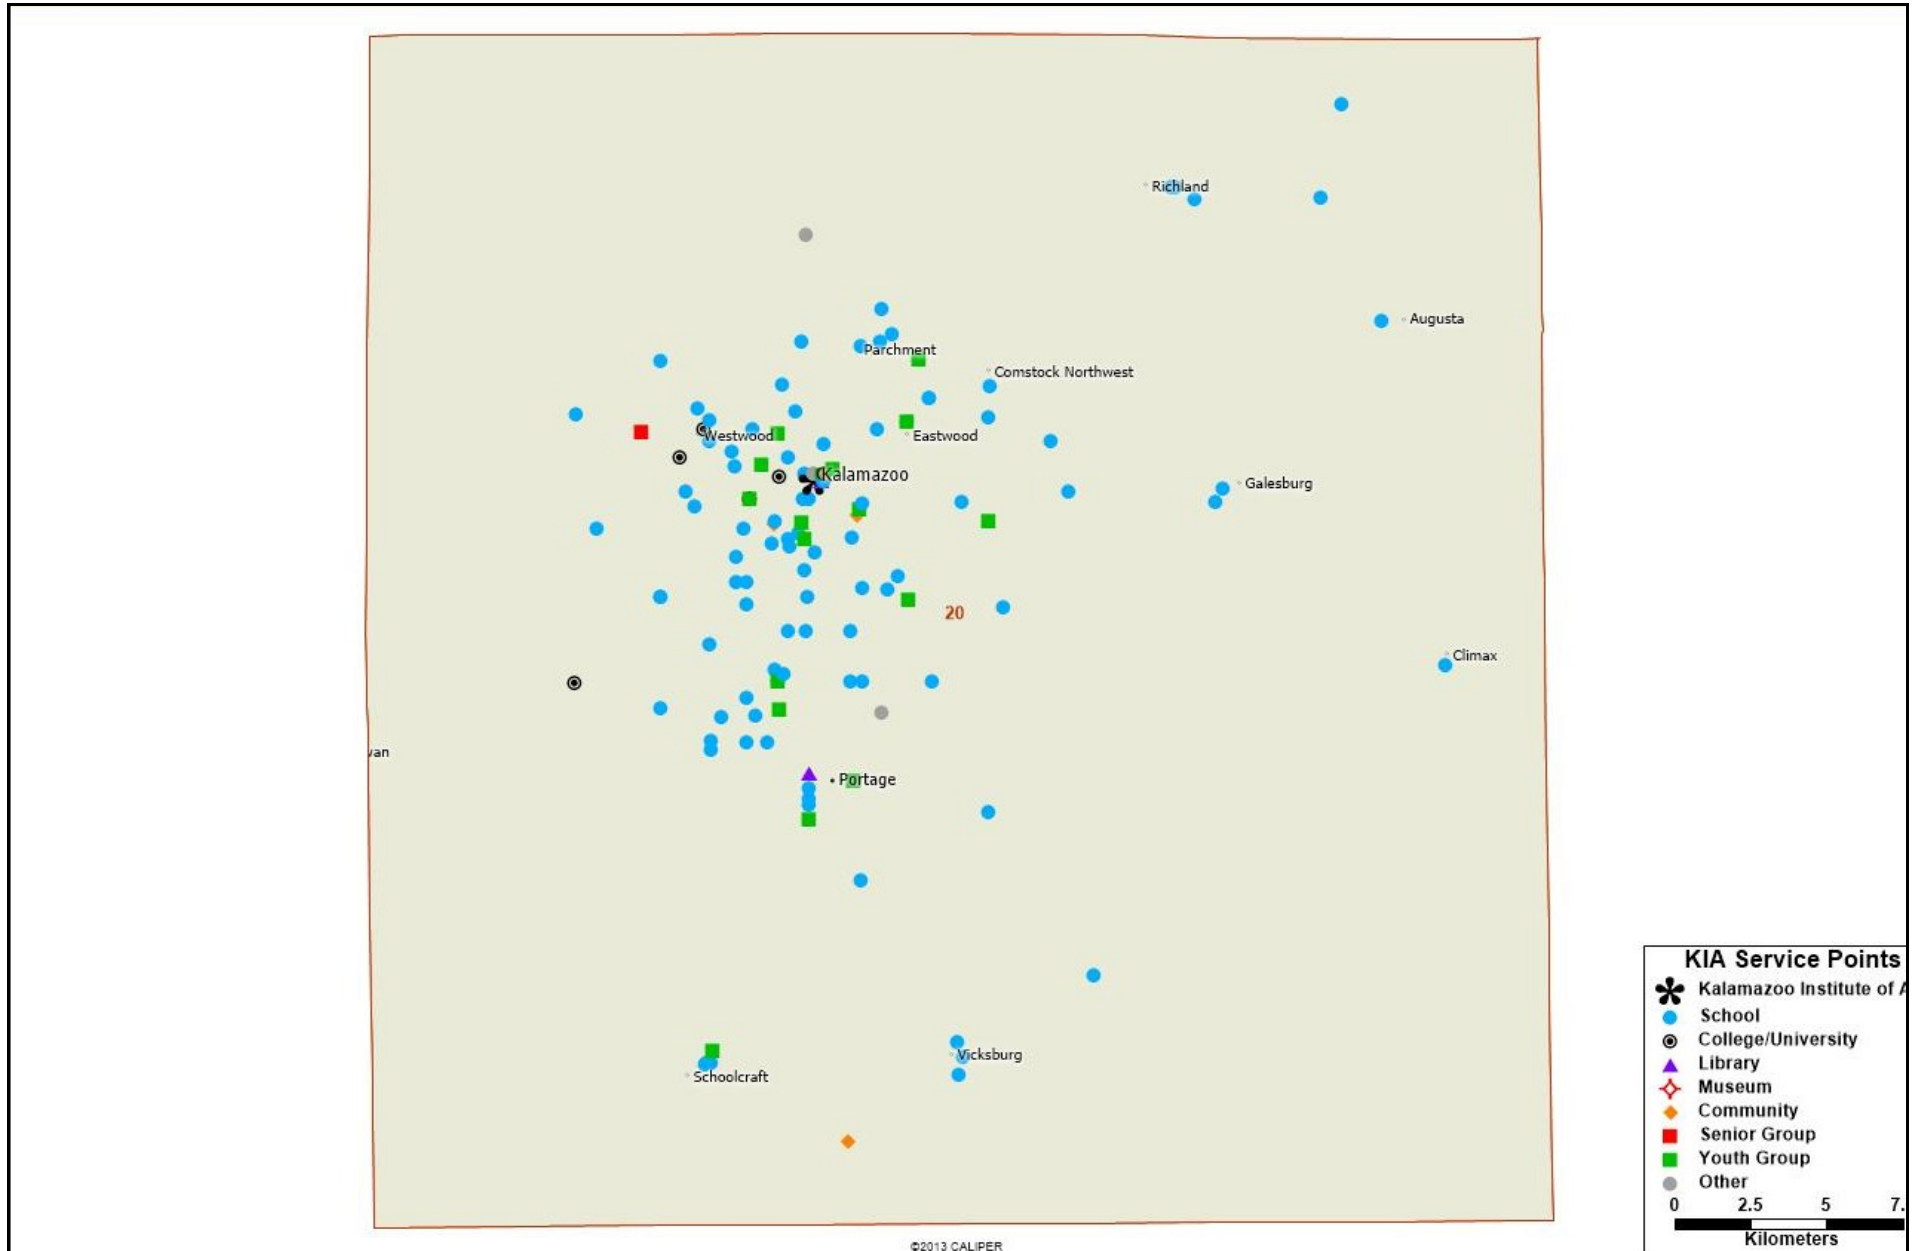

YOUTH GROUPS

Boys and Girls Club - Northwestern Unit
Comstock Community Learning Center

OTHER

Binder Park Zoo

MICHIGAN SENATE DISTRICT 20

Each symbol below represents an organization served by KIA in Michigan Senate District 20. Please see next page for a detailed list.