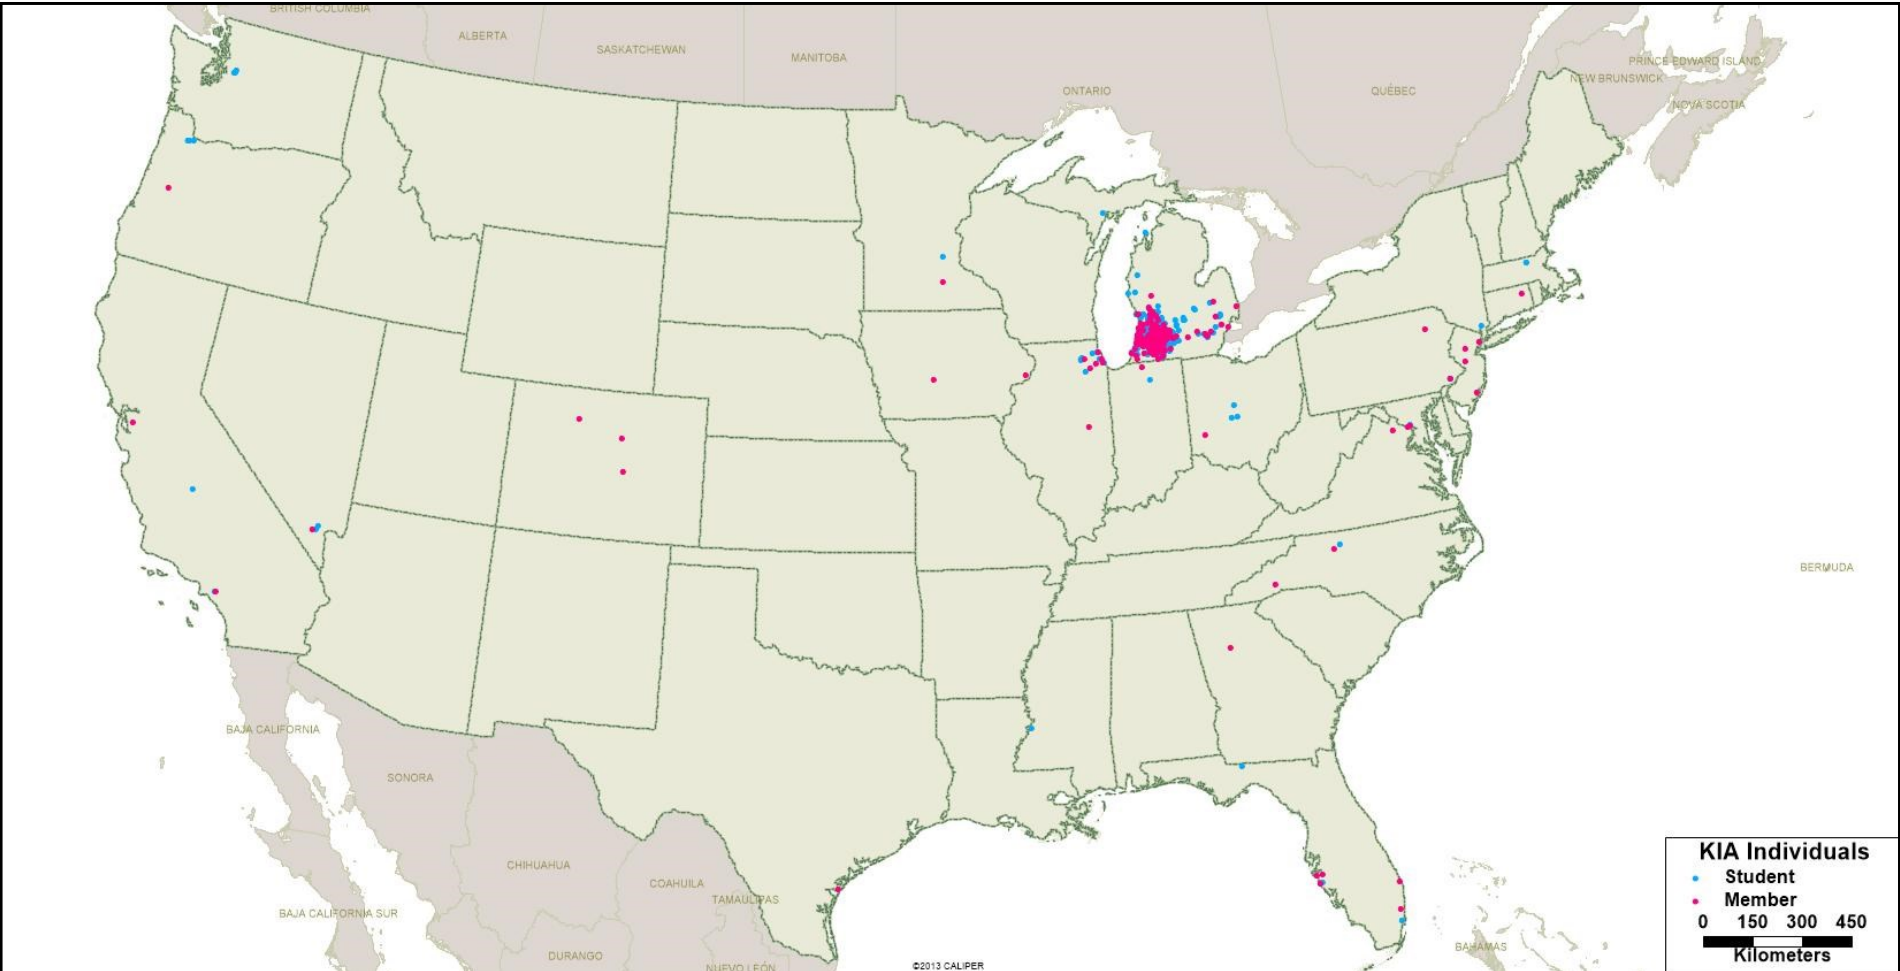

OTHER

Berkshire Hathaway
Kalamazoo Nature Center
The Air Zoo

KIA partners with museums in Iowa, Maryland, Texas and Virginia.

KIA serves individual members and students from coast to coast.

This map shows individuals served by KIA in the southwest of Michigan. Individuals are shown as randomly distributed within zip codes, rather than by precise street address. Altogether KIA serves just under 3,000 students and nearly 1,900 member households, the vast majority in southwest Michigan.