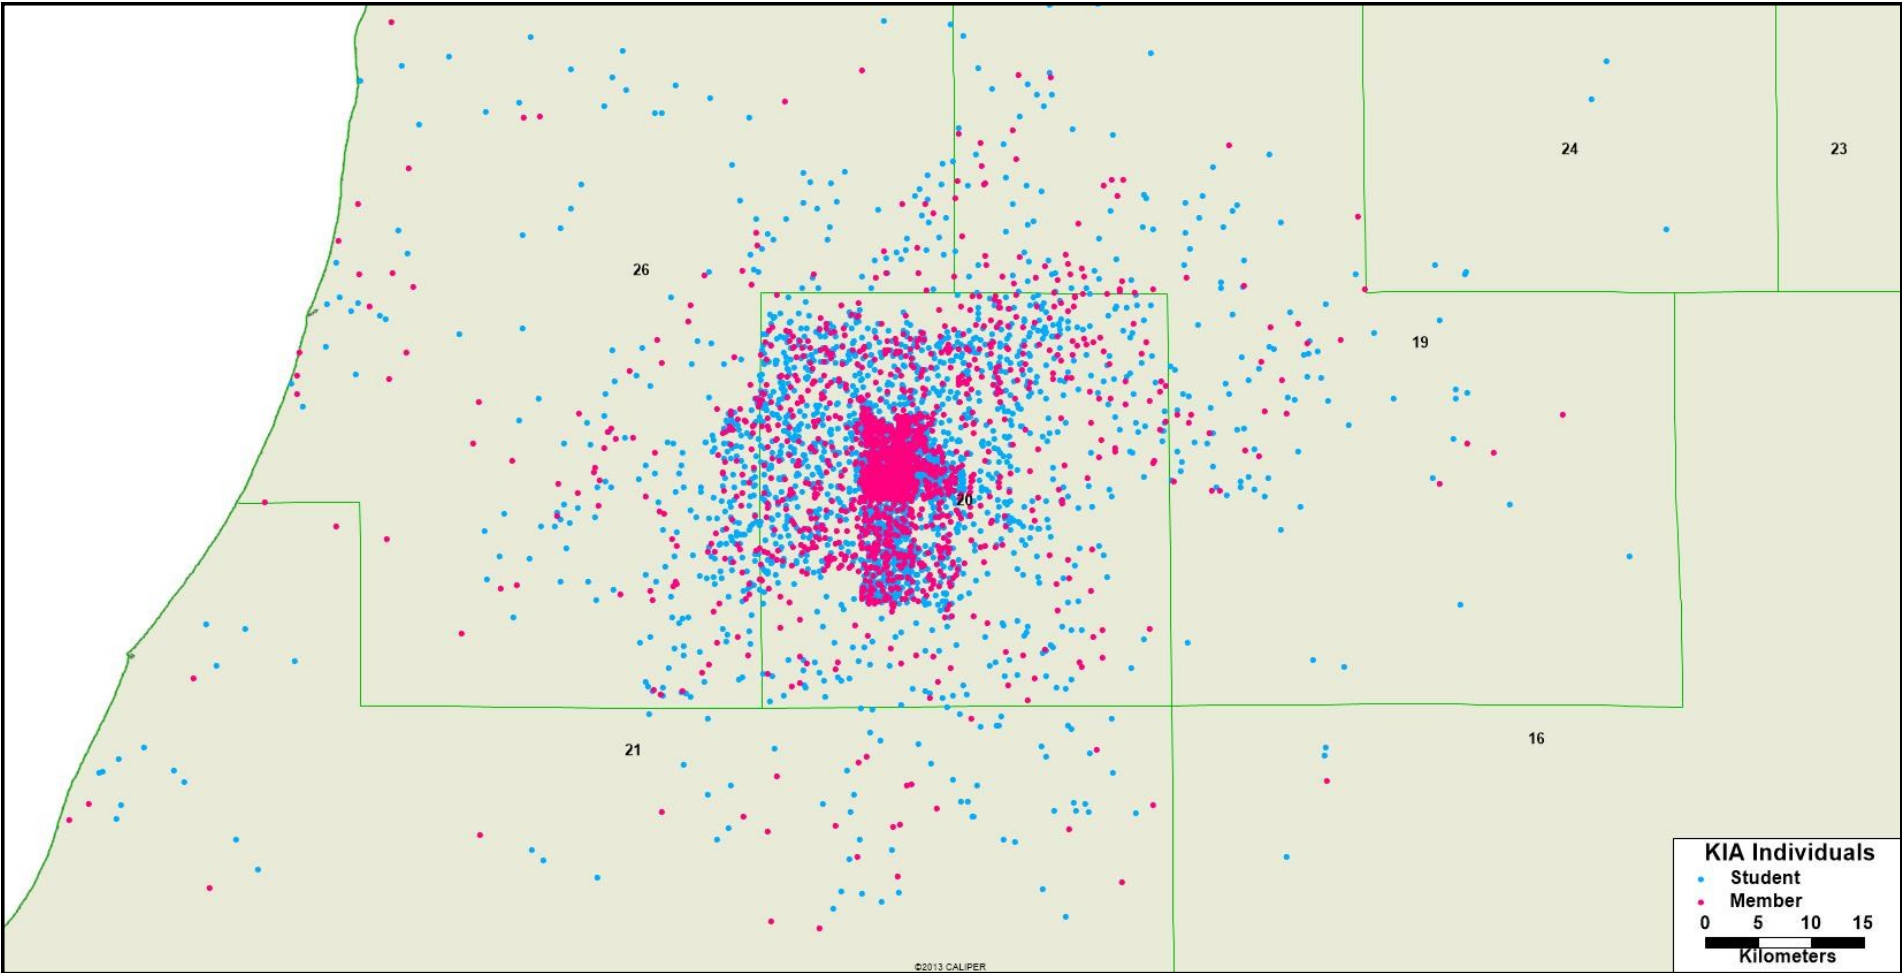

This map shows individuals served by KIA in Michigan state Senate districts. Individuals are shown as randomly distributed within zip codes, rather than by precise street address.