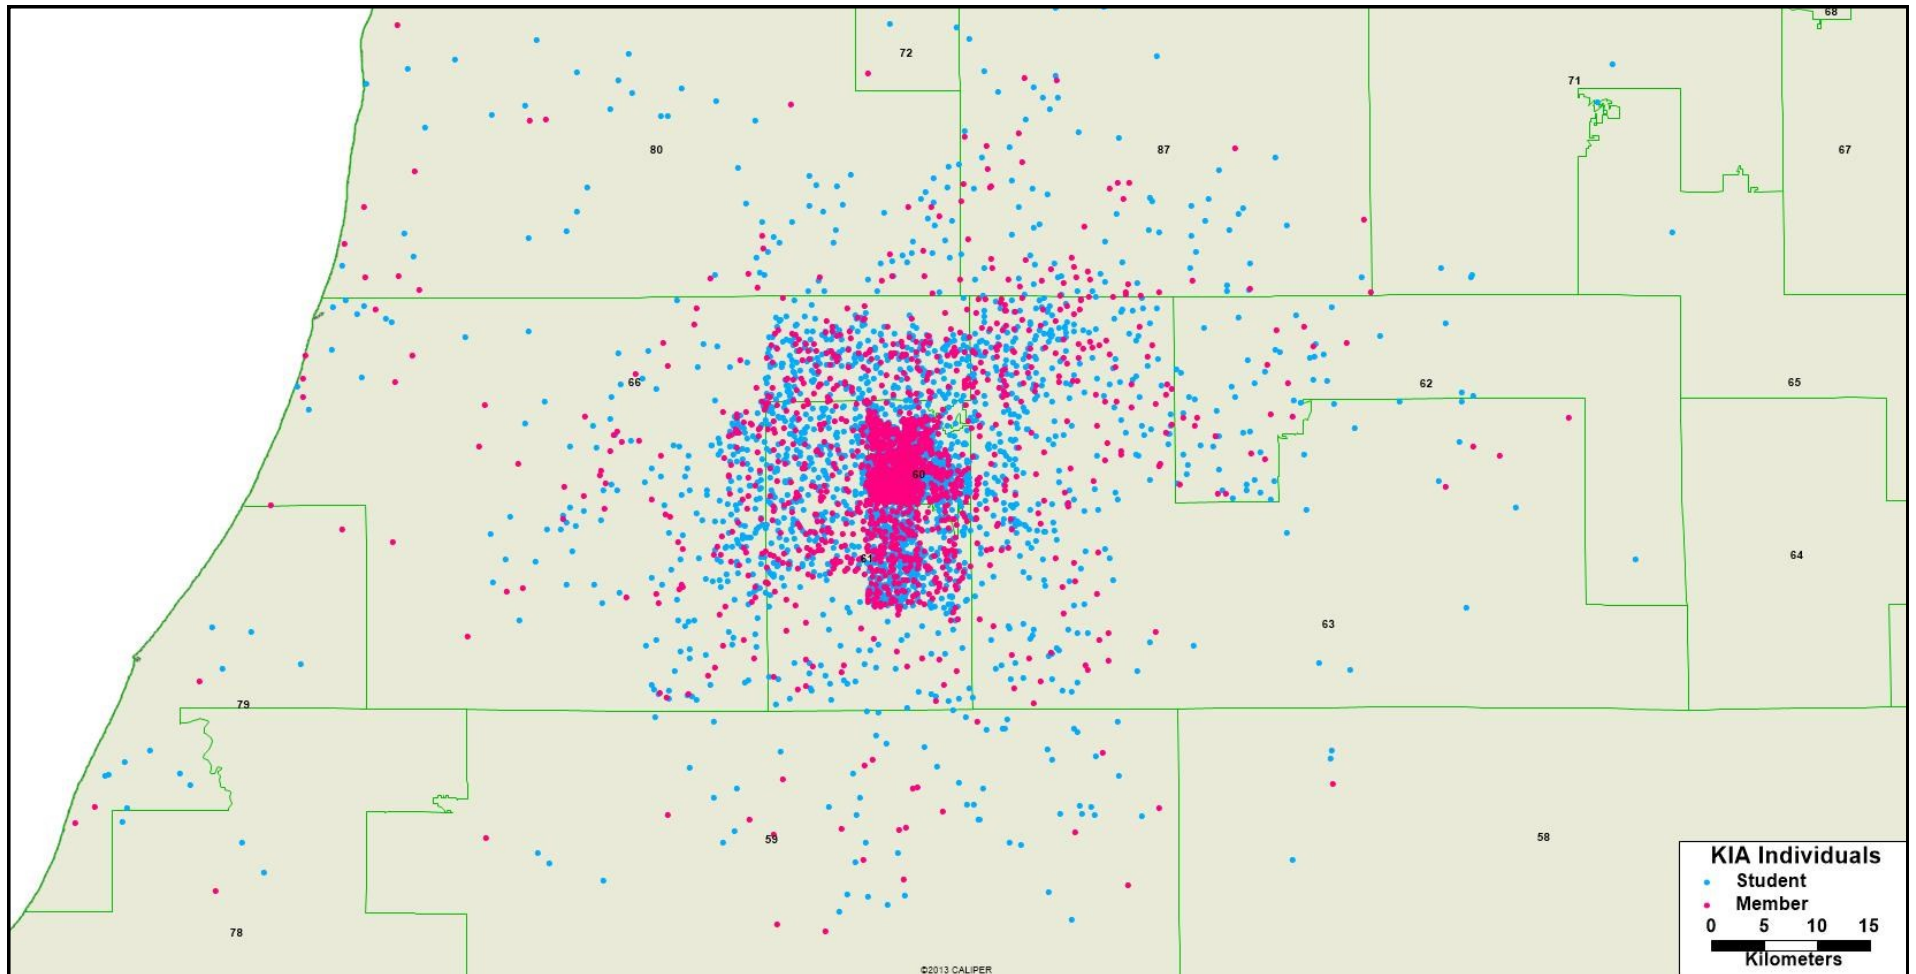

This map shows individuals served by KIA in Michigan state House districts. Individuals are shown as randomly distributed within zip codes, rather than by precise street address.