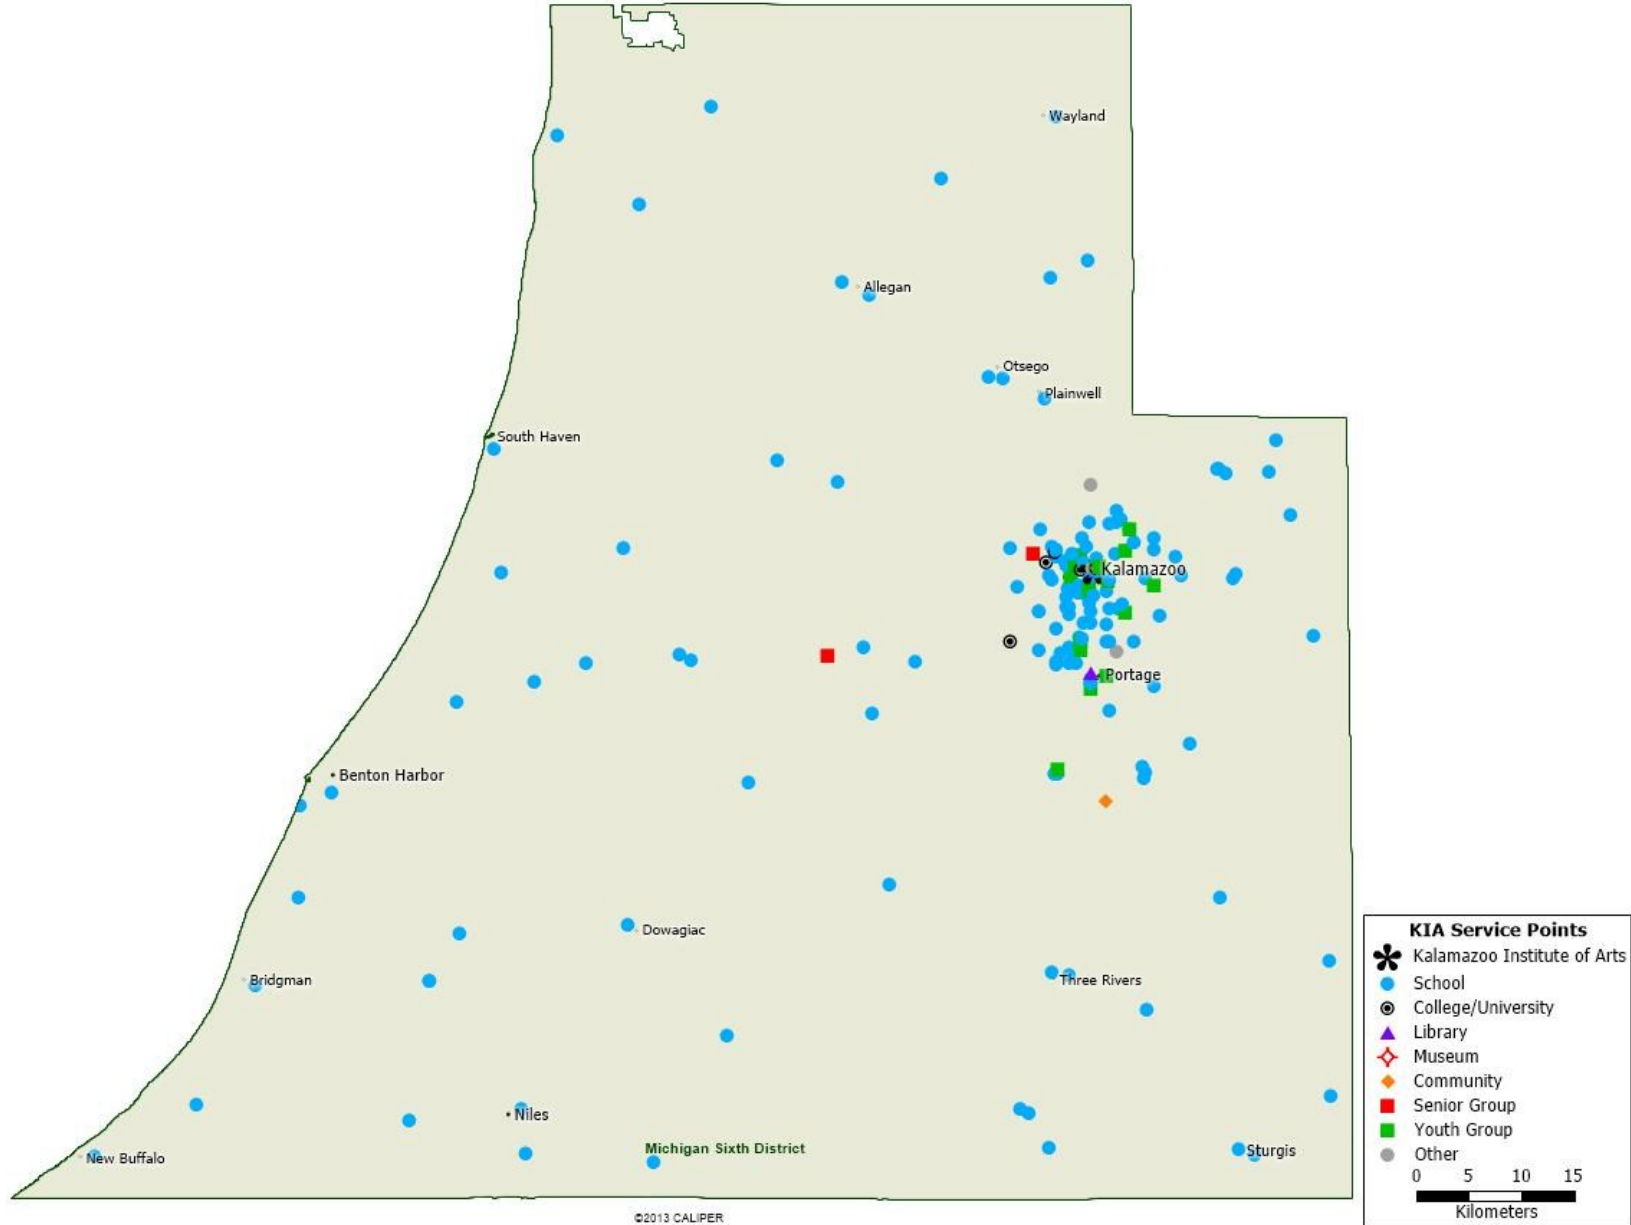

MICHIGAN 6th CONGRESSIONAL DISTRICT

Each symbol below represents an organization served by KIA in Michigan 6th Congressional District. Please see next page for a detailed list.