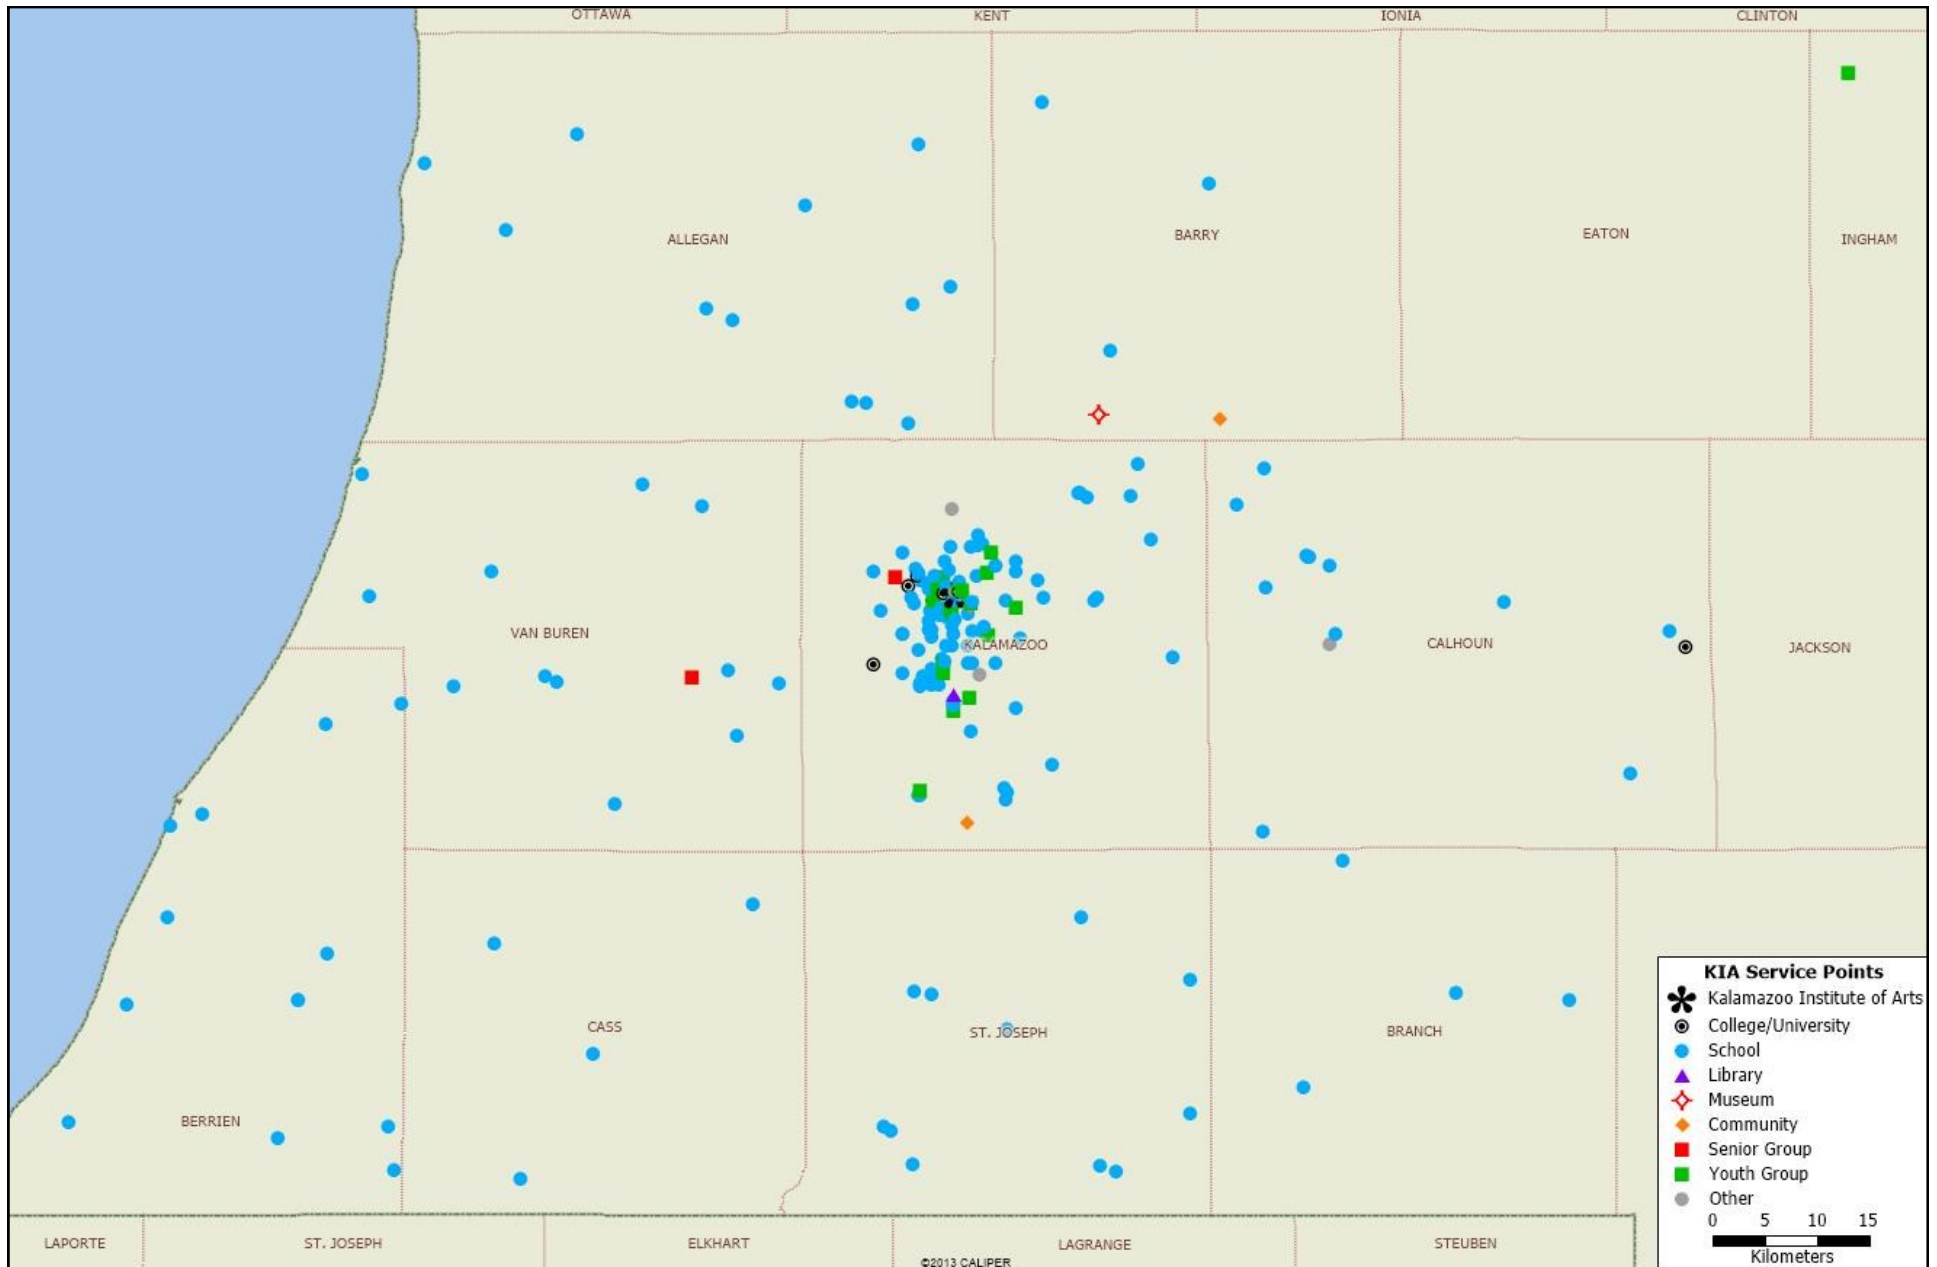

KALAMAZOO INSTITUTE OF ARTS (KIA)

Each symbol below represents one of the more than 200 organizations KIA serves in southwest Michigan.

CITY OF KALAMAZOO

Each symbol below represents an organization served by KIA in the city of Kalamazoo. Please see next page for a detailed list.

KIA Service Points

- Kalamazoo Institute of Arts
- School
- College/University
- Library
- Community
- Youth Group
- Other

0 .5 1 1.5
Kilometers

CITY OF KALAMAZOO

Organizations served by KIA in the city of Kalamazoo