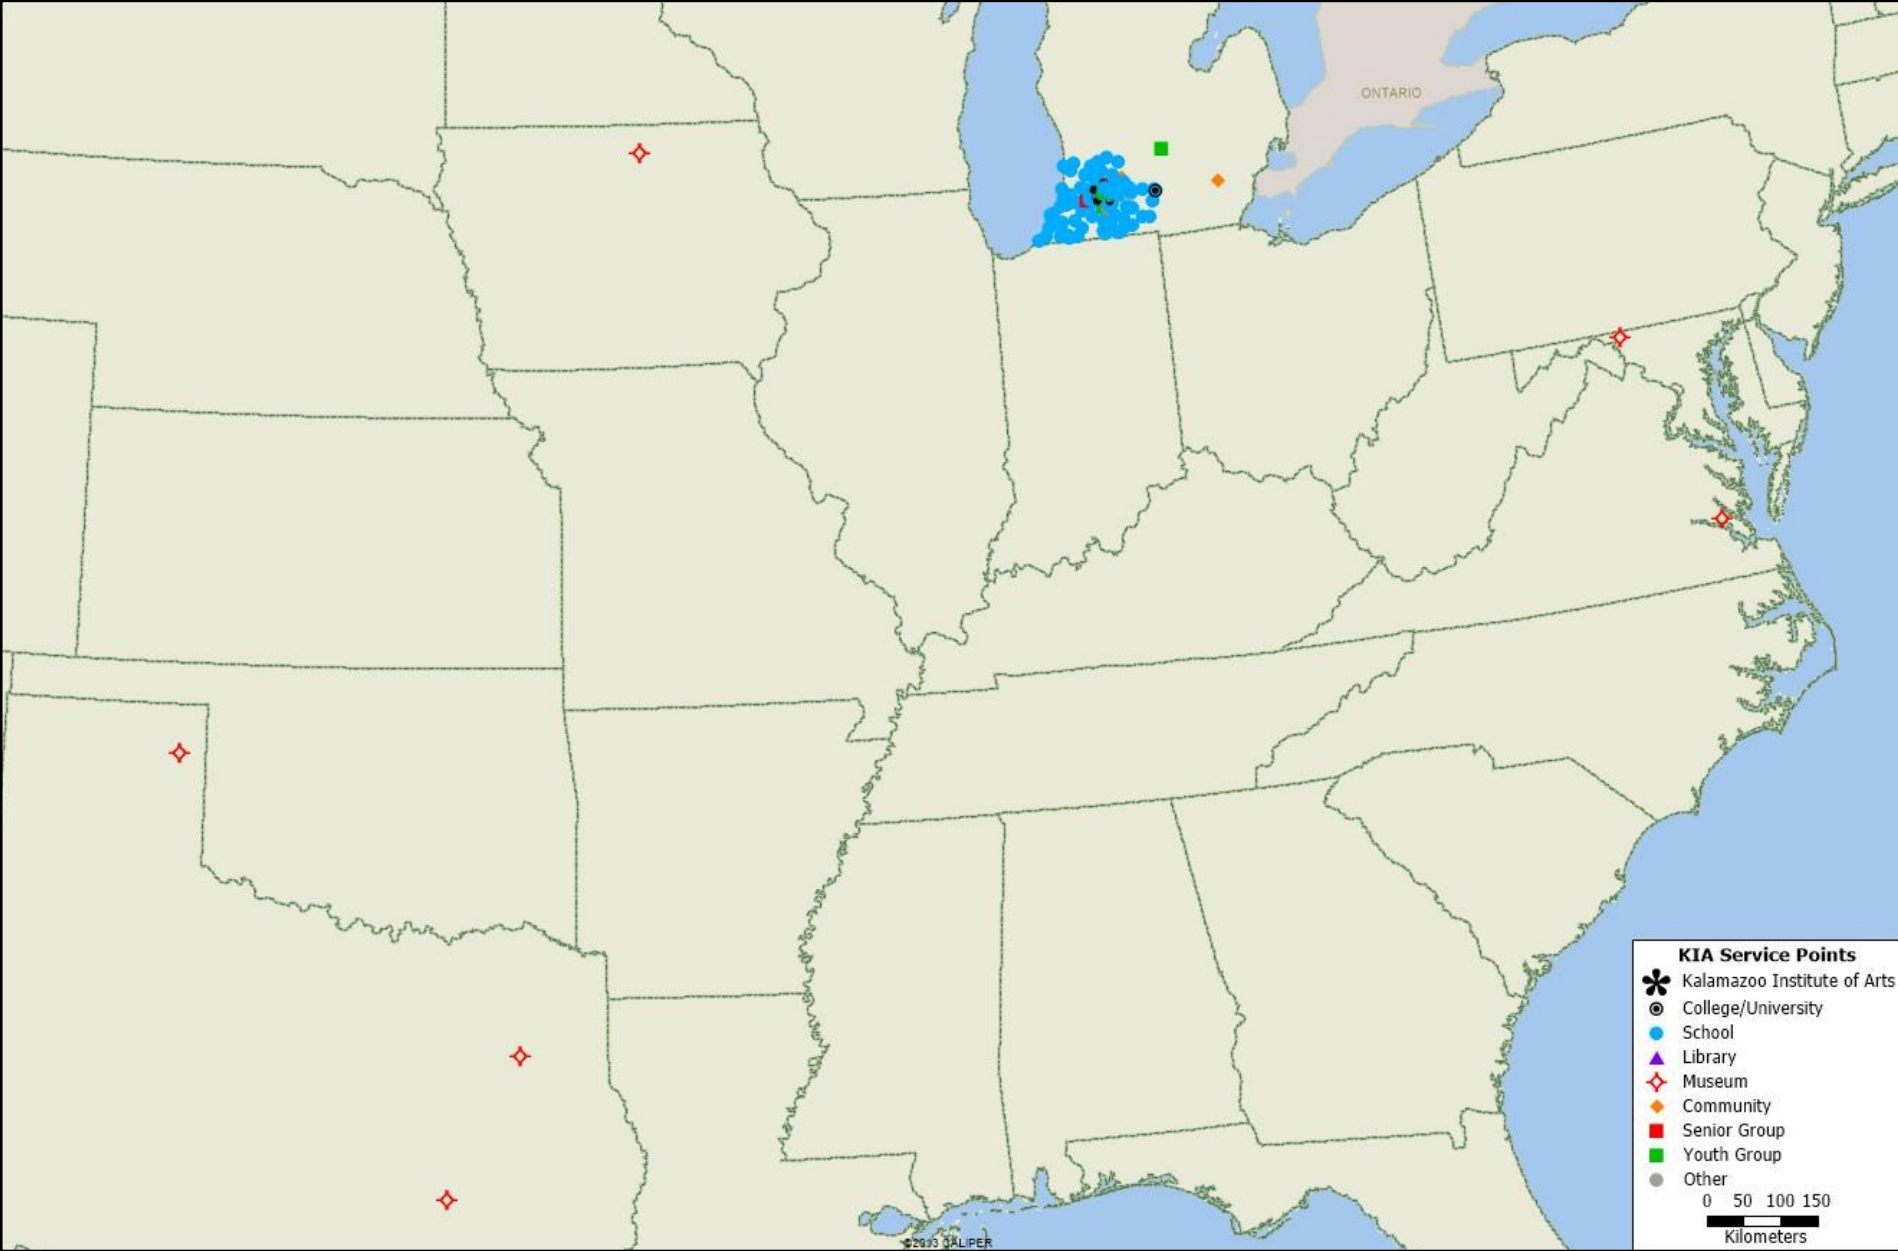

OTHER

Berkshire Hathaway
Kalamazoo Nature Center
The Air Zoo

KIA partners with museums in Iowa, Maryland, Texas and Virginia.

KIA serves individual members and students from coast to coast.

This map shows individuals served by KIA in the southwest of Michigan. Individuals are shown as randomly distributed within zip codes, rather than by precise street address. Altogether KIA serves just under 3,000 students and nearly 1,900 member households, the vast majority in southwest Michigan.