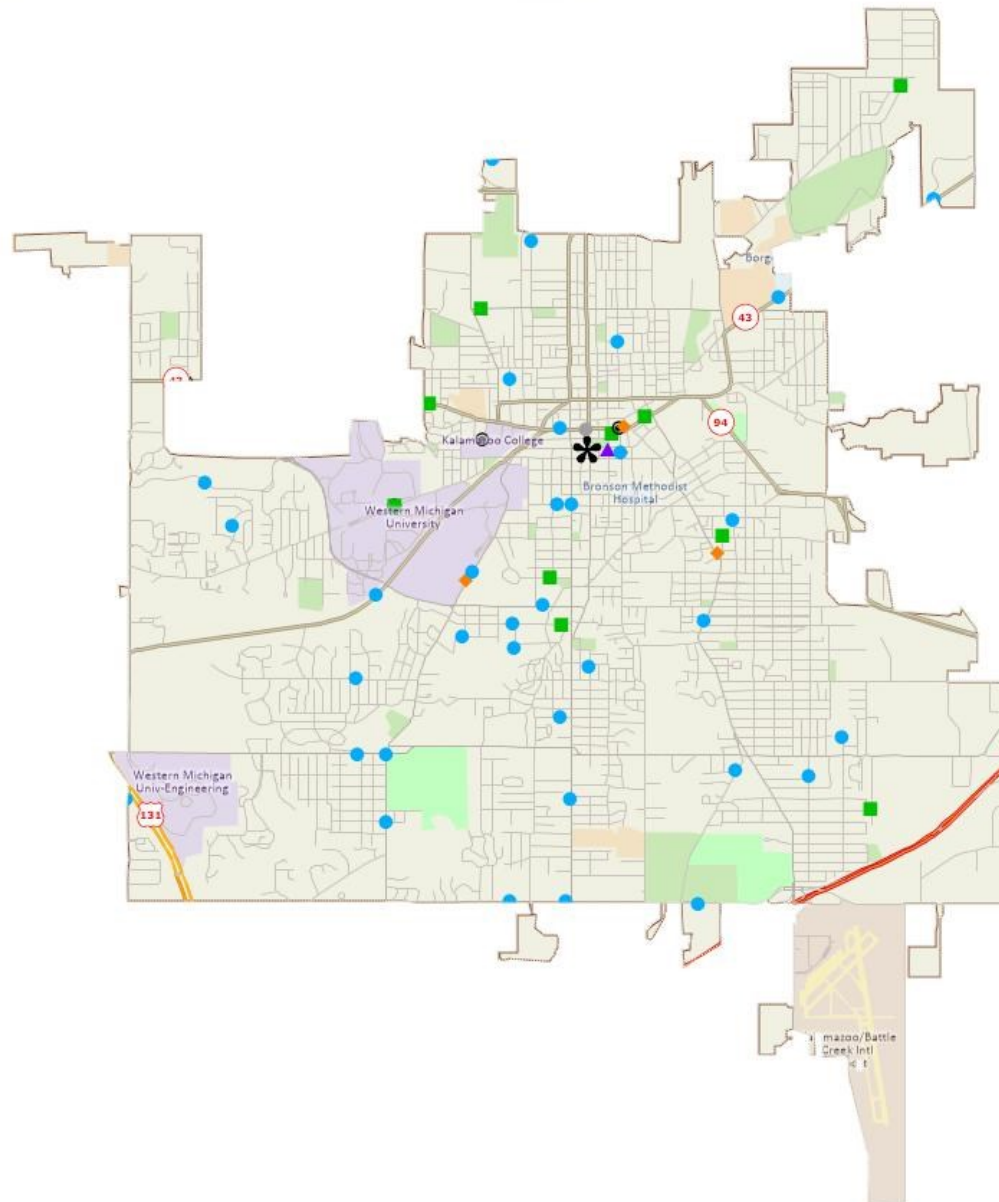

KALAMAZOO INSTITUTE OF ARTS (KIA)

Each symbol below represents one of the more than 200 organizations KIA serves in southwest Michigan.

CITY OF KALAMAZOO

Each symbol below represents an organization served by KIA in the city of Kalamazoo. Please see next page for a detailed list.

KIA Service Points

- Kalamazoo Institute of Arts
- School
- College/University
- Library
- Community
- Youth Group
- Other

0 .5 1 1.5
Kilometers

CITY OF KALAMAZOO

Organizations served by KIA in the city of Kalamazoo