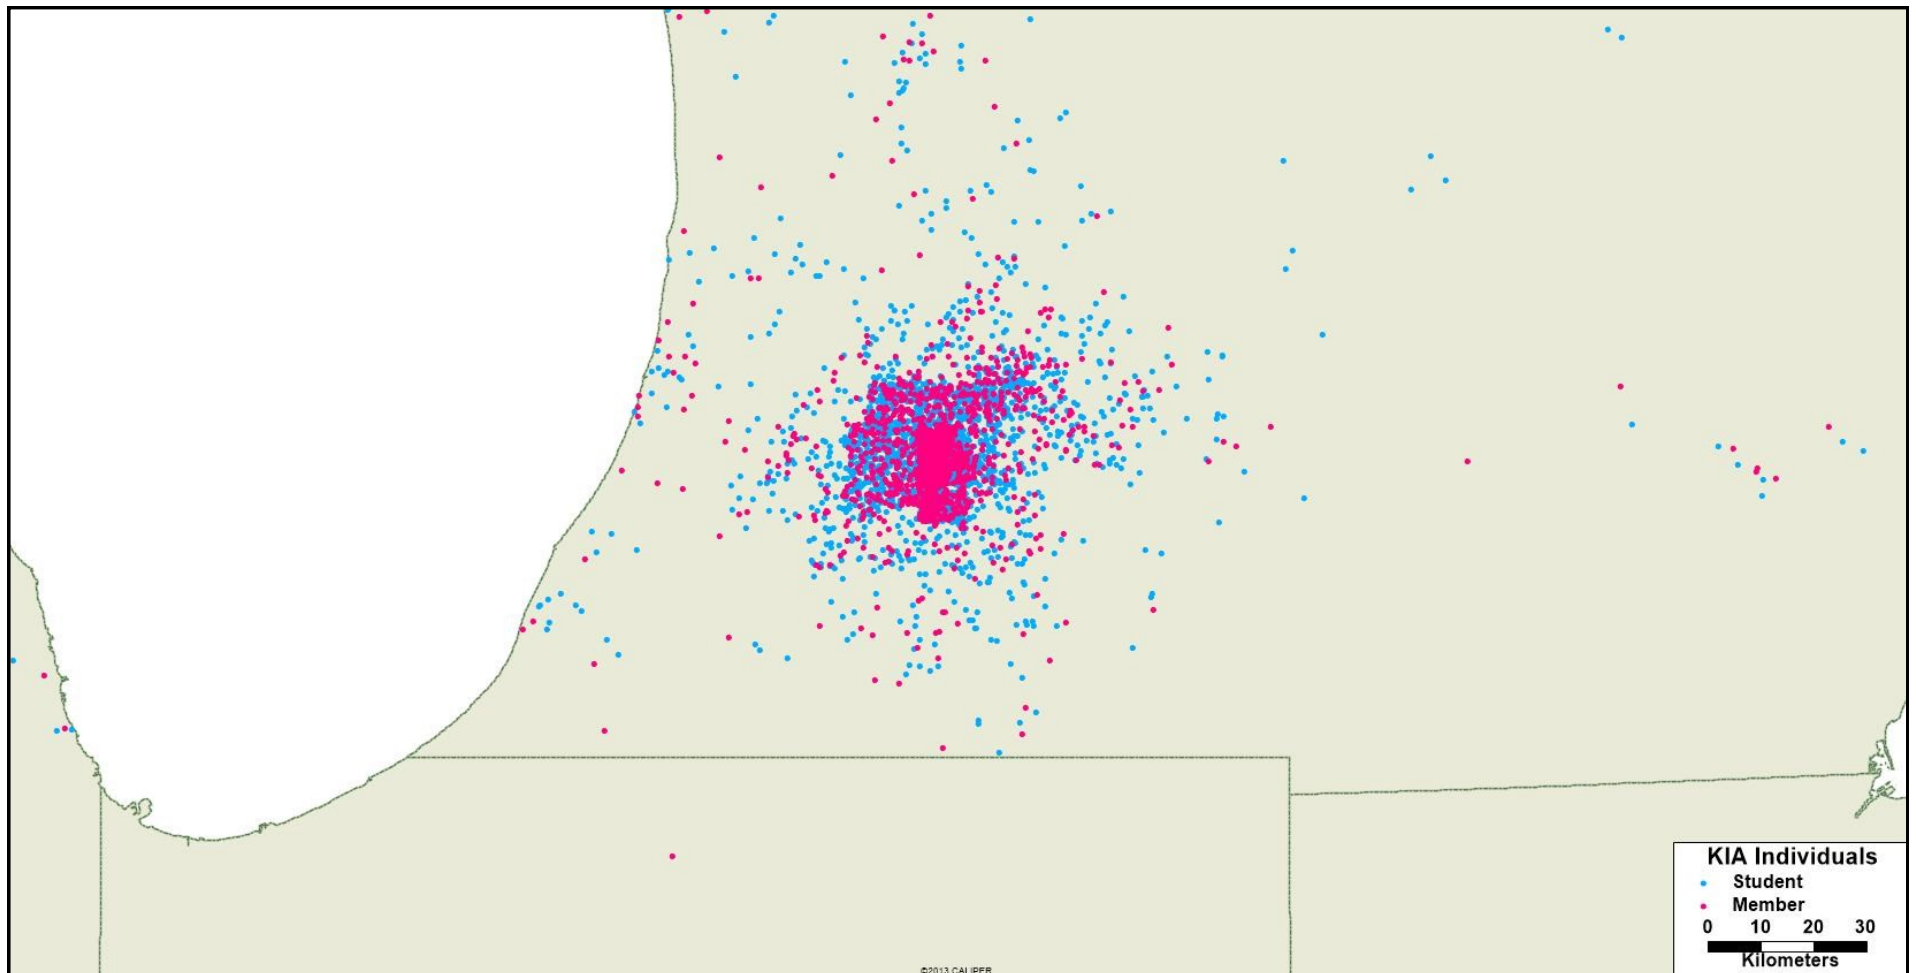

OTHER

Berkshire Hathaway
Kalamazoo Nature Center
The Air Zoo

KIA partners with museums in Iowa, Maryland, Texas and Virginia.

KIA serves individual members and students from coast to coast.

This map shows individuals served by KIA in the southwest of Michigan. Individuals are shown as randomly distributed within zip codes, rather than by precise street address. Altogether KIA serves just under 3,000 students and nearly 1,900 member households, the vast majority in southwest Michigan.