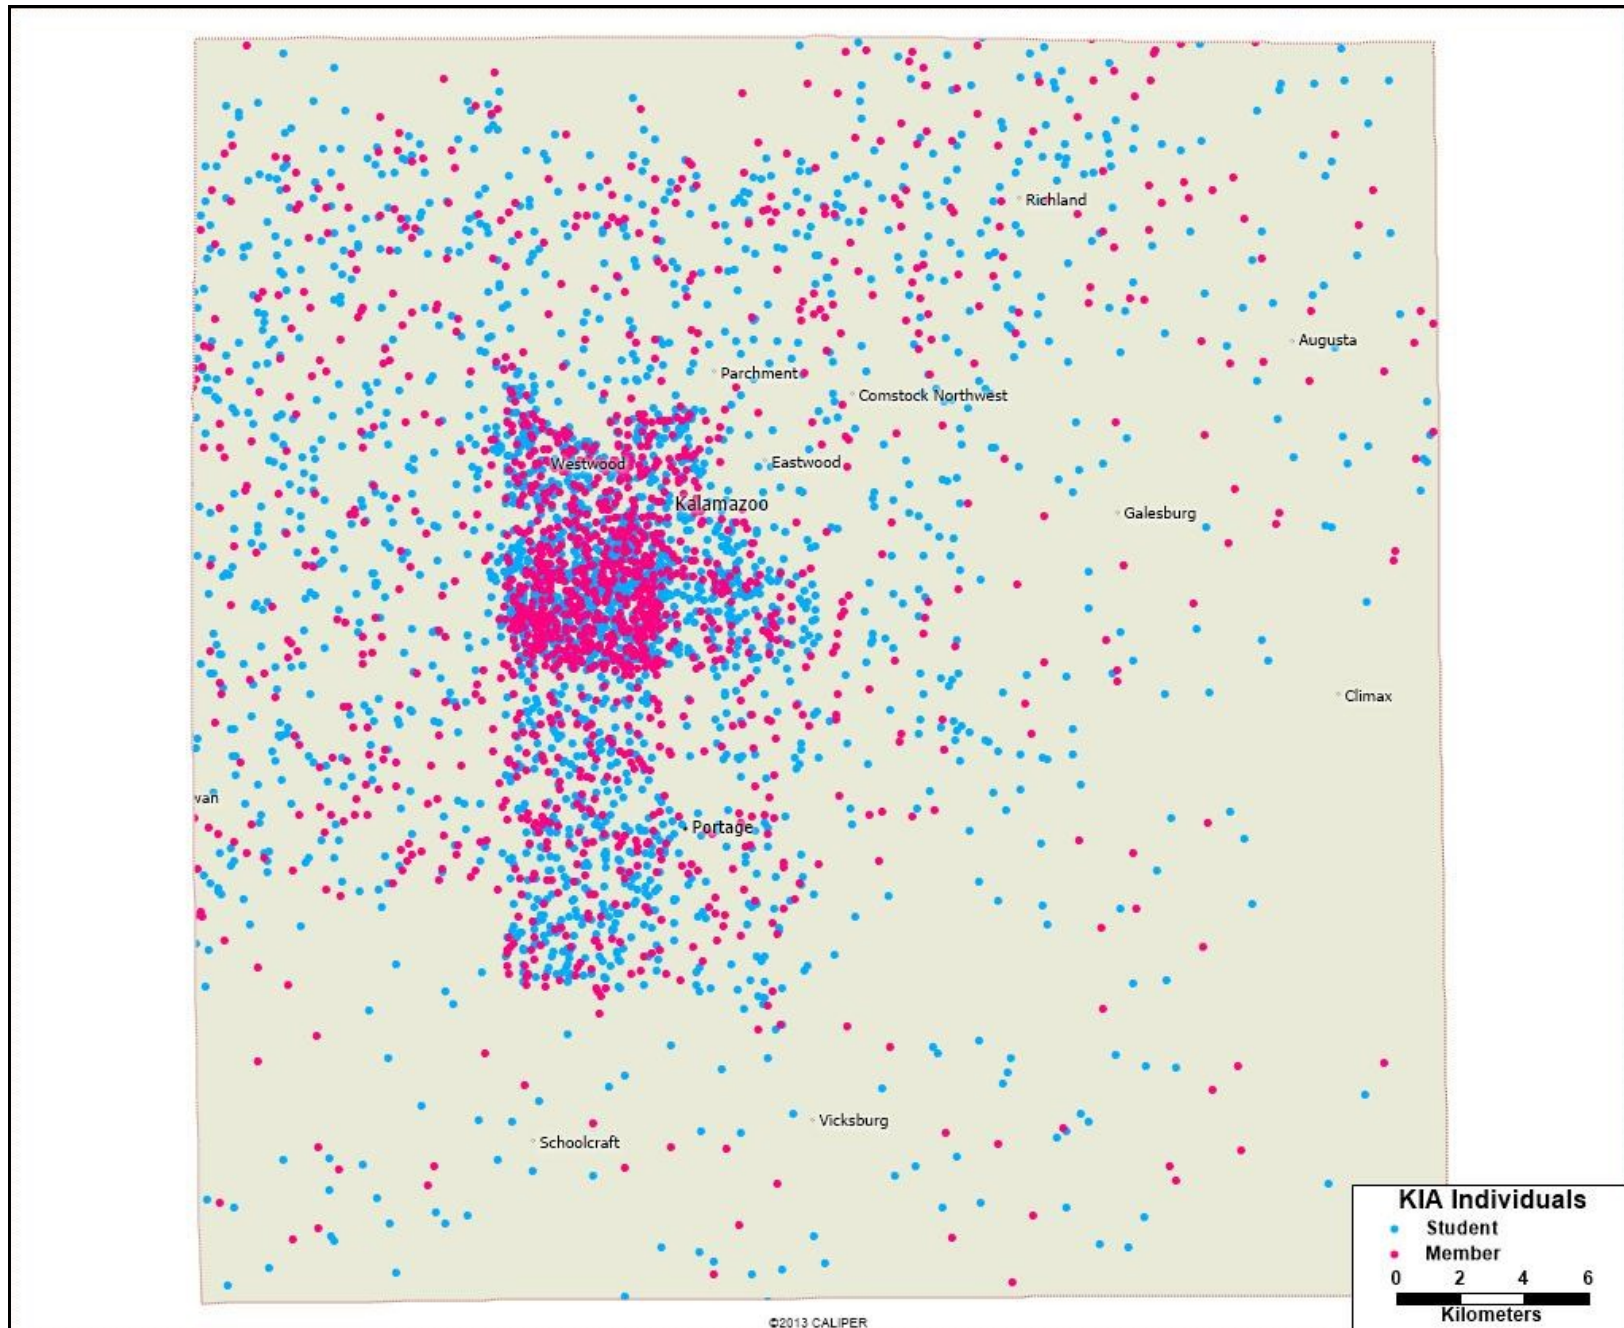

This map shows individuals served by KIA in Kalamazoo County. Individuals are shown as randomly distributed within zip codes, rather than by precise street address.