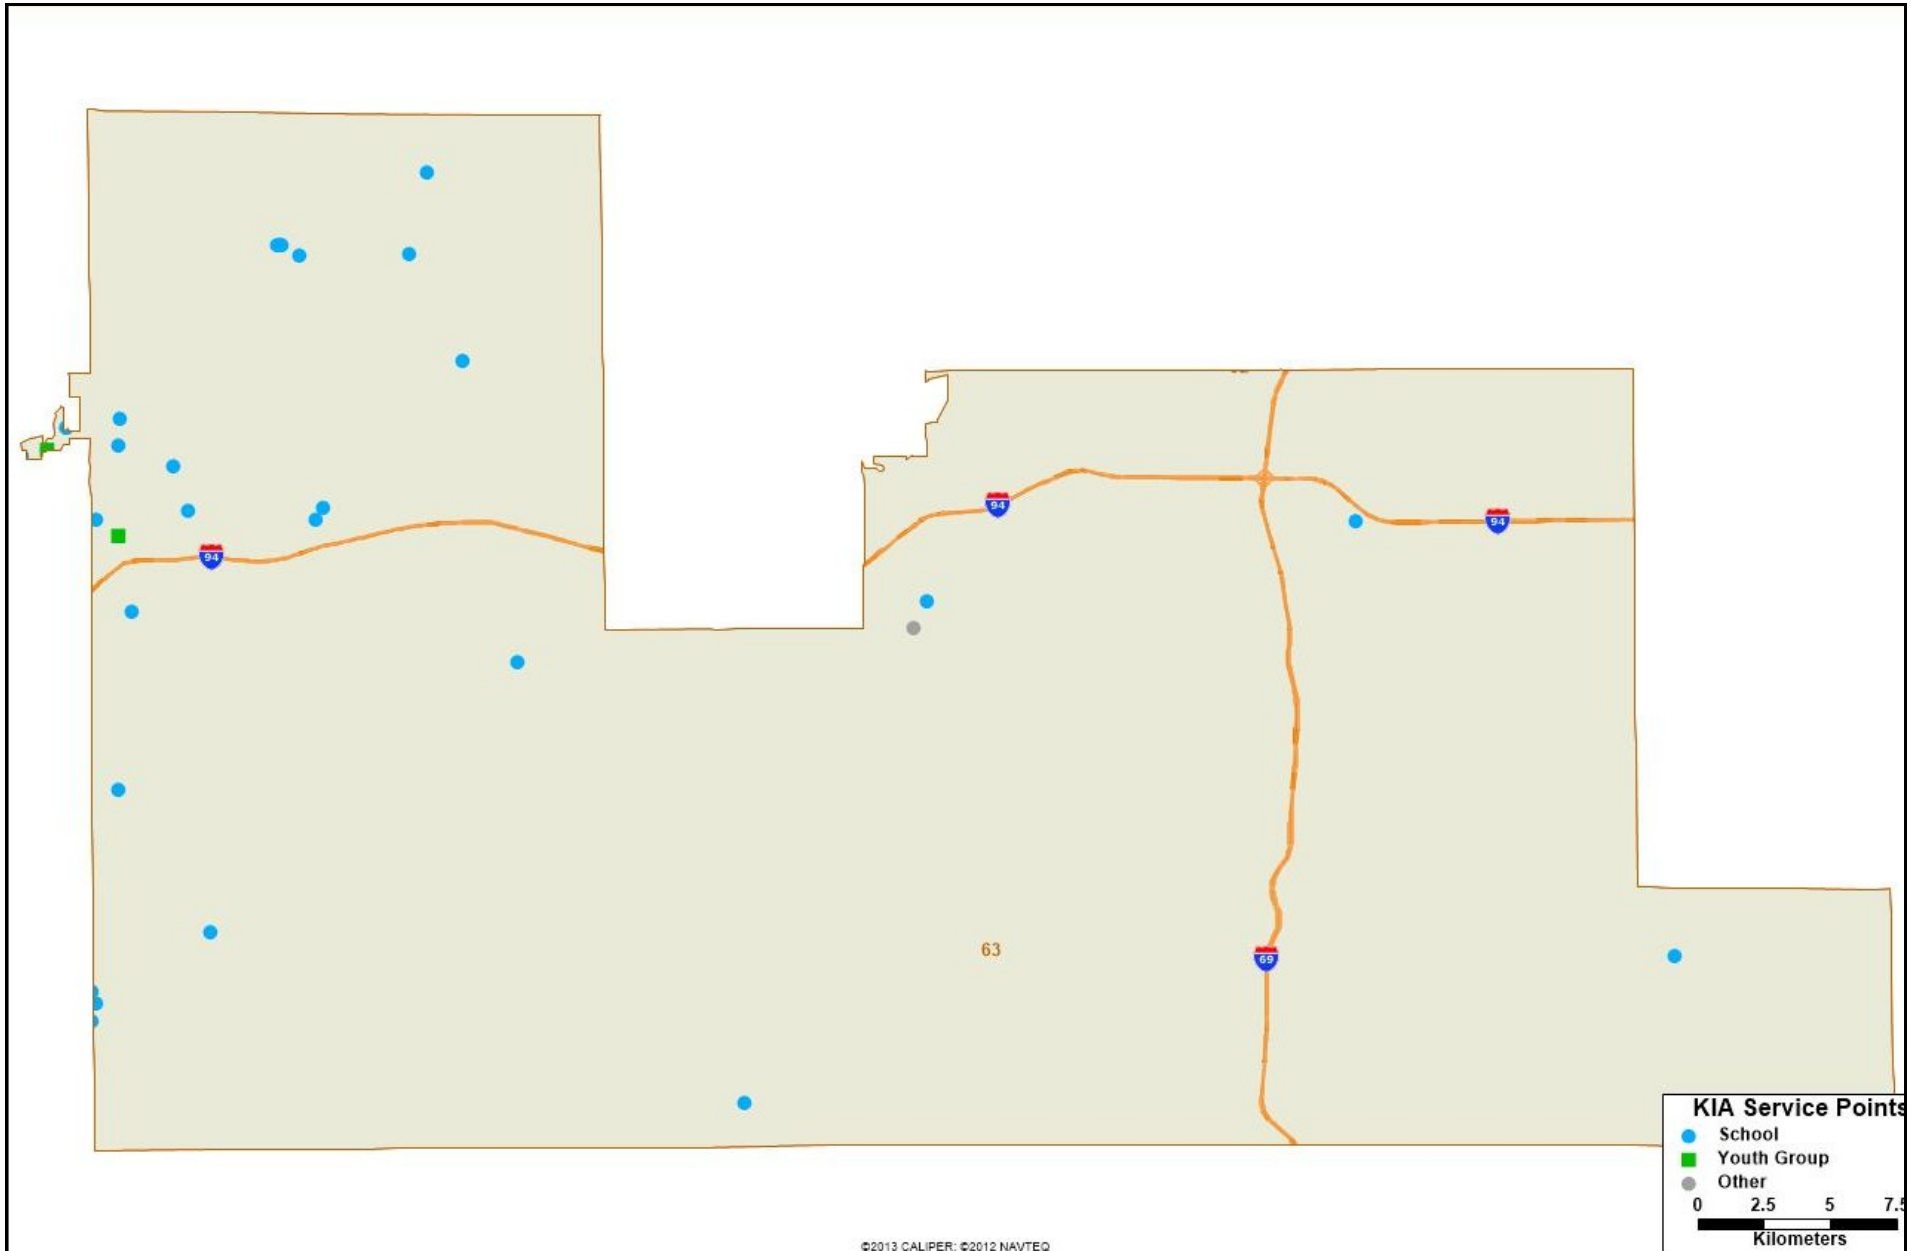

Gilden Woods

Pathfinder's Methodist Church

Schoolcraft Summer Camp

Tutor Time

MICHIGAN HOUSE 63rd DISTRICT

Each symbol below represents an organization served by KIA in Michigan House District 63. Please see next page for a detailed list.