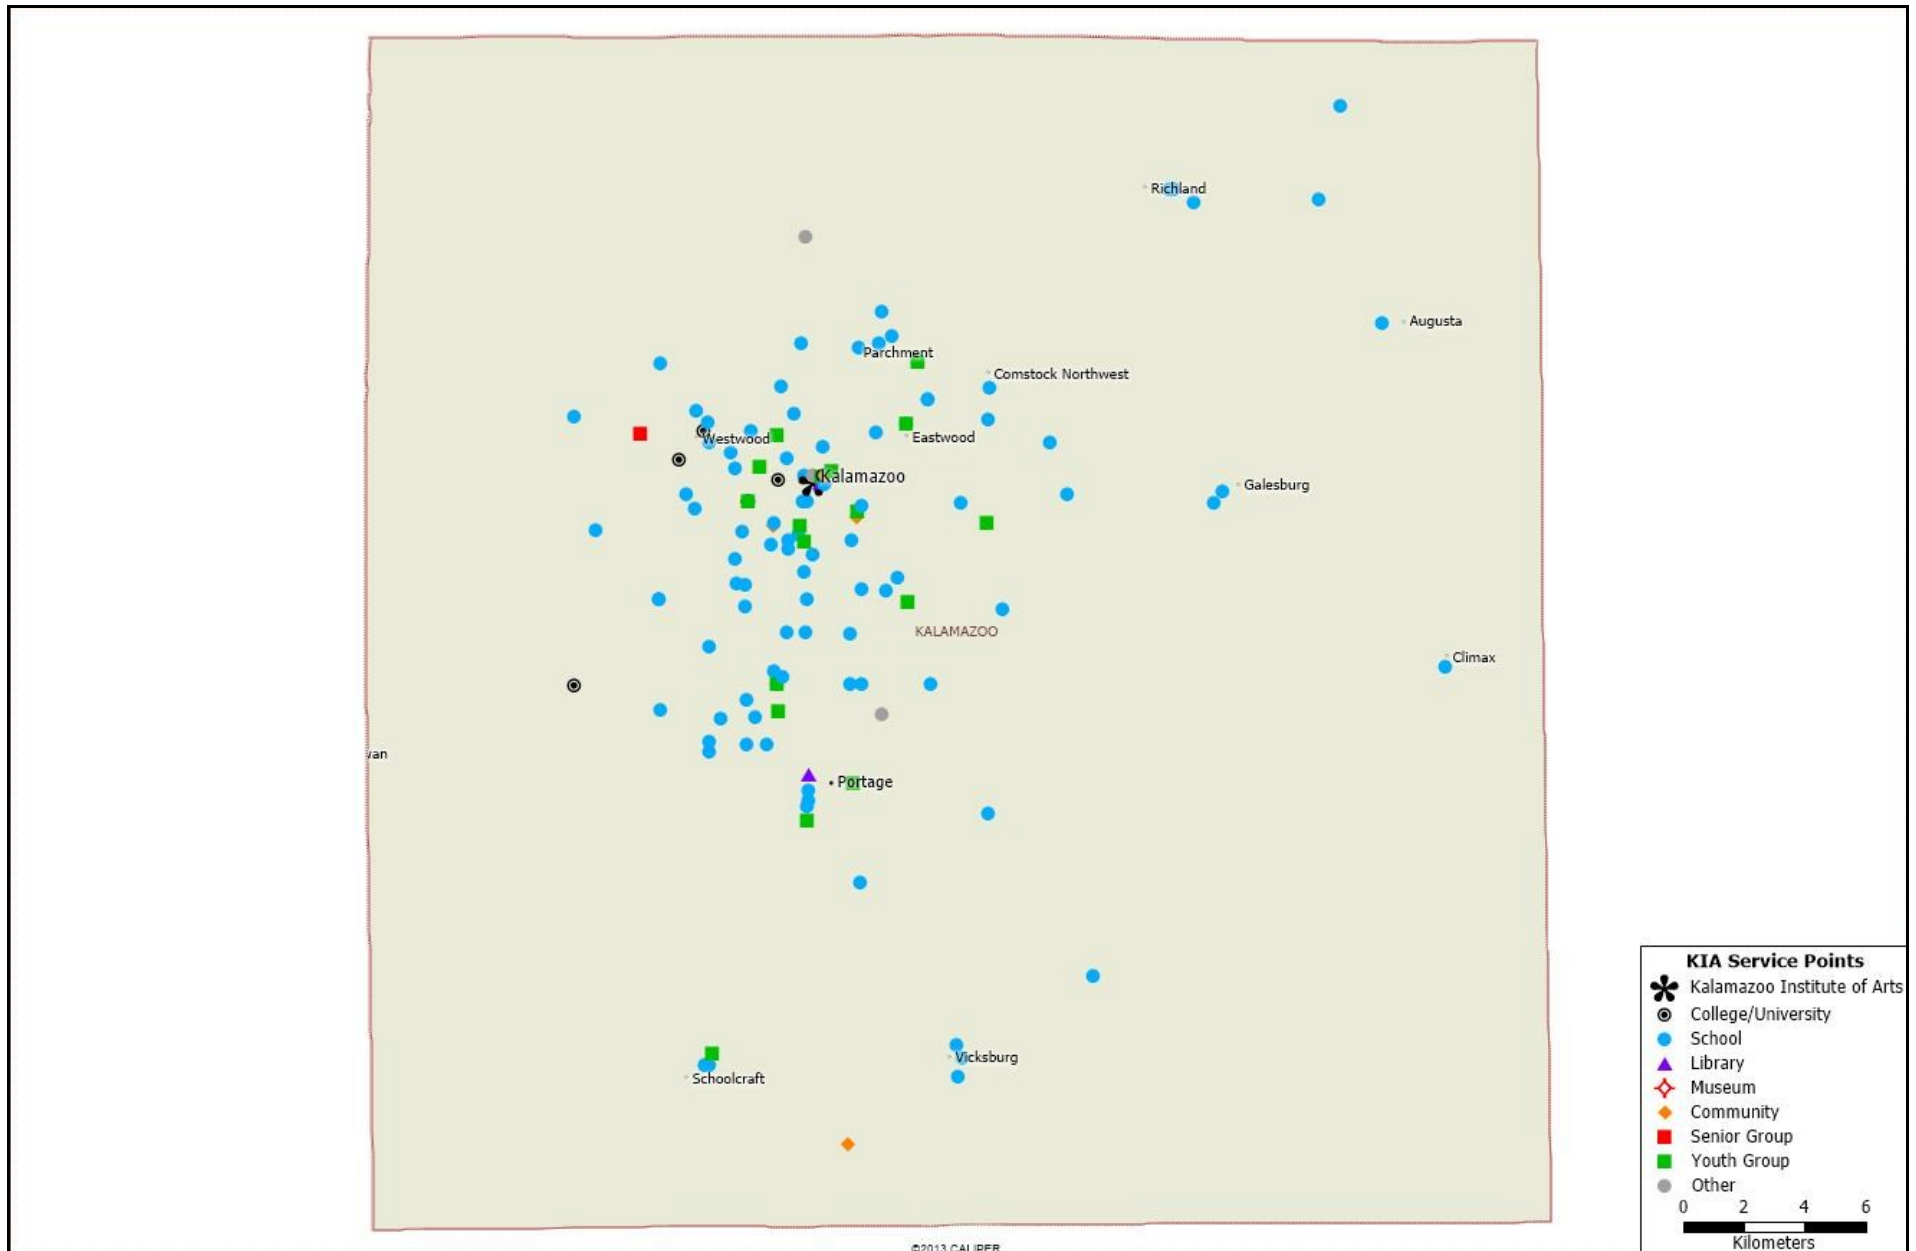

KALAMAZOO COUNTY

Each symbol below represents an organization served by KIA in Kalamazoo County. Please see next page for a detailed list.