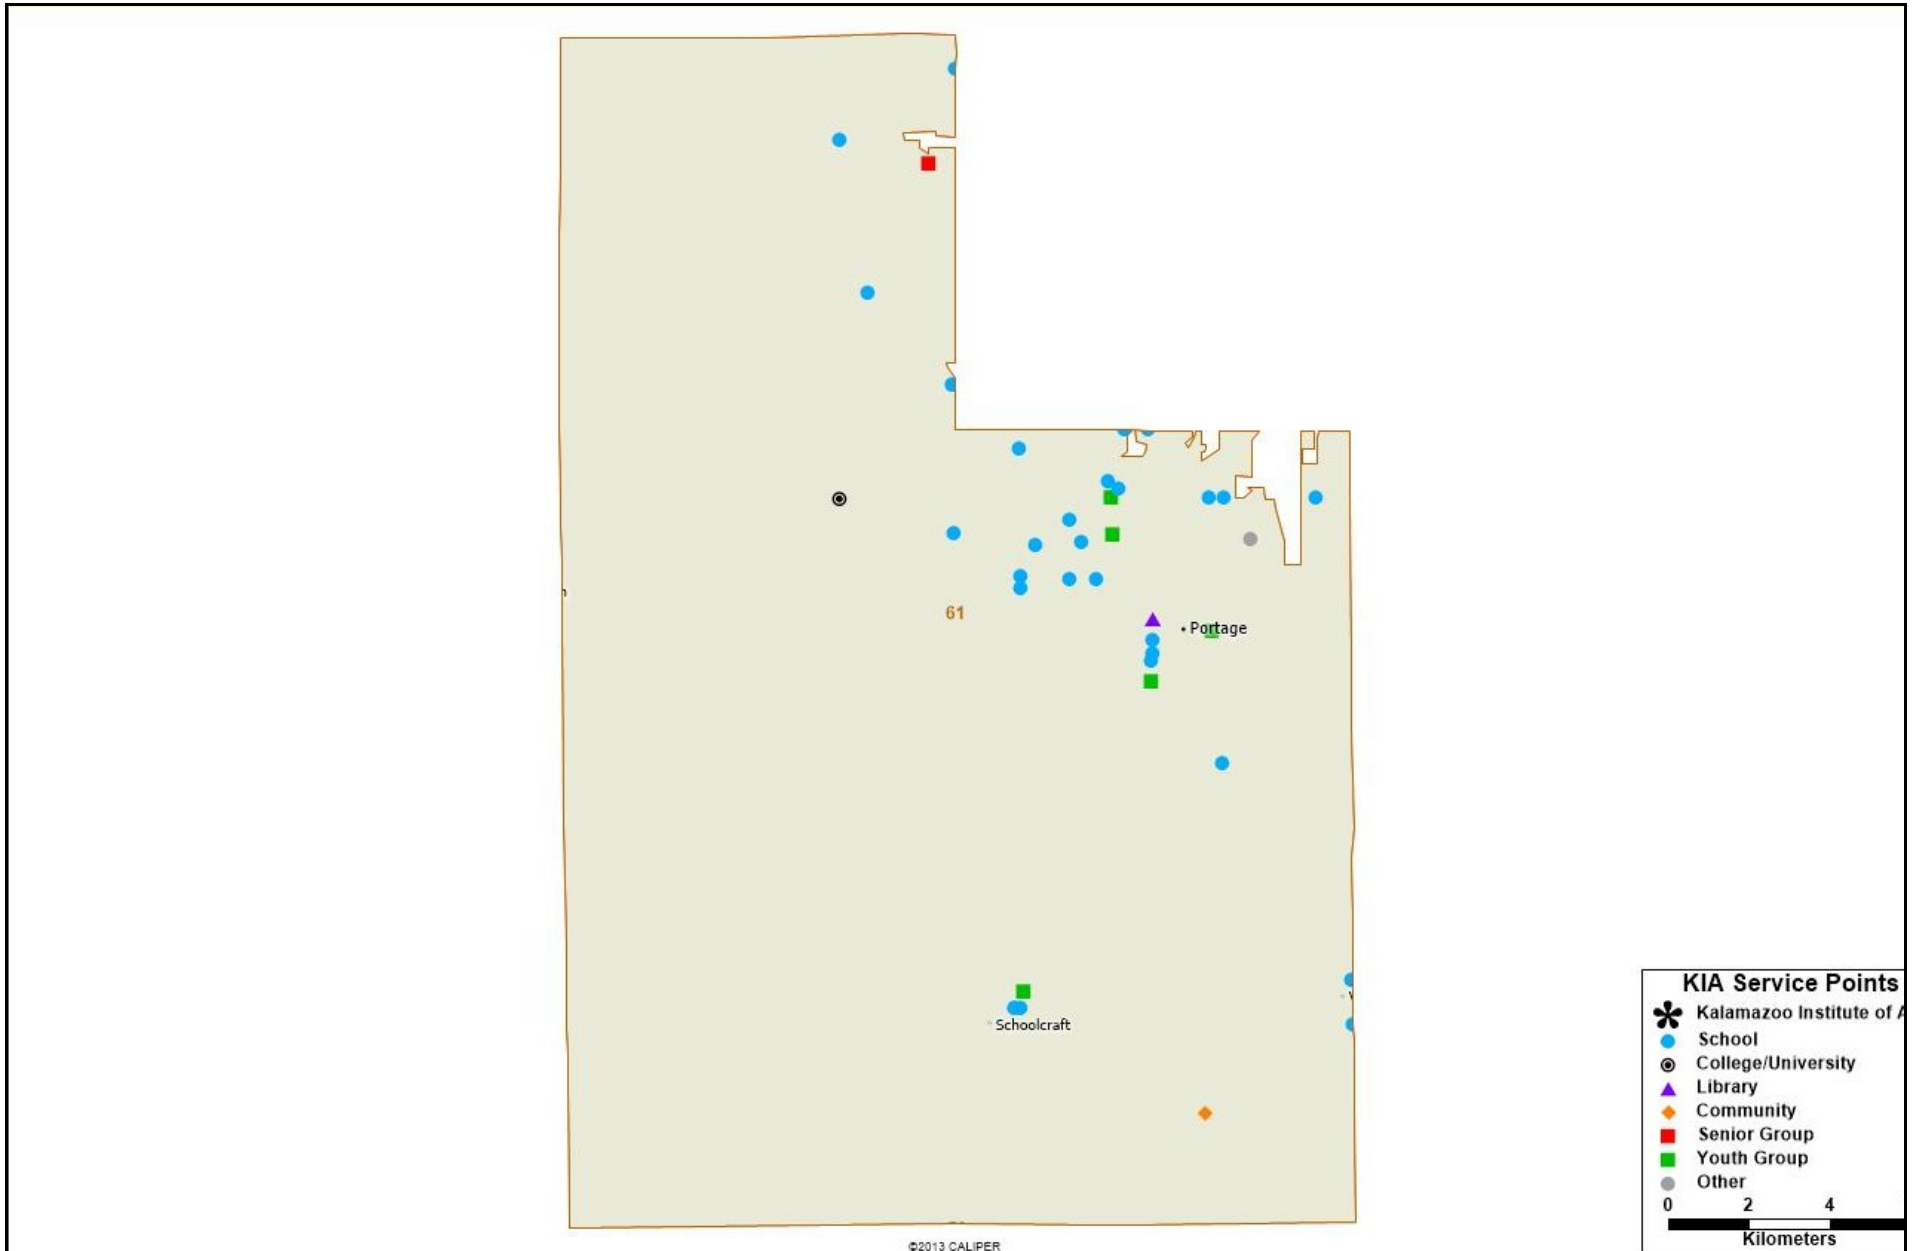

OTHER

Berkshire Hathaway

MICHIGAN HOUSE 61st DISTRICT

Each symbol below represents an organization served by KIA in Michigan House District 61. Please see next page for a detailed list.

MICHIGAN HOUSE 61st DISTRICT