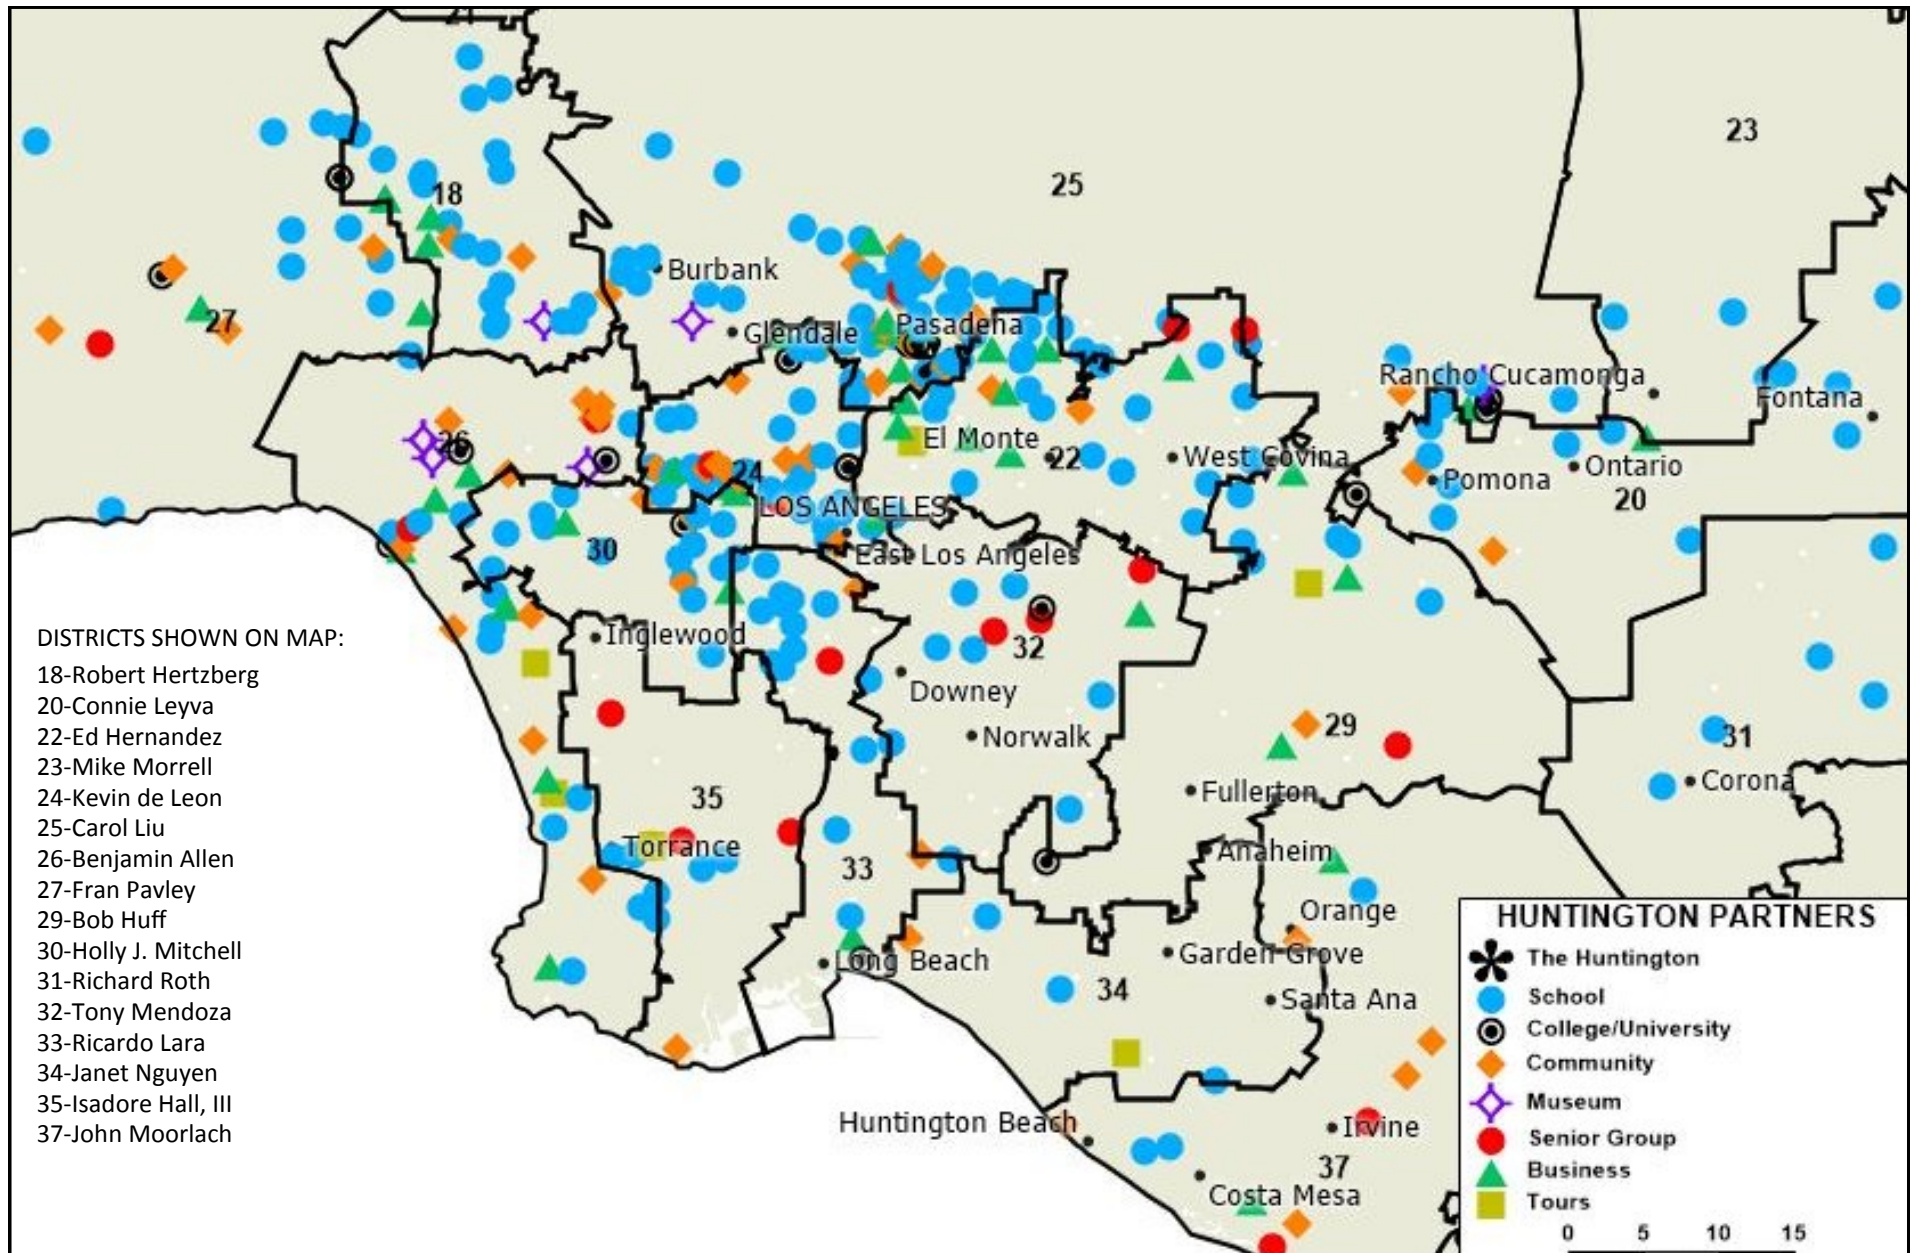

THE HUNTINGTON

1151 Oxford Road
San Marino, CA 91108
(626) 405-2100
www.huntington.org

California Senate districts. Detailed list follows.