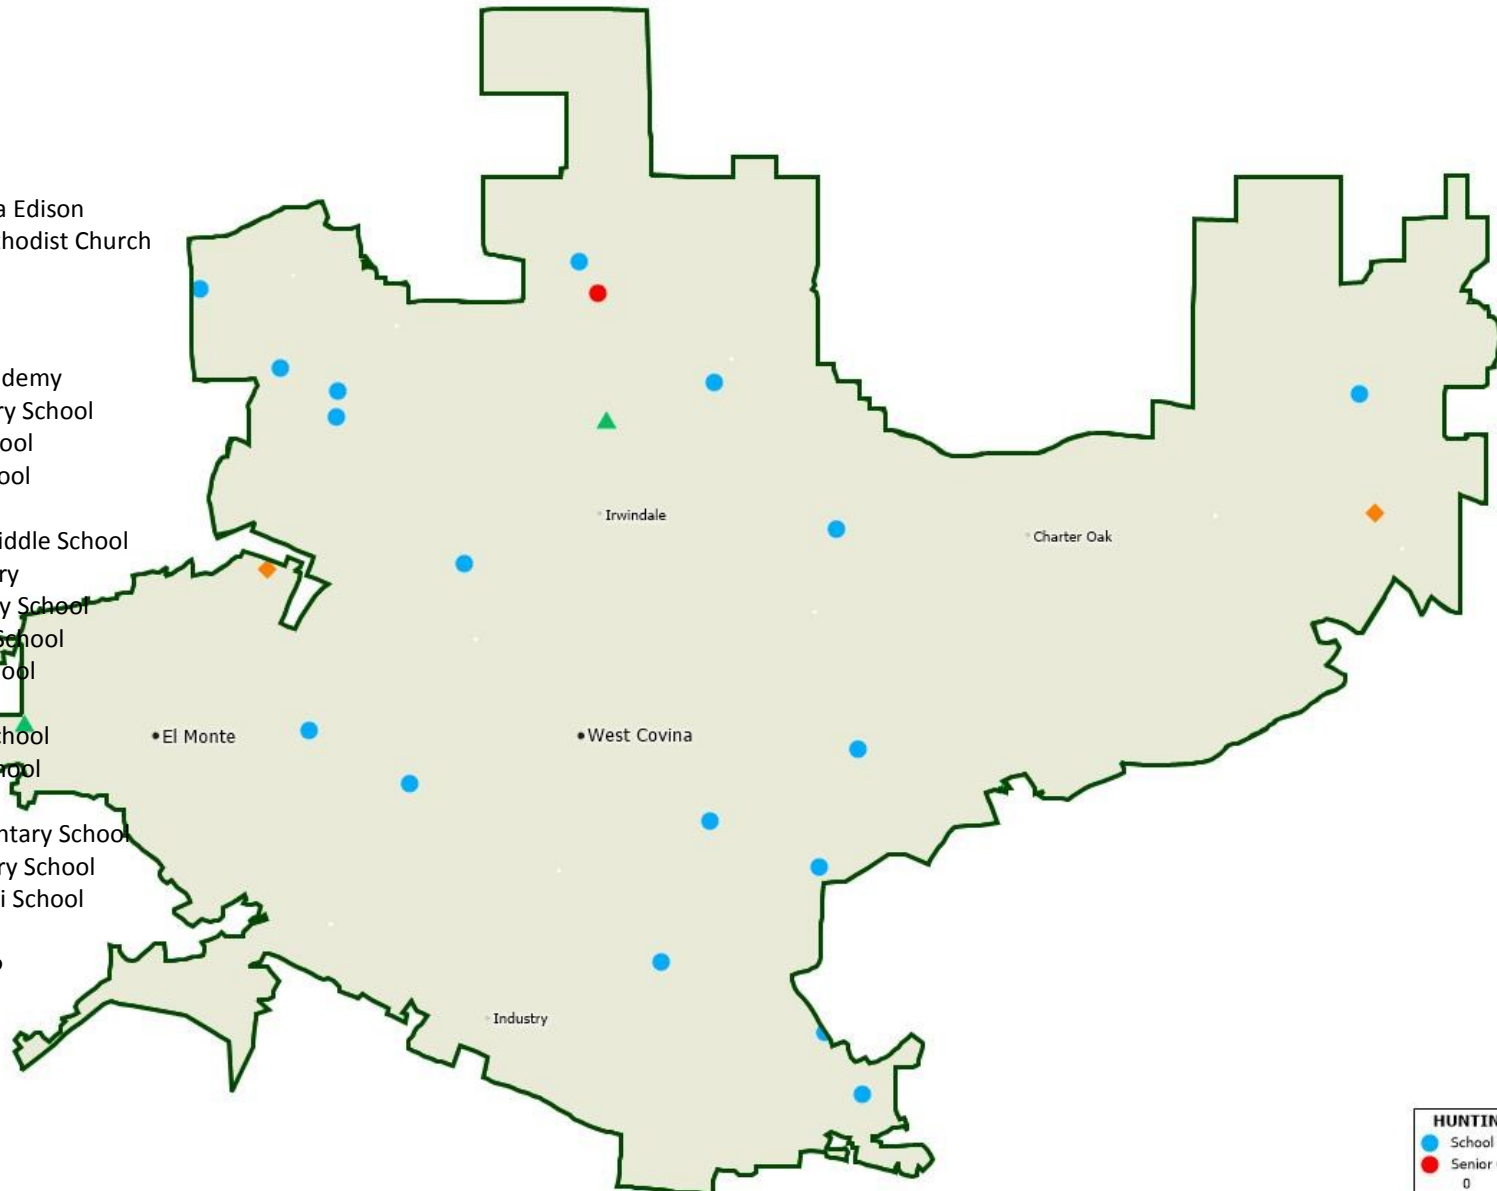

THE HUNTINGTON

1151 Oxford Road
San Marino, CA 91108
(626) 405-2100
www.huntington.org

Organizations served by the Huntington in California's 32nd Congressional District (Rep. Grace Napolitano)

BUSINESS

GIMAT Int. Group

COMMUNITY

Pacific Clinics
Southern California Edison
Covina United Methodist Church
Hoa Lan

SCHOOLS

Berean Baptist Academy
De Anza Elementary School
Fairvalley High School
Glendora High School
Grandview School
Jerry D. Holland Middle School
Maxwell Elementary
Merced Elementary School
Mesa Elementary School
Monrovia High School
Oak Mesa
Santa Fe Middle School
Slauson Middle School
Telesis Academy
Valley View Elementary School
Van Wig Elementary School
Walnut Montessori School

SENIOR GROUP

Avila Gardens