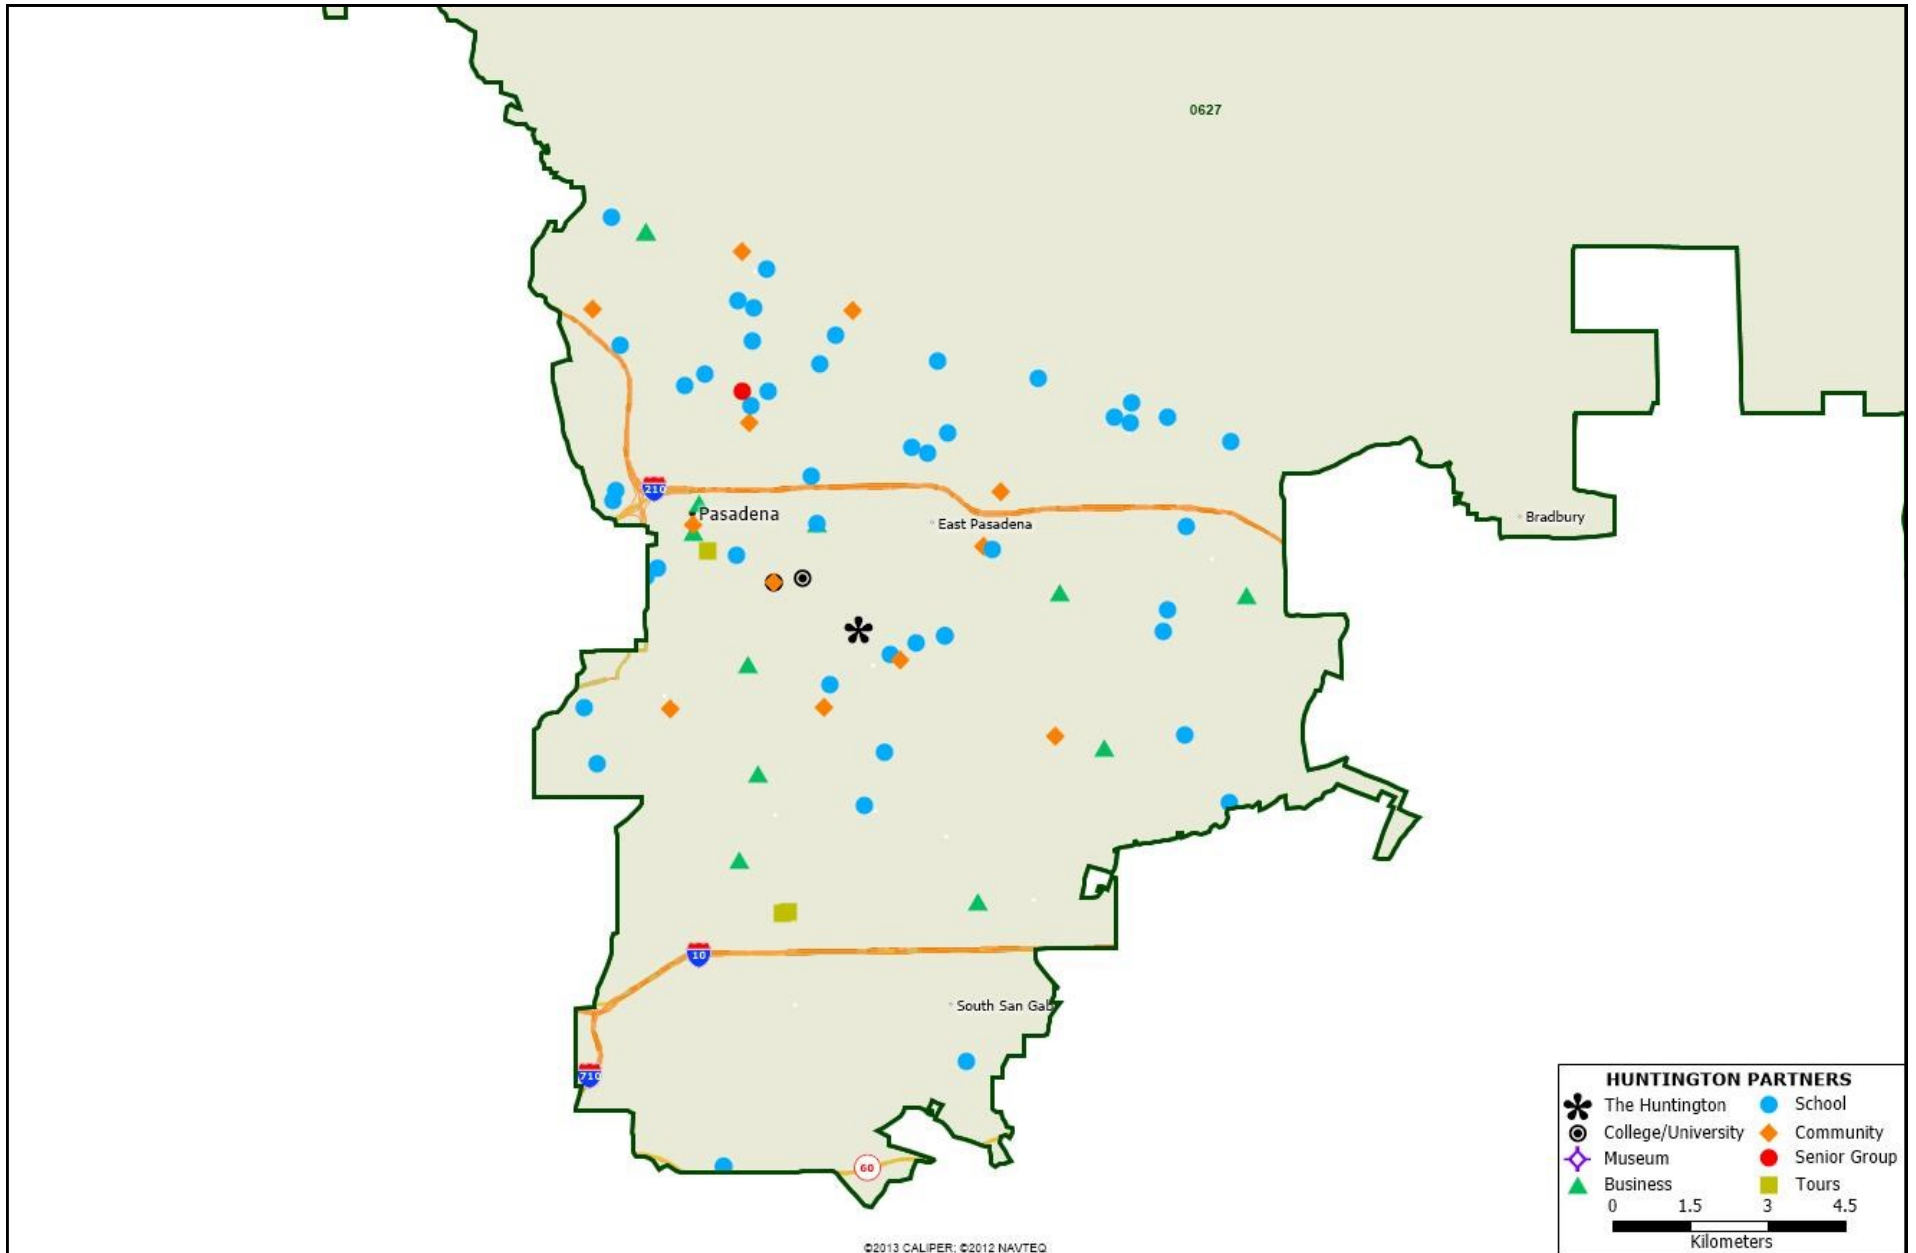

THE HUNTINGTON

1151 Oxford Road
San Marino, CA 91108
(626) 405-2100
www.huntington.org

Organizations served by the Huntington in California's 27th Congressional District (Rep. Judy Chu). Detailed list follows.