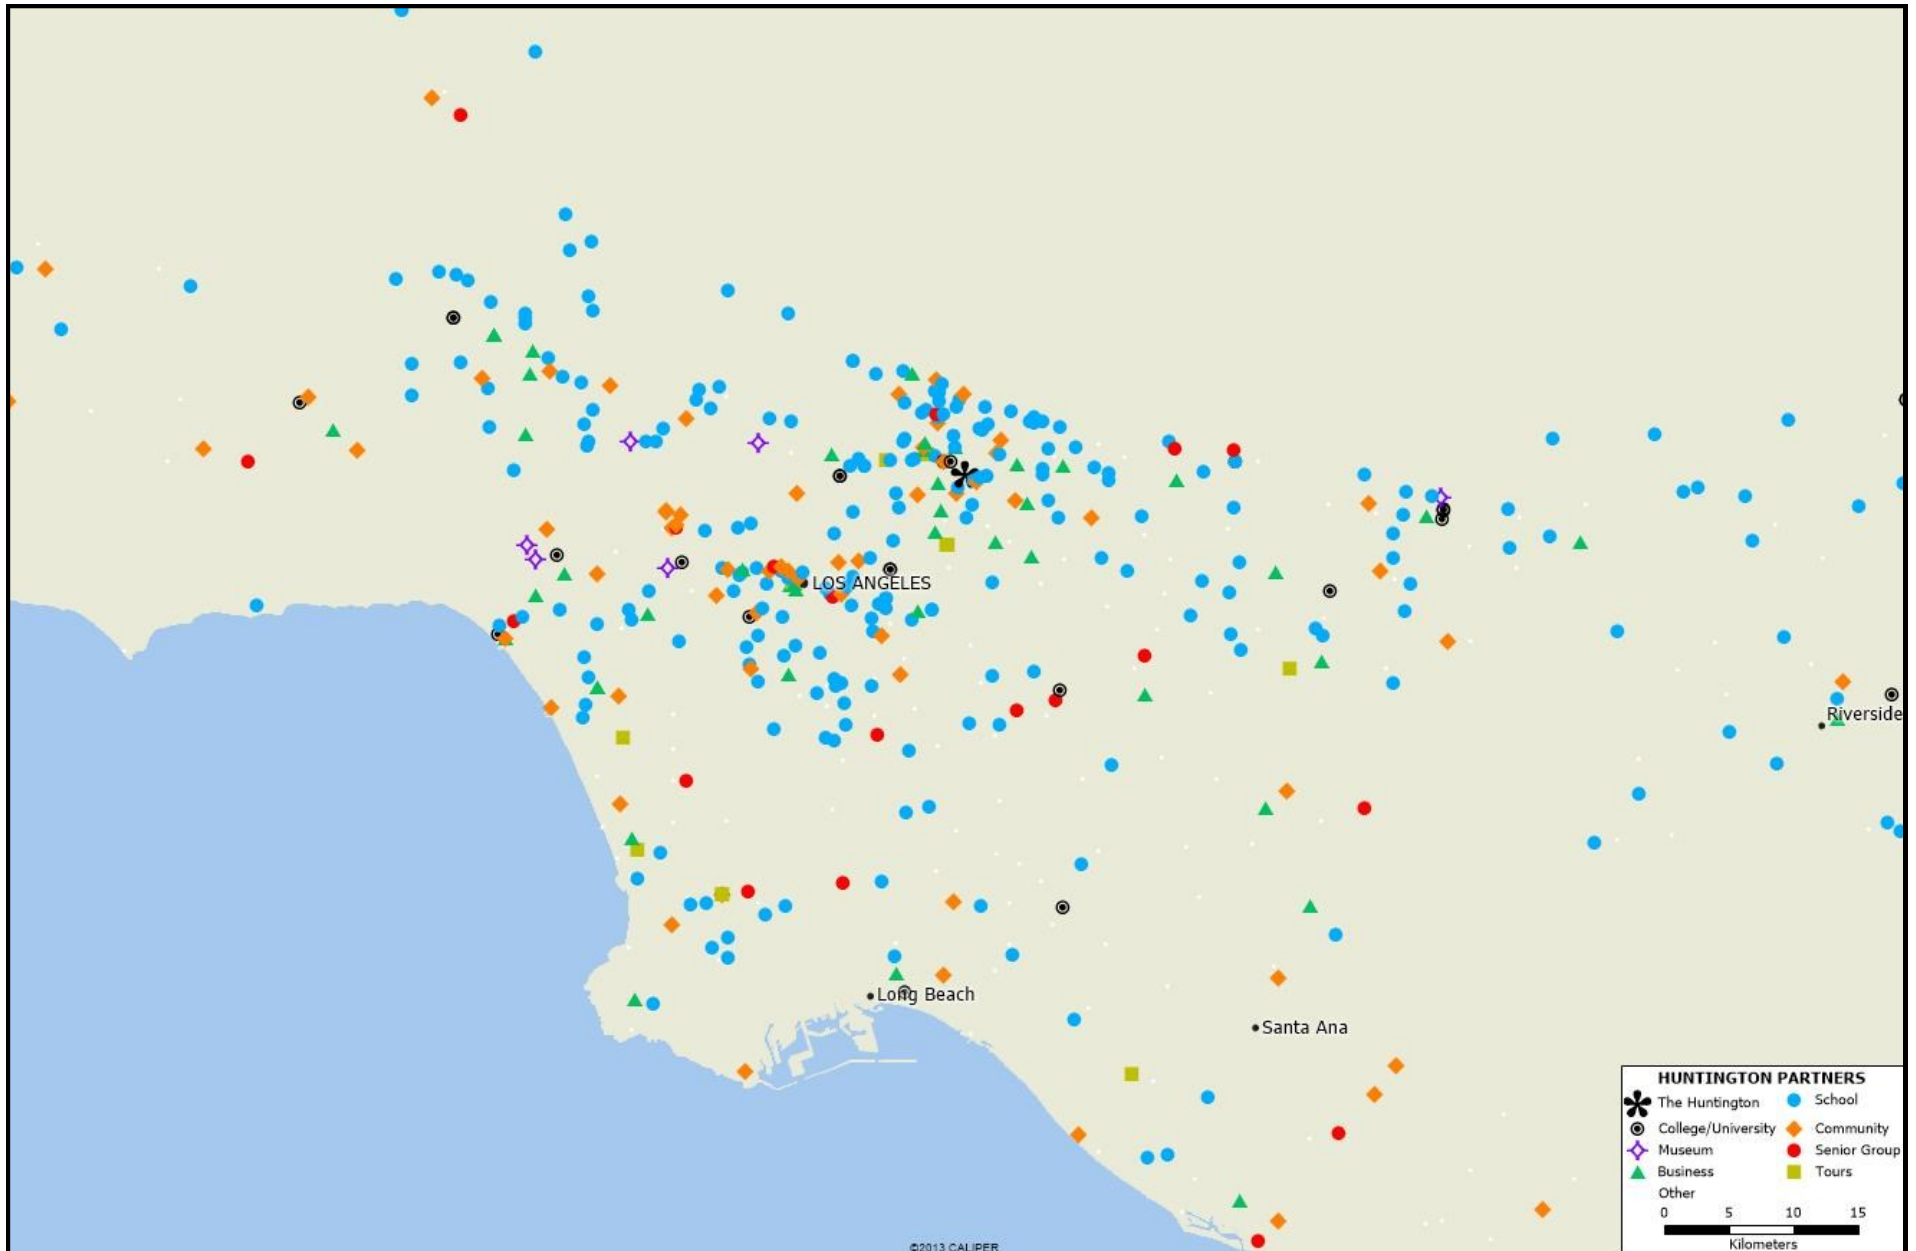

## THE HUNTINGTON

1151 Oxford Road  
San Marino, CA 91108  
(626) 405-2100  
[www.huntington.org](http://www.huntington.org)

*One of the world's great cultural, educational, and research centers, the Huntington serves nearly 500 organizations in southern California. Each symbol on the map below represents one of these organizations.*