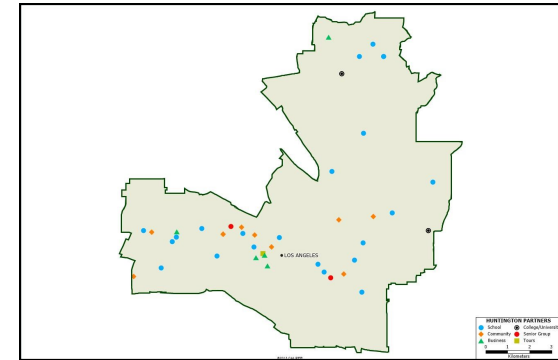

### SCHOOLS

Ambassador School of Global Education  
Arroyo Seco Museum Sci. Magnet  
Bishop Conaty-Our Lady of Loretto  
Bravo Medical Magnet High School  
Camino Nuevo Charter Academy  
Dahlia Heights School

### TOURS

LA FAM Tour from Japan