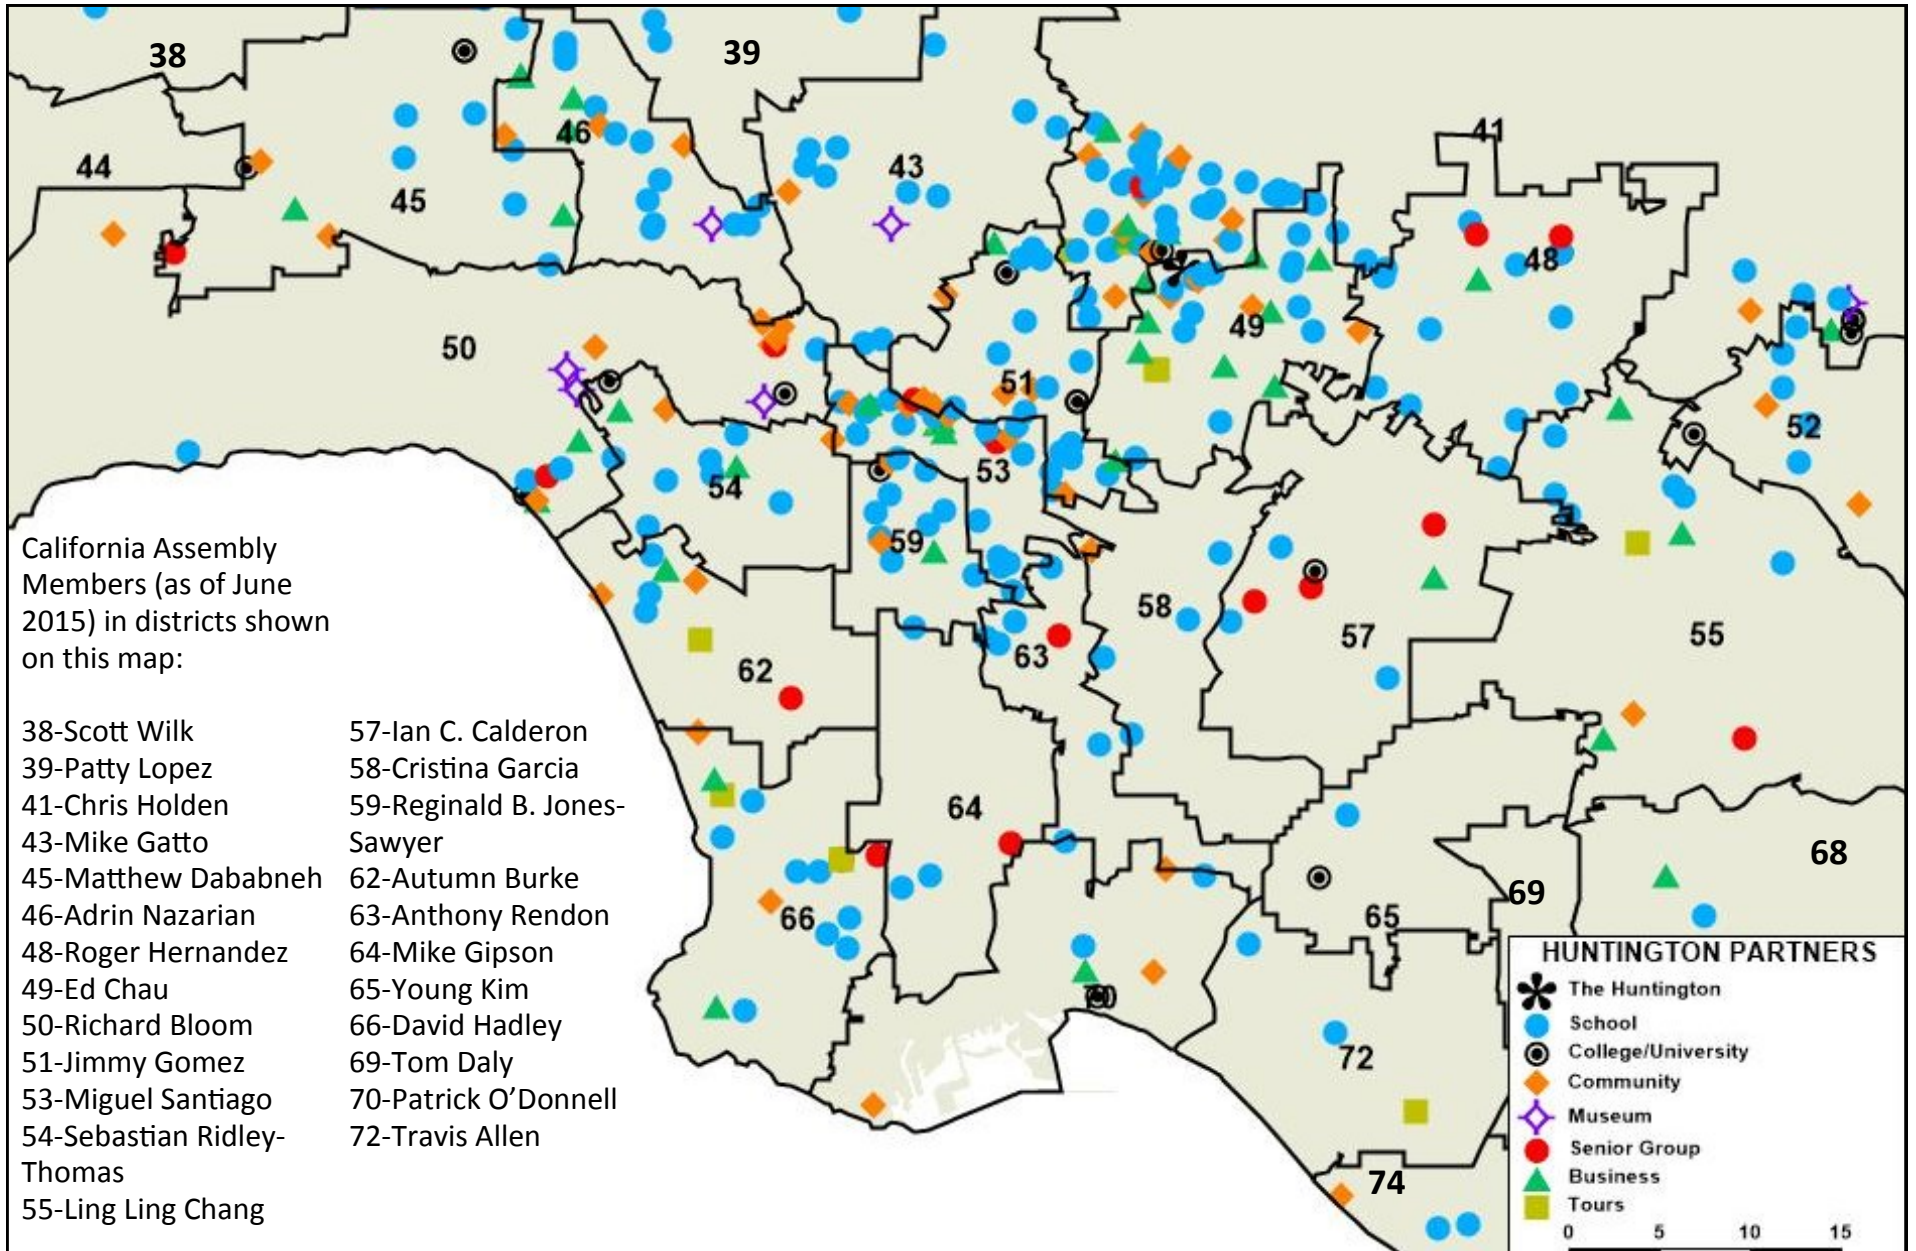

THE HUNTINGTON

1151 Oxford Road
San Marino, CA 91108
(626) 405-2100
www.huntington.org

*Organizations served by the Huntington in California Assembly districts.
Detailed list follows.*