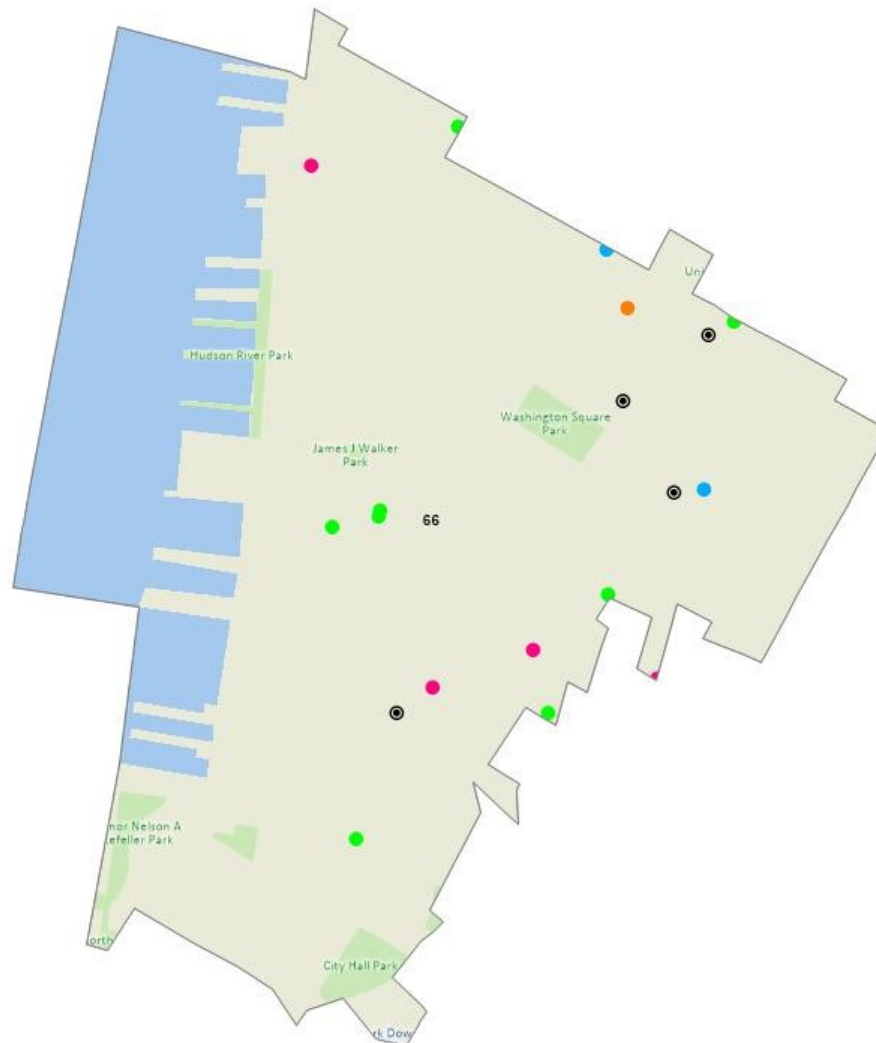

Dia: The organizations listed below used the education services of the Dia Art Foundation in the 66th District of the New York State Assembly in 2016.

- Bureau Betak
- Emily Harvey Foundation
- Gallatin Arts Festival New York University
- Google
- Grace Church School
- GRADE
- Harvest Collegiate High School
- NYU
- NYU Center for Applied Liberal Art, School of Professional Studies
- One To World
- Rice & Lipka Architects
- Roman and Williams
- Samuel French, Inc.
- The Cultivist
- The Drawing Center
- Viacom
- Whitney Museum of American Art
- Wolff Olins