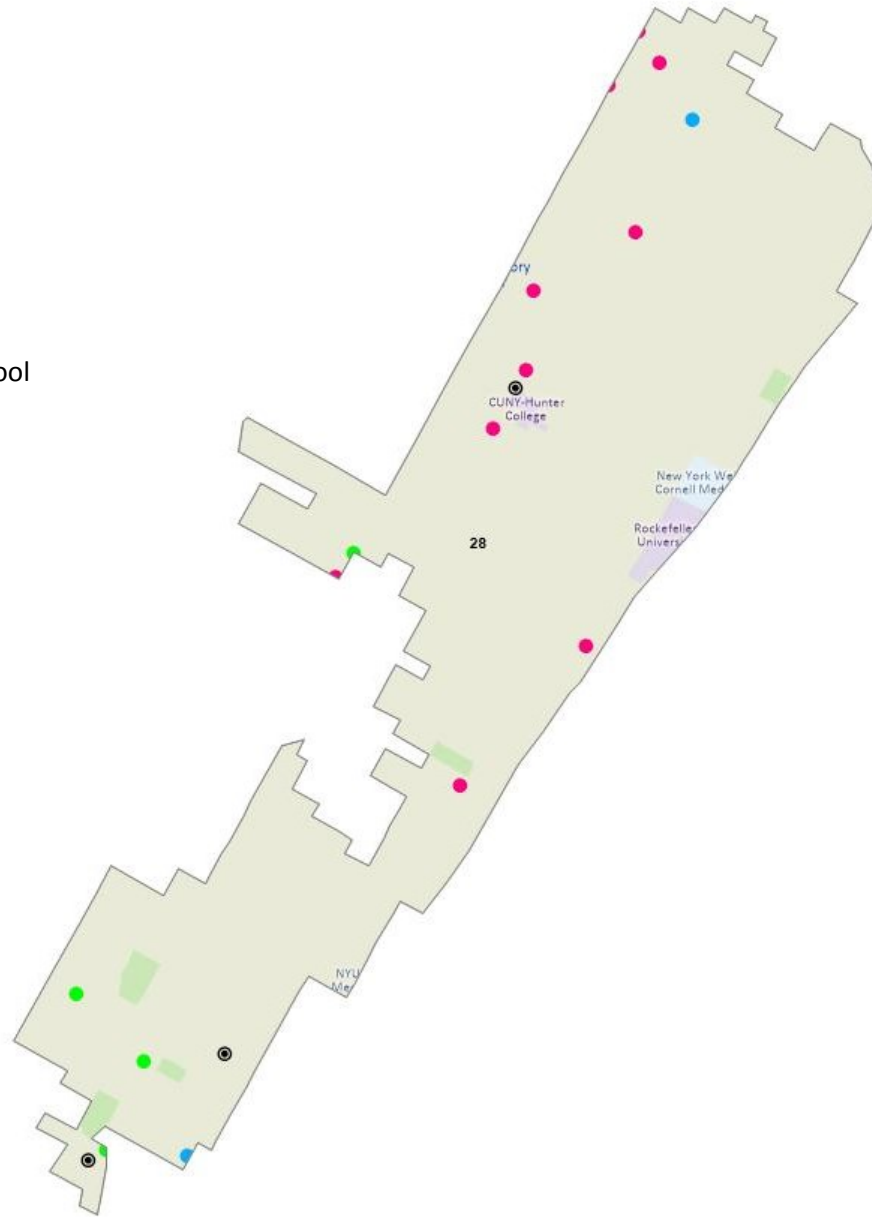

Dia: The organizations listed below used the education services of the Dia Art Foundation in the 28th District of the New York State Senate in 2016.

- Artist Protection Fund
- Colony Club
- Dalton School
- Friends Seminary
- Herman Miller Brand Design
- Hunter College Library
- Jeffrey Ahn Jr. Fellowship
- Met Breuer
- MoMA
- NYU Center for Applied Liberal Art, School of Professional Studies
- Park Avenue Armory
- School of Visual Arts
- Studio Rodrigo
- The Asia Society
- The University Club

Dia Service Point

- Dia Art Foundation/Dia:
- School
- ⊙ College/University
- Arts/Cultural Organizati
- Community
- Other

0 .3 .6
Miles