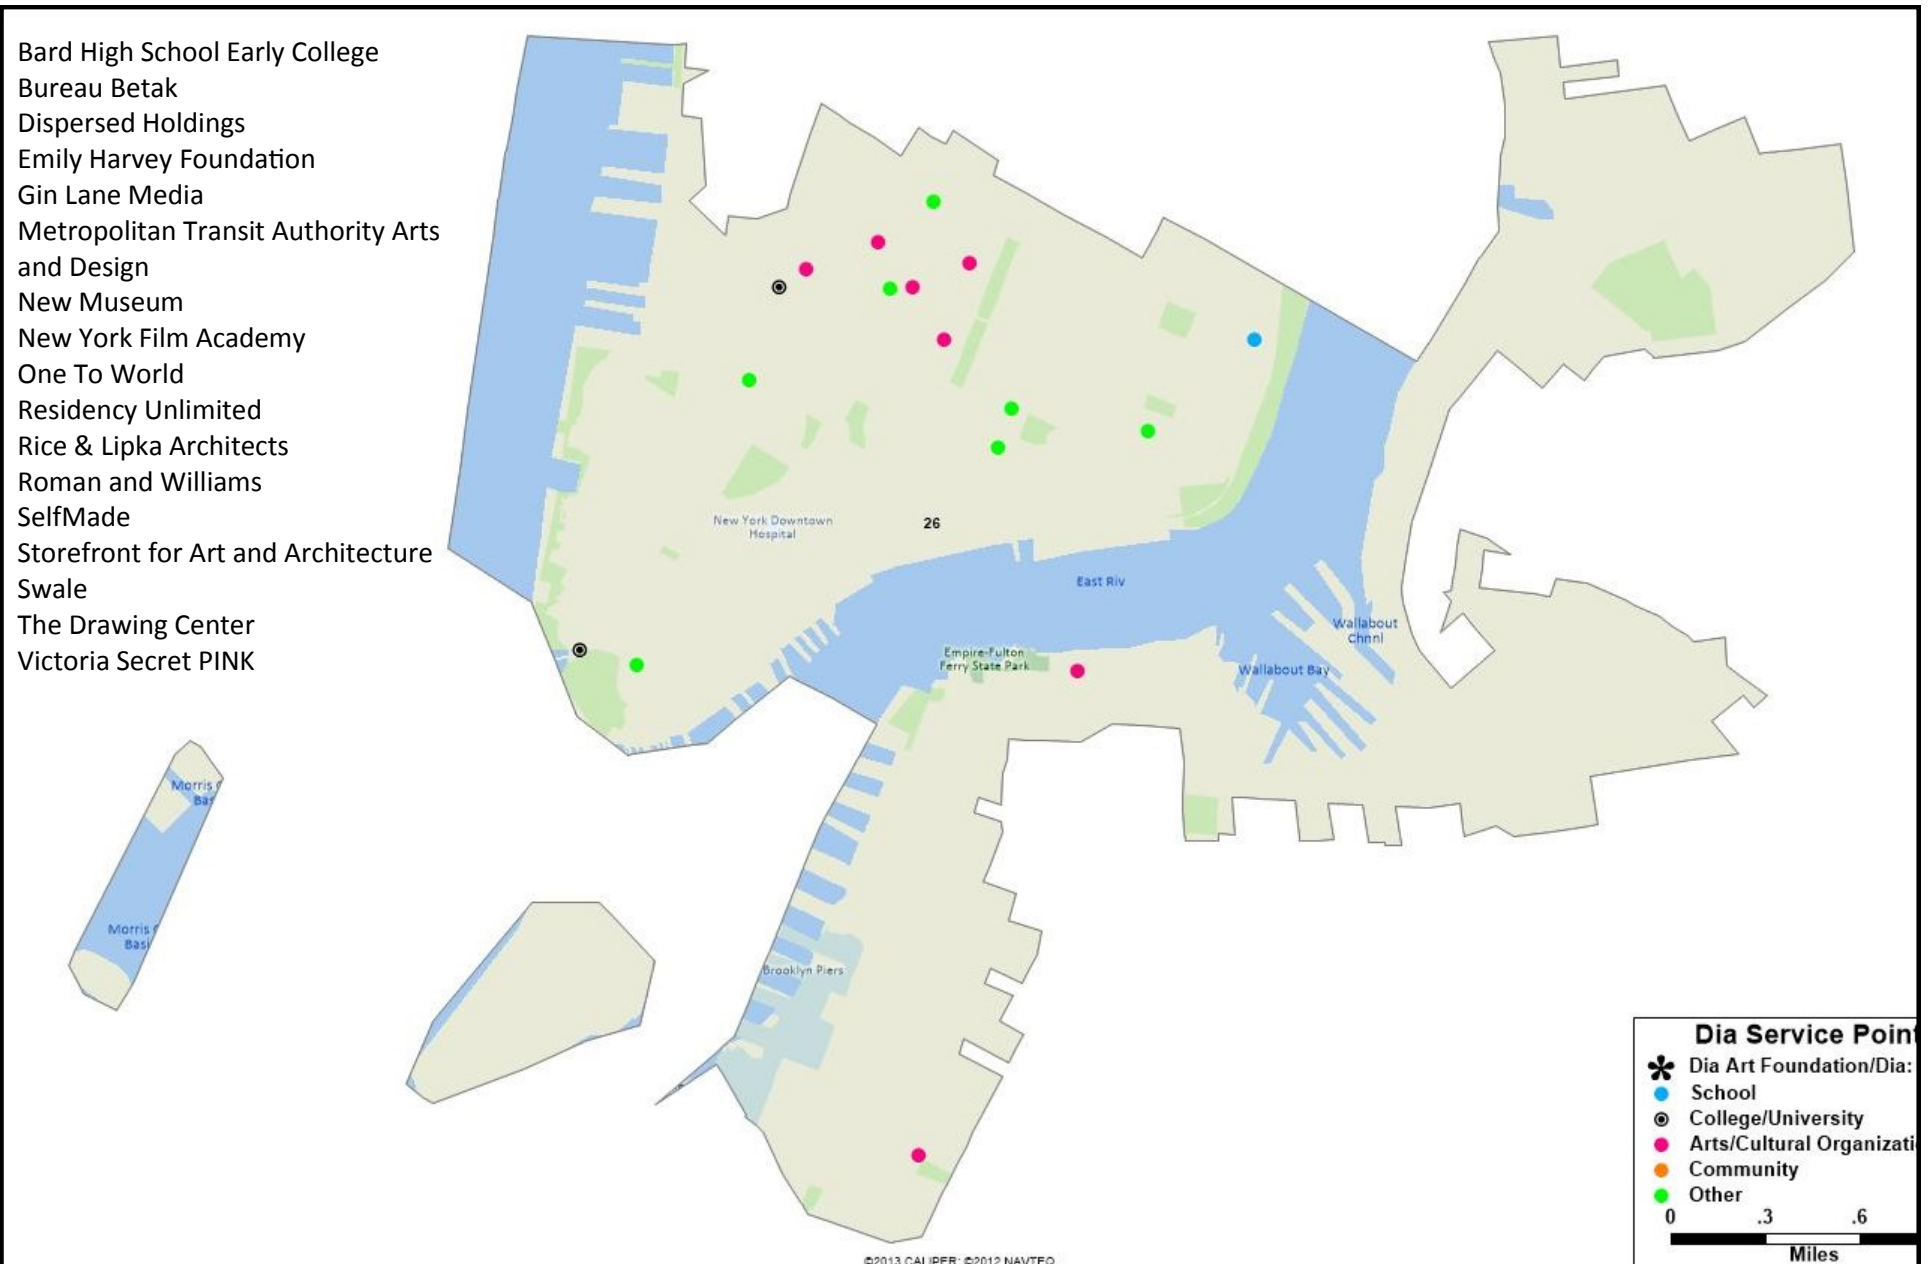

Dia: The organizations listed below used the education services of the Dia Art Foundation in the 26th District of the New York State Senate in 2016.