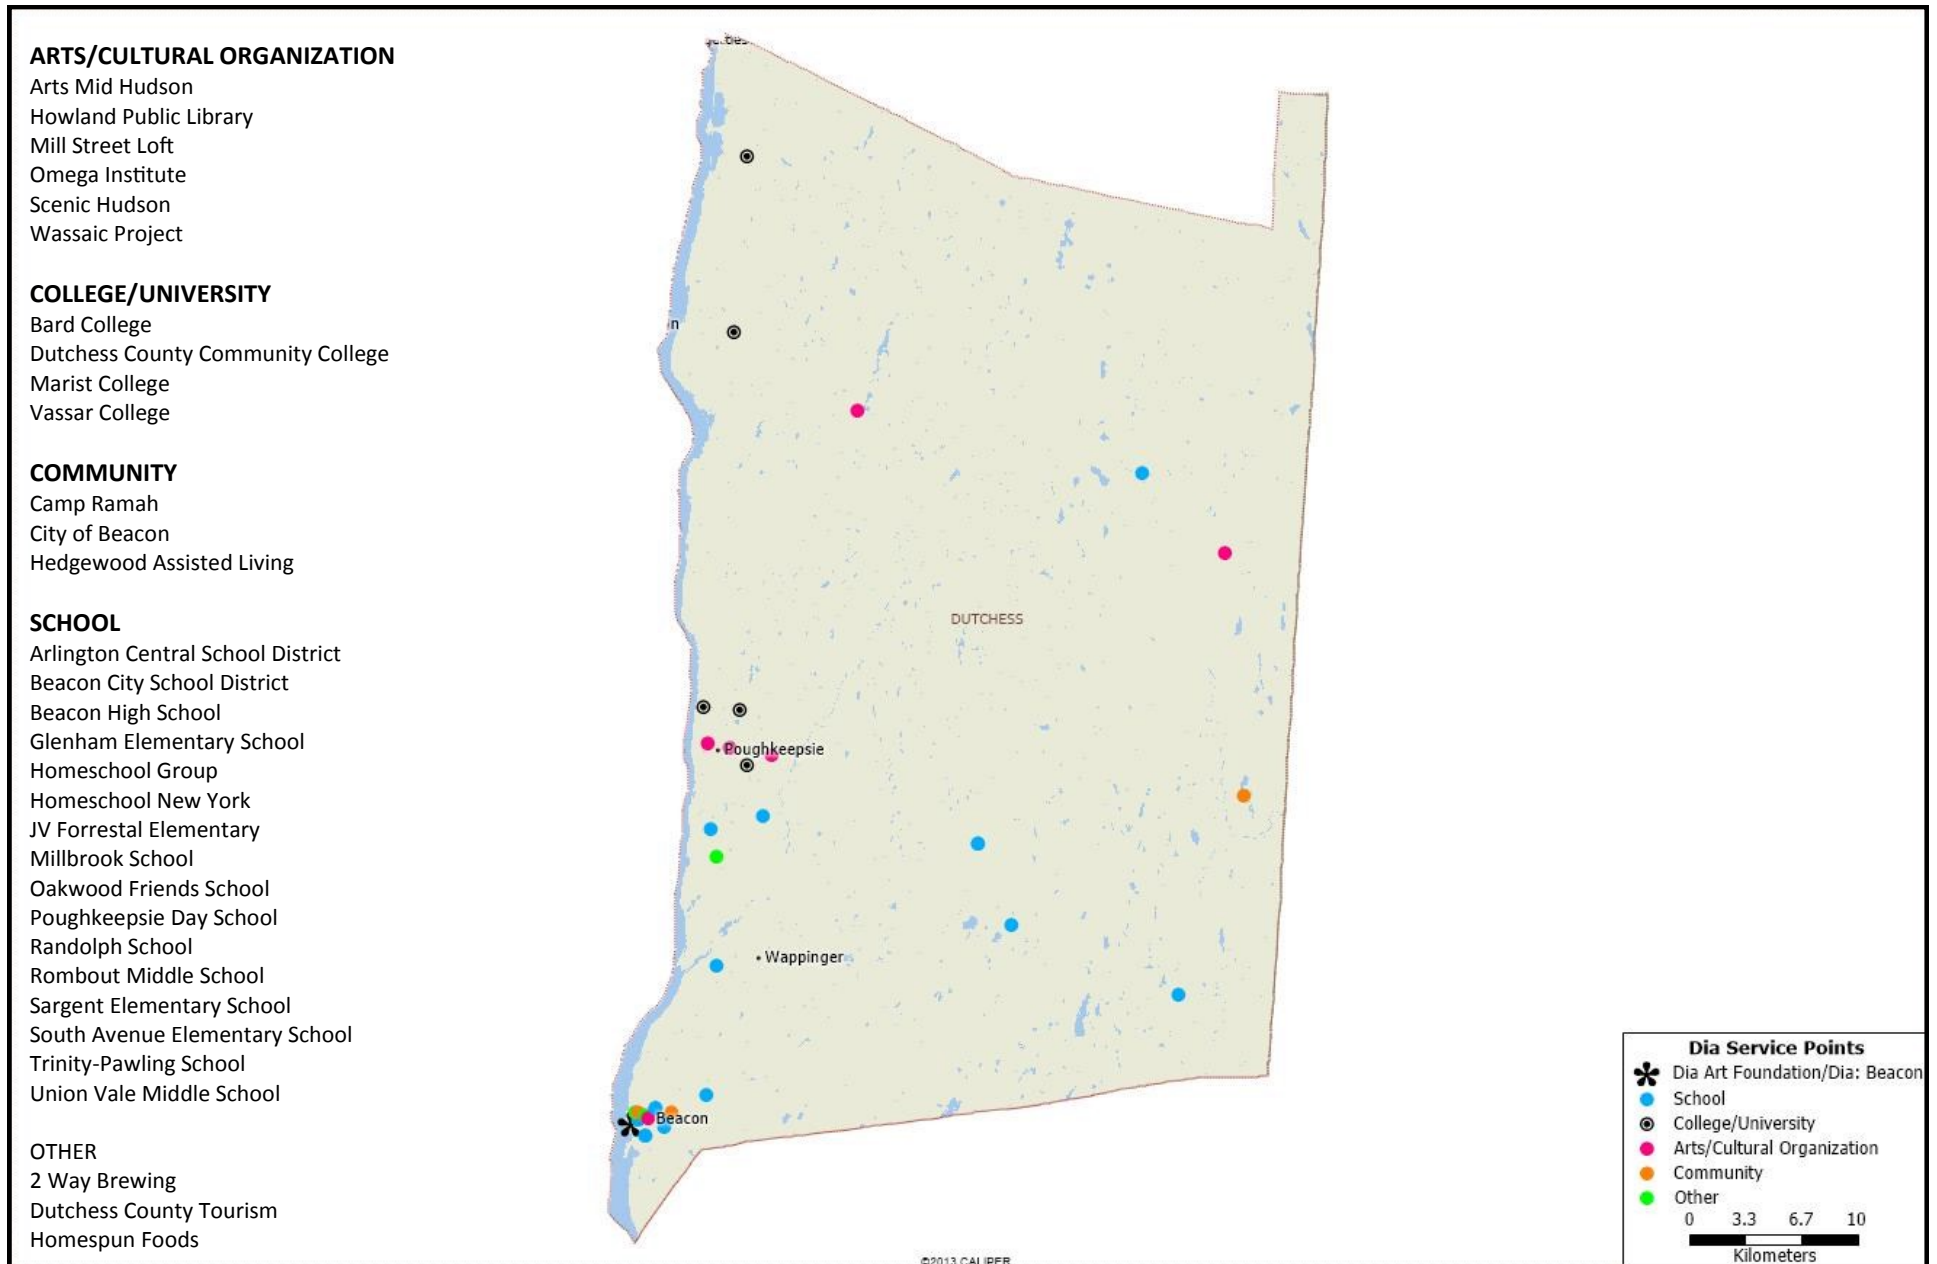

COMMUNITY

Camp Ramah
Chappaqua Neighbors Club
City of Beacon
Garrison Institute
Hedgewood Assisted Living
Historic Hudson River Towns
Long Island City Kids
Museum Teen Summit
School of The New York Times
The Cultivist
2 Way Brewing

OTHER

Academic Arrangements Abroad
Beetle Express
Beyond Times Square
Bureau Betak
CKGSB
CROPP Art Advisory
deuxpiece
Dutchess County Tourism
Fluent City
Gin Lane Media
Google
GRADE

Herman Miller Brand Design
Homespun Foods
Hudson River Valley Tours
Metropolitan Transit Authority Arts and Design
Rice & Lipka Architects
Roman and Williams
Samuel French, Inc.
SelfMade
Studio Rodrigo
Team America
Viacom
Victoria Secret PINK
Wolff Olins

Dia: Each symbol on the map below represents an organization that used the education services of the Dia Art Foundation in Dutchess County in 2016.

Dia: Each symbol on the map below represents an organization that used the education services of the Dia Art Foundation in New York's 18th Congressional District in 2016. See following page for detailed list.