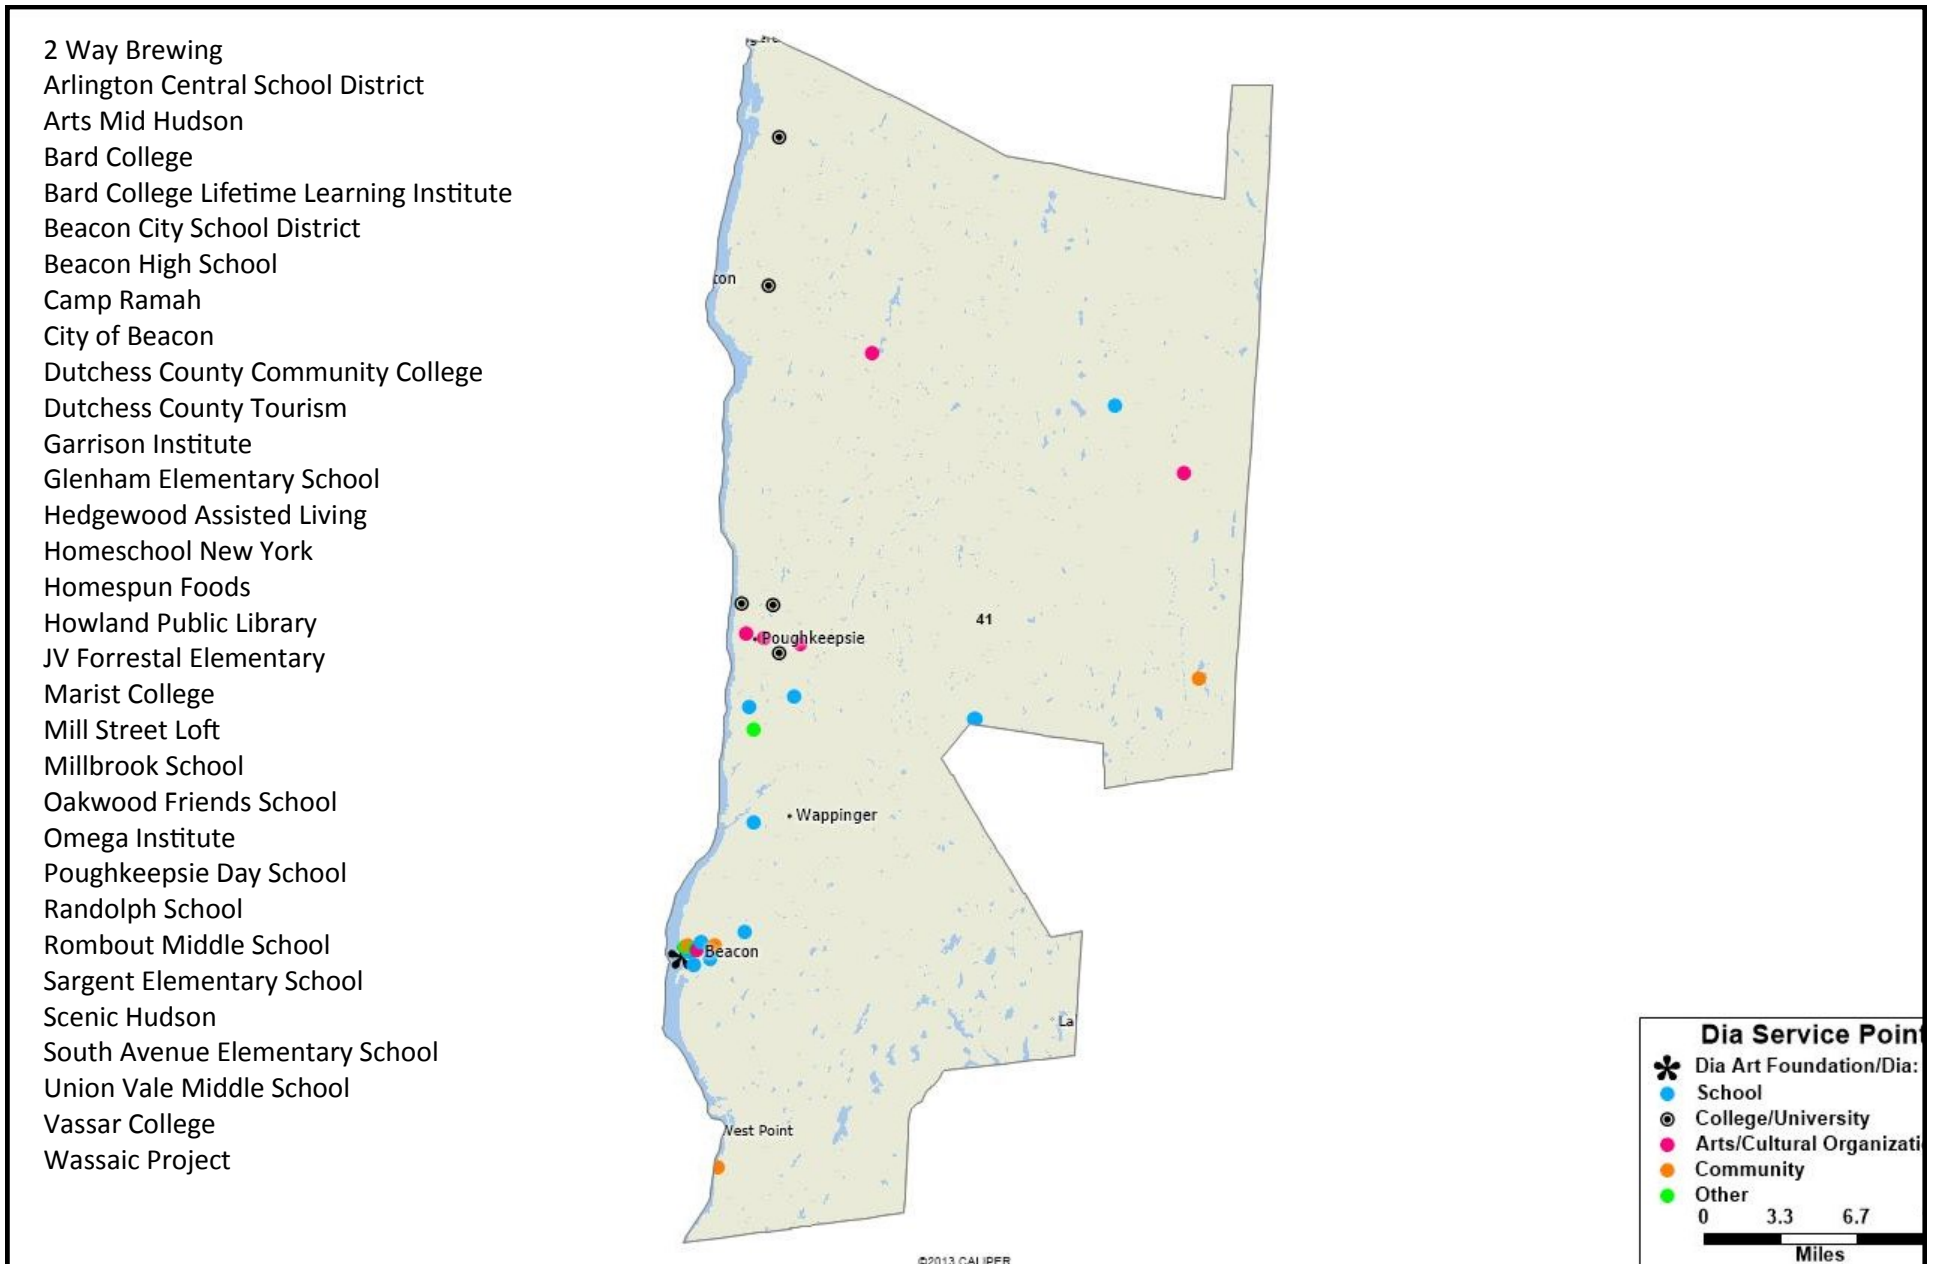

Dia Service Point

- * Dia Art Foundation/Dia:
- School
- ⊙ College/University
- Arts/Cultural Organizati
- Community
- Other

0 .3 .6
Miles

Dia: The organizations listed below used the education services of the Dia Art Foundation in the 41st District of the New York State Senate in 2016.