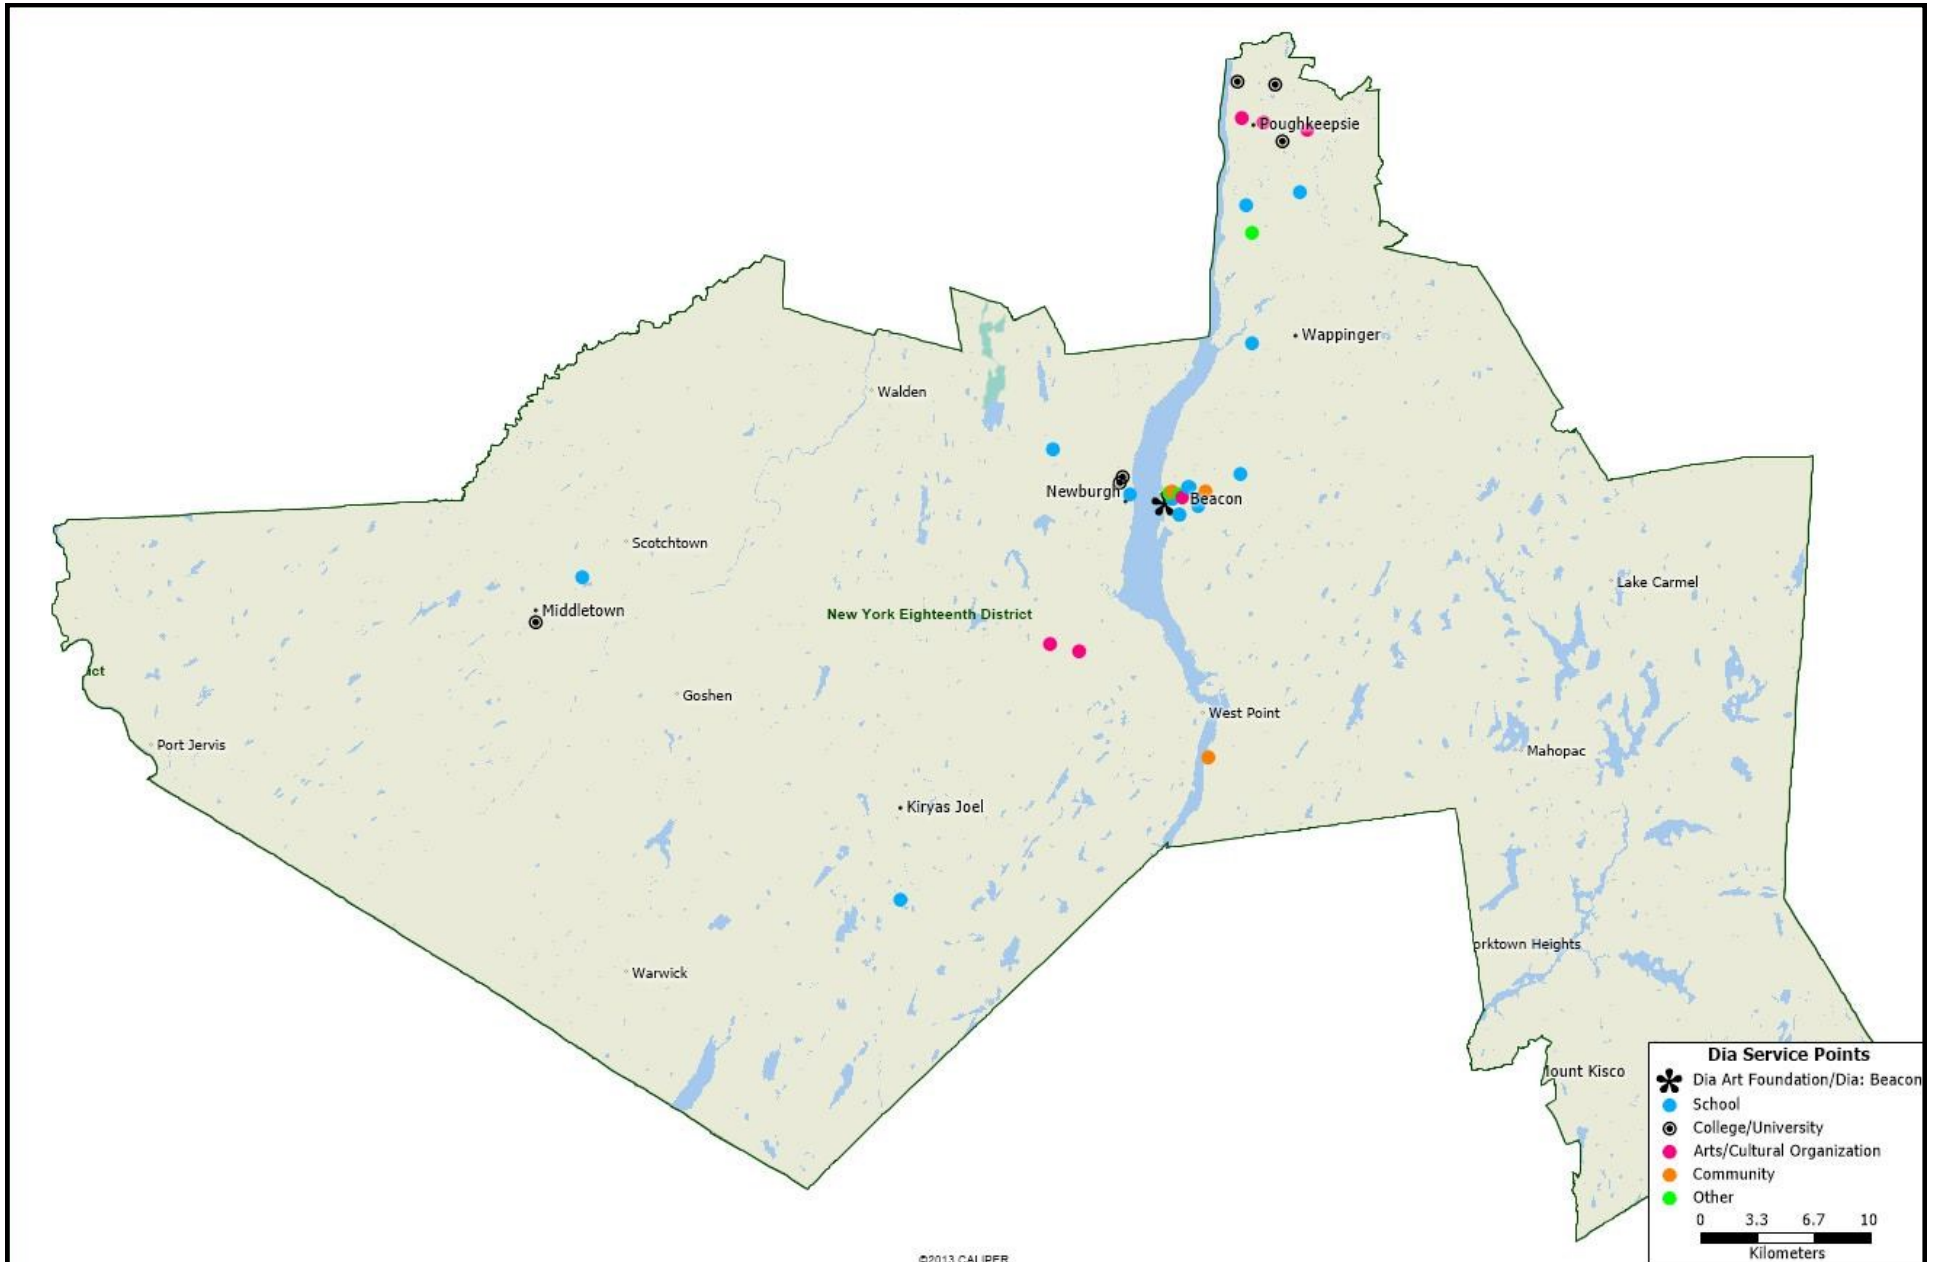

OTHER

Academic Arrangements Abroad
Beetle Express
Beyond Times Square
Bureau Betak
CKGSB
CROPP Art Advisory
deuxpiece
Dutchess County Tourism
Fluent City
Gin Lane Media
Google
GRADE

Herman Miller Brand Design
Homespun Foods
Hudson River Valley Tours
Metropolitan Transit Authority Arts and Design
Rice & Lipka Architects
Roman and Williams
Samuel French, Inc.
SelfMade
Studio Rodrigo
Team America
Viacom
Victoria Secret PINK
Wolff Olins

Dia: Each symbol on the map below represents an organization that used the education services of the Dia Art Foundation in Dutchess County in 2016.

Dia: Each symbol on the map below represents an organization that used the education services of the Dia Art Foundation in New York's 18th Congressional District in 2016. See following page for detailed list.