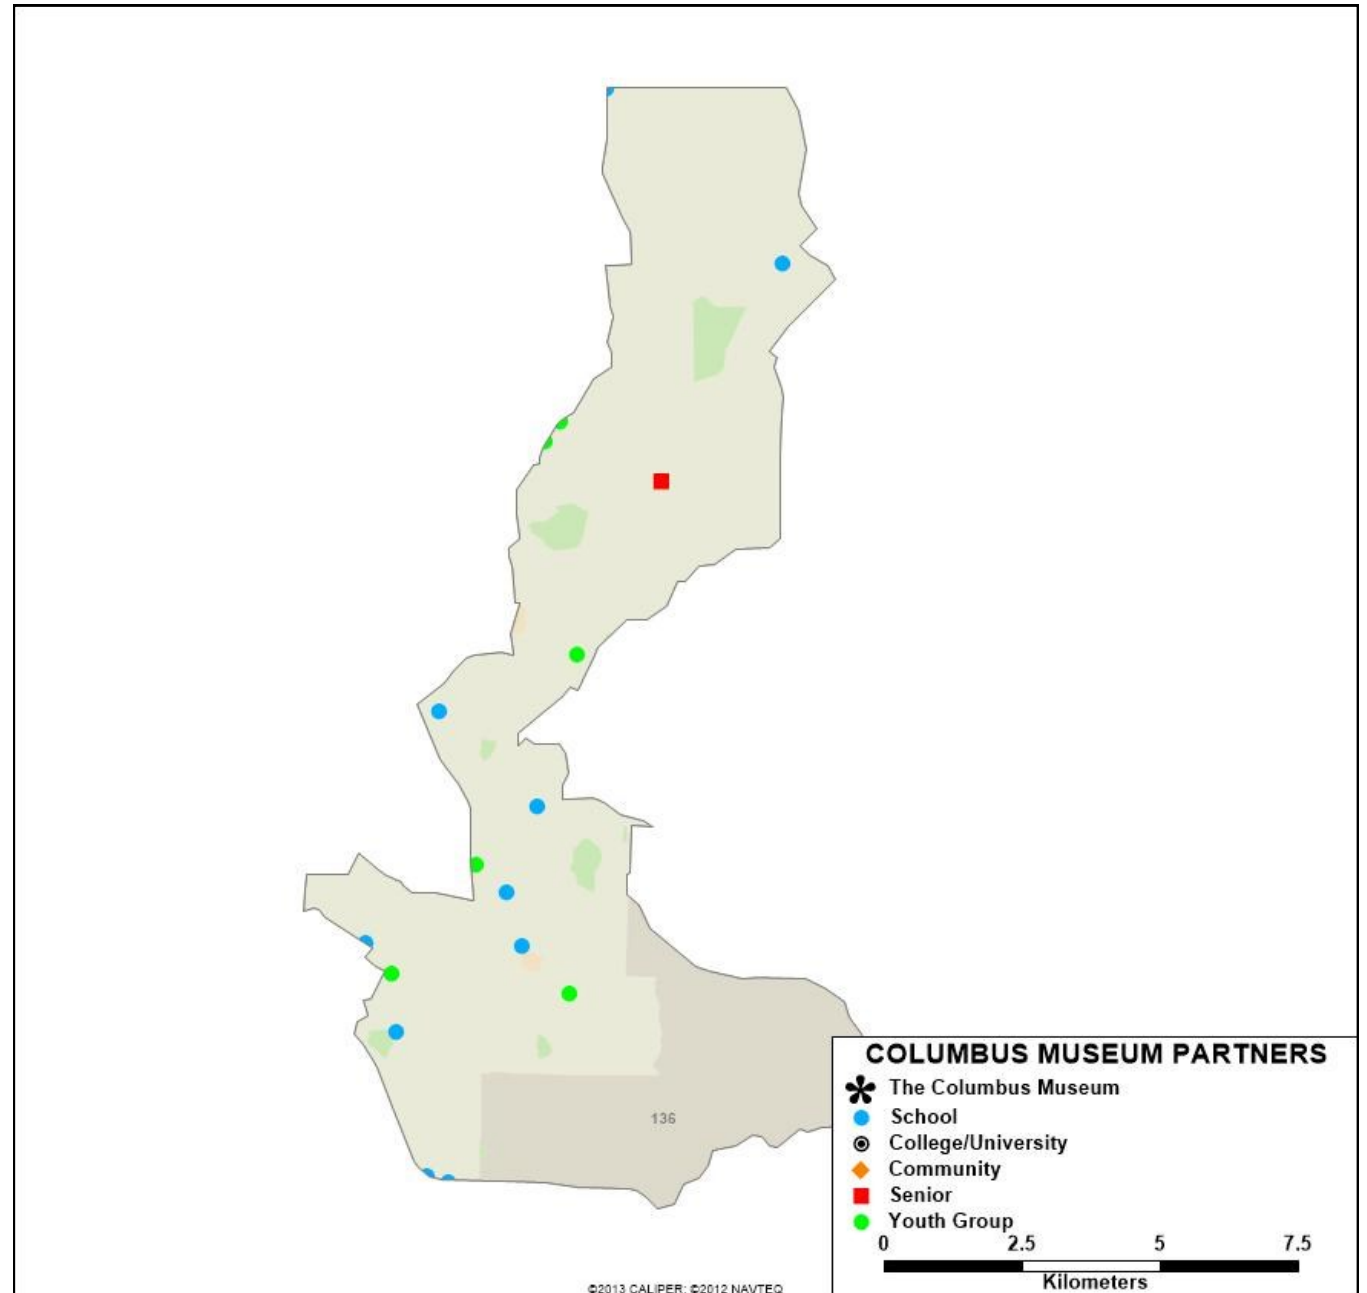

SENIORS

Covenant Woods

YOUTH

Childcare Network #10
Columbus Community Center
Dominion Children's Academy
Guardian Home of Hope
Pinehurt Christian School

GEORGIA SENATE DISTRICT 15

Please see next page for detailed list.