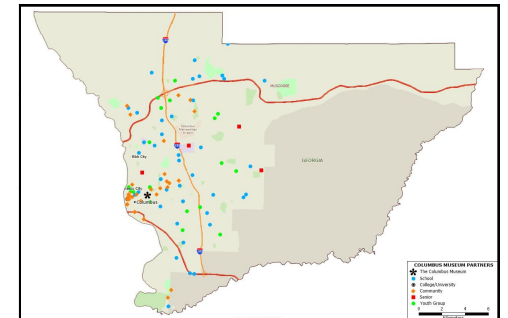

SCHOOLS

Arnold Magnet Academy
Baker Middle School
Blanchard Elementary
Britt David Magnet Academy
Brookstone School
Calvary Christian School
Carver Heights Child Development Center
Carver High School
Clubview Elementary
Columbus High School
Columbus Technical College
Davis Elementary
Dimon Elementary Magnet Academy
Double Churches Middle School
Eagle Ridge Academy
Forrest Road Elementary
Fox Elementary
Gentian Elementary
Georgetown Elementary
Hardaway High School
Homeschool L.I.G.H.T
Kendrick High School

Lonnie Jackson Academy
Loyd Elementary
McGraw Child Development Center
Midland Middle School
MLK Jr. Elementary
Northside High School
Partners in Education
Pierce Chapel Preschool
Rigdon Road Elementary
Shaw High School
South Columbus Elementary
Spencer High School
St. Anne Pacelli Catholic School
St. Luke School
St. Mary's Road Magnet Academy
The Campus @ Columbus
Virginia College
Woodall Center School
Wynnbrook Christian Academy
Wynnton Arts Academy

SENIORS

Academy of Lifelong Learning
Azalea Trace Nursing Center
Covenant Woods
Pat's House

YOUTH

AJ McClung YMCA
Boy Scouts of America
Childcare Network # 224
Childcare Network #10
Childcare Network #218
Columbus Community Center
Columbus Scholars
Dominion Children's Academy

Forrest Road Academy
Girl Scouts-Historic Georgia
Growing Room Child Development Center
Guardian Home of Hope
Happy Sprouts Academy
New Horizons
Pinehurt Christian School
Puddle Jumpers
St. Mark's Child Development Center
Thayer YMCA