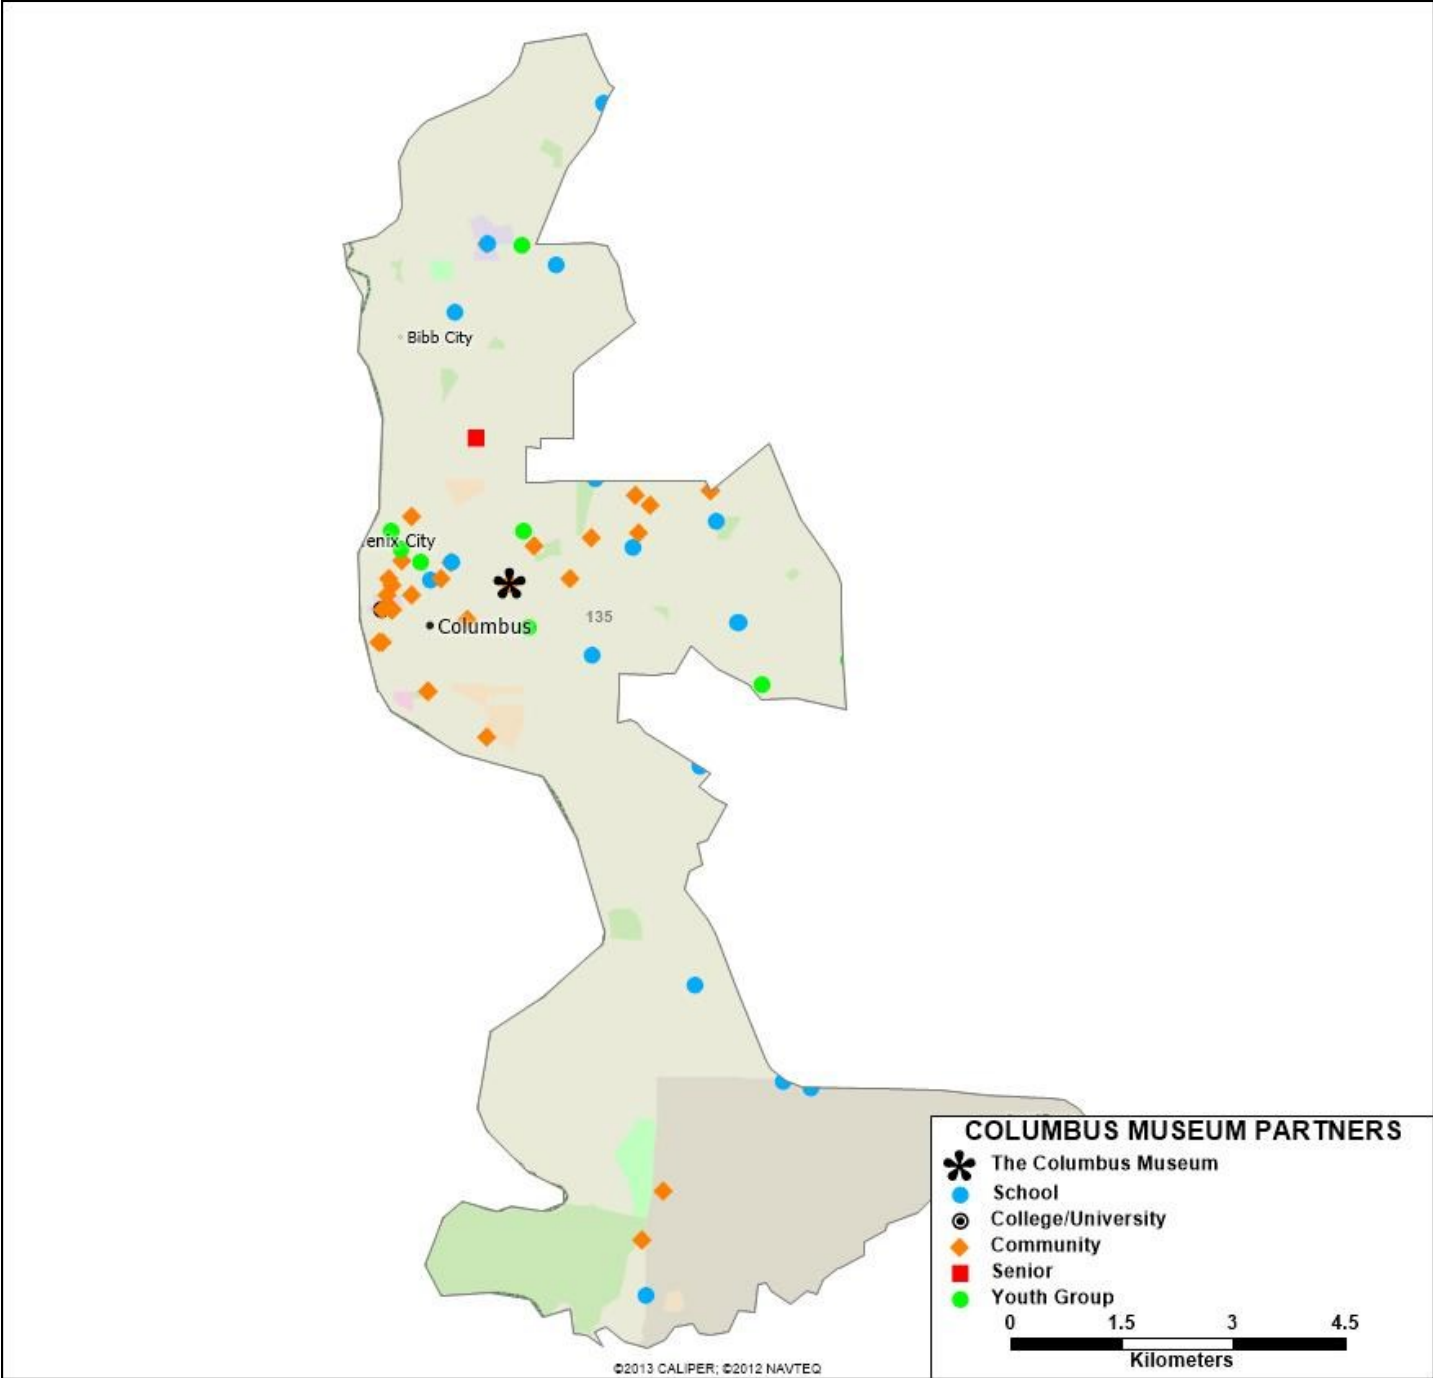

SENIORS

Academy of Lifelong Learning

YOUTH

Childcare Network # 224
Childcare Network #218
New Horizons
Puddle Jumpers
Rising Stars

GEORGIA HOUSE OF REPRESENTATIVES 135TH DISTRICT

Please next page for detailed list.