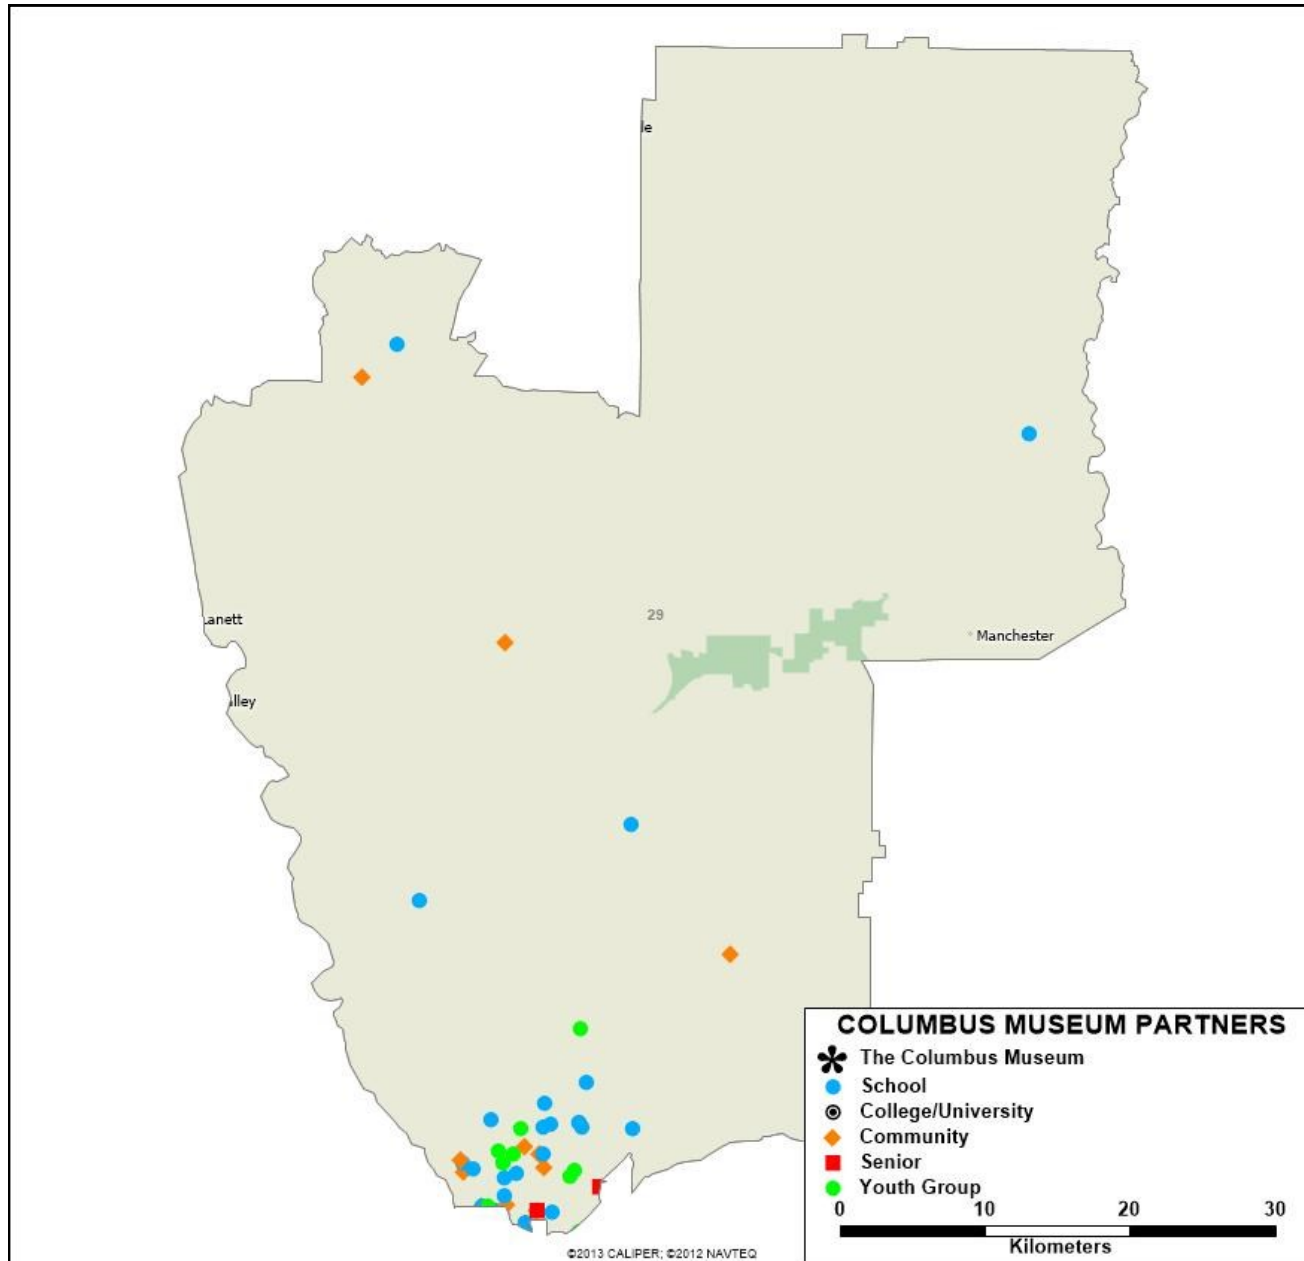

GEORGIA SENATE DISTRICT 29

Please see next page for detailed list.