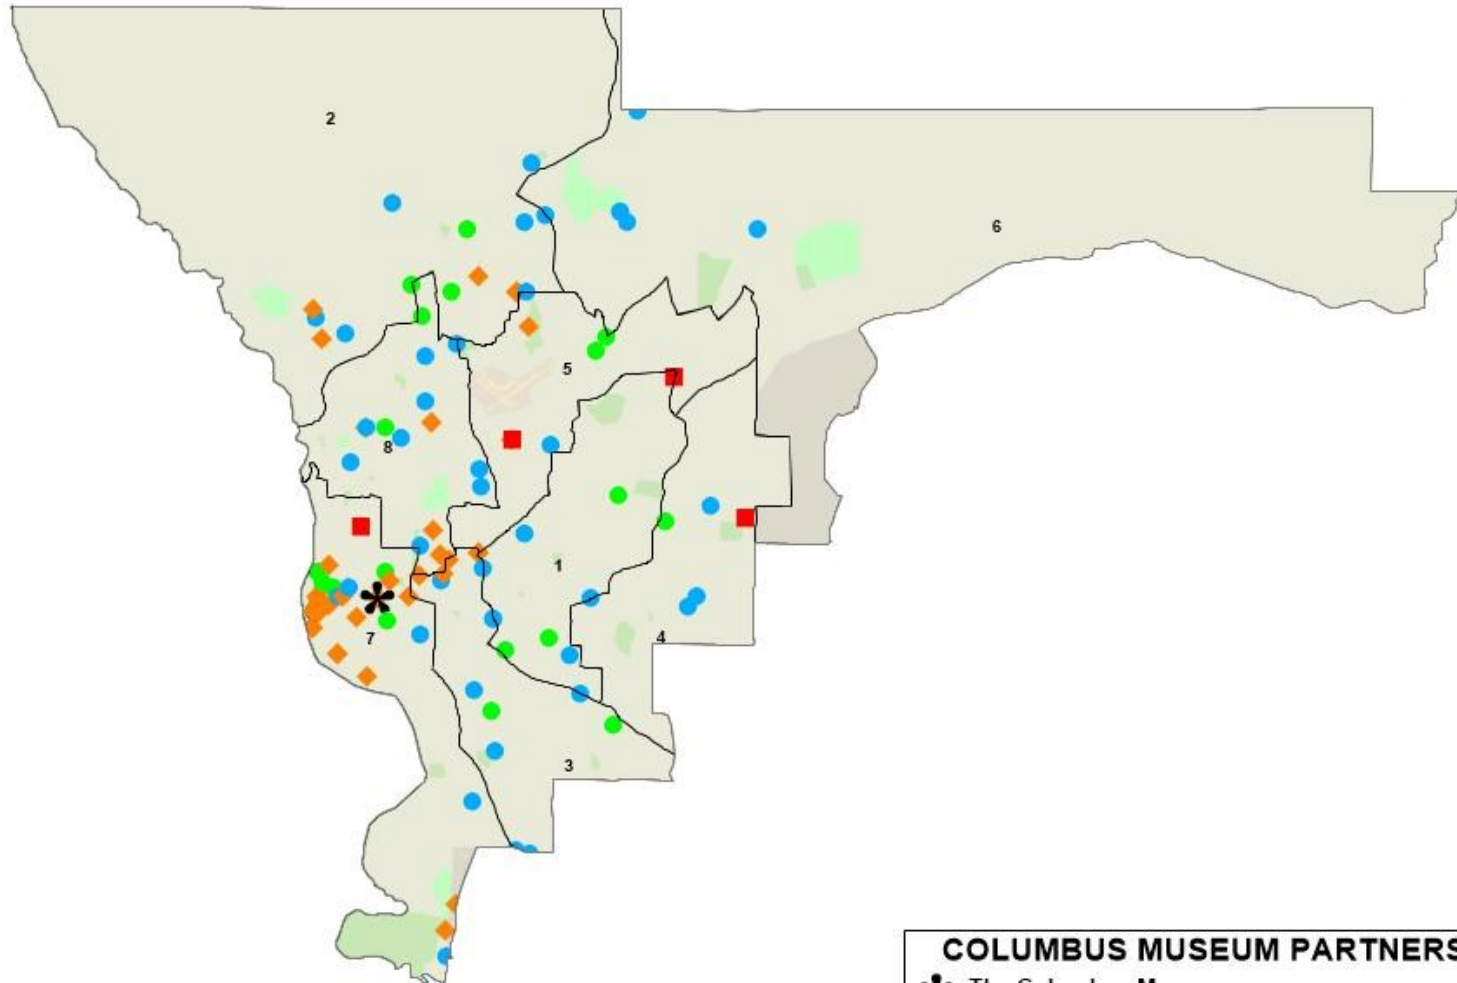

SENIORS

Academy of Lifelong Learning
Azalea Trace Nursing Center
Covenant Woods
Pat's House

YOUTH

AJ McClung YMCA
Boy Scouts of America
Childcare Network # 224
Childcare Network #10
Childcare Network #218
Columbus Community Center
Columbus Scholars
Dominion Children's Academy

Forrest Road Academy
Girl Scouts-Historic Georgia
Growing Room Child Development Center
Guardian Home of Hope
Happy Sprouts Academy
New Horizons
Pinehurt Christian School
Puddle Jumpers
St. Mark's Child Development Center
Thayer YMCA

COLUMBUS CITY COUNCIL AND SCHOOL DISTRICTS

Please see next page for breakdown by district.

COLUMBUS MUSEUM PARTNERS

- The Columbus Museum
- School
- College/University
- Community
- Senior
- Youth Group

0 3.3 6.7 10
Kilometers