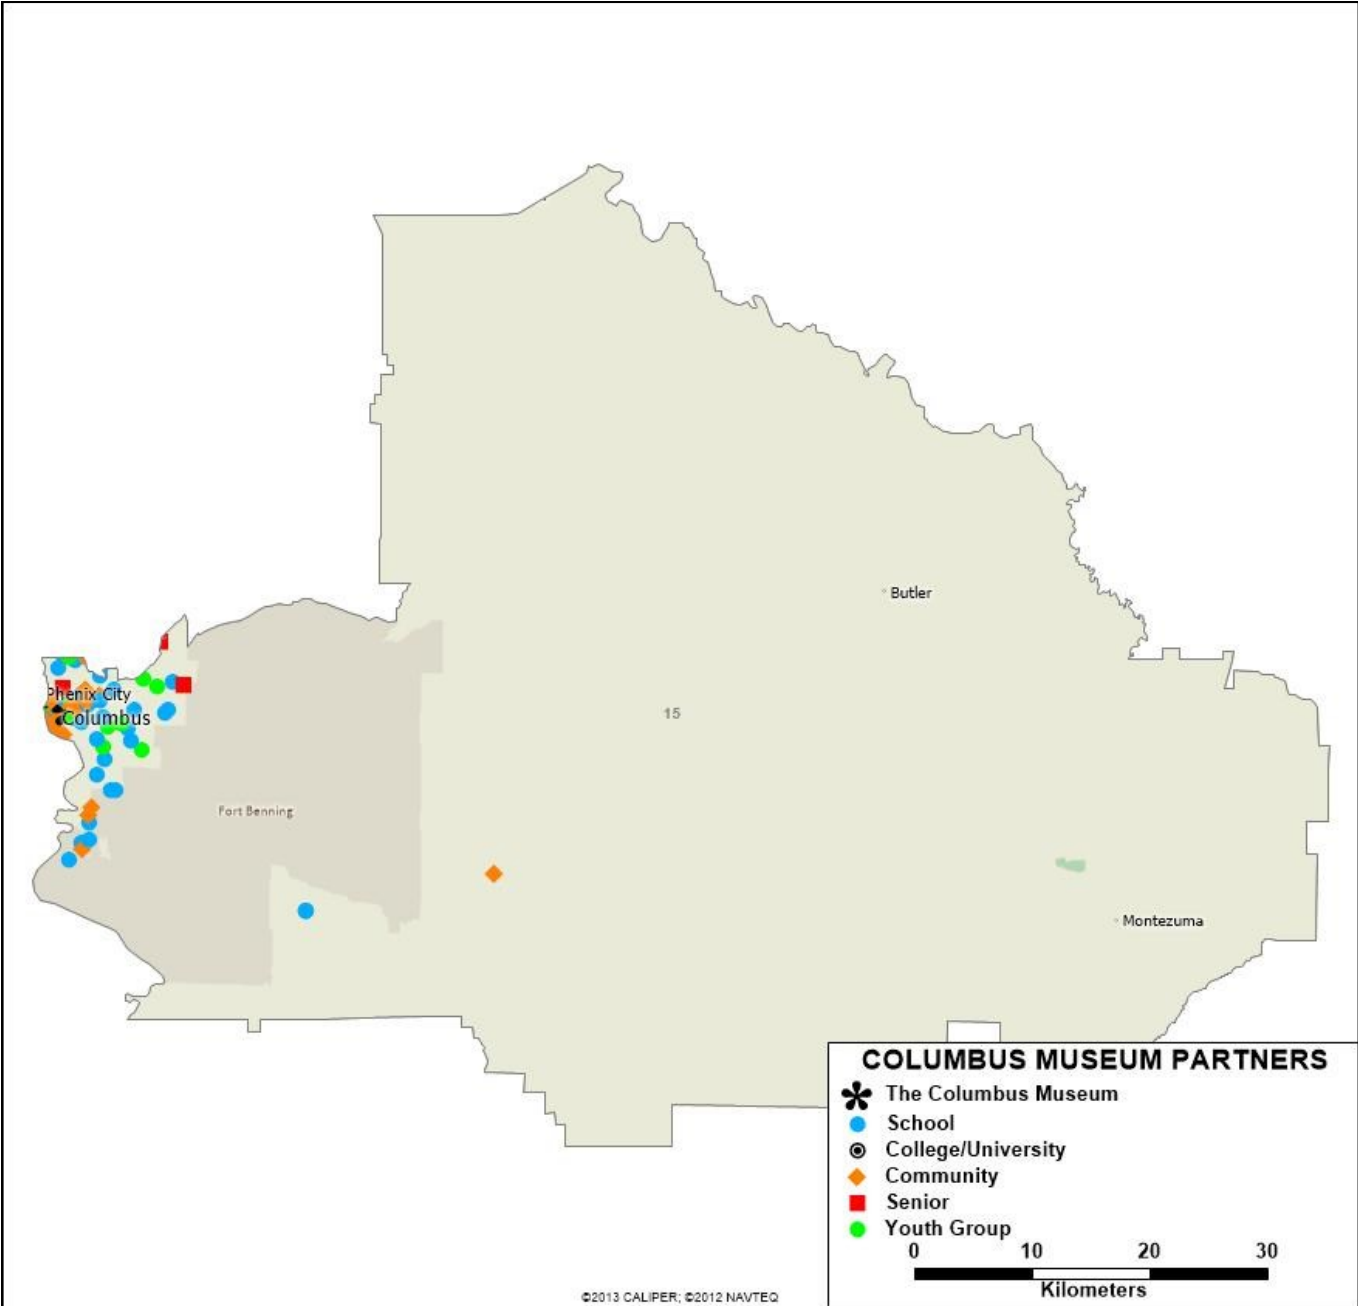

SENIORS

Covenant Woods

YOUTH

Childcare Network #10
Columbus Community Center
Dominion Children's Academy
Guardian Home of Hope
Pinehurt Christian School

GEORGIA SENATE DISTRICT 15

Please see next page for detailed list.

GEORGIA SENATE DISTRICT 15

COLLEGE/UNIVERSITY

Columbus State University

COMMUNITY ORGANIZATIONS

Bi-City Woodturners
 Boys & Girls Club
 Carson McCullers Center for Writers and Musicians
 Chattahoochee Valley Library
 Coca Cola Science Center
 Columbus Community Foundation
 Columbus Cottonmouths
 Columbus Symphony Orchestra
 Columbus Visitors Bureau
 Fort Benning Family Readiness Group
 Historic Columbus
 Liberty Theatre Cultural Center
 Mabella
 MidTown, Inc
 Muscogee County Educational Excellence Foundation
 Muscogee Moms
 National Civil War Naval Museum
 National Infantry Museum
 Oxbow Meadows
 Pasaquan
 River Valley Regional Commission
 RiverCenter for the Performing Arts
 STE(A)MUL8 Festival
 Steeplechase
 Temple Israel
 The Chattahoochee Valley Camellia Society
 The Columbus Artist Guild
 The Greater Columbus Georgia Chamber of Commerce

The Loft
 Tri-DVS
 United Way
 Uptown Columbus, Inc
 Youth Orchestra

SCHOOLS

Baker Middle School
 Carver Heights Child Development Center
 Carver High School
 Chattahoochee County Attendance Center
 Chattahoochee County High School
 Chattahoochee County Middle School
 Clubview Elementary
 Columbus High School
 Columbus Technical College
 Davis Elementary
 Dimon Elementary Magnet Academy
 Faith Middle School
 Forrest Road Elementary
 Fort Benning School Age Center
 Fox Elementary
 Georgetown Elementary
 Kendrick High School
 Lonnie Jackson Academy
 Loyd Elementary
 McGraw Child Development Center
 MLK Jr. Elementary
 Partners in Education
 Rigdon Road Elementary
 South Columbus Elementary
 Spencer High School
 St. Anne Pacelli Catholic School
 St. Luke School