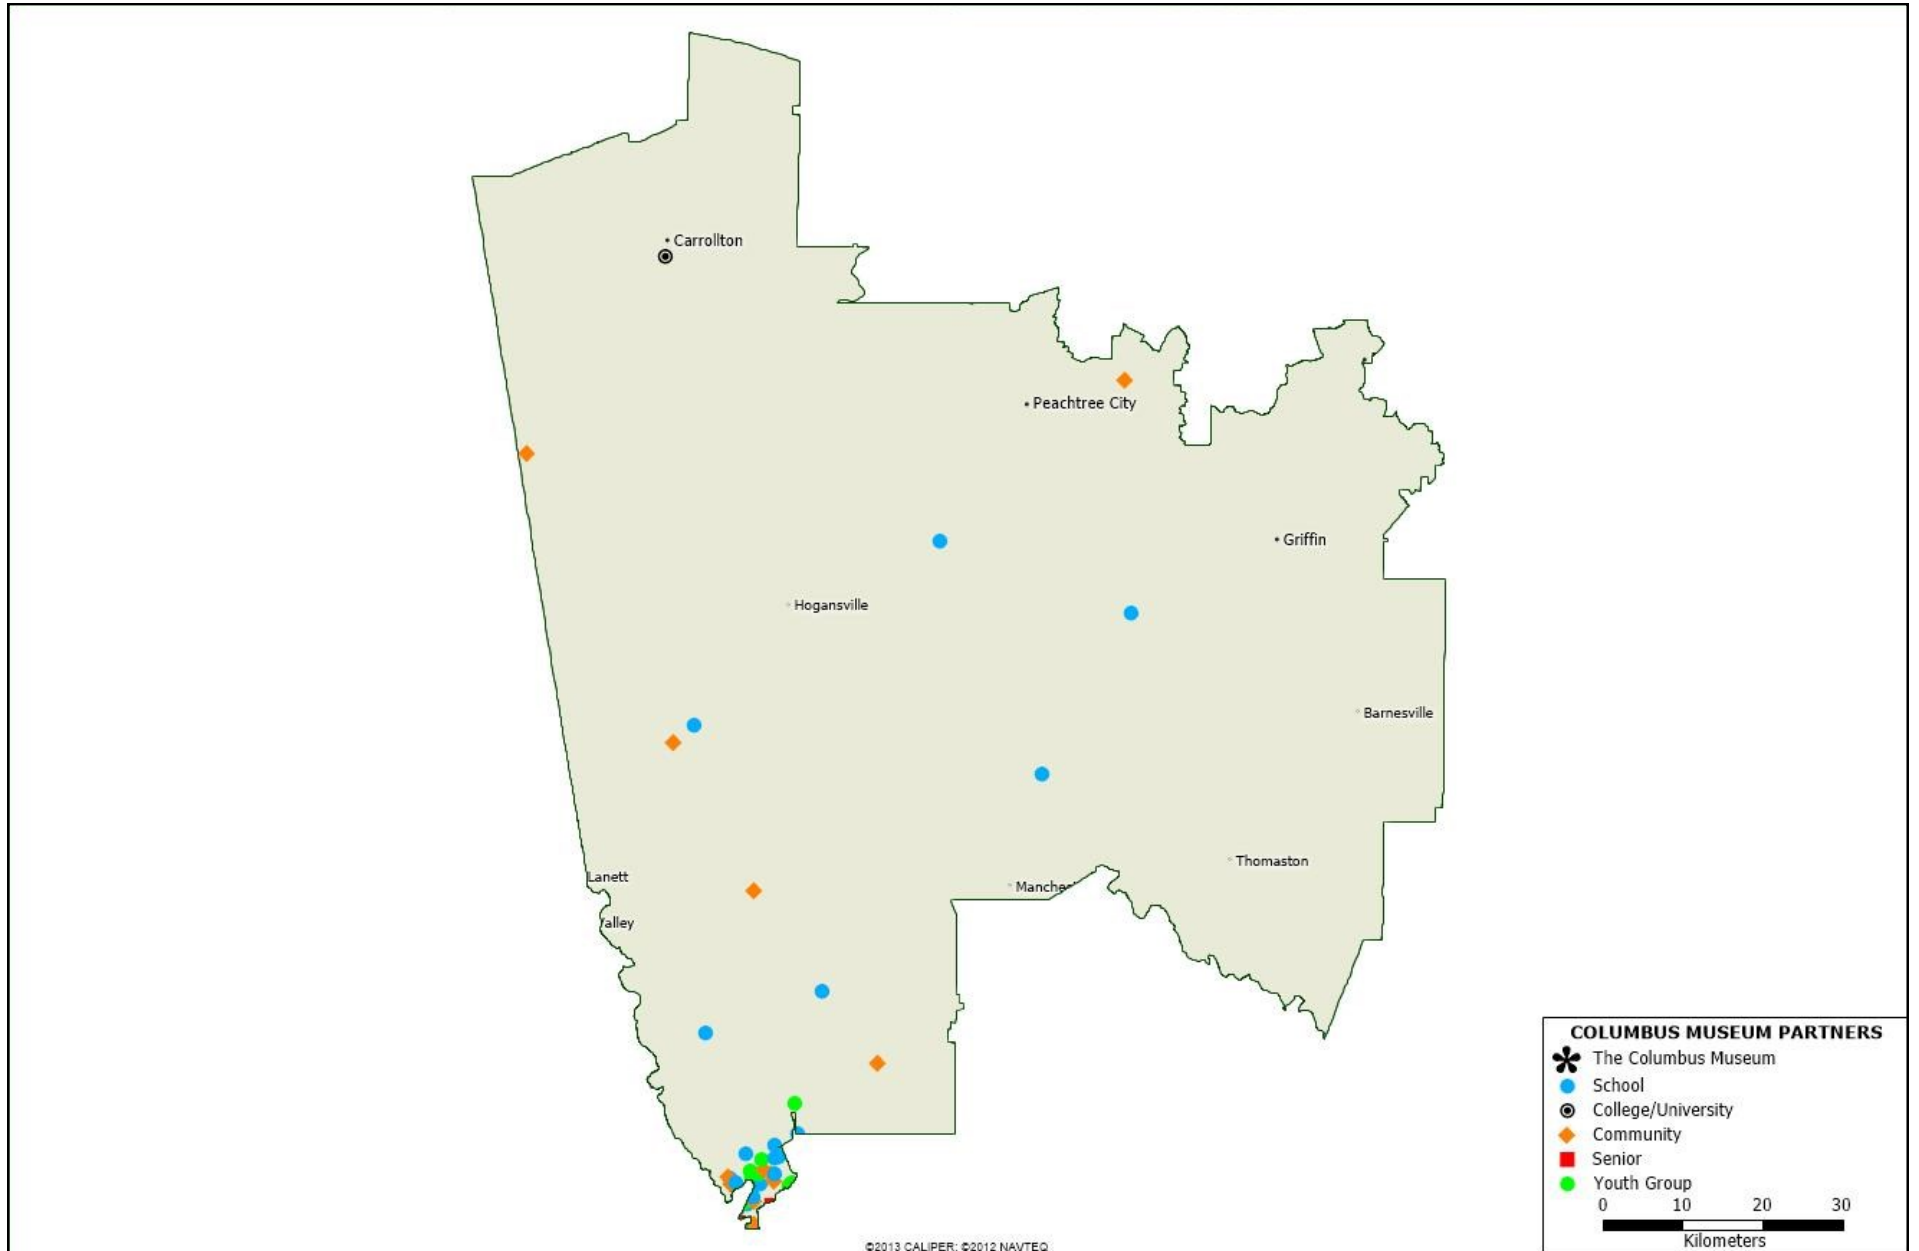

GEORGIA 3RD CONGRESSIONAL DISTRICT

Please see next page for detailed list.