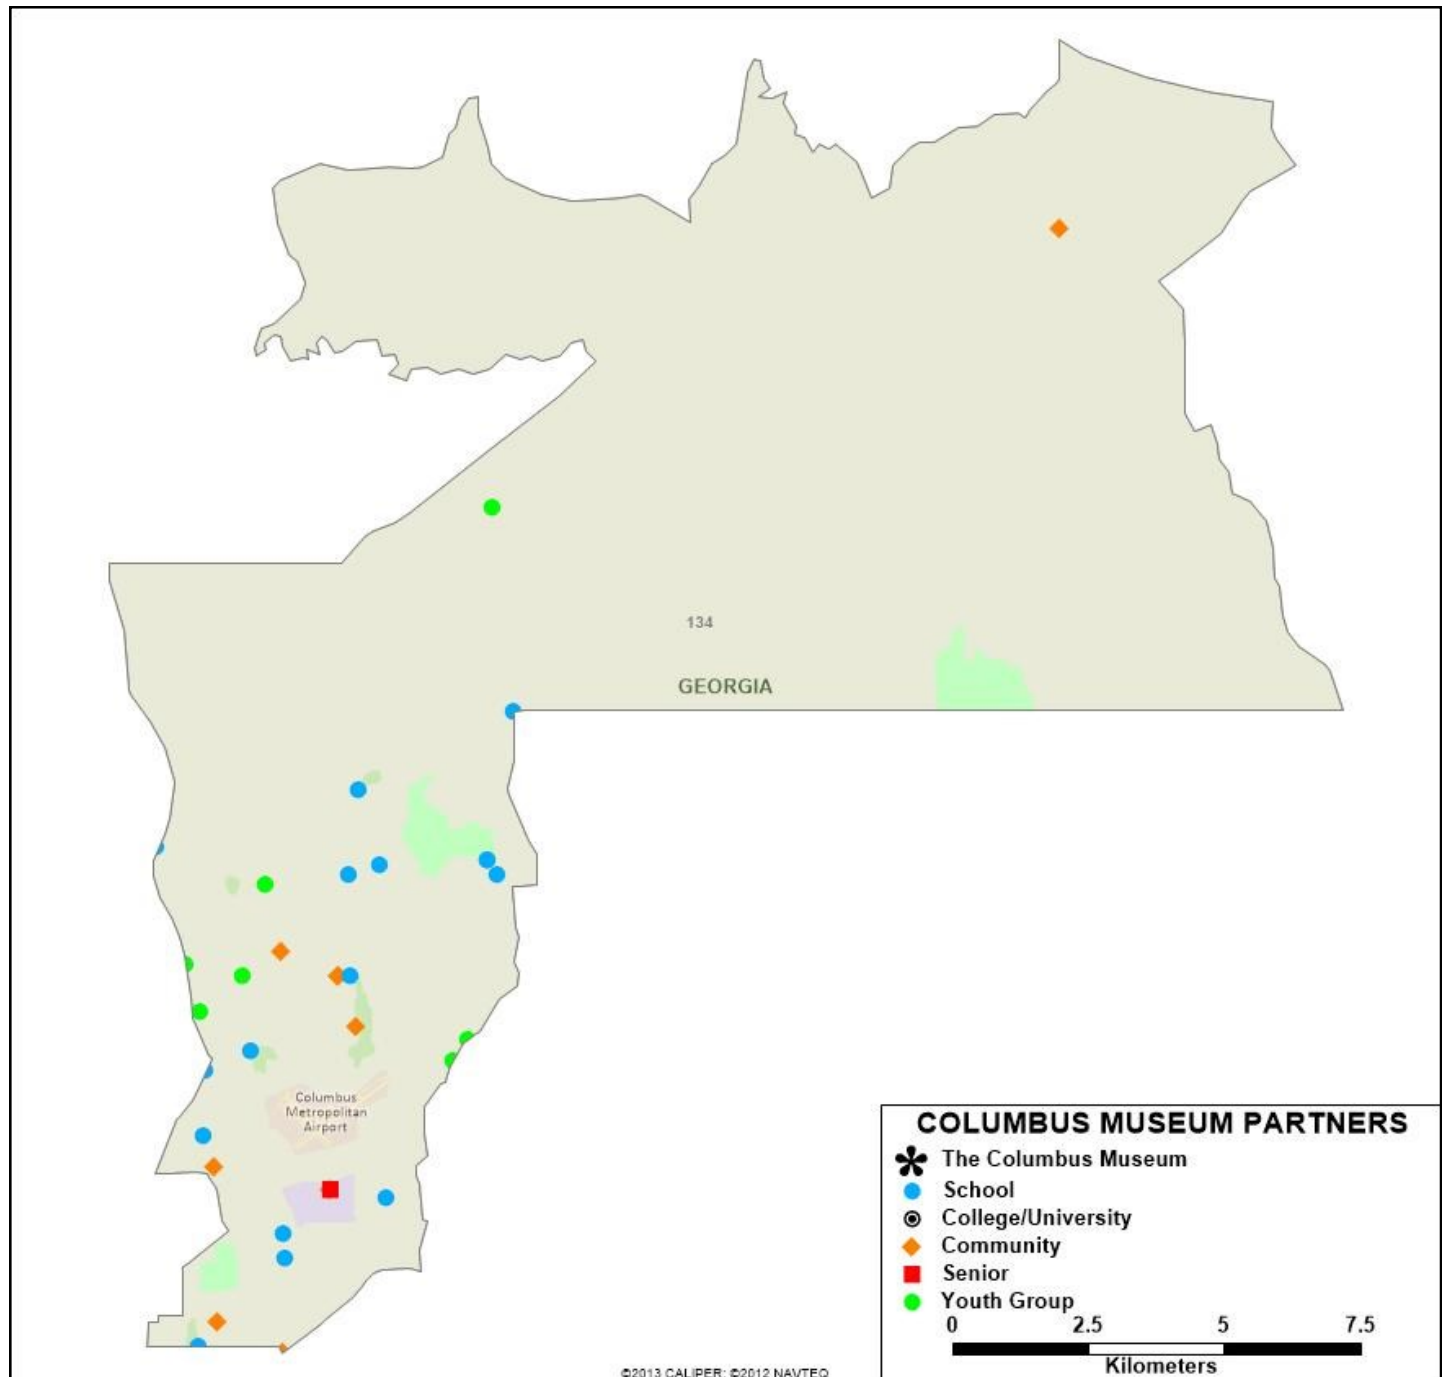

SCHOOLS

Arnold Magnet Academy
Blanchard Elementary
Britt David Magnet Academy
Calvary Christian School
Clubview Elementary
Columbus High School
Eagle Ridge Academy
Gentian Elementary
Hardaway High School
Northside High School
Pierce Chapel Preschool
Shaw High School
The Campus @ Columbus

SENIORS

Academy of Lifelong Learning

YOUTH

Childcare Network # 224
Childcare Network #218
New Horizons
Puddle Jumpers
Rising Stars

GEORGIA HOUSE OF REPRESENTATIVES 135TH DISTRICT

Please next page for detailed list.