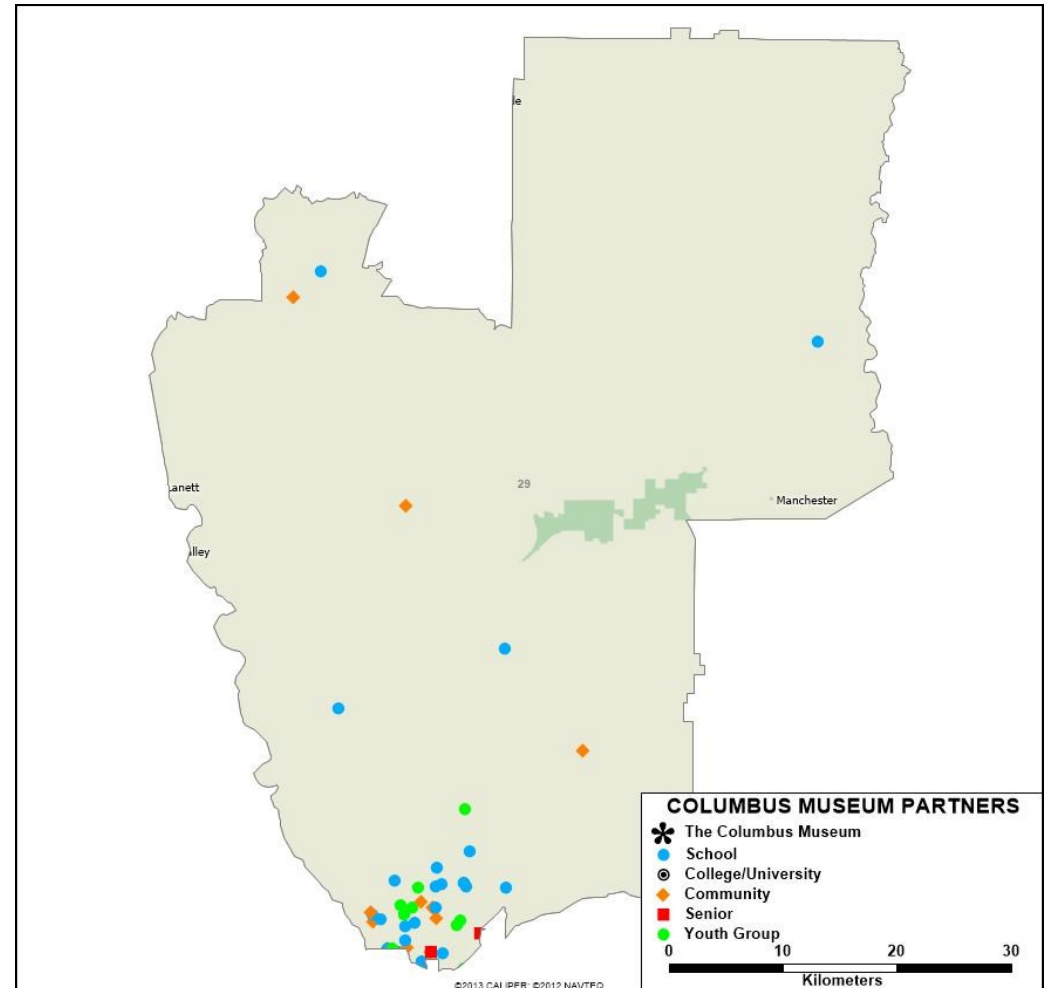

SENIORS

Academy of Lifelong Learning

YOUTH

Childcare Network # 224
Childcare Network #10
Childcare Network #218
New Horizons
Puddle Jumpers
Rising Stars
St. Mark's Child Development Center

GEORGIA 2ND CONGRESSIONAL DISTRICT