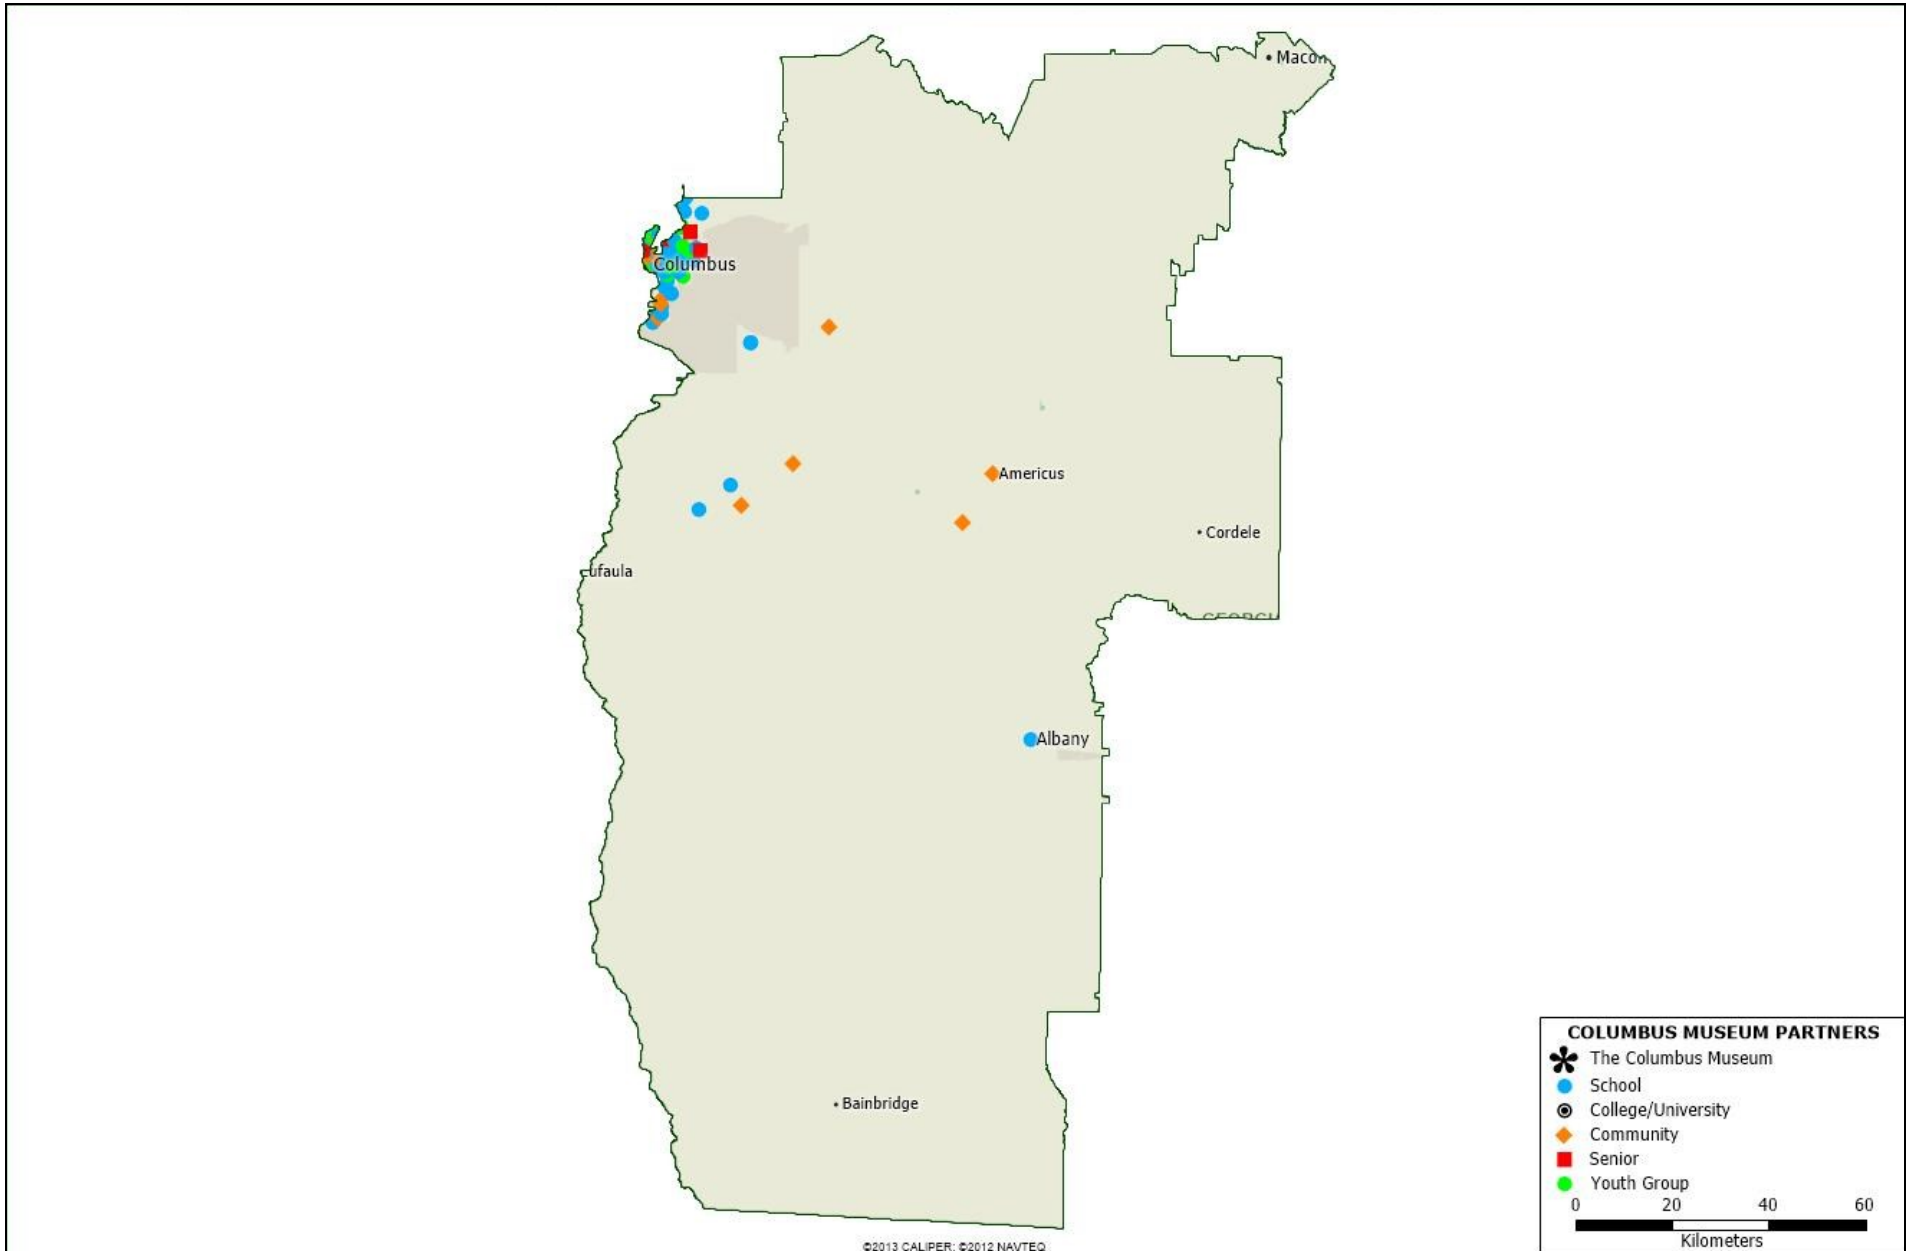

GEORGIA 2ND CONGRESSIONAL DISTRICT

Please see next page for detailed list.