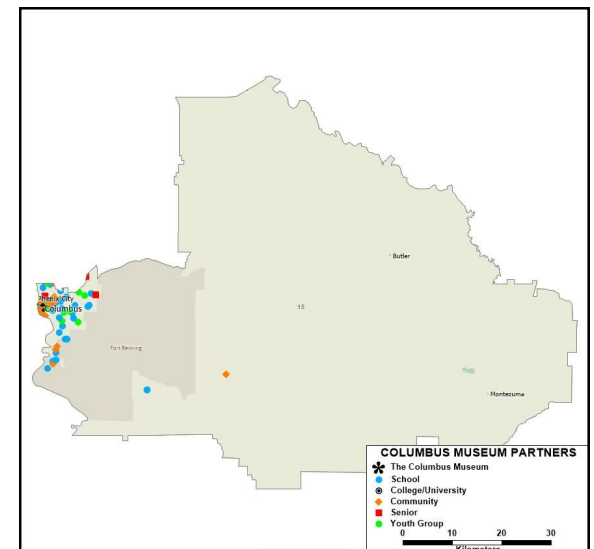

The Loft
 Tri-DVS
 United Way
 Uptown Columbus, Inc
 Youth Orchestra

SCHOOLS

Baker Middle School
 Carver Heights Child Development Center
 Carver High School
 Chattahoochee County Attendance Center
 Chattahoochee County High School
 Chattahoochee County Middle School
 Clubview Elementary
 Columbus High School
 Columbus Technical College
 Davis Elementary
 Dimon Elementary Magnet Academy
 Faith Middle School
 Forrest Road Elementary
 Fort Benning School Age Center
 Fox Elementary
 Georgetown Elementary
 Kendrick High School
 Lonnie Jackson Academy
 Loyd Elementary
 McGraw Child Development Center
 MLK Jr. Elementary
 Partners in Education
 Rigdon Road Elementary
 South Columbus Elementary
 Spencer High School
 St. Anne Pacelli Catholic School
 St. Luke School

St. Mary's Road Magnet Academy
 Wilson Elementary
 Woodall Center School
 Wynnton Arts Academy

SENIORS

Azalea Trace Nursing Center
 Covenant Woods
 Pat's House

YOUTH

AJ McClung YMCA
 Boy Scouts of America
 Columbus Community Center
 Columbus Scholars
 Dominion Children's Academy
 Forrest Road Academy
 Girl Scouts-Historic Georgia
 Growing Room Child Development Center
 Guardian Home of Hope
 Happy Sprouts Academy
 Pinehurt Christian School
 Thayer YMCA