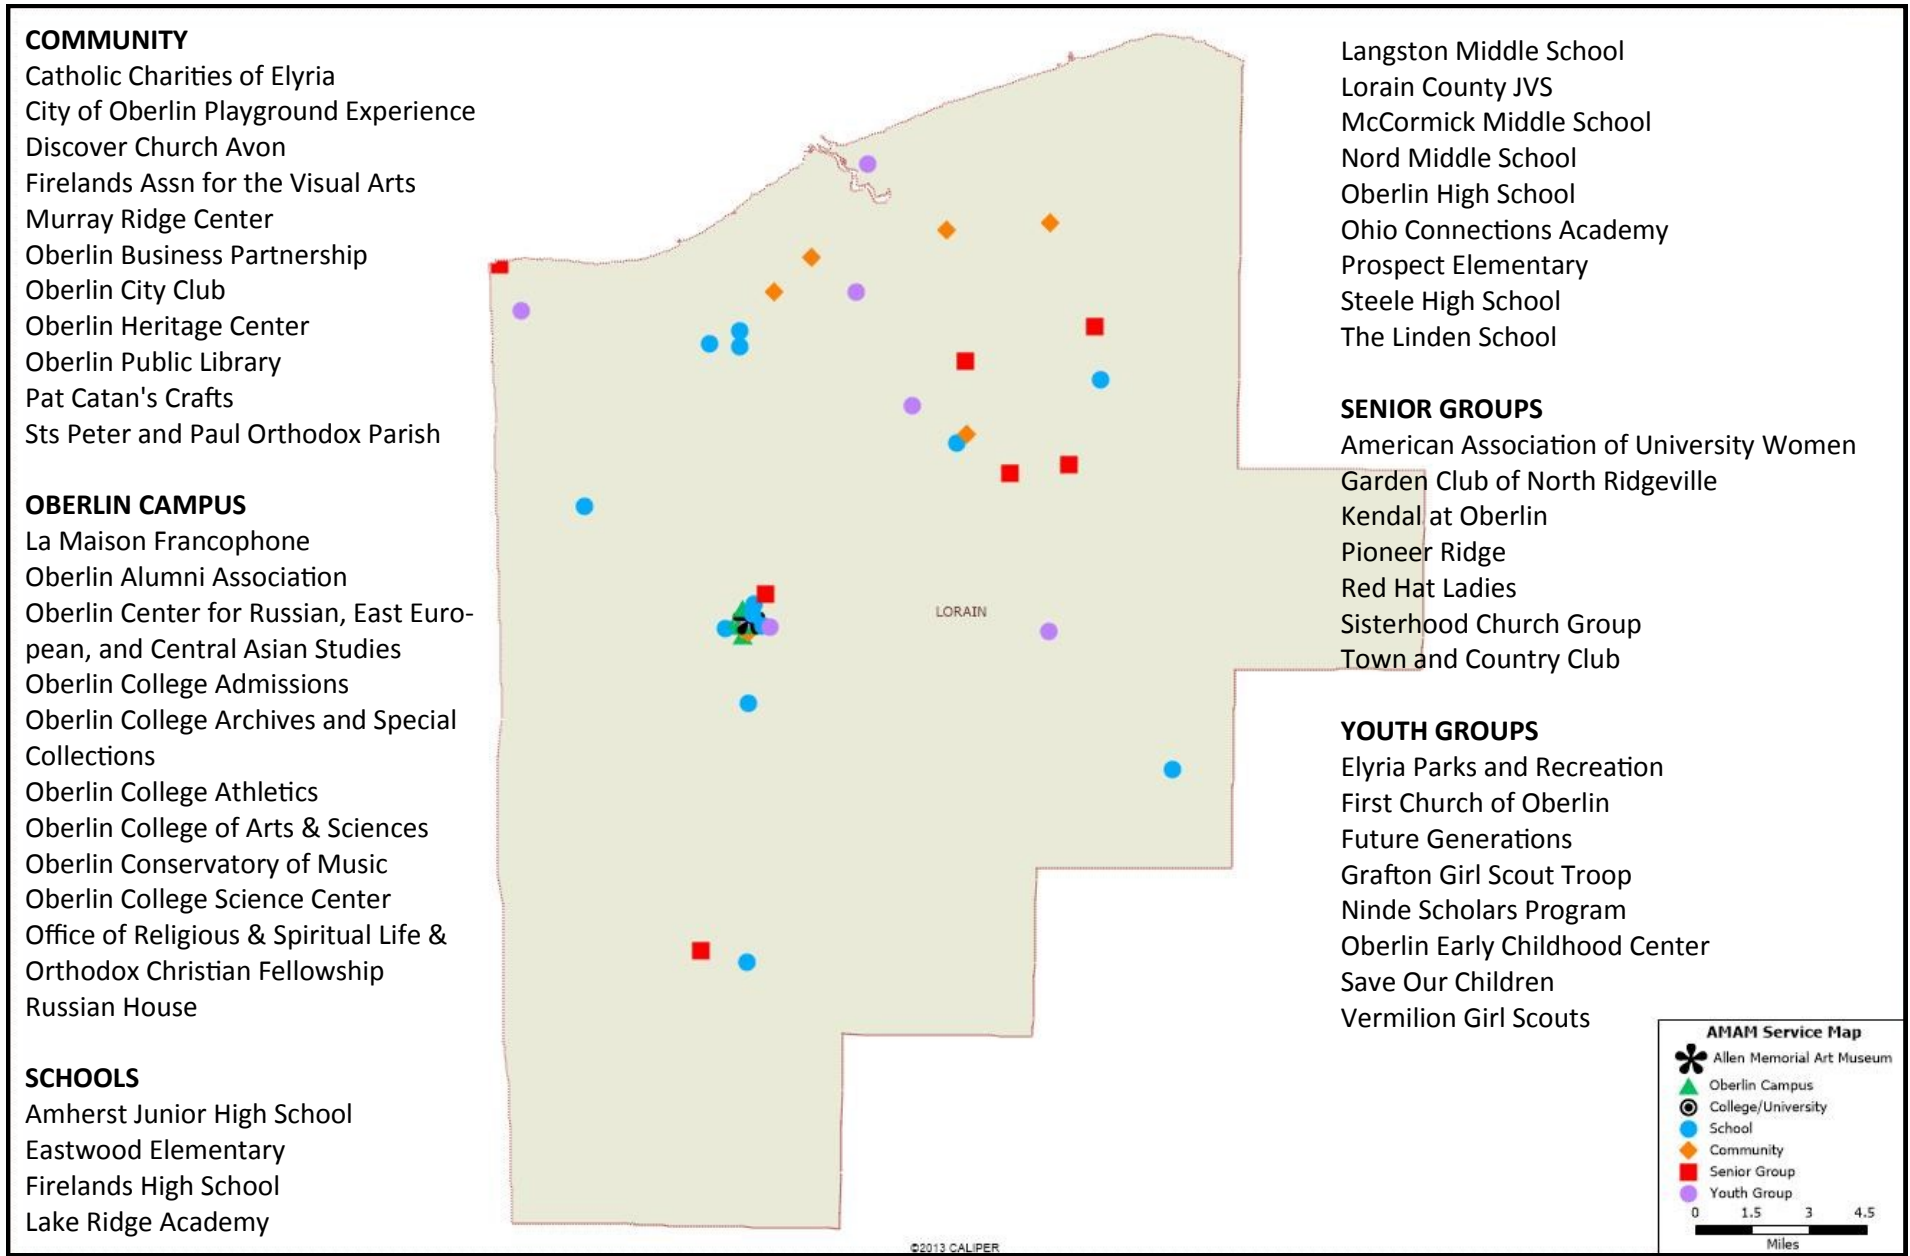

The AMAM has long emphasized not only its important academic outreach to Oberlin College students and faculty, but also its vital role in providing innovative educational experiences for the local and regional communities. Since its founding, the museum has always been free and open to the public, and has presented a wide range of compelling programs for visitors of all ages.

Each symbol below represents an organization that used AMAM resources in the past year.

AMAM SERVICE IN LORAIN COUNTY

AMAM SERVICE IN OHIO'S 4TH CONGRESSIONAL DISTRICT

COMMUNITY

Catholic Charities of Elyria
 City of Oberlin Playground Experience
 Firelands Assn for the Visual Arts (FAVA)
 Oberlin Business Partnership
 Oberlin City Club
 Oberlin Heritage Center
 Oberlin Public Library
 Pat Catan's Crafts

SCHOOLS

Amherst Junior High School
 Eastwood Elementary

Firelands High School
 Langston Middle School
 Lorain County JVS
 Nord Middle School
 Norwalk Catholic Junior High
 Oberlin High School
 Prospect Elementary
 Steele High School
 The Linden School
 Tiffin Columbian High School

SENIOR GROUPS

Kendal at Oberlin
 Sisterhood Church Group

YOUTH GROUPS

Elyria Parks and Recreation
 First Church of Oberlin
 Grafton Girl Scout Troop
 Ninde Scholars Program
 Oberlin Early Childhood Center