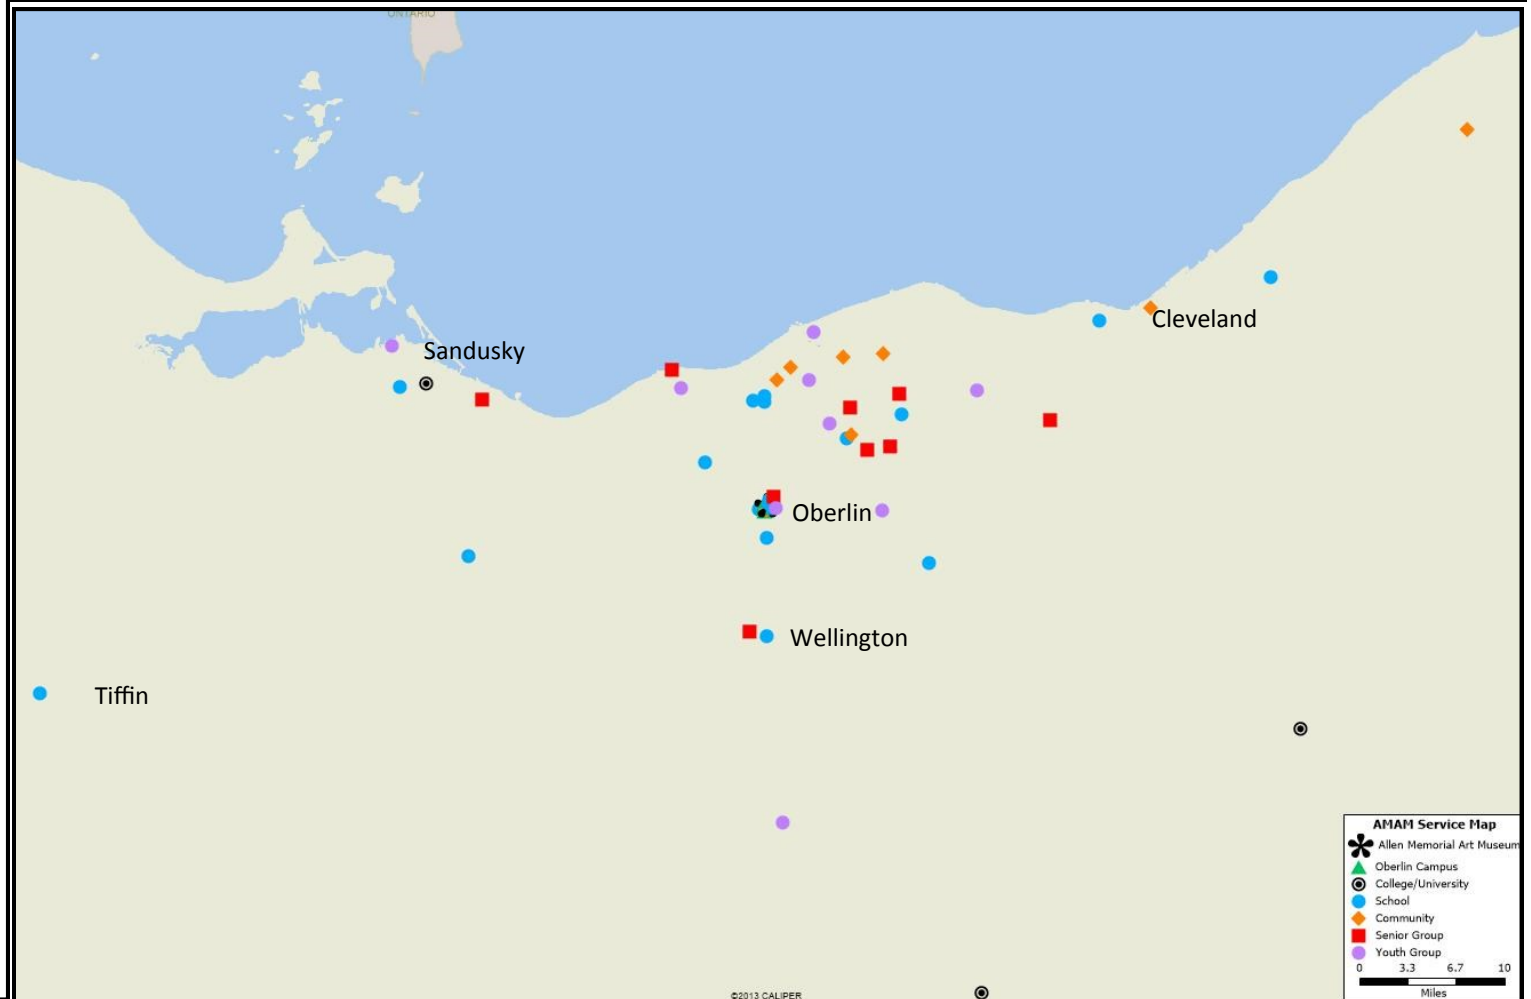

**ALLEN MEMORIAL
ART MUSEUM**
87 North Main Street
Oberlin, OH 44074
www.oberlin.edu/amam

Maps prepared by the
Association of Art
Museum Directors with
data provided by AMAM.

More art museum maps
are available at
www.aamd.org.

The AMAM has long emphasized not only its important academic outreach to Oberlin College students and faculty, but also its vital role in providing innovative educational experiences for the local and regional communities. Since its founding, the museum has always been free and open to the public, and has presented a wide range of compelling programs for visitors of all ages.

Each symbol below represents an organization that used AMAM resources in the past year.

AMAM SERVICE IN LORAIN COUNTY

AMAM SERVICE IN OHIO'S 4TH CONGRESSIONAL DISTRICT

COMMUNITY

Catholic Charities of Elyria
 City of Oberlin Playground Experience
 Firelands Assn for the Visual Arts (FAVA)
 Oberlin Business Partnership
 Oberlin City Club
 Oberlin Heritage Center
 Oberlin Public Library
 Pat Catan's Crafts

SCHOOLS

Amherst Junior High School
 Eastwood Elementary

Firelands High School
 Langston Middle School
 Lorain County JVS
 Nord Middle School
 Norwalk Catholic Junior High
 Oberlin High School
 Prospect Elementary
 Steele High School
 The Linden School
 Tiffin Columbian High School