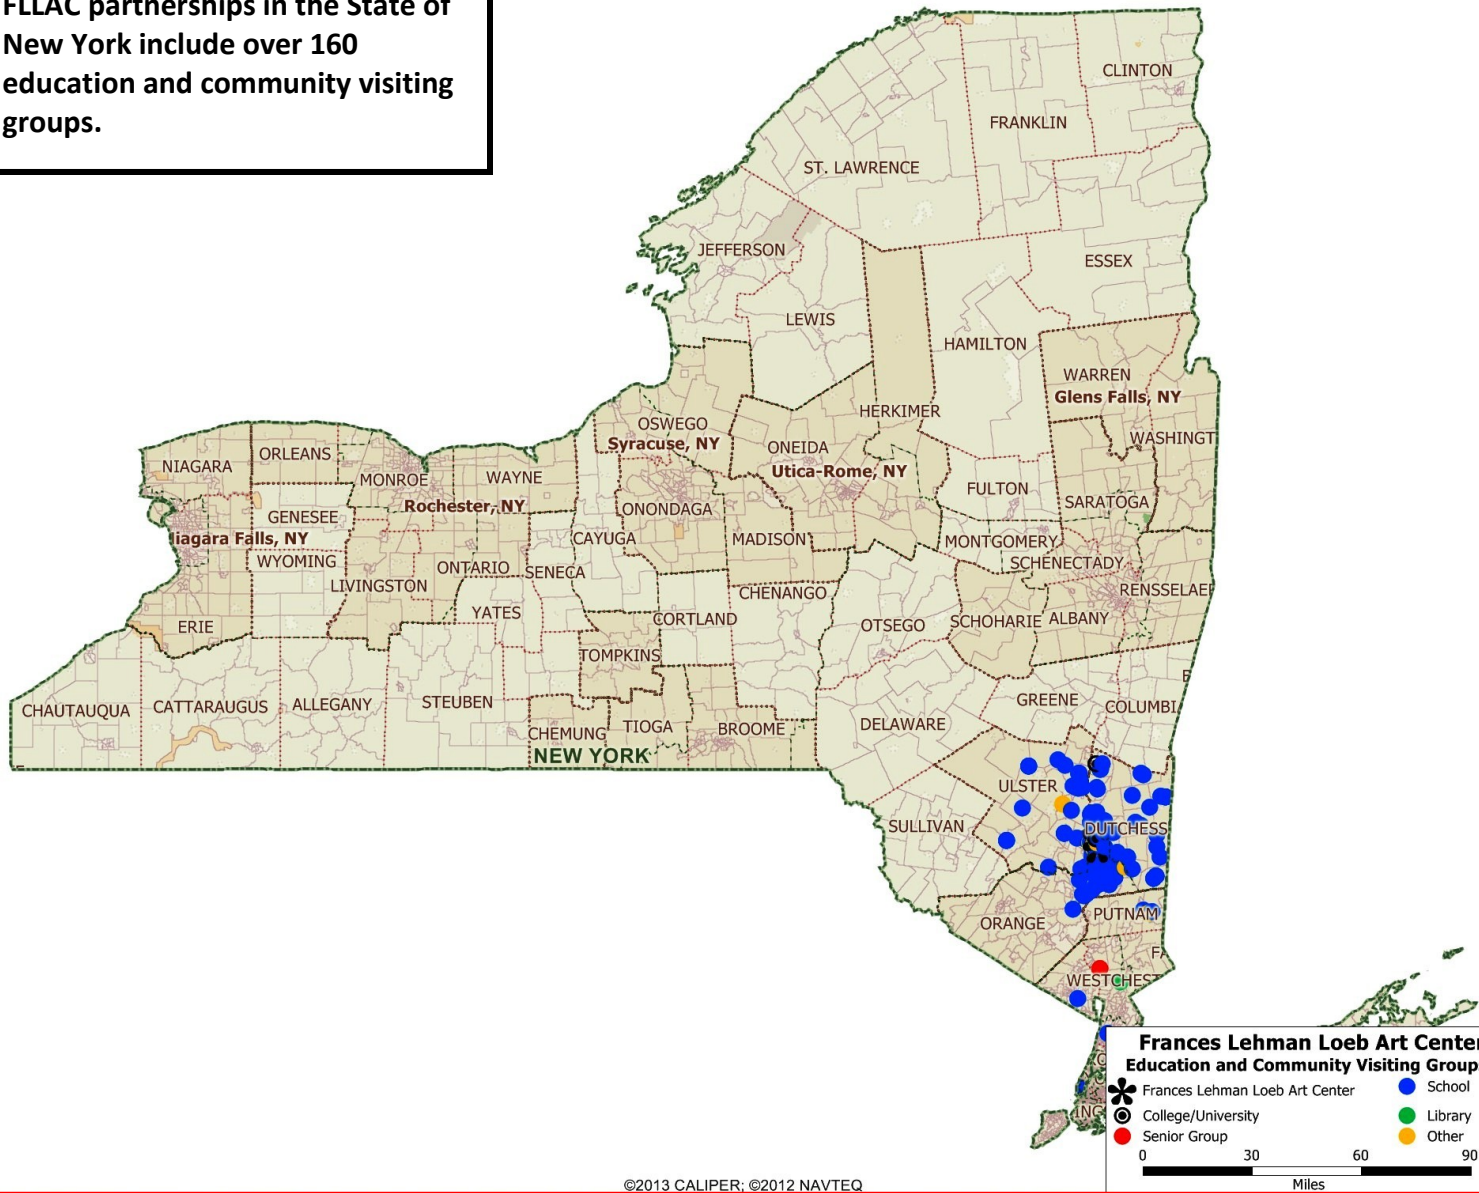

FRANCES LEHMAN LOEB ART CENTER: Partnerships in the State of New York

FLLAC partnerships in the State of New York include over 160 education and community visiting groups.