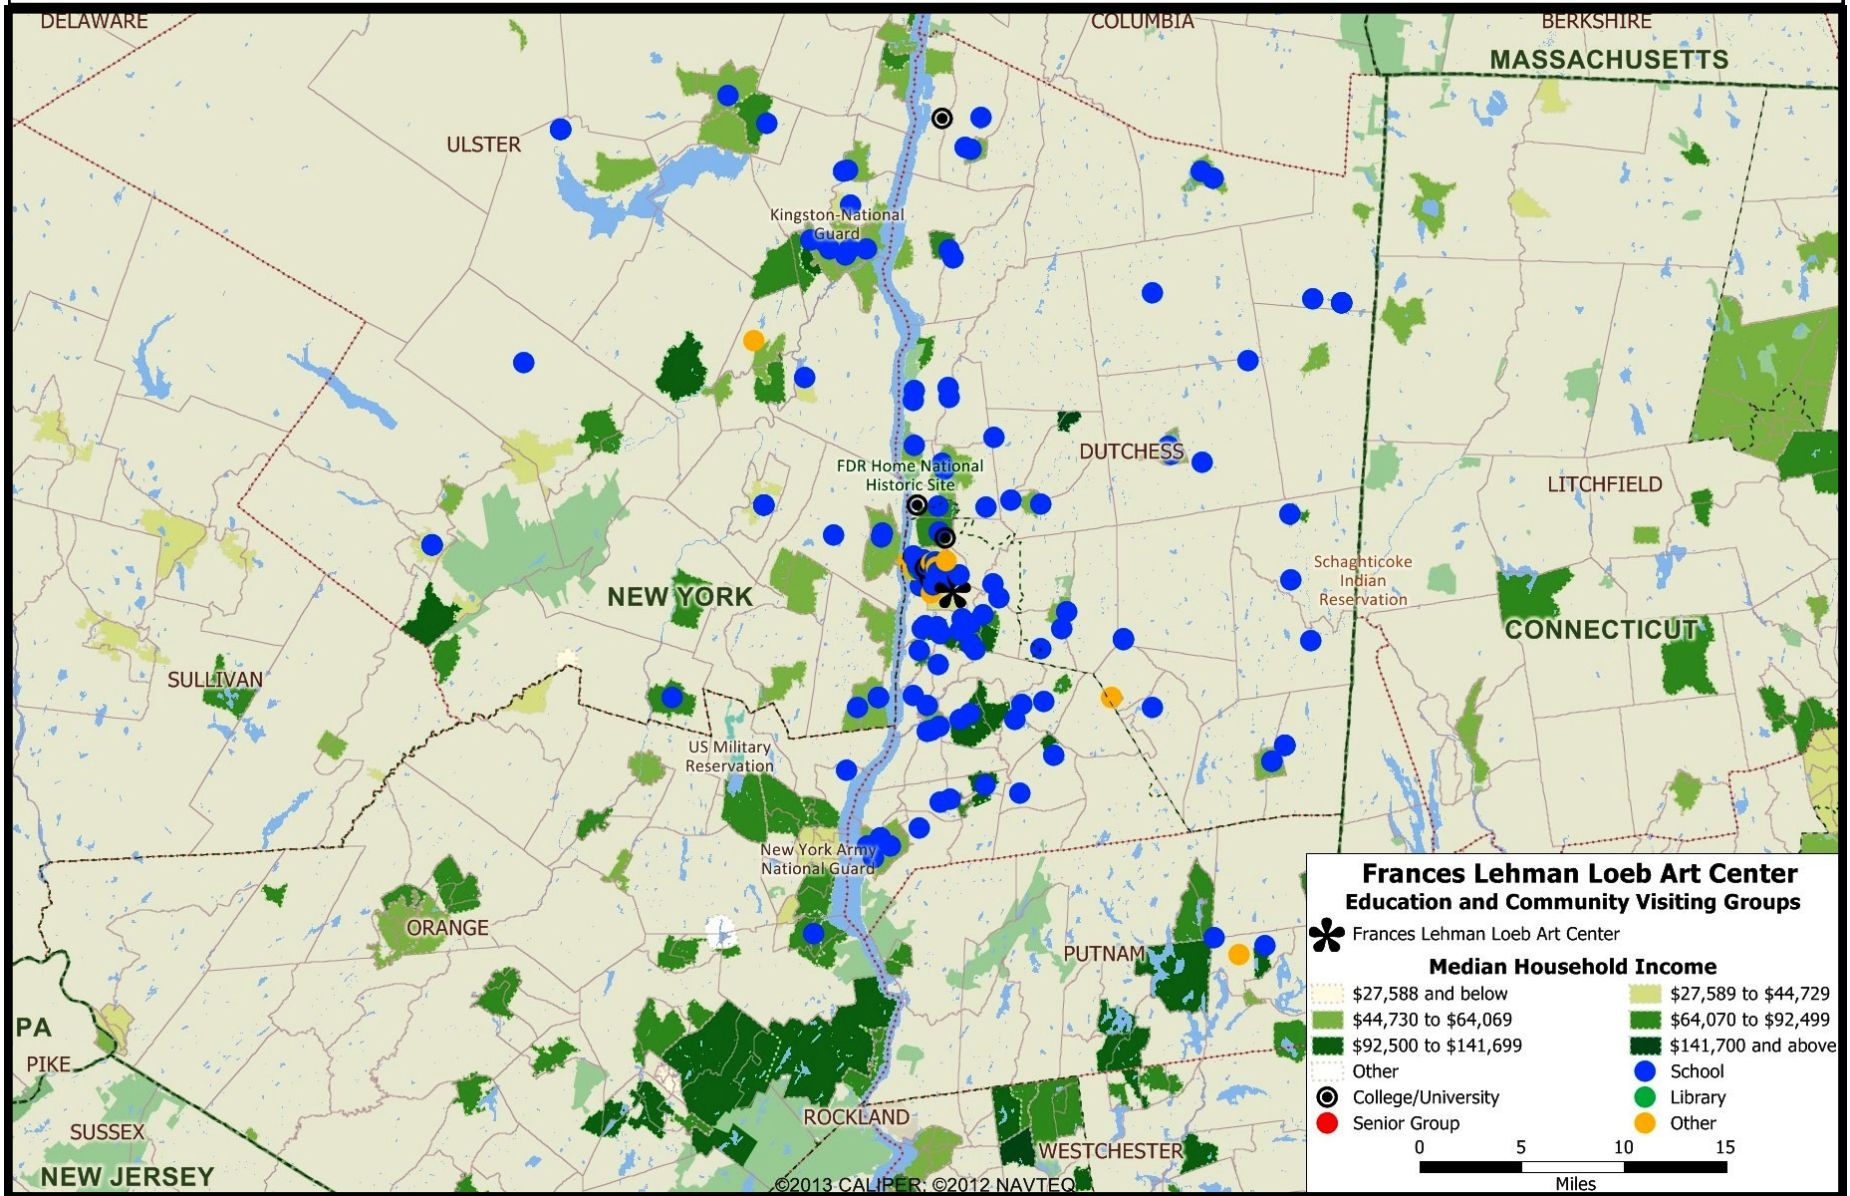

The Lehman Loeb Art Center's collections chart the history of art from antiquity to the present and comprise over 18,000 works, including paintings, sculptures, drawings, prints, photographs, textiles, and glass and ceramic wares. Teaching students and working as an important tangible complement to the curriculum is the main focus of the collection.

# FRANCES LEHMAN LOEB ART CENTER: *Constituency by Median Household Income*

The Frances Lehman Loeb Art Center serves education and community organizations located in economically diverse census tracts. Approximately 19% of its participating community partners are located in areas with a median household income of less than \$ 45,000. as tracked by 2010 U.S. Census data.