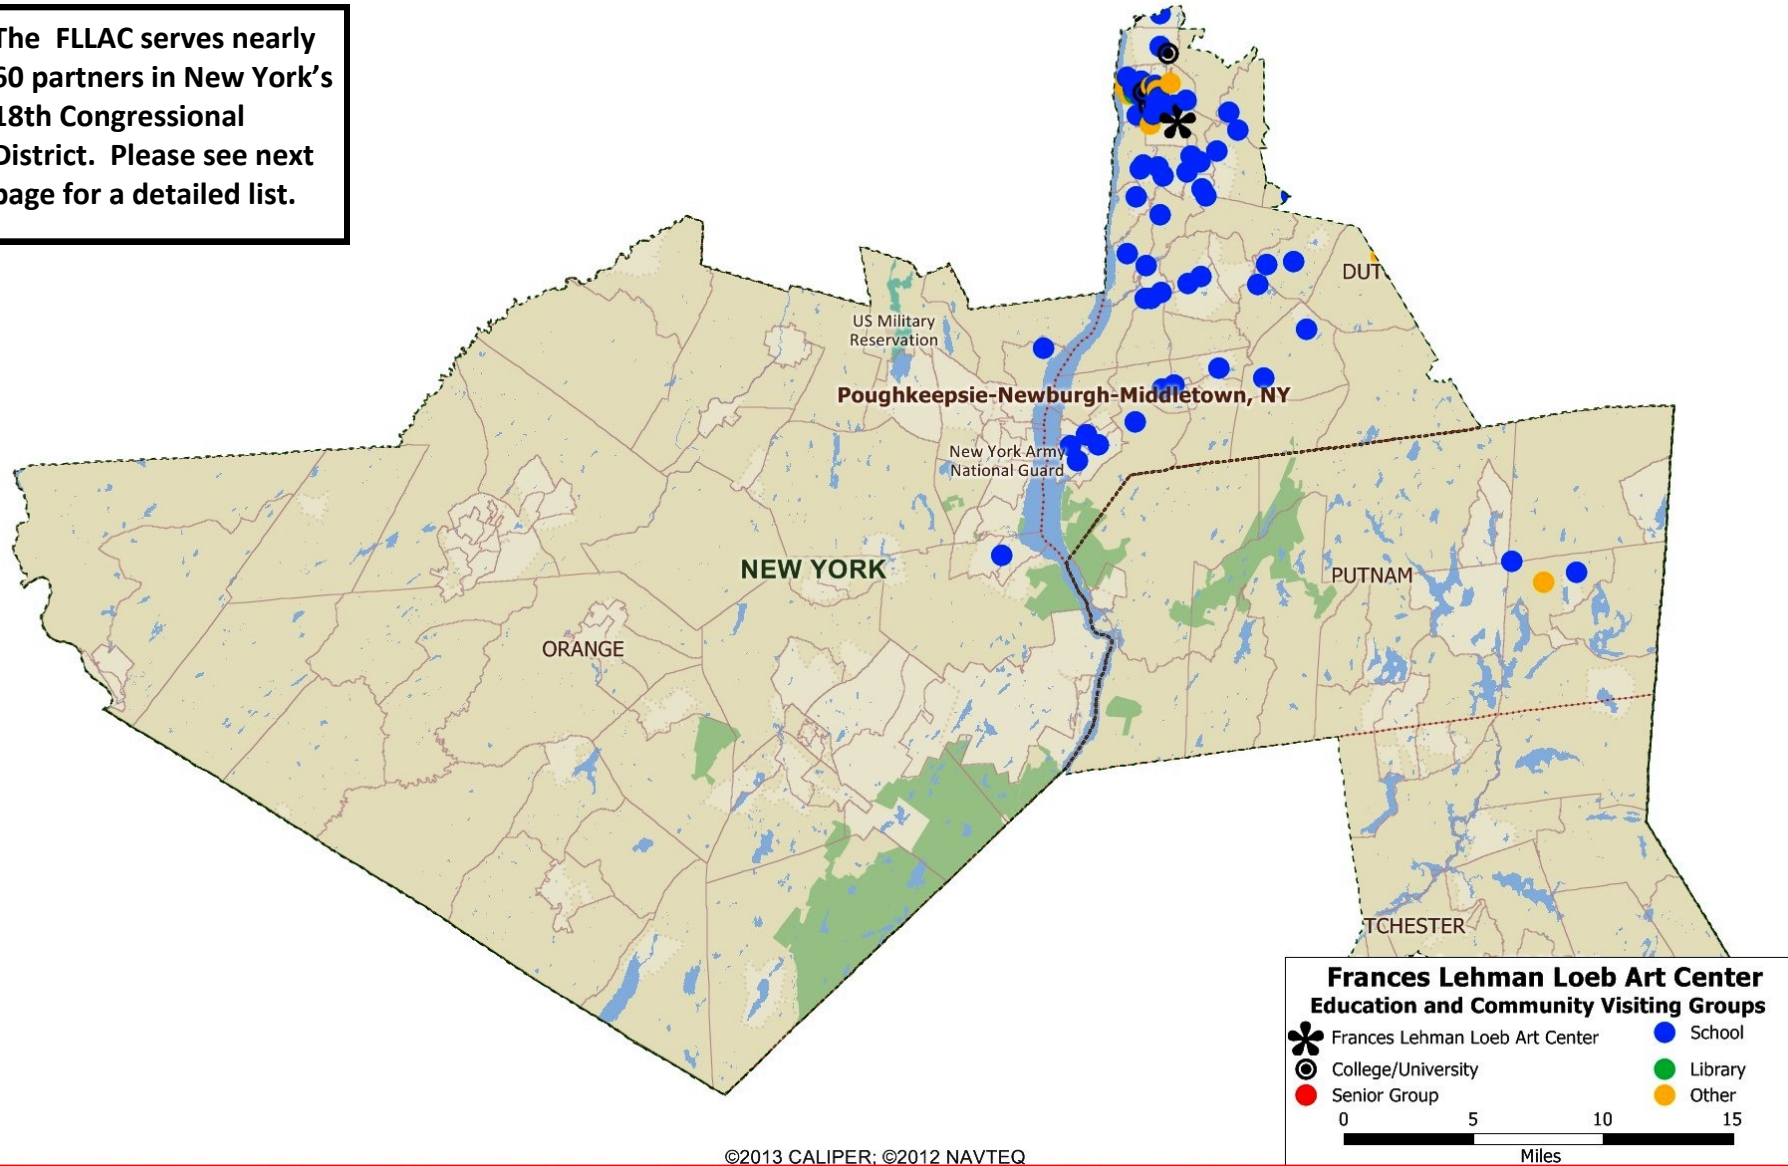

FRANCES LEHMAN LOEB ART CENTER: Partnerships in New York's 18th Congressional District

The FLLAC serves nearly 60 partners in New York's 18th Congressional District. Please see next page for a detailed list.