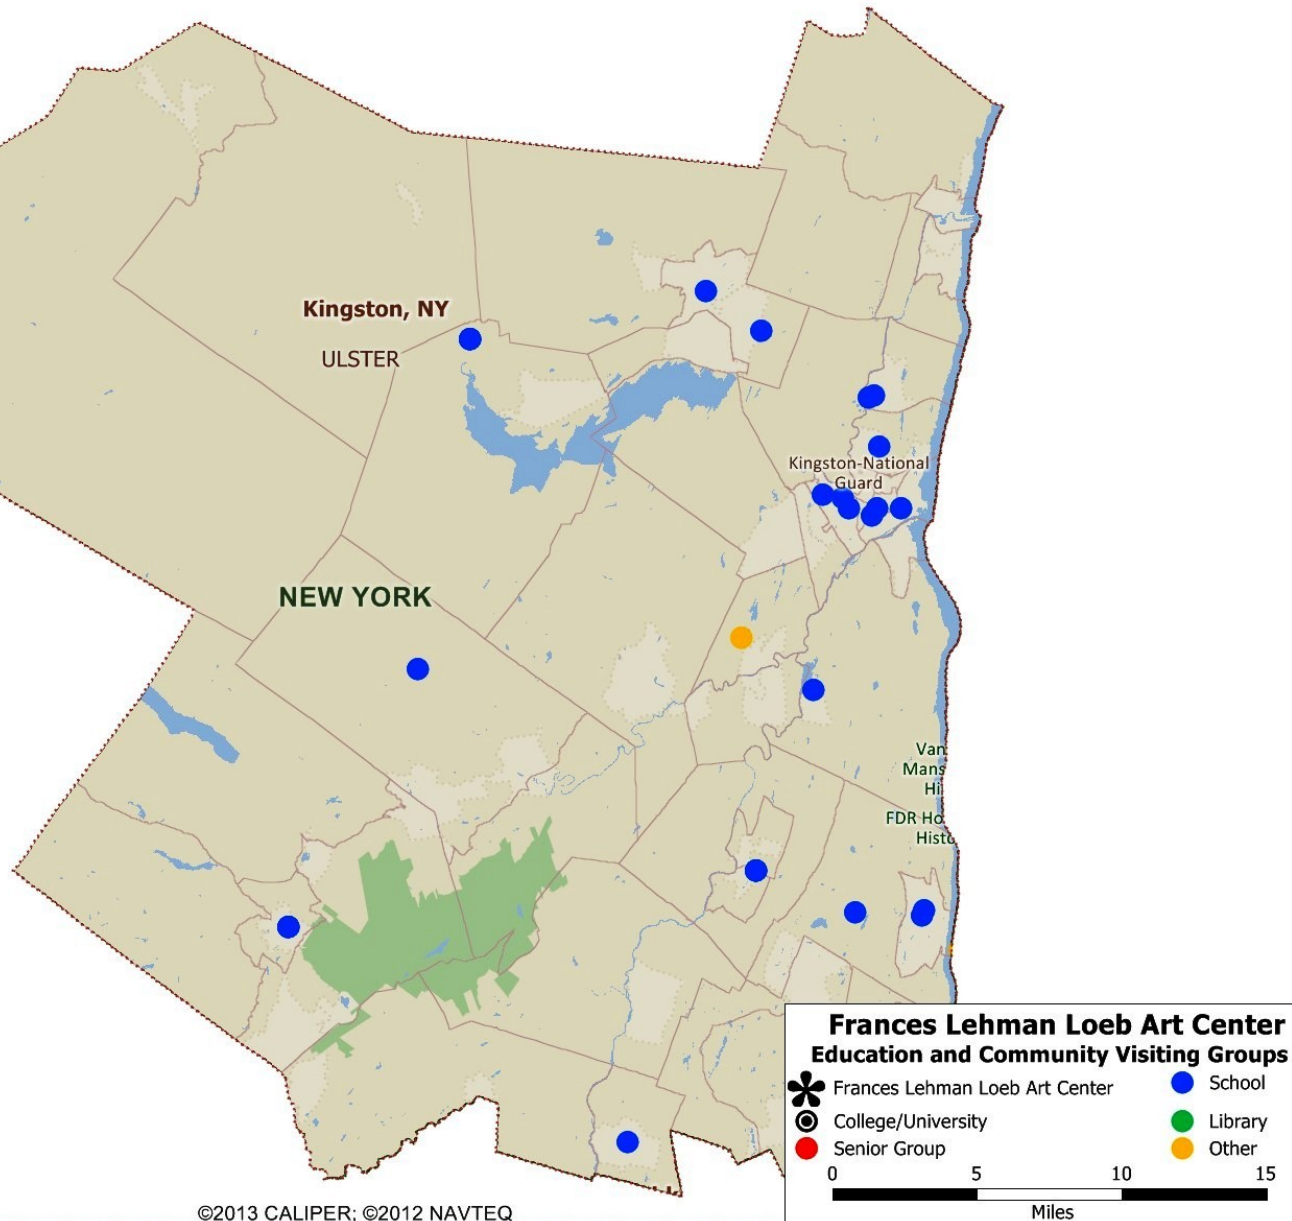

FRANCES LEHMAN LOEB ART CENTER

The FLLAC serves over 30 partners in Ulster County. Please see next page for a detailed list.