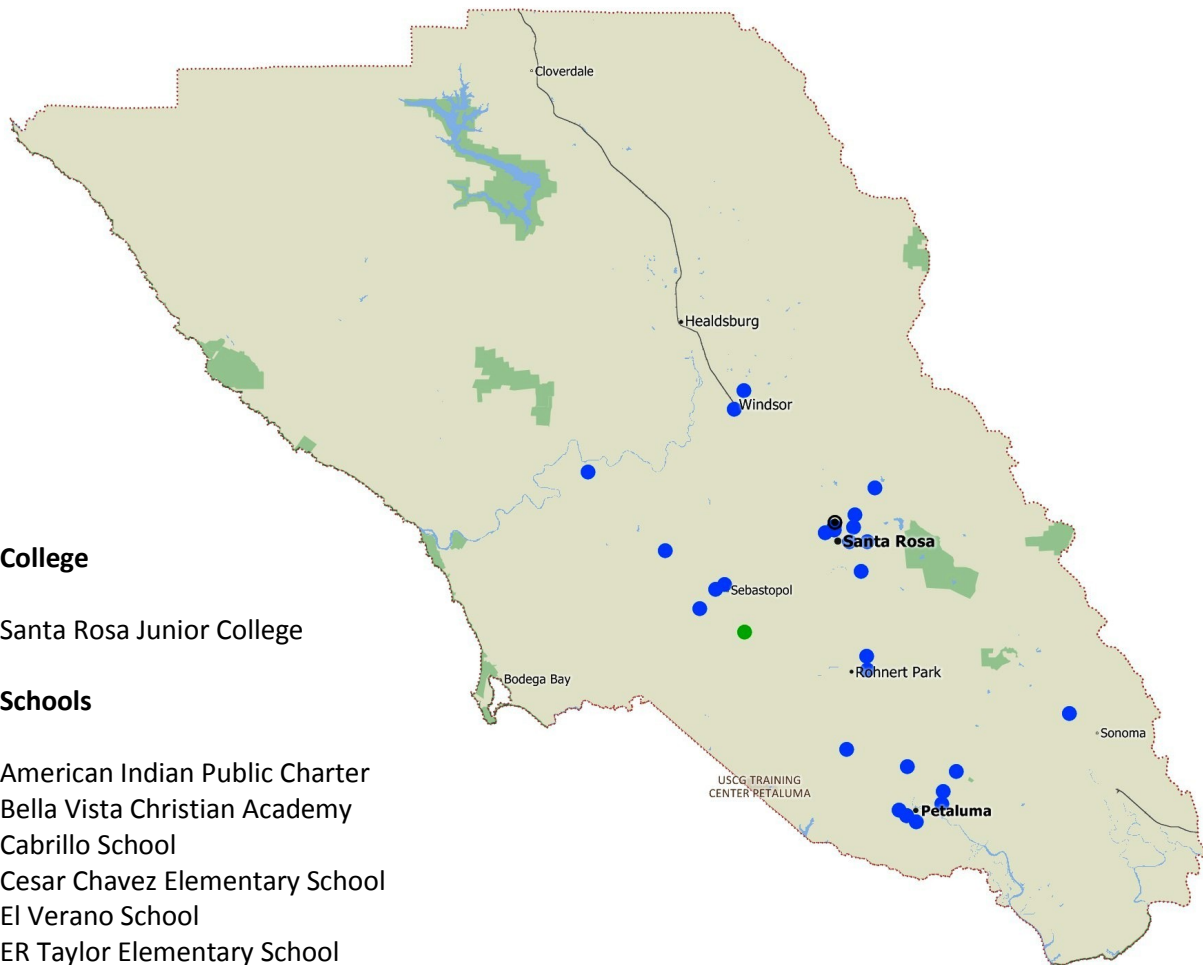

Fine Arts Museums of San Francisco: Partnerships in Sonoma County, California

FAMSF's partnerships in Sonoma County, California extend to nearly 30 organizations. These are:

College

Santa Rosa Junior College

Schools

American Indian Public Charter
Bella Vista Christian Academy
Cabrillo School
Cesar Chavez Elementary School
El Verano School
ER Taylor Elementary School
Galileo Academy
Hamlin School
Hillcrest High School
Hiram W. Johnson High School
JFK High School
Junipero Elementary School

Schools continued

Kensington Hilltop
Maria Carrillo High
McNear Elementary School
Montgomery High School
Pacheco High School
Patten Academy
Peralta Elementary
Proctor Terrace
Rincon Valley Christian School
Santa Rosa High School
Shasta High School
Sierra Waldorf School
Washington Elementary School
Windsor High School
Woodside International
Yick Wo Elementary