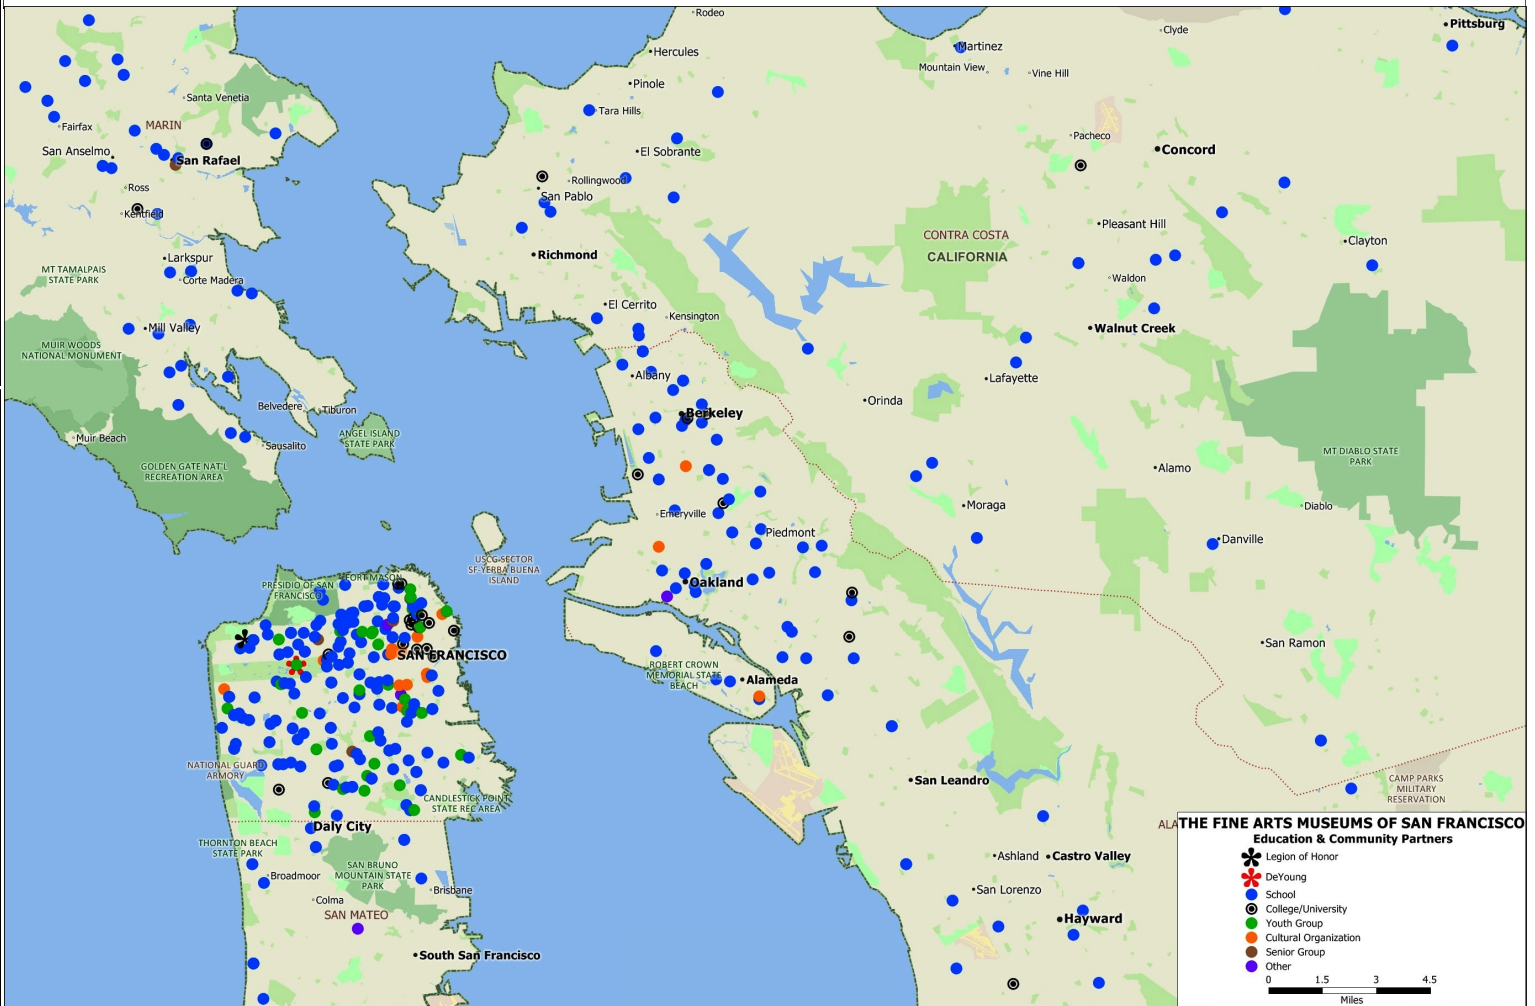

Fine Arts Museums of San Francisco

www.famsf.org

Tel: 415.750.3600

Each symbol on the following maps represents one of the various partners that used the educational services or collaborated with the Fine Arts Museums of San Francisco in 2011-2012.

For more information about these maps please contact:

Andy Finch,
Director of Policy, AAMD
afinch@aamd.org,
202-638-4530

Creation of these maps is sponsored in part by the National Endowment for the Arts.

Comprising the de Young Museum in Golden Gate Park and the Legion of Honor in Lincoln Park, the Fine Arts Museums of San Francisco are the largest public arts institutions in the City of San Francisco and are among the largest art museums in the United States.

The Fine Arts Museums of San Francisco have rendered over a century of public service in the arts, and it is its mission to extend and enhance that service well into the 21st century. The Fine Arts Museums continue to serve as one of the premier public institutions in the western United States, existing to provide its community and region with high quality exhibitions, programs, education and outreach, and to care for San Francisco's esteemed art collection.