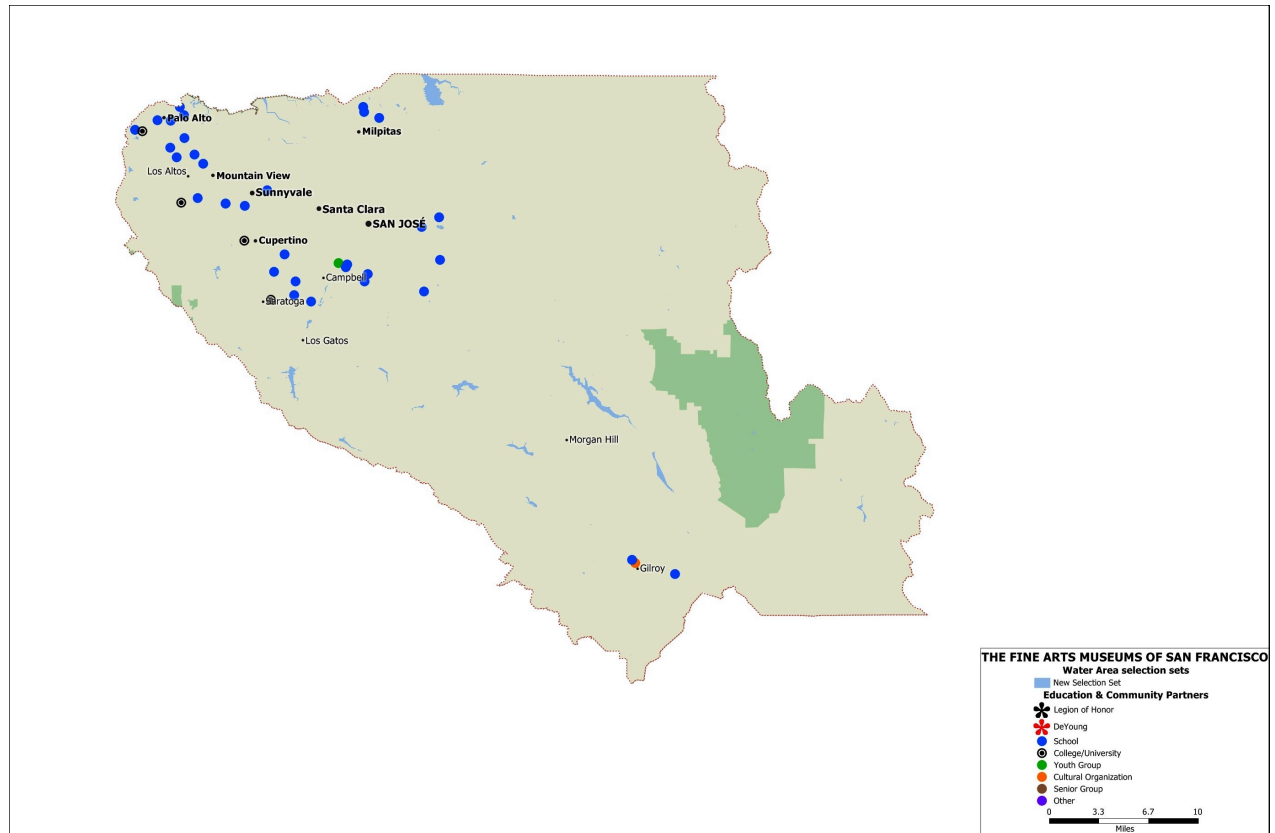

Fine Arts Museums of San Francisco: Partnerships in Santa Clara County, California

FAMSF's partnerships in Santa Clara County, California extend to nearly 40 organizations. These are:

Colleges and Universities

De Anza College
Foothill College
Stanford University
West Valley College

St. John School
St. Paul's School
Suisun Valley K-8
Tang-Liu Academy
Tres Pinos School
Whale Gulch High School
William Burnett School
Wood Rose Academy

Cultural Organization

Alliance Francaise
Bethel Christian

Schools

Alliance Academy
Aptos Middle School
BASIC Home School
Blue Skies Home Learners
Calistoga High School
Castilleja School
Christian Brothers High School
Clarendon Elementary School
El Cerrito High School
Gateway Community School
Half Moon Bay High School
Hayward High School
Jefferson Elementary School
Jordan Middle School
Leadership Public School
Lomita Park Elementary
Mountain View High School
Natomas Pacific Pathways Prep School
Our Lady of Loretto School
River Valley High
Sequoia High School