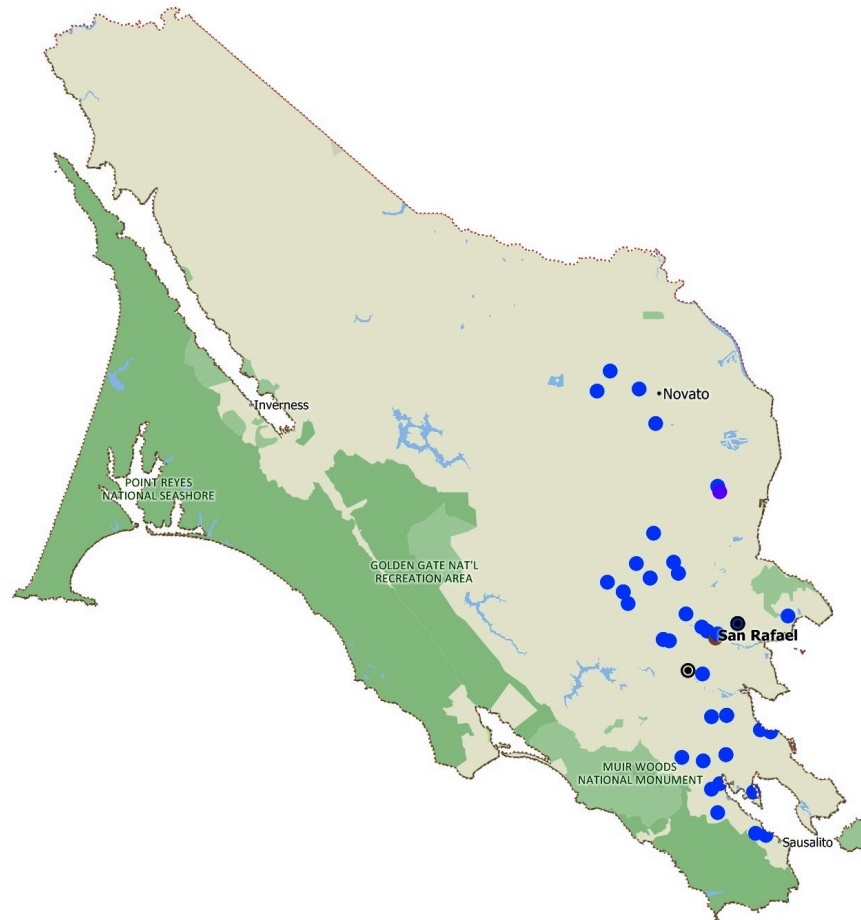

Fine Arts Museums of San Francisco: Partnerships in Marin County, California

FAMSF's partnerships in Marin County, California extend to over 40 organizations. These are:

Colleges & Universities

College of Marin
Dominican University

Other

North Bay Children's Center

Schools

Alameda High School
Benicia High School
Berean Christian High School
Bridge the Gap College Prep
Brookside School Upper Campus
Cleveland Elementary
Corte Madera School
Delta Vista High School
Head Royce School
Independence High School
Jefferson Elementary
Lawrence Jones Middle School
Lincoln High School
Lycee Francais la Perouse
Marjorie H. Tobias Elementary
Marin Academy
Montessori de Terra Linda
Neil Cummins School
Oasis Academy
Old Mill School
Petaluma High School
Pleasant Valley Elementary

Schools continued...

Program of Lib Arts St. Mary's
REAL School Marin
Saint Joseph Notre Dame High School
Saint Rita School
San Francisco Friends School
San Rafael High School
Sierra High School
Sterne School
Street Luke Lutheran School
Sun Valley School
Sutro Elementary School
Tamalpais Valley School
The Hilldale School
Wade Thomas Elementary School
Wallenberg High School
Washington Union
Westmont High School
White Hill Middle
Willow Creek Academy

Senior Group

Voyager Carmel Center

THE FINE ARTS MUSEUMS OF SAN FRANCISCO Education & Community Partners

- Legion of Honor
- DeYoung
- School
- College/University
- Youth Group
- Cultural Organization
- Senior Group
- Other