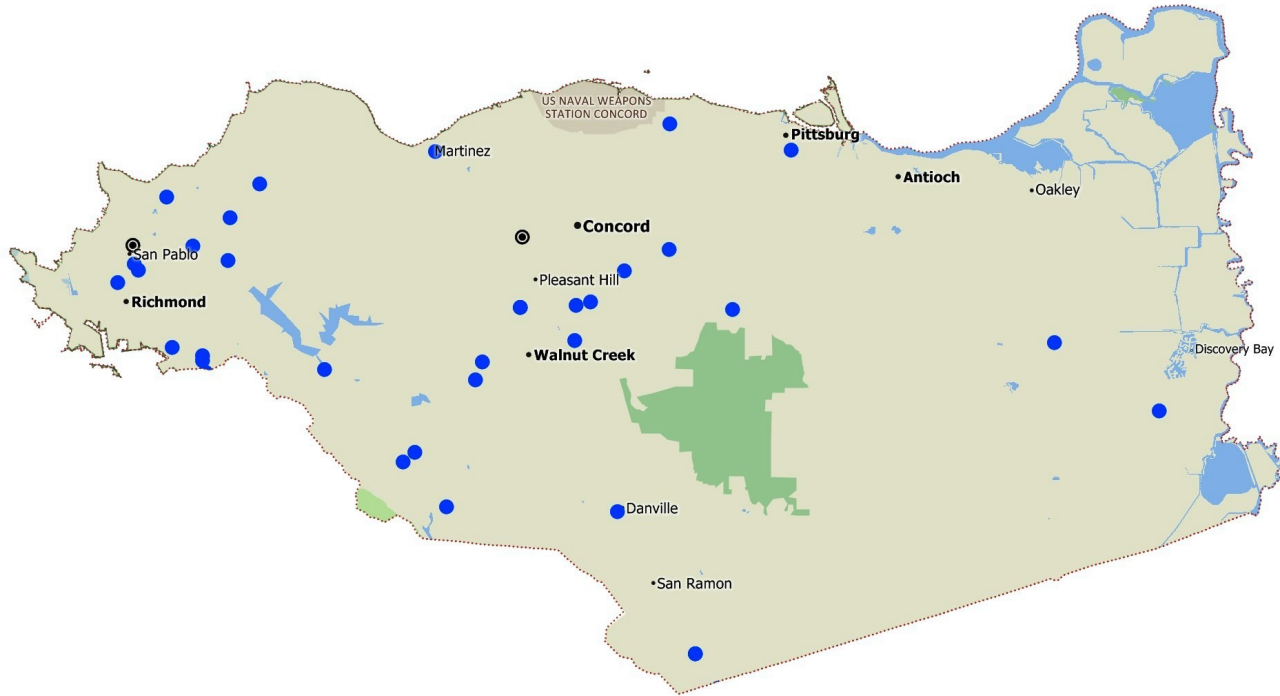

Fine Arts Museums of San Francisco: Partnerships in Contra Costa County, California

THE FINE ARTS MUSEUMS OF SAN FRANCISCO Education & Community Partners

- Legion of Honor
- DeYoung
- School
- College/University
- Youth Group
- Cultural Organization
- Senior Group
- Other