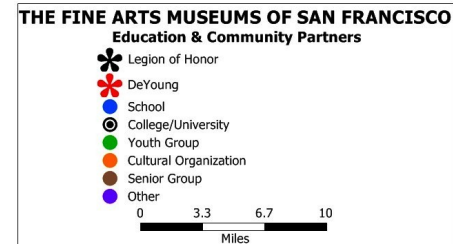

Fine Arts Museums of San Francisco: Partnerships in Sonoma County, California

FAMSF's partnerships in Sonoma County, California extend to nearly 30 organizations. These are:

College

Santa Rosa Junior College

Schools

American Indian Public Charter
Bella Vista Christian Academy
Cabrillo School
Cesar Chavez Elementary School
El Verano School
ER Taylor Elementary School
Galileo Academy
Hamlin School
Hillcrest High School
Hiram W. Johnson High School
JFK High School
Junipero Elementary School

Schools continued

Kensington Hilltop
Maria Carrillo High
McNear Elementary School
Montgomery High School
Pacheco High School
Patten Academy
Peralta Elementary
Proctor Terrace
Rincon Valley Christian School
Santa Rosa High School
Shasta High School
Sierra Waldorf School
Washington Elementary School
Windsor High School
Woodside International
Yick Wo Elementary