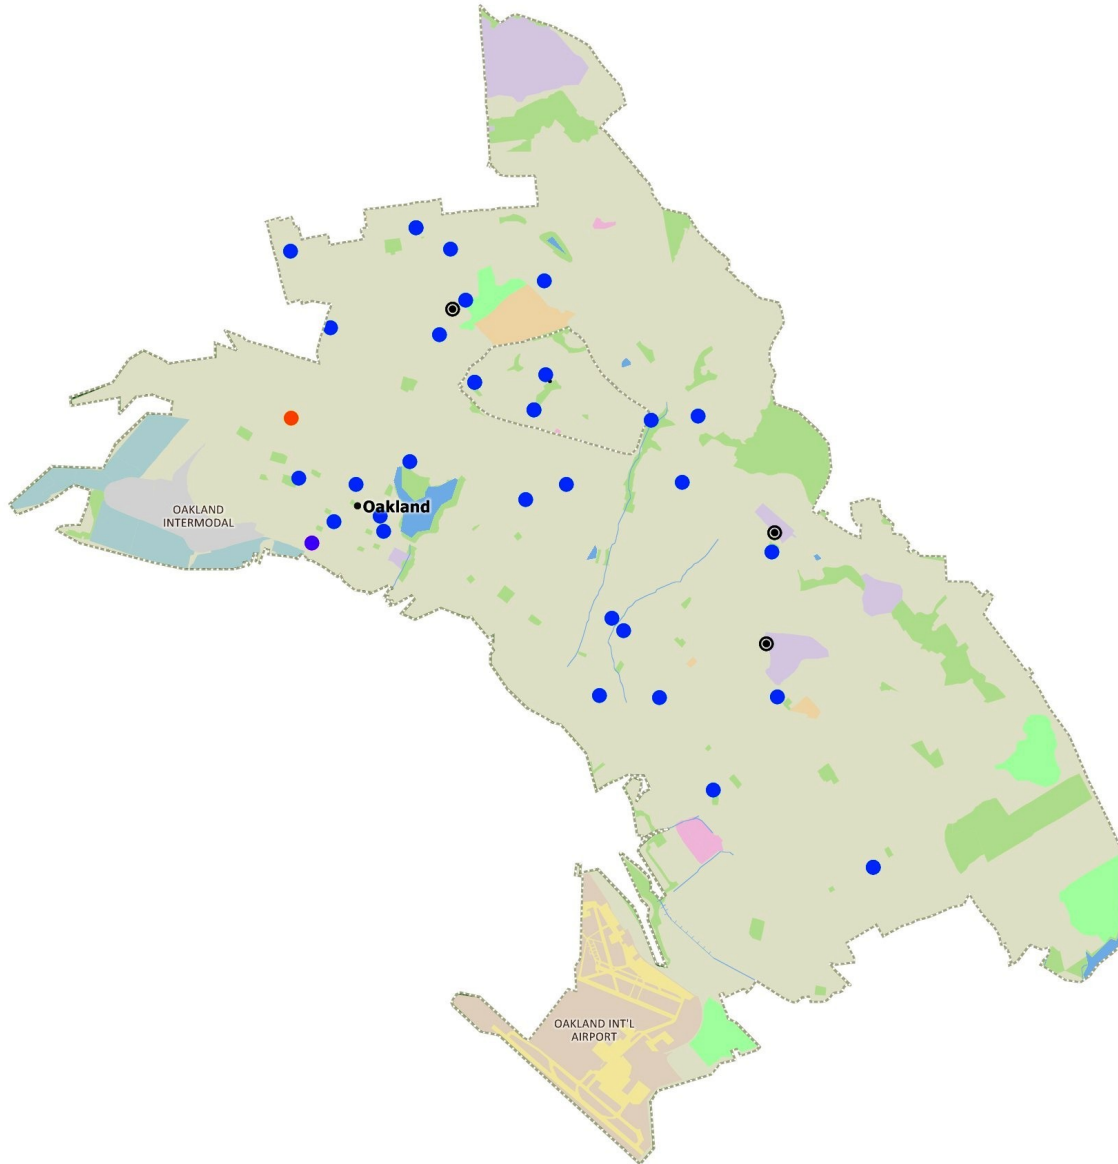

Fine Arts Museums of San Francisco: Partnerships in the City of Oakland, California

THE FINE ARTS MUSEUMS OF SAN FRANCISCO Education & Community Partners

- Legion of Honor
- DeYoung
- School
- College/University
- Youth Group
- Cultural Organization
- Senior Group
- Other