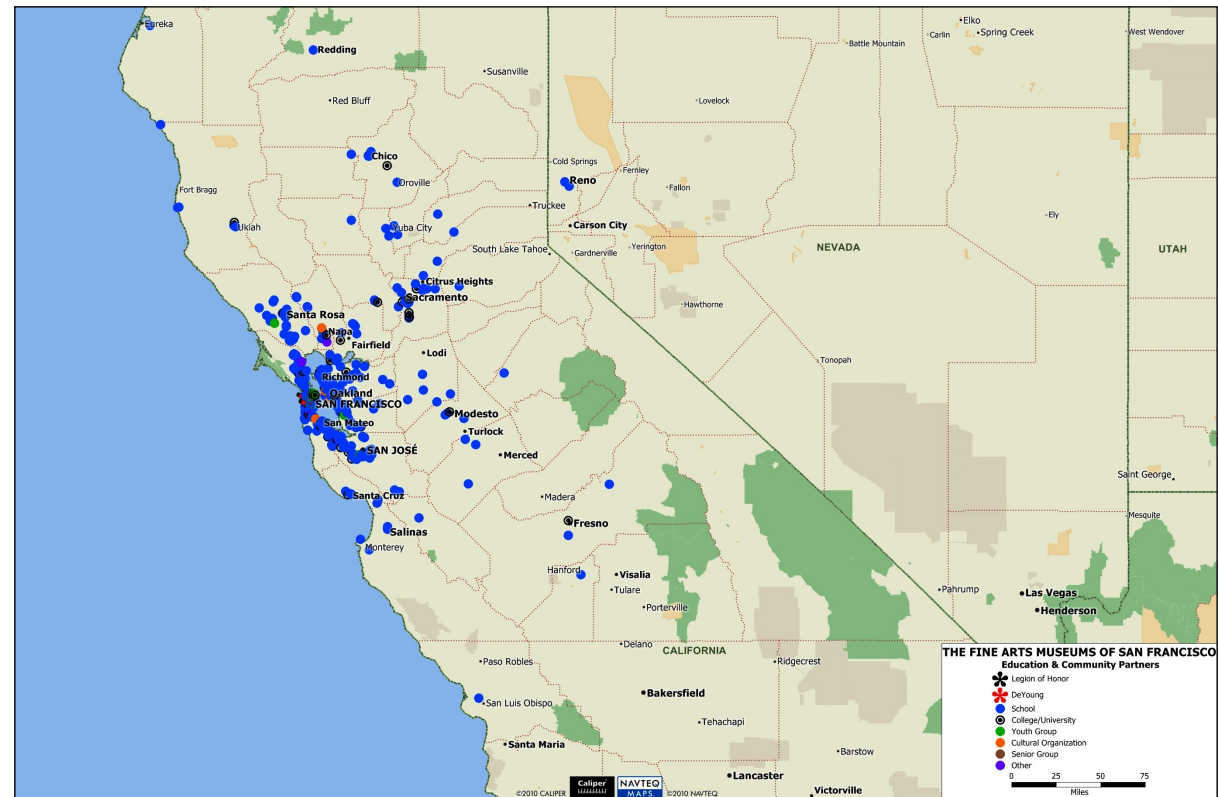

continued

Friday Nights at the de Young include a mix of live music, dance performances, film screenings, panel discussions, lectures, artist demonstrations, special performances, hands-on art activities and exhibition tours. Each evening has a unique theme and ties in with the special exhibitions and permanent collections at the de Young. Local artists conduct drop-in workshops, debut new commissions, display their art in the Kimball Education Gallery, and take part in artist/curator conversations about the creative process.

The **de Young Artist Fellows** program allows art fellows to work onsite at the de Young, sharing their ideas, works in progress, collaborative projects, finished artworks and final productions with museum visitors and community members.

de Young Artist Studio

Every month the museum invites artists to install and demonstrate their art form at the de Young. This interactive program enables visitors to meet artists and gives the artists an opportunity to work with the public. Artists working in various media are encouraged to apply.

The **de Young dYinterpretations** is a museum app, which allows participants to go behind the scenes and experience the featured artist's perspective with live music and interviews that celebrate the de Young. Audiences can watch artists install their work, enjoy music inspired by the museum collection, and hear from the artists themselves.