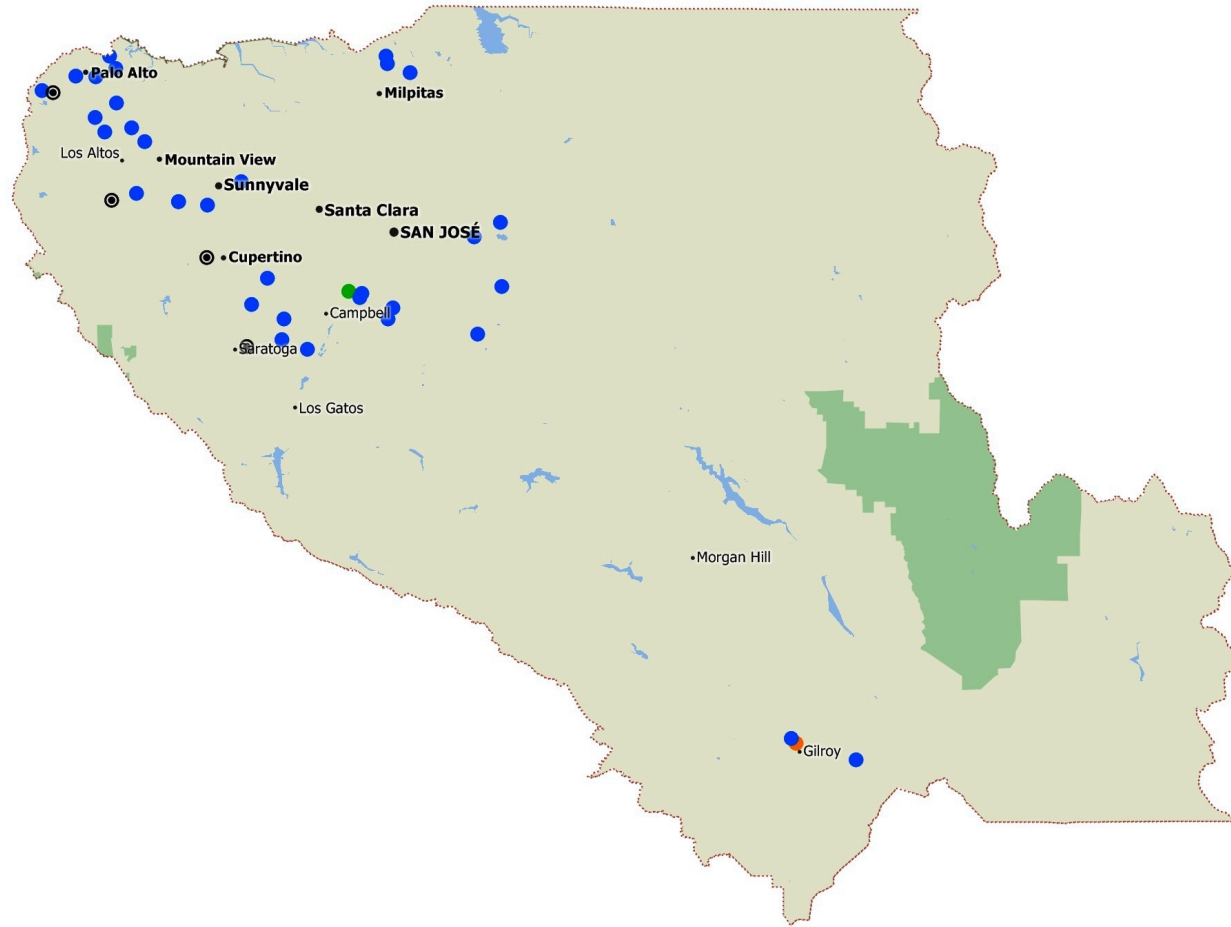

Fine Arts Museums of San Francisco: Partnerships in Santa Clara County, California

THE FINE ARTS MUSEUMS OF SAN FRANCISCO

Water Area selection sets

- New Selection Set

Education & Community Partners

- Legion of Honor
- DeYoung
- School
- College/University
- Youth Group
- Cultural Organization
- Senior Group
- Other

0 3.3 6.7 10
Miles