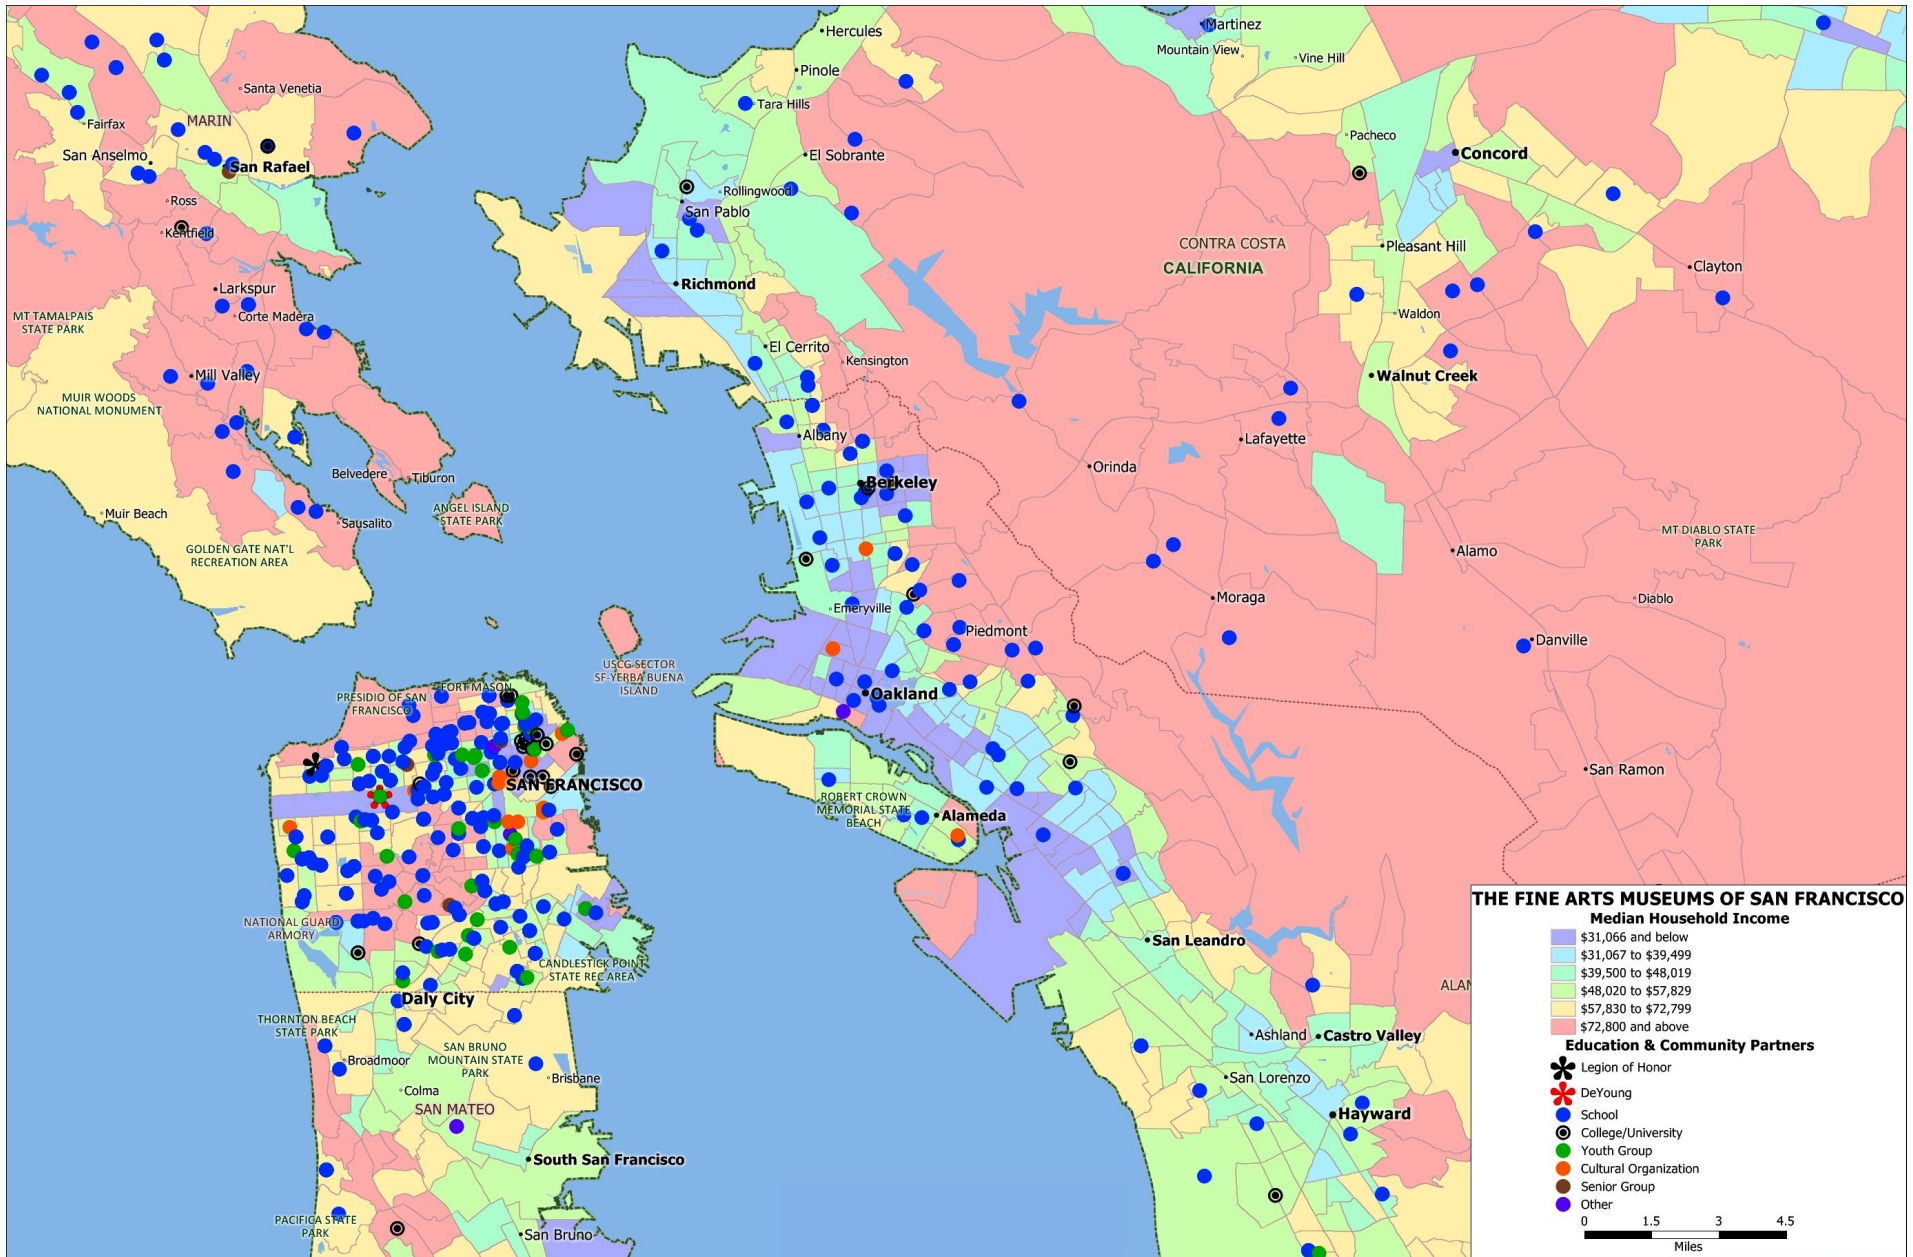

Fine Arts Museums of San Francisco

Constituency by Median Household Income

In 2011-2012, twenty-seven (27%) of the Fine Arts Museums of San Francisco community and education partners were located in census tracts with median household incomes under $ 50,000.*

*This information is based on 2000 U.S. Census Data.