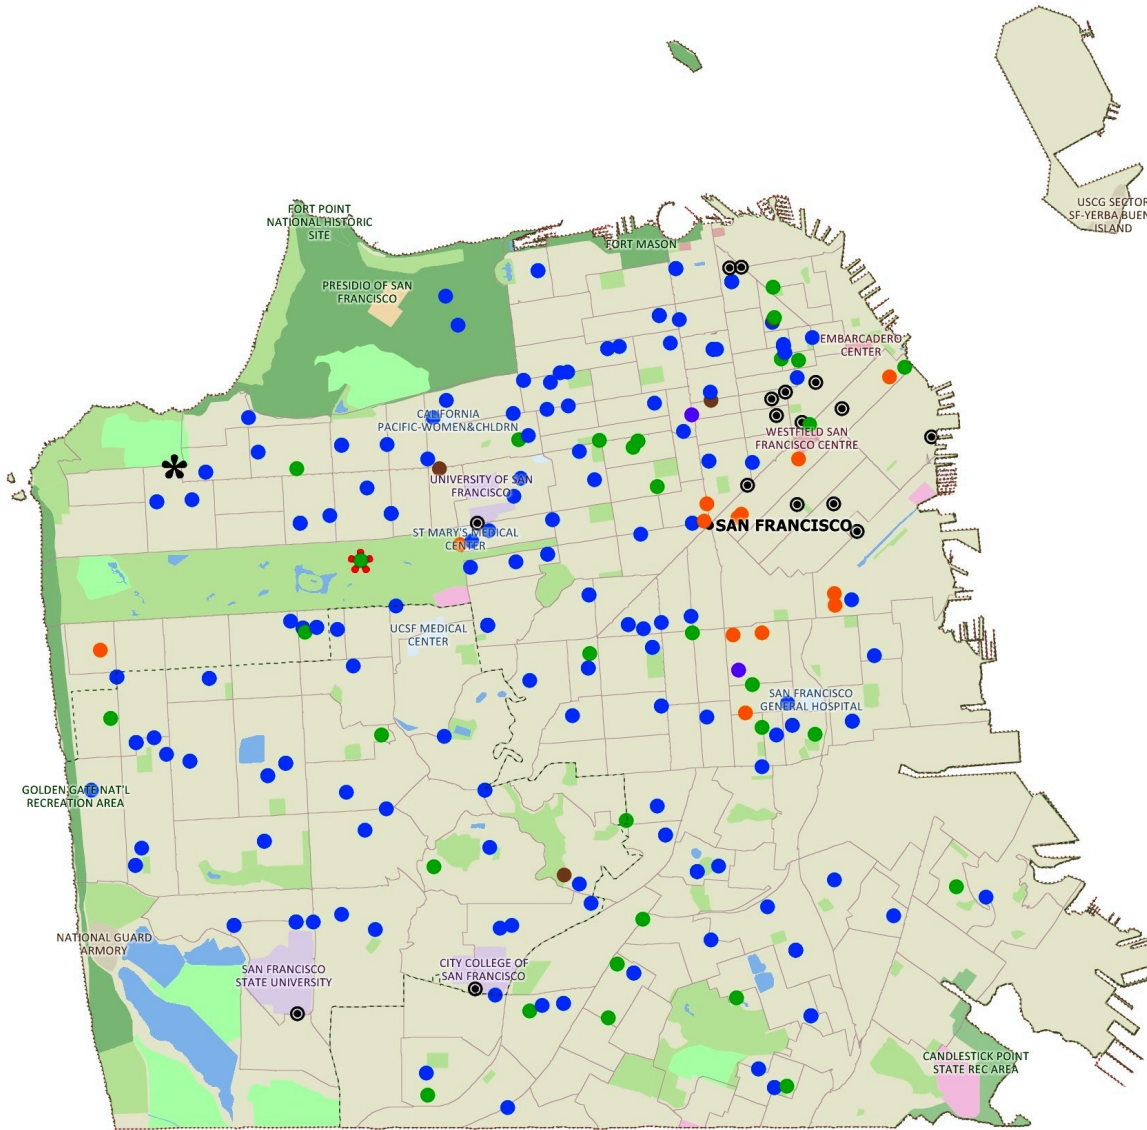

Fine Arts Museums of San Francisco: Partnerships in the City and County of San Francisco

THE FINE ARTS MUSEUMS OF SAN FRANCISCO
Education & Community Partners

- Legion of Honor
- DeYoung
- School
- College/University
- Youth Group
- Cultural Organization
- Senior Group
- Other

0 .5 1 1.5
Miles