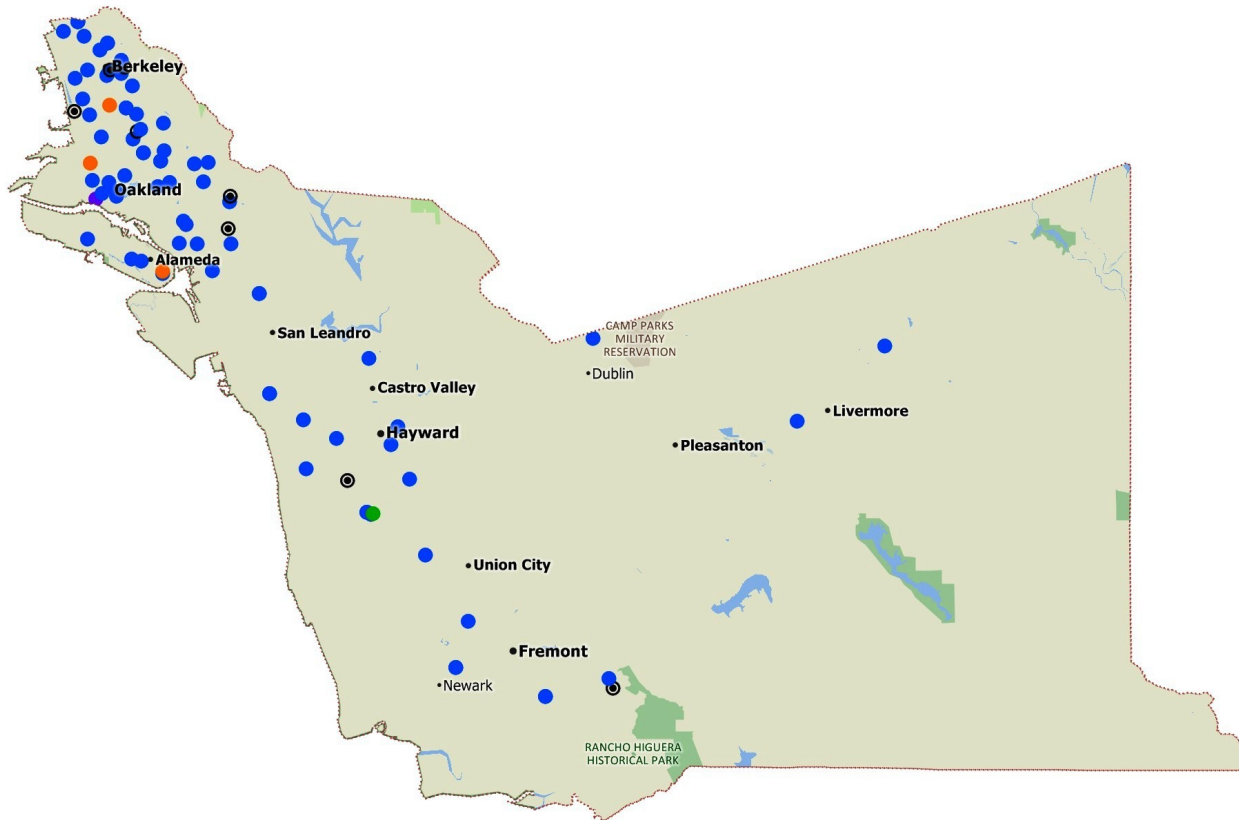

Fine Arts Museums of San Francisco: Partnerships in Alameda County, California

THE FINE ARTS MUSEUMS OF SAN FRANCISCO
Education & Community Partners

- Legion of Honor
- DeYoung
- School
- College/University
- Youth Group
- Cultural Organization
- Senior Group
- Other

0 3 6 9
Miles