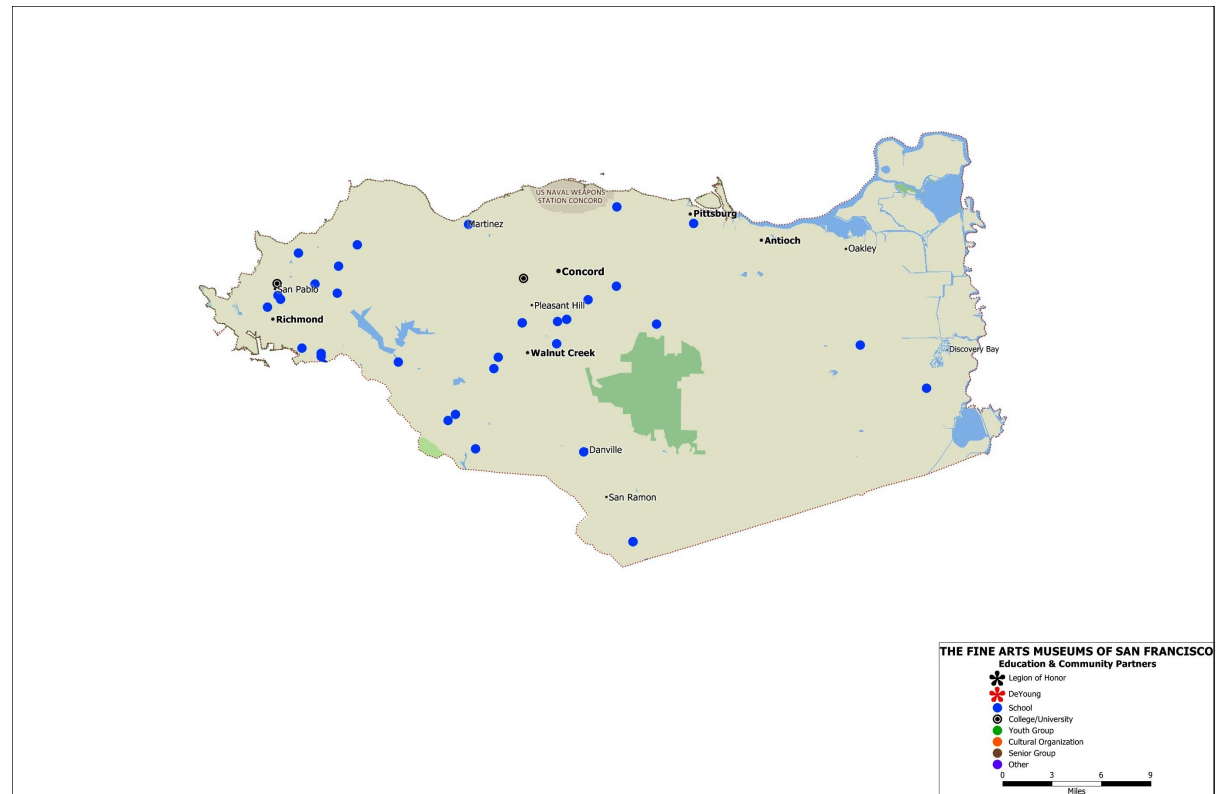

Fine Arts Museums of San Francisco: Partnerships in Contra Costa County, California

FAMSF's partnerships in Contra Costa County, California extend to over 30 organizations. These are:

Colleges and Universities

Contra Costa College
Diablo Valley College

Ygnacio Valley High School
Yuba Gardens Middle School

Schools

Alice Fong Yu Elementary
Argonne Elementary
Bay Area Homeschoolers
Creative Arts Magnet
De La Salle Elementary
Diablo View Middle School
Dougherty Valley High School
Ecole Bilingue
Gateway High School
Golden Oak Montessori Charter School
Harding School
Hillcrest Middle School
Laguna Creek High School
Manteca High School
Manzanita Charter School
Menlo School
North Oakland Community
Ocean Shore
Reno High School
Robertson Intermediate School
Spring Valley Elementary
Stevenson School
Saint Felicitas Catholic School
Saint Giles International School
Saint Helena High School
The Harker School
Ygnacio Valley Christian School