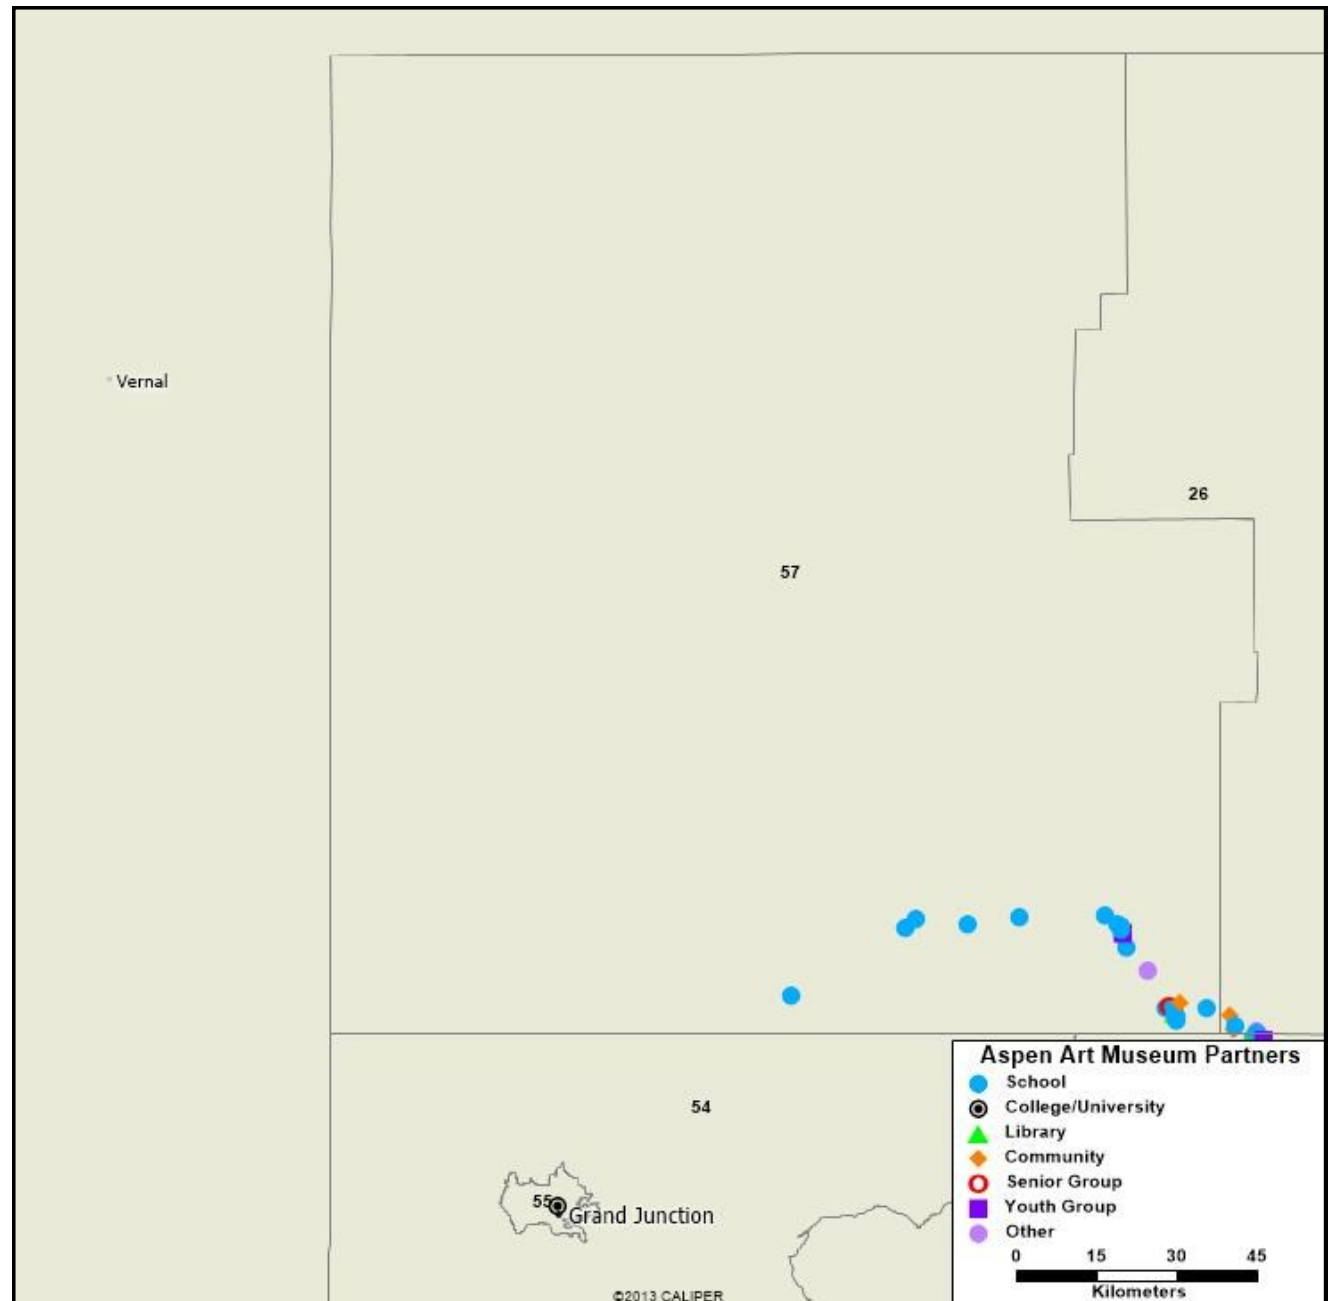

ORGANIZATIONS SERVED IN COLORADO HOUSE DISTRICT 57

Bea Underwood Elementary
Bridges High School
Cactus Valley Elementary School
Carbondale Community School
Carbondale Council on Arts and Humanities
Carbondale Library
Carbondale Middle School
Columbine Christian School
Crystal River Elementary
Glenwood Springs Elementary School
Glenwood Springs High School
Glenwood Springs Middle School
Habitat for Humanity, Roaring Fork Valley
Heritage Park Senior Center
Powers Art Center
Rifle High School
Roaring Fork High School
Ross Montessori School
Sopris Elementary School
The Garden School
Waldorf School on the Roaring Fork
Wamsley Elementary School
Yampah High School
Youth Recovery Center