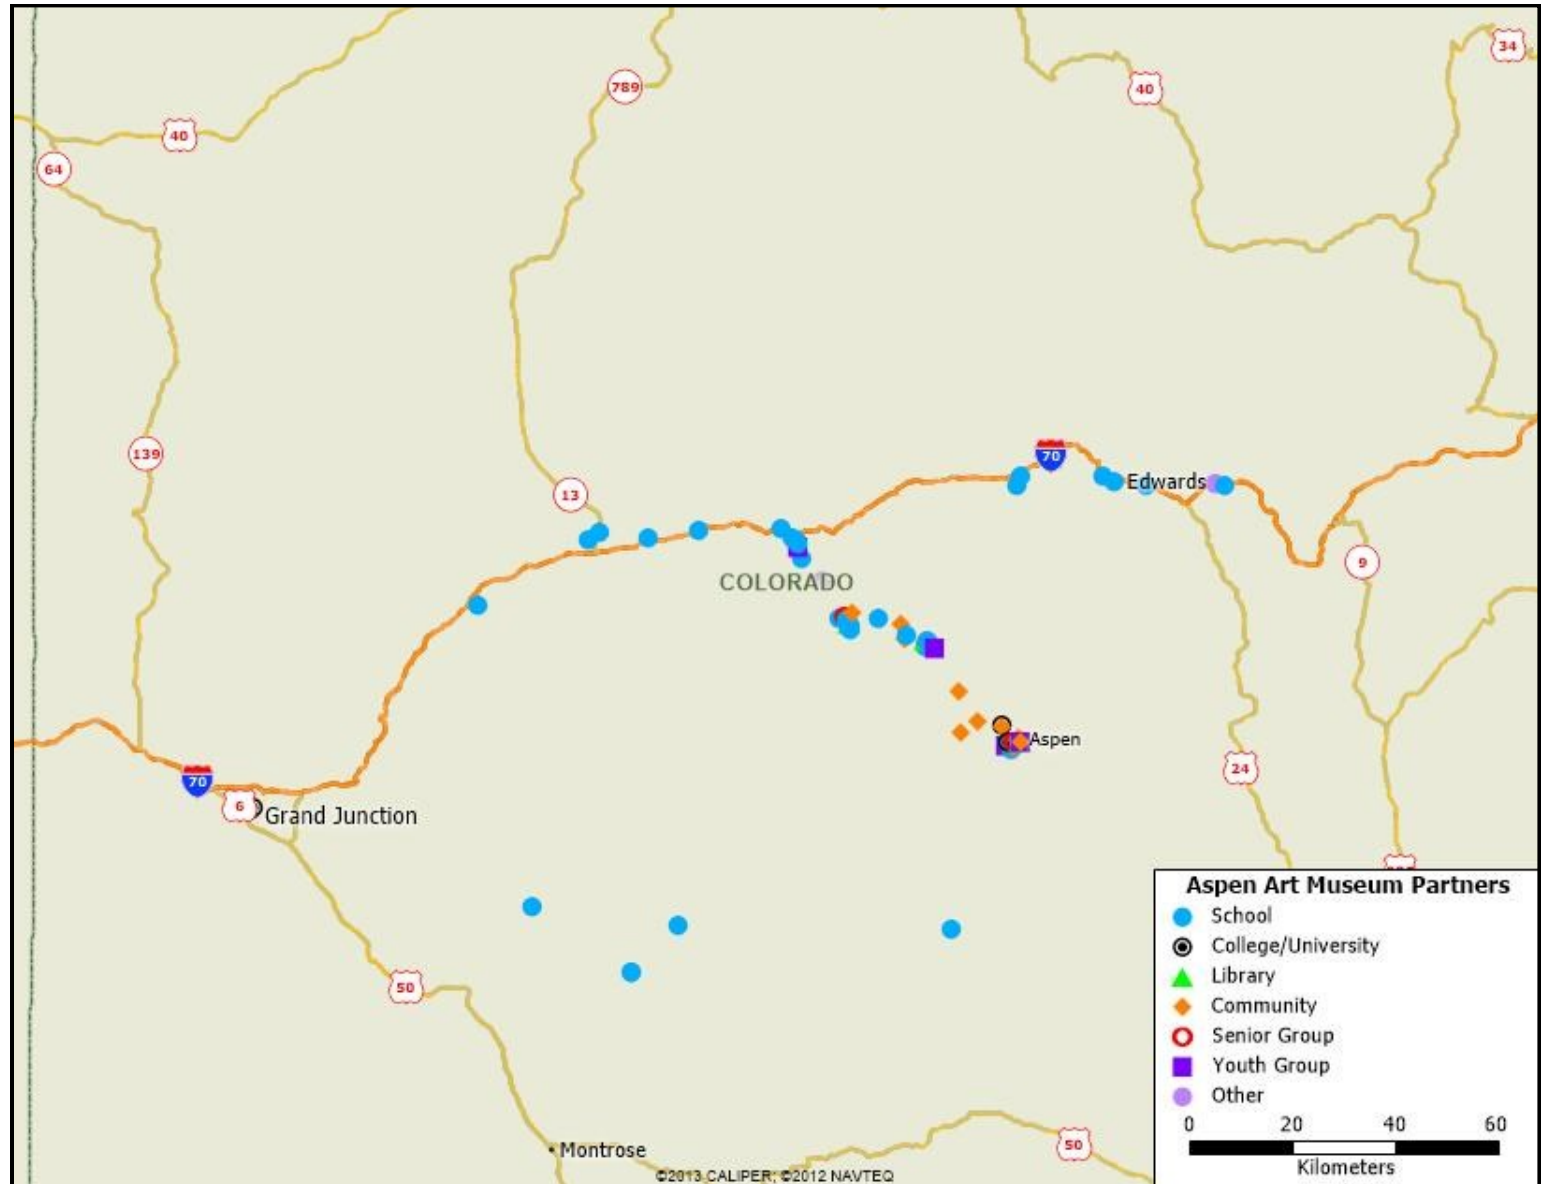

ASPEN ART MUSEUM
637 E Hyman Ave
Aspen, CO 81611

www.aspenartmuseum.org
970) 925-8050

Each symbol on the map represents an organization that used the educational services of the Aspen Art Museum in 2015.

Please see following pages for maps of various jurisdictions in Colorado.

ORGANIZATIONS IN ASPEN

Aspen Elementary School
Aspen Film
Aspen High School
Aspen Historical Society
Aspen Institute
Aspen Middle School
Aspen Music School and Festival
Aspen Public Radio
Aspen Yoga Society
Aspen Youth Center
Buddy Program
City of Aspen
Colorado Mountain College
Cottage Preschool
Early Learning Center
GrassRoots TV
Hope Center
Jazz Aspen Snowmass
Pitkin County Jail
Pitkin County Library
Pitkin County Senior Center
Rowland & Broughton Architecture
Shining Stars Foundation
Sister Cities Organization
Theatre Aspen
Western Slope College Fair

ORGANIZATIONS SERVED IN PITKIN COUNTY

Aspen Camp for the Deaf and Hard of Hearing
 Aspen Center for Environmental Studies
 Aspen Chamber Resort Association
 Aspen Country Day School
 Aspen Elementary School
 Aspen Film
 Aspen High School
 Aspen Historical Society
 Aspen Institute
 Aspen Middle School
 Aspen Music School and Festival
 Aspen Public Radio
 Aspen Skiing Company
 Aspen Yoga Society
 Aspen Youth Center
 Basalt High School
 Basalt Middle School
 Buddy Program
 City of Aspen
 Colorado Mountain College
 Cottage Preschool
 Early Learning Center
 GrassRoots TV
 Hope Center
 Jazz Aspen Snowmass
 Pitkin County Jail
 Pitkin County Library
 Pitkin County Senior Center
 Roaring Fork Club
 Rowland and Broughton Architecture
 Shining Stars Foundation
 Theatre Aspen
 Western Slope College Fair