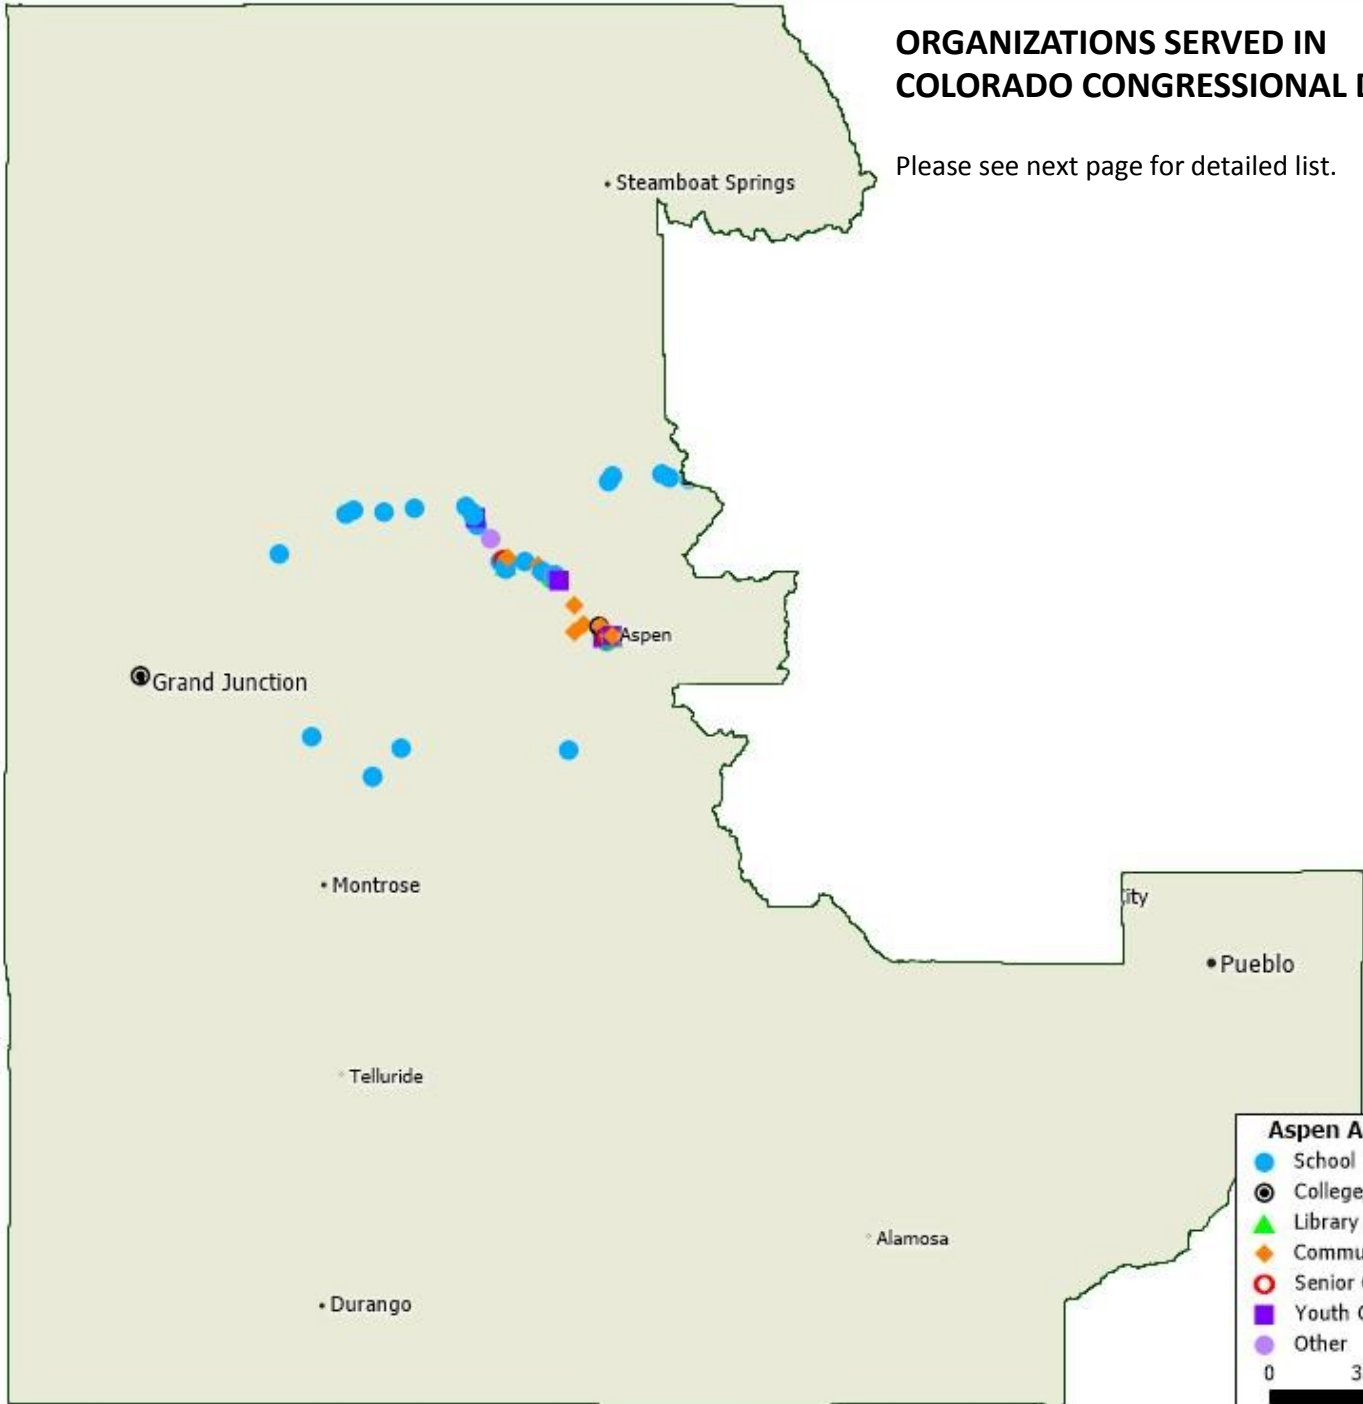

ORGANIZATIONS SERVED IN COLORADO CONGRESSIONAL DISTRICT 3

Please see next page for detailed list.