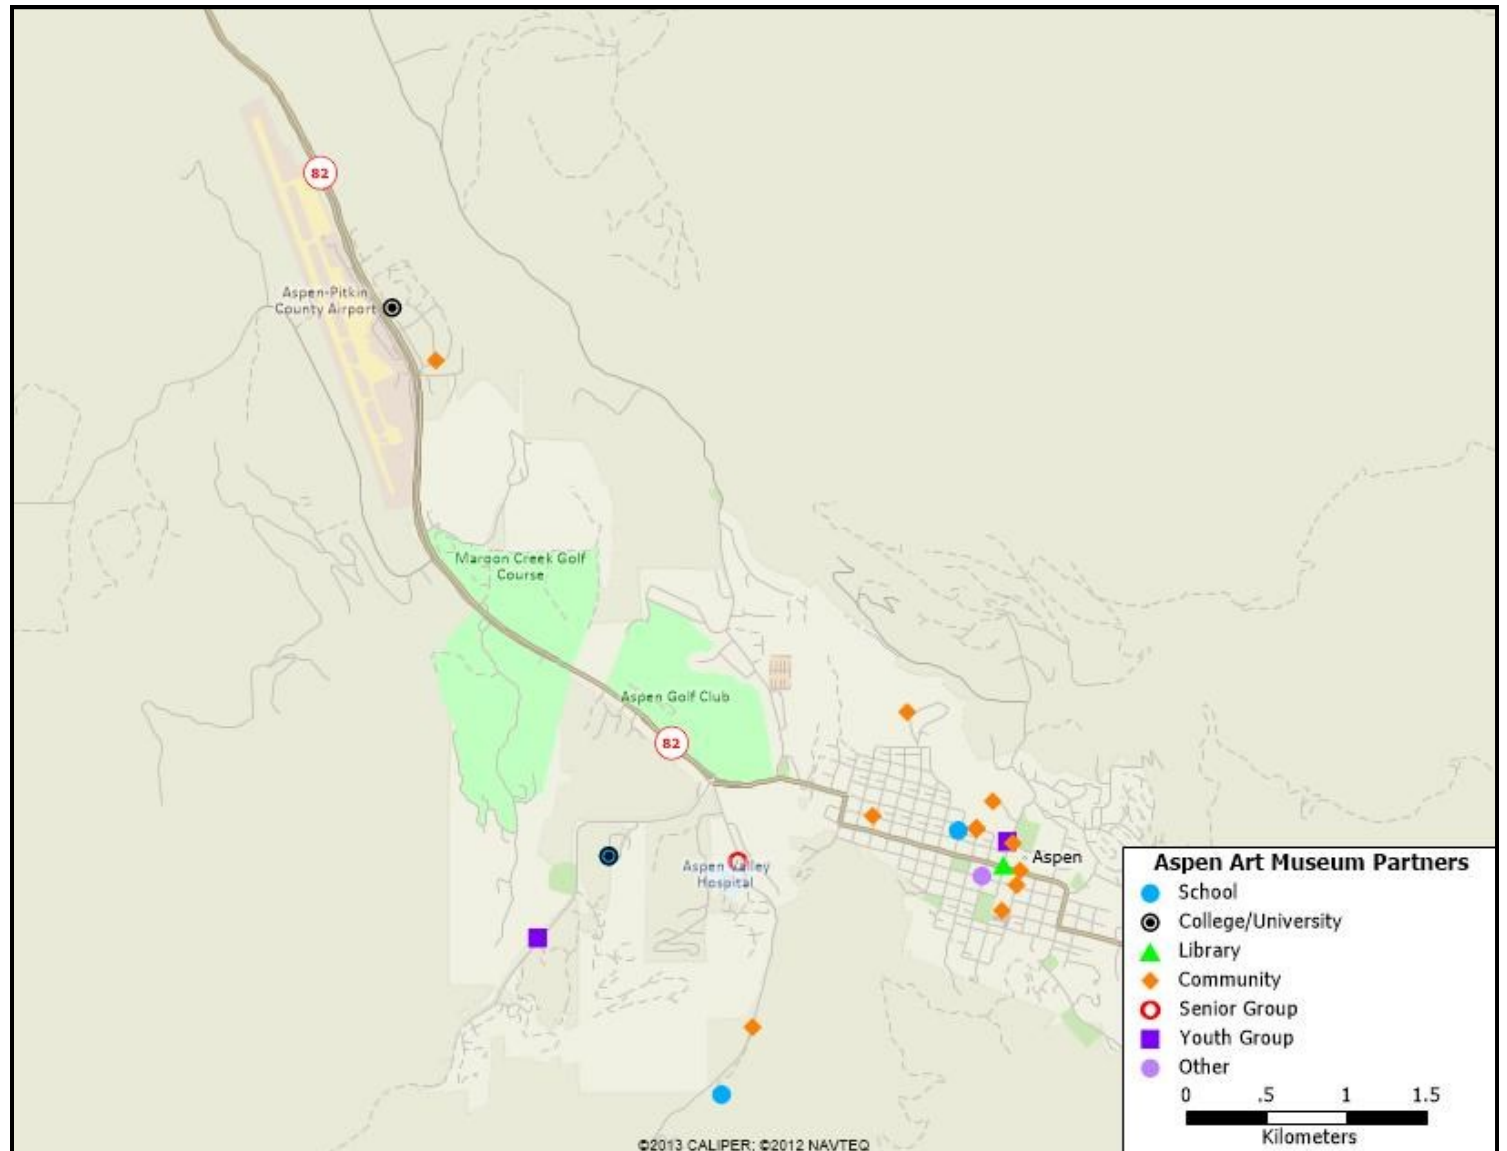

Please see following pages for maps of various jurisdictions in Colorado.

ORGANIZATIONS IN ASPEN

Aspen Elementary School
Aspen Film
Aspen High School
Aspen Historical Society
Aspen Institute
Aspen Middle School
Aspen Music School and Festival
Aspen Public Radio
Aspen Yoga Society
Aspen Youth Center
Buddy Program
City of Aspen
Colorado Mountain College
Cottage Preschool
Early Learning Center
GrassRoots TV
Hope Center
Jazz Aspen Snowmass
Pitkin County Jail
Pitkin County Library
Pitkin County Senior Center
Rowland & Broughton Architecture
Shining Stars Foundation
Sister Cities Organization
Theatre Aspen
Western Slope College Fair

ORGANIZATIONS SERVED IN PITKIN COUNTY

Aspen Camp for the Deaf and Hard of Hearing
 Aspen Center for Environmental Studies
 Aspen Chamber Resort Association
 Aspen Country Day School
 Aspen Elementary School
 Aspen Film
 Aspen High School
 Aspen Historical Society
 Aspen Institute
 Aspen Middle School
 Aspen Music School and Festival
 Aspen Public Radio
 Aspen Skiing Company
 Aspen Yoga Society
 Aspen Youth Center
 Basalt High School
 Basalt Middle School
 Buddy Program
 City of Aspen
 Colorado Mountain College
 Cottage Preschool
 Early Learning Center
 GrassRoots TV
 Hope Center
 Jazz Aspen Snowmass
 Pitkin County Jail
 Pitkin County Library
 Pitkin County Senior Center
 Roaring Fork Club
 Rowland and Broughton Architecture
 Shining Stars Foundation
 Theatre Aspen
 Western Slope College Fair