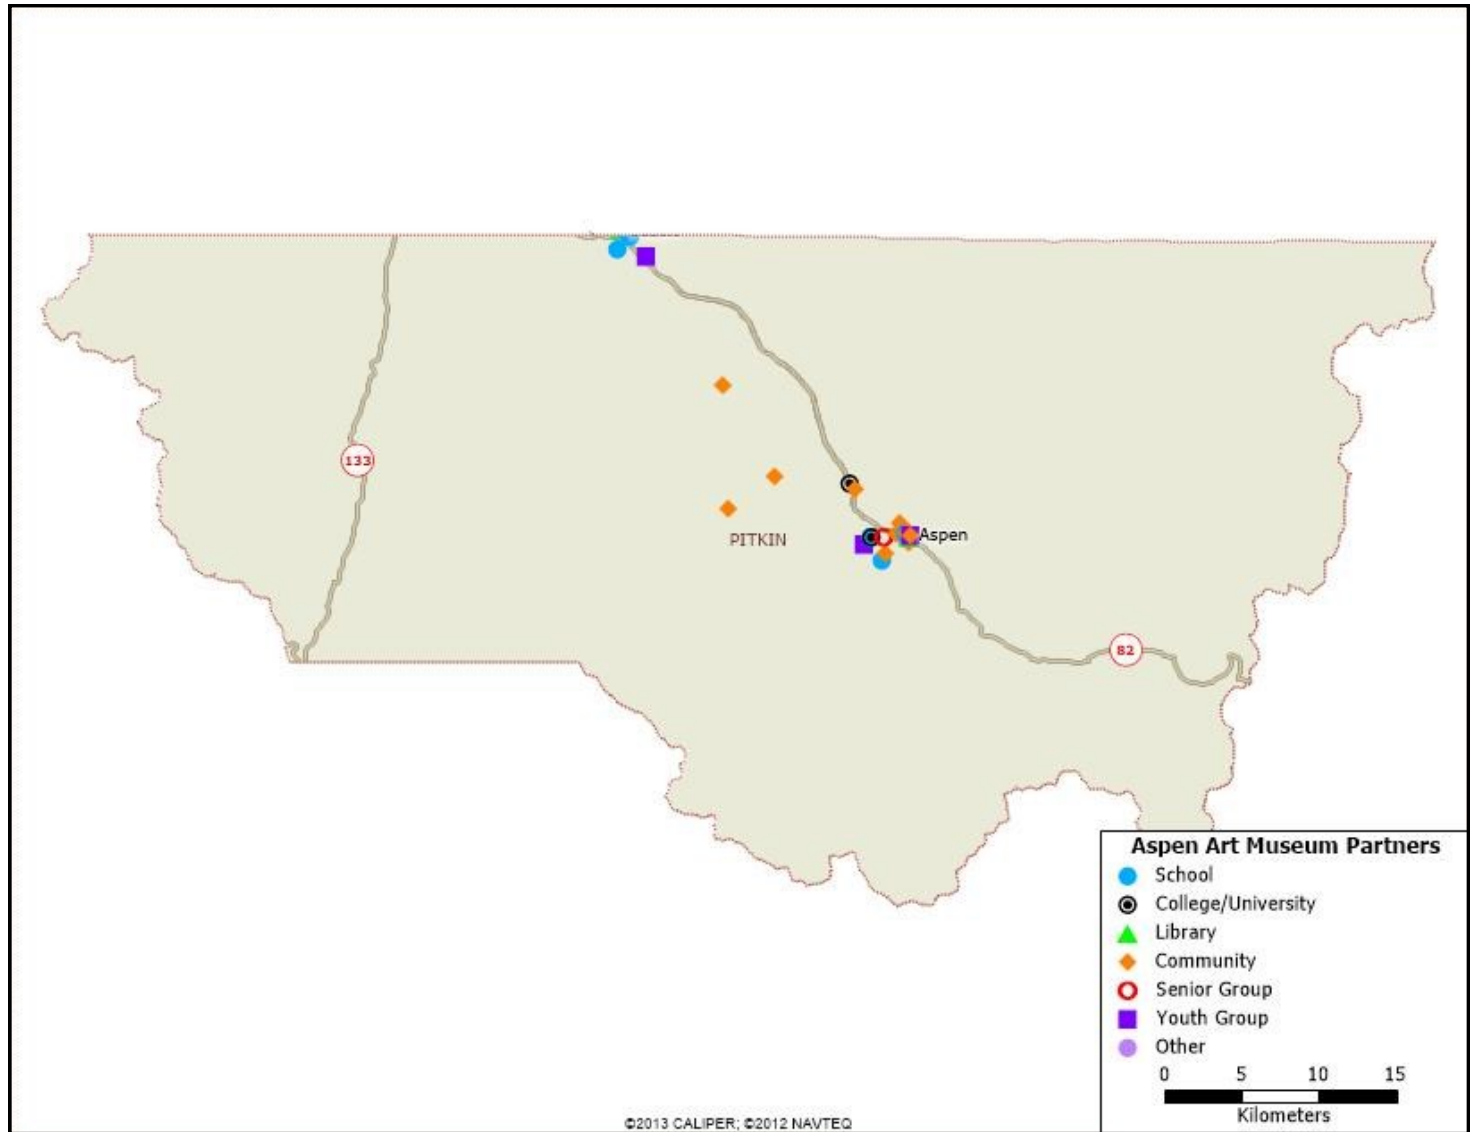

Please see following pages for maps of various jurisdictions in Colorado.

ORGANIZATIONS IN ASPEN

Aspen Elementary School
Aspen Film
Aspen High School
Aspen Historical Society
Aspen Institute
Aspen Middle School
Aspen Music School and Festival
Aspen Public Radio
Aspen Yoga Society
Aspen Youth Center
Buddy Program
City of Aspen
Colorado Mountain College
Cottage Preschool
Early Learning Center
GrassRoots TV
Hope Center
Jazz Aspen Snowmass
Pitkin County Jail
Pitkin County Library
Pitkin County Senior Center
Rowland & Broughton Architecture
Shining Stars Foundation
Sister Cities Organization
Theatre Aspen
Western Slope College Fair

ORGANIZATIONS SERVED IN PITKIN COUNTY

Aspen Camp for the Deaf and Hard of Hearing
 Aspen Center for Environmental Studies
 Aspen Chamber Resort Association
 Aspen Country Day School
 Aspen Elementary School
 Aspen Film
 Aspen High School
 Aspen Historical Society
 Aspen Institute
 Aspen Middle School
 Aspen Music School and Festival
 Aspen Public Radio
 Aspen Skiing Company
 Aspen Yoga Society
 Aspen Youth Center
 Basalt High School
 Basalt Middle School
 Buddy Program
 City of Aspen
 Colorado Mountain College
 Cottage Preschool
 Early Learning Center
 GrassRoots TV
 Hope Center
 Jazz Aspen Snowmass
 Pitkin County Jail
 Pitkin County Library
 Pitkin County Senior Center
 Roaring Fork Club
 Rowland and Broughton Architecture
 Shining Stars Foundation
 Theatre Aspen
 Western Slope College Fair