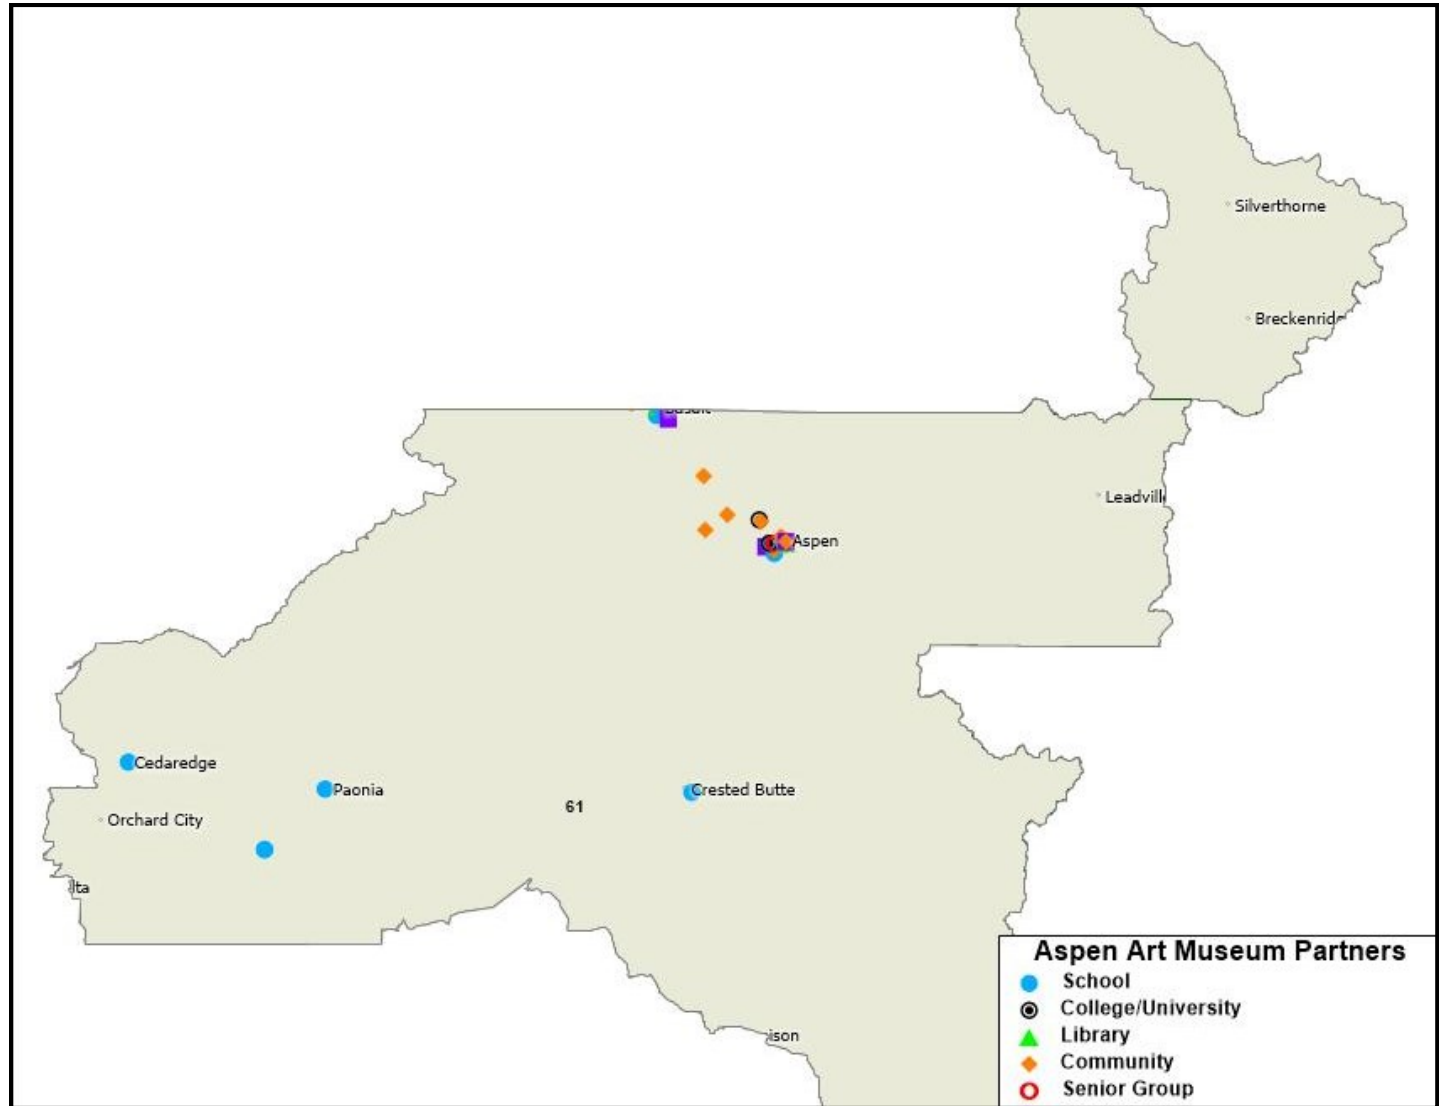

Please see following pages for maps of various jurisdictions in Colorado.

ORGANIZATIONS IN ASPEN

Aspen Elementary School
Aspen Film
Aspen High School
Aspen Historical Society
Aspen Institute
Aspen Middle School
Aspen Music School and Festival
Aspen Public Radio
Aspen Yoga Society
Aspen Youth Center
Buddy Program
City of Aspen
Colorado Mountain College
Cottage Preschool
Early Learning Center
GrassRoots TV
Hope Center
Jazz Aspen Snowmass
Pitkin County Jail
Pitkin County Library
Pitkin County Senior Center
Rowland & Broughton Architecture
Shining Stars Foundation
Sister Cities Organization
Theatre Aspen
Western Slope College Fair

Powers Art Center
 Rifle High School
 Roaring Fork High School
 Ross Montessori School
 Sopris Elementary School
 The Garden School
 Waldorf School on the Roaring Fork
 Wamsley Elementary School
 Yampah High School
 Youth Recovery Center

Aspen Art Museum Partners

- School
- ⊙ College/University
- ▲ Library
- ◆ Community
- Senior Group
- Youth Group
- Other

ORGANIZATIONS SERVED IN COLORADO HOUSE DISTRICT 61

Aspen Camp for the Deaf and Hard of Hearing
 Aspen Center for Environmental Studies
 Aspen Chamber Resort Association
 Aspen Country Day School
 Aspen Elementary School
 Aspen Film
 Aspen High School
 Aspen Historical Society
 Aspen Institute
 Aspen Middle School
 Aspen Music School and Festival
 Aspen Public Radio
 Aspen Skiing Company
 Aspen Yoga Society
 Aspen Youth Center
 Basalt High School
 Basalt Middle School
 Buddy Program
 Cedaredge Elementary
 City of Aspen
 Colorado Mountain College
 Cottage Preschool
 Crested Butte Community School
 Early Learning Center
 GrassRoots TV
 Hope Center
 Hotchkiss High School
 Jazz Aspen Snowmass
 North Fork Montessori @ Crawford
 Paonia Elementary
 Pitkin County Jail
 Pitkin County Library
 Pitkin County Senior Center
 Roaring Fork Club
 Rowland and Broughton Architecture
 Shining Stars Foundation
 Theatre Aspen
 Western Slope College Fair