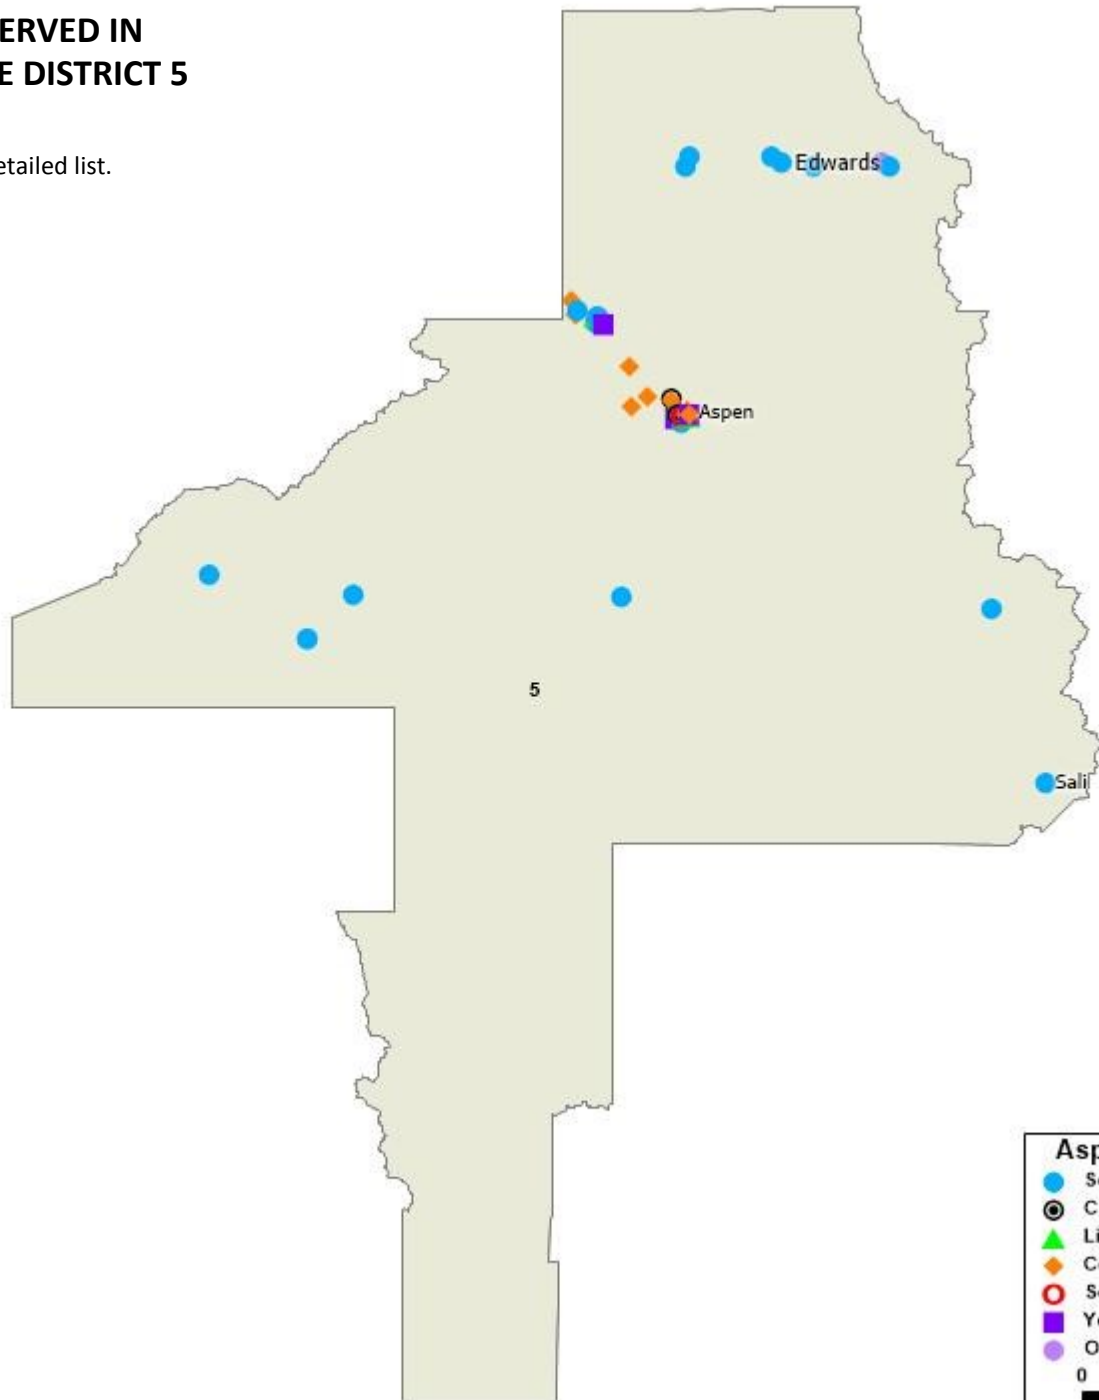

ORGANIZATIONS SERVED IN COLORADO SENATE DISTRICT 5

Please see next page for detailed list.