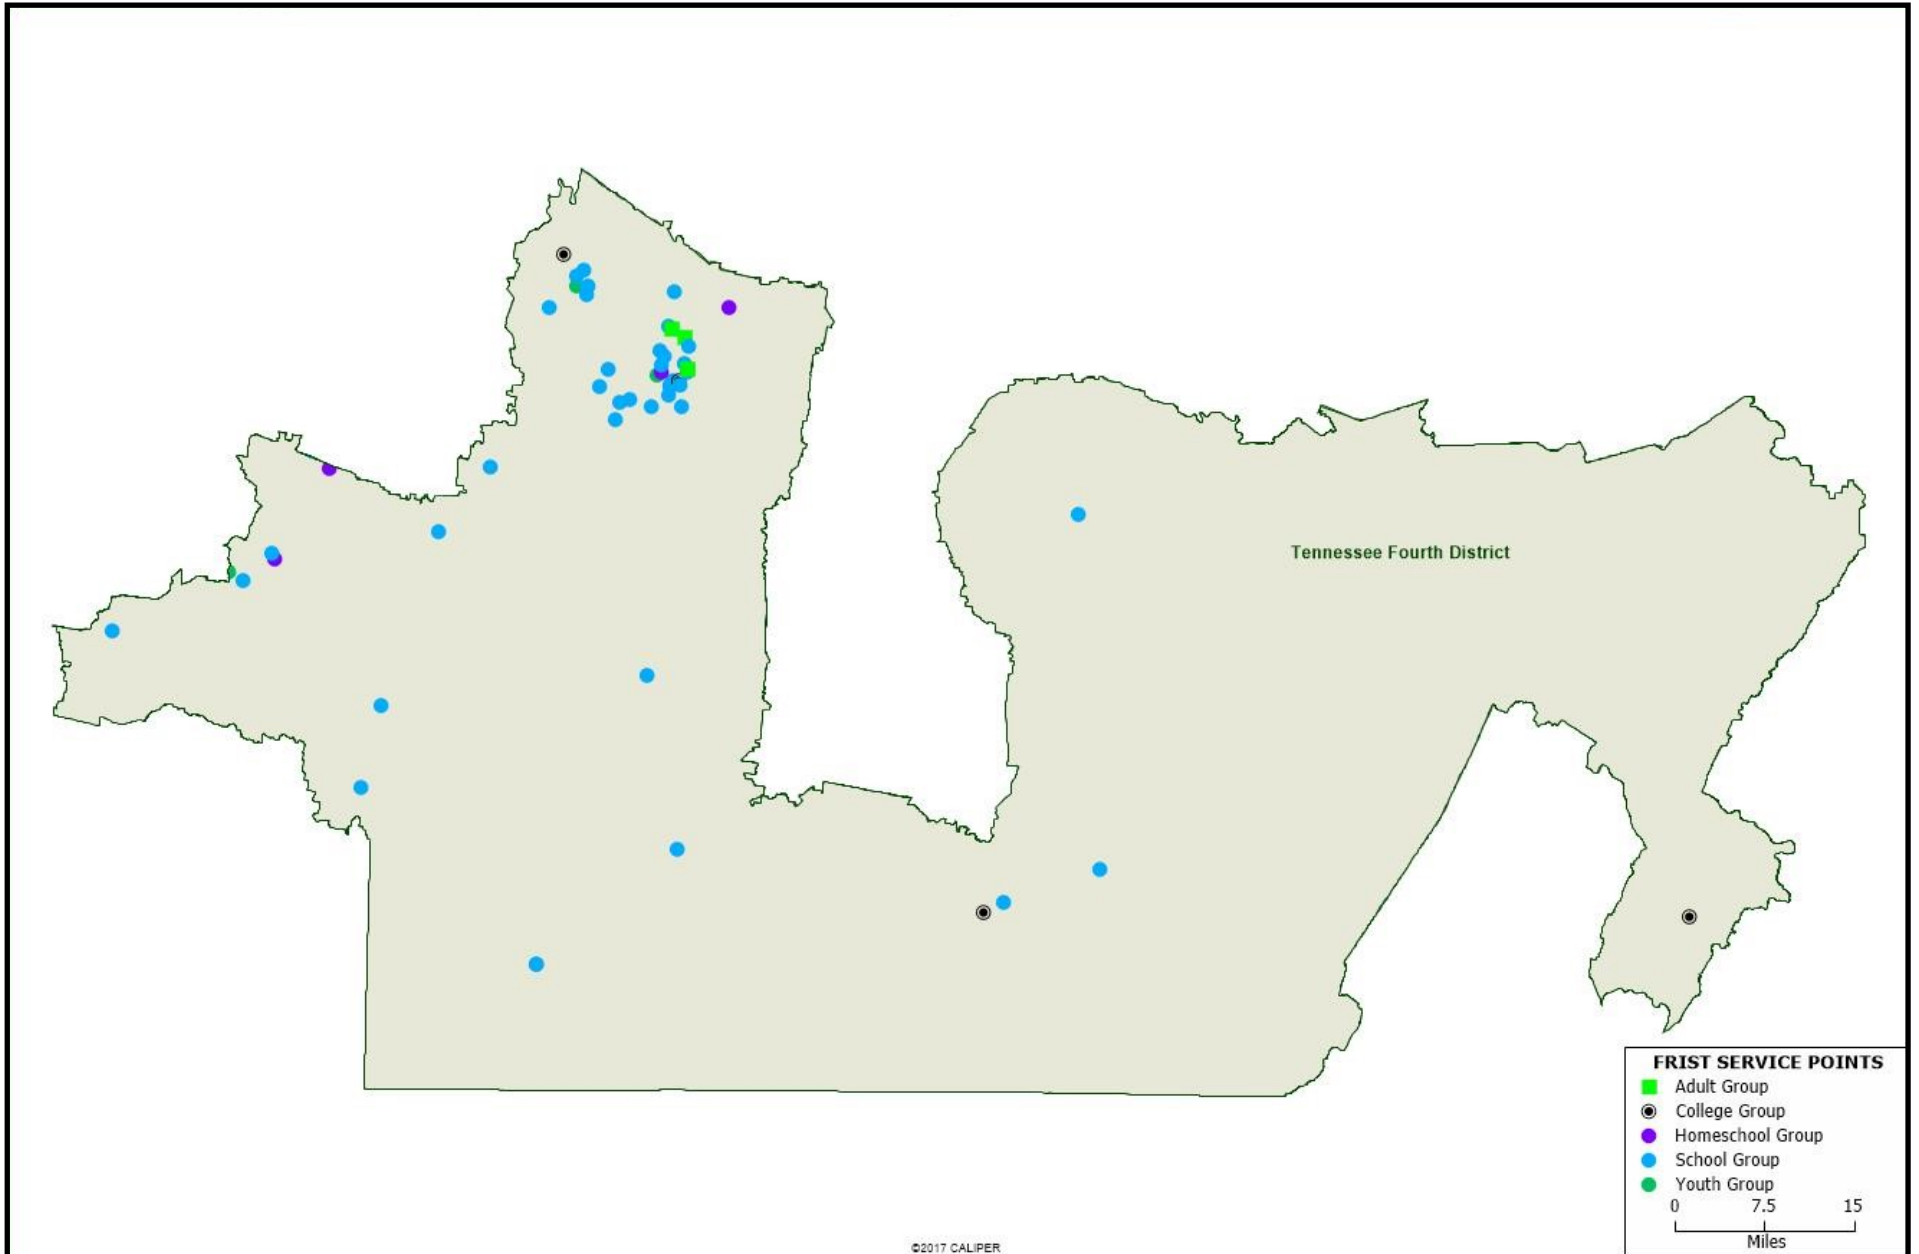

DISTRICT 35

Bellevue Family YMCA
FiftyForward J.L. Turner LLC
Top Teens of America

The Frist served 53 organizations in Tennessee's 4th Congressional District in 2018. See next page for list

ORGANIZATIONS IN THE 4TH CONGRESSIONAL DISTRICT SERVED BY THE FRIST IN 2018