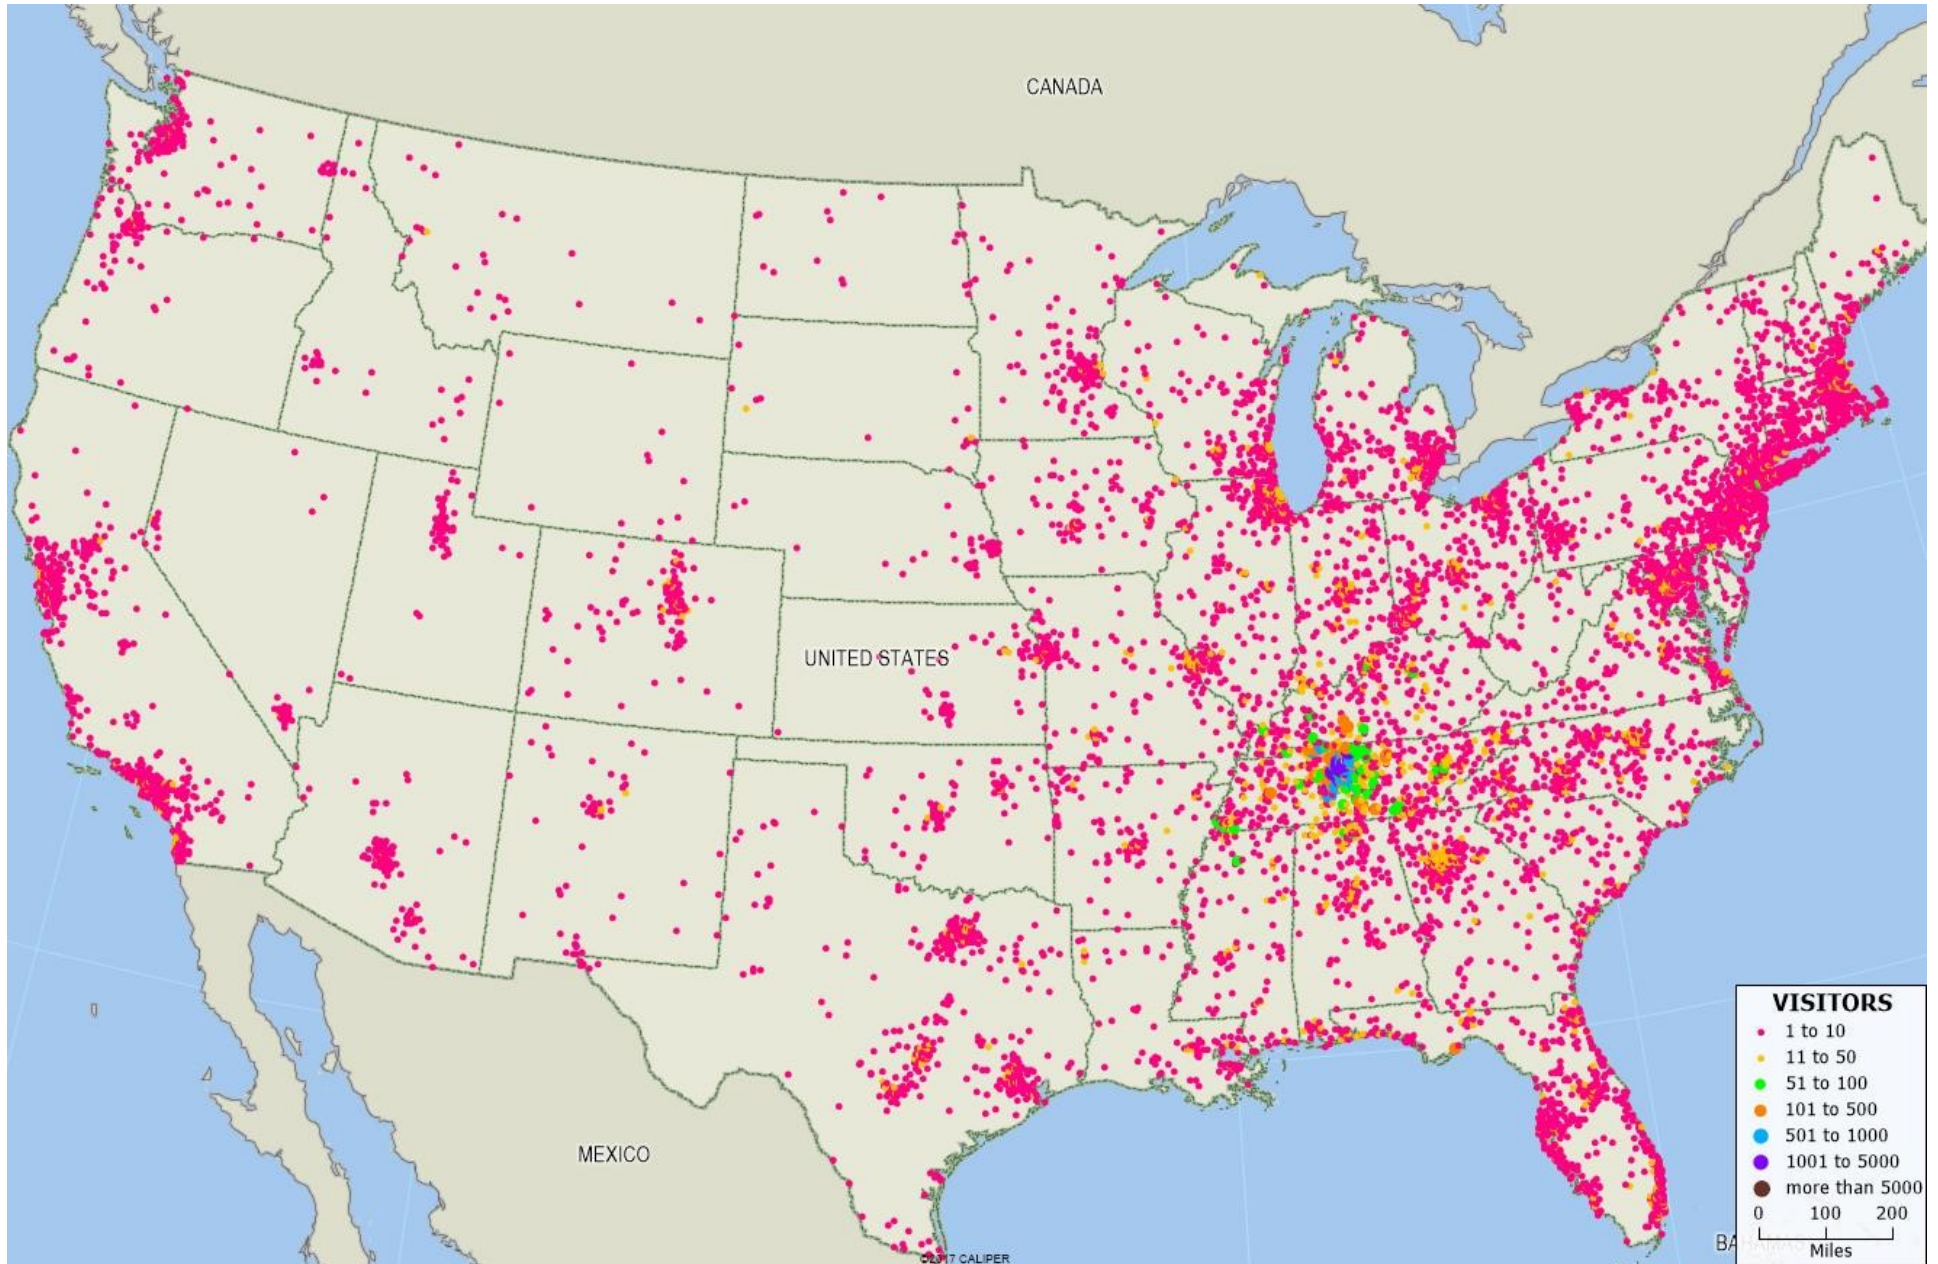

The Frist Art Museum did business with 341 separate vendors in Davidson County last year, spending nearly \$4.8 million, as shown on the map below.

The Frist Art Museum received visitors in 2018 from all 50 states as well as more than 30 foreign countries.

Approximately 3/4 of the Frist's visitors come from Tennessee.

FRIST ART MUSEUM:

Education and Outreach Programs in 2018

The Frist's education and engagement programs are designed to engage the visitor with art, inspire creativity, and increase understanding of the visual arts. The educational programs and resources offered on-site and off-site to visitors of all ages include the following: