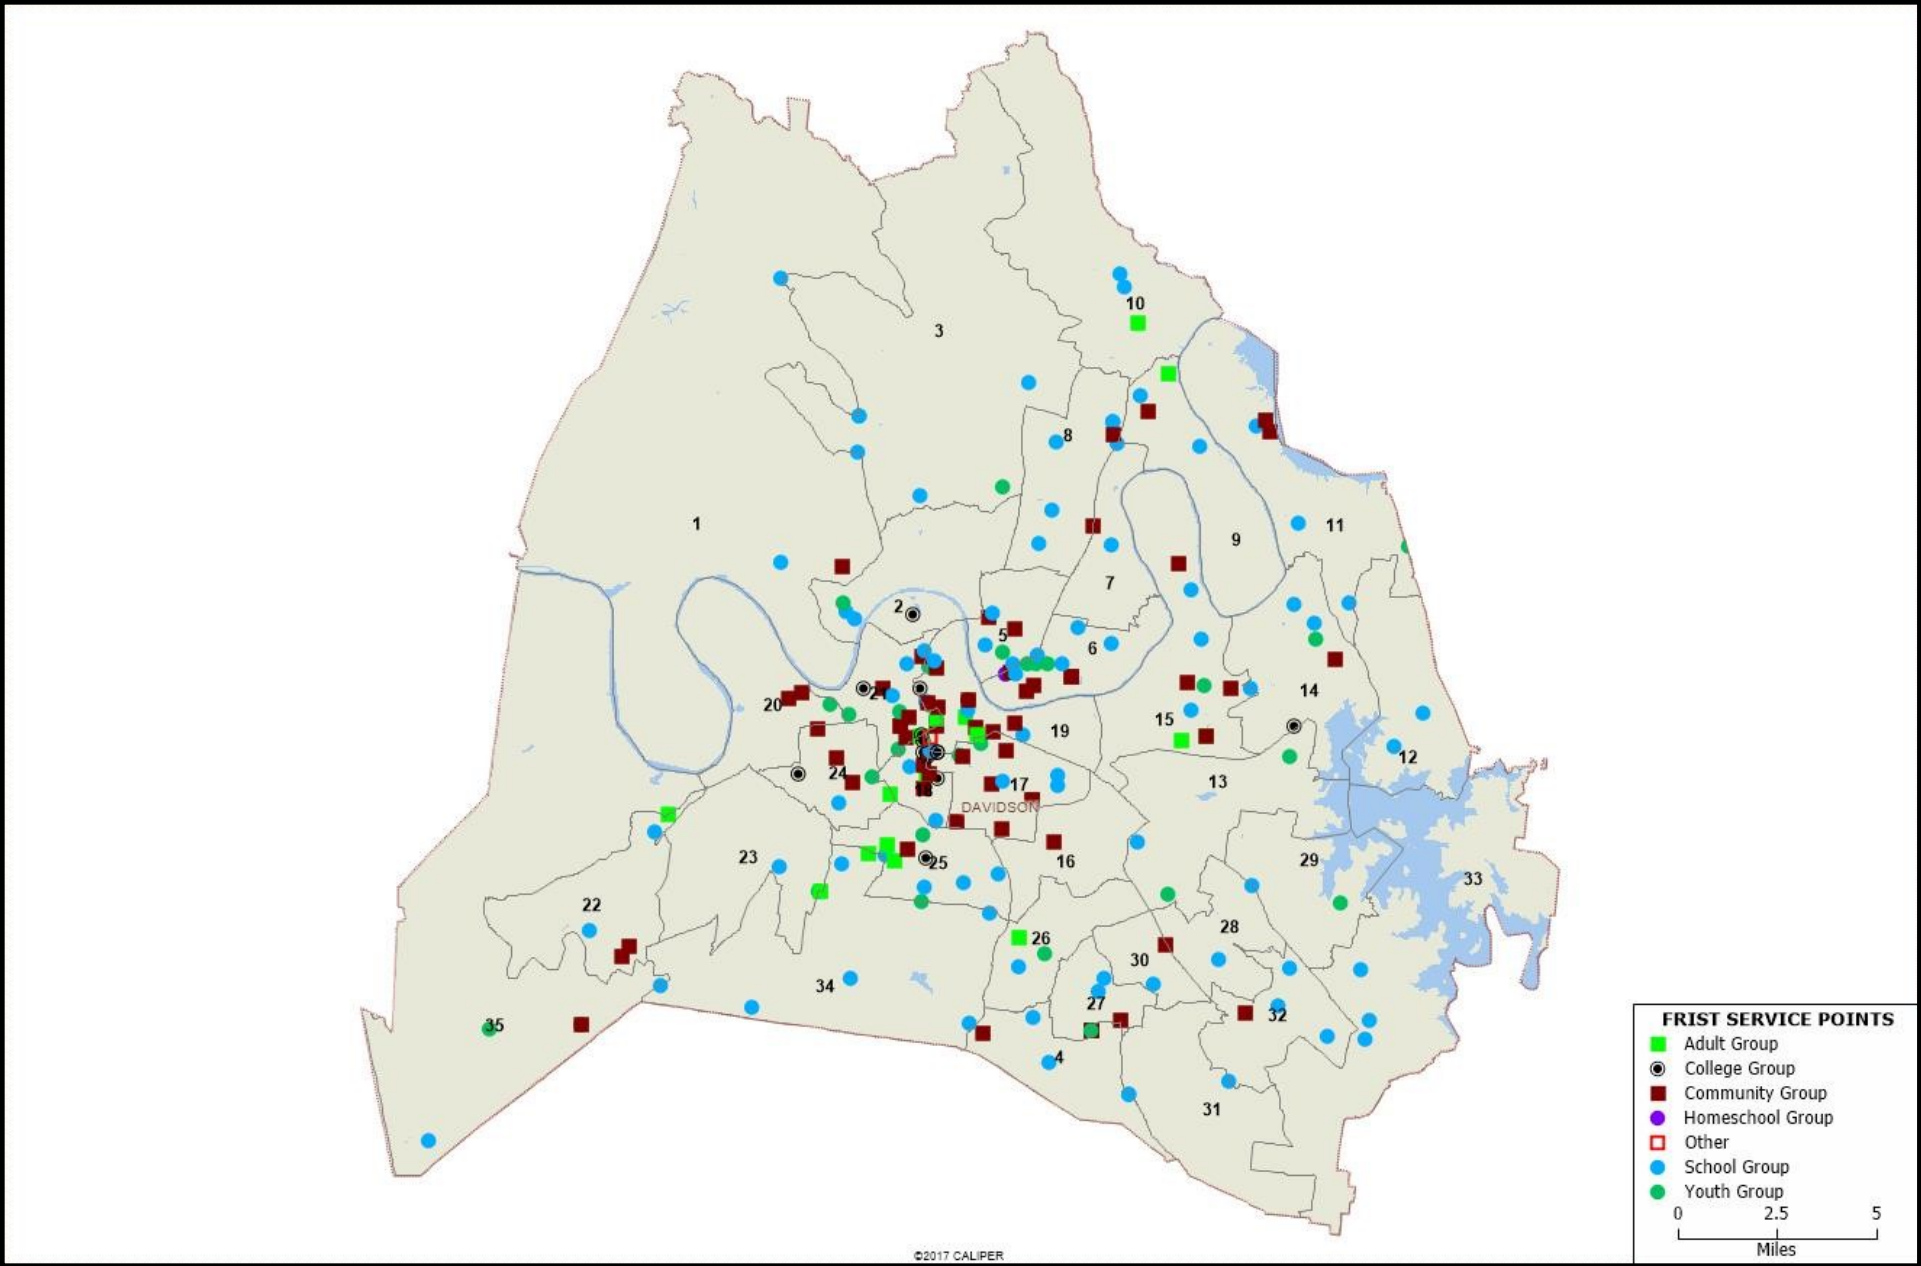

FRIST ART MUSEUM: 2018 SERVICE POINTS IN DAVIDSON COUNTY, BY METRO COUNCIL DISTRICT.

Please see following pages for list.