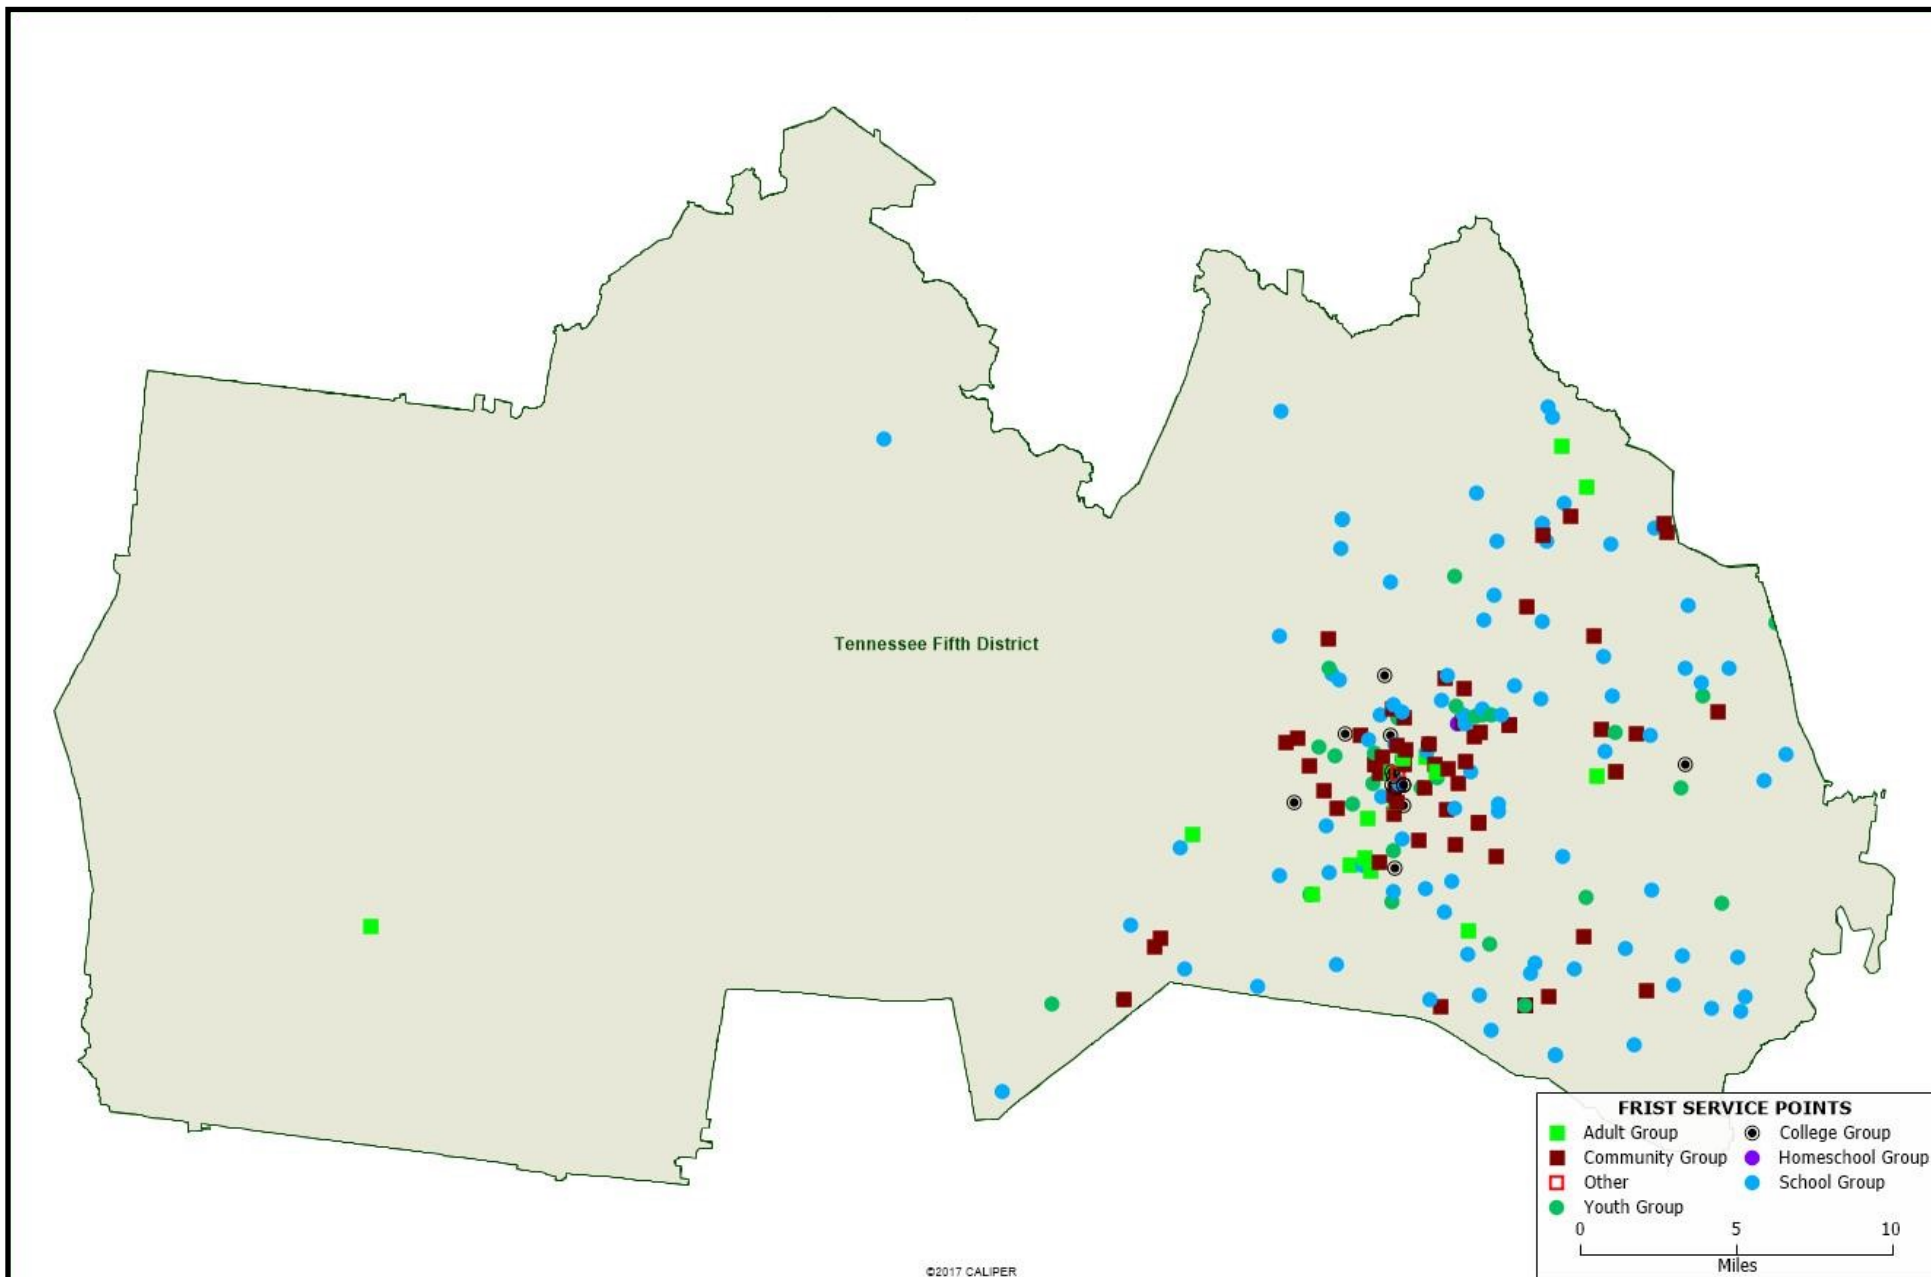

The Frist served 209 organizations in Tennessee's 5th Congressional District in 2018.
Please see following pages for list.