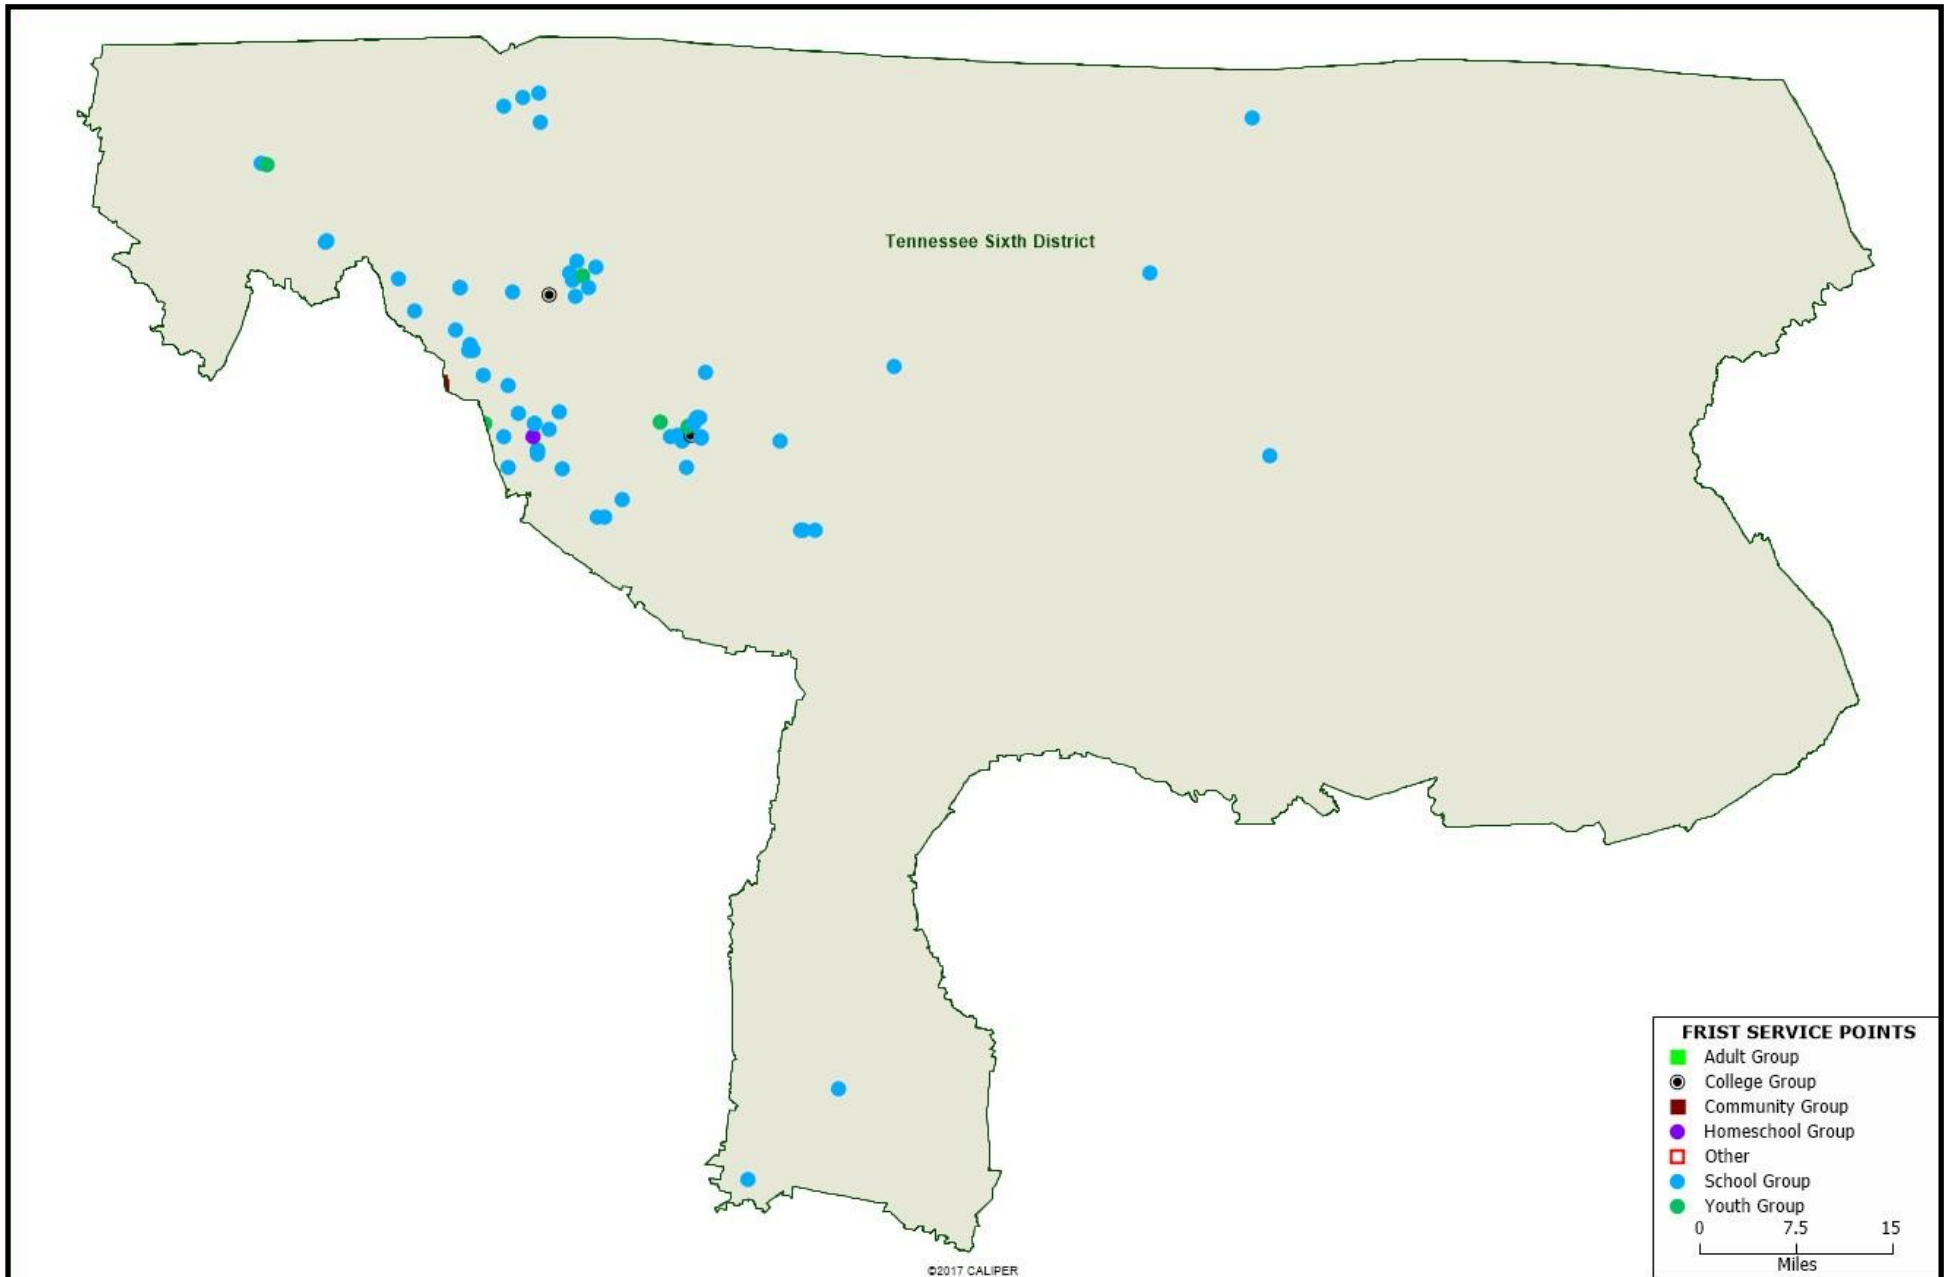

OTHER

Community Based Transition Program

The Frist served 67 organizations in Tennessee's 6th Congressional District in 2018.
Please see following page for list.

FRIST ART MUSEUM: ORGANIZATIONS SERVED IN THE 7TH CONGRESSIONAL DISTRICT IN 2018.