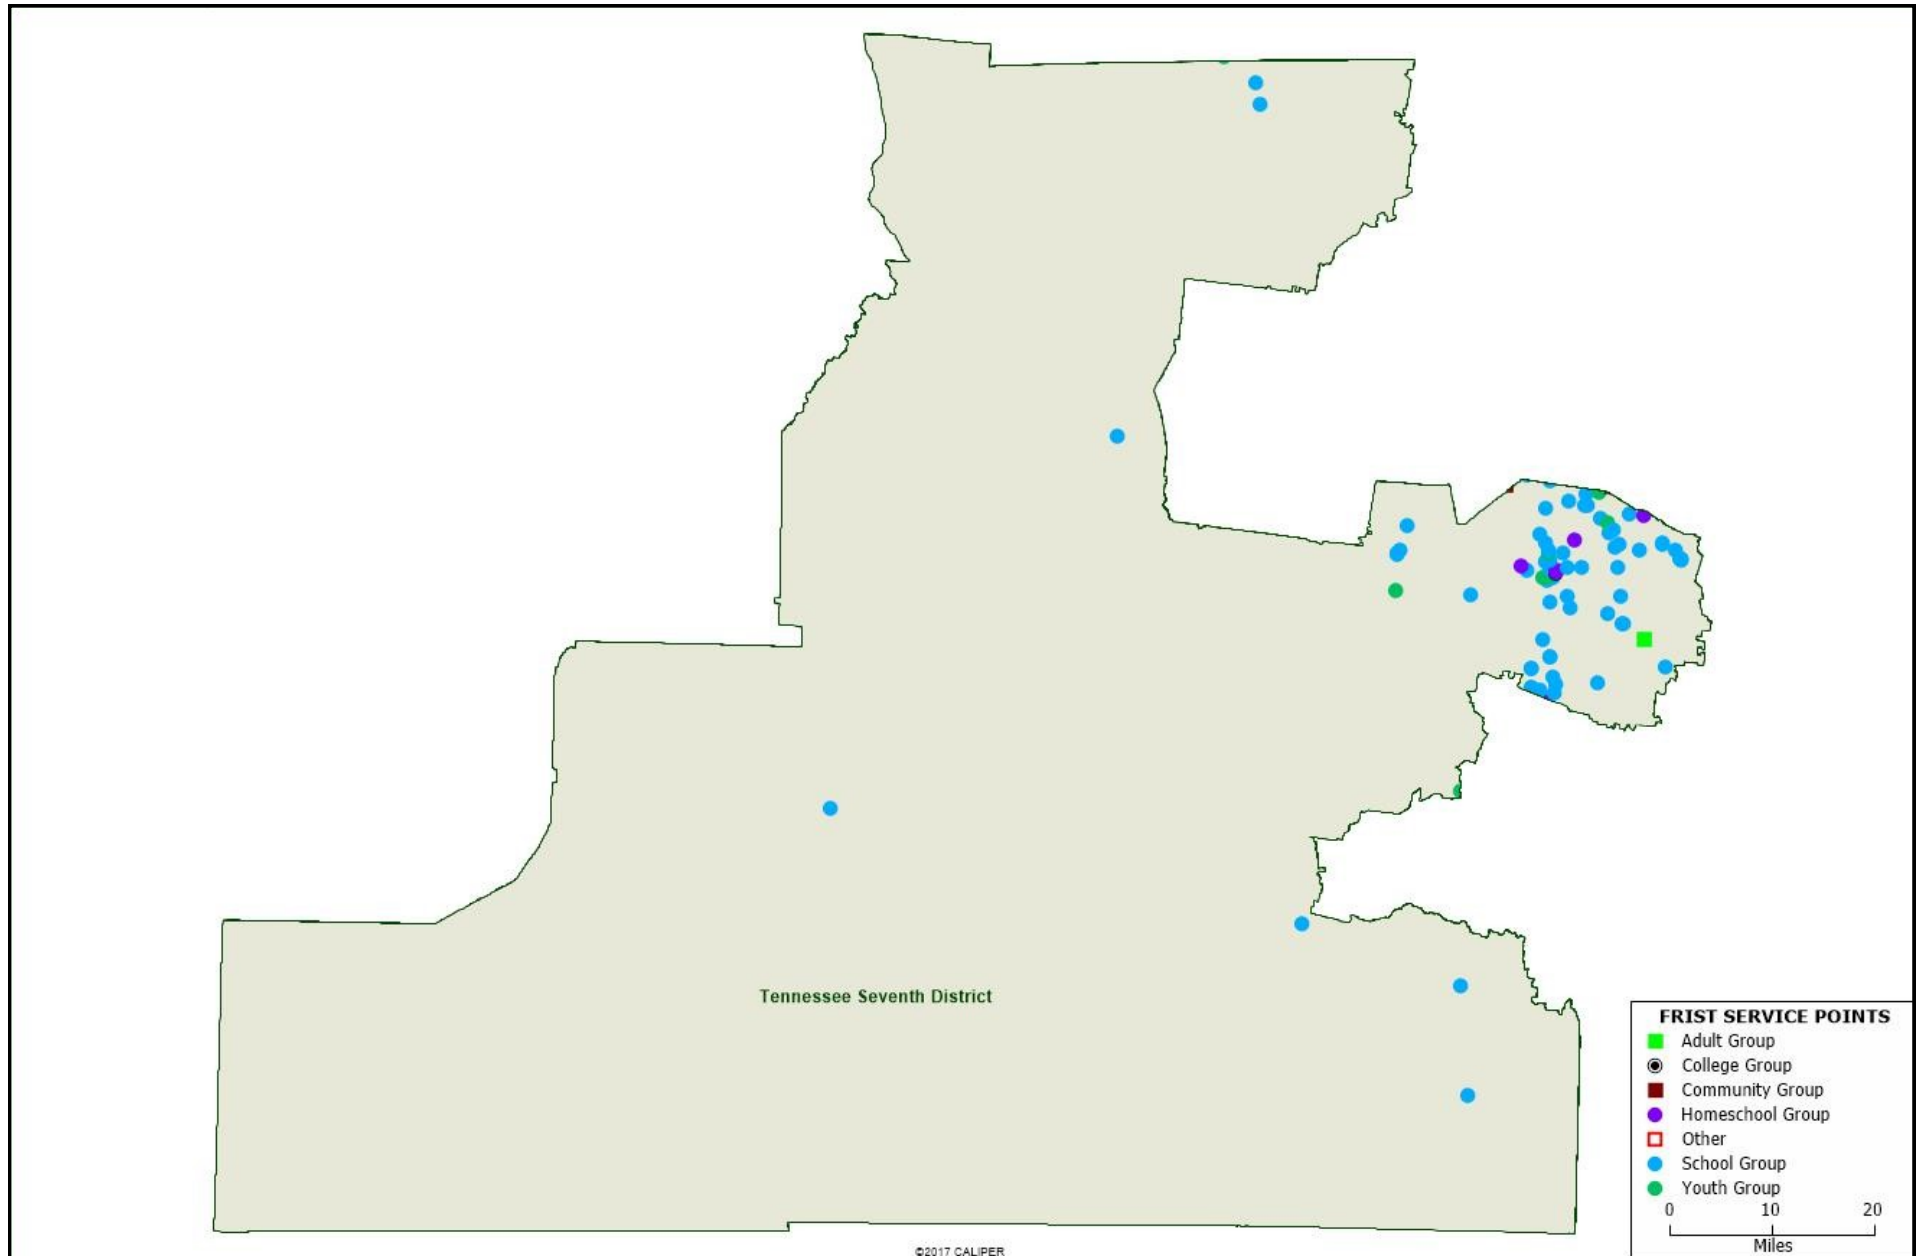

The Frist served 77 organizations in Tennessee's 7th Congressional District in 2018.
Please see following pages for list.