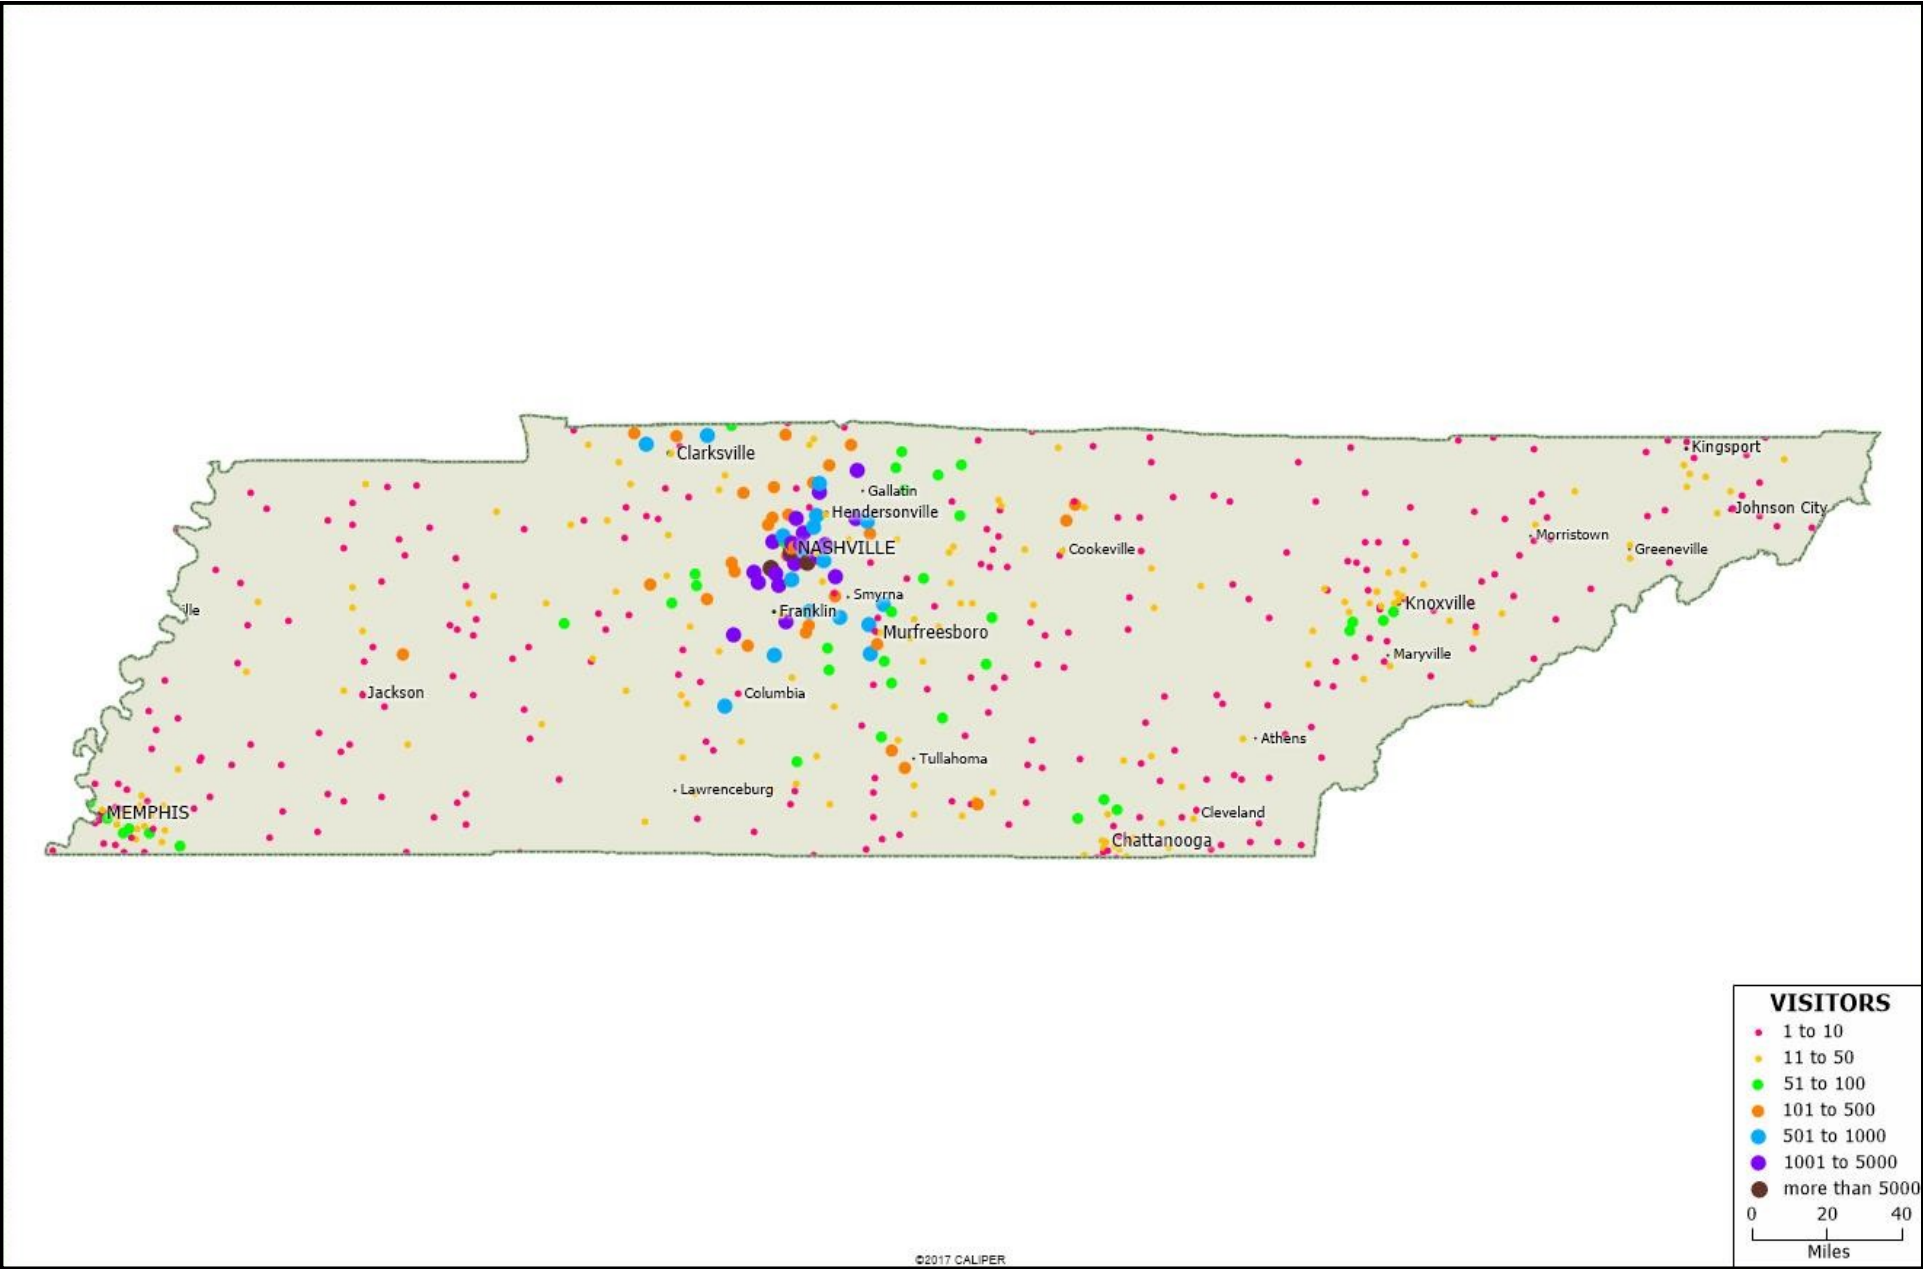

The Frist Art Museum did business with 341 separate vendors in Davidson County last year, spending nearly \$4.8 million, as shown on the map below.

The Frist Art Museum received visitors in 2018 from all 50 states as well as more than 30 foreign countries.

Approximately 3/4 of the Frist's visitors come from Tennessee.

FRIST ART MUSEUM:

Education and Outreach Programs in 2018

The Frist's education and engagement programs are designed to engage the visitor with art, inspire creativity, and increase understanding of the visual arts. The educational programs and resources offered on-site and off-site to visitors of all ages include the following: