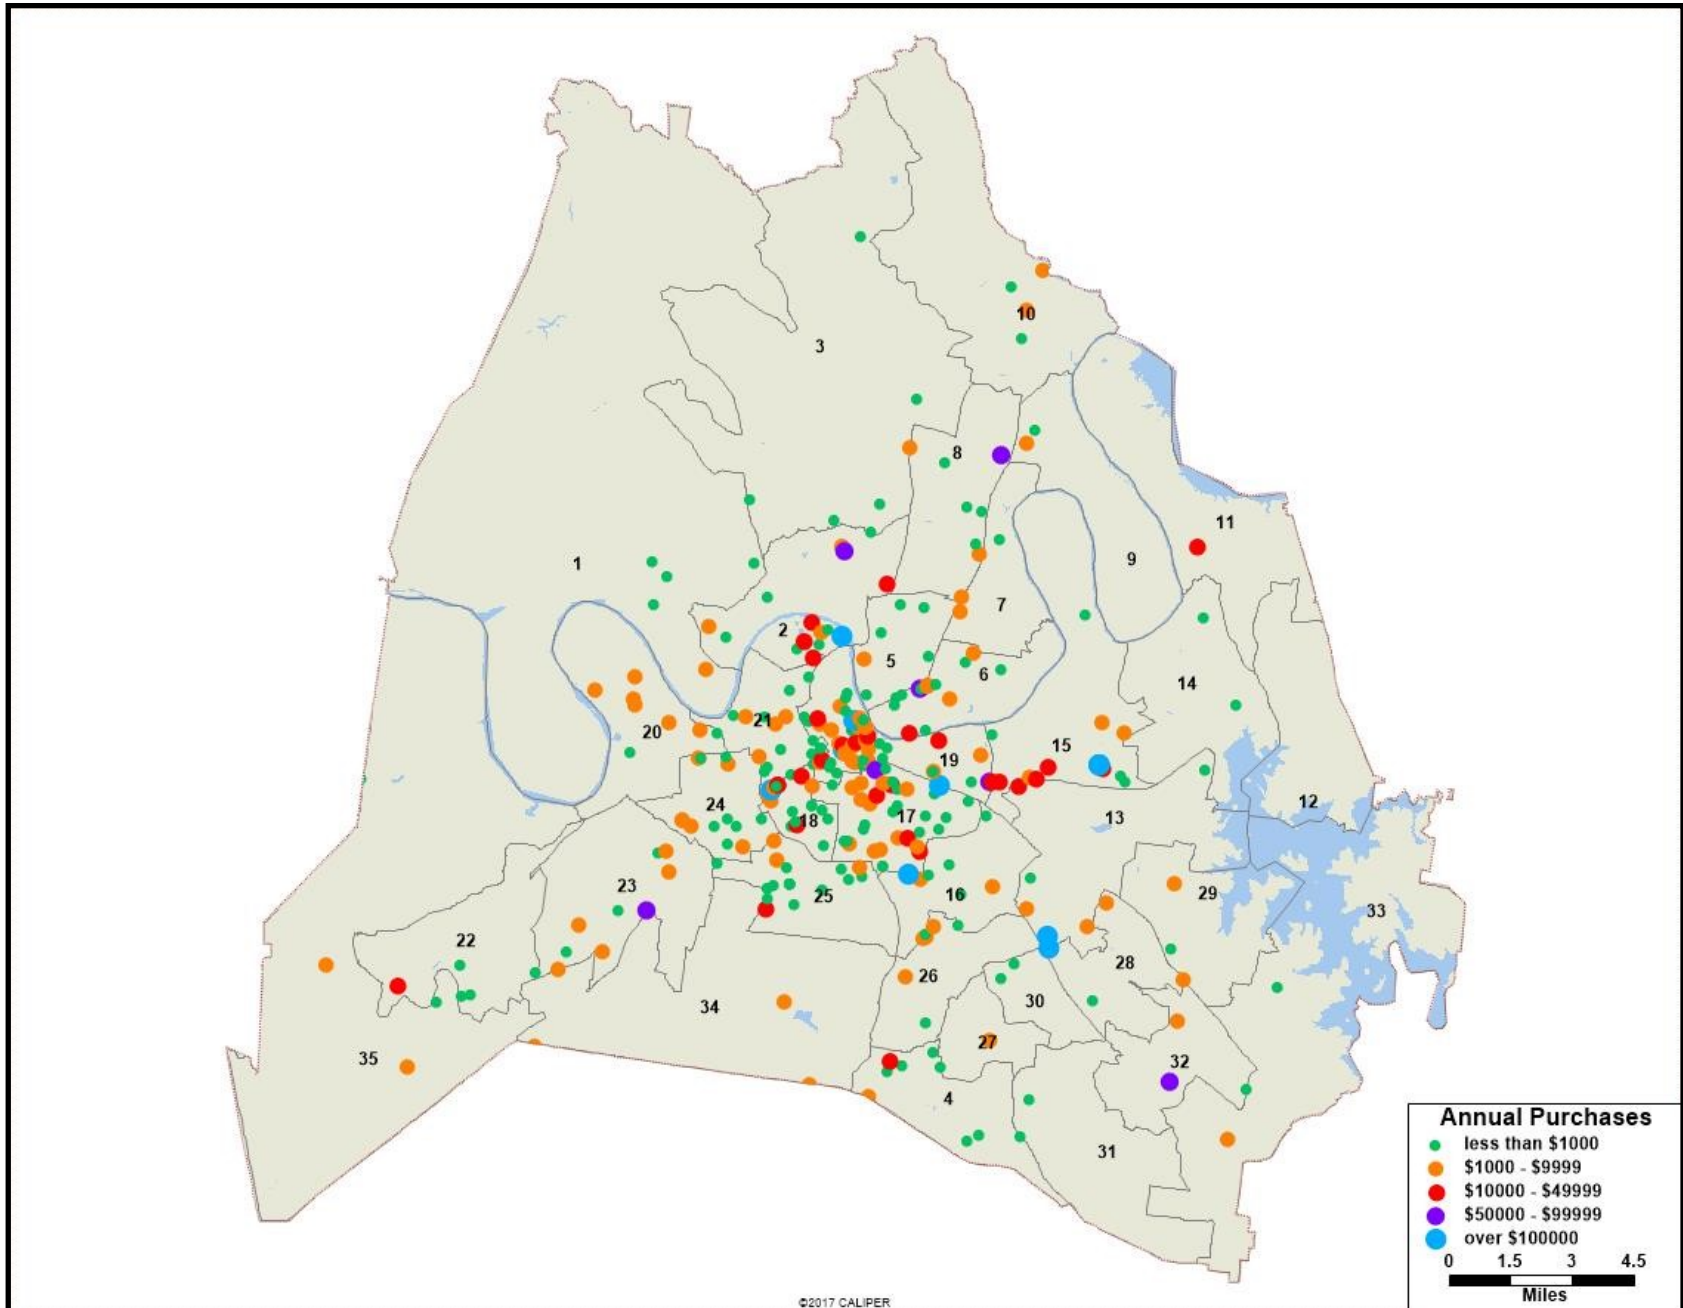

The Frist Art Museum did business with 341 separate vendors in Davidson County last year, spending nearly \$4.8 million, as shown on the map below.

The Frist Art Museum received visitors in 2018 from all 50 states as well as more than 30 foreign countries.