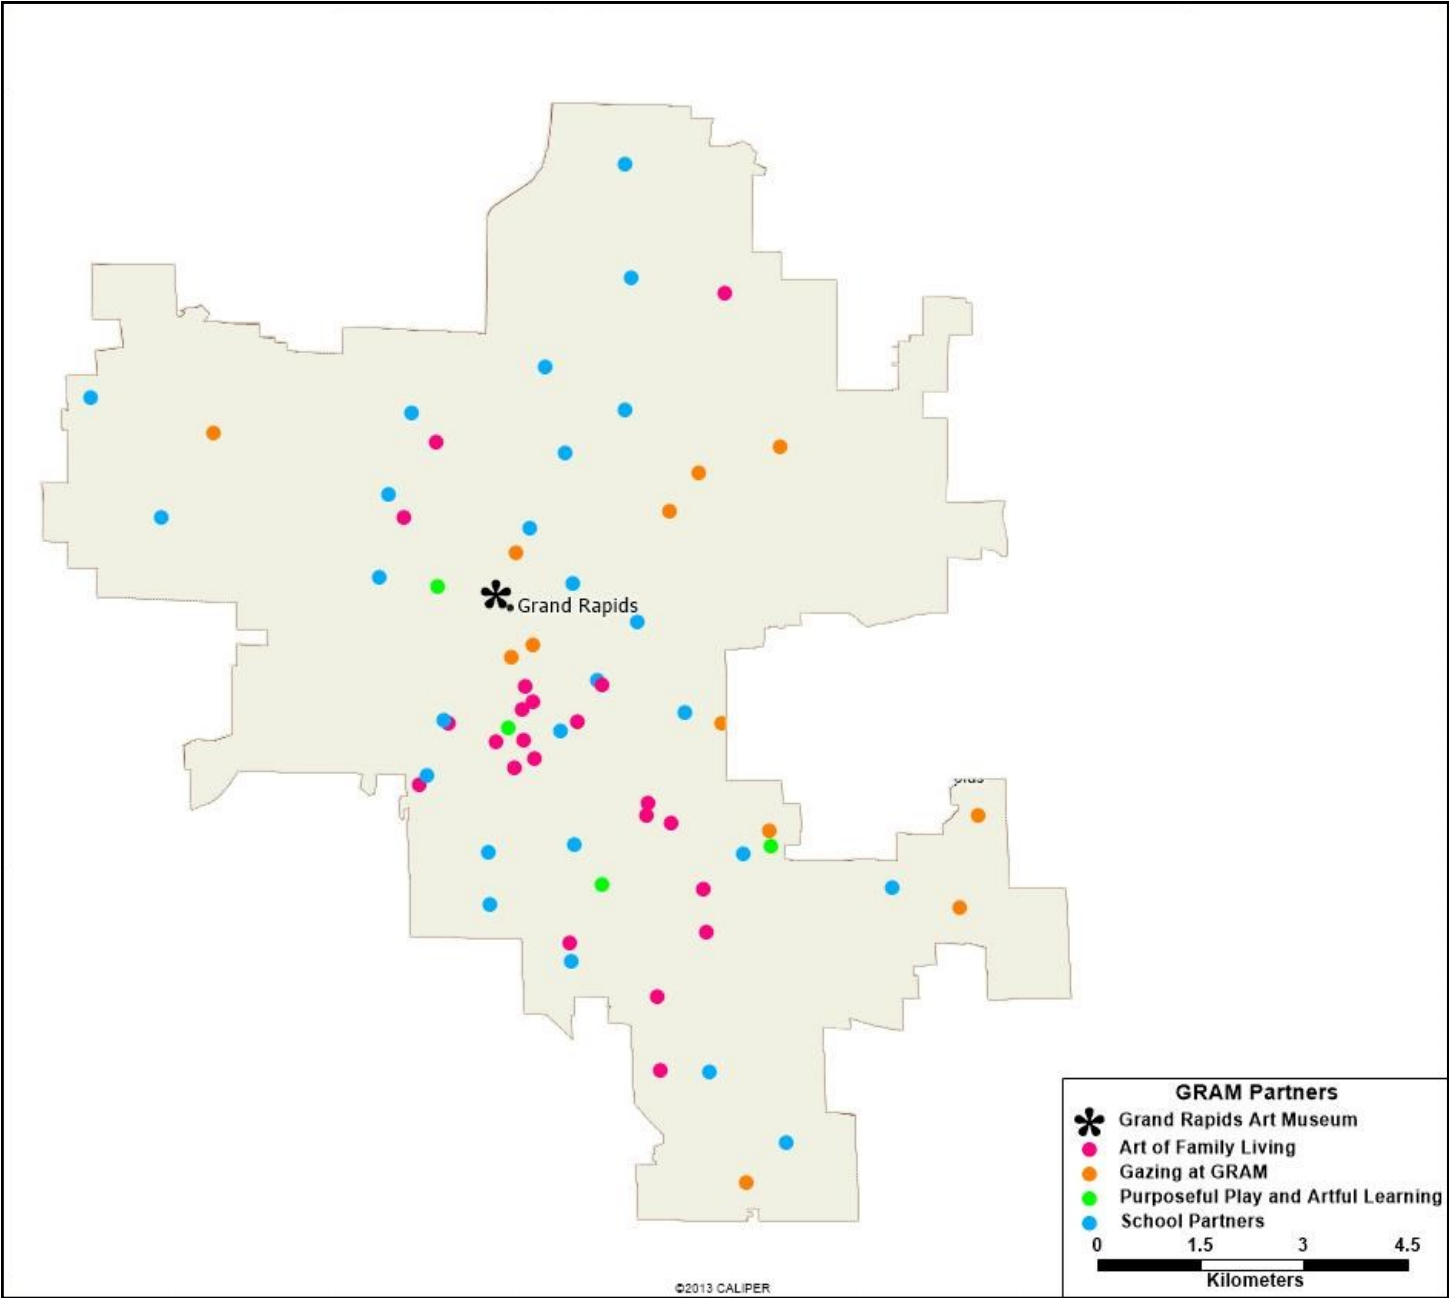

The Grand Rapids Art Museum (GRAM) serves nearly 100 partner organizations in Western Michigan, as shown on the map below.

GRAM programs serve 76 partner organizations in the City of Grand Rapids. Please see next page for detailed list.

GRAM partners in the City of Grand Rapids

ART OF FAMILY LIVING

Alas Conexion Church
 Bethel I Seventh Day Adventist
 Bethel II Seventh Day Adventist
 Brown Hutcherson Ministries
 Center De La Verdad
 City of Pentecost
 Grace Christian Reformed Church
 Grand Rapids Maranatha Seventh Day Adventist
 Hope Reformed Church
 Iglesia Evangelica De Restauracion
 Kingdom Life Ministries
 La Nueva Esperanza School
 Lighthouse Fill Life Center Church
 Living Word Christian Center
 Messiah Missionary Baptist Church
 New Hope Baptist Church
 New Life Church of God in Christ
 New Life Tabernacle Cogic
 No Greater Love Ministries
 Pilgrim Rest Baptist Church
 Renaissance Church of God in Christ
 St Luke Ame Zion Church
 The Edge Urban Fellowship

GAZING AT GRAM

Beacon Hill at Eastgate
 Clark on Keller Lake
 Clark Retirement Community
 Dunlop Court
 Holland Home
 Holland Home Breton Manor
 Hope Network
 Mercy Health St Mary's Hospital

Michigan State University College of Human Medicine
 Pilgram Manor
 Porter Hills Village
 Sanctuary at St Mary's
 Senior Neighbors
 Sentinel Pointe Retirement Community
 Spectrum Health Neuro Rehabilitation Services Expressive Arts 1
 Spectrum Health Neuro Rehabilitation Services Expressive Arts 2
 Spectrum Health Neuro Rehabilitation Services Expressive Arts 3
 St Ann's
 Vista Springs Northview