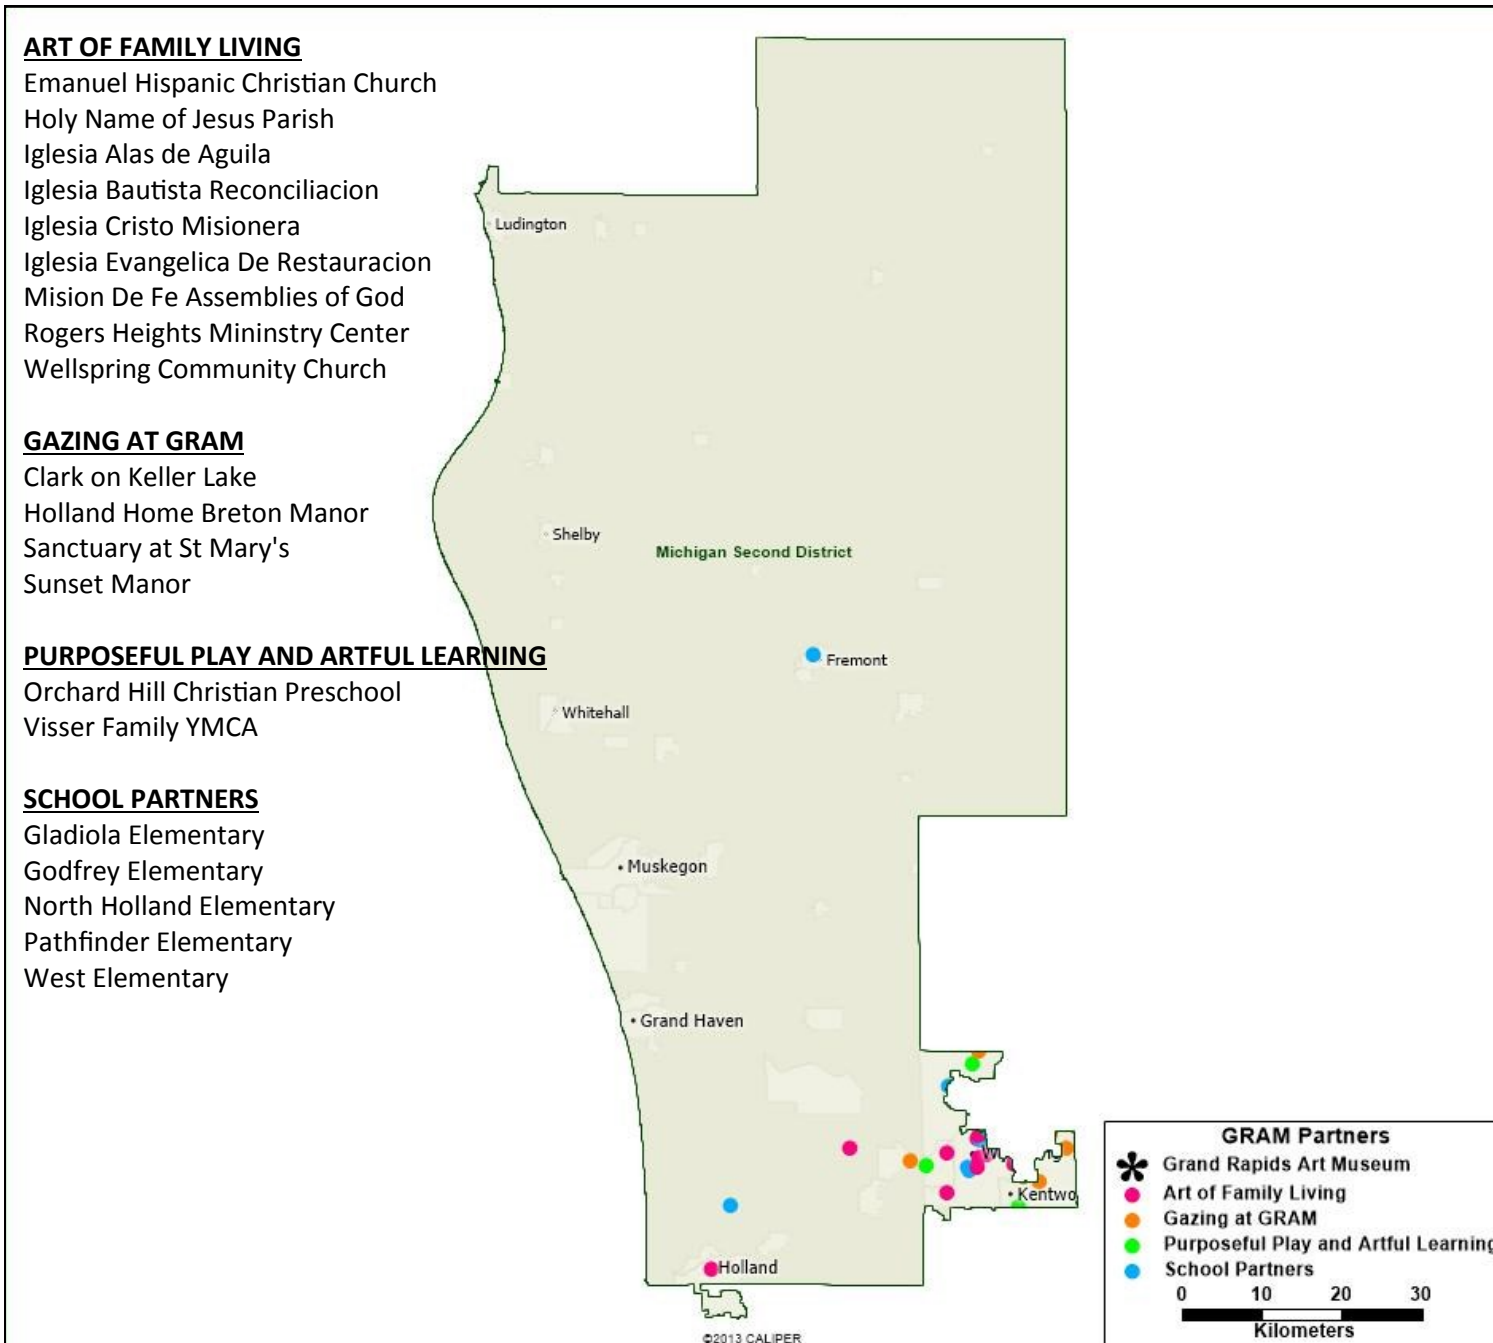

GRAM partners in the 2nd Congressional District (Rep. Bill Huizenga)