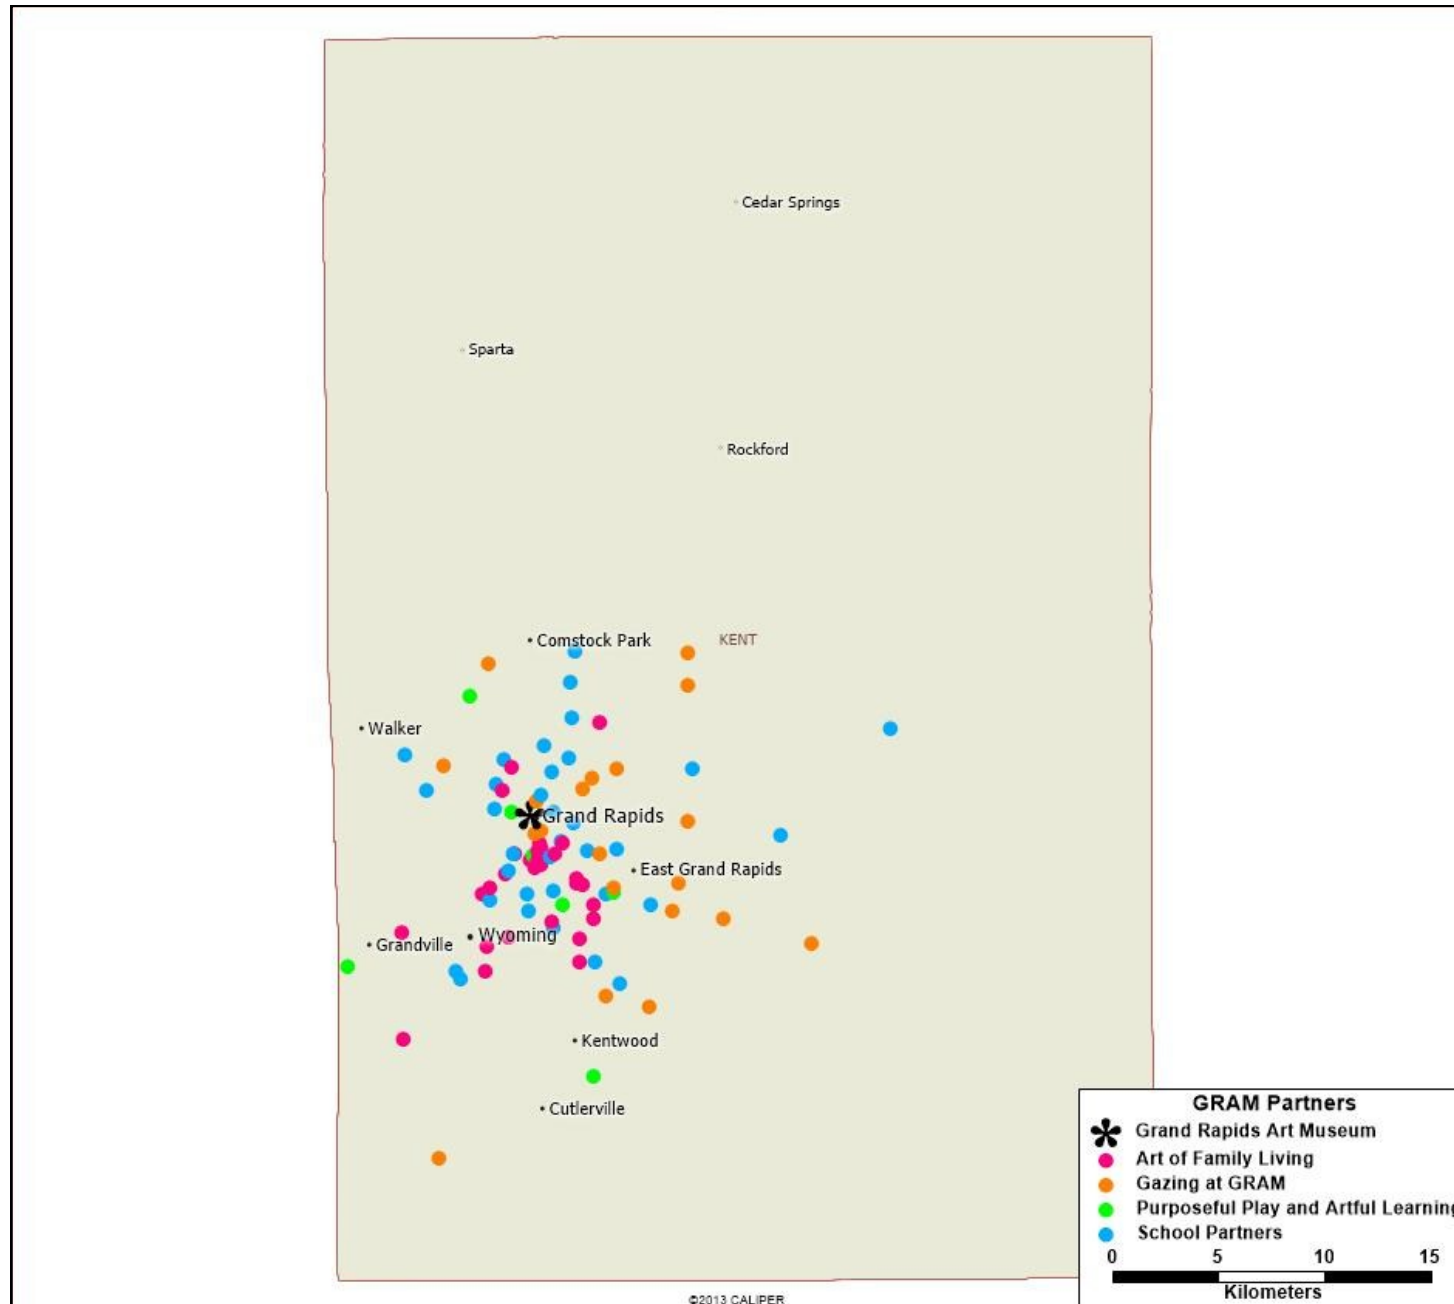

GRAM programs serve 90 partner organizations in Kent County. Please see next page for detailed list.