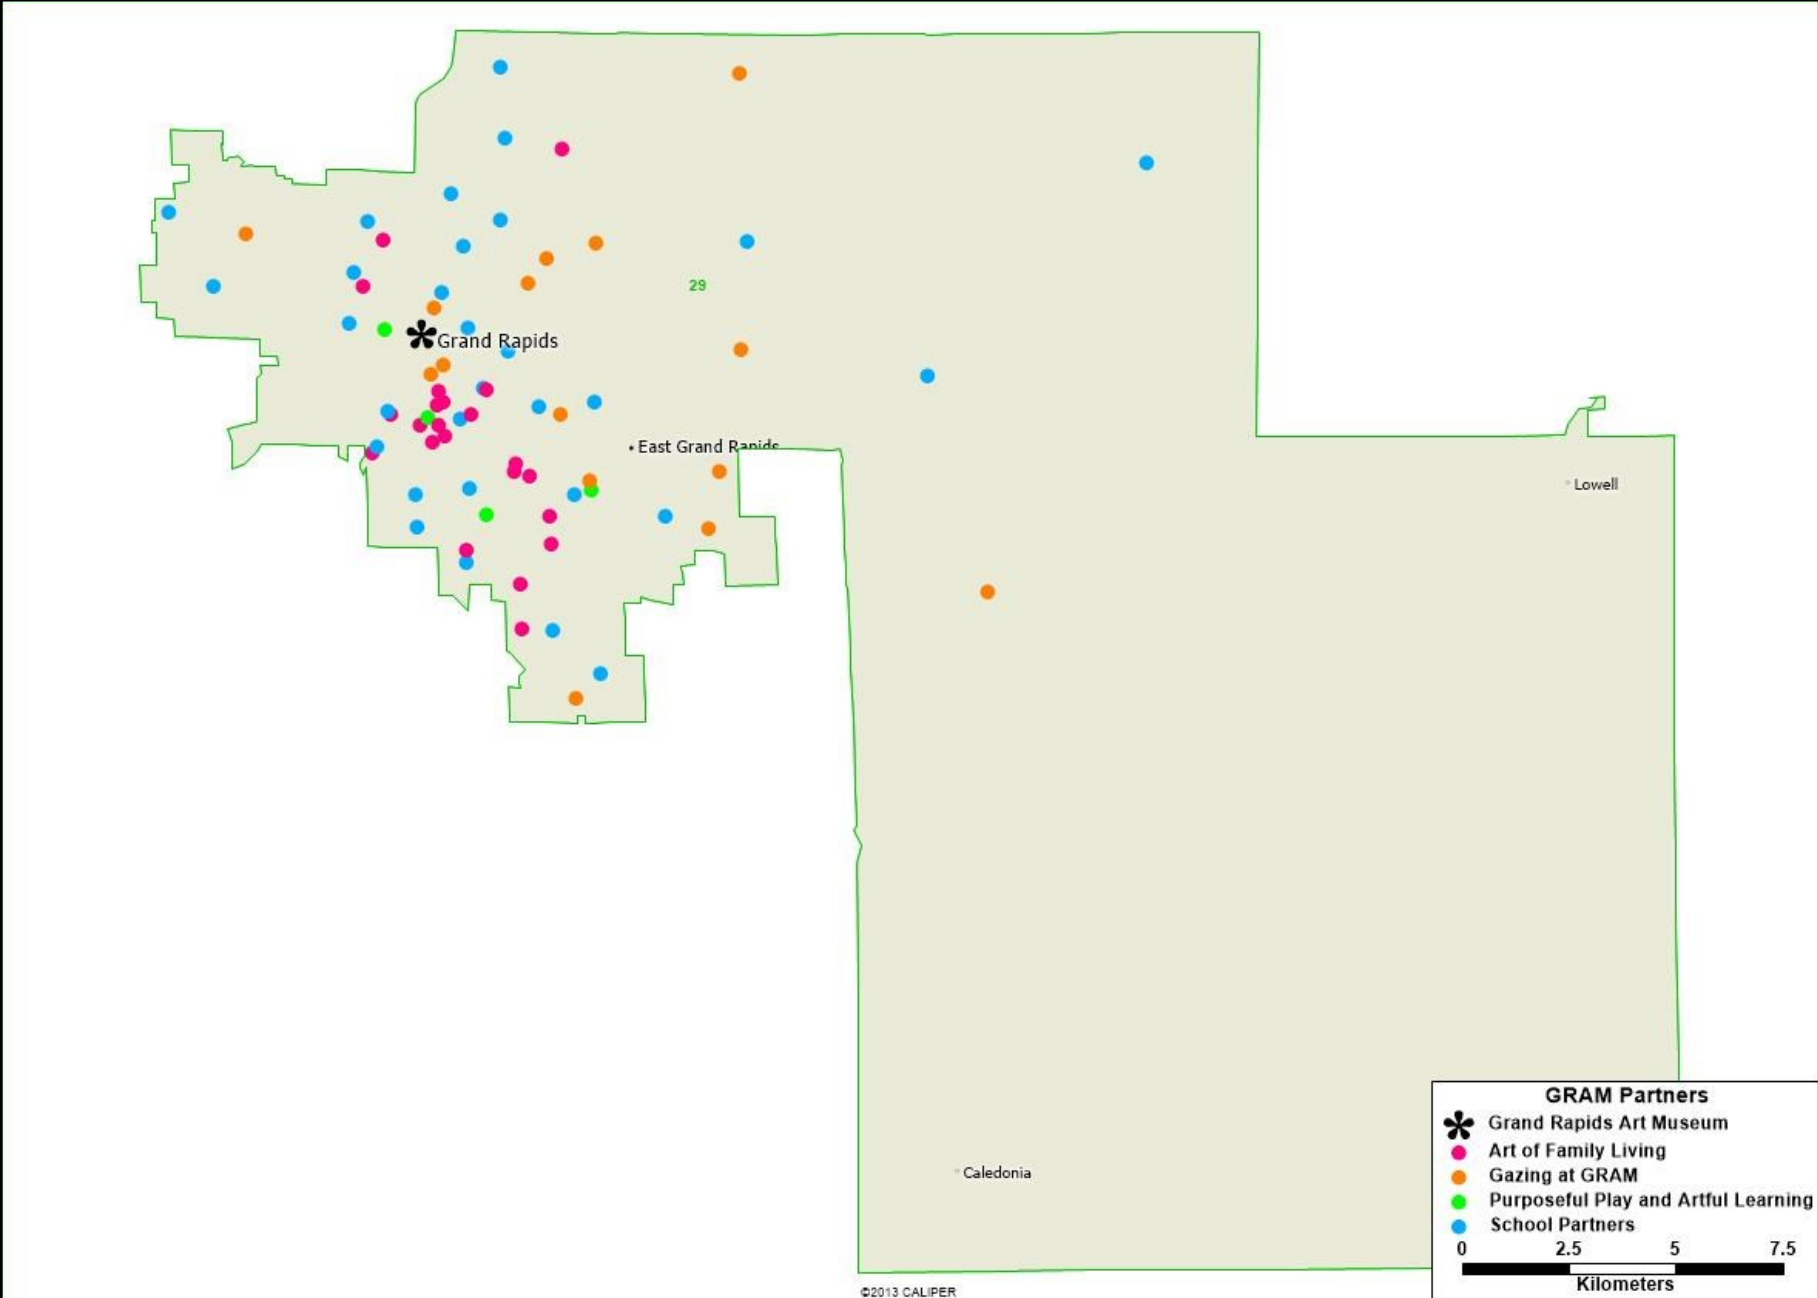

GRAM serves 71 partner organizations in State Senate District 29 (Sen. Dave Hildrenbrand). Please see next page for detailed list.