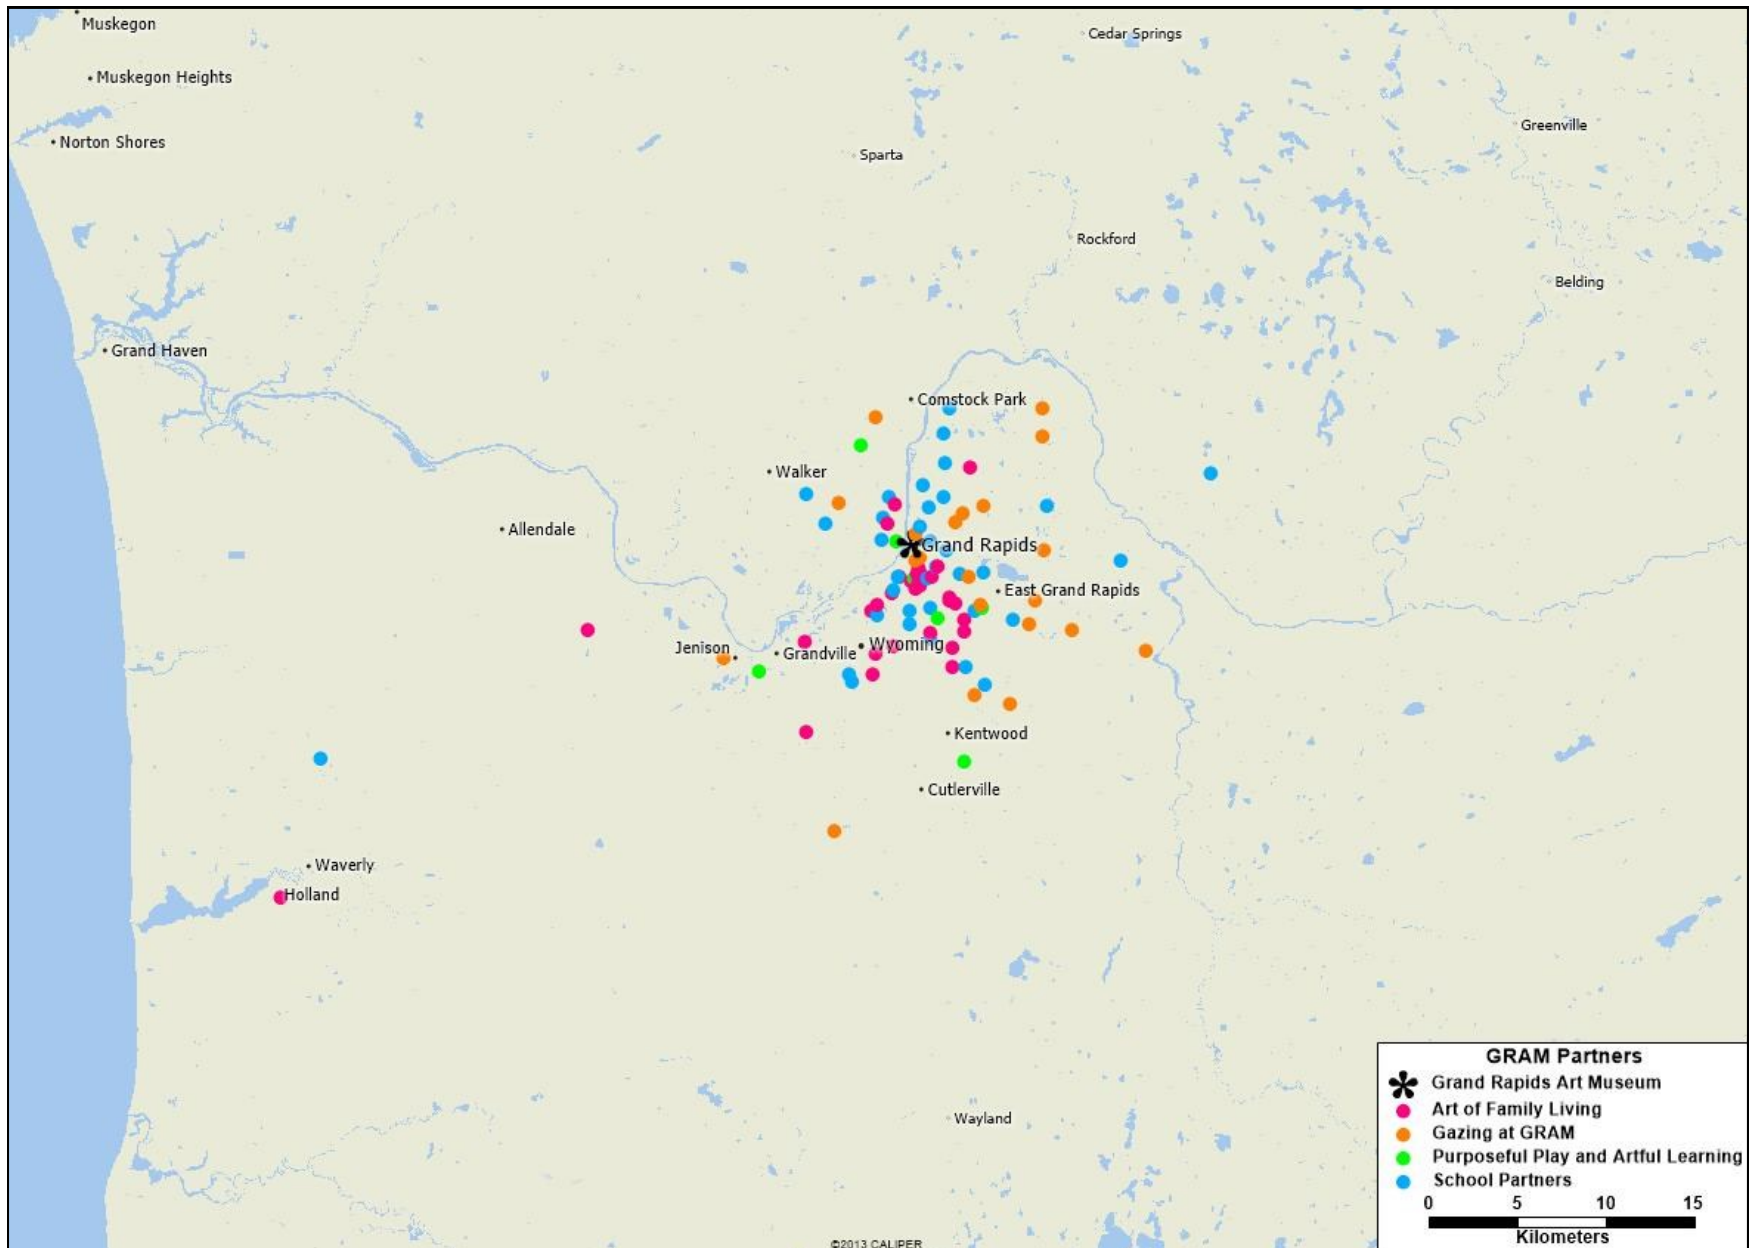

The Grand Rapids Art Museum (GRAM) serves nearly 100 partner organizations in Western Michigan, as shown on the map below.

GRAM programs serve 76 partner organizations in the City of Grand Rapids. Please see next page for detailed list.

GRAM partners in the City of Grand Rapids

ART OF FAMILY LIVING

Alas Conexion Church
 Bethel I Seventh Day Adventist
 Bethel II Seventh Day Adventist
 Brown Hutcherson Ministries
 Center De La Verdad
 City of Pentecost
 Grace Christian Reformed Church
 Grand Rapids Maranatha Seventh Day Adventist
 Hope Reformed Church
 Iglesia Evangelica De Restauracion
 Kingdom Life Ministries
 La Nueva Esperanza School
 Lighthouse Fill Life Center Church
 Living Word Christian Center
 Messiah Missionary Baptist Church
 New Hope Baptist Church
 New Life Church of God in Christ
 New Life Tabernacle Cogic
 No Greater Love Ministries
 Pilgrim Rest Baptist Church
 Renaissance Church of God in Christ
 St Luke Ame Zion Church
 The Edge Urban Fellowship

GAZING AT GRAM

Beacon Hill at Eastgate
 Clark on Keller Lake
 Clark Retirement Community
 Dunlop Court
 Holland Home
 Holland Home Breton Manor
 Hope Network
 Mercy Health St Mary's Hospital

Michigan State University College of Human Medicine
 Pilgram Manor
 Porter Hills Village
 Sanctuary at St Mary's
 Senior Neighbors
 Sentinel Pointe Retirement Community
 Spectrum Health Neuro Rehabilitation Services Expressive Arts 1
 Spectrum Health Neuro Rehabilitation Services Expressive Arts 2
 Spectrum Health Neuro Rehabilitation Services Expressive Arts 3
 St Ann's
 Vista Springs Northview