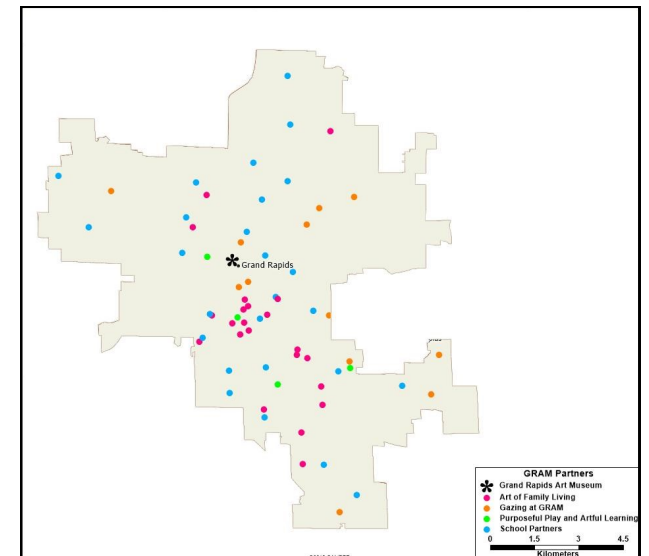

Michigan State University College of Human Medicine
Pilgram Manor
Porter Hills Village
Sanctuary at St Mary's
Senior Neighbors
Sentinel Pointe Retirement Community
Spectrum Health Neuro Rehabilitation Services Expressive Arts 1
Spectrum Health Neuro Rehabilitation Services Expressive Arts 2
Spectrum Health Neuro Rehabilitation Services Expressive Arts 3
St Ann's
Vista Springs Northview

PURPOSEFUL PLAY AND ARTFUL LEARNING

Covenant House Academy
David D Hunting YMCA
Eastminster Preschool
Explore and Grow Christian Learning Center
Grand Rapids Ellington Academy
Orchard Hill Christian Preschool

SCHOOL PARTNERS

Aberdeen Elementary
Brookside Elementary
Buchanan School
Burton Elementary
CA Frost Academy
Campus Elementary
Cesar E Chavez Elementary
Coit Creative Arts Academy
Congress Elementary
Dickenson Academy

East Leonard Elementary
Gerald R Ford Academic Center
Grand Rapids Montessori
Grand Rapids Montessori at North Park
Harrison Park
Ken-O-Sha Elementary
Kent Hills
Martin Luther King Jr Academy
Mulick Park Elementary
Northern Trails 5/6
Palmer Elementary
Shawmut Hills
Sherwood Park Academy
Sibley Elementary
Southwest Community Campus
St Paul the Apostle School
Stocking Elementary
West Oakview Elementary