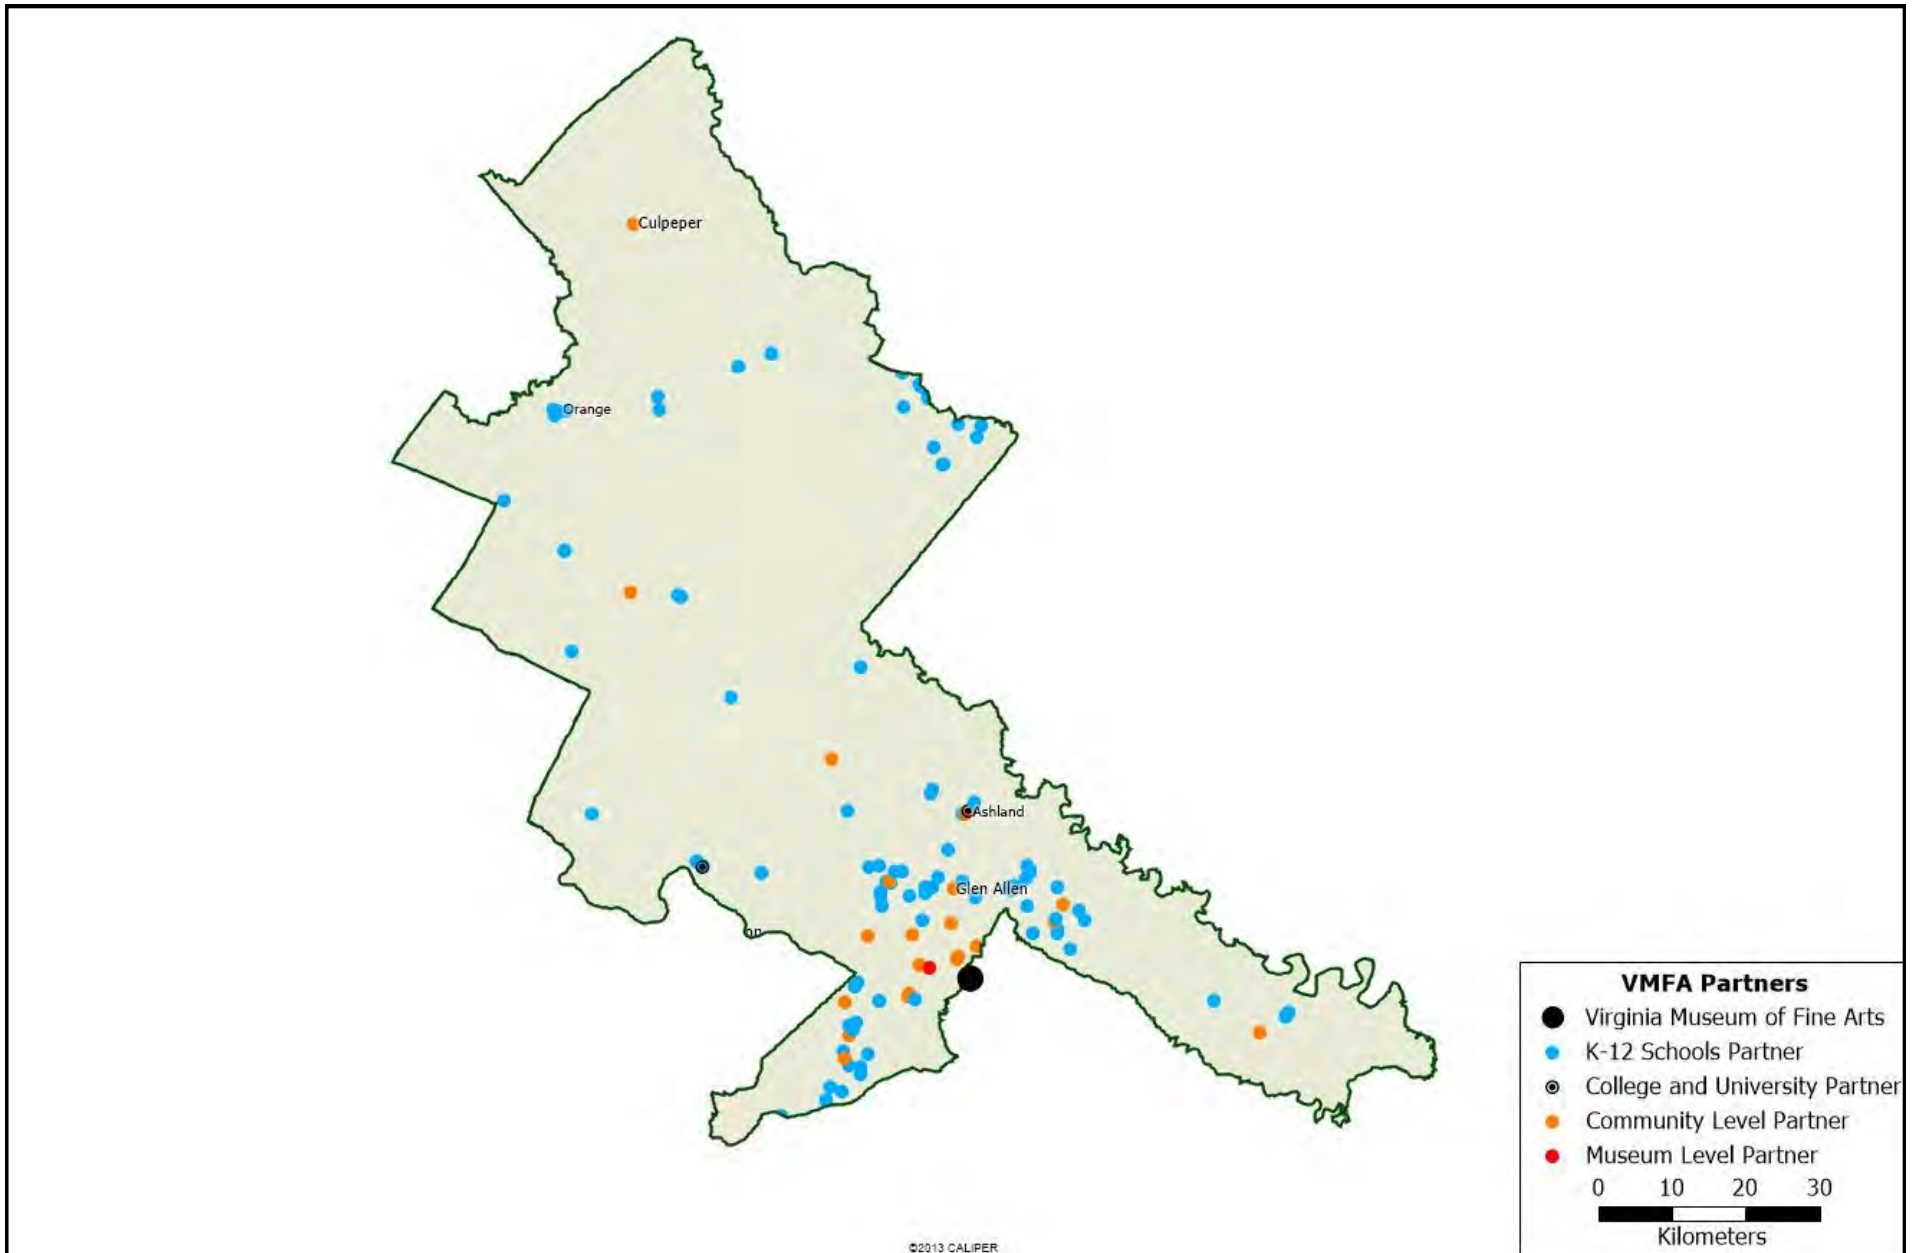

VMFA HAS 116 PARTNERS IN VIRGINIA'S 7TH CONGRESSIONAL DISTRICT

Please see next page for detailed list.

©2013 CALIPER