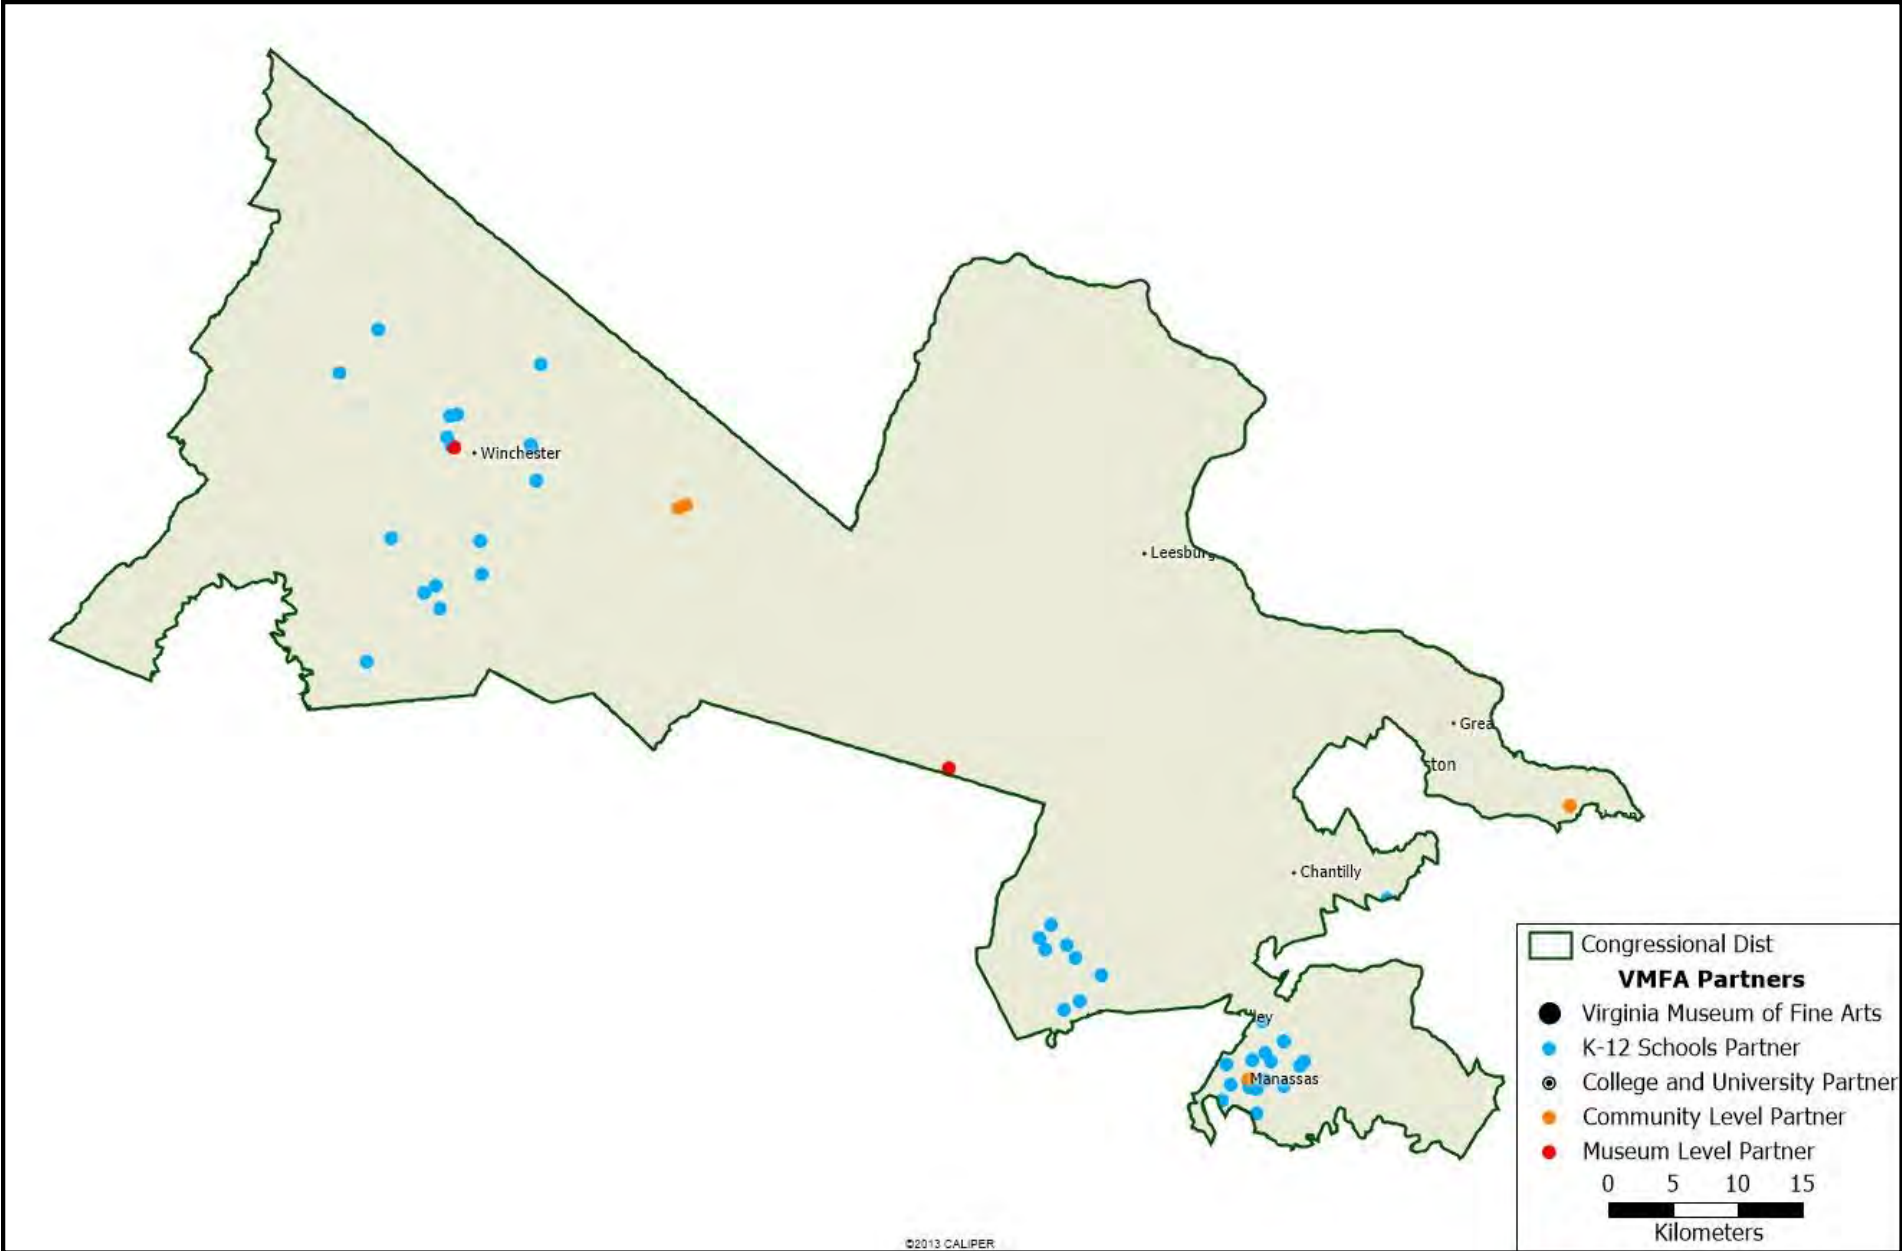

VMFA HAS 50 PARTNERS IN VIRGINIA'S 10TH CONGRESSIONAL DISTRICT

Please see next page for detailed list.