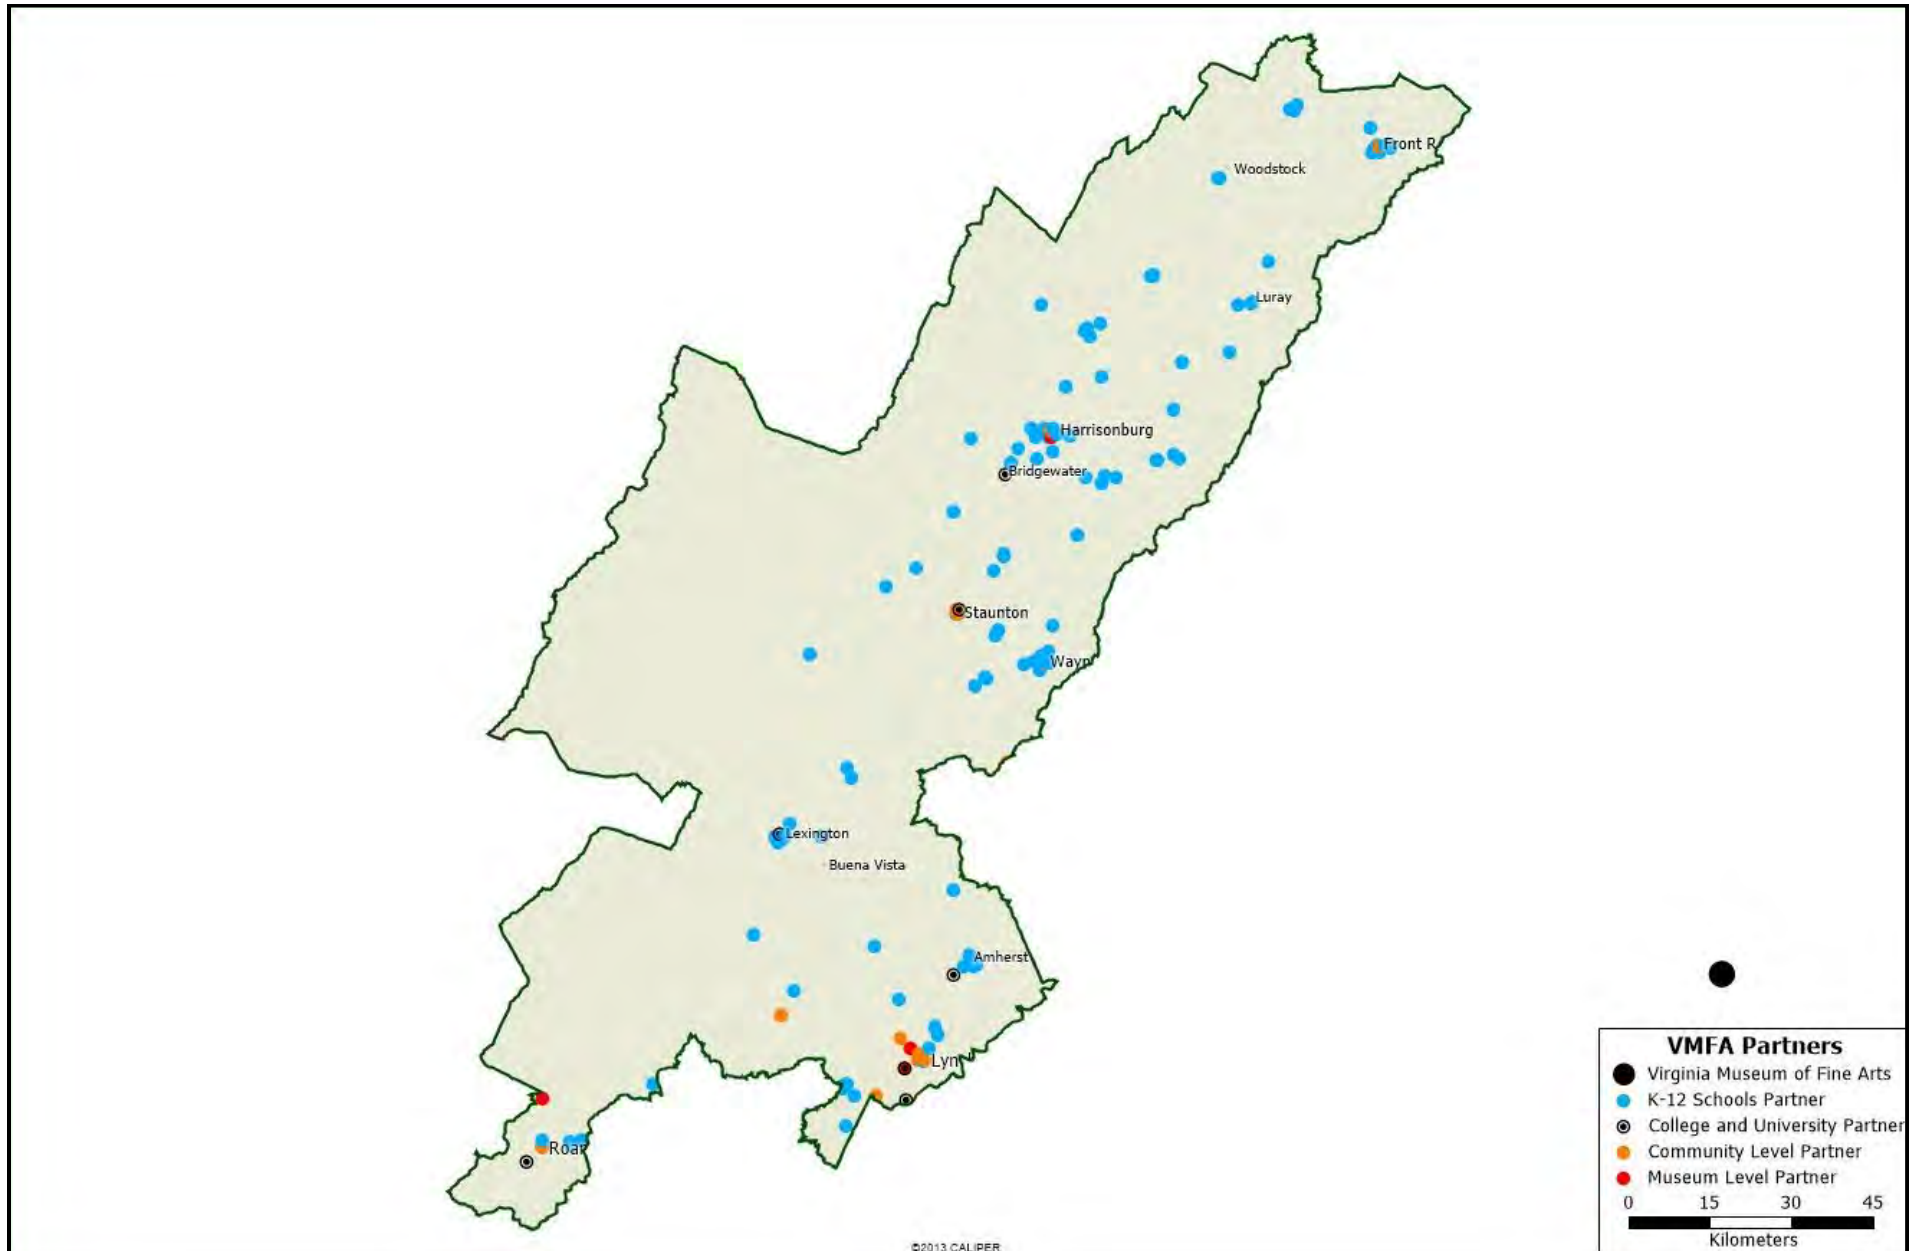

VMFA JAS 139 PARTNERS IN VIRGINIA'S 6TH CONGRESSIONAL DISTRICT.

Please see next page for detailed list.