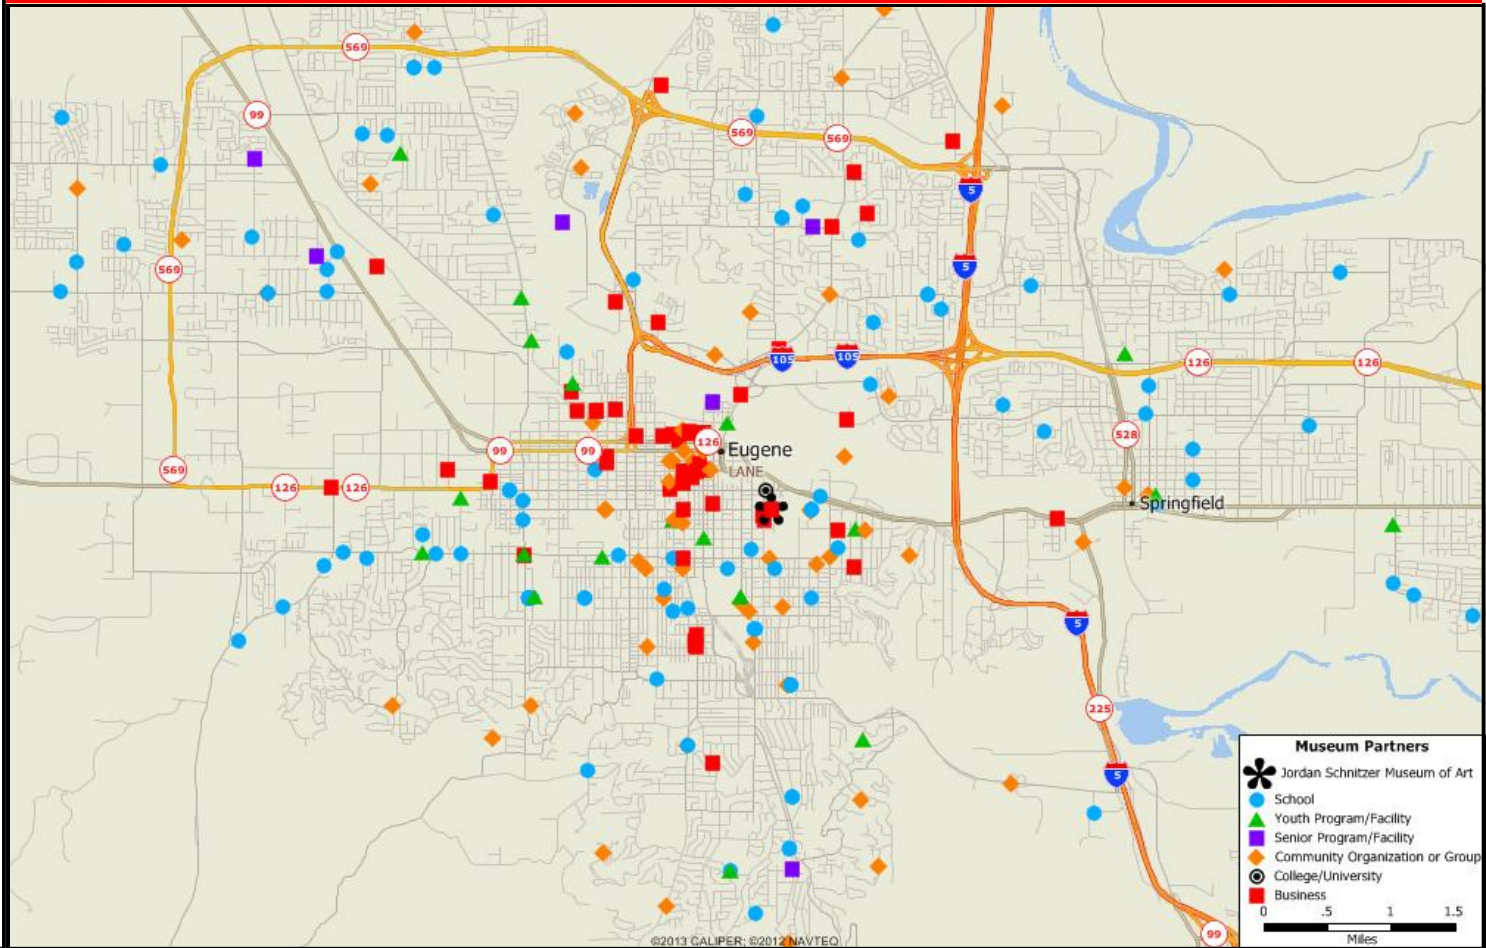

Each symbol on the map represents a community organization that JSMA served in the past year.

The JSMA works with over 400 schools, youth programs such as Head Start, cultural institutions, houses of worship, facilities for seniors, and businesses in the Eugene area and across western Oregon. As the map below shows, the museum works with organizations in census tracts that span the economic spectrum. Admission to the museum is free to K-12 and university students, and financial assistance is available for those wishing to participate in programs.