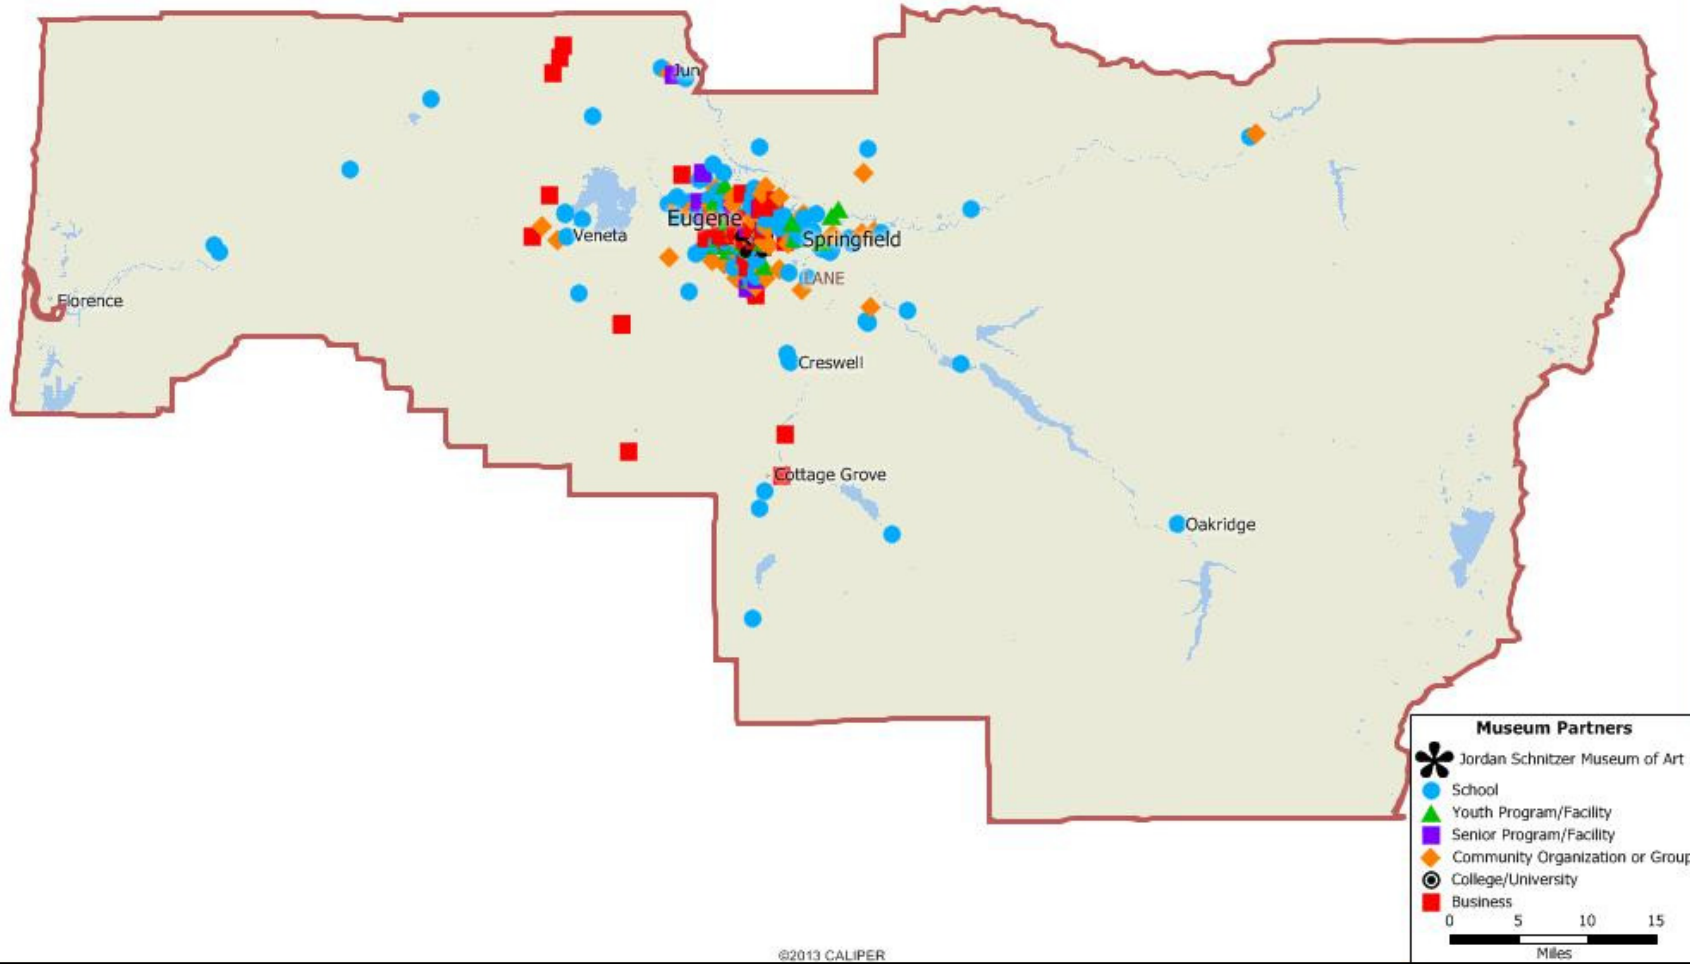

The JSMA offers an active program for youth and families. Programs include art classes for preschool, elementary, middle and high school students during the school year, art camps during school breaks and Family Days, which feature art projects inspired by museum exhibitions, music and theatrical performances, and family-friendly tours. JSMA's Education and Outreach Programs are supported by the Cheryl and Allyn Ford Educational Outreach Endowment Fund, Oregon Arts Commission, UO Center for Asian and Pacific Studies, and the US Dept. of Education's Title VI fund, Holly GoSlugly's GoArt Education Fund, and generous support from our members