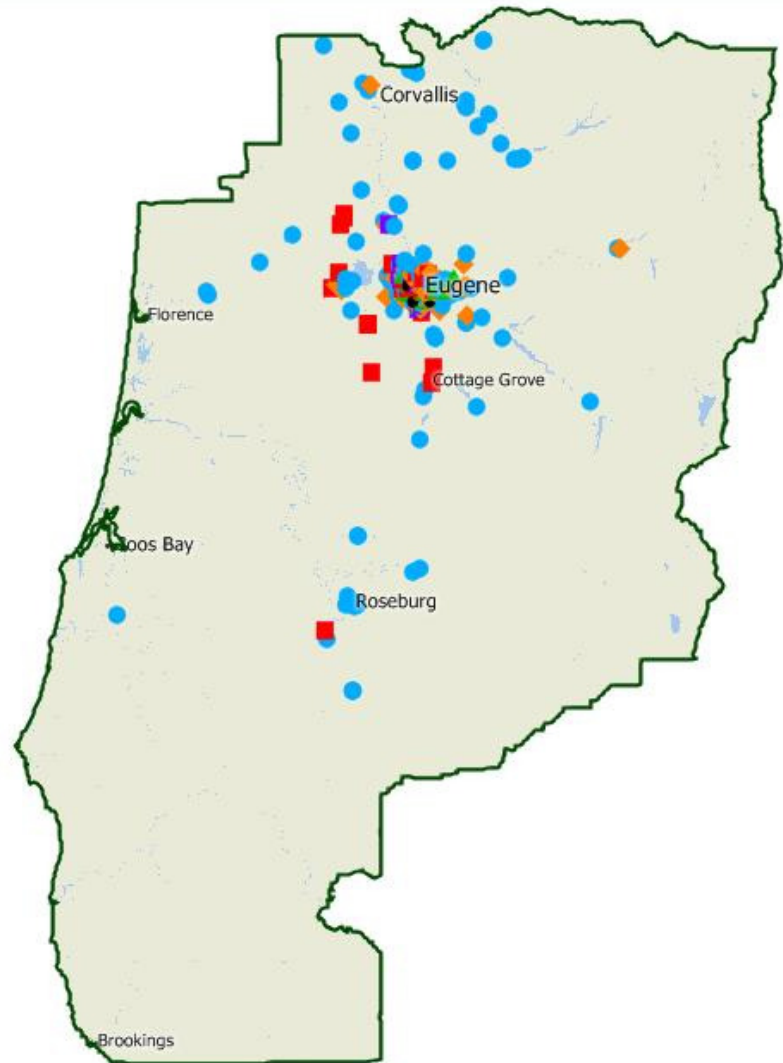

JSMA serves nearly 400 organizations in Oregon's Fourth Congressional District. In addition, academic departments and organizations across the University campus utilize the museum as an educational resource.

Legend for Museum Partners:

- Green outline: Congressional Dist
- Black flower symbol: Jordan Schnitzer Museum of Art
- Blue circle: School
- Green triangle: Youth Program/Facility
- Purple square: Senior Program/Facility
- Orange diamond: Community Organization or Group
- Black circle with dot: College/University
- Red square: Business

Scale: 0, 15, 30, 45 Miles