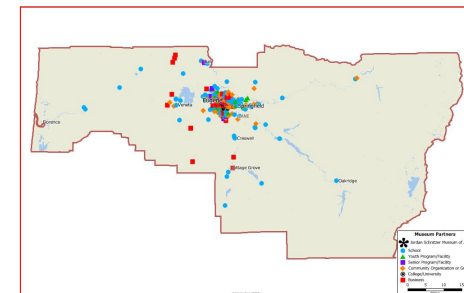

SENIORS

Alpine Meadows
Avamere: Grandview Rehabilitation
Campbell Senior Center
Emerald Valley Assisted Living
Fox Hollow Senior Care Home

Holly Residential Care
Sheldon Oaks Retirement Center
Solvang Retirement Community
Willamette Oaks Retirement Center

YOUTH

Big Little School
Boys & Girls Club of Western Lane County
Charlemagne Elem.-Brownie Troop #70
Eugene Parent Child PreSchool
Eugene YMCA
EWEB Child Dev. Center
Girl Scouts of OR Troop 20337
Girl Scouts of Oregon
Holt International
Looking Glass River Road
New Dream Child Center
Parkside Community Preschool
Patterson Preschool
River Road Park District
SAFE Center
Super Summer
The Child Center
The Child Center/Edgewood
The Park Head Start Pre-K
Vivian Olum Child Development Center
Whiteaker Head Start
Willamalane Parks and Recreation