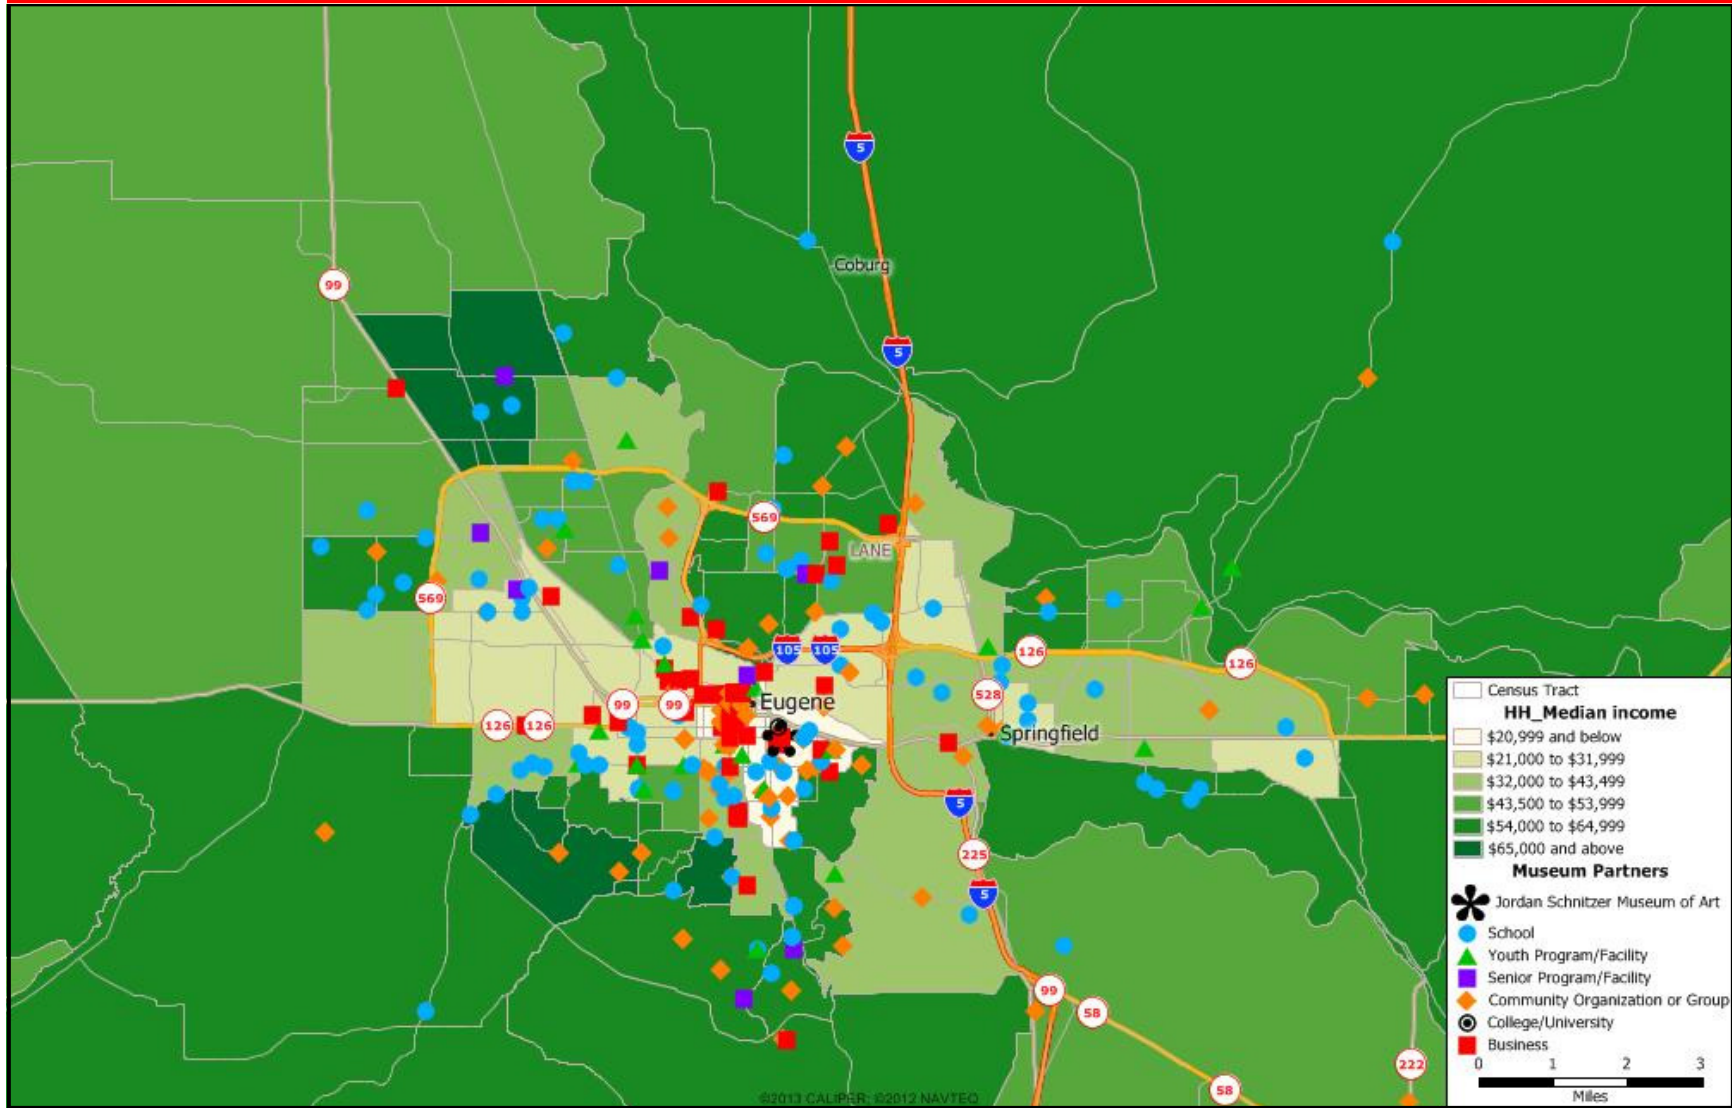

The University of Oregon's Jordan Schnitzer Museum of Art (JSMA) features engaging exhibitions, significant collections of historic and contemporary art, and exciting educational programs that support the university's academic mission and the diverse interests of its off-campus communities. The JSMA continues a long tradition of bridging international cultures and offers a welcoming destination for discovery and education centered on artistic expression that deepens the appreciation and understanding of the human condition.

Each symbol on the map represents a community organization that JSMA served in the past year.

The JSMA works with over 400 schools, youth programs such as Head Start, cultural institutions, houses of worship, facilities for seniors, and businesses in the Eugene area and across western Oregon. As the map below shows, the museum works with organizations in census tracts that span the economic spectrum. Admission to the museum is free to K-12 and university students, and financial assistance is available for those wishing to participate in programs.