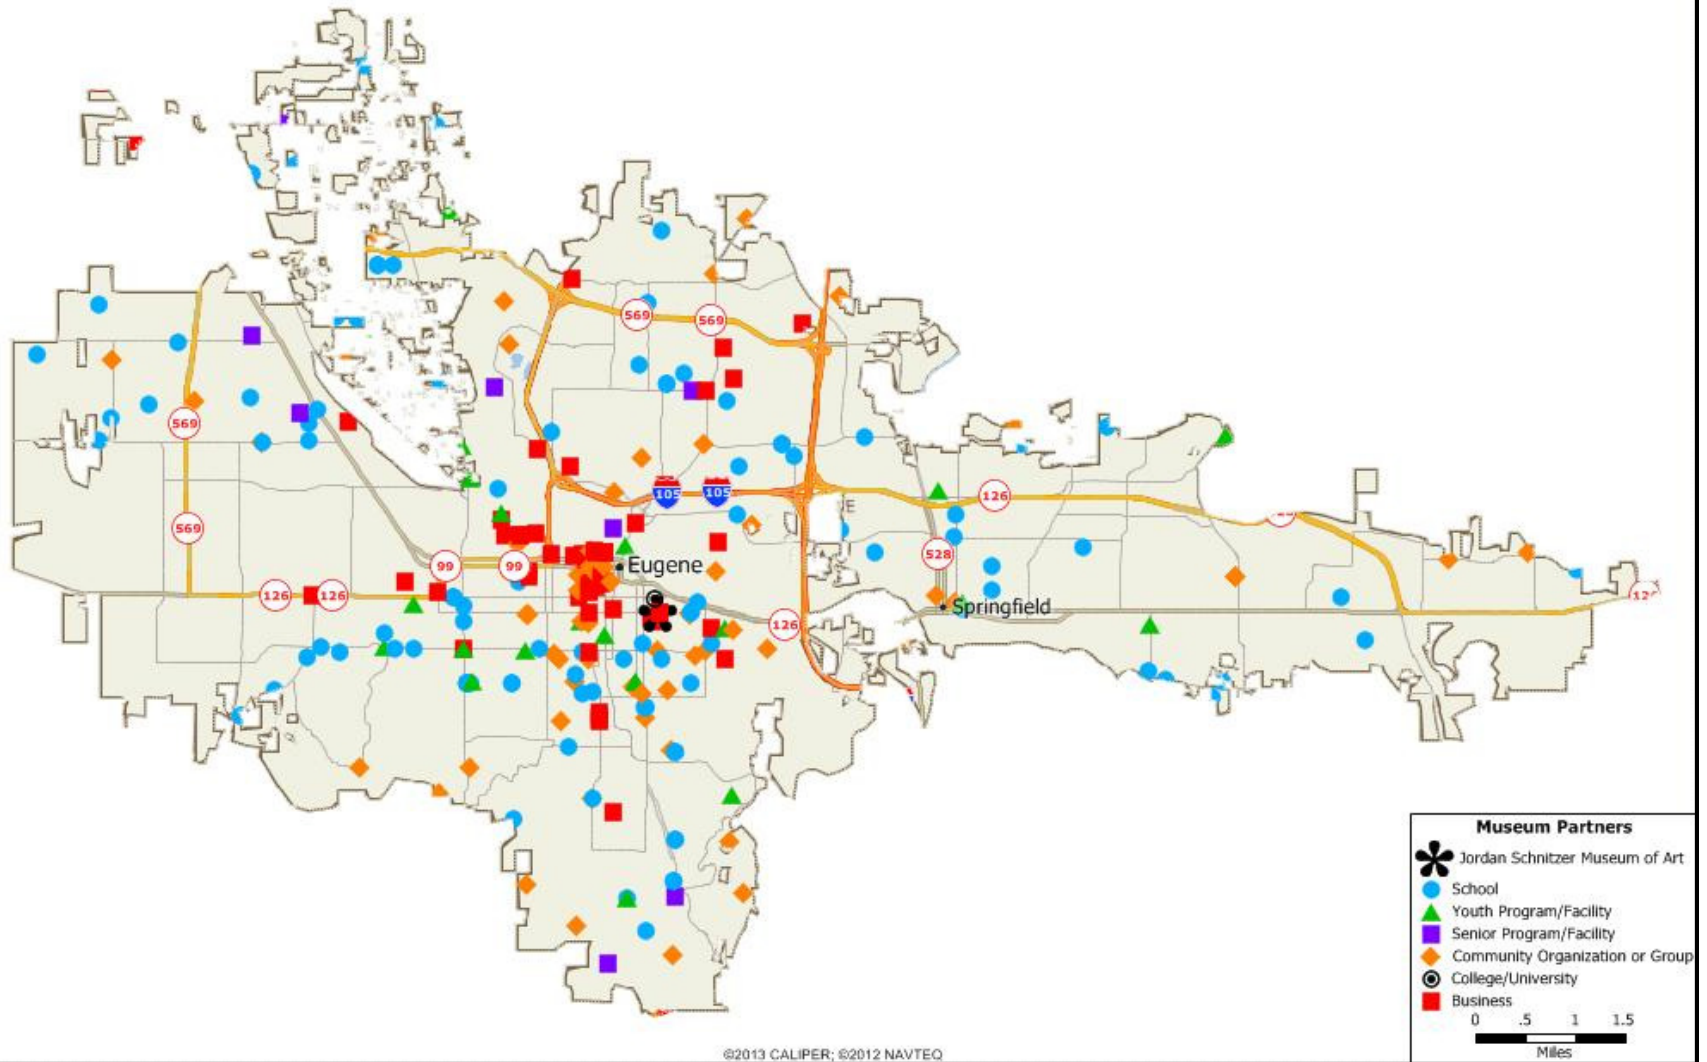

JSMA serves nearly 400 organizations in Oregon's Fourth Congressional District. In addition, academic departments and organizations across the University campus utilize the museum as an educational resource.

Legend for Museum Partners:

- Green outline: Congressional Dist
- Black flower symbol: Jordan Schnitzer Museum of Art
- Blue circle: School
- Green triangle: Youth Program/Facility
- Purple square: Senior Program/Facility
- Orange diamond: Community Organization or Group
- Black circle with dot: College/University
- Red square: Business

Scale: 0, 15, 30, 45 Miles

JSMA serves nearly 300 schools, organizations and businesses in Eugene and Springfield. See next page for list.

Organizations served by JSMA in Eugene and Springfield

EUGENE

BUSINESSES