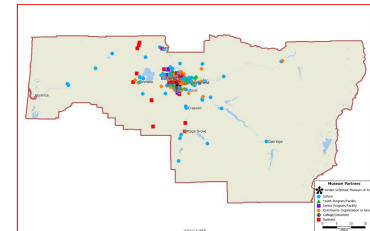

Academy for Character Education	Eugene-Springfield Home School Association	Lorane Elem. School	Summer Institute K-12 Educators
Academy of Arts and Academics	EVA Home School	Lundy Elem. School	Territorial Elem. School
Adams Elem. Afterschool Ed. Program	Fairfield Elementary School	Madison Middle School	The Village School
Agnes Stewart Middle School	Family School	Magnet Arts Elementary School	Thurston Elem. School
Applegate Elem. School	Far Horizons Montessori School	Malabon Elementary	Trent Elem. School
Arts & Technology Academy	Fossil Distance Learning	Maple Elementary School	Triangle Lake Charter School
Awbrey Park	French Immersion School	Mapleton Elem. School	Twin Oaks Elem. School
Barnraisers Homeschool	Gilham Elementary	Mapleton Middle School	Twin Rivers Homeschoolers
Bertha Holt Elementary	Guy Lee Elementary	McCornack Elementary	Two Rivers/Dos Rios
Brattain Elem. School	Hamlin Middle School	McKenzie Elem.	Unity School, Inc.
Briggs Middle School	Harris Elementary School	McKinney Program-Eug. Dist. 4J	Veneta Elem. School
Brownsville Homeschool Cooperative	High School Equivalency Program-UO	Meadow View School	Walterville Elem. School
Buena Vista Elementary School	Hillside Elem. School	Meadowlark Buena Vista Spanish Immersion	Wellsprings Friends School
Cal Young Middle School	Holt Elem. School	Migrant Ed. Program	Willagillespie Elementary
Camas Ridge Comm. School	Home School	Moffitt Elem. School	Willamette Christian School
Cascade Middle School	Home School Group	Mohawk Elementary	Yujin Gakuen
Centennial Elementary	Home Source 1	Monroe Middle School	
Center Point School	Home Source 2	Mt. Vernon Elementary School	
César E. Chávez Elementary	Homeschool Literary Club	Navigators	
Charlemagne Elem. School	Homeschoolers	Network Charter School 1	
Childrens' Choice Montessori School	Howard Elementary	Network Charter School 2	
Churchill High School	International High School	North Eugene High School	
Clark Honors College	International High School Foreign Exchange	Oak Hill School	
Classical Conversations School	Irving Elementary	Oaklea Middle School	
Clear Lake Elem. School	James Monroe Middle School	Oakridge Elementary School	
Coburg Charter School	Jasper Mountain School	O'Hara Catholic School	
Corridor Elem. School	Jefferson Arts and Technology Academy	Parker Elementary School	
Creslane Elementary	Jefferson Middle School	Phoenix Education Center	
Crest Drive Elem. School	Kalapuya High School	Pleasant Hill Elementary School	
Creswell High School	Kelly Middle School	Pleasant Hill High School	
Creswell Middle School	Kennedy Middle School	Prairie Mountain School	
Danebo Elementary	L.E.A.F. (Mapleton School Dist. After-School)	Ridgeline Montessori	
Dorena Middle School	Lane School	Ridgeline Montessori	
Douglas Gardens Elementary	Latham Elementary School	Riverbend Elementary School	
Eastwood Elementary School	LIFE Lutheran School	Riverfront School 1	
Edgewood Elementary	Lincoln Middle School	Riverfront School 2	
Edison Elementary	London School	Roosevelt Middle School	
Elizabeth Page Elem. School	Looking Glass Center Point Sch.	Sheldon High School	
Elmira Elem. School		South Eugene High School	
Elmira High School		Summer Academy to Inspire Learning (SAIL)	
Eugene Christian Elementary School