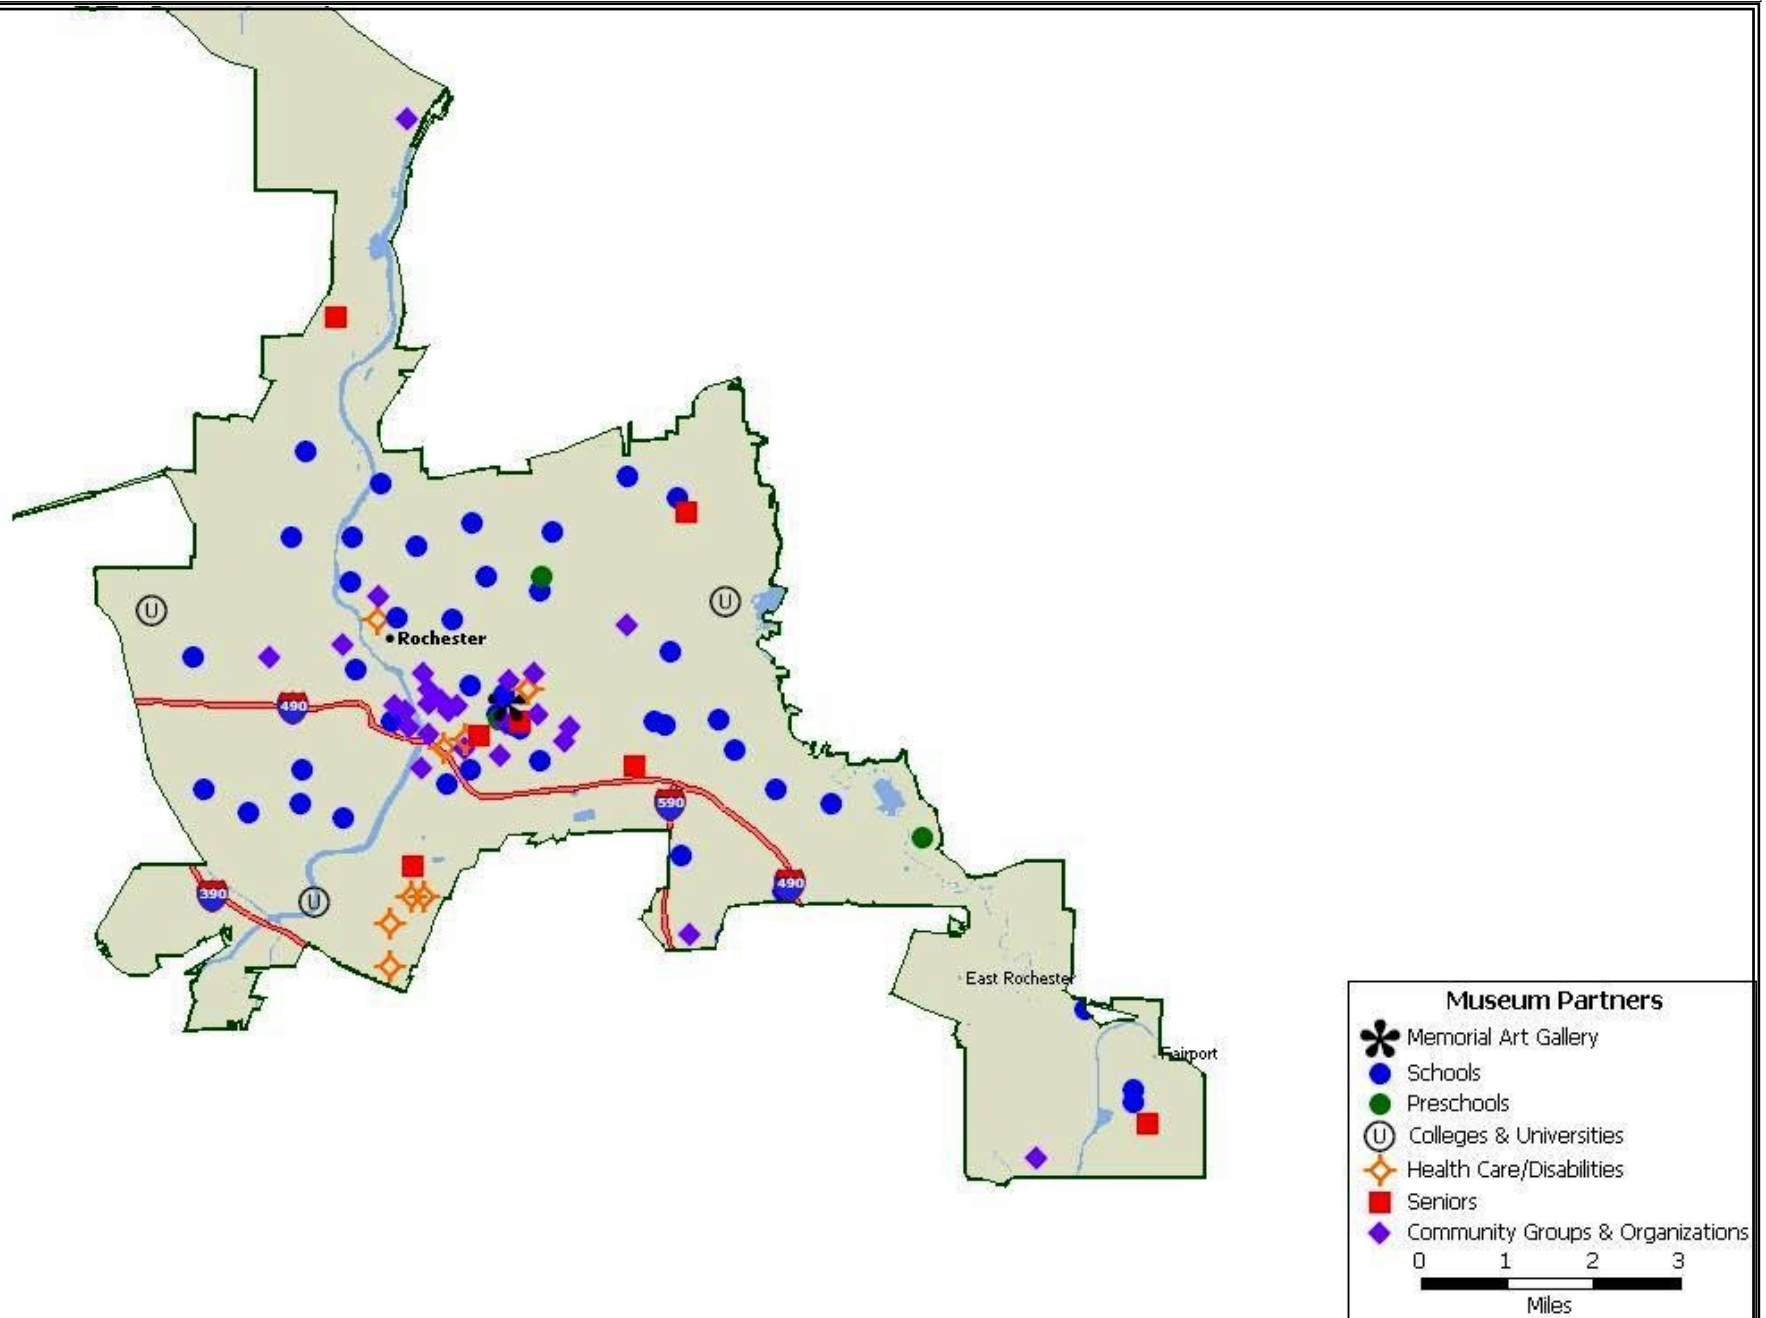

MEMORIAL ART GALLERY:

Program Partners in New York's 28th Congressional District