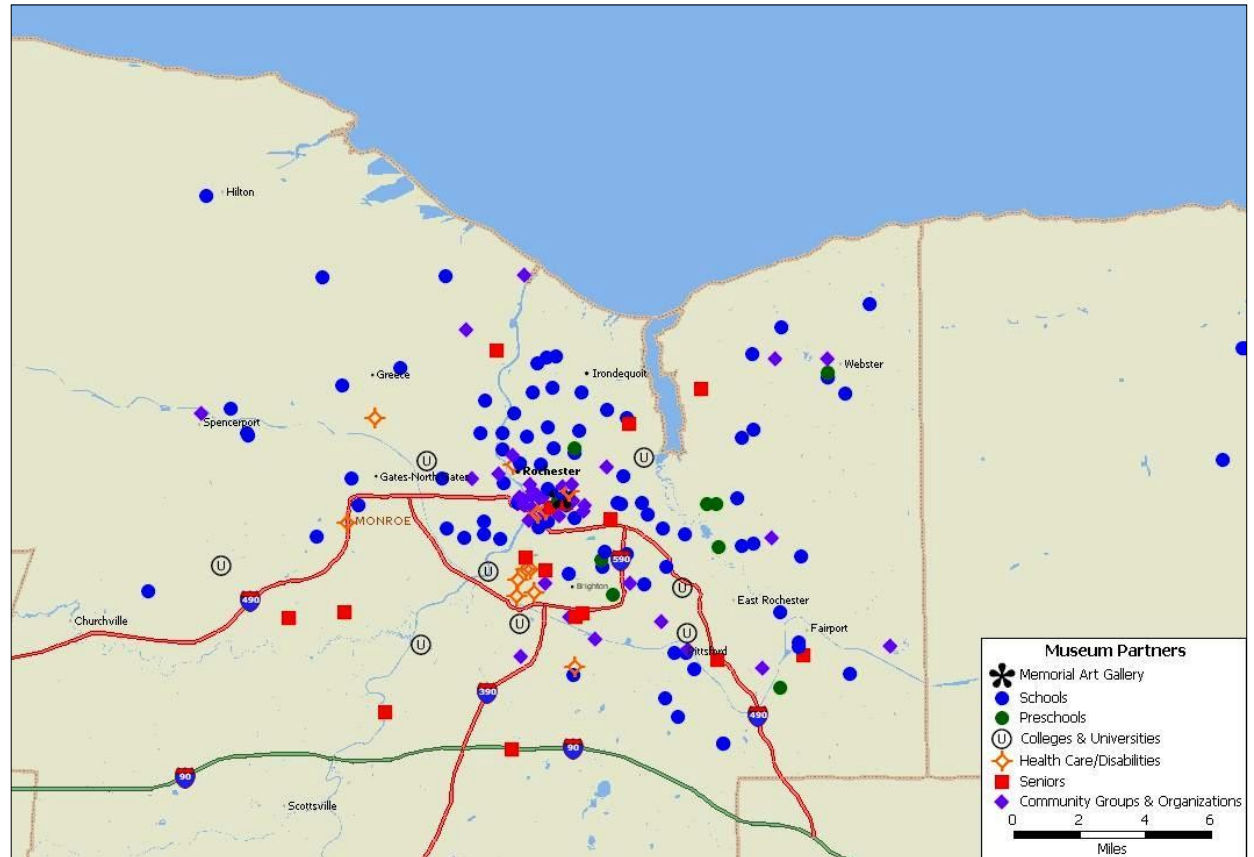

St. Louis School
State Road Elementary School
Urban Choice Charter School
Victor Middle School
Vineyard Conservatory (Home School Co-op)
Walt Disney School
Wayne Central School District
Webster Central School Teachers
Webster Montessori School
Webster Thomas High School
West Ridge School
Williamson Elementary School
Wilson Academy Foundation
Wilson Magnet High School
Wolcott Street School
World of Inquiry School

MEMORIAL ART GALLERY

Educational Partnerships

In 2009, the MAG provided classes, public programs, tours and resources to 9 preschools and 17 colleges and universities in Rochester and beyond. Preschool and college and university partners served are:

Preschools

12 Corners Pres. Nursery School
Browncroft Discovery Preschool
Faith Child Care and Nursery School
Friendship Children's Nursery
Kindercare Learning Center
Perinton Nursery School
Precious Kids Pre School
Rochester Area Education
of Young Children
Webster Nursery School

Colleges and Universities

American Association of University Women
Brockport (Delta) College
Eastman School of Music
Edison Tech. & Occ. Ed. Center
Empire State College
Finger Lakes Community College
Genesee Community College
Hobart William Smith College
Houghton College
Ithaca College
Monroe Community College
Nazareth College
Roberts Wesleyan
Rochester Institute of Technology
St. John Fisher
SUNY Geneseo
University of Rochester