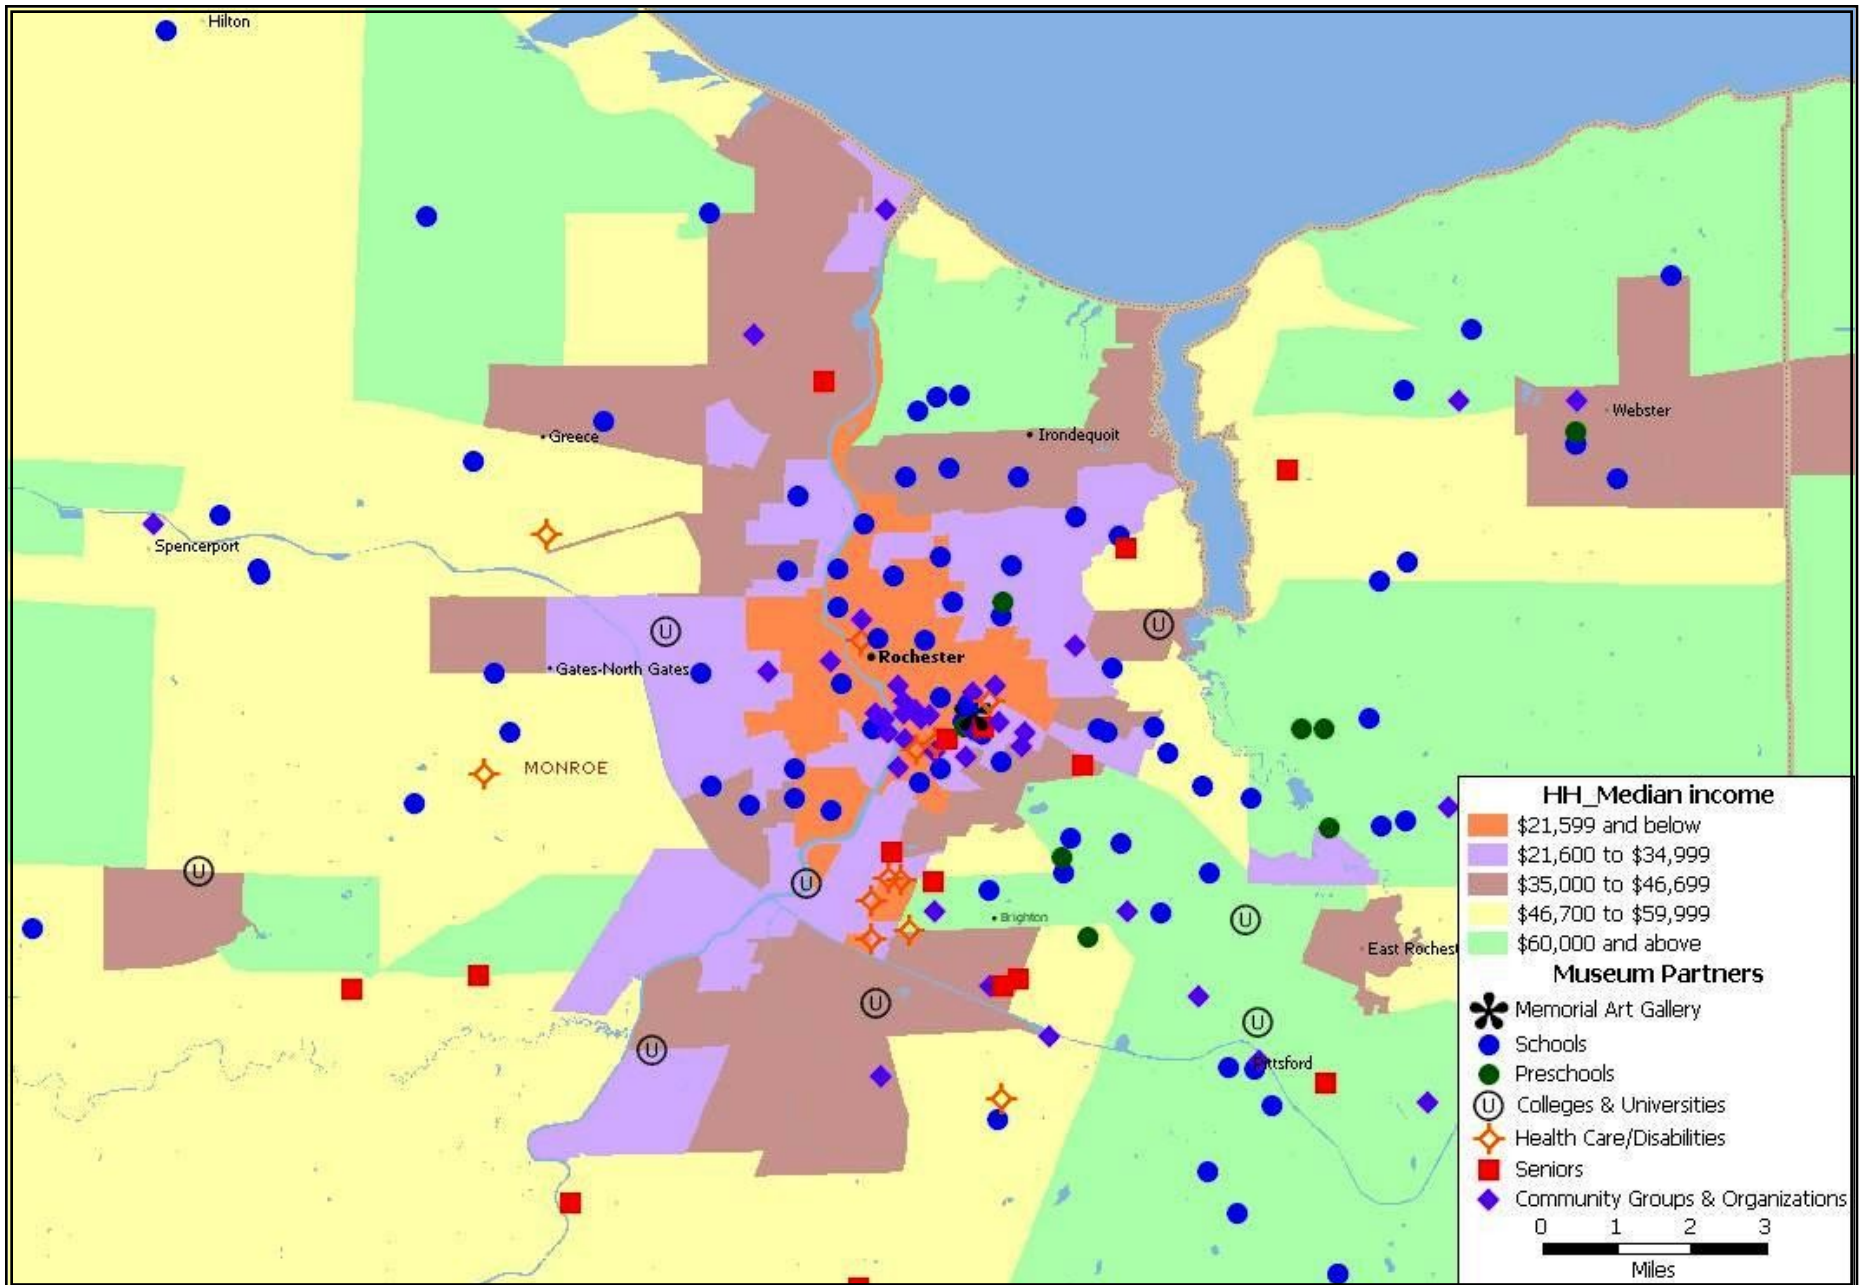

Memorial Art Gallery — *Constituency by Median Household Income*

The Memorial Art Gallery and its outreach partners serve people at every income level in the community.