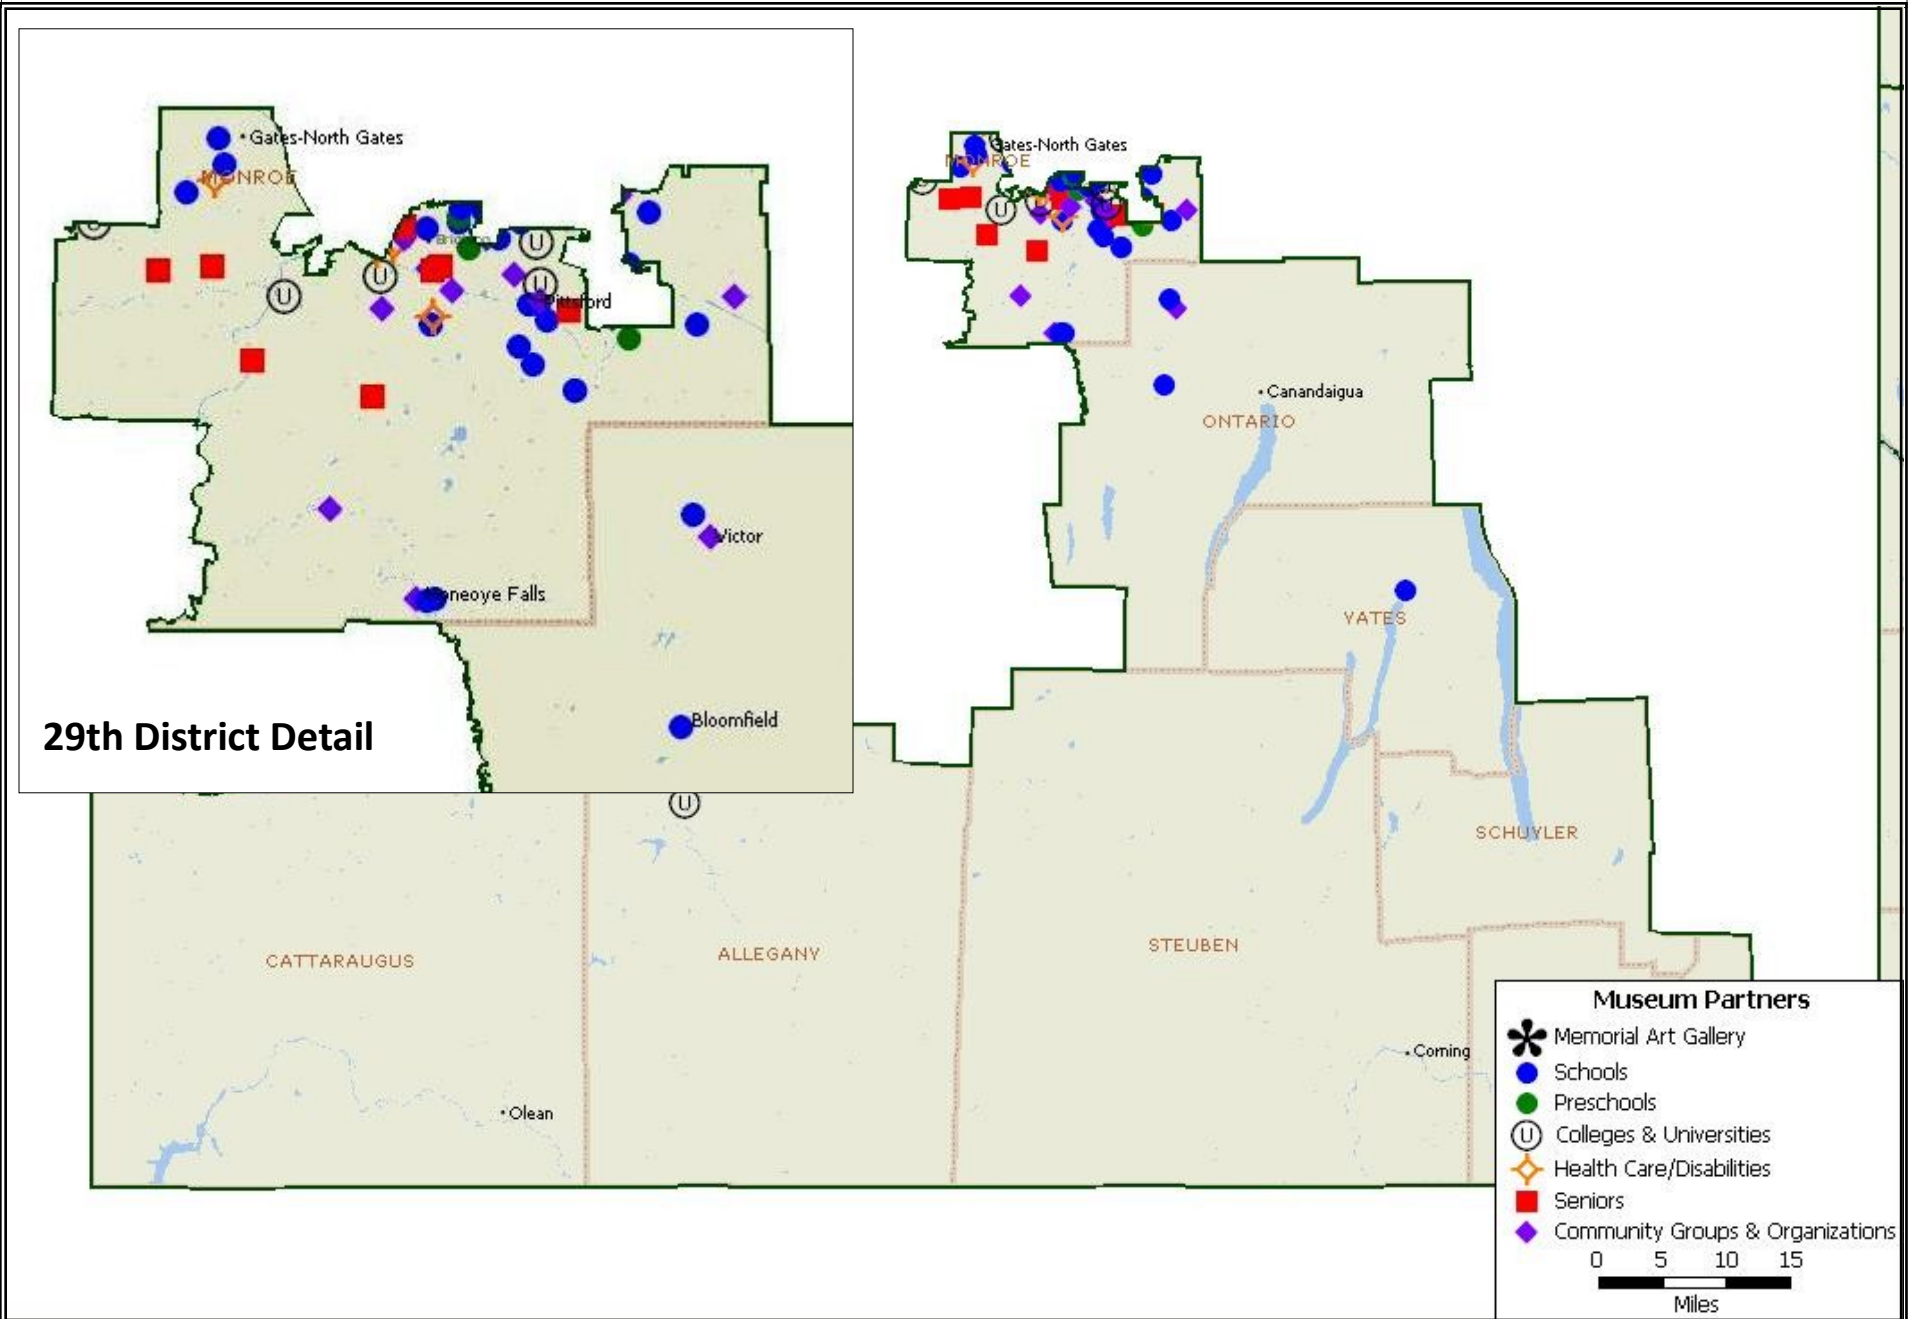

Community Groups & Organizations

American Chemical Society
 Archaeological Institute of America, Rochester Chap.
 Asbury First United Methodist Church
 Bank of America
 Century Club
 Chatterbox Club
 City of Rochester
 Compeer
 DePaul Community Services
 Do the Right Thing Program
 Garth Fagan Dance
 Genesee Valley Gay Alliance
 Gleason Works
 Holy Cross Summer Adventure Program
 I Am Ready Program
 Ibero American Action League
 Lake Avenue Baptist Church
 OASIS
 RMSC Summer Camp Program
 Rochester Child First Network
 Rochester Contemporary
 Rochester Regional Community Design Center
 Rochester Works
 TedX
 Urban League of Rochester
 Woods Oviatt Gilman LLP
 Writers & Books
 Xerox
 YMCA

Senior Groups

Kirkhaven
 Legacy at Cranberry Landing
 Senior Red Hat Group
 St. Bernards Day Service Program
 St. John's Home
 Valley Manor Seniors First
 Wesley Gardens

MEMORIAL ART GALLERY:

Program Partners in New York's 29th Congressional District