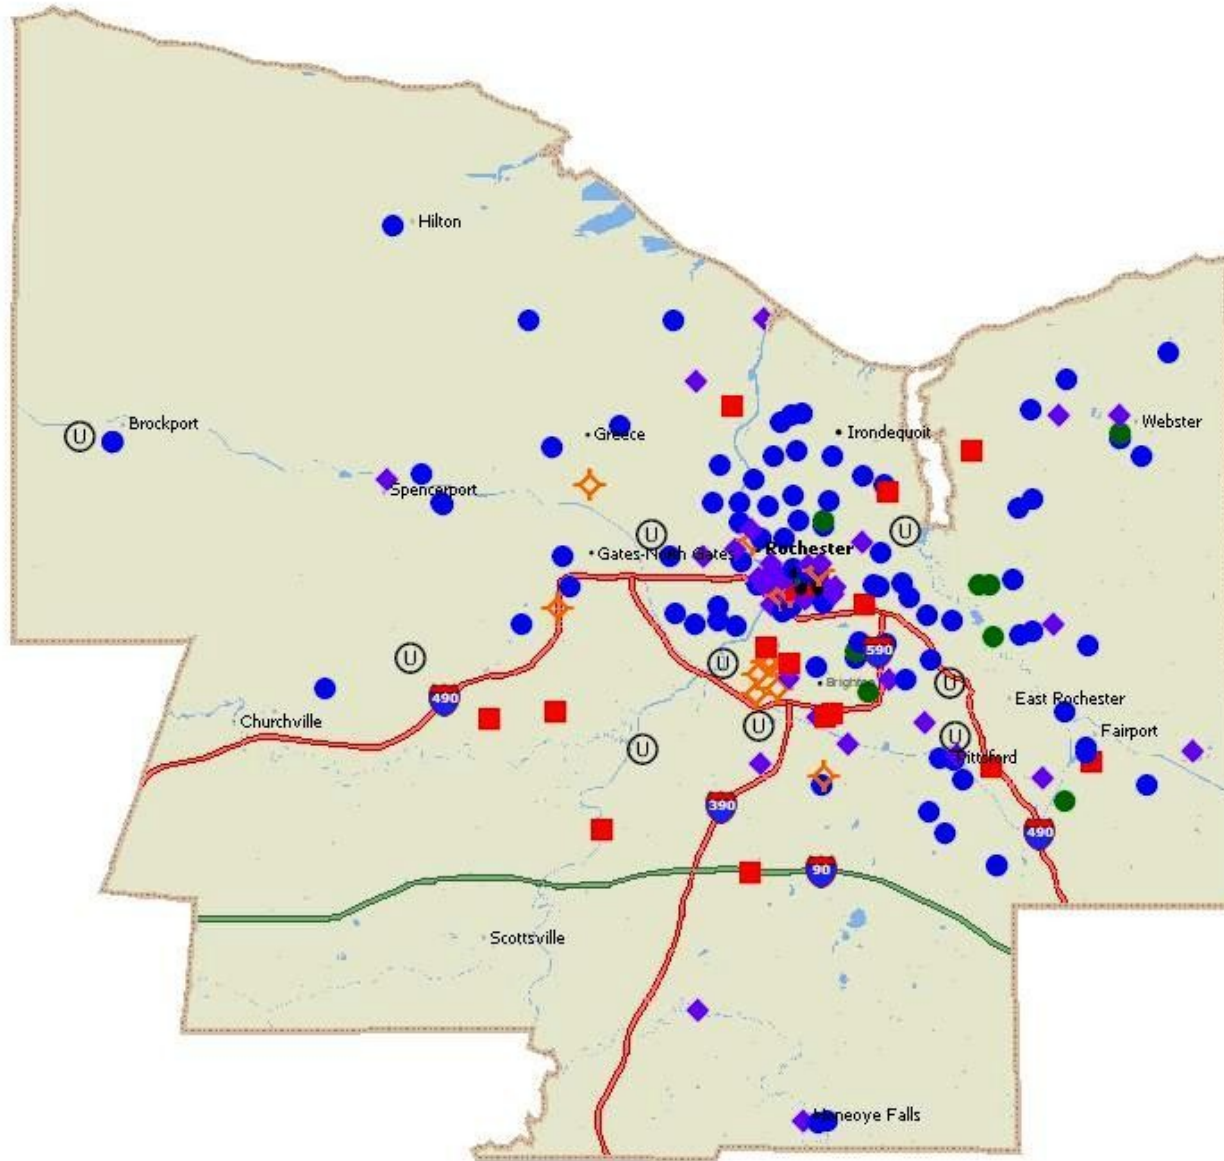

MEMORIAL ART GALLERY: Program Partners in Monroe County