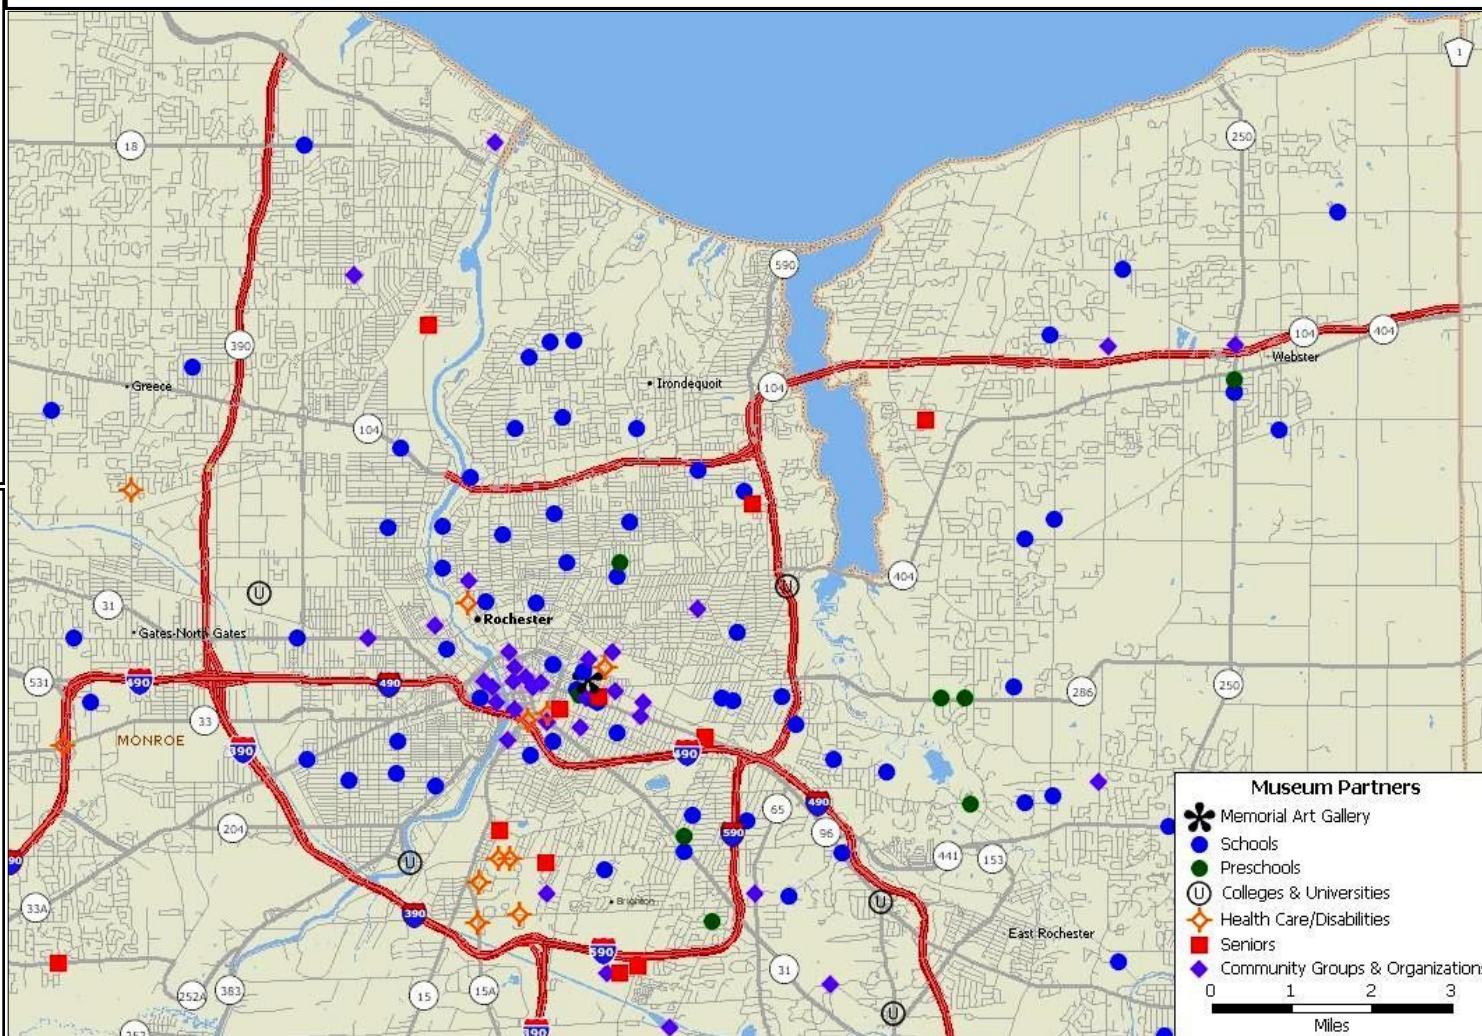

MEMORIAL ART GALLERY, UNIVERSITY OF ROCHESTER

500 University Avenue
Rochester, NY 14607

(585) 276.8900

www.mag.rochester.edu

The symbols on the following maps represent the various organizations that used the Memorial Art Gallery's educational services in 2009.

For more information about these maps please contact:

Andy Finch, Association of Art Museum Directors
afinch@aamd.org,
202-638-4530

Creation of these maps is sponsored in part by the National Endowment for the Arts.

The Memorial Art Gallery (MAG) takes pride in its outreach to, and involvement with, the greater Rochester community, from *Family Days* to pioneering educational programs with the Rochester City School District. The community's generous support of the Gallery (as evidenced in the highest per capita membership for an art museum in the country and more volunteers than any art museum in the northeast) helps make the Gallery a vital cultural and educational resource in western New York.