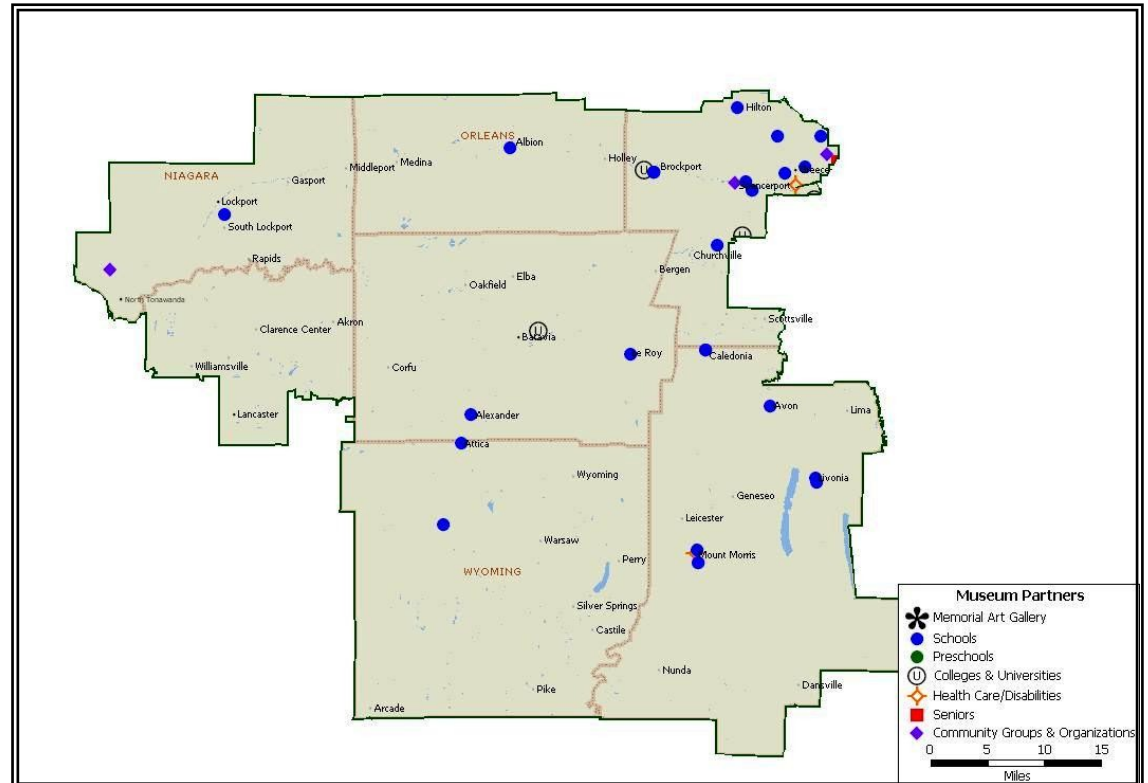

Colleges and Universities

Brockport (Delta) College
 Genesee Community College

Community Groups & Organizations

Bedore Travel
 LEAH
 St. Joseph's Villa

Health Care/Disabilities Organizations

Unity Health System
 Wyoming Livingston County ARC