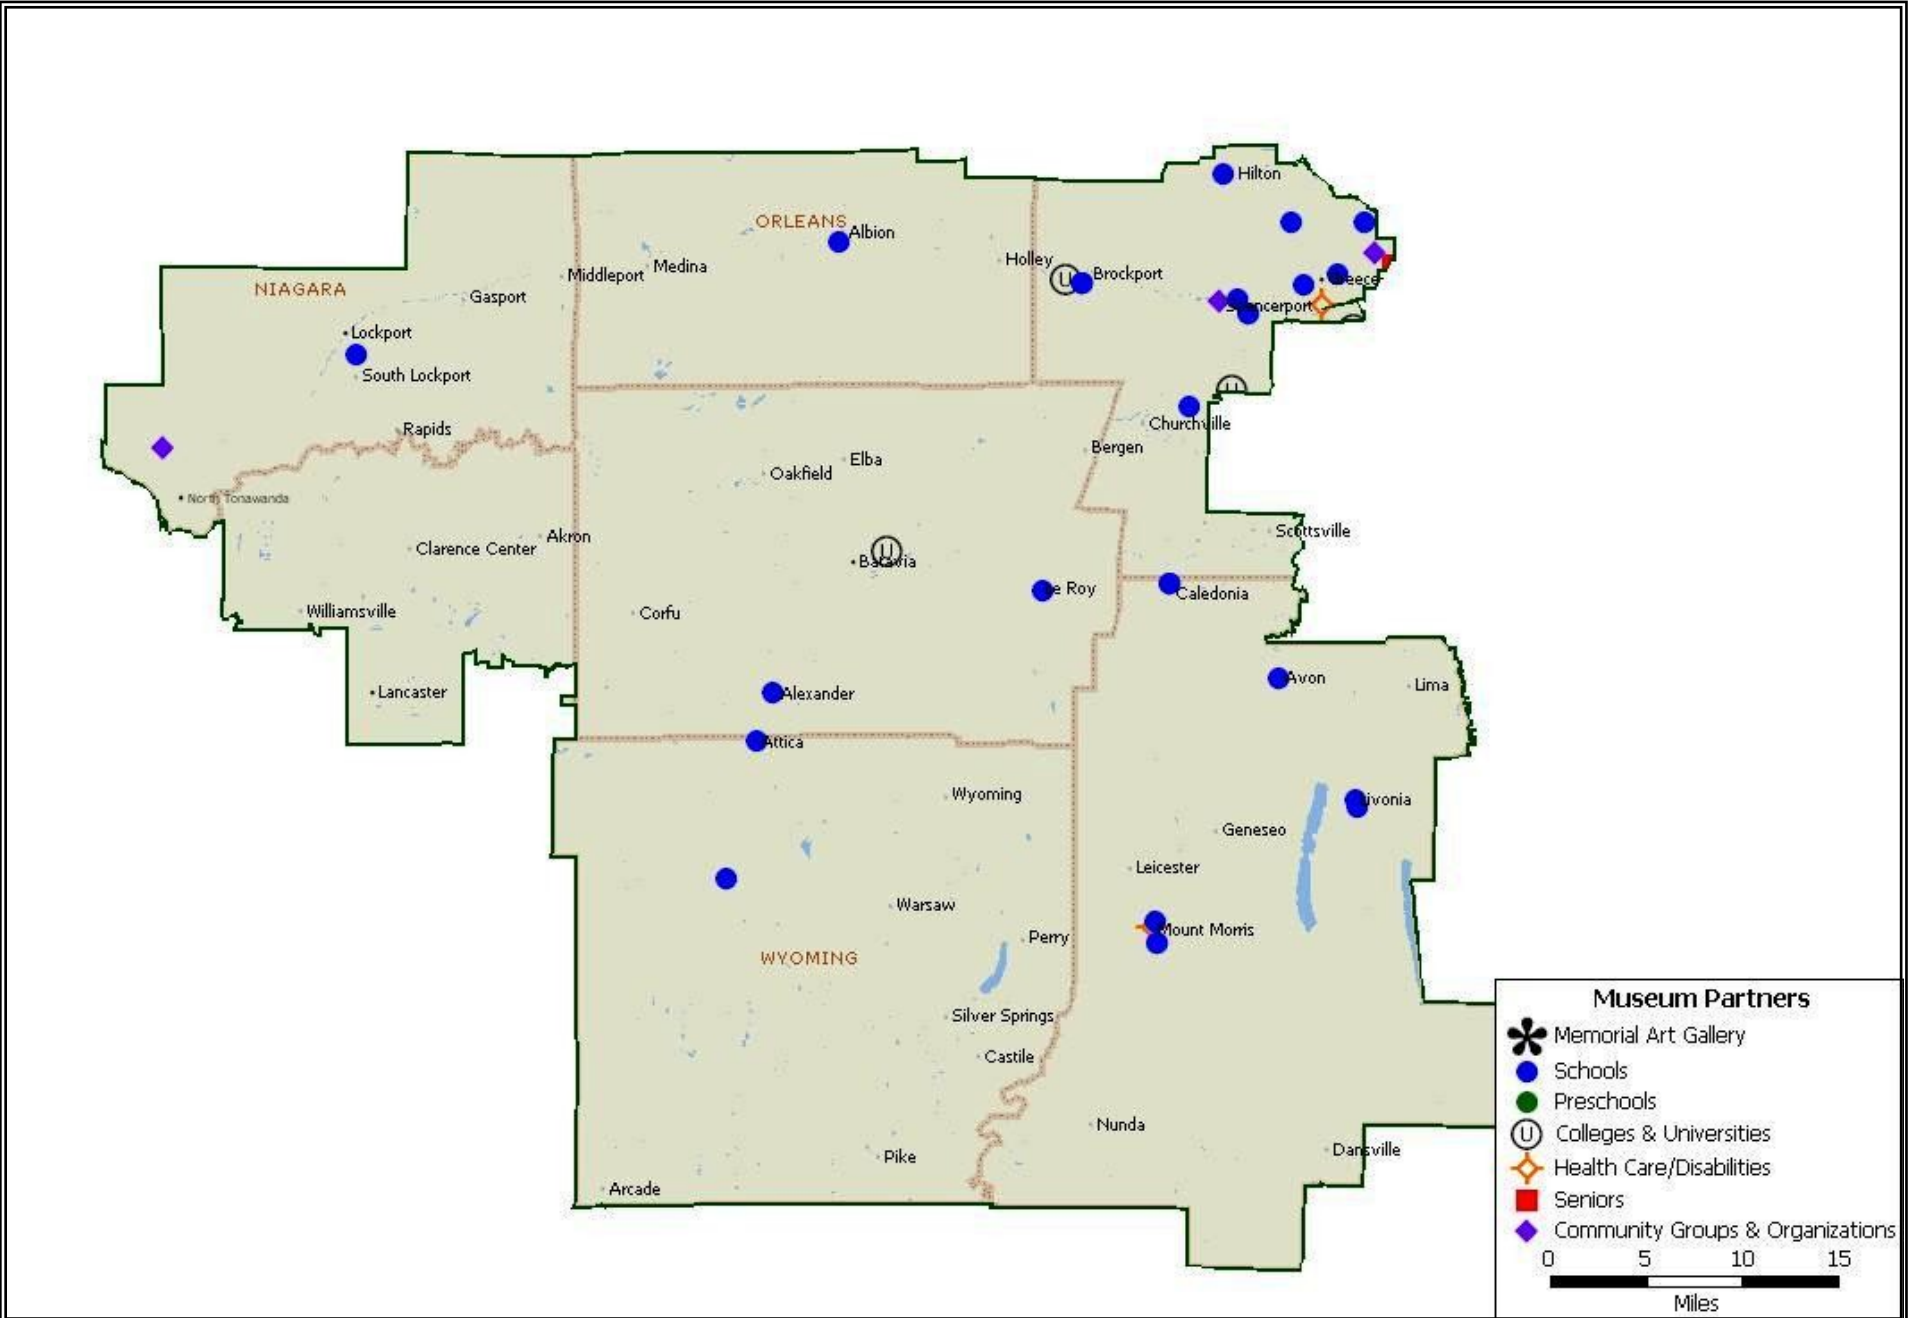

Preschools

Browncroft Discovery Preschool
Faith Child Care and Nursery School
Webster Nursery School

Community Groups & Organizations

Finger Lakes Continuing Developmental Services
Penfield Public Library
Railroad Junction School Age Program
Syracuse VAMC Community Care Center

Senior Groups

Cherry Ridge - a St. Ann's Community
De May Senior Living Center
Park Wood Heights Senior Center

25th District Detail

MEMORIAL ART GALLERY:

Program Partners in New York's 26th Congressional District